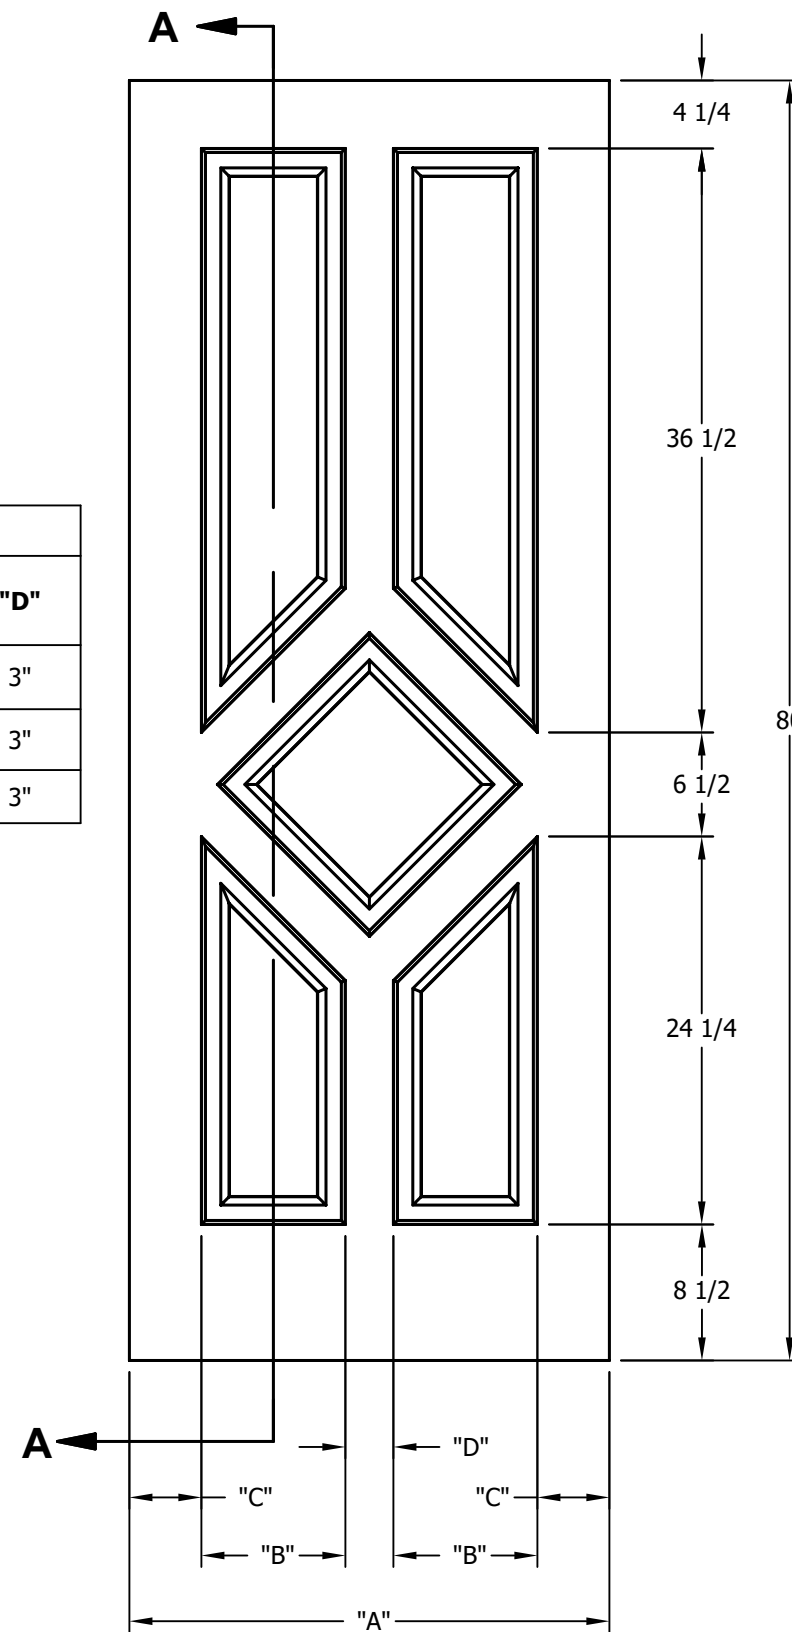

DIMENSION TABLE				
DOOR SIZE	"A"	"B"	"C"	"D"
1'-6" x 6'-8"	18"	3 3/8"	4 1/8"	3"
1'-8" x 6'-8"	20"	4 3/8"	4 1/8"	3"
1'-10" x 6'-8"	22"	5 3/8"	4 1/8"	3"

DIMENSION TABLE				
DOOR SIZE	"A"	"B"	"C"	"D"
2'-0" x 6'-8"	24"	6"	4 1/2"	3"
2'-2" x 6'-8"	26"	7"	4 1/2"	3"
2'-4" x 6'-8"	28"	8"	4 1/2"	3"
2'-6" x 6'-8"	30"	9"	4 1/2"	3"
2'-8" x 6'-8"	32"	10"	4 1/2"	3"
2'-10" x 6'-8"	34"	11"	4 1/2"	3"
3'-0" x 6'-8"	36"	12"	4 1/2"	3"

CREATION DATE:	<i>Darpet</i> doors & trim inc.
REV. DATE: 01/01/2021	
TITLE:	CARVED INTERIOR DOOR
DESCRIPTION:	D 5120 6'-8"

DIMENSION TABLE				
DOOR SIZE	"A"	"B"	"C"	"D"
1'-6" x 7'-0"	18"	3 3/8"	4 1/8"	3"
1'-8" x 7'-0"	20"	4 3/8"	4 1/8"	3"
1'-10" x 7'-0"	22"	5 3/8"	4 1/8"	3"

DIMENSION TABLE				
DOOR SIZE	"A"	"B"	"C"	"D"
2'-0" x 7'-0"	24"	6"	4 1/2"	3"
2'-2" x 7'-0"	26"	7"	4 1/2"	3"
2'-4" x 7'-0"	28"	8"	4 1/2"	3"
2'-6" x 7'-0"	30"	9"	4 1/2"	3"
2'-8" x 7'-0"	32"	10"	4 1/2"	3"
2'-10" x 7'-0"	34"	11"	4 1/2"	3"
3'-0" x 7'-0"	36"	12"	4 1/2"	3"

CREATION DATE:
 REV. DATE:
 01/01/2021
 TITLE:

CARVED INTERIOR DOOR

DESCRIPTION:

D 5120 7'-0"

DIMENSION TABLE				
DOOR SIZE	"A"	"B"	"C"	"D"
1'-6" x 8'-0"	18"	3 3/8"	4 1/8"	3"
1'-8" x 8'-0"	20"	4 3/8"	4 1/8"	3"
1'-10" x 8'-0"	22"	5 3/8"	4 1/8"	3"