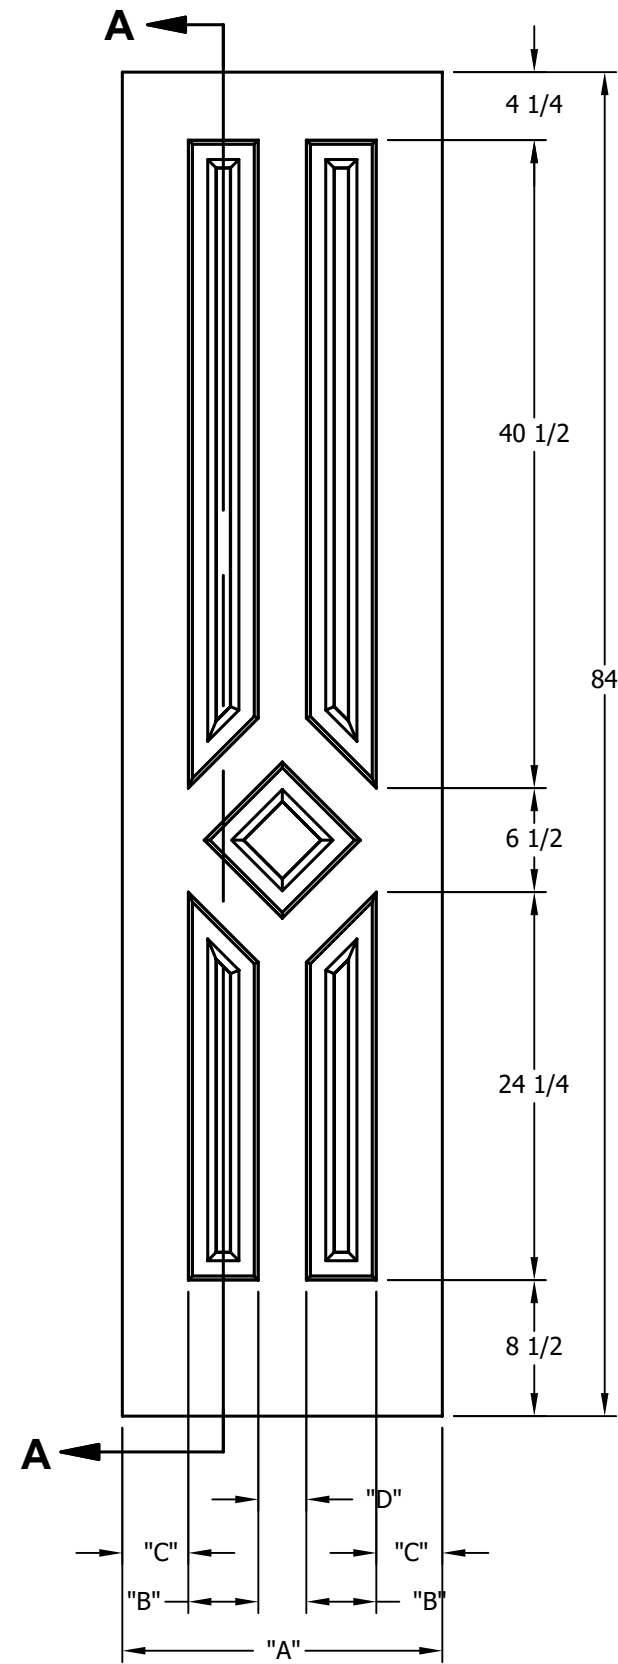

DIMENSION TABLE				
DOOR SIZE	"A"	"B"	"C"	"D"
1'-6" x 6'-8"	18"	3 3/8"	4 1/8"	3"
1'-8" x 6'-8"	20"	4 3/8"	4 1/8"	3"
1'-10" x 6'-8"	22"	5 3/8"	4 1/8"	3"

DIMENSION TABLE				
DOOR SIZE	"A"	"B"	"C"	"D"
2'-0" x 6'-8"	24"	6"	4 1/2"	3"
2'-2" x 6'-8"	26"	7"	4 1/2"	3"
2'-4" x 6'-8"	28"	8"	4 1/2"	3"
2'-6" x 6'-8"	30"	9"	4 1/2"	3"
2'-8" x 6'-8"	32"	10"	4 1/2"	3"
2'-10" x 6'-8"	34"	11"	4 1/2"	3"
3'-0" x 6'-8"	36"	12"	4 1/2"	3"

CREATION DATE:	<i>Darpet</i> doors & trim inc.
REV. DATE: 01/01/2021	
TITLE:	CARVED INTERIOR DOOR
DESCRIPTION:	D 5120 6'-8"

DIMENSION TABLE				
DOOR SIZE	"A"	"B"	"C"	"D"
1'-6" x 7'-0"	18"	3 3/8"	4 1/8"	3"
1'-8" x 7'-0"	20"	4 3/8"	4 1/8"	3"
1'-10" x 7'-0"	22"	5 3/8"	4 1/8"	3"

DIMENSION TABLE				
DOOR SIZE	"A"	"B"	"C"	"D"
2'-0" x 7'-0"	24"	6"	4 1/2"	3"
2'-2" x 7'-0"	26"	7"	4 1/2"	3"
2'-4" x 7'-0"	28"	8"	4 1/2"	3"
2'-6" x 7'-0"	30"	9"	4 1/2"	3"
2'-8" x 7'-0"	32"	10"	4 1/2"	3"
2'-10" x 7'-0"	34"	11"	4 1/2"	3"
3'-0" x 7'-0"	36"	12"	4 1/2"	3"

CREATION DATE:
 REV. DATE:
 01/01/2021
 TITLE:

CARVED INTERIOR DOOR

DESCRIPTION:

D 5120 7'-0"

DIMENSION TABLE				
DOOR SIZE	"A"	"B"	"C"	"D"
1'-6" x 8'-0"	18"	3 3/8"	4 1/8"	3"
1'-8" x 8'-0"	20"	4 3/8"	4 1/8"	3"
1'-10" x 8'-0"	22"	5 3/8"	4 1/8"	3"