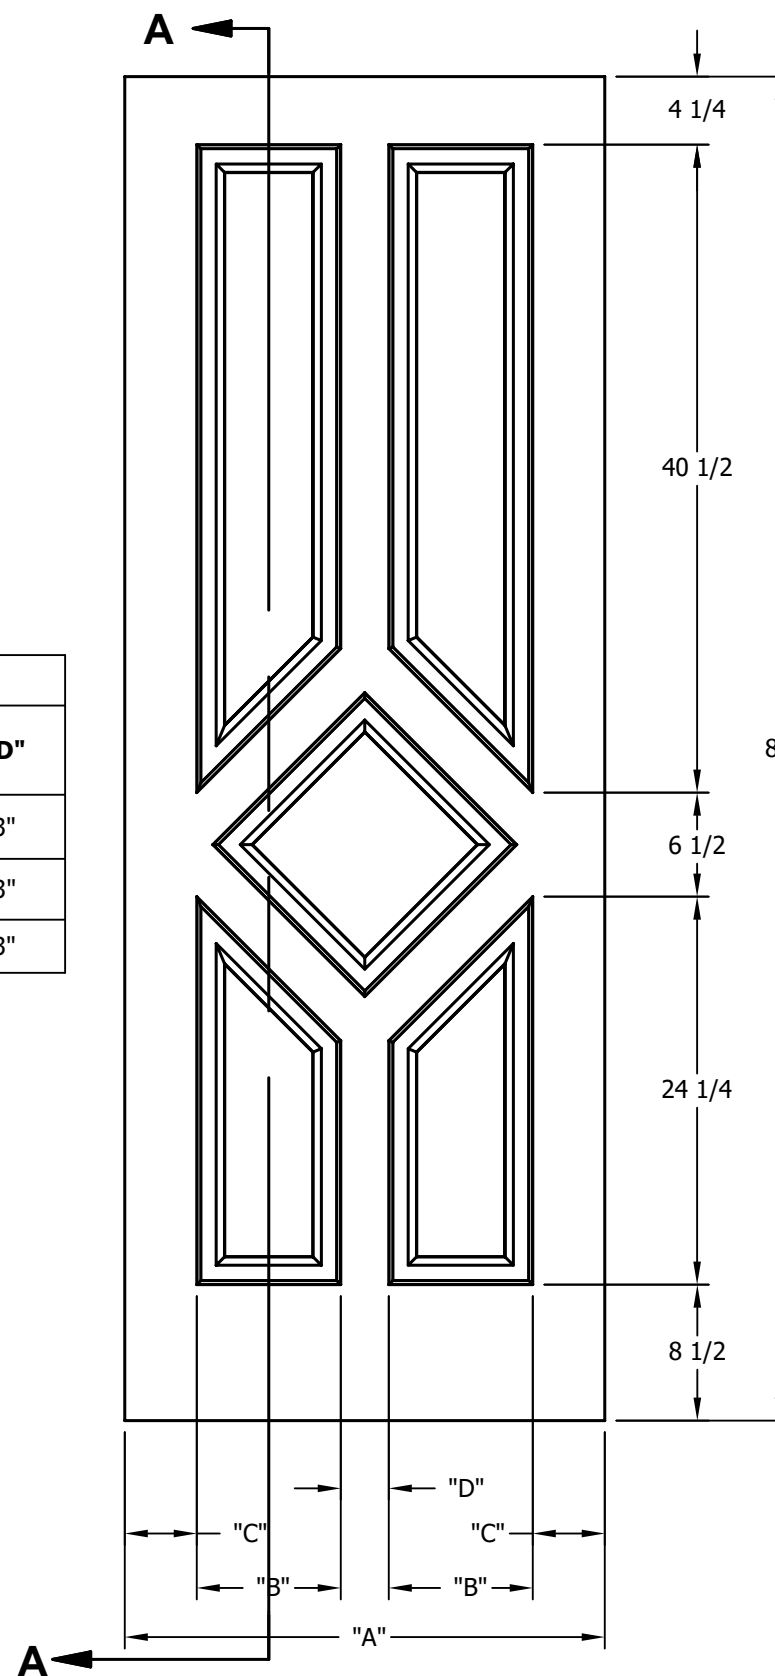

DIMENSION TABLE				
DOOR SIZE	"A"	"B"	"C"	"D"
1'-6" x 6'-8"	18"	3 3/8"	4 1/8"	3"
1'-8" x 6'-8"	20"	4 3/8"	4 1/8"	3"
1'-10" x 6'-8"	22"	5 3/8"	4 1/8"	3"

DIMENSION TABLE				
DOOR SIZE	"A"	"B"	"C"	"D"
2'-0" x 6'-8"	24"	6"	4 1/2"	3"
2'-2" x 6'-8"	26"	7"	4 1/2"	3"
2'-4" x 6'-8"	28"	8"	4 1/2"	3"
2'-6" x 6'-8"	30"	9"	4 1/2"	3"
2'-8" x 6'-8"	32"	10"	4 1/2"	3"
2'-10" x 6'-8"	34"	11"	4 1/2"	3"
3'-0" x 6'-8"	36"	12"	4 1/2"	3"

CREATION DATE:	<i>Darpet</i> doors & trim inc.
REV. DATE: 01/01/2021	
TITLE:	CARVED INTERIOR DOOR
DESCRIPTION:	D 5120 6'-8"

DIMENSION TABLE				
DOOR SIZE	"A"	"B"	"C"	"D"
1'-6" x 7'-0"	18"	3 3/8"	4 1/8"	3"
1'-8" x 7'-0"	20"	4 3/8"	4 1/8"	3"
1'-10" x 7'-0"	22"	5 3/8"	4 1/8"	3"

DIMENSION TABLE				
DOOR SIZE	"A"	"B"	"C"	"D"
2'-0" x 7'-0"	24"	6"	4 1/2"	3"
2'-2" x 7'-0"	26"	7"	4 1/2"	3"
2'-4" x 7'-0"	28"	8"	4 1/2"	3"
2'-6" x 7'-0"	30"	9"	4 1/2"	3"
2'-8" x 7'-0"	32"	10"	4 1/2"	3"
2'-10" x 7'-0"	34"	11"	4 1/2"	3"
3'-0" x 7'-0"	36"	12"	4 1/2"	3"

CREATION DATE:
 REV. DATE:
 01/01/2021
 TITLE:

CARVED INTERIOR DOOR

DESCRIPTION:

D 5120 7'-0"

DIMENSION TABLE				
DOOR SIZE	"A"	"B"	"C"	"D"
1'-6" x 8'-0"	18"	3 3/8"	4 1/8"	3"
1'-8" x 8'-0"	20"	4 3/8"	4 1/8"	3"
1'-10" x 8'-0"	22"	5 3/8"	4 1/8"	3"