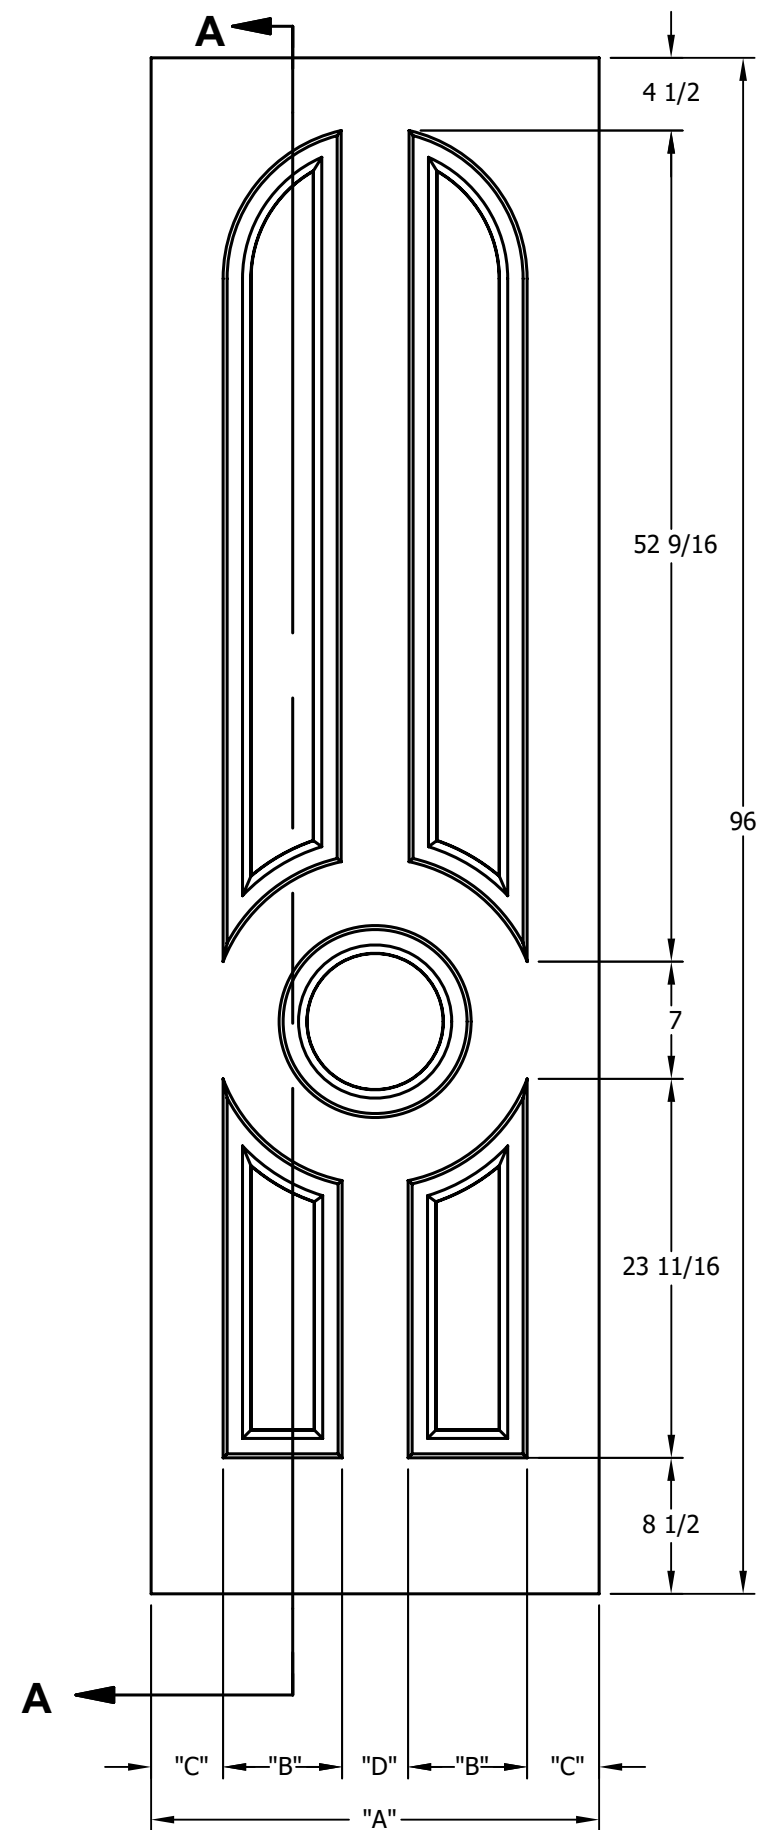

DIMENSION TABLE				
DOOR SIZE	"A"	"B"	"C"	"D"
2'-0" x 6'-8"	24"	5 3/4"	4 1/2"	3 1/2"
2'-2" x 6'-8"	26"	6 7/16"	4 1/2"	4 1/8"
2'-4" x 6'-8"	28"	7 7/16"	4 1/2"	4 1/8"
2'-6" x 6'-8"	30"	8 7/16"	4 1/2"	4 1/8"
2'-8" x 6'-8"	32"	9 7/16"	4 1/2"	4 1/8"
2'-10" x 6'-8"	34"	10 7/16"	4 1/2"	4 1/8"
3'-0" x 6'-8"	36"	11 7/16"	4 1/2"	4 1/8"

CREATION DATE:	<i>Darpet</i> doors & trim inc.
REV. DATE: 01/01/2021	
TITLE:	<b>CARVED INTERIOR DOOR</b>
DESCRIPTION:	<b>D 5110 6'-8"</b>

DIMENSION TABLE				
DOOR SIZE	"A"	"B"	"C"	"D"
2'-0" x 7'-0"	24"	5 3/4"	4 1/2"	3 1/2"
2'-2" x 7'-0"	26"	6 7/16"	4 1/2"	4 1/8"
2'-4" x 7'-0"	28"	7 7/16"	4 1/2"	4 1/8"
2'-6" x 7'-0"	30"	8 7/16"	4 1/2"	4 1/8"
2'-8" x 7'-0"	32"	9 7/16"	4 1/2"	4 1/8"
2'-10" x 7'-0"	34"	10 7/16"	4 1/2"	4 1/8"
3'-0" x 7'-0"	36"	11 7/16"	4 1/2"	4 1/8"

CREATION DATE:	<i>Darpet</i> <small>doors &amp; trim</small>
REV. DATE: 01/01/2021	
TITLE:	<b>CARVED INTERIOR DOOR</b>
DESCRIPTION:	<b>D 5110 7'-0"</b>

DIMENSION TABLE				
DOOR SIZE	"A"	"B"	"C"	"D"
2'-0" x 8'-0"	24"	5 3/4"	4 1/2"	3 1/2"
2'-2" x 8'-0"	26"	6 7/16"	4 1/2"	4 1/8"
2'-4" x 8'-0"	28"	7 7/16"	4 1/2"	4 1/8"
2'-6" x 8'-0"	30"	8 7/16"	4 1/2"	4 1/8"
2'-8" x 8'-0"	32"	9 7/16"	4 1/2"	4 1/8"
2'-10" x 8'-0"	34"	10 7/16"	4 1/2"	4 1/8"
3'-0" x 8'-0"	36"	11 7/16"	4 1/2"	4 1/8"

CREATION DATE:	<i>Darpet</i> <small>doors &amp; trim</small> <sup>INC.</sup>
REV. DATE: 01/01/2021	
TITLE:	<b>CARVED INTERIOR DOOR</b>
DESCRIPTION:	<b>D 5110 8'-0"</b>