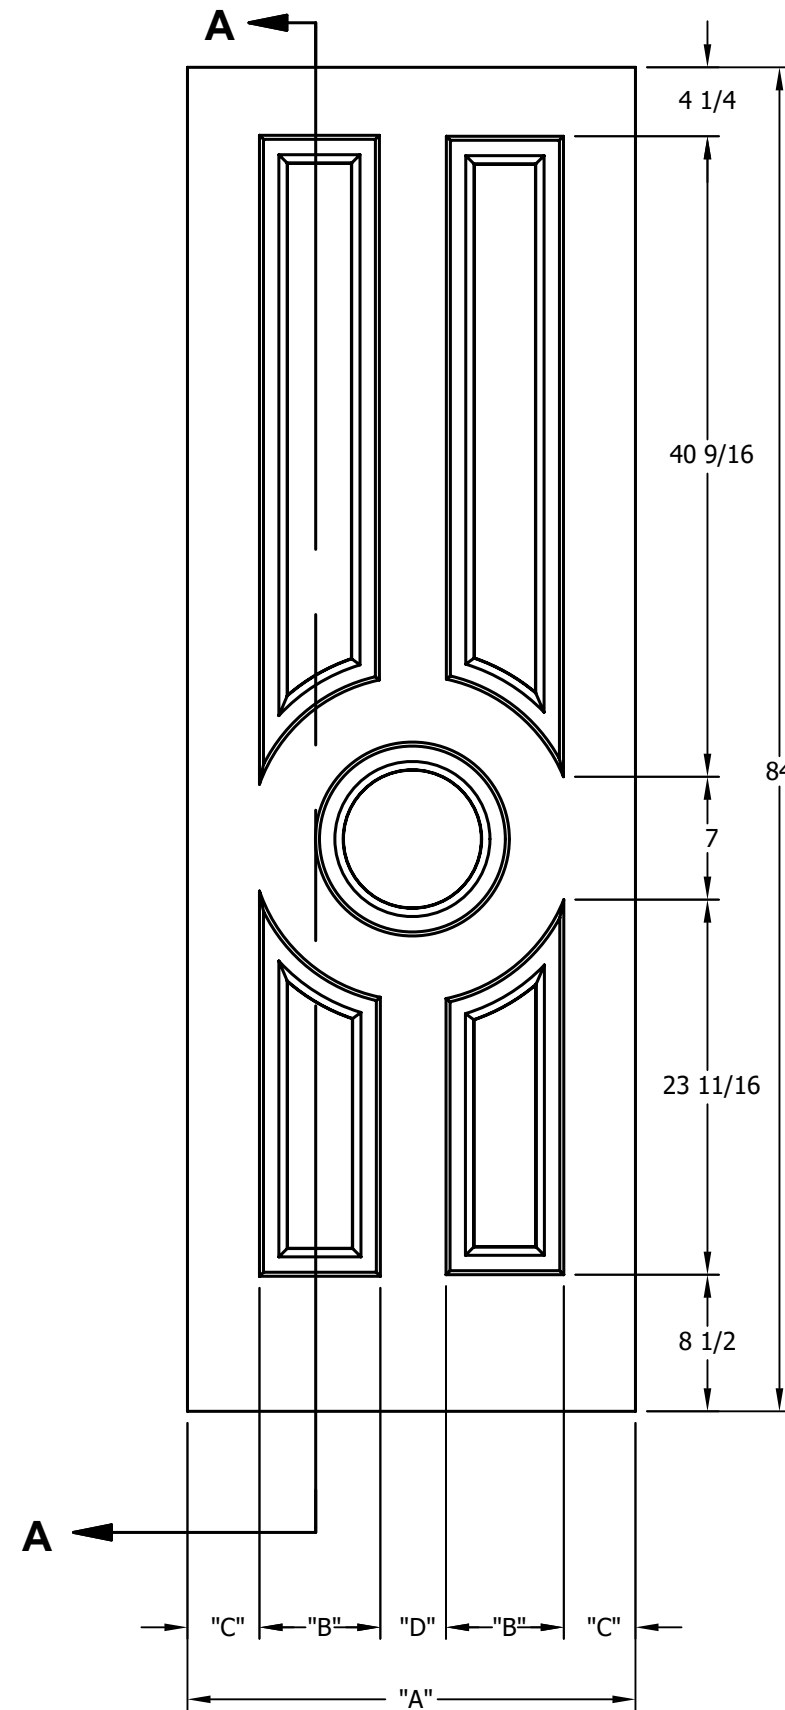

DIMENSION TABLE				
DOOR SIZE	"A"	"B"	"C"	"D"
2'-0" x 6'-8"	24"	5 3/4"	4 1/2"	3 1/2"
2'-2" x 6'-8"	26"	6 7/16"	4 1/2"	4 1/8"
2'-4" x 6'-8"	28"	7 7/16"	4 1/2"	4 1/8"
2'-6" x 6'-8"	30"	8 7/16"	4 1/2"	4 1/8"
2'-8" x 6'-8"	32"	9 7/16"	4 1/2"	4 1/8"
2'-10" x 6'-8"	34"	10 7/16"	4 1/2"	4 1/8"
3'-0" x 6'-8"	36"	11 7/16"	4 1/2"	4 1/8"

CREATION DATE:	<i>Darpet</i> doors & trim
REV. DATE: 01/01/2021	
TITLE:	CARVED INTERIOR DOOR
DESCRIPTION:	D 5100 6'-8"

DIMENSION TABLE				
DOOR SIZE	"A"	"B"	"C"	"D"
2'-0" x 7'-0"	24"	5 3/4"	4 1/2"	3 1/2"
2'-2" x 7'-0"	26"	6 7/16"	4 1/2"	4 1/8"
2'-4" x 7'-0"	28"	7 7/16"	4 1/2"	4 1/8"
2'-6" x 7'-0"	30"	8 7/16"	4 1/2"	4 1/8"
2'-8" x 7'-0"	32"	9 7/16"	4 1/2"	4 1/8"
2'-10" x 7'-0"	34"	10 7/16"	4 1/2"	4 1/8"
3'-0" x 7'-0"	36"	11 7/16"	4 1/2"	4 1/8"

CREATION DATE:	
REV. DATE: 01/01/2021	
TITLE:	CARVED INTERIOR DOOR
DESCRIPTION:	D 5100 7'-0"

DIMENSION TABLE				
DOOR SIZE	"A"	"B"	"C"	"D"
2'-0" x 8'-0"	24"	5 3/4"	4 1/2"	3 1/2"
2'-2" x 8'-0"	26"	6 7/16"	4 1/2"	4 1/8"
2'-4" x 8'-0"	28"	7 7/16"	4 1/2"	4 1/8"
2'-6" x 8'-0"	30"	8 7/16"	4 1/2"	4 1/8"
2'-8" x 8'-0"	32"	9 7/16"	4 1/2"	4 1/8"
2'-10" x 8'-0"	34"	10 7/16"	4 1/2"	4 1/8"
3'-0" x 8'-0"	36"	11 7/16"	4 1/2"	4 1/8"

CREATION DATE:	<i>Darpet</i> <small>doors & trim</small>
REV. DATE: 01/01/2021	
TITLE:	CARVED INTERIOR DOOR
DESCRIPTION:	D 5100 8'-0"