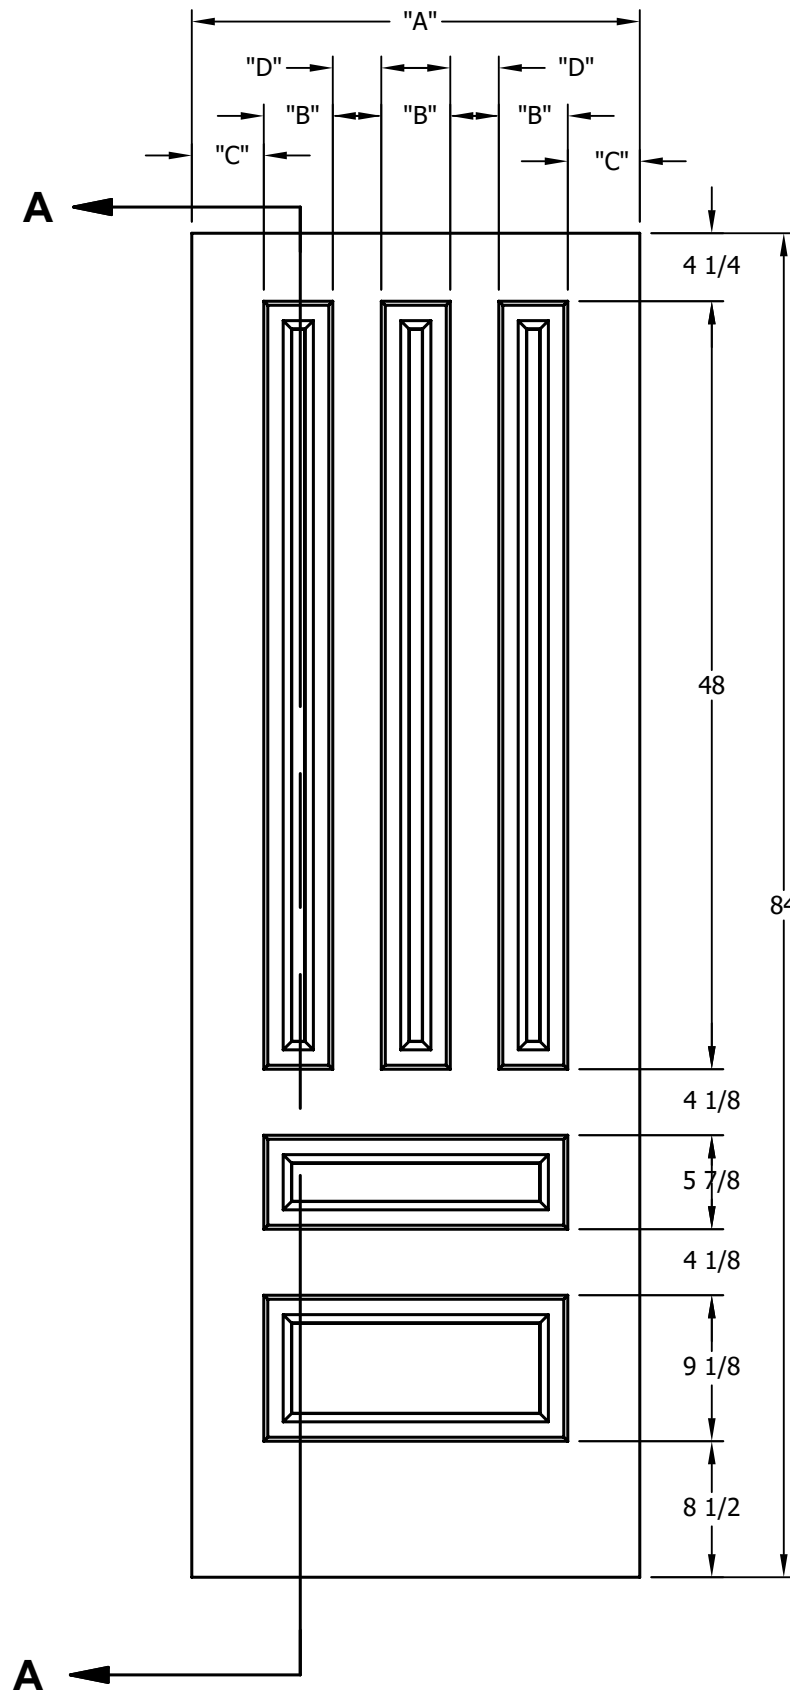

DIMENSION TABLE				
DOOR SIZE	"A"	"B"	"C"	"D"
2'-4" x 6'-8"	28"	4 5/16"	4 1/2"	3"
2'-6" x 6'-8"	30"	5"	4 1/2"	3"
2'-8" x 6'-8"	32"	5 11/16"	4 1/2"	3"
2'-10" x 6'-8"	34"	6 5/16"	4 1/2"	3"
3'-0" x 6'-8"	36"	7"	4 1/2"	3"

CREATION DATE:	<i>Darpet</i> <small>doors & trim</small> inc.
REV. DATE:	
TITLE:	CARVED INTERIOR DOOR
DESCRIPTION:	D 5090 6'-8"

DIMENSION TABLE				
DOOR SIZE	"A"	"B"	"C"	"D"
2'-4" x 7'-0"	28"	4 5/16"	4 1/2"	3"
2'-6" x 7'-0"	30"	5"	4 1/2"	3"
2'-8" x 7'-0"	32"	5 11/16"	4 1/2"	3"
2'-10" x 7'-0"	34"	6 5/16"	4 1/2"	3"
3'-0" x 7'-0"	36"	7"	4 1/2"	3"

CREATION DATE:	
REV. DATE: 01/01/2021	
TITLE:	CARVED INTERIOR DOOR
DESCRIPTION:	D 5090 7'-0"

DIMENSION TABLE				
DOOR SIZE	"A"	"B"	"C"	"D"
2'-4" x 8'-0"	28"	4 5/16"	4 1/2"	3"
2'-6" x 8'-0"	30"	5"	4 1/2"	3"
2'-8" x 8'-0"	32"	5 11/16"	4 1/2"	3"
2'-10" x 8'-0"	34"	6 5/16"	4 1/2"	3"
3'-0" x 8'-0"	36"	7"	4 1/2"	3"

CREATION DATE:	<i>Darpet</i> <small>doors & trim</small>
REV. DATE: 0/01/2021	
TITLE:	CARVED INTERIOR DOOR
DESCRIPTION:	D 5090 8'-0"