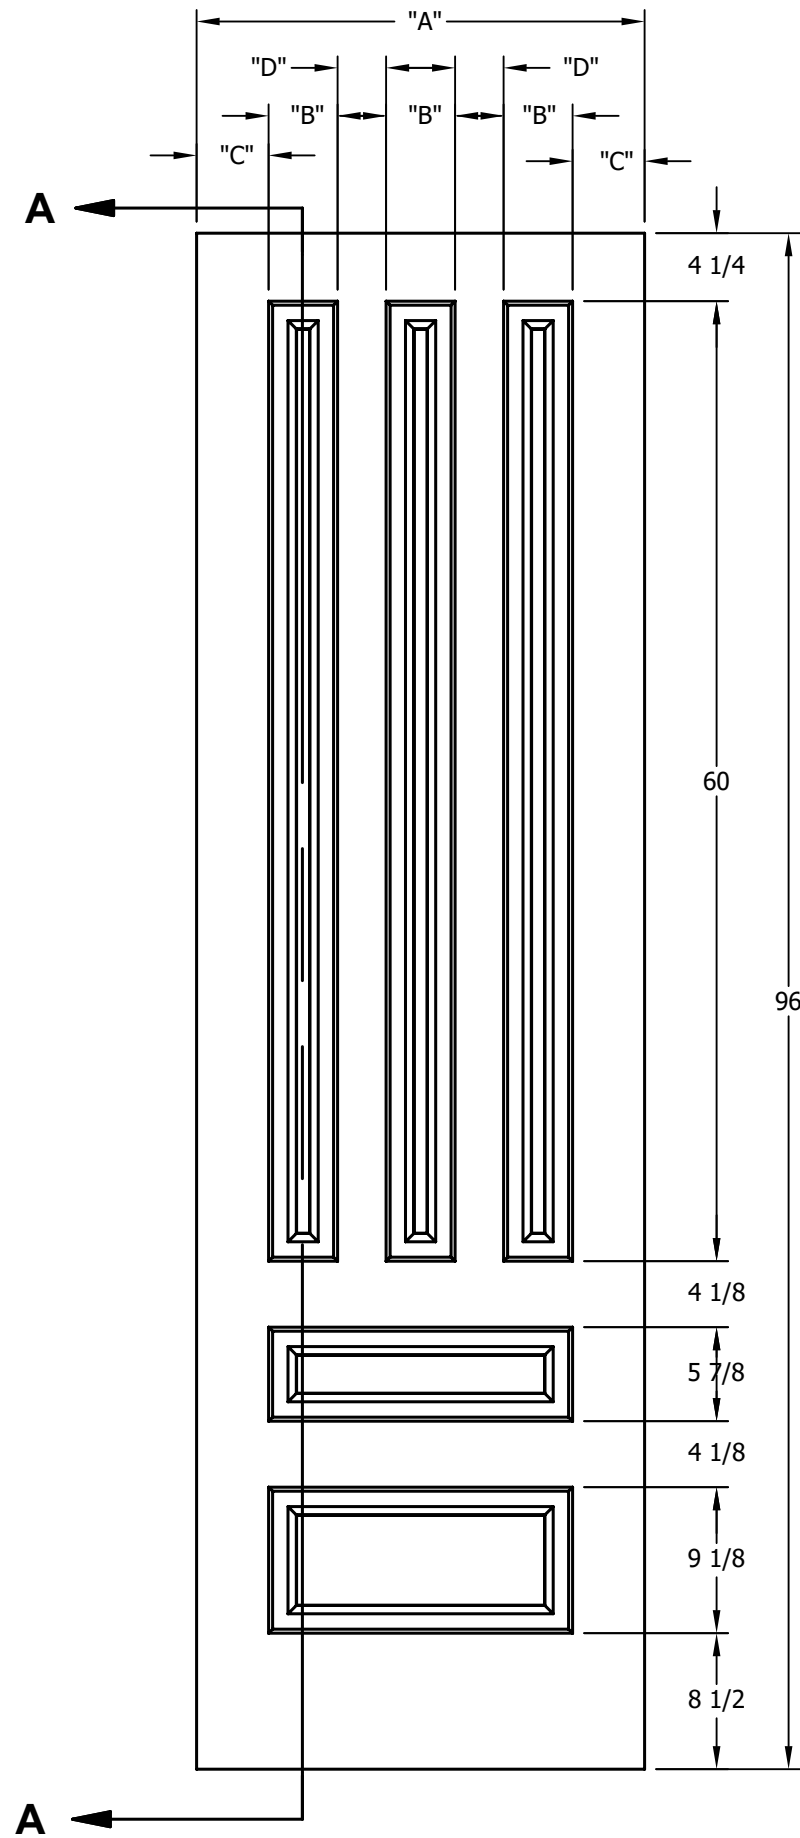

DIMENSION TABLE				
DOOR SIZE	"A"	"B"	"C"	"D"
2'-4" x 6'-8"	28"	4 5/16"	4 1/2"	3"
2'-6" x 6'-8"	30"	5"	4 1/2"	3"
2'-8" x 6'-8"	32"	5 11/16"	4 1/2"	3"
2'-10" x 6'-8"	34"	6 5/16"	4 1/2"	3"
3'-0" x 6'-8"	36"	7"	4 1/2"	3"

CREATION DATE:	<i>Darpet</i> <small>doors & trim</small> inc.
REV. DATE:	
TITLE:	CARVED INTERIOR DOOR
DESCRIPTION:	D 5090 6'-8"

DIMENSION TABLE				
DOOR SIZE	"A"	"B"	"C"	"D"
2'-4" x 7'-0"	28"	4 5/16"	4 1/2"	3"
2'-6" x 7'-0"	30"	5"	4 1/2"	3"
2'-8" x 7'-0"	32"	5 11/16"	4 1/2"	3"
2'-10" x 7'-0"	34"	6 5/16"	4 1/2"	3"
3'-0" x 7'-0"	36"	7"	4 1/2"	3"

CREATION DATE:	
REV. DATE: 01/01/2021	
TITLE:	CARVED INTERIOR DOOR
DESCRIPTION:	D 5090 7'-0"

DIMENSION TABLE				
DOOR SIZE	"A"	"B"	"C"	"D"
2'-4" x 8'-0"	28"	4 5/16"	4 1/2"	3"
2'-6" x 8'-0"	30"	5"	4 1/2"	3"
2'-8" x 8'-0"	32"	5 11/16"	4 1/2"	3"
2'-10" x 8'-0"	34"	6 5/16"	4 1/2"	3"
3'-0" x 8'-0"	36"	7"	4 1/2"	3"

CREATION DATE:	<i>Darpet</i> <small>doors & trim</small>
REV. DATE: 0/01/2021	
TITLE:	CARVED INTERIOR DOOR
DESCRIPTION:	D 5090 8'-0"