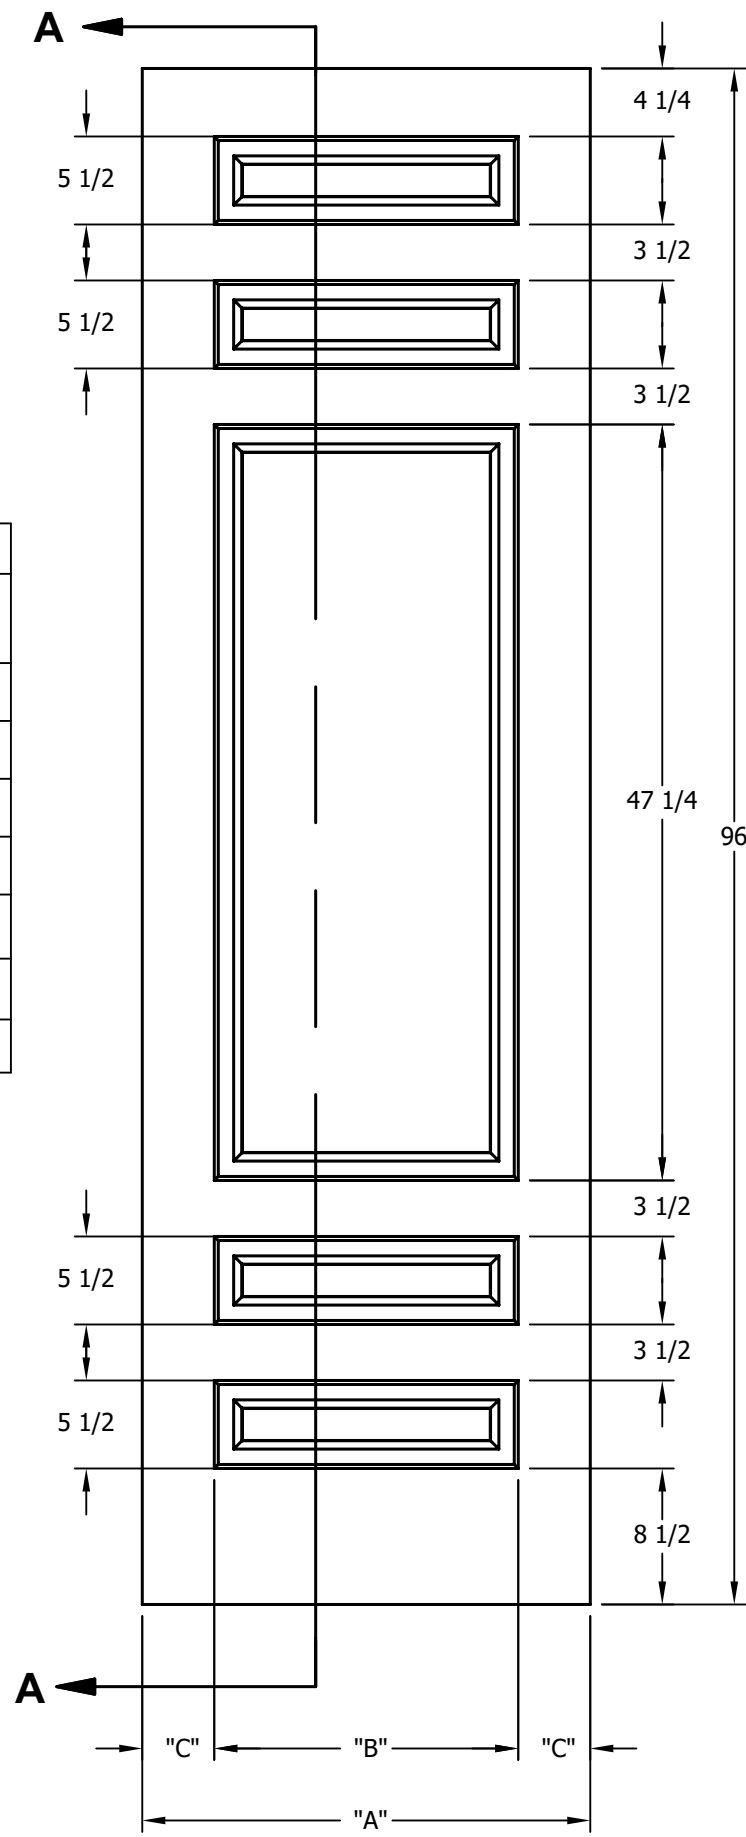

DIMENSION TABLE			
DOOR SIZE	"A"	"B"	"C"
1'-0" x 8'-0"	12"	6"	3"
1'-2" x 8'-0"	14"	7"	3 1/2"
1'-3" x 8'-0"	15"	8"	3 1/2"
1'-4" x 8'-0"	16"	9"	3 1/2"
1'-6" x 8'-0"	18"	9 3/4"	4 1/8"
1'-8" x 8'-0"	20"	11 3/4"	4 1/8"
1'-10" x 8'-0"	22"	13 3/4"	4 1/8"