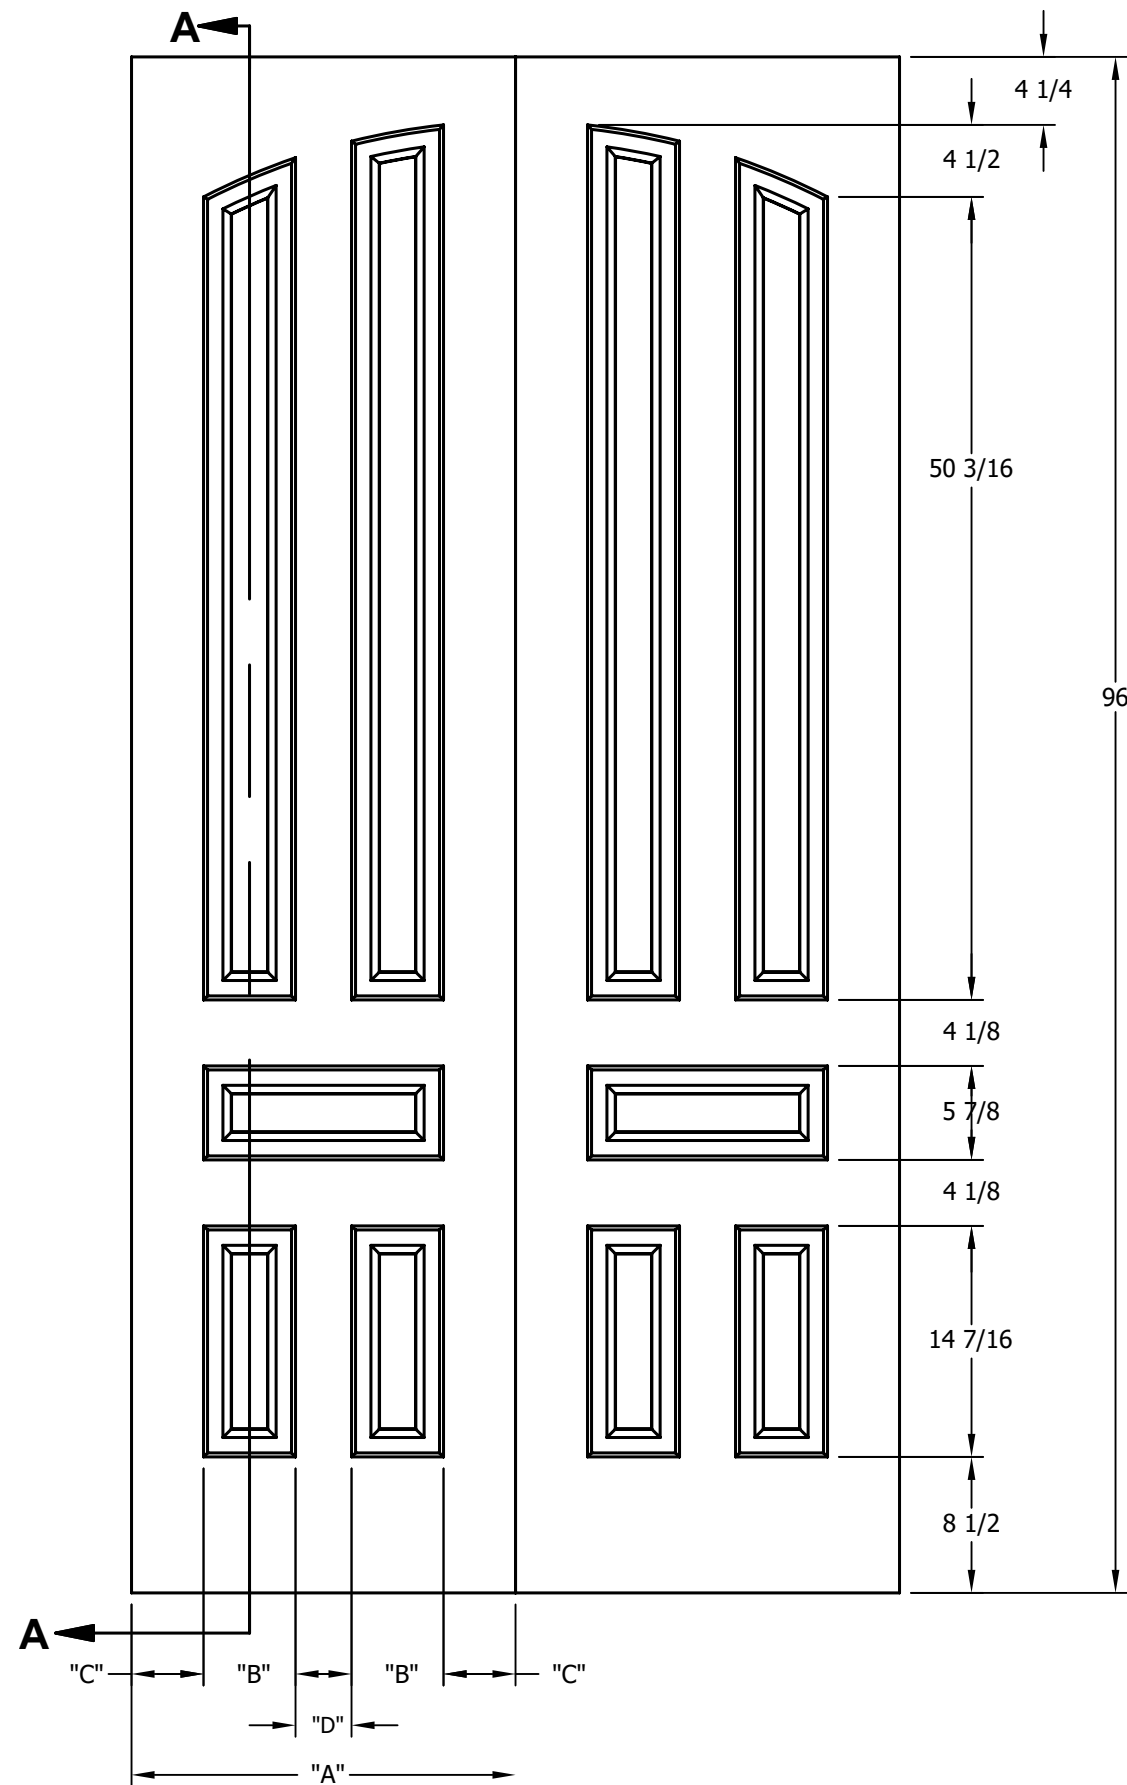

DIMENSION TABLE				
DOOR SIZE	"A"	"B"	"C"	"D"
1'-8" x 6'-8"	20"	4 1/8"	4 1/2"	3 1/2"
1'-10" x 6'-8"	22"	5 1/8"	4 1/2"	3 1/2"
2'-0" x 6'-8"	24"	5 3/4"	4 1/2"	3 1/2"
2'-2" x 6'-8"	26"	6 7/16"	4 1/2"	4 1/8"
2'-4" x 6'-8"	28"	7 7/16"	4 1/2"	4 1/8"
2'-6" x 6'-8"	30"	8 7/16"	4 1/2"	4 1/8"
2'-8" x 6'-8"	32"	9 7/16"	4 1/2"	4 1/8"
2'-10" x 6'-8"	34"	10 7/16"	4 1/2"	4 1/8"
3'-0" x 6'-8"	36"	11 7/16"	4 1/2"	4 1/8"

CREATION DATE:	
REV. DATE:	
TITLE:	<b>CARVED INTERIOR DOOR</b>
DESCRIPTION:	<b>D 5050 7'-0"</b>

DIMENSION TABLE				
DOOR SIZE	"A"	"B"	"C"	"D"
1'-8" x 8'-0"	20"	4 1/8"	4 1/2"	3 1/2"
1'-10" x 8'-0"	22"	5 1/8"	4 1/2"	3 1/2"
2'-0" x 8'-0"	24"	5 3/4"	4 1/2"	3 1/2"
2'-2" x 8'-0"	26"	6 7/16"	4 1/2"	4 1/8"
2'-4" x 8'-0"	28"	7 7/16"	4 1/2"	4 1/8"
2'-6" x 8'-0"	30"	8 7/16"	4 1/2"	4 1/8"
2'-8" x 8'-0"	32"	9 7/16"	4 1/2"	4 1/8"
2'-10" x 8'-0"	34"	10 7/16"	4 1/2"	4 1/8"
3'-0" x 8'-0"	36"	11 7/16"	4 1/2"	4 1/8"

CREATION DATE:	<i>Darpet</i> <small>doors &amp; trim</small>
REV. DATE:	
TITLE:	<b>CARVED INTERIOR DOOR</b>
DESCRIPTION:	<b>D 5050 8'-0"</b>

DIMENSION TABLE				
DOOR SIZE	"A"	"B"	"C"	"D"
4'-0" x 6'-8"	24"	5 3/4"	4 1/2"	3 1/2"
4'-4" x 6'-8"	26"	6 7/16"	4 1/2"	4 1/8"
4'-8" x 6'-8"	28"	7 7/16"	4 1/2"	4 1/8"
5'-0" x 6'-8"	30"	8 7/16"	4 1/2"	4 1/8"
5'-4" x 6'-8"	32"	9 7/16"	4 1/2"	4 1/8"
5'-8" x 6'-8"	34"	10 7/16"	4 1/2"	4 1/8"
6'-0" x 6'-8"	36"	11 7/16"	4 1/2"	4 1/8"

CREATION DATE:	<i>Darpet</i> doors & trim
REV. DATE: 01/01/2021	
TITLE:	<b>CARVED INTERIOR DOOR</b>
DESCRIPTION:	<b>D 5050 COMMON CURVE 6'-8"</b>

DIMENSION TABLE				
DOOR SIZE	"A"	"B"	"C"	"D"
4'-0" x 8'-0"	24"	5 3/4"	4 1/2"	3 1/2"
4'-4" x 8'-0"	26"	6 7/16"	4 1/2"	4 1/8"
4'-8" x 8'-0"	28"	7 7/16"	4 1/2"	4 1/8"
5'-0" x 8'-0"	30"	8 7/16"	4 1/2"	4 1/8"
5'-4" x 8'-0"	32"	9 7/16"	4 1/2"	4 1/8"
5'-8" x 8'-0"	34"	10 7/16"	4 1/2"	4 1/8"
6'-0" x 8'-0"	36"	11 7/16"	4 1/2"	4 1/8"