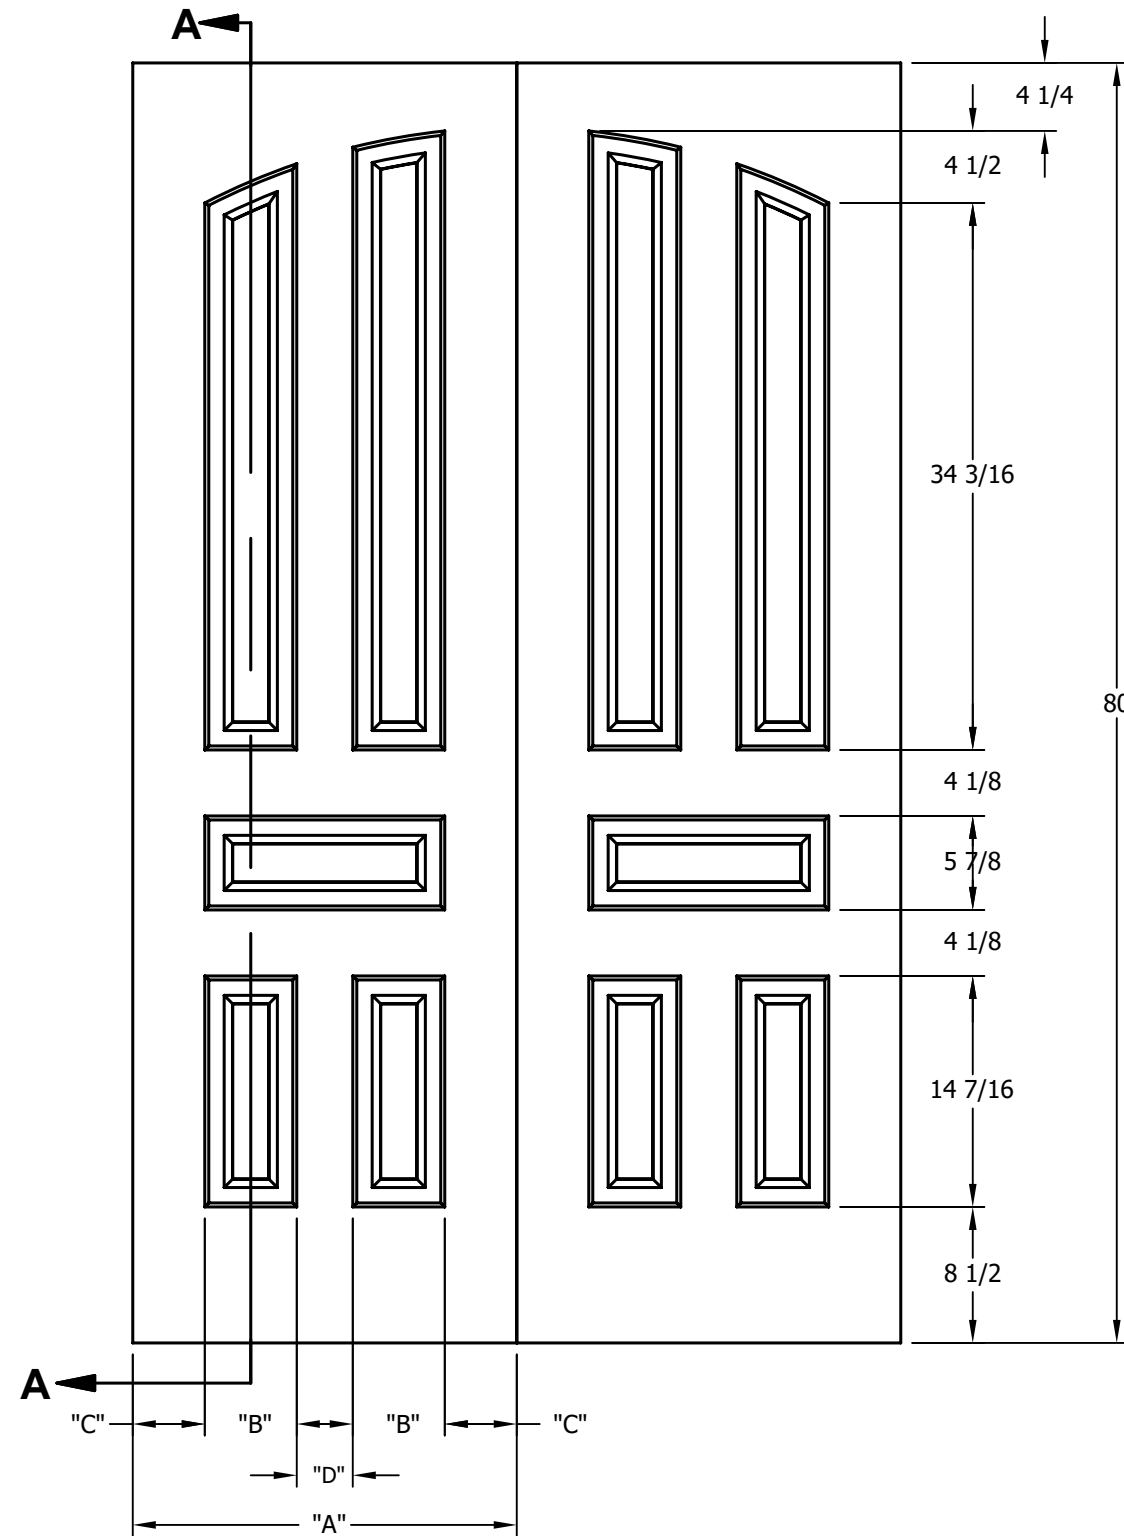

DIMENSION TABLE				
DOOR SIZE	"A"	"B"	"C"	"D"
4'-0" x 6'-8"	24"	5 3/4"	4 1/2"	3 1/2"
4'-4" x 6'-8"	26"	6 7/16"	4 1/2"	4 1/8"
4'-8" x 6'-8"	28"	7 7/16"	4 1/2"	4 1/8"
5'-0" x 6'-8"	30"	8 7/16"	4 1/2"	4 1/8"
5'-4" x 6'-8"	32"	9 7/16"	4 1/2"	4 1/8"
5'-8" x 6'-8"	34"	10 7/16"	4 1/2"	4 1/8"
6'-0" x 6'-8"	36"	11 7/16"	4 1/2"	4 1/8"

CREATION DATE:	<i>Darpet</i> doors & trim
REV. DATE: 01/01/2021	
TITLE:	CARVED INTERIOR DOOR
DESCRIPTION:	D 5050 COMMON CURVE 6'-8"