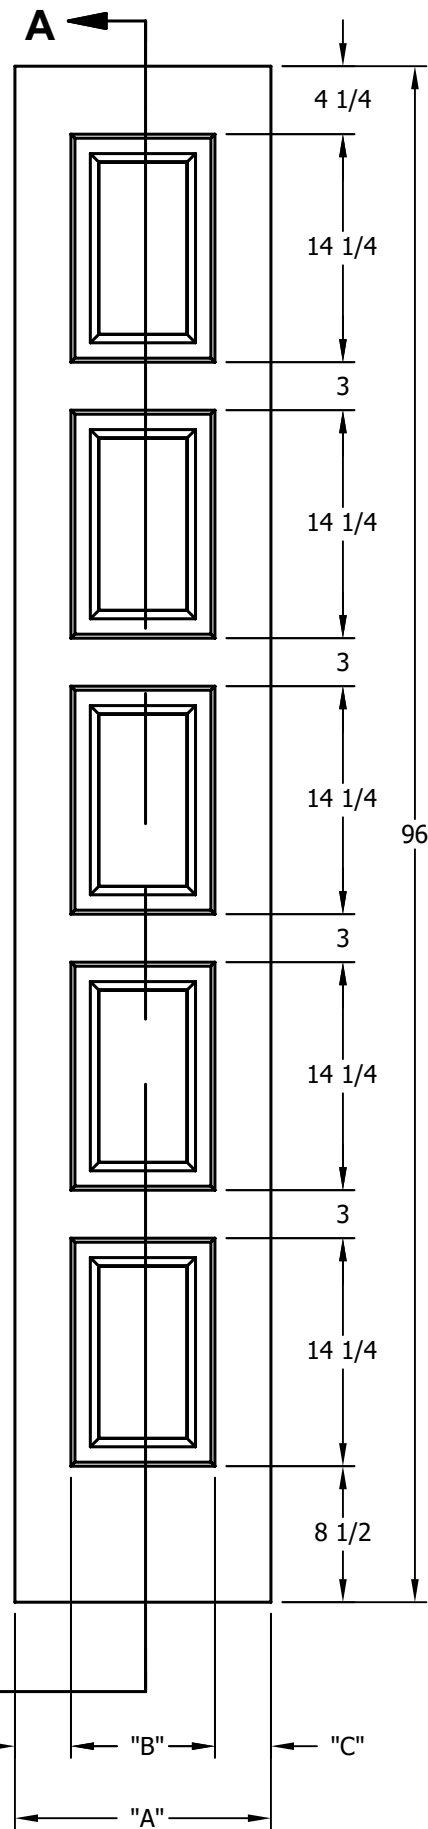

DIMENSION TABLE			
DOOR SIZE	"A"	"B"	"C"
1'-0" x 8'-0"	12"	6"	3"
1'-2" x 8'-0"	14"	7"	3 1/2"
1'-3" x 8'-0"	15"	8"	3 1/2"
1'-4" x 8'-0"	16"	9"	3 1/2"
1'-6" x 8'-0"	18"	9 3/4"	4 1/8"
1'-8" x 8'-0"	20"	11 3/4"	4 1/8"
1'-10" x 8'-0"	22"	13 3/4"	4 1/8"