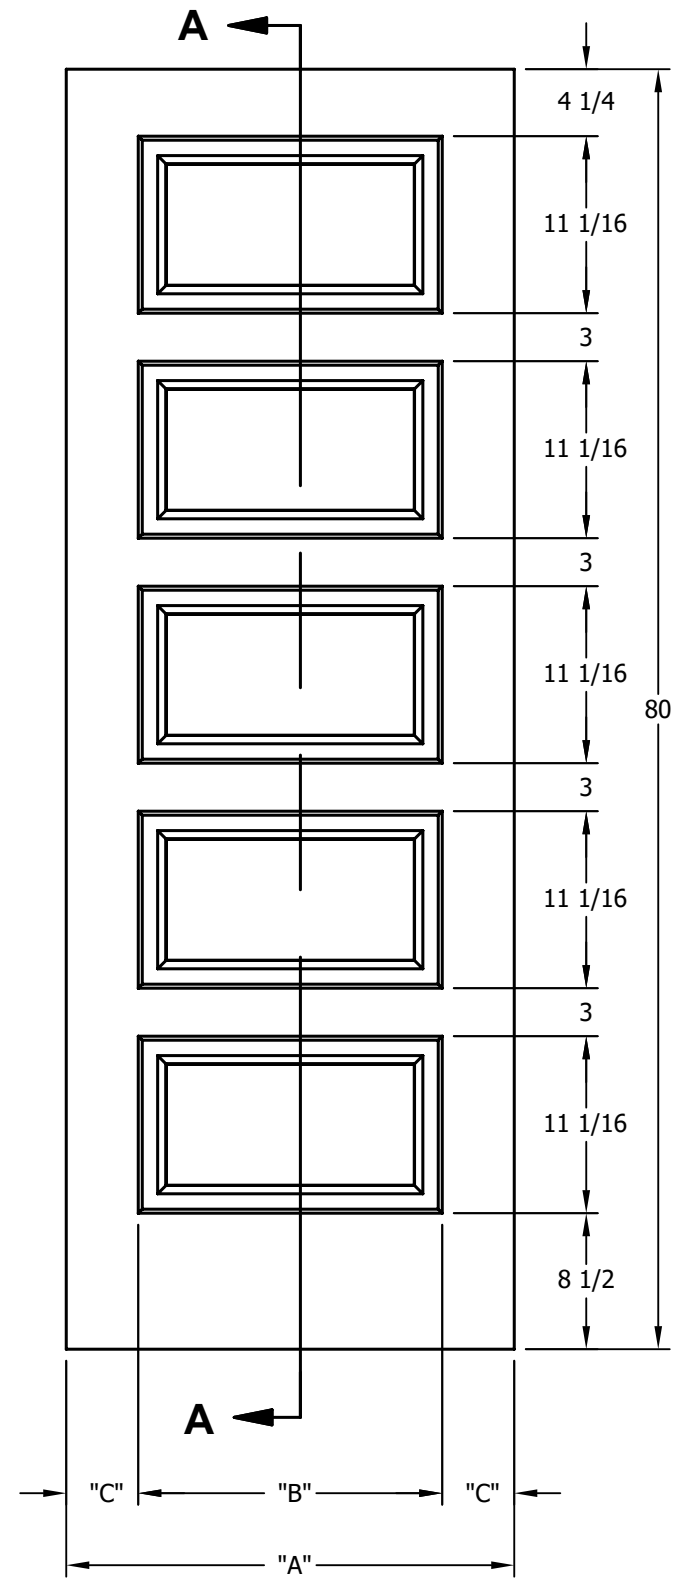

DIMENSION TABLE

DOOR SIZE	"A"	"B"	"C"
1'-0" x 6'-8"	12"	6"	3"
1'-2" x 6'-8"	14"	7"	3 1/2"
1'-3" x 6'-8"	15"	8"	3 1/2"
1'-4" x 6'-8"	16"	9"	3 1/2"
1'-6" x 6'-8"	18"	9 3/4"	4 1/8"
1'-8" x 6'-8"	20"	11 3/4"	4 1/8"
1'-10" x 6'-8"	22"	13 3/4"	4 1/8"

DIMENSION TABLE

DOOR SIZE	"A"	"B"	"C"
2'-0" x 6'-8"	24"	15"	4 1/2"
2'-2" x 6'-8"	26"	17"	4 1/2"
2'-4" x 6'-8"	28"	19"	4 1/2"
2'-6" x 6'-8"	30"	21"	4 1/2"
2'-8" x 6'-8"	32"	23"	4 1/2"
2'-10" x 6'-8"	34"	25"	4 1/2"
3'-0" x 6'-8"	36"	27"	4 1/2"

CREATION DATE:	
REV. DATE: 01/01/2021	
TITLE: CARVED INTERIOR DOOR	
DESCRIPTION: D5000 6'-8"	

DIMENSION TABLE			
DOOR SIZE	"A"	"B"	"C"
1'-0" x 7'-0"	12"	6"	3"
1'-2" x 7'-0"	14"	7"	3 1/2"
1'-3" x 7'-0"	15"	8"	3 1/2"
1'-4" x 7'-0"	16"	9"	3 1/2"
1'-6" x 7'-0"	18"	9 3/4"	4 1/8"
1'-8" x 7'-0"	20"	11 3/4"	4 1/8"
1'-10" x 7'-0"	22"	13 3/4"	4 1/8"

DIMENSION TABLE			
DOOR SIZE	"A"	"B"	"C"
2'-0" x 7'-0"	24"	15"	4 1/2"
2'-2" x 7'-0"	26"	17"	4 1/2"
2'-4" x 7'-0"	28"	19"	4 1/2"
2'-6" x 7'-0"	30"	21"	4 1/2"
2'-8" x 7'-0"	32"	23"	4 1/2"
2'-10" x 7'-0"	34"	25"	4 1/2"
3'-0" x 7'-0"	36"	27"	4 1/2"