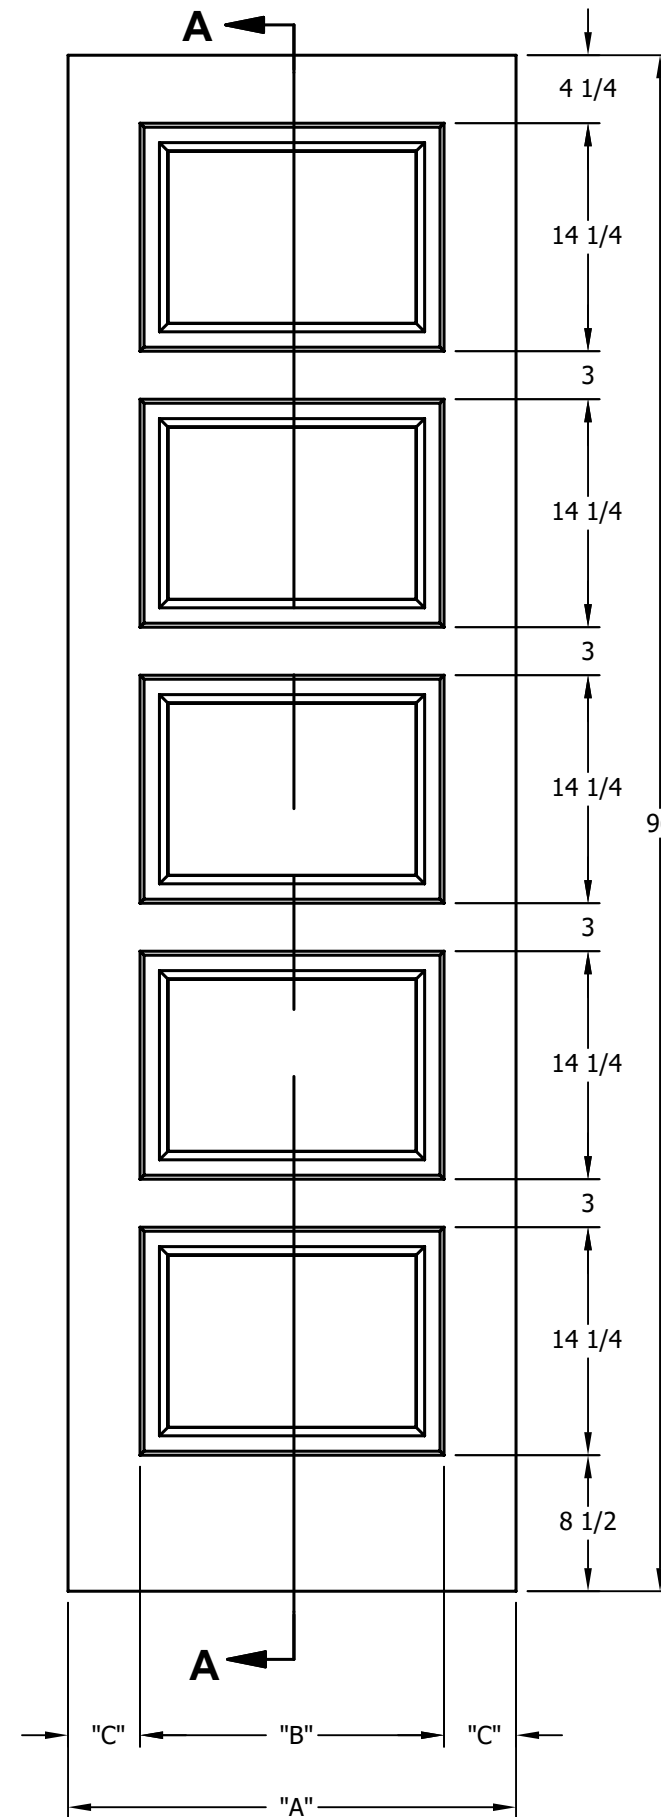

DIMENSION TABLE			
DOOR SIZE	"A"	"B"	"C"
2'-0" x 8'-0"	24"	15"	4 1/2"
2'-2" x 8'-0"	26"	17"	4 1/2"
2'-4" x 8'-0"	28"	19"	4 1/2"
2'-6" x 8'-0"	30"	21"	4 1/2"
2'-8" x 8'-0"	32"	23"	4 1/2"
2'-10" x 8'-0"	34"	25"	4 1/2"
3'-0" x 8'-0"	36"	27"	4 1/2"

CREATION DATE:	<i>Darpet</i> doors & trim
REV. DATE: 01/01/2021	
TITLE:	CARVED INTERIOR DOOR
DESCRIPTION:	D5000 8'-0"