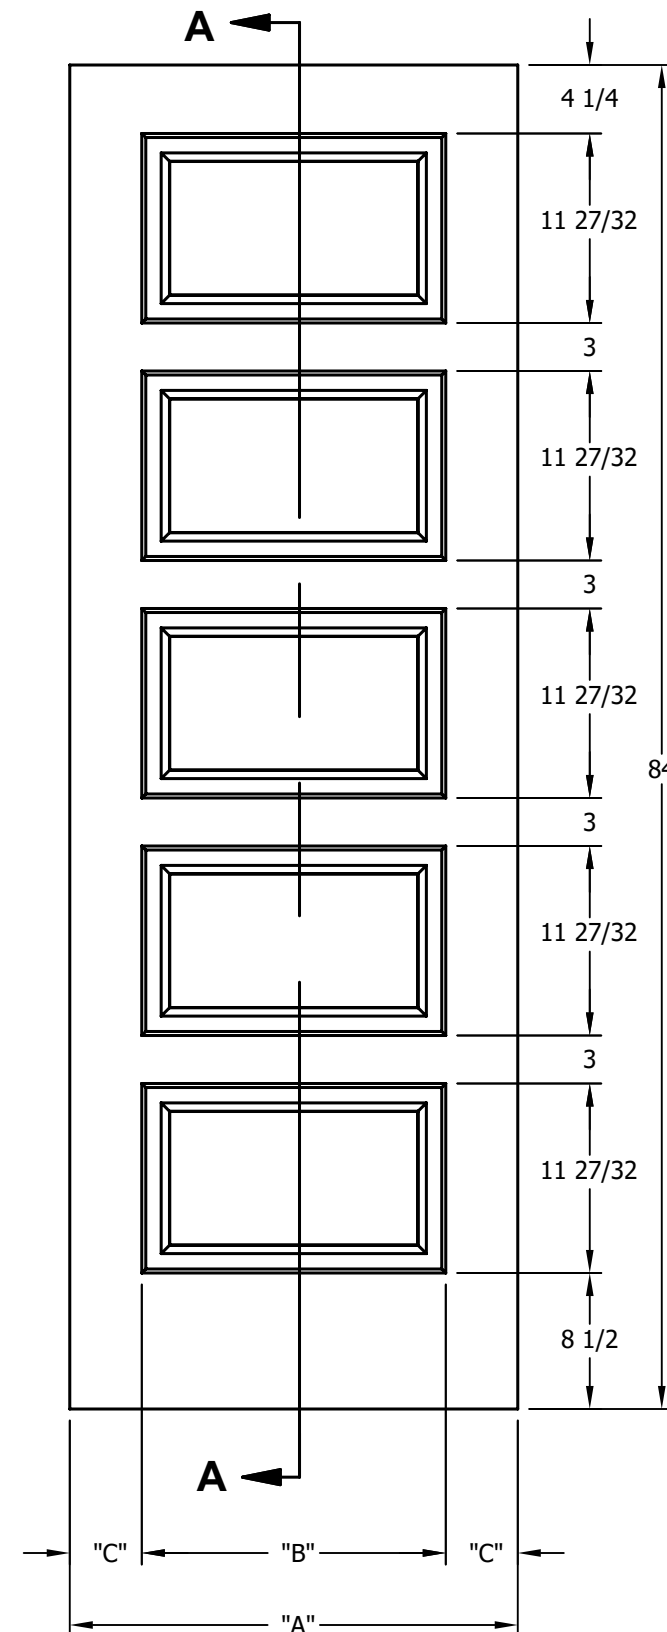

DIMENSION TABLE

DOOR SIZE	"A"	"B"	"C"
1'-0" x 6'-8"	12"	6"	3"
1'-2" x 6'-8"	14"	7"	3 1/2"
1'-3" x 6'-8"	15"	8"	3 1/2"
1'-4" x 6'-8"	16"	9"	3 1/2"
1'-6" x 6'-8"	18"	9 3/4"	4 1/8"
1'-8" x 6'-8"	20"	11 3/4"	4 1/8"
1'-10" x 6'-8"	22"	13 3/4"	4 1/8"

DIMENSION TABLE

DOOR SIZE	"A"	"B"	"C"
2'-0" x 6'-8"	24"	15"	4 1/2"
2'-2" x 6'-8"	26"	17"	4 1/2"
2'-4" x 6'-8"	28"	19"	4 1/2"
2'-6" x 6'-8"	30"	21"	4 1/2"
2'-8" x 6'-8"	32"	23"	4 1/2"
2'-10" x 6'-8"	34"	25"	4 1/2"
3'-0" x 6'-8"	36"	27"	4 1/2"

CREATION DATE:	
REV. DATE: 01/01/2021	
TITLE: CARVED INTERIOR DOOR	
DESCRIPTION: D5000 6'-8"	

DIMENSION TABLE			
DOOR SIZE	"A"	"B"	"C"
1'-0" x 7'-0"	12"	6"	3"
1'-2" x 7'-0"	14"	7"	3 1/2"
1'-3" x 7'-0"	15"	8"	3 1/2"
1'-4" x 7'-0"	16"	9"	3 1/2"
1'-6" x 7'-0"	18"	9 3/4"	4 1/8"
1'-8" x 7'-0"	20"	11 3/4"	4 1/8"
1'-10" x 7'-0"	22"	13 3/4"	4 1/8"

DIMENSION TABLE			
DOOR SIZE	"A"	"B"	"C"
2'-0" x 7'-0"	24"	15"	4 1/2"
2'-2" x 7'-0"	26"	17"	4 1/2"
2'-4" x 7'-0"	28"	19"	4 1/2"
2'-6" x 7'-0"	30"	21"	4 1/2"
2'-8" x 7'-0"	32"	23"	4 1/2"
2'-10" x 7'-0"	34"	25"	4 1/2"
3'-0" x 7'-0"	36"	27"	4 1/2"