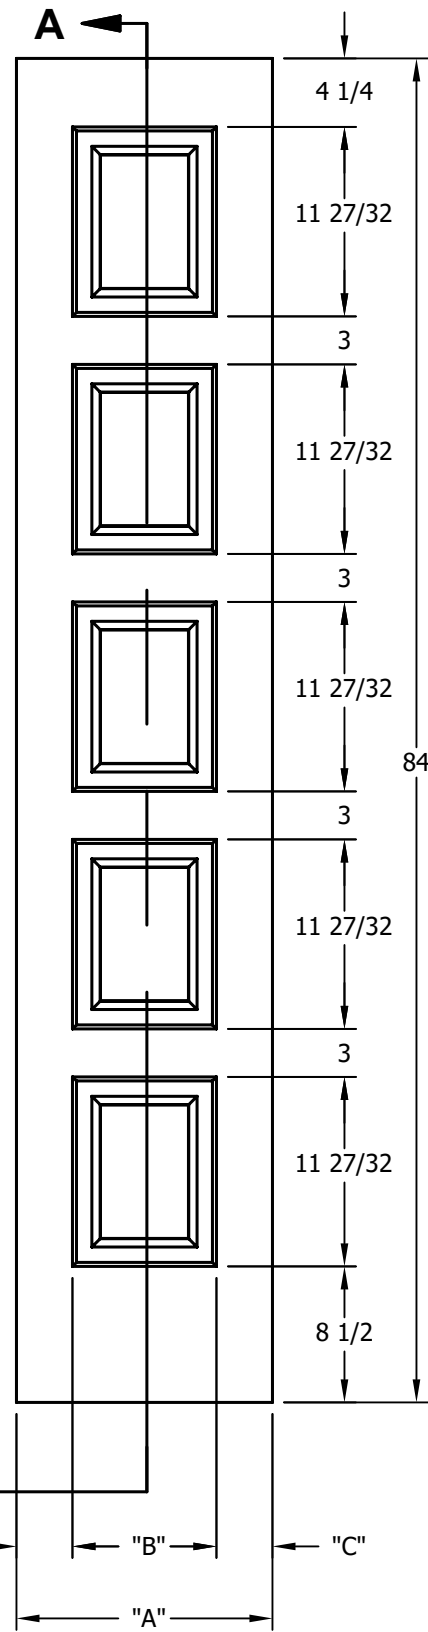

DIMENSION TABLE

DOOR SIZE	"A"	"B"	"C"
1'-0" x 6'-8"	12"	6"	3"
1'-2" x 6'-8"	14"	7"	3 1/2"
1'-3" x 6'-8"	15"	8"	3 1/2"
1'-4" x 6'-8"	16"	9"	3 1/2"
1'-6" x 6'-8"	18"	9 3/4"	4 1/8"
1'-8" x 6'-8"	20"	11 3/4"	4 1/8"
1'-10" x 6'-8"	22"	13 3/4"	4 1/8"

DIMENSION TABLE

DOOR SIZE	"A"	"B"	"C"
2'-0" x 6'-8"	24"	15"	4 1/2"
2'-2" x 6'-8"	26"	17"	4 1/2"
2'-4" x 6'-8"	28"	19"	4 1/2"
2'-6" x 6'-8"	30"	21"	4 1/2"
2'-8" x 6'-8"	32"	23"	4 1/2"
2'-10" x 6'-8"	34"	25"	4 1/2"
3'-0" x 6'-8"	36"	27"	4 1/2"

CREATION DATE:	
REV. DATE: 01/01/2021	
TITLE: CARVED INTERIOR DOOR	
DESCRIPTION: D5000 6'-8"	

DIMENSION TABLE			
DOOR SIZE	"A"	"B"	"C"
1'-0" x 7'-0"	12"	6"	3"
1'-2" x 7'-0"	14"	7"	3 1/2"
1'-3" x 7'-0"	15"	8"	3 1/2"
1'-4" x 7'-0"	16"	9"	3 1/2"
1'-6" x 7'-0"	18"	9 3/4"	4 1/8"
1'-8" x 7'-0"	20"	11 3/4"	4 1/8"
1'-10" x 7'-0"	22"	13 3/4"	4 1/8"

DIMENSION TABLE			
DOOR SIZE	"A"	"B"	"C"
2'-0" x 7'-0"	24"	15"	4 1/2"
2'-2" x 7'-0"	26"	17"	4 1/2"
2'-4" x 7'-0"	28"	19"	4 1/2"
2'-6" x 7'-0"	30"	21"	4 1/2"
2'-8" x 7'-0"	32"	23"	4 1/2"
2'-10" x 7'-0"	34"	25"	4 1/2"
3'-0" x 7'-0"	36"	27"	4 1/2"