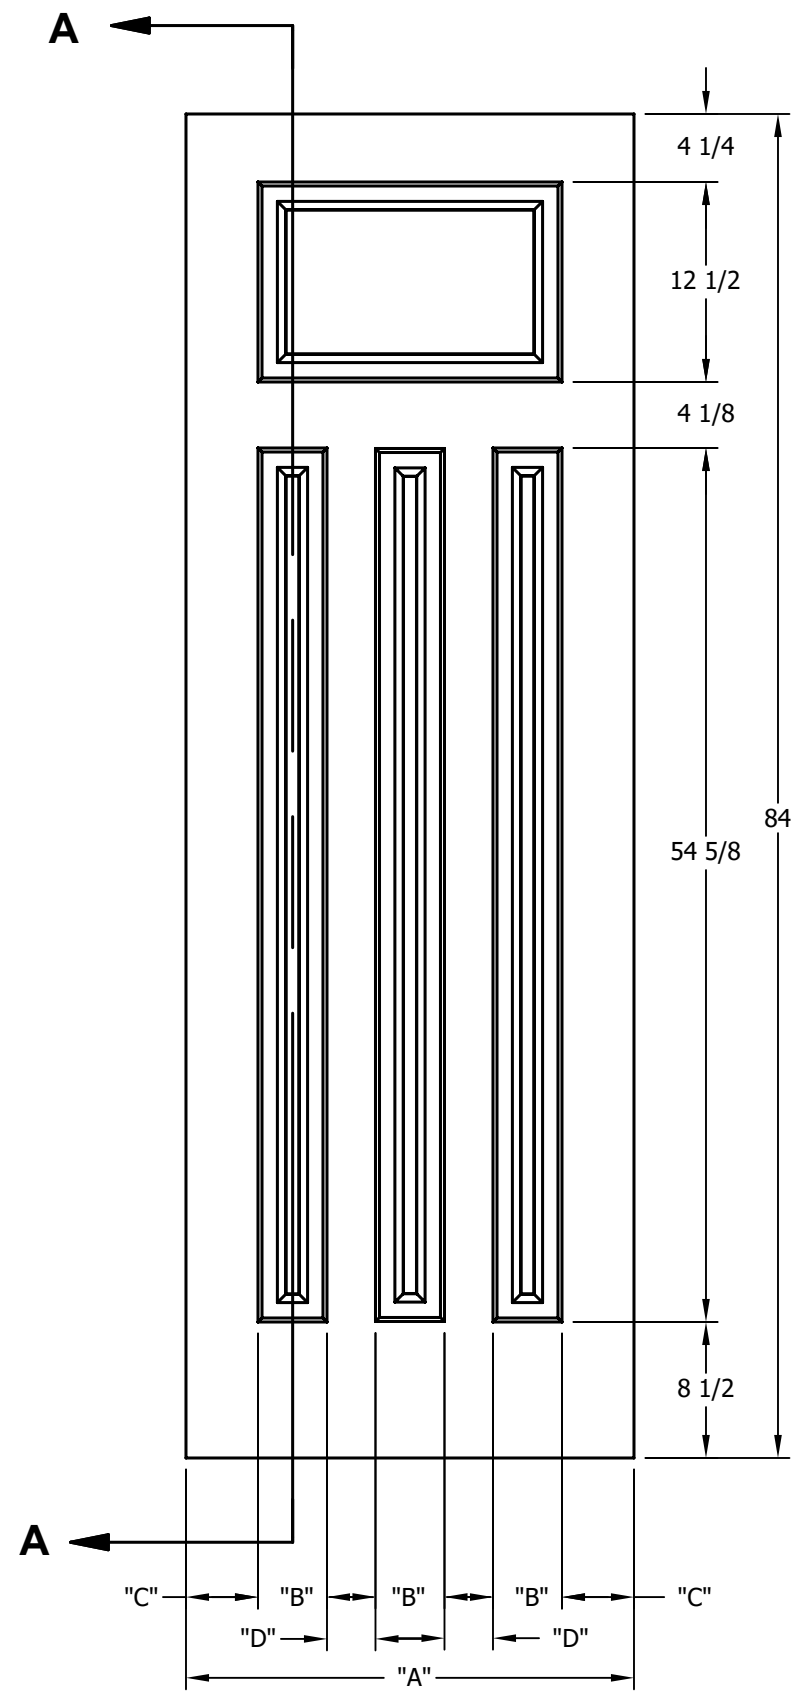

DIMENSION TABLE				
DOOR SIZE	"A"	"B"	"C"	"D"
2'-4" x 6'-8"	28"	4 5/16"	4 1/2"	3"
2'-6" x 6'-8"	30"	5"	4 1/2"	3"
2'-8" x 6'-8"	32"	5 11/16"	4 1/2"	3"
2'-10" x 6'-8"	34"	6 5/16"	4 1/2"	3"
3'-0" x 6'-8"	36"	7"	4 1/2"	3"

CREATION DATE:	<i>Darpet</i> <small>doors & trim</small>
REV. DATE: 01/01/2021	
TITLE:	CARVED INTERIOR DOOR
DESCRIPTION:	D 4190 6'-8"

DIMENSION TABLE				
DOOR SIZE	"A"	"B"	"C"	"D"
2'-4" x 7'-0"	28"	4 5/16"	4 1/2"	3"
2'-6" x 7'-0"	30"	5"	4 1/2"	3"
2'-8" x 7'-0"	32"	5 11/16"	4 1/2"	3"
2'-10" x 7'-0"	34"	6 5/16"	4 1/2"	3"
3'-0" x 7'-0"	36"	7"	4 1/2"	3"

CREATION DATE:	<i>Darpet</i> <small>doors & trim</small>
REV. DATE: 01/01/2021	
TITLE:	CARVED INTERIOR DOOR
DESCRIPTION:	D 4190 7'-0"

DIMENSION TABLE				
DOOR SIZE	"A"	"B"	"C"	"D"
2'-4" x 8'-0"	28"	4 5/16"	4 1/2"	3"
2'-6" x 8'-0"	30"	5"	4 1/2"	3"
2'-8" x 8'-0"	32"	5 11/16"	4 1/2"	3"
2'-10" x 8'-0"	34"	6 5/16"	4 1/2"	3"
3'-0" x 8'-0"	36"	7"	4 1/2"	3"

CREATION DATE:	<i>Darpet</i> <small>doors & trim</small>
REV. DATE:	
TITLE:	CARVED INTERIOR DOOR
DESCRIPTION:	D 4190 8'-0"