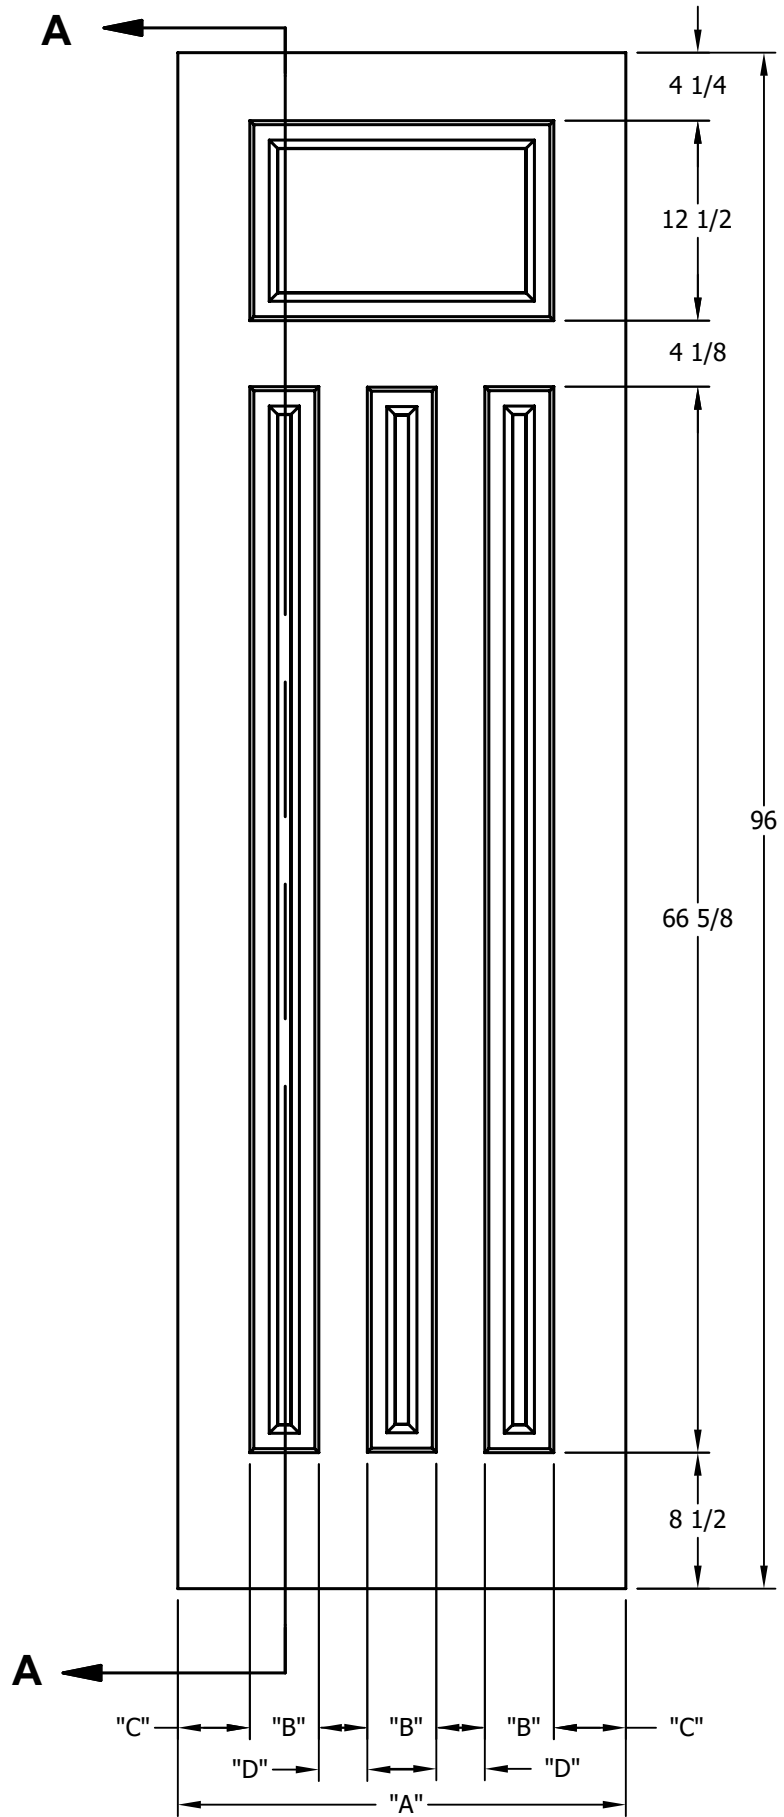

DIMENSION TABLE				
DOOR SIZE	"A"	"B"	"C"	"D"
2'-4" x 6'-8"	28"	4 5/16"	4 1/2"	3"
2'-6" x 6'-8"	30"	5"	4 1/2"	3"
2'-8" x 6'-8"	32"	5 11/16"	4 1/2"	3"
2'-10" x 6'-8"	34"	6 5/16"	4 1/2"	3"
3'-0" x 6'-8"	36"	7"	4 1/2"	3"

CREATION DATE:	<i>Darpet</i> <small>doors & trim</small>
REV. DATE: 01/01/2021	
TITLE:	CARVED INTERIOR DOOR
DESCRIPTION:	D 4190 6'-8"

DIMENSION TABLE				
DOOR SIZE	"A"	"B"	"C"	"D"
2'-4" x 7'-0"	28"	4 5/16"	4 1/2"	3"
2'-6" x 7'-0"	30"	5"	4 1/2"	3"
2'-8" x 7'-0"	32"	5 11/16"	4 1/2"	3"
2'-10" x 7'-0"	34"	6 5/16"	4 1/2"	3"
3'-0" x 7'-0"	36"	7"	4 1/2"	3"

CREATION DATE:	<i>Darpet</i> <small>doors & trim</small>
REV. DATE: 01/01/2021	
TITLE:	CARVED INTERIOR DOOR
DESCRIPTION:	D 4190 7'-0"

DIMENSION TABLE				
DOOR SIZE	"A"	"B"	"C"	"D"
2'-4" x 8'-0"	28"	4 5/16"	4 1/2"	3"
2'-6" x 8'-0"	30"	5"	4 1/2"	3"
2'-8" x 8'-0"	32"	5 11/16"	4 1/2"	3"
2'-10" x 8'-0"	34"	6 5/16"	4 1/2"	3"
3'-0" x 8'-0"	36"	7"	4 1/2"	3"

CREATION DATE:	<i>Darpet</i> <small>doors & trim</small>
REV. DATE:	
TITLE:	CARVED INTERIOR DOOR
DESCRIPTION:	D 4190 8'-0"