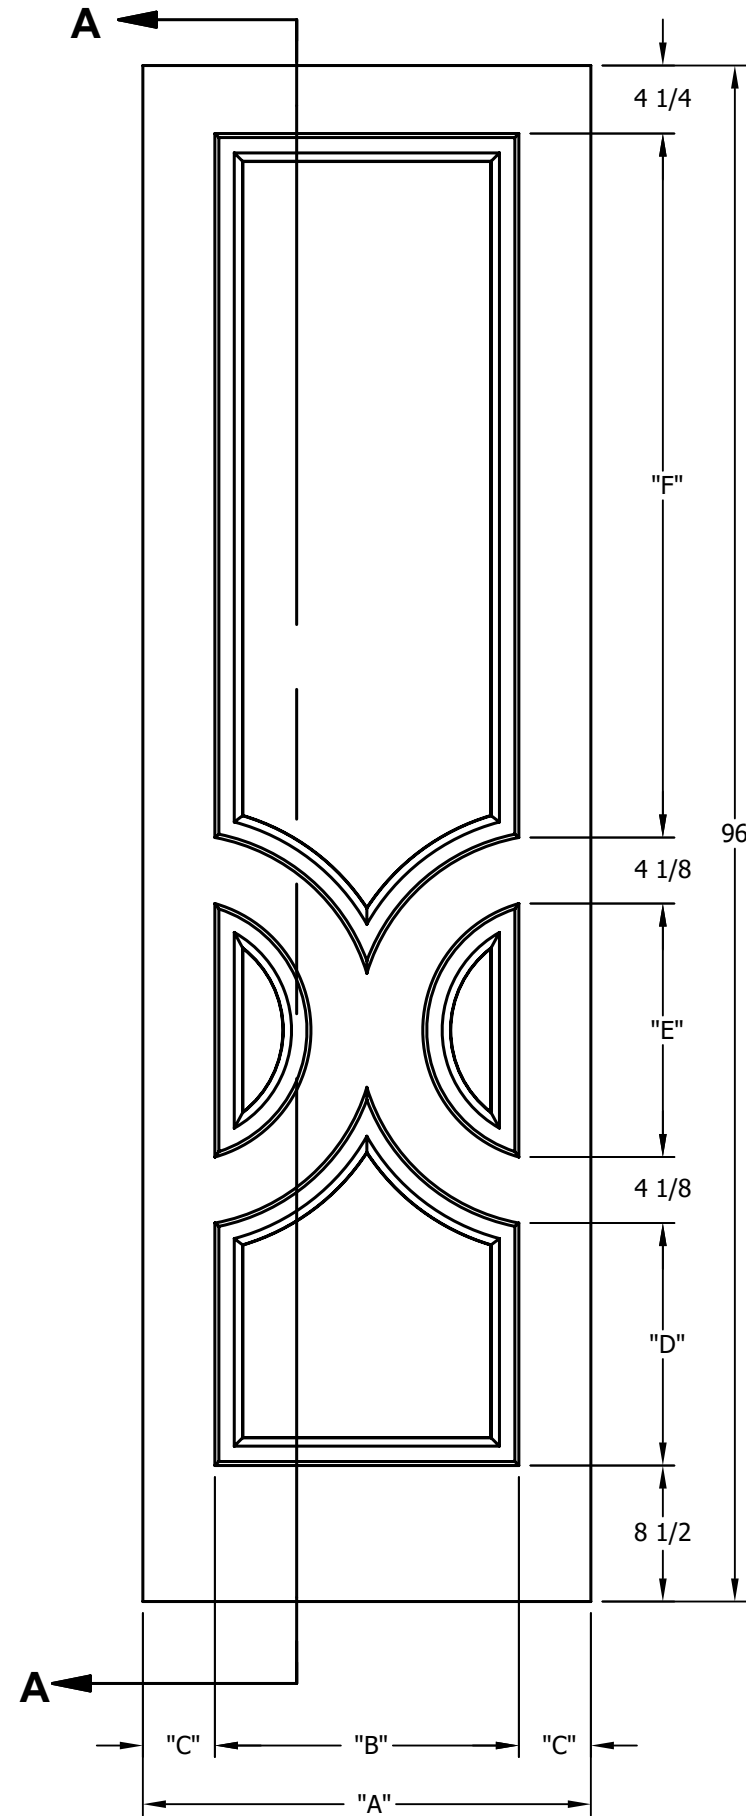

DIMENSION TABLE						
DOOR SIZE	"A"	"B"	"C"	"D"	"E"	"F"
2'-0" x 6'-8"	24"	15"	4 1/2"	17 3/16"	11 3/4"	30 1/16"
2'-2" x 6'-8"	26"	17"	4 1/2"	16 5/32"	13 25/32"	29 1/32"
2'-4" x 6'-8"	28"	19"	4 1/2"	15 5/32"	15 27/32"	28 1/32"
2'-6" x 6'-8"	30"	21"	4 1/2"	14 1/8"	17 7/8"	27"
2'-8" x 6'-8"	32"	23"	4 1/2"	13 1/8"	19 29/32"	26"
2'-10" x 6'-8"	34"	25"	4 1/2"	12 3/32"	21 29/32"	24 31/32"
3'-0" x 6'-8"	36"	27"	4 1/2"	11 3/32"	23 15/16"	23 31/32"

CREATION DATE:	<i>Darpet</i> doors & trim
REV. DATE: 01/01/2021	
TITLE:	<b>CARVED INTERIOR DOOR</b>
DESCRIPTION:	<b>D 4180 6'-8"</b>

DIMENSION TABLE						
DOOR SIZE	"A"	"B"	"C"	"D"	"E"	"F"
2'-0" x 7'-0"	24"	15"	4 1/2"	17 3/16"	11 3/4"	34 1/16"
2'-2" x 7'-0"	26"	17"	4 1/2"	16 5/32"	13 25/32"	33 1/32"
2'-4" x 7'-0"	28"	19"	4 1/2"	15 5/32"	15 27/32"	32 1/32"
2'-6" x 7'-0"	30"	21"	4 1/2"	14 1/8"	17 7/8"	31"
2'-8" x 7'-0"	32"	23"	4 1/2"	13 1/8"	19 29/32"	30"
2'-10" x 7'-0"	34"	25"	4 1/2"	12 3/32"	21 29/32"	28 31/32"
3'-0" x 7'-0"	36"	27"	4 1/2"	11 3/32"	23 15/16"	27 31/32"

CREATION DATE:	<i>Darpet</i> <small>doors &amp; trim</small>
REV. DATE: 01/01/2021	
TITLE:	<b>CARVED INTERIOR DOOR</b>
DESCRIPTION:	<b>D 4180 7'-0"</b>

DIMENSION TABLE						
DOOR SIZE	"A"	"B"	"C"	"D"	"E"	"F"
2'-0" x 8'-0"	24"	15"	4 1/2"	17 3/16"	11 3/4"	46 1/16"
2'-2" x 8'-0"	26"	17"	4 1/2"	16 5/32"	13 25/32"	45 1/32"
2'-4" x 8'-0"	28"	19"	4 1/2"	15 5/32"	15 27/32"	44 1/32"
2'-6" x 8'-0"	30"	21"	4 1/2"	14 1/8"	17 7/8"	43"
2'-8" x 8'-0"	32"	23"	4 1/2"	13 1/8"	19 29/32"	42"
2'-10" x 8'-0"	34"	25"	4 1/2"	12 3/32"	21 29/32"	40 31/32"
3'-0" x 8'-0"	36"	27"	4 1/2"	11 3/32"	23 15/16"	39 31/32"

CREATION DATE:	<i>Darpet</i> doors & trim
REV. DATE: 01/01/2021	
TITLE:	<b>CARVED INTERIOR DOOR</b>
DESCRIPTION:	<b>D 4180 8'-0"</b>