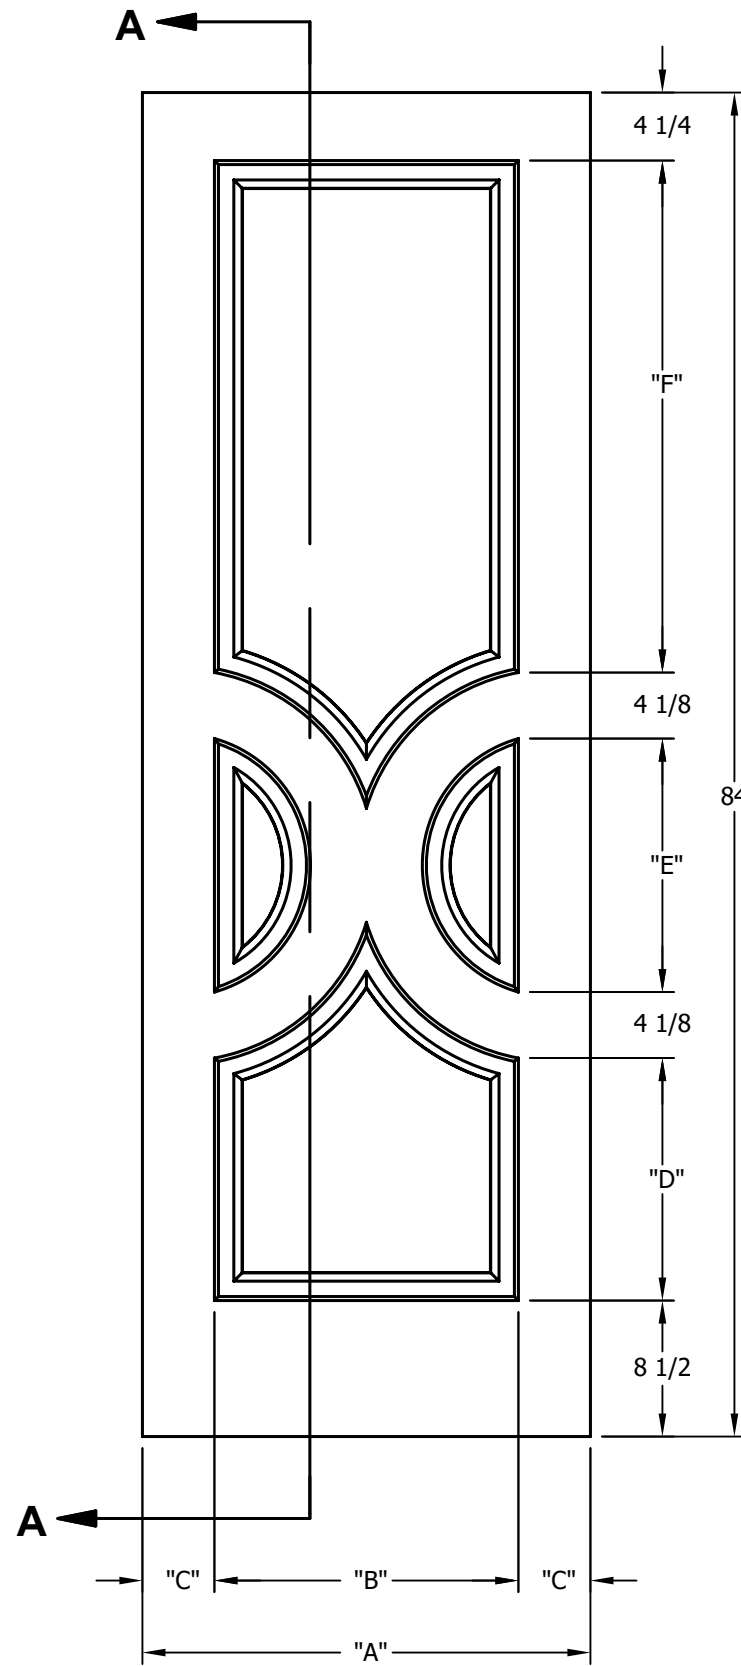

DIMENSION TABLE						
DOOR SIZE	"A"	"B"	"C"	"D"	"E"	"F"
2'-0" x 6'-8"	24"	15"	4 1/2"	17 3/16"	11 3/4"	30 1/16"
2'-2" x 6'-8"	26"	17"	4 1/2"	16 5/32"	13 25/32"	29 1/32"
2'-4" x 6'-8"	28"	19"	4 1/2"	15 5/32"	15 27/32"	28 1/32"
2'-6" x 6'-8"	30"	21"	4 1/2"	14 1/8"	17 7/8"	27"
2'-8" x 6'-8"	32"	23"	4 1/2"	13 1/8"	19 29/32"	26"
2'-10" x 6'-8"	34"	25"	4 1/2"	12 3/32"	21 29/32"	24 31/32"
3'-0" x 6'-8"	36"	27"	4 1/2"	11 3/32"	23 15/16"	23 31/32"

CREATION DATE:	<i>Darpet</i> doors & trim
REV. DATE: 01/01/2021	
TITLE:	<b>CARVED INTERIOR DOOR</b>
DESCRIPTION:	<b>D 4180 6'-8"</b>

DIMENSION TABLE						
DOOR SIZE	"A"	"B"	"C"	"D"	"E"	"F"
2'-0" x 7'-0"	24"	15"	4 1/2"	17 3/16"	11 3/4"	34 1/16"
2'-2" x 7'-0"	26"	17"	4 1/2"	16 5/32"	13 25/32"	33 1/32"
2'-4" x 7'-0"	28"	19"	4 1/2"	15 5/32"	15 27/32"	32 1/32"
2'-6" x 7'-0"	30"	21"	4 1/2"	14 1/8"	17 7/8"	31"
2'-8" x 7'-0"	32"	23"	4 1/2"	13 1/8"	19 29/32"	30"
2'-10" x 7'-0"	34"	25"	4 1/2"	12 3/32"	21 29/32"	28 31/32"
3'-0" x 7'-0"	36"	27"	4 1/2"	11 3/32"	23 15/16"	27 31/32"

CREATION DATE:	<i>Darpet</i> <small>doors &amp; trim</small>
REV. DATE: 01/01/2021	
TITLE:	<b>CARVED INTERIOR DOOR</b>
DESCRIPTION:	<b>D 4180 7'-0"</b>

DIMENSION TABLE						
DOOR SIZE	"A"	"B"	"C"	"D"	"E"	"F"
2'-0" x 8'-0"	24"	15"	4 1/2"	17 3/16"	11 3/4"	46 1/16"
2'-2" x 8'-0"	26"	17"	4 1/2"	16 5/32"	13 25/32"	45 1/32"
2'-4" x 8'-0"	28"	19"	4 1/2"	15 5/32"	15 27/32"	44 1/32"
2'-6" x 8'-0"	30"	21"	4 1/2"	14 1/8"	17 7/8"	43"
2'-8" x 8'-0"	32"	23"	4 1/2"	13 1/8"	19 29/32"	42"
2'-10" x 8'-0"	34"	25"	4 1/2"	12 3/32"	21 29/32"	40 31/32"
3'-0" x 8'-0"	36"	27"	4 1/2"	11 3/32"	23 15/16"	39 31/32"

CREATION DATE:	<i>Darpet</i> doors & trim
REV. DATE: 01/01/2021	
TITLE:	<b>CARVED INTERIOR DOOR</b>
DESCRIPTION:	<b>D 4180 8'-0"</b>