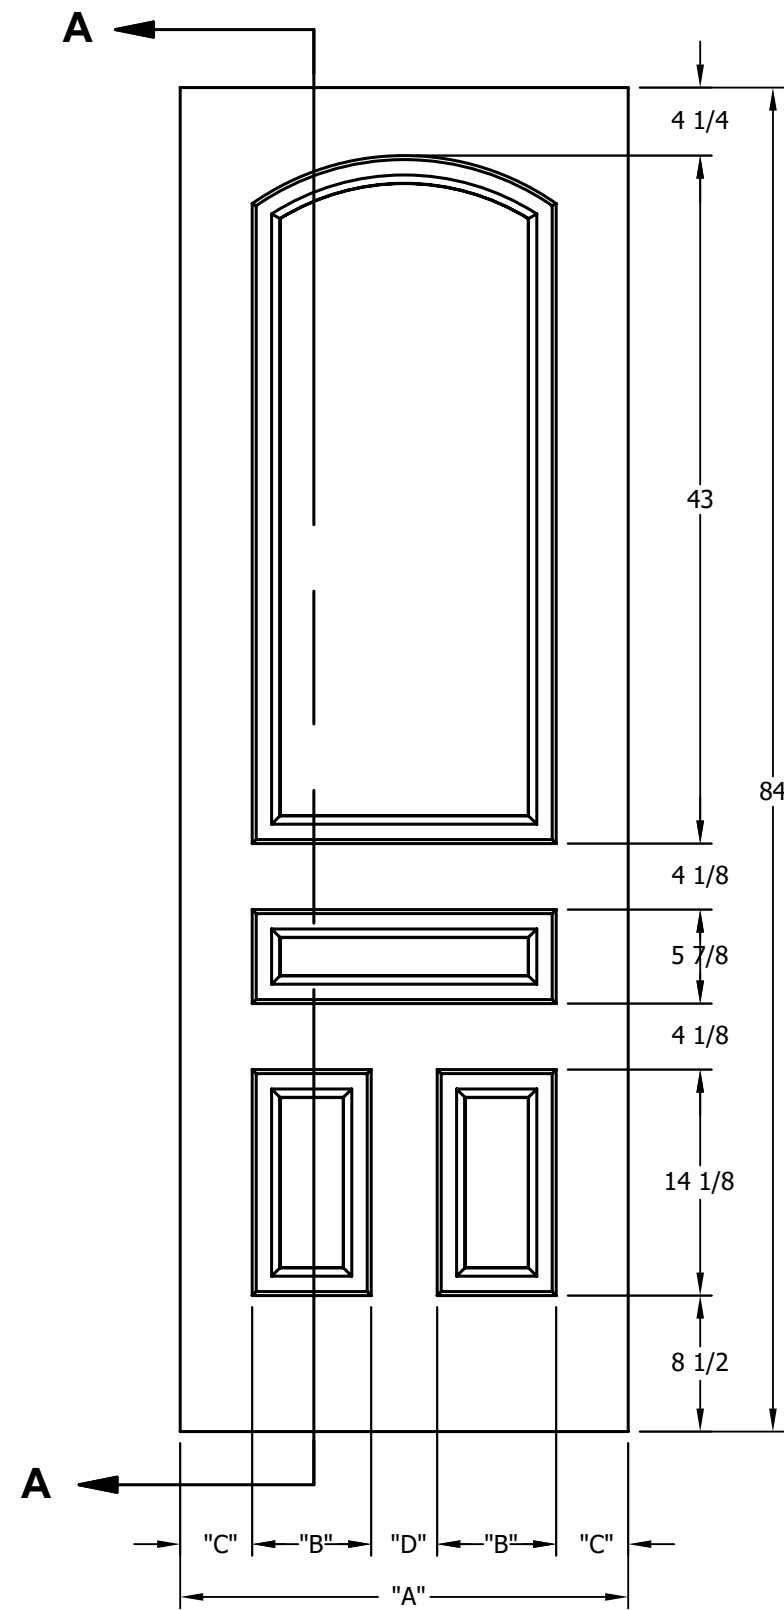

DIMENSION TABLE				
DOOR SIZE	"A"	"B"	"C"	"D"
1'-8" x 6'-8"	20"	4 1/8"	4 1/8"	3 1/2"
1'-10" x 6'-8"	22"	5 1/8"	4 1/8"	3 1/2"
2'-0" x 6'-8"	24"	5 3/4"	4 1/2"	3 1/2"
2'-2" x 6'-8"	26"	6 7/16"	4 1/2"	4 1/8"
2'-4" x 6'-8"	28"	7 7/16"	4 1/2"	4 1/8"
2'-6" x 6'-8"	30"	8 7/16"	4 1/2"	4 1/8"
2'-8" x 6'-8"	32"	9 7/16"	4 1/2"	4 1/8"
2'-10" x 6'-8"	34"	10 7/16"	4 1/2"	4 1/8"
3'-0" x 6'-8"	36"	11 7/16"	4 1/2"	4 1/8"

CREATION DATE:	<i>Darpet</i> <small>doors & trim</small> inc.
REV. DATE: 01/01/2021	
TITLE:	CARVED INTERIOR DOOR
DESCRIPTION:	D 4170 6'-8"

DIMENSION TABLE				
DOOR SIZE	"A"	"B"	"C"	"D"
1'-8" x 7'-0"	20"	4 1/8"	4 1/8"	3 1/2"
1'-10" x 7'-0"	22"	5 1/8"	4 1/8"	3 1/2"
2'-0" x 7'-0"	24"	5 3/4"	4 1/2"	3 1/2"
2'-2" x 7'-0"	26"	6 7/16"	4 1/2"	4 1/8"
2'-4" x 7'-0"	28"	7 7/16"	4 1/2"	4 1/8"
2'-6" x 7'-0"	30"	8 7/16"	4 1/2"	4 1/8"
2'-8" x 7'-0"	32"	9 7/16"	4 1/2"	4 1/8"
2'-10" x 7'-0"	34"	10 7/16"	4 1/2"	4 1/8"
3'-0" x 7'-0"	36"	11 7/16"	4 1/2"	4 1/8"

CREATION DATE:	<i>Darpet</i> doors & trim
REV. DATE: 01/01/2021	
TITLE:	CARVED INTERIOR DOOR
DESCRIPTION:	D 4170 7'-0"

DIMENSION TABLE				
DOOR SIZE	"A"	"B"	"C"	"D"
1'-8" x 8'-0"	20"	4 1/8"	4 1/8"	3 1/2"
1'-10" x 8'-0"	22"	5 1/8"	4 1/8"	3 1/2"
2'-0" x 8'-0"	24"	5 3/4"	4 1/2"	3 1/2"
2'-2" x 8'-0"	26"	6 7/16"	4 1/2"	4 1/8"
2'-4" x 8'-0"	28"	7 7/16"	4 1/2"	4 1/8"
2'-6" x 8'-0"	30"	8 7/16"	4 1/2"	4 1/8"
2'-8" x 8'-0"	32"	9 7/16"	4 1/2"	4 1/8"
2'-10" x 8'-0"	34"	10 7/16"	4 1/2"	4 1/8"
3'-0" x 8'-0"	36"	11 7/16"	4 1/2"	4 1/8"

CREATION DATE:	<i>Darpet</i> <small>doors & trim</small>
REV. DATE: 01/01/2021	
TITLE:	CARVED INTERIOR DOOR
DESCRIPTION:	D 4170 8'-0"

DIMENSION TABLE				
DOOR SIZE	"A"	"B"	"C"	"D"
4'-0" x 6'-8"	24"	5 3/4"	4 1/2"	3 1/2"
4'-4" x 6'-8"	26"	6 7/16"	4 1/2"	4 1/8"
4'-8" x 6'-8"	28"	7 7/16"	4 1/2"	4 1/8"
5'-0" x 6'-8"	30"	8 7/16"	4 1/2"	4 1/8"
5'-4" x 6'-8"	32"	9 7/16"	4 1/2"	4 1/8"
5'-8" x 6'-8"	34"	10 7/16"	4 1/2"	4 1/8"
6'-0" x 6'-8"	36"	11 7/16"	4 1/2"	4 1/8"