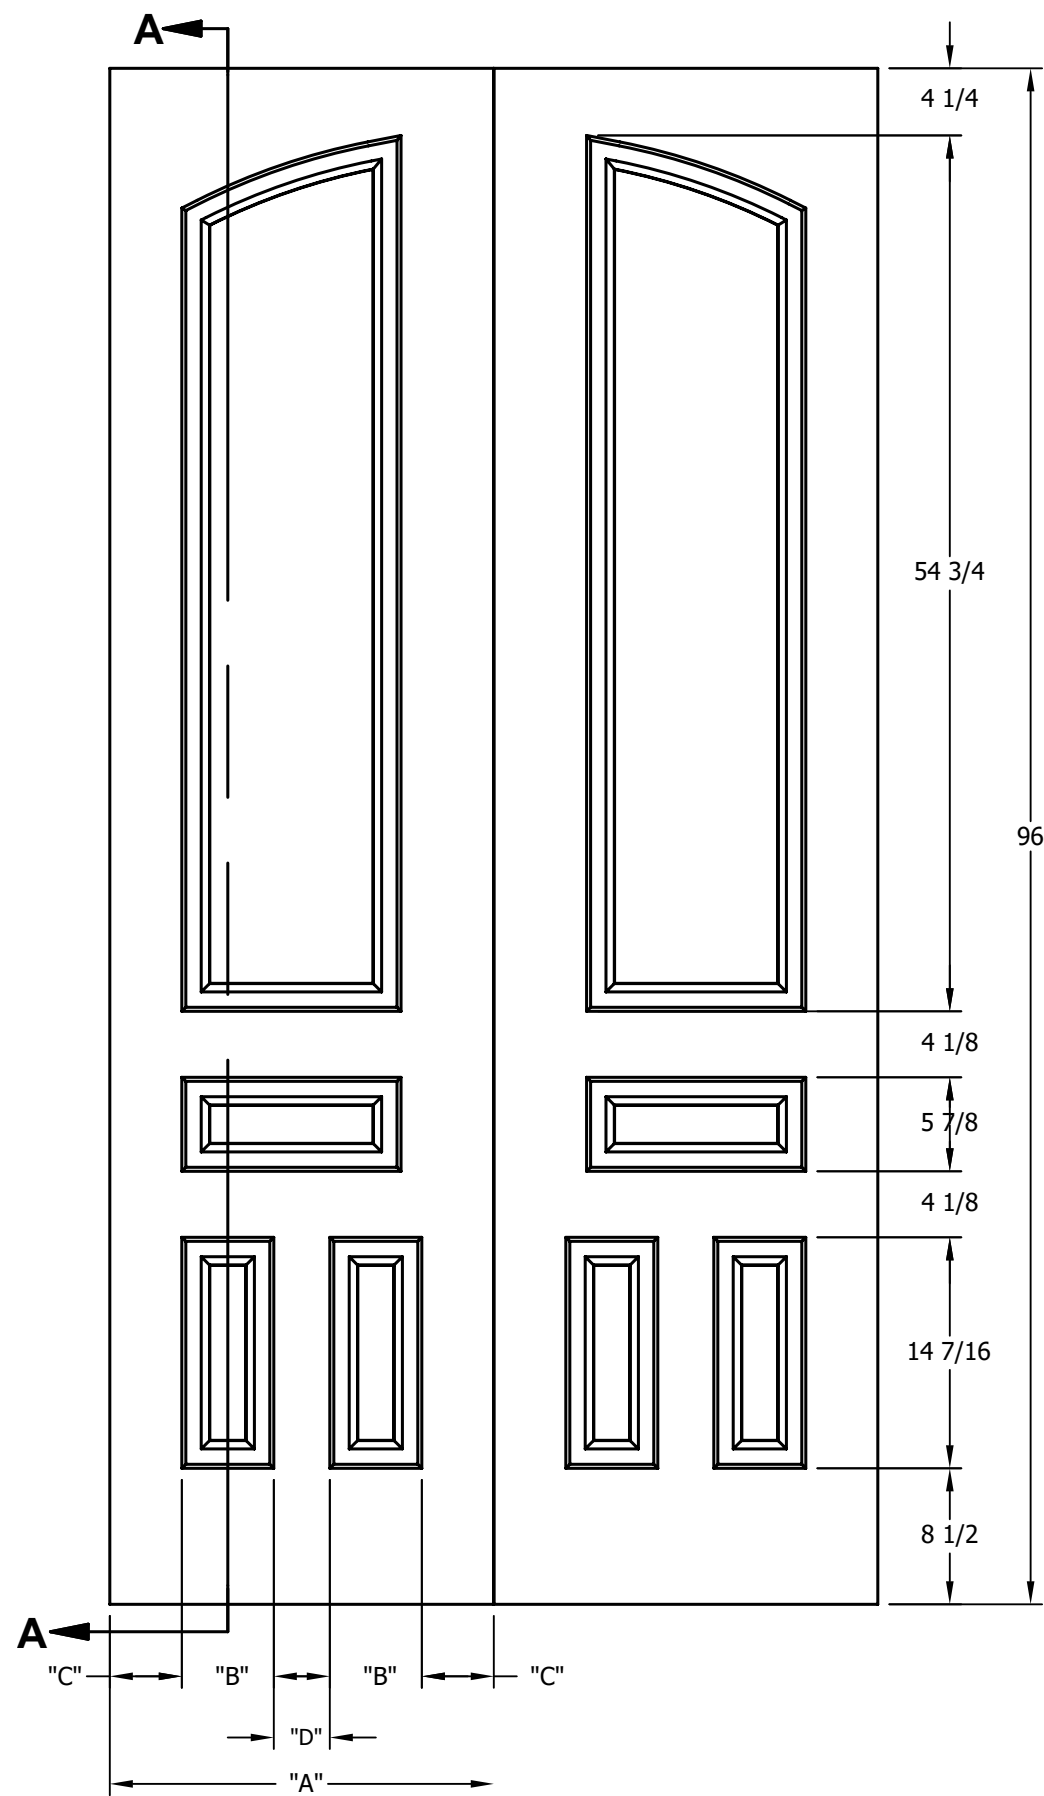

DIMENSION TABLE				
DOOR SIZE	"A"	"B"	"C"	"D"
1'-8" x 6'-8"	20"	4 1/8"	4 1/8"	3 1/2"
1'-10" x 6'-8"	22"	5 1/8"	4 1/8"	3 1/2"
2'-0" x 6'-8"	24"	5 3/4"	4 1/2"	3 1/2"
2'-2" x 6'-8"	26"	6 7/16"	4 1/2"	4 1/8"
2'-4" x 6'-8"	28"	7 7/16"	4 1/2"	4 1/8"
2'-6" x 6'-8"	30"	8 7/16"	4 1/2"	4 1/8"
2'-8" x 6'-8"	32"	9 7/16"	4 1/2"	4 1/8"
2'-10" x 6'-8"	34"	10 7/16"	4 1/2"	4 1/8"
3'-0" x 6'-8"	36"	11 7/16"	4 1/2"	4 1/8"

CREATION DATE:	<i>Darpet</i> doors & trim
REV. DATE: 01/01/2021	
TITLE:	CARVED INTERIOR DOOR
DESCRIPTION:	D 4170 7'-0"

DIMENSION TABLE				
DOOR SIZE	"A"	"B"	"C"	"D"
1'-8" x 8'-0"	20"	4 1/8"	4 1/8"	3 1/2"
1'-10" x 8'-0"	22"	5 1/8"	4 1/8"	3 1/2"
2'-0" x 8'-0"	24"	5 3/4"	4 1/2"	3 1/2"
2'-2" x 8'-0"	26"	6 7/16"	4 1/2"	4 1/8"
2'-4" x 8'-0"	28"	7 7/16"	4 1/2"	4 1/8"
2'-6" x 8'-0"	30"	8 7/16"	4 1/2"	4 1/8"
2'-8" x 8'-0"	32"	9 7/16"	4 1/2"	4 1/8"
2'-10" x 8'-0"	34"	10 7/16"	4 1/2"	4 1/8"
3'-0" x 8'-0"	36"	11 7/16"	4 1/2"	4 1/8"

CREATION DATE:	<i>Darpet</i> <small>doors & trim</small>
REV. DATE: 01/01/2021	
TITLE:	CARVED INTERIOR DOOR
DESCRIPTION:	D 4170 8'-0"

DIMENSION TABLE				
DOOR SIZE	"A"	"B"	"C"	"D"
4'-0" x 6'-8"	24"	5 3/4"	4 1/2"	3 1/2"
4'-4" x 6'-8"	26"	6 7/16"	4 1/2"	4 1/8"
4'-8" x 6'-8"	28"	7 7/16"	4 1/2"	4 1/8"
5'-0" x 6'-8"	30"	8 7/16"	4 1/2"	4 1/8"
5'-4" x 6'-8"	32"	9 7/16"	4 1/2"	4 1/8"
5'-8" x 6'-8"	34"	10 7/16"	4 1/2"	4 1/8"
6'-0" x 6'-8"	36"	11 7/16"	4 1/2"	4 1/8"

CREATION DATE:	<i>Darpet</i> doors & trim
REV. DATE: 01/01/2021	
TITLE:	CARVED INTERIOR DOOR
DESCRIPTION:	D 4170 COMMON CURVE 6'-8"

DIMENSION TABLE				
DOOR SIZE	"A"	"B"	"C"	"D"
4'-0" x 8'-0"	24"	5 3/4"	4 1/2"	3 1/2"
4'-4" x 8'-0"	26"	6 7/16"	4 1/2"	4 1/8"
4'-8" x 8'-0"	28"	7 7/16"	4 1/2"	4 1/8"
5'-0" x 8'-0"	30"	8 7/16"	4 1/2"	4 1/8"
5'-4" x 8'-0"	32"	9 7/16"	4 1/2"	4 1/8"
5'-8" x 8'-0"	34"	10 7/16"	4 1/2"	4 1/8"
6'-0" x 8'-0"	36"	11 7/16"	4 1/2"	4 1/8"