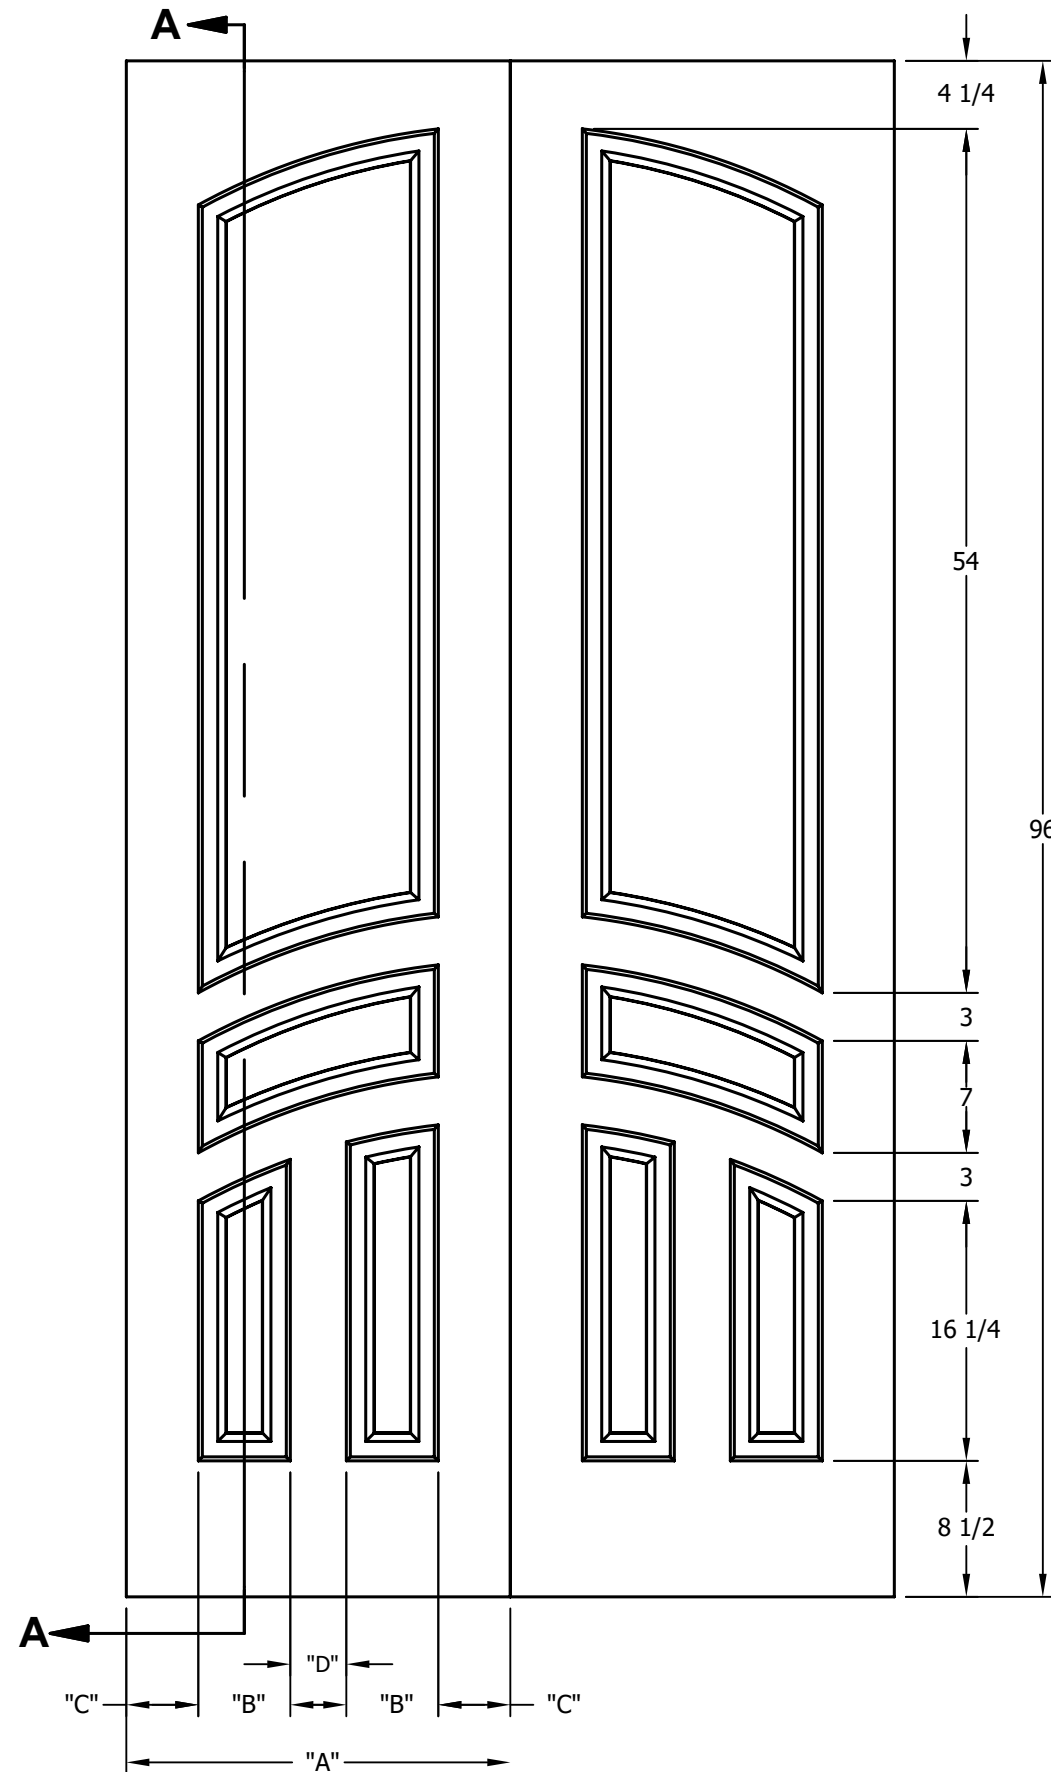

DIMENSION TABLE				
DOOR SIZE	"A"	"B"	"C"	"D"
1'-10" x 6'-8"	22"	5 1/8"	4 1/8"	3 1/2"
2'-0" x 6'-8"	24"	5 3/4"	4 1/2"	3 1/2"
2'-2" x 6'-8"	26"	6 7/16"	4 1/2"	4 1/8"
2'-4" x 6'-8"	28"	7 7/16"	4 1/2"	4 1/8"
2'-6" x 6'-8"	30"	8 7/16"	4 1/2"	4 1/8"
2'-8" x 6'-8"	32"	9 7/16"	4 1/2"	4 1/8"
2'-10" x 6'-8"	34"	10 7/16"	4 1/2"	4 1/8"
3'-0" x 6'-8"	36"	11 7/16"	4 1/2"	4 1/8"

CREATION DATE:	<i>Darpet</i> doors & trim
REV. DATE: 01/01/2021	
TITLE:	CARVED INTERIOR DOOR
DESCRIPTION:	D 4150 7'-0"

DIMENSION TABLE				
DOOR SIZE	"A"	"B"	"C"	"D"
1'-10" x 8'-0"	22"	5 1/8"	4 1/8"	3 1/2"
2'-0" x 8'-0"	24"	5 3/4"	4 1/2"	3 1/2"
2'-2" x 8'-0"	26"	6 7/16"	4 1/2"	4 1/8"
2'-4" x 8'-0"	28"	7 7/16"	4 1/2"	4 1/8"
2'-6" x 8'-0"	30"	8 7/16"	4 1/2"	4 1/8"
2'-8" x 8'-0"	32"	9 7/16"	4 1/2"	4 1/8"
2'-10" x 8'-0"	34"	10 7/16"	4 1/2"	4 1/8"
3'-0" x 8'-0"	36"	11 7/16"	4 1/2"	4 1/8"

CREATION DATE:	<i>Darpet</i> <small>doors & trim inc.</small>
REV. DATE: 01/01/2021	
TITLE:	CARVED INTERIOR DOOR
DESCRIPTION:	D 4150 8'-0"

DIMENSION TABLE				
DOOR SIZE	"A"	"B"	"C"	"D"
4'-0" x 6'-8"	24"	5 3/4"	4 1/2"	3 1/2"
4'-4" x 6'-8"	26"	6 7/16"	4 1/2"	4 1/8"
4'-8" x 6'-8"	28"	7 7/16"	4 1/2"	4 1/8"
5'-0" x 6'-8"	30"	8 7/16"	4 1/2"	4 1/8"
5'-4" x 6'-8"	32"	9 7/16"	4 1/2"	4 1/8"
5'-8" x 6'-8"	34"	10 7/16"	4 1/2"	4 1/8"
6'-0" x 6'-8"	36"	11 7/16"	4 1/2"	4 1/8"

CREATION DATE:	<i>Darpet</i> doors & trim
REV. DATE: 01/01/2021	
TITLE:	CARVED INTERIOR DOOR
DESCRIPTION:	D 4150 COMMON CURVE 6'-8"

DIMENSION TABLE				
DOOR SIZE	"A"	"B"	"C"	"D"
4'-0" x 8'-0"	24"	5 3/4"	4 1/2"	3 1/2"
4'-4" x 8'-0"	26"	6 7/16"	4 1/2"	4 1/8"
4'-8" x 8'-0"	28"	7 7/16"	4 1/2"	4 1/8"
5'-0" x 8'-0"	30"	8 7/16"	4 1/2"	4 1/8"
5'-4" x 8'-0"	32"	9 7/16"	4 1/2"	4 1/8"
5'-8" x 8'-0"	34"	10 7/16"	4 1/2"	4 1/8"
6'-0" x 8'-0"	36"	11 7/16"	4 1/2"	4 1/8"