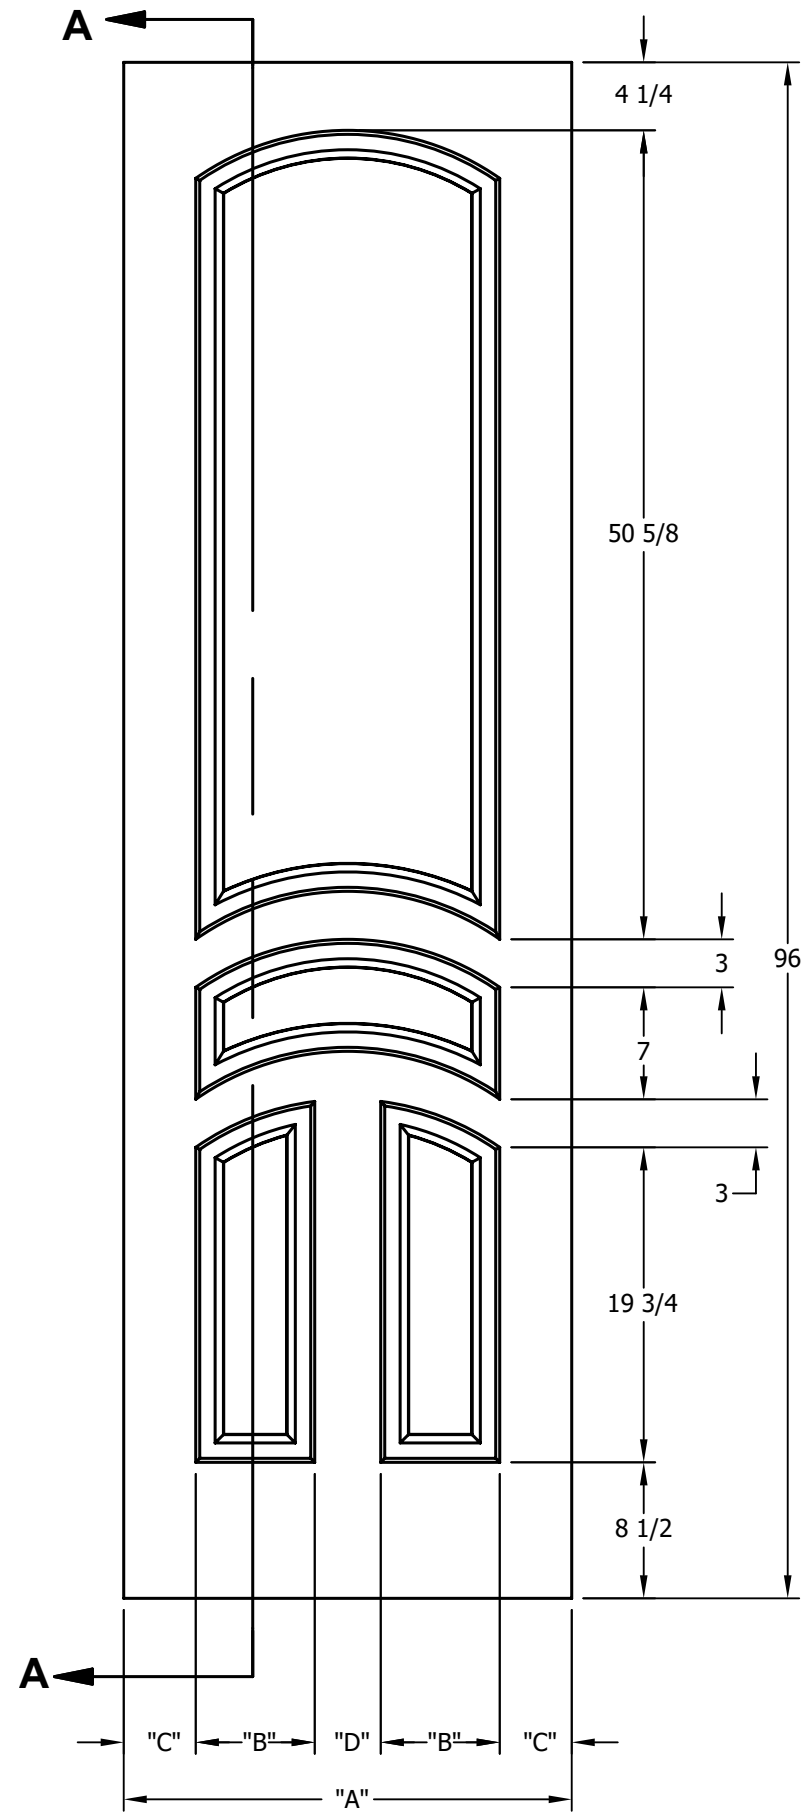

DIMENSION TABLE				
DOOR SIZE	"A"	"B"	"C"	"D"
1'-10" x 6'-8"	22"	5 1/8"	4 1/8"	3 1/2"
2'-0" x 6'-8"	24"	5 3/4"	4 1/2"	3 1/2"
2'-2" x 6'-8"	26"	6 7/16"	4 1/2"	4 1/8"
2'-4" x 6'-8"	28"	7 7/16"	4 1/2"	4 1/8"
2'-6" x 6'-8"	30"	8 7/16"	4 1/2"	4 1/8"
2'-8" x 6'-8"	32"	9 7/16"	4 1/2"	4 1/8"
2'-10" x 6'-8"	34"	10 7/16"	4 1/2"	4 1/8"
3'-0" x 6'-8"	36"	11 7/16"	4 1/2"	4 1/8"

CREATION DATE:	<i>Darpet</i> <small>doors & trim</small>
REV. DATE:	
01/01/2021	
TITLE:	CARVED INTERIOR DOOR
DESCRIPTION:	D 4150 6'-8"

DIMENSION TABLE				
DOOR SIZE	"A"	"B"	"C"	"D"
1'-10" x 7'-0"	22"	5 1/8"	4 1/8"	3 1/2"
2'-0" x 7'-0"	24"	5 3/4"	4 1/2"	3 1/2"
2'-2" x 7'-0"	26"	6 7/16"	4 1/2"	4 1/8"
2'-4" x 7'-0"	28"	7 7/16"	4 1/2"	4 1/8"
2'-6" x 7'-0"	30"	8 7/16"	4 1/2"	4 1/8"
2'-8" x 7'-0"	32"	9 7/16"	4 1/2"	4 1/8"
2'-10" x 7'-0"	34"	10 7/16"	4 1/2"	4 1/8"
3'-0" x 7'-0"	36"	11 7/16"	4 1/2"	4 1/8"

CREATION DATE:	<i>Darpet</i> doors & trim
REV. DATE: 01/01/2021	
TITLE:	CARVED INTERIOR DOOR
DESCRIPTION:	D 4150 7'-0"

DIMENSION TABLE				
DOOR SIZE	"A"	"B"	"C"	"D"
1'-10" x 8'-0"	22"	5 1/8"	4 1/8"	3 1/2"
2'-0" x 8'-0"	24"	5 3/4"	4 1/2"	3 1/2"
2'-2" x 8'-0"	26"	6 7/16"	4 1/2"	4 1/8"
2'-4" x 8'-0"	28"	7 7/16"	4 1/2"	4 1/8"
2'-6" x 8'-0"	30"	8 7/16"	4 1/2"	4 1/8"
2'-8" x 8'-0"	32"	9 7/16"	4 1/2"	4 1/8"
2'-10" x 8'-0"	34"	10 7/16"	4 1/2"	4 1/8"
3'-0" x 8'-0"	36"	11 7/16"	4 1/2"	4 1/8"

CREATION DATE:	<i>Darpet</i> <small>doors & trim inc.</small>
REV. DATE: 01/01/2021	
TITLE:	CARVED INTERIOR DOOR
DESCRIPTION:	D 4150 8'-0"

DIMENSION TABLE				
DOOR SIZE	"A"	"B"	"C"	"D"
4'-0" x 6'-8"	24"	5 3/4"	4 1/2"	3 1/2"
4'-4" x 6'-8"	26"	6 7/16"	4 1/2"	4 1/8"
4'-8" x 6'-8"	28"	7 7/16"	4 1/2"	4 1/8"
5'-0" x 6'-8"	30"	8 7/16"	4 1/2"	4 1/8"
5'-4" x 6'-8"	32"	9 7/16"	4 1/2"	4 1/8"
5'-8" x 6'-8"	34"	10 7/16"	4 1/2"	4 1/8"
6'-0" x 6'-8"	36"	11 7/16"	4 1/2"	4 1/8"