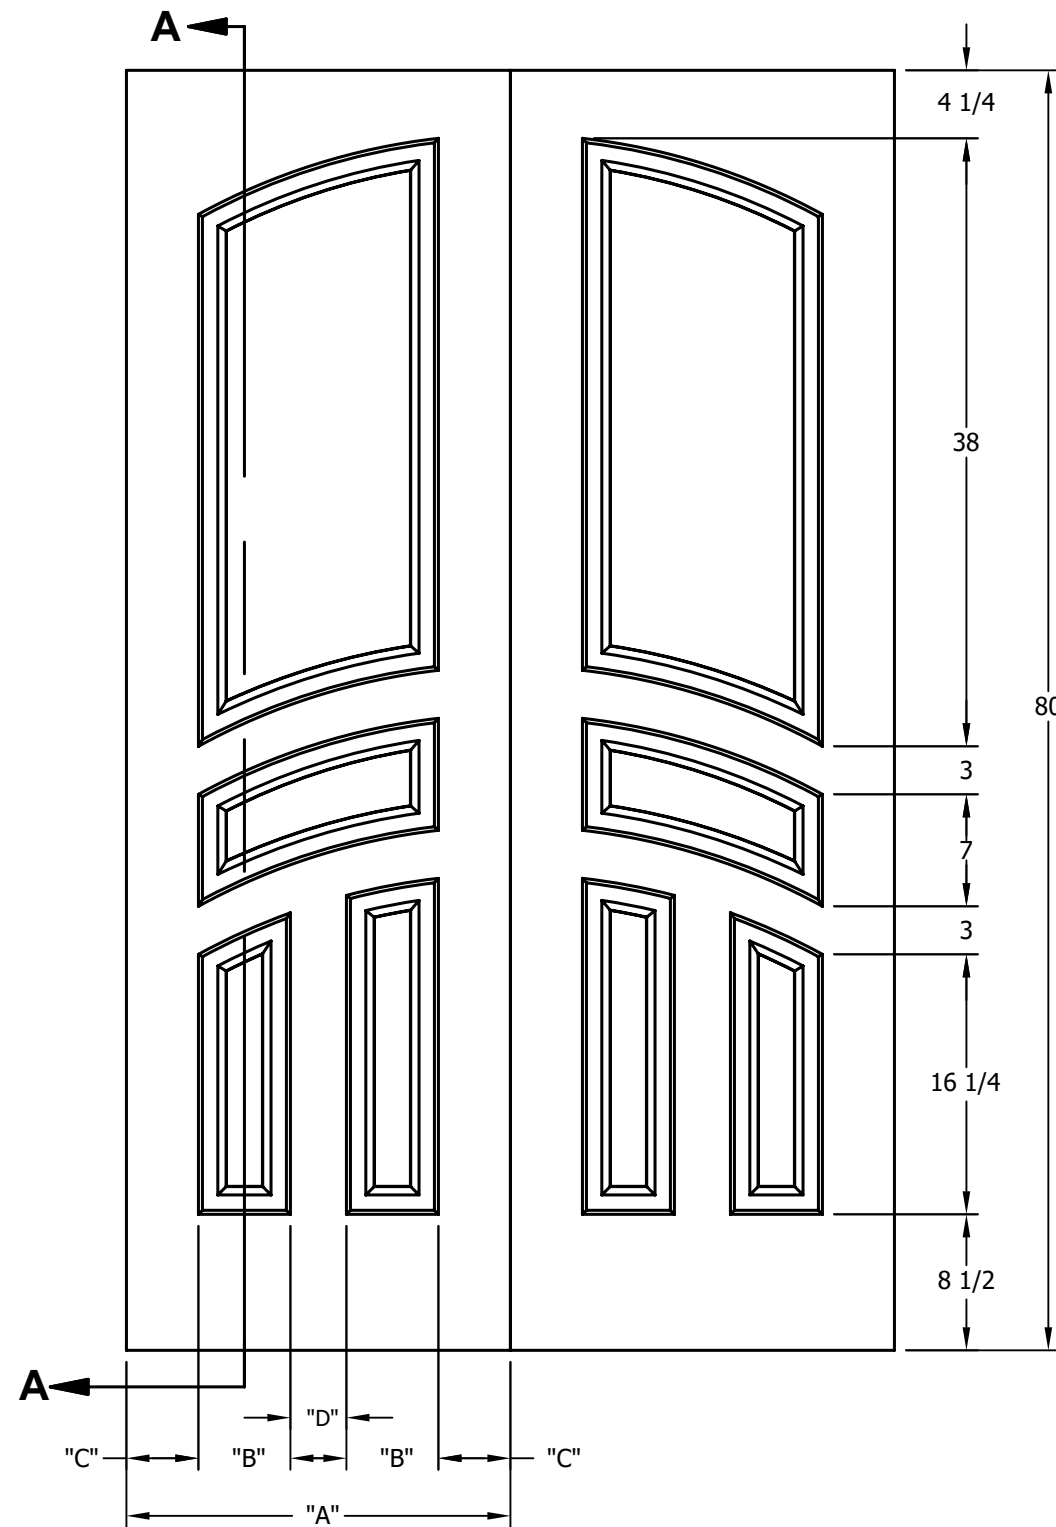

DIMENSION TABLE				
DOOR SIZE	"A"	"B"	"C"	"D"
4'-0" x 6'-8"	24"	5 3/4"	4 1/2"	3 1/2"
4'-4" x 6'-8"	26"	6 7/16"	4 1/2"	4 1/8"
4'-8" x 6'-8"	28"	7 7/16"	4 1/2"	4 1/8"
5'-0" x 6'-8"	30"	8 7/16"	4 1/2"	4 1/8"
5'-4" x 6'-8"	32"	9 7/16"	4 1/2"	4 1/8"
5'-8" x 6'-8"	34"	10 7/16"	4 1/2"	4 1/8"
6'-0" x 6'-8"	36"	11 7/16"	4 1/2"	4 1/8"

CREATION DATE:	<i>Darpet</i> doors & trim
REV. DATE: 01/01/2021	
TITLE:	CARVED INTERIOR DOOR
DESCRIPTION:	D 4150 COMMON CURVE 6'-8"