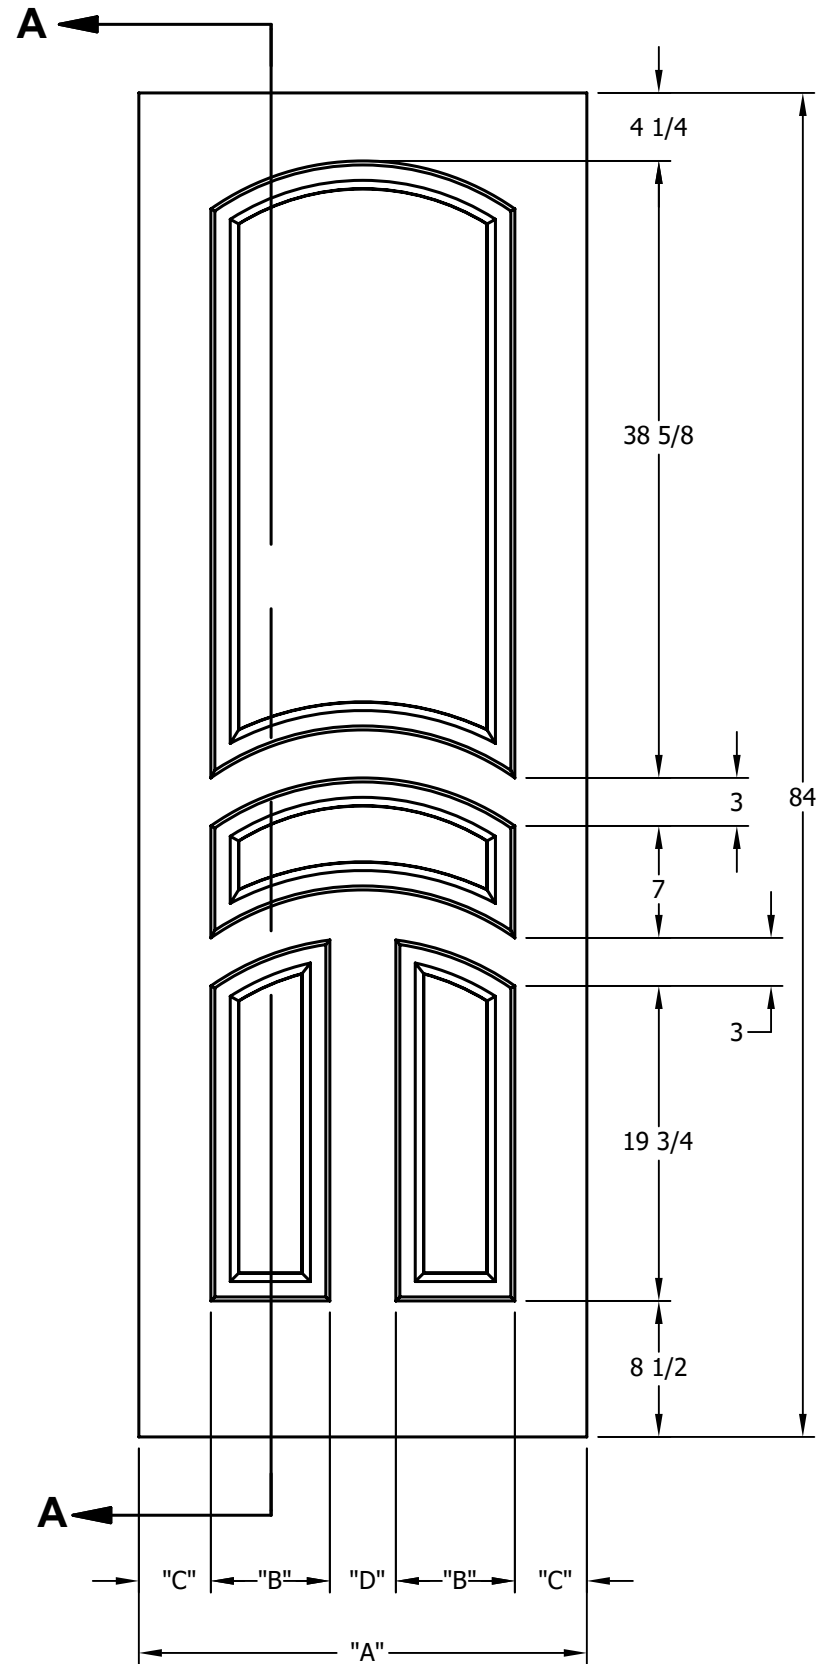

DIMENSION TABLE				
DOOR SIZE	"A"	"B"	"C"	"D"
1'-10" x 6'-8"	22"	5 1/8"	4 1/8"	3 1/2"
2'-0" x 6'-8"	24"	5 3/4"	4 1/2"	3 1/2"
2'-2" x 6'-8"	26"	6 7/16"	4 1/2"	4 1/8"
2'-4" x 6'-8"	28"	7 7/16"	4 1/2"	4 1/8"
2'-6" x 6'-8"	30"	8 7/16"	4 1/2"	4 1/8"
2'-8" x 6'-8"	32"	9 7/16"	4 1/2"	4 1/8"
2'-10" x 6'-8"	34"	10 7/16"	4 1/2"	4 1/8"
3'-0" x 6'-8"	36"	11 7/16"	4 1/2"	4 1/8"

CREATION DATE:	<i>Darpet</i> <small>doors & trim</small>
REV. DATE:	
01/01/2021	
TITLE:	CARVED INTERIOR DOOR
DESCRIPTION:	D 4150 6'-8"

DIMENSION TABLE				
DOOR SIZE	"A"	"B"	"C"	"D"
1'-10" x 7'-0"	22"	5 1/8"	4 1/8"	3 1/2"
2'-0" x 7'-0"	24"	5 3/4"	4 1/2"	3 1/2"
2'-2" x 7'-0"	26"	6 7/16"	4 1/2"	4 1/8"
2'-4" x 7'-0"	28"	7 7/16"	4 1/2"	4 1/8"
2'-6" x 7'-0"	30"	8 7/16"	4 1/2"	4 1/8"
2'-8" x 7'-0"	32"	9 7/16"	4 1/2"	4 1/8"
2'-10" x 7'-0"	34"	10 7/16"	4 1/2"	4 1/8"
3'-0" x 7'-0"	36"	11 7/16"	4 1/2"	4 1/8"

CREATION DATE:	<i>Darpet</i> doors & trim
REV. DATE: 01/01/2021	
TITLE:	CARVED INTERIOR DOOR
DESCRIPTION:	D 4150 7'-0"

DIMENSION TABLE				
DOOR SIZE	"A"	"B"	"C"	"D"
1'-10" x 8'-0"	22"	5 1/8"	4 1/8"	3 1/2"
2'-0" x 8'-0"	24"	5 3/4"	4 1/2"	3 1/2"
2'-2" x 8'-0"	26"	6 7/16"	4 1/2"	4 1/8"
2'-4" x 8'-0"	28"	7 7/16"	4 1/2"	4 1/8"
2'-6" x 8'-0"	30"	8 7/16"	4 1/2"	4 1/8"
2'-8" x 8'-0"	32"	9 7/16"	4 1/2"	4 1/8"
2'-10" x 8'-0"	34"	10 7/16"	4 1/2"	4 1/8"
3'-0" x 8'-0"	36"	11 7/16"	4 1/2"	4 1/8"

CREATION DATE:	<i>Darpet</i> <small>doors & trim inc.</small>
REV. DATE: 01/01/2021	
TITLE:	CARVED INTERIOR DOOR
DESCRIPTION:	D 4150 8'-0"

DIMENSION TABLE				
DOOR SIZE	"A"	"B"	"C"	"D"
4'-0" x 6'-8"	24"	5 3/4"	4 1/2"	3 1/2"
4'-4" x 6'-8"	26"	6 7/16"	4 1/2"	4 1/8"
4'-8" x 6'-8"	28"	7 7/16"	4 1/2"	4 1/8"
5'-0" x 6'-8"	30"	8 7/16"	4 1/2"	4 1/8"
5'-4" x 6'-8"	32"	9 7/16"	4 1/2"	4 1/8"
5'-8" x 6'-8"	34"	10 7/16"	4 1/2"	4 1/8"
6'-0" x 6'-8"	36"	11 7/16"	4 1/2"	4 1/8"