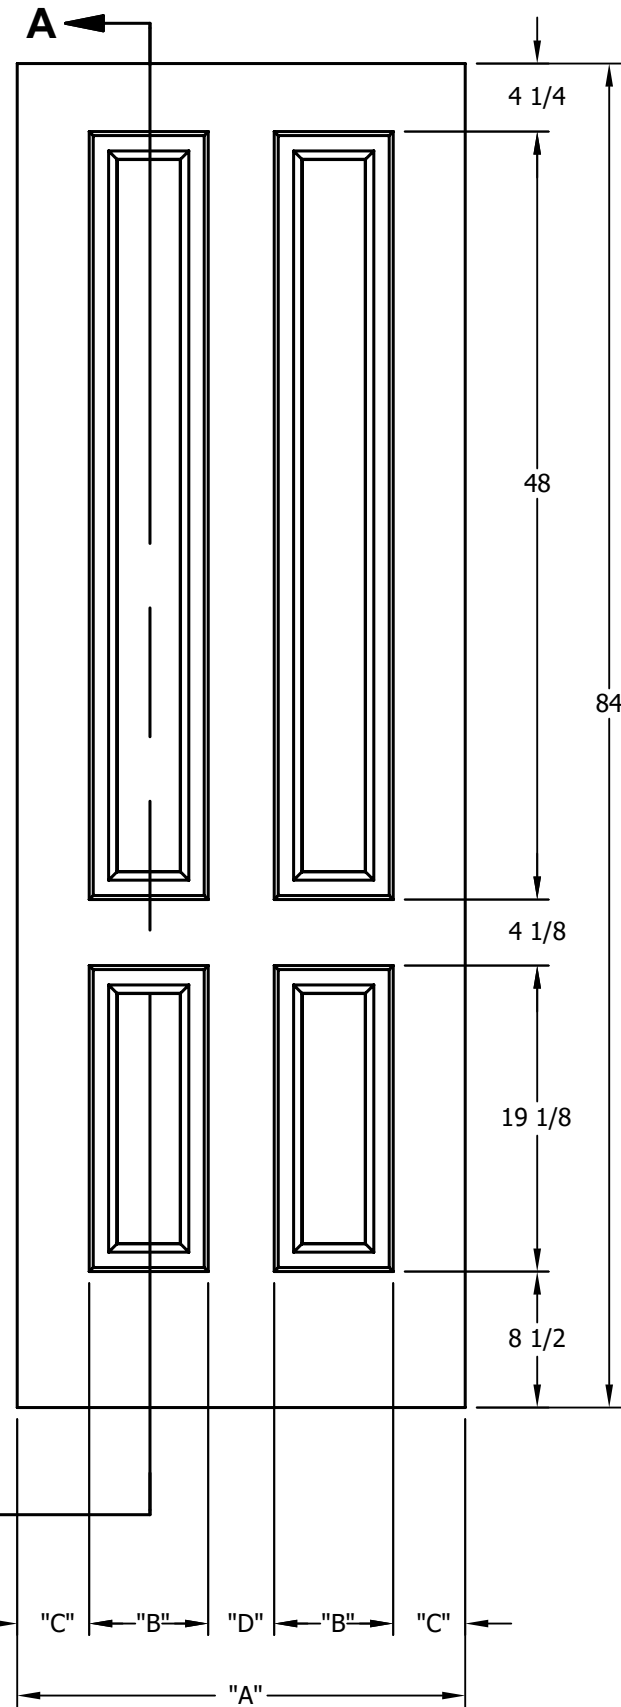

DIMENSION TABLE			
DOOR SIZE	"A"	"B"	"C"
1'-0" x 6'-8"	12"	6"	3"
1'-2" x 6'-8"	14"	7"	3 1/2"
1'-3" x 6'-8"	15"	8"	3 1/2"
1'-4" x 6'-8"	16"	9"	3 1/2"
1'-6" x 6'-8"	18"	9 3/4"	4 1/8"
1'-8" x 6'-8"	20"	11 3/4"	4 1/8"
1'-10" x 6'-8"	22"	13 3/4"	4 1/8"

DIMENSION TABLE				
DOOR SIZE	"A"	"B"	"C"	"D"
2'-0" x 6'-8"	24"	5 3/4"	4 1/2"	3 1/2"
2'-2" x 6'-8"	26"	6 7/16"	4 1/2"	4 1/8"
2'-4" x 6'-8"	28"	7 7/16"	4 1/2"	4 1/8"
2'-6" x 6'-8"	30"	8 7/16"	4 1/2"	4 1/8"
2'-8" x 6'-8"	32"	9 7/16"	4 1/2"	4 1/8"
2'-10" x 6'-8"	34"	10 7/16"	4 1/2"	4 1/8"
3'-0" x 6'-8"	36"	11 7/16"	4 1/2"	4 1/8"

CREATION DATE:	<i>Darpet</i> doors & trim
REV. DATE: 01/01/2021	
TITLE:	<b>CARVED INTERIOR DOOR</b>
DESCRIPTION:	<b>D 4140 6'-8"</b>

DIMENSION TABLE			
DOOR SIZE	"A"	"B"	"C"
1'-0" x 7'-0"	12"	6"	3"
1'-2" x 7'-0"	14"	7"	3 1/2"
1'-3" x 7'-0"	15"	8"	3 1/2"
1'-4" x 7'-0"	16"	9"	3 1/2"
1'-6" x 7'-0"	18"	9 3/4"	4 1/8"
1'-8" x 7'-0"	20"	11 3/4"	4 1/8"
1'-10" x 7'-0"	22"	13 3/4"	4 1/8"

DIMENSION TABLE				
DOOR SIZE	"A"	"B"	"C"	"D"
2'-0" x 7'-0"	24"	5 3/4"	4 1/2"	3 1/2"
2'-2" x 7'-0"	26"	6 7/16"	4 1/2"	4 1/8"
2'-4" x 7'-0"	28"	7 7/16"	4 1/2"	4 1/8"
2'-6" x 7'-0"	30"	8 7/16"	4 1/2"	4 1/8"
2'-8" x 7'-0"	32"	9 7/16"	4 1/2"	4 1/8"
2'-10" x 7'-0"	34"	10 7/16"	4 1/2"	4 1/8"
3'-0" x 7'-0"	36"	11 7/16"	4 1/2"	4 1/8"