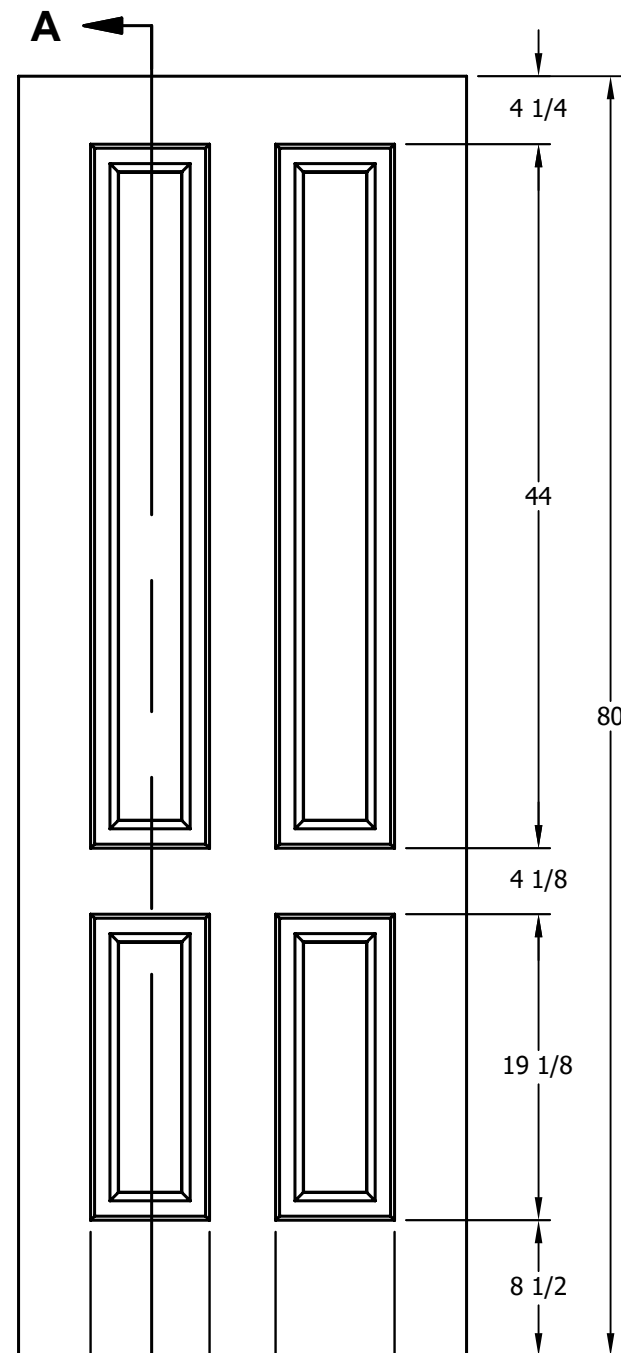

DIMENSION TABLE			
DOOR SIZE	"A"	"B"	"C"
1'-0" x 6'-8"	12"	6"	3"
1'-2" x 6'-8"	14"	7"	3 1/2"
1'-3" x 6'-8"	15"	8"	3 1/2"
1'-4" x 6'-8"	16"	9"	3 1/2"
1'-6" x 6'-8"	18"	9 3/4"	4 1/8"
1'-8" x 6'-8"	20"	11 3/4"	4 1/8"
1'-10" x 6'-8"	22"	13 3/4"	4 1/8"

DIMENSION TABLE				
DOOR SIZE	"A"	"B"	"C"	"D"
2'-0" x 6'-8"	24"	5 3/4"	4 1/2"	3 1/2"
2'-2" x 6'-8"	26"	6 7/16"	4 1/2"	4 1/8"
2'-4" x 6'-8"	28"	7 7/16"	4 1/2"	4 1/8"
2'-6" x 6'-8"	30"	8 7/16"	4 1/2"	4 1/8"
2'-8" x 6'-8"	32"	9 7/16"	4 1/2"	4 1/8"
2'-10" x 6'-8"	34"	10 7/16"	4 1/2"	4 1/8"
3'-0" x 6'-8"	36"	11 7/16"	4 1/2"	4 1/8"

CREATION DATE:	<i>Darpet</i> doors & trim
REV. DATE: 01/01/2021	
TITLE:	<b>CARVED INTERIOR DOOR</b>
DESCRIPTION:	<b>D 4140 6'-8"</b>

DIMENSION TABLE			
DOOR SIZE	"A"	"B"	"C"
1'-0" x 7'-0"	12"	6"	3"
1'-2" x 7'-0"	14"	7"	3 1/2"
1'-3" x 7'-0"	15"	8"	3 1/2"
1'-4" x 7'-0"	16"	9"	3 1/2"
1'-6" x 7'-0"	18"	9 3/4"	4 1/8"
1'-8" x 7'-0"	20"	11 3/4"	4 1/8"
1'-10" x 7'-0"	22"	13 3/4"	4 1/8"

DIMENSION TABLE				
DOOR SIZE	"A"	"B"	"C"	"D"
2'-0" x 7'-0"	24"	5 3/4"	4 1/2"	3 1/2"
2'-2" x 7'-0"	26"	6 7/16"	4 1/2"	4 1/8"
2'-4" x 7'-0"	28"	7 7/16"	4 1/2"	4 1/8"
2'-6" x 7'-0"	30"	8 7/16"	4 1/2"	4 1/8"
2'-8" x 7'-0"	32"	9 7/16"	4 1/2"	4 1/8"
2'-10" x 7'-0"	34"	10 7/16"	4 1/2"	4 1/8"
3'-0" x 7'-0"	36"	11 7/16"	4 1/2"	4 1/8"