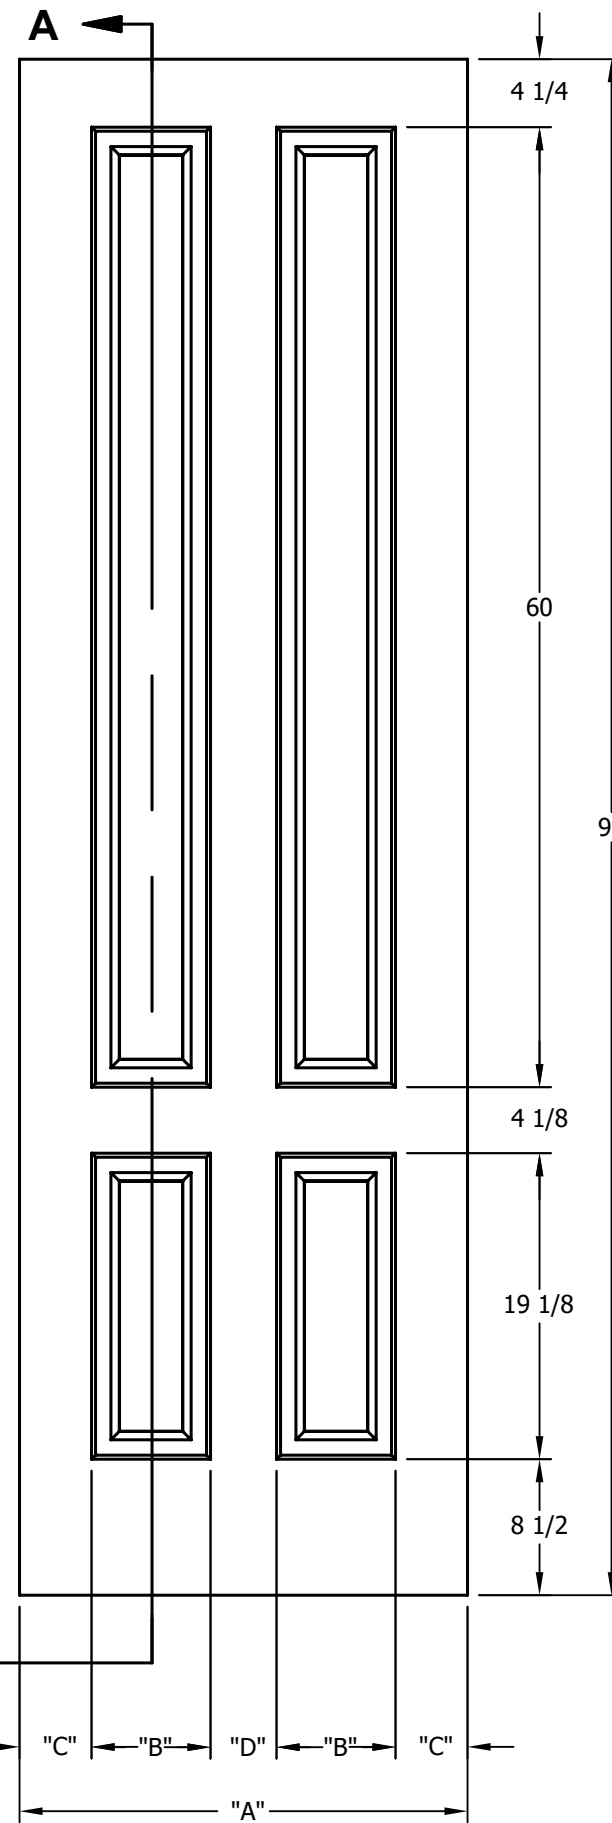

DIMENSION TABLE				
DOOR SIZE	"A"	"B"	"C"	"D"
2'-0" x 8'-0"	24"	5 3/4"	4 1/2"	3 1/2"
2'-2" x 8'-0"	26"	6 7/16"	4 1/2"	4 1/8"
2'-4" x 8'-0"	28"	7 7/16"	4 1/2"	4 1/8"
2'-6" x 8'-0"	30"	8 7/16"	4 1/2"	4 1/8"
2'-8" x 8'-0"	32"	9 7/16"	4 1/2"	4 1/8"
2'-10" x 8'-0"	34"	10 7/16"	4 1/2"	4 1/8"
3'-0" x 8'-0"	36"	11 7/16"	4 1/2"	4 1/8"

CREATION DATE:	<i>Darpet</i> doors & trim
REV. DATE: 01/01/2021	
TITLE:	CARVED INTERIOR DOOR
DESCRIPTION:	D 4140 8'-0"