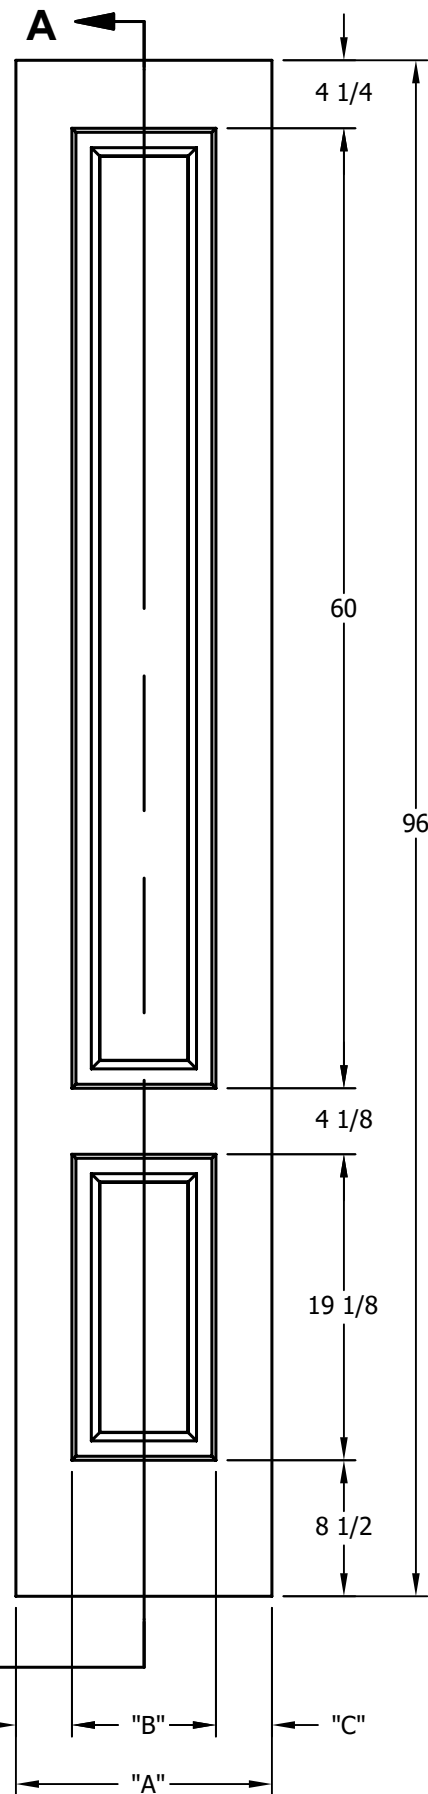

DIMENSION TABLE			
DOOR SIZE	"A"	"B"	"C"
1'-0" x 8'-0"	12"	6"	3"
1'-2" x 8'-0"	14"	7"	3 1/2"
1'-3" x 8'-0"	15"	8"	3 1/2"
1'-4" x 8'-0"	16"	9"	3 1/2"
1'-6" x 8'-0"	18"	9 3/4"	4 1/8"
1'-8" x 8'-0"	20"	11 3/4"	4 1/8"
1'-10" x 8'-0"	22"	13 3/4"	4 1/8"