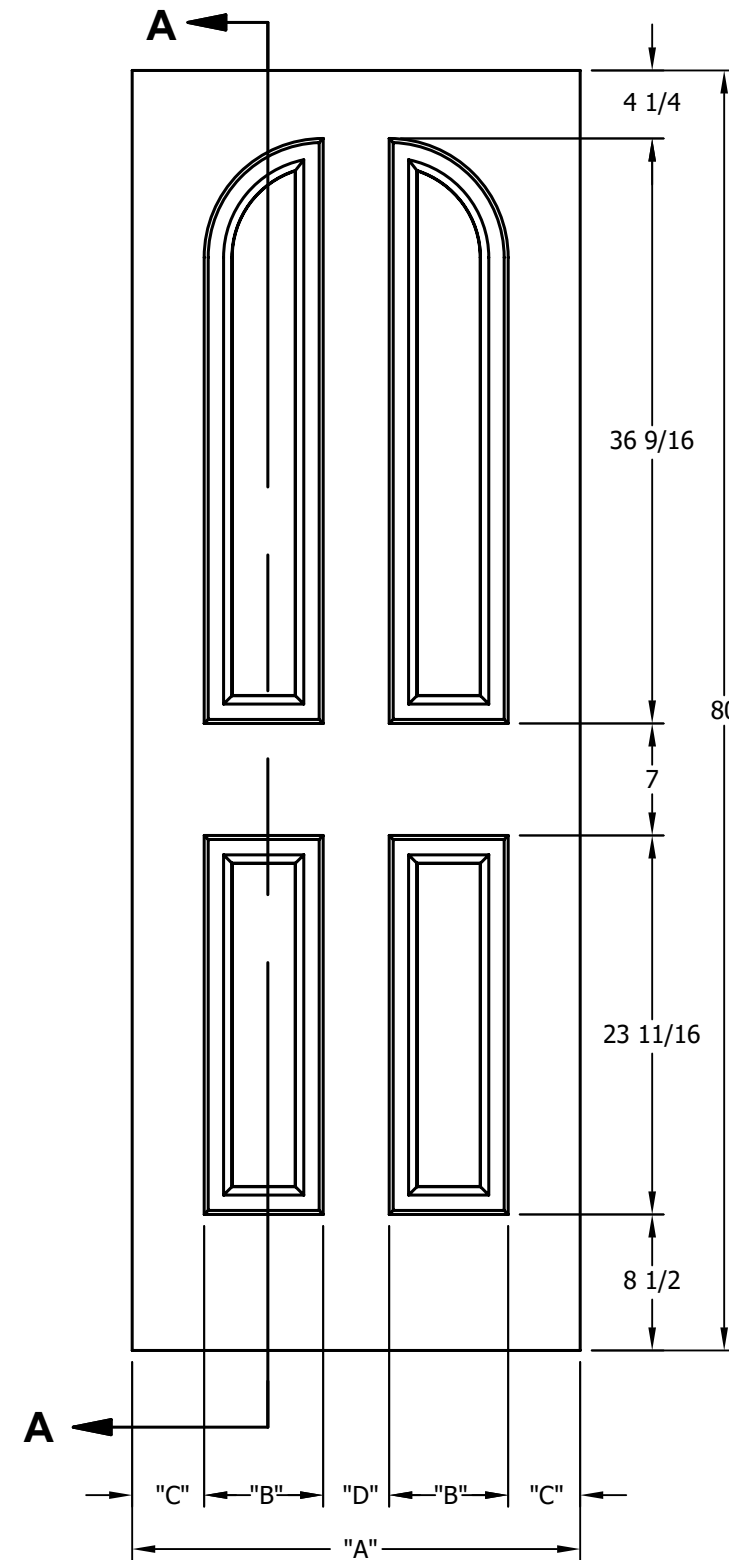

DIMENSION TABLE			
DOOR SIZE	"A"	"B"	"C"
1'-0" x 6'-8"	12"	6"	3"
1'-2" x 6'-8"	14"	7"	3 1/2"
1'-3" x 6'-8"	15"	8"	3 1/2"
1'-4" x 6'-8"	16"	9"	3 1/2"
1'-6" x 6'-8"	18"	9 3/4"	4 1/8"
1'-8" x 6'-8"	20"	11 3/4"	4 1/8"
1'-10" x 6'-8"	22"	13 3/4"	4 1/8"

DIMENSION TABLE				
DOOR SIZE	"A"	"B"	"C"	"D"
2'-0" x 6'-8"	24"	5 3/4"	4 1/2"	3 1/2"
2'-2" x 6'-8"	26"	6 7/16"	4 1/2"	4 1/8"
2'-4" x 6'-8"	28"	7 7/16"	4 1/2"	4 1/8"
2'-6" x 6'-8"	30"	8 7/16"	4 1/2"	4 1/8"
2'-8" x 6'-8"	32"	9 7/16"	4 1/2"	4 1/8"
2'-10" x 6'-8"	34"	10 7/16"	4 1/2"	4 1/8"
3'-0" x 6'-8"	36"	11 7/16"	4 1/2"	4 1/8"

CREATION DATE:	<i>Darpet</i> doors & trim
REV. DATE: 01/01/2021	
TITLE:	<b>CARVED INTERIOR DOOR</b>
DESCRIPTION:	<b>D 4070 6'-8"</b>

DIMENSION TABLE			
DOOR SIZE	"A"	"B"	"C"
1'-0" x 7'-0"	12"	6"	3"
1'-2" x 7'-0"	14"	7"	3 1/2"
1'-3" x 7'-0"	15"	8"	3 1/2"
1'-4" x 7'-0"	16"	9"	3 1/2"
1'-6" x 7'-0"	18"	9 3/4"	4 1/8"
1'-8" x 7'-0"	20"	11 3/4"	4 1/8"
1'-10" x 7'-0"	22"	13 3/4"	4 1/8"

DIMENSION TABLE				
DOOR SIZE	"A"	"B"	"C"	"D"
2'-0" x 7'-0"	24"	5 3/4"	4 1/2"	3 1/2"
2'-2" x 7'-0"	26"	6 7/16"	4 1/2"	4 1/8"
2'-4" x 7'-0"	28"	7 7/16"	4 1/2"	4 1/8"
2'-6" x 7'-0"	30"	8 7/16"	4 1/2"	4 1/8"
2'-8" x 7'-0"	32"	9 7/16"	4 1/2"	4 1/8"
2'-10" x 7'-0"	34"	10 7/16"	4 1/2"	4 1/8"
3'-0" x 7'-0"	36"	11 7/16"	4 1/2"	4 1/8"