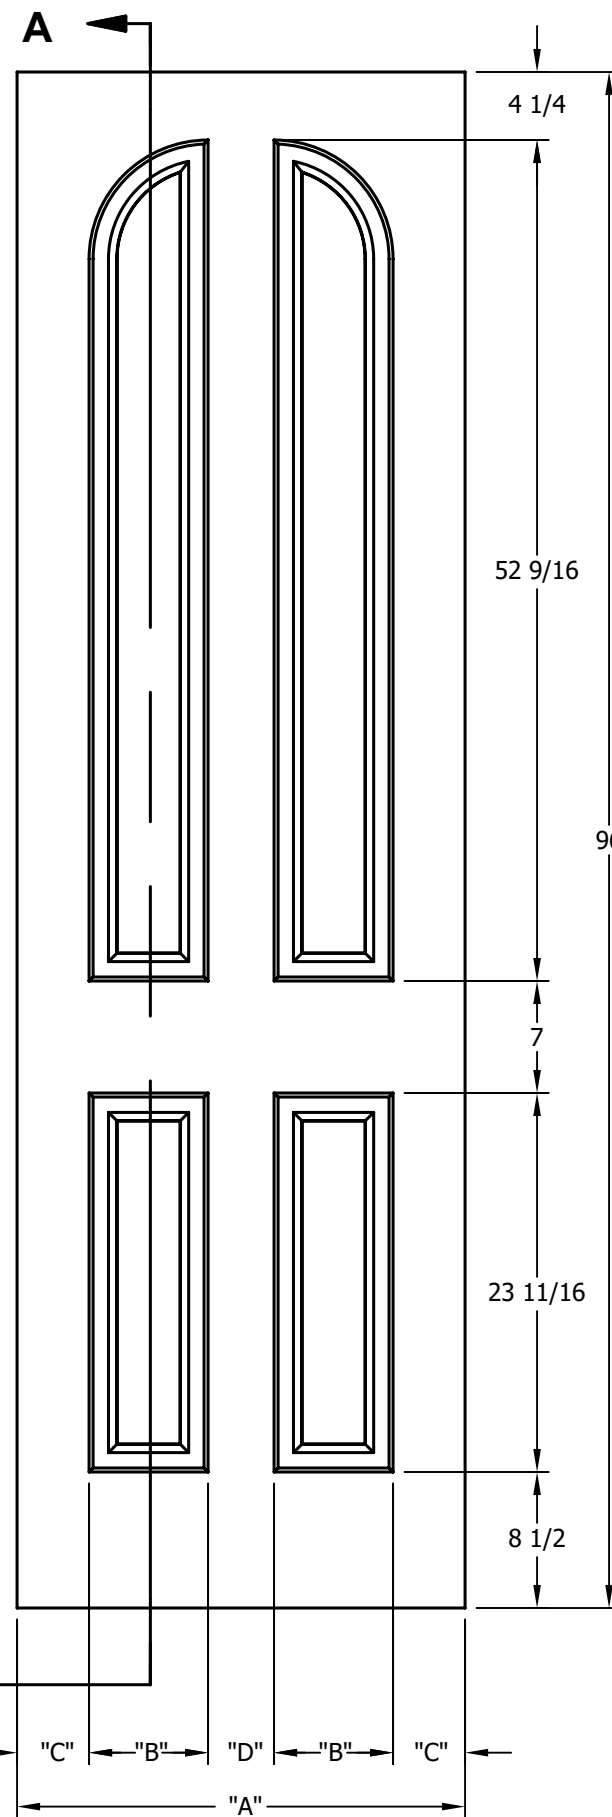

DIMENSION TABLE				
DOOR SIZE	"A"	"B"	"C"	"D"
2'-0" x 8'-0"	24"	5 3/4"	4 1/2"	3 1/2"
2'-2" x 8'-0"	26"	6 7/16"	4 1/2"	4 1/8"
2'-4" x 8'-0"	28"	7 7/16"	4 1/2"	4 1/8"
2'-6" x 8'-0"	30"	8 7/16"	4 1/2"	4 1/8"
2'-8" x 8'-0"	32"	9 7/16"	4 1/2"	4 1/8"
2'-10" x 8'-0"	34"	10 7/16"	4 1/2"	4 1/8"
3'-0" x 8'-0"	36"	11 7/16"	4 1/2"	4 1/8"

CREATION DATE:	<i>Darpet</i> doors & trim
REV. DATE: 01/01/2021	
TITLE:	CARVED INTERIOR DOOR
DESCRIPTION:	D 4070 8'-0"