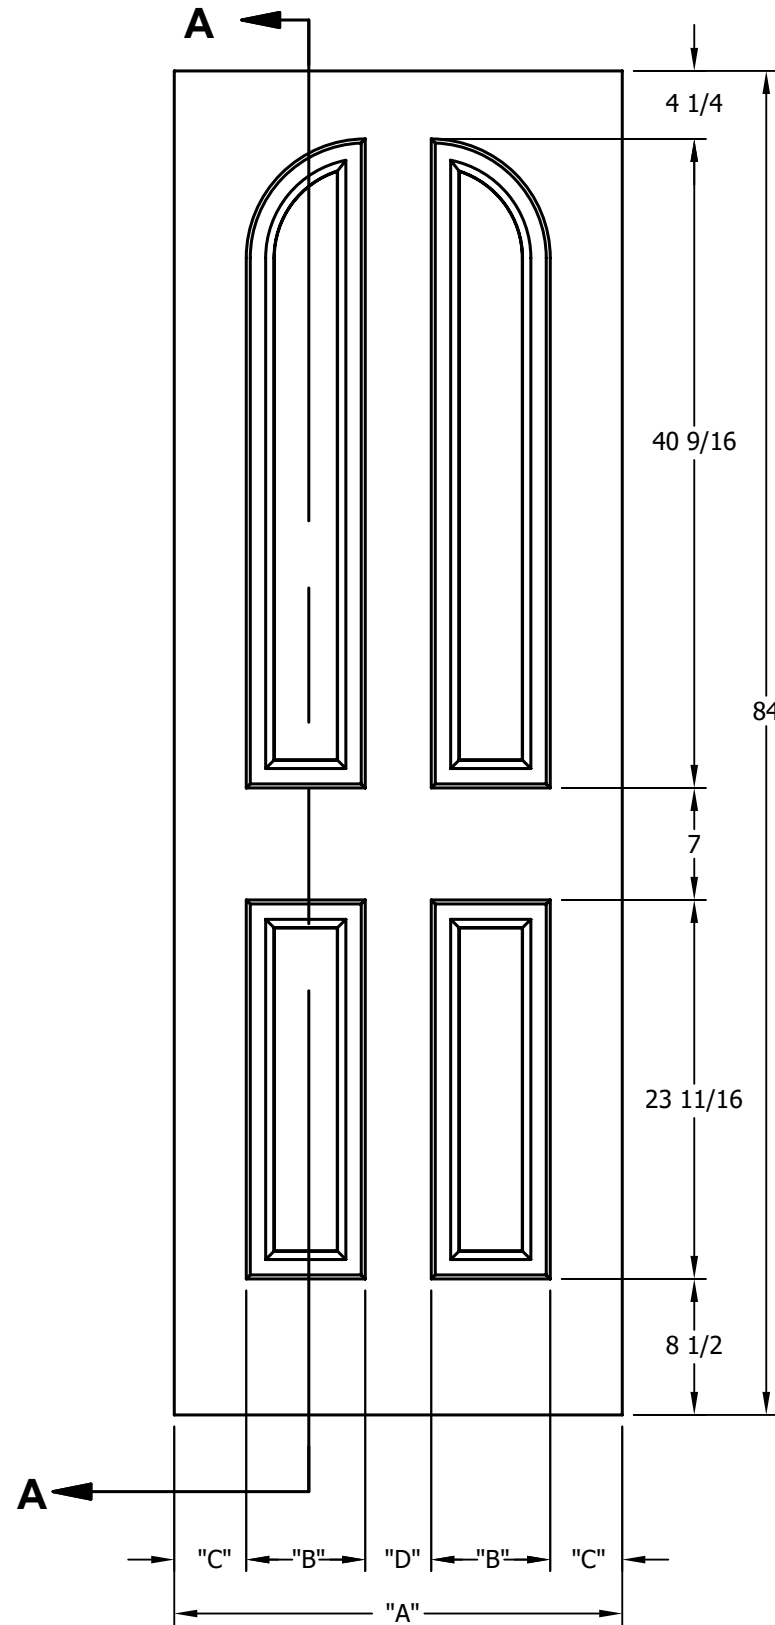

DIMENSION TABLE			
DOOR SIZE	"A"	"B"	"C"
1'-0" x 6'-8"	12"	6"	3"
1'-2" x 6'-8"	14"	7"	3 1/2"
1'-3" x 6'-8"	15"	8"	3 1/2"
1'-4" x 6'-8"	16"	9"	3 1/2"
1'-6" x 6'-8"	18"	9 3/4"	4 1/8"
1'-8" x 6'-8"	20"	11 3/4"	4 1/8"
1'-10" x 6'-8"	22"	13 3/4"	4 1/8"

DIMENSION TABLE				
DOOR SIZE	"A"	"B"	"C"	"D"
2'-0" x 6'-8"	24"	5 3/4"	4 1/2"	3 1/2"
2'-2" x 6'-8"	26"	6 7/16"	4 1/2"	4 1/8"
2'-4" x 6'-8"	28"	7 7/16"	4 1/2"	4 1/8"
2'-6" x 6'-8"	30"	8 7/16"	4 1/2"	4 1/8"
2'-8" x 6'-8"	32"	9 7/16"	4 1/2"	4 1/8"
2'-10" x 6'-8"	34"	10 7/16"	4 1/2"	4 1/8"
3'-0" x 6'-8"	36"	11 7/16"	4 1/2"	4 1/8"

CREATION DATE:	<i>Darpet</i> doors & trim
REV. DATE: 01/01/2021	
TITLE:	<b>CARVED INTERIOR DOOR</b>
DESCRIPTION:	<b>D 4070 6'-8"</b>

DIMENSION TABLE			
DOOR SIZE	"A"	"B"	"C"
1'-0" x 7'-0"	12"	6"	3"
1'-2" x 7'-0"	14"	7"	3 1/2"
1'-3" x 7'-0"	15"	8"	3 1/2"
1'-4" x 7'-0"	16"	9"	3 1/2"
1'-6" x 7'-0"	18"	9 3/4"	4 1/8"
1'-8" x 7'-0"	20"	11 3/4"	4 1/8"
1'-10" x 7'-0"	22"	13 3/4"	4 1/8"

DIMENSION TABLE				
DOOR SIZE	"A"	"B"	"C"	"D"
2'-0" x 7'-0"	24"	5 3/4"	4 1/2"	3 1/2"
2'-2" x 7'-0"	26"	6 7/16"	4 1/2"	4 1/8"
2'-4" x 7'-0"	28"	7 7/16"	4 1/2"	4 1/8"
2'-6" x 7'-0"	30"	8 7/16"	4 1/2"	4 1/8"
2'-8" x 7'-0"	32"	9 7/16"	4 1/2"	4 1/8"
2'-10" x 7'-0"	34"	10 7/16"	4 1/2"	4 1/8"
3'-0" x 7'-0"	36"	11 7/16"	4 1/2"	4 1/8"