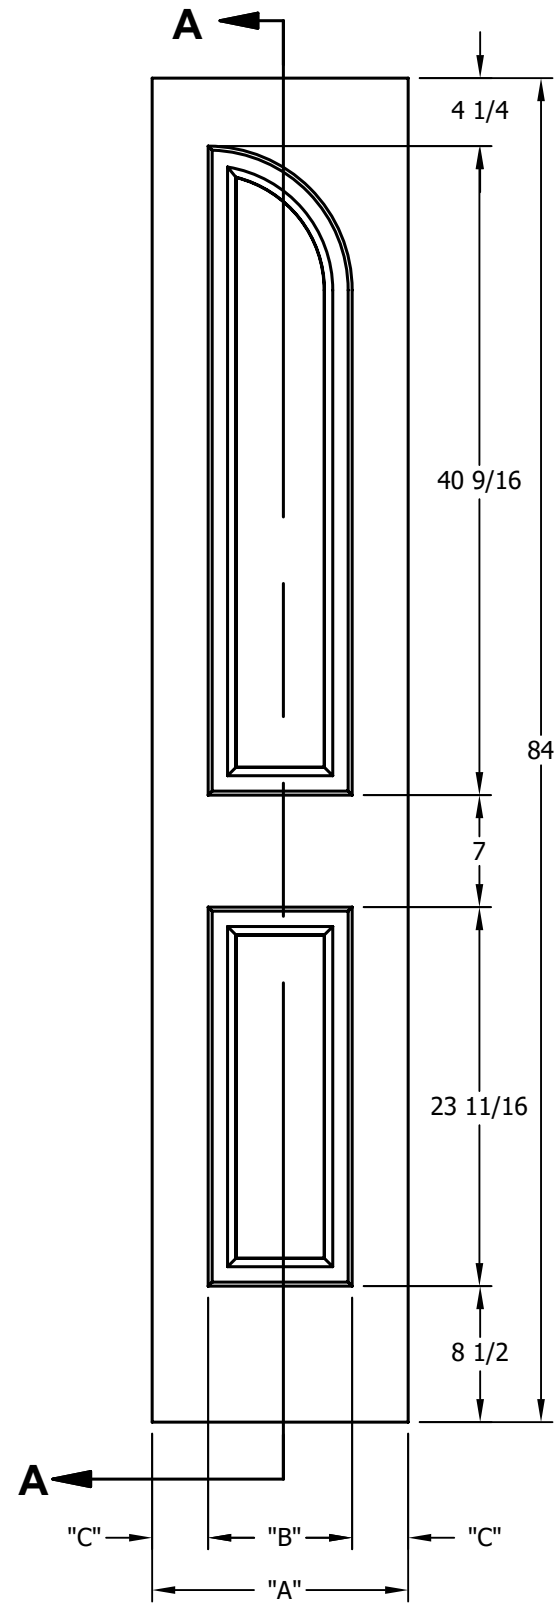

DIMENSION TABLE			
DOOR SIZE	"A"	"B"	"C"
1'-0" x 6'-8"	12"	6"	3"
1'-2" x 6'-8"	14"	7"	3 1/2"
1'-3" x 6'-8"	15"	8"	3 1/2"
1'-4" x 6'-8"	16"	9"	3 1/2"
1'-6" x 6'-8"	18"	9 3/4"	4 1/8"
1'-8" x 6'-8"	20"	11 3/4"	4 1/8"
1'-10" x 6'-8"	22"	13 3/4"	4 1/8"

DIMENSION TABLE				
DOOR SIZE	"A"	"B"	"C"	"D"
2'-0" x 6'-8"	24"	5 3/4"	4 1/2"	3 1/2"
2'-2" x 6'-8"	26"	6 7/16"	4 1/2"	4 1/8"
2'-4" x 6'-8"	28"	7 7/16"	4 1/2"	4 1/8"
2'-6" x 6'-8"	30"	8 7/16"	4 1/2"	4 1/8"
2'-8" x 6'-8"	32"	9 7/16"	4 1/2"	4 1/8"
2'-10" x 6'-8"	34"	10 7/16"	4 1/2"	4 1/8"
3'-0" x 6'-8"	36"	11 7/16"	4 1/2"	4 1/8"

CREATION DATE:	<i>Darpet</i> doors & trim
REV. DATE: 01/01/2021	
TITLE:	<b>CARVED INTERIOR DOOR</b>
DESCRIPTION:	<b>D 4070 6'-8"</b>

DIMENSION TABLE			
DOOR SIZE	"A"	"B"	"C"
1'-0" x 7'-0"	12"	6"	3"
1'-2" x 7'-0"	14"	7"	3 1/2"
1'-3" x 7'-0"	15"	8"	3 1/2"
1'-4" x 7'-0"	16"	9"	3 1/2"
1'-6" x 7'-0"	18"	9 3/4"	4 1/8"
1'-8" x 7'-0"	20"	11 3/4"	4 1/8"
1'-10" x 7'-0"	22"	13 3/4"	4 1/8"

DIMENSION TABLE				
DOOR SIZE	"A"	"B"	"C"	"D"
2'-0" x 7'-0"	24"	5 3/4"	4 1/2"	3 1/2"
2'-2" x 7'-0"	26"	6 7/16"	4 1/2"	4 1/8"
2'-4" x 7'-0"	28"	7 7/16"	4 1/2"	4 1/8"
2'-6" x 7'-0"	30"	8 7/16"	4 1/2"	4 1/8"
2'-8" x 7'-0"	32"	9 7/16"	4 1/2"	4 1/8"
2'-10" x 7'-0"	34"	10 7/16"	4 1/2"	4 1/8"
3'-0" x 7'-0"	36"	11 7/16"	4 1/2"	4 1/8"