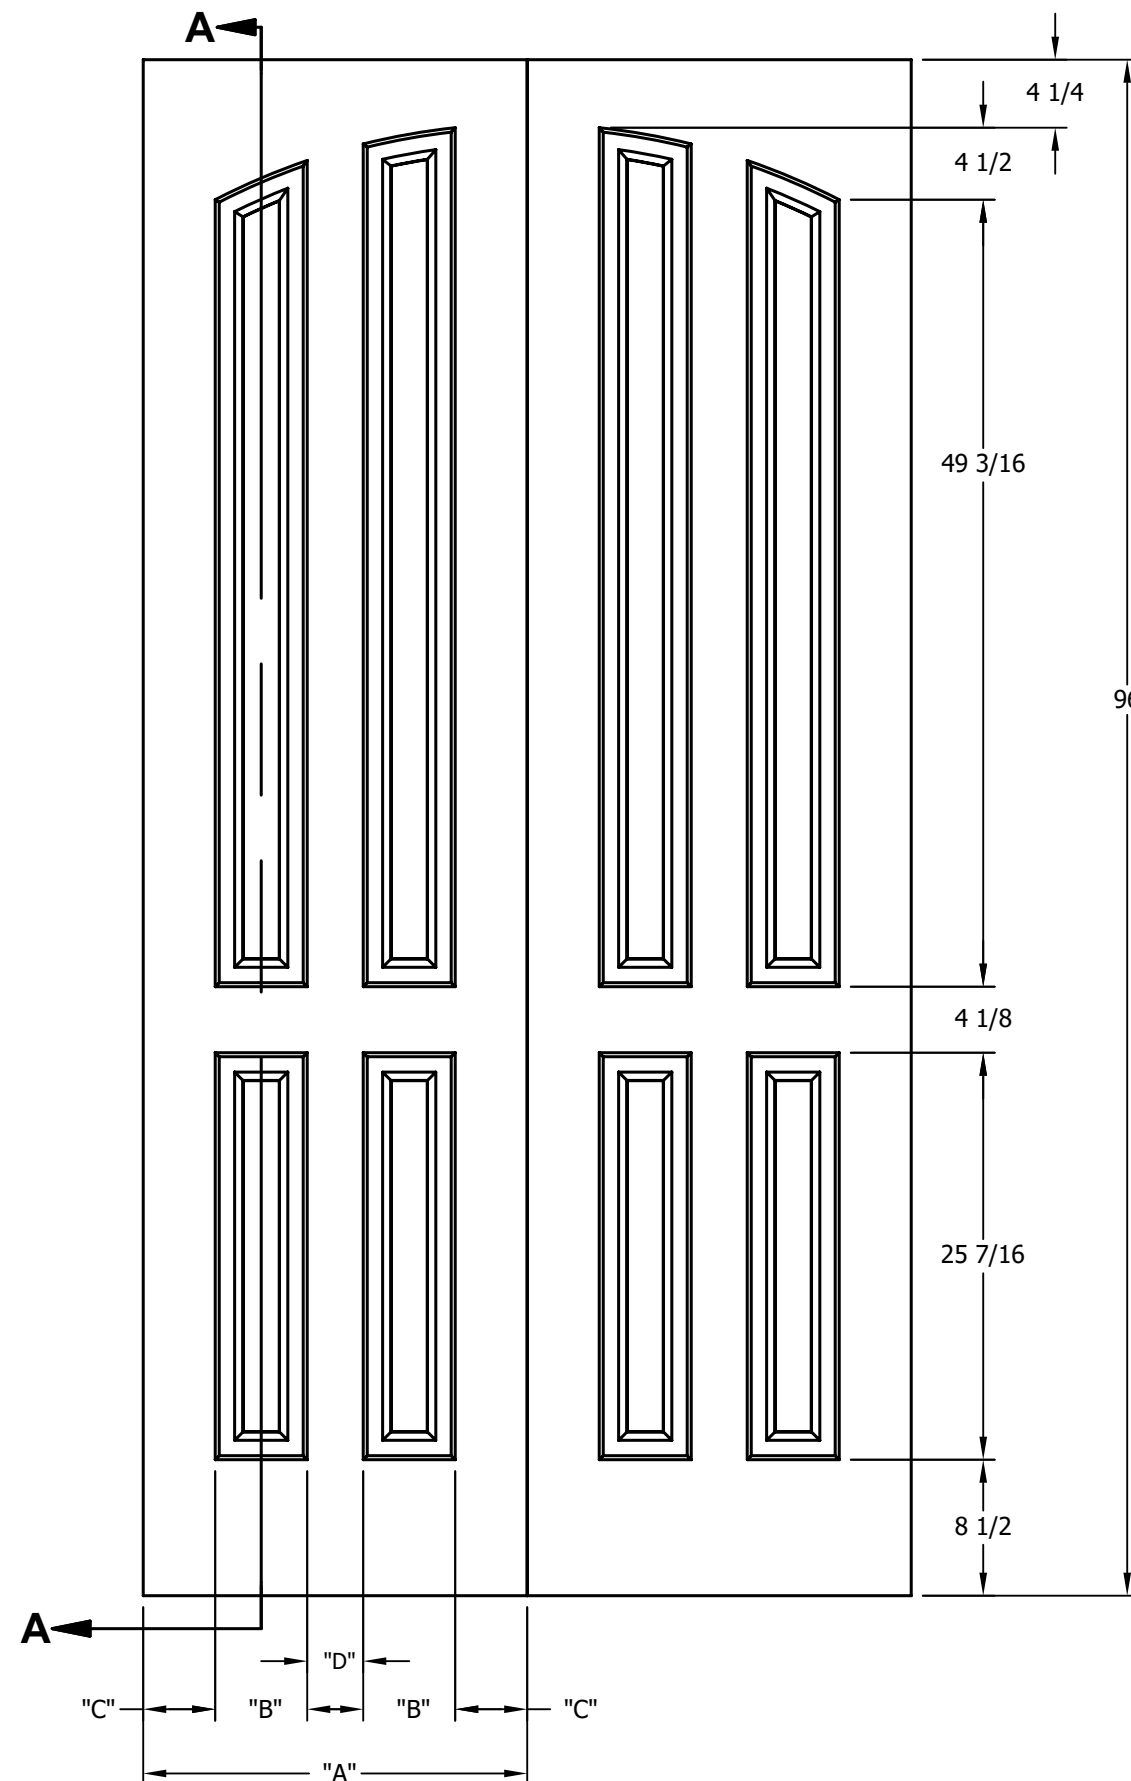

DIMENSION TABLE				
DOOR SIZE	"A"	"B"	"C"	"D"
4'-0" x 8'-0"	24"	5 3/4"	4 1/2"	3 1/2"
4'-4" x 8'-0"	26"	6 7/16"	4 1/2"	4 1/8"
4'-8" x 8'-0"	28"	7 7/16"	4 1/2"	4 1/8"
5'-0" x 8'-0"	30"	8 7/16"	4 1/2"	4 1/8"
5'-4" x 8'-0"	32"	9 7/16"	4 1/2"	4 1/8"
5'-8" x 8'-0"	34"	10 7/16"	4 1/2"	4 1/8"
6'-0" x 8'-0"	36"	11 7/16"	4 1/2"	4 1/8"

CREATION DATE:	<i>Darpet</i> doors & trim
REV. DATE: 01/01/2021	
TITLE:	CARVED INTERIOR DOOR
DESCRIPTION:	D 4050 COMMON CURVE 8'-0"