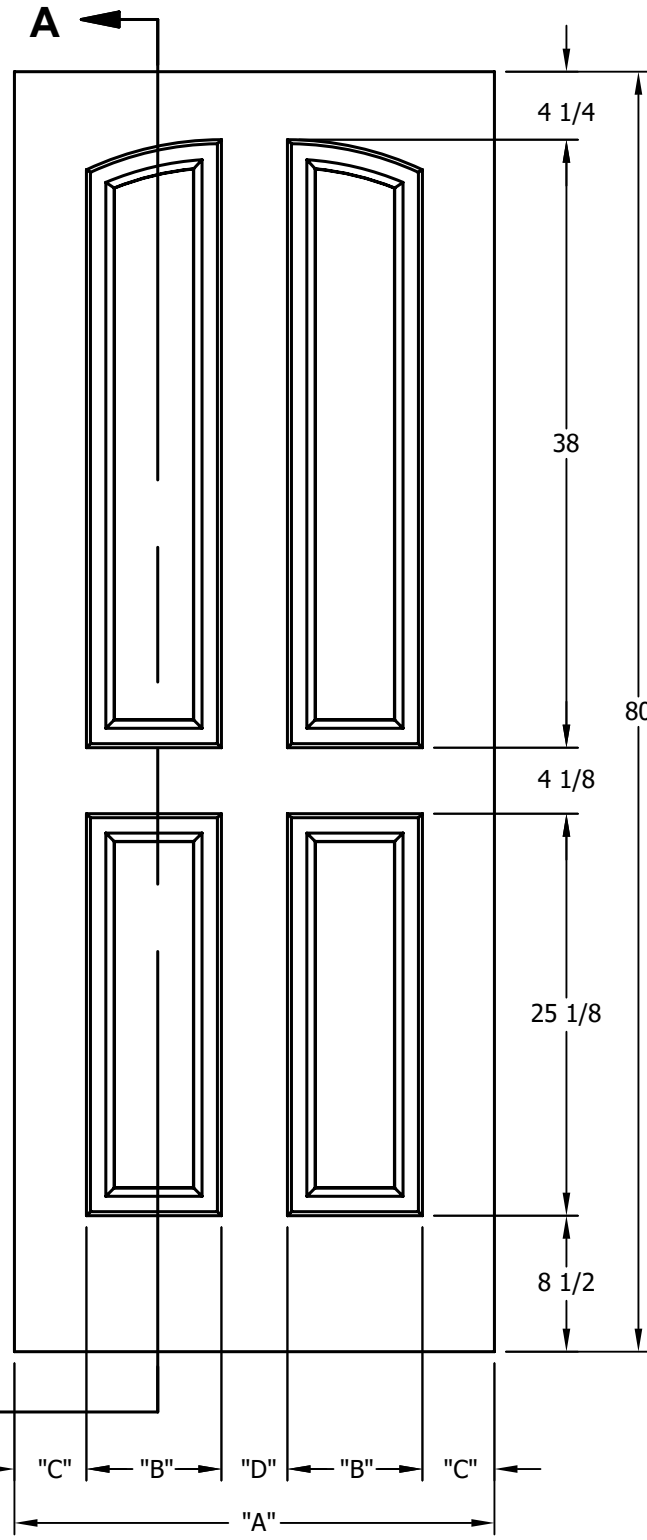

DIMENSION TABLE			
DOOR SIZE	"A"	"B"	"C"
1'-0" x 6'-8"	12"	6"	3"
1'-2" x 6'-8"	14"	7"	3 1/2"
1'-3" x 6'-8"	15"	8"	3 1/2"
1'-4" x 6'-8"	16"	9"	3 1/2"
1'-6" x 6'-8"	18"	9 3/4"	4 1/8"
1'-8" x 6'-8"	20"	11 3/4"	4 1/8"
1'-10" x 6'-8"	22"	13 3/4"	4 1/8"

DIMENSION TABLE				
DOOR SIZE	"A"	"B"	"C"	"D"
2'-0" x 6'-8"	24"	5 3/4"	4 1/2"	3 1/2"
2'-2" x 6'-8"	26"	6 7/16"	4 1/2"	4 1/8"
2'-4" x 6'-8"	28"	7 7/16"	4 1/2"	4 1/8"
2'-6" x 6'-8"	30"	8 7/16"	4 1/2"	4 1/8"
2'-8" x 6'-8"	32"	9 7/16"	4 1/2"	4 1/8"
2'-10" x 6'-8"	34"	10 7/16"	4 1/2"	4 1/8"
3'-0" x 6'-8"	36"	11 7/16"	4 1/2"	4 1/8"

CREATION DATE:	<i>Darpet</i> <small>doors & trim</small>
REV. DATE:	
01/01/2021	
TITLE:	CARVED INTERIOR DOOR
DESCRIPTION:	D 4050 6'-8"

DIMENSION TABLE			
DOOR SIZE	"A"	"B"	"C"
1'-0" x 7'-0"	12"	6"	3"
1'-2" x 7'-0"	14"	7"	3 1/2"
1'-3" x 7'-0"	15"	8"	3 1/2"
1'-4" x 7'-0"	16"	9"	3 1/2"
1'-6" x 7'-0"	18"	9 3/4"	4 1/8"
1'-8" x 7'-0"	20"	11 3/4"	4 1/8"
1'-10" x 7'-0"	22"	13 3/4"	4 1/8"

DIMENSION TABLE				
DOOR SIZE	"A"	"B"	"C"	"D"
2'-0" x 7'-0"	24"	5 3/4"	4 1/2"	3 1/2"
2'-2" x 7'-0"	26"	6 7/16"	4 1/2"	4 1/8"
2'-4" x 7'-0"	28"	7 7/16"	4 1/2"	4 1/8"
2'-6" x 7'-0"	30"	8 7/16"	4 1/2"	4 1/8"
2'-8" x 7'-0"	32"	9 7/16"	4 1/2"	4 1/8"
2'-10" x 7'-0"	34"	10 7/16"	4 1/2"	4 1/8"
3'-0" x 7'-0"	36"	11 7/16"	4 1/2"	4 1/8"