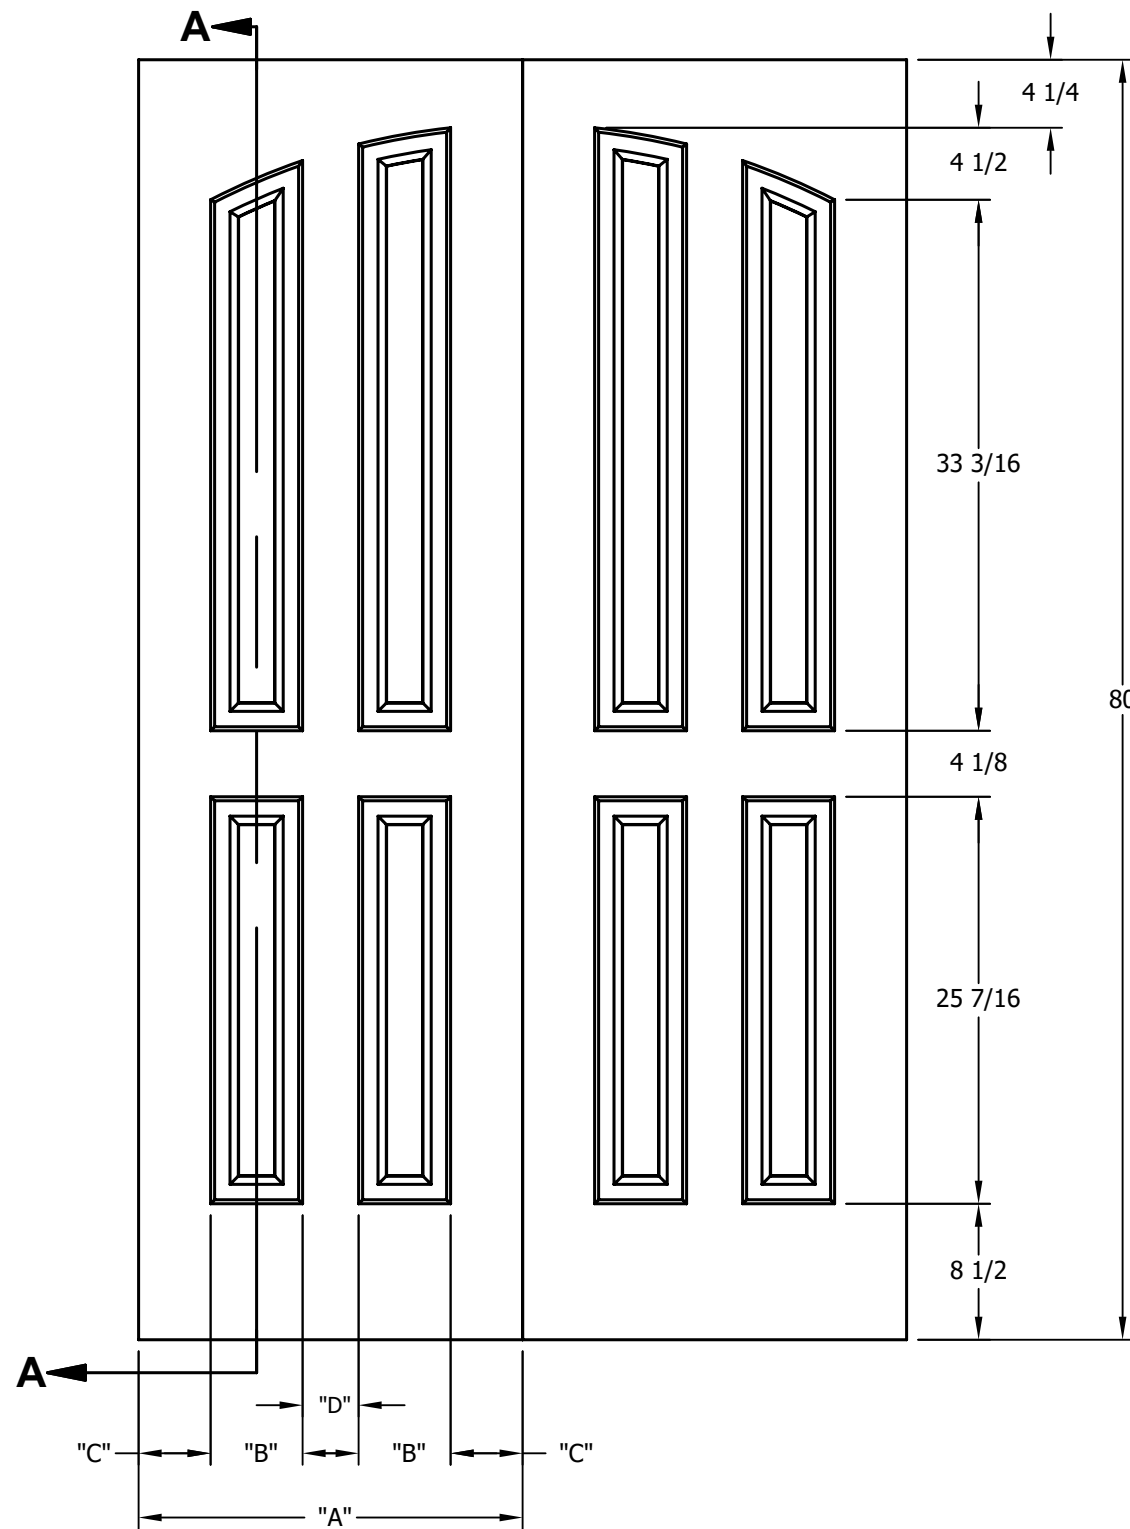

DIMENSION TABLE				
DOOR SIZE	"A"	"B"	"C"	"D"
2'-0" x 7'-0"	24"	5 3/4"	4 1/2"	3 1/2"
2'-2" x 7'-0"	26"	6 7/16"	4 1/2"	4 1/8"
2'-4" x 7'-0"	28"	7 7/16"	4 1/2"	4 1/8"
2'-6" x 7'-0"	30"	8 7/16"	4 1/2"	4 1/8"
2'-8" x 7'-0"	32"	9 7/16"	4 1/2"	4 1/8"
2'-10" x 7'-0"	34"	10 7/16"	4 1/2"	4 1/8"
3'-0" x 7'-0"	36"	11 7/16"	4 1/2"	4 1/8"

CREATION DATE:	<i>Darpet</i> doors & trim
REV. DATE: 01/01/2021	
TITLE:	CARVED INTERIOR DOOR
DESCRIPTION:	D 4050 7'-0"

DIMENSION TABLE			
DOOR SIZE	"A"	"B"	"C"
1'-0" x 8'-0"	12"	6"	3"
1'-2" x 8'-0"	14"	7"	3 1/2"
1'-3" x 8'-0"	15"	8"	3 1/2"
1'-4" x 8'-0"	16"	9"	3 1/2"
1'-6" x 8'-0"	18"	9 3/4"	4 1/8"
1'-8" x 8'-0"	20"	11 3/4"	4 1/8"
1'-10" x 8'-0"	22"	13 3/4"	4 1/8"

DIMENSION TABLE				
DOOR SIZE	"A"	"B"	"C"	"D"
2'-0" x 8'-0"	24"	5 3/4"	4 1/2"	3 1/2"
2'-2" x 8'-0"	26"	6 7/16"	4 1/2"	4 1/8"
2'-4" x 8'-0"	28"	7 7/16"	4 1/2"	4 1/8"
2'-6" x 8'-0"	30"	8 7/16"	4 1/2"	4 1/8"
2'-8" x 8'-0"	32"	9 7/16"	4 1/2"	4 1/8"
2'-10" x 8'-0"	34"	10 7/16"	4 1/2"	4 1/8"
3'-0" x 8'-0"	36"	11 7/16"	4 1/2"	4 1/8"

CREATION DATE:	<i>Darpet</i> doors & trim
REV. DATE: 01/01/2021	
TITLE:	CARVED INTERIOR DOOR
DESCRIPTION:	D 4050 8'-0"

DIMENSION TABLE				
DOOR SIZE	"A"	"B"	"C"	"D"
4'-0" x 6'-8"	24"	5 3/4"	4 1/2"	3 1/2"
4'-4" x 6'-8"	26"	6 7/16"	4 1/2"	4 1/8"
4'-8" x 6'-8"	28"	7 7/16"	4 1/2"	4 1/8"
5'-0" x 6'-8"	30"	8 7/16"	4 1/2"	4 1/8"
5'-4" x 6'-8"	32"	9 7/16"	4 1/2"	4 1/8"
5'-8" x 6'-8"	34"	10 7/16"	4 1/2"	4 1/8"
6'-0" x 6'-8"	36"	11 7/16"	4 1/2"	4 1/8"