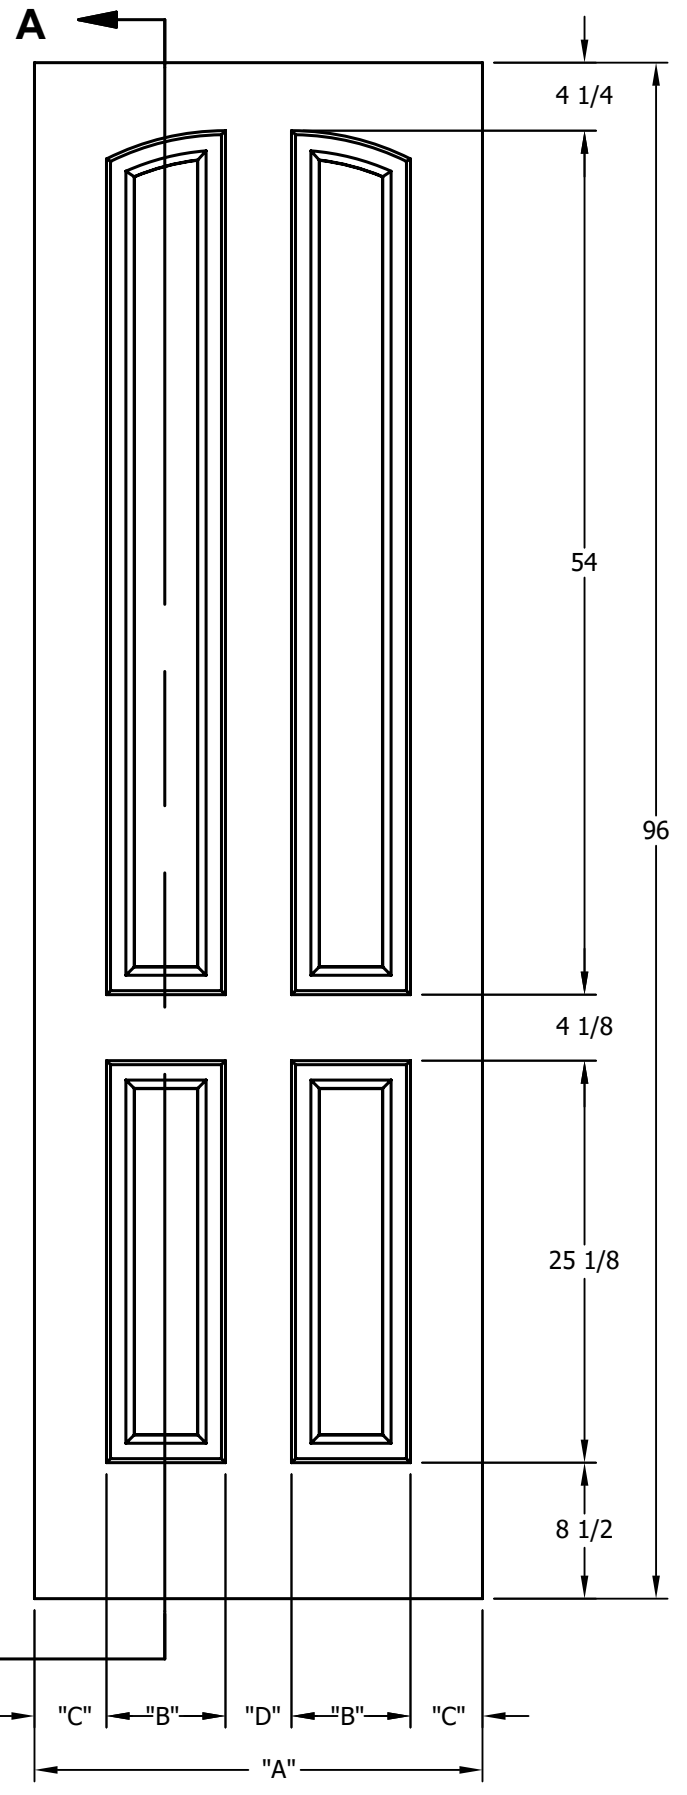

DIMENSION TABLE				
DOOR SIZE	"A"	"B"	"C"	"D"
2'-0" x 8'-0"	24"	5 3/4"	4 1/2"	3 1/2"
2'-2" x 8'-0"	26"	6 7/16"	4 1/2"	4 1/8"
2'-4" x 8'-0"	28"	7 7/16"	4 1/2"	4 1/8"
2'-6" x 8'-0"	30"	8 7/16"	4 1/2"	4 1/8"
2'-8" x 8'-0"	32"	9 7/16"	4 1/2"	4 1/8"
2'-10" x 8'-0"	34"	10 7/16"	4 1/2"	4 1/8"
3'-0" x 8'-0"	36"	11 7/16"	4 1/2"	4 1/8"

CREATION DATE:	<i>Darpet</i> doors & trim
REV. DATE: 01/01/2021	
TITLE:	CARVED INTERIOR DOOR
DESCRIPTION:	D 4050 8'-0"