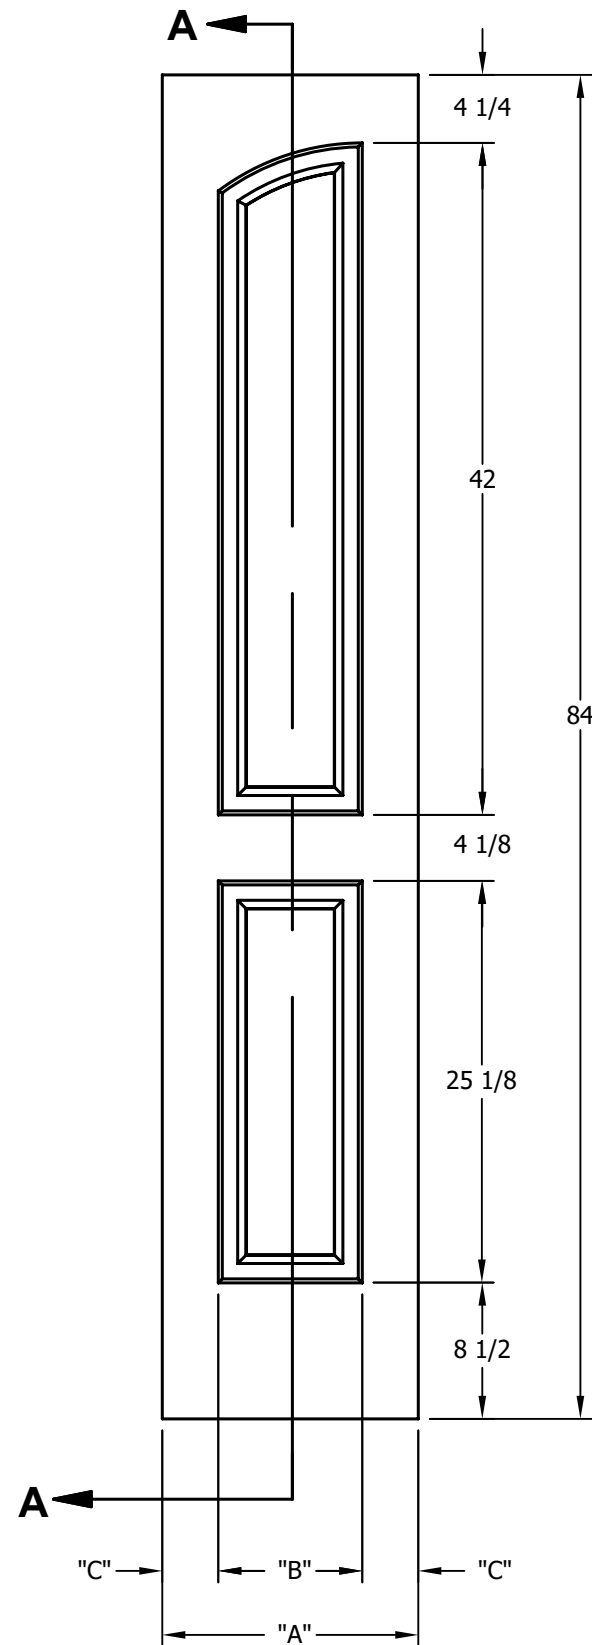

DIMENSION TABLE			
DOOR SIZE	"A"	"B"	"C"
1'-0" x 6'-8"	12"	6"	3"
1'-2" x 6'-8"	14"	7"	3 1/2"
1'-3" x 6'-8"	15"	8"	3 1/2"
1'-4" x 6'-8"	16"	9"	3 1/2"
1'-6" x 6'-8"	18"	9 3/4"	4 1/8"
1'-8" x 6'-8"	20"	11 3/4"	4 1/8"
1'-10" x 6'-8"	22"	13 3/4"	4 1/8"

DIMENSION TABLE				
DOOR SIZE	"A"	"B"	"C"	"D"
2'-0" x 6'-8"	24"	5 3/4"	4 1/2"	3 1/2"
2'-2" x 6'-8"	26"	6 7/16"	4 1/2"	4 1/8"
2'-4" x 6'-8"	28"	7 7/16"	4 1/2"	4 1/8"
2'-6" x 6'-8"	30"	8 7/16"	4 1/2"	4 1/8"
2'-8" x 6'-8"	32"	9 7/16"	4 1/2"	4 1/8"
2'-10" x 6'-8"	34"	10 7/16"	4 1/2"	4 1/8"
3'-0" x 6'-8"	36"	11 7/16"	4 1/2"	4 1/8"

CREATION DATE:	<i>Darpet</i> <small>doors & trim</small>
REV. DATE:	
01/01/2021	
TITLE:	CARVED INTERIOR DOOR
DESCRIPTION:	D 4050 6'-8"

DIMENSION TABLE			
DOOR SIZE	"A"	"B"	"C"
1'-0" x 7'-0"	12"	6"	3"
1'-2" x 7'-0"	14"	7"	3 1/2"
1'-3" x 7'-0"	15"	8"	3 1/2"
1'-4" x 7'-0"	16"	9"	3 1/2"
1'-6" x 7'-0"	18"	9 3/4"	4 1/8"
1'-8" x 7'-0"	20"	11 3/4"	4 1/8"
1'-10" x 7'-0"	22"	13 3/4"	4 1/8"

DIMENSION TABLE				
DOOR SIZE	"A"	"B"	"C"	"D"
2'-0" x 7'-0"	24"	5 3/4"	4 1/2"	3 1/2"
2'-2" x 7'-0"	26"	6 7/16"	4 1/2"	4 1/8"
2'-4" x 7'-0"	28"	7 7/16"	4 1/2"	4 1/8"
2'-6" x 7'-0"	30"	8 7/16"	4 1/2"	4 1/8"
2'-8" x 7'-0"	32"	9 7/16"	4 1/2"	4 1/8"
2'-10" x 7'-0"	34"	10 7/16"	4 1/2"	4 1/8"
3'-0" x 7'-0"	36"	11 7/16"	4 1/2"	4 1/8"