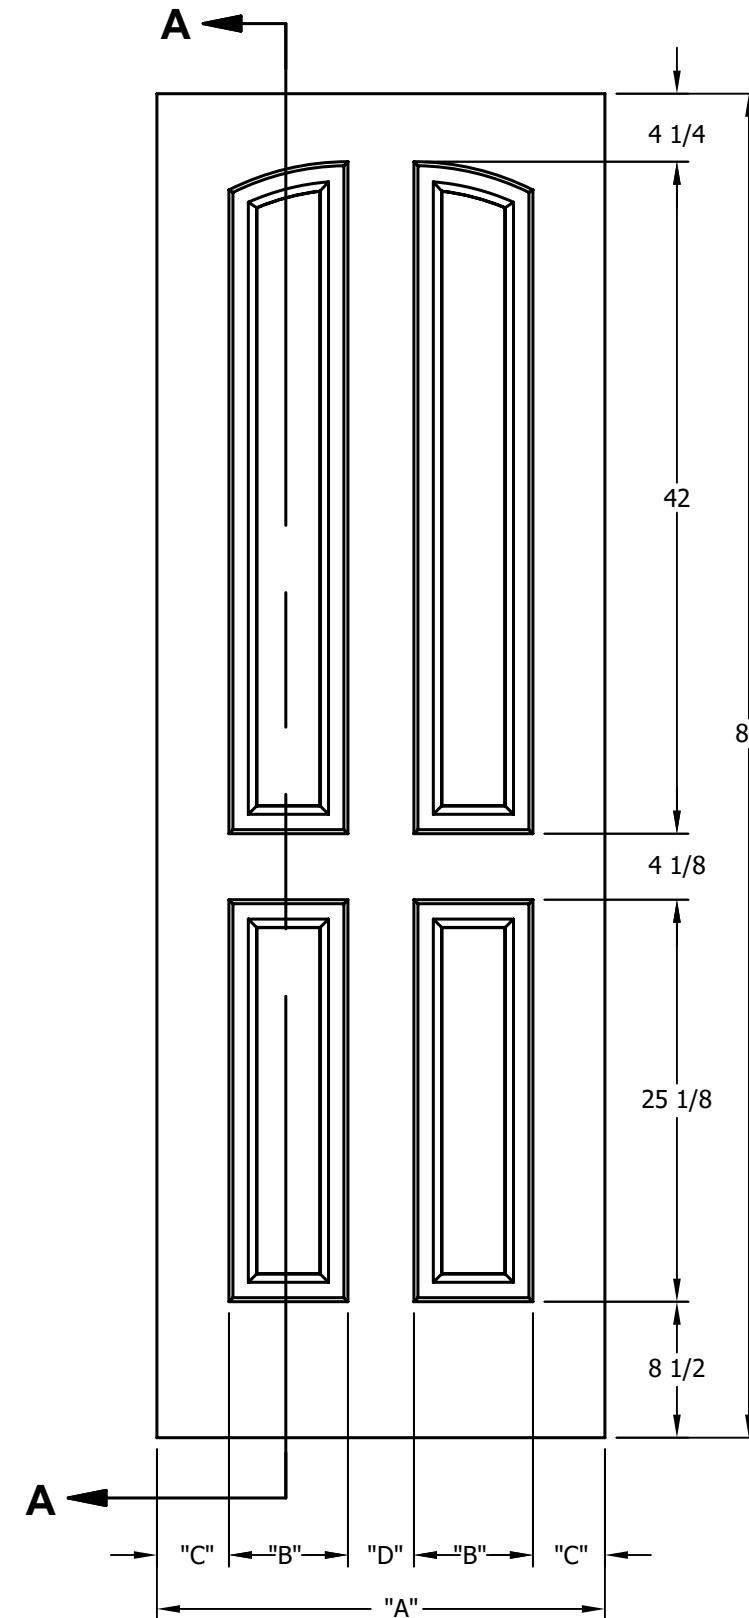

DIMENSION TABLE			
DOOR SIZE	"A"	"B"	"C"
1'-0" x 6'-8"	12"	6"	3"
1'-2" x 6'-8"	14"	7"	3 1/2"
1'-3" x 6'-8"	15"	8"	3 1/2"
1'-4" x 6'-8"	16"	9"	3 1/2"
1'-6" x 6'-8"	18"	9 3/4"	4 1/8"
1'-8" x 6'-8"	20"	11 3/4"	4 1/8"
1'-10" x 6'-8"	22"	13 3/4"	4 1/8"

DIMENSION TABLE				
DOOR SIZE	"A"	"B"	"C"	"D"
2'-0" x 6'-8"	24"	5 3/4"	4 1/2"	3 1/2"
2'-2" x 6'-8"	26"	6 7/16"	4 1/2"	4 1/8"
2'-4" x 6'-8"	28"	7 7/16"	4 1/2"	4 1/8"
2'-6" x 6'-8"	30"	8 7/16"	4 1/2"	4 1/8"
2'-8" x 6'-8"	32"	9 7/16"	4 1/2"	4 1/8"
2'-10" x 6'-8"	34"	10 7/16"	4 1/2"	4 1/8"
3'-0" x 6'-8"	36"	11 7/16"	4 1/2"	4 1/8"

CREATION DATE:	<i>Darpet</i> <small>doors & trim</small>
REV. DATE:	
01/01/2021	
TITLE:	CARVED INTERIOR DOOR
DESCRIPTION:	D 4050 6'-8"

DIMENSION TABLE			
DOOR SIZE	"A"	"B"	"C"
1'-0" x 7'-0"	12"	6"	3"
1'-2" x 7'-0"	14"	7"	3 1/2"
1'-3" x 7'-0"	15"	8"	3 1/2"
1'-4" x 7'-0"	16"	9"	3 1/2"
1'-6" x 7'-0"	18"	9 3/4"	4 1/8"
1'-8" x 7'-0"	20"	11 3/4"	4 1/8"
1'-10" x 7'-0"	22"	13 3/4"	4 1/8"

DIMENSION TABLE				
DOOR SIZE	"A"	"B"	"C"	"D"
2'-0" x 7'-0"	24"	5 3/4"	4 1/2"	3 1/2"
2'-2" x 7'-0"	26"	6 7/16"	4 1/2"	4 1/8"
2'-4" x 7'-0"	28"	7 7/16"	4 1/2"	4 1/8"
2'-6" x 7'-0"	30"	8 7/16"	4 1/2"	4 1/8"
2'-8" x 7'-0"	32"	9 7/16"	4 1/2"	4 1/8"
2'-10" x 7'-0"	34"	10 7/16"	4 1/2"	4 1/8"
3'-0" x 7'-0"	36"	11 7/16"	4 1/2"	4 1/8"