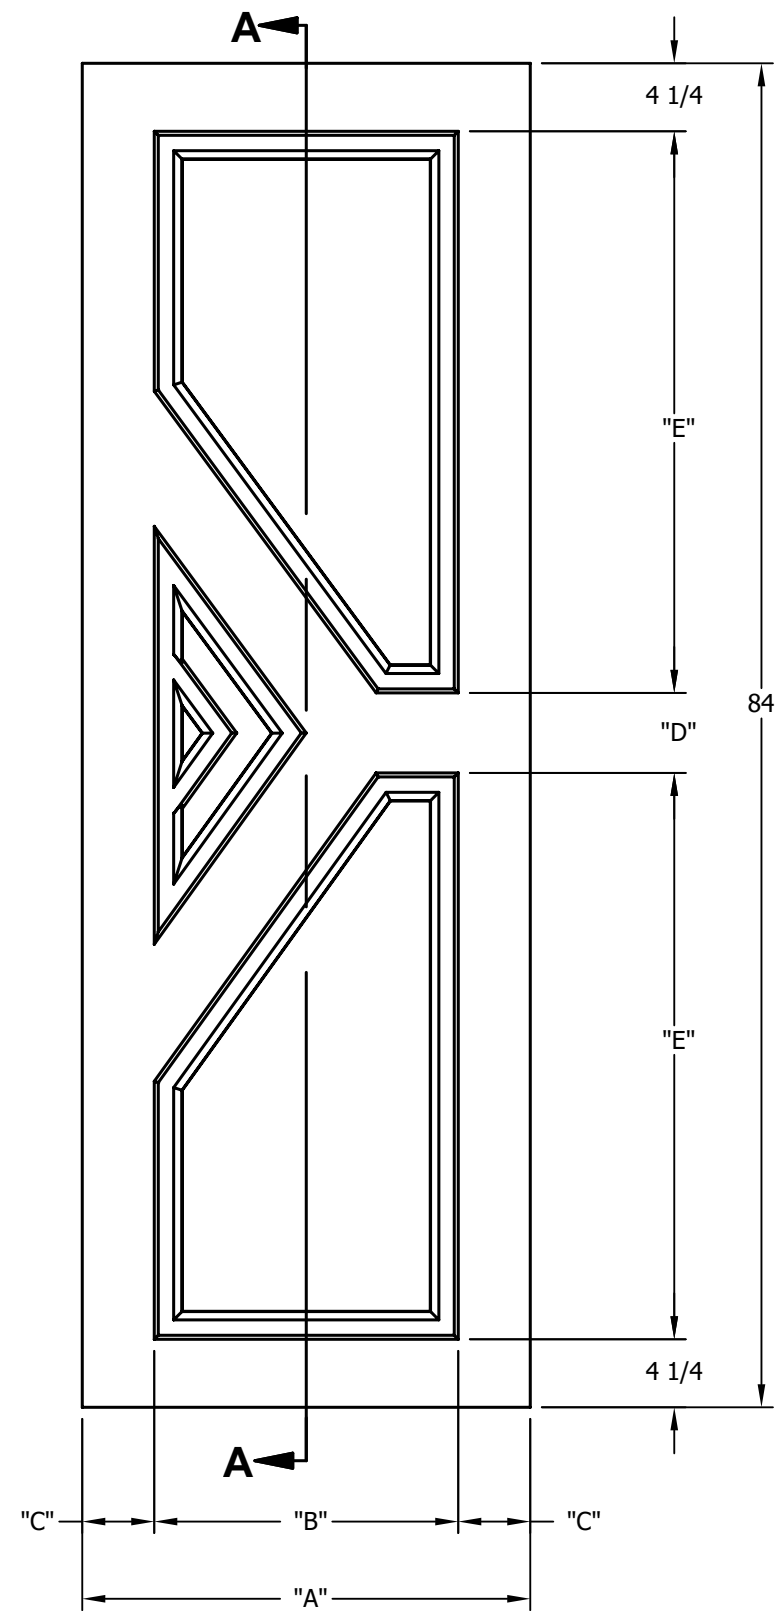

DIMENSION TABLE					
DOOR SIZE	"A"	"B"	"C"	"D"	"E"
2'-0" x 6'-8"	24"	15"	4 1/2"	4"	33 3/4"
2'-2" x 6'-8"	26"	17"	4 1/2"	4"	33 3/4"
2'-4" x 6'-8"	28"	19"	4 1/2"	5"	33 1/4"
2'-6" x 6'-8"	30"	21"	4 1/2"	5"	33 1/4"
2'-8" x 6'-8"	32"	23"	4 1/2"	5"	33 1/4"
2'-10" x 6'-8"	34"	25"	4 1/2"	6"	32 3/4"
3'-0" x 6'-8"	36"	27"	4 1/2"	6"	32 3/4"

CREATION DATE:	
REV. DATE: 01/01/2021	
TITLE:	CARVED INTERIOR DOOR
DESCRIPTION:	D 3330 6'-8"

DIMENSION TABLE					
DOOR SIZE	"A"	"B"	"C"	"D"	"E"
2'-0" x 7'-0"	24"	15"	4 1/2"	4"	35 3/4"
2'-2" x 7'-0"	26"	17"	4 1/2"	4"	35 3/4"
2'-4" x 7'-0"	28"	19"	4 1/2"	5"	35 1/4"
2'-6" x 7'-0"	30"	21"	4 1/2"	5"	35 1/4"
2'-8" x 7'-0"	32"	23"	4 1/2"	5"	35 1/4"
2'-10" x 7'-0"	34"	25"	4 1/2"	6"	34 3/4"
3'-0" x 7'-0"	36"	27"	4 1/2"	6"	34 3/4"

CREATION DATE:	
REV. DATE:	
TITLE:	CARVED INTERIOR DOOR
DESCRIPTION:	D 3330 7'-0"

DIMENSION TABLE					
DOOR SIZE	"A"	"B"	"C"	"D"	"E"
2'-0" x 8'-0"	24"	15"	4 1/2"	4"	41 3/4"
2'-2" x 8'-0"	26"	17"	4 1/2"	4"	41 3/4"
2'-4" x 8'-0"	28"	19"	4 1/2"	5"	41 1/4"
2'-6" x 8'-0"	30"	21"	4 1/2"	5"	41 1/4"
2'-8" x 8'-0"	32"	23"	4 1/2"	5"	41 1/4"
2'-10" x 8'-0"	34"	25"	4 1/2"	6"	40 3/4"
3'-0" x 8'-0"	36"	27"	4 1/2"	6"	40 3/4"

CREATION DATE:	<i>Darpet</i> <small>doors & trim</small> inc.
REV. DATE: 01/01/2021	
TITLE:	CARVED INTERIOR DOOR
DESCRIPTION:	D 3330 8'-0"