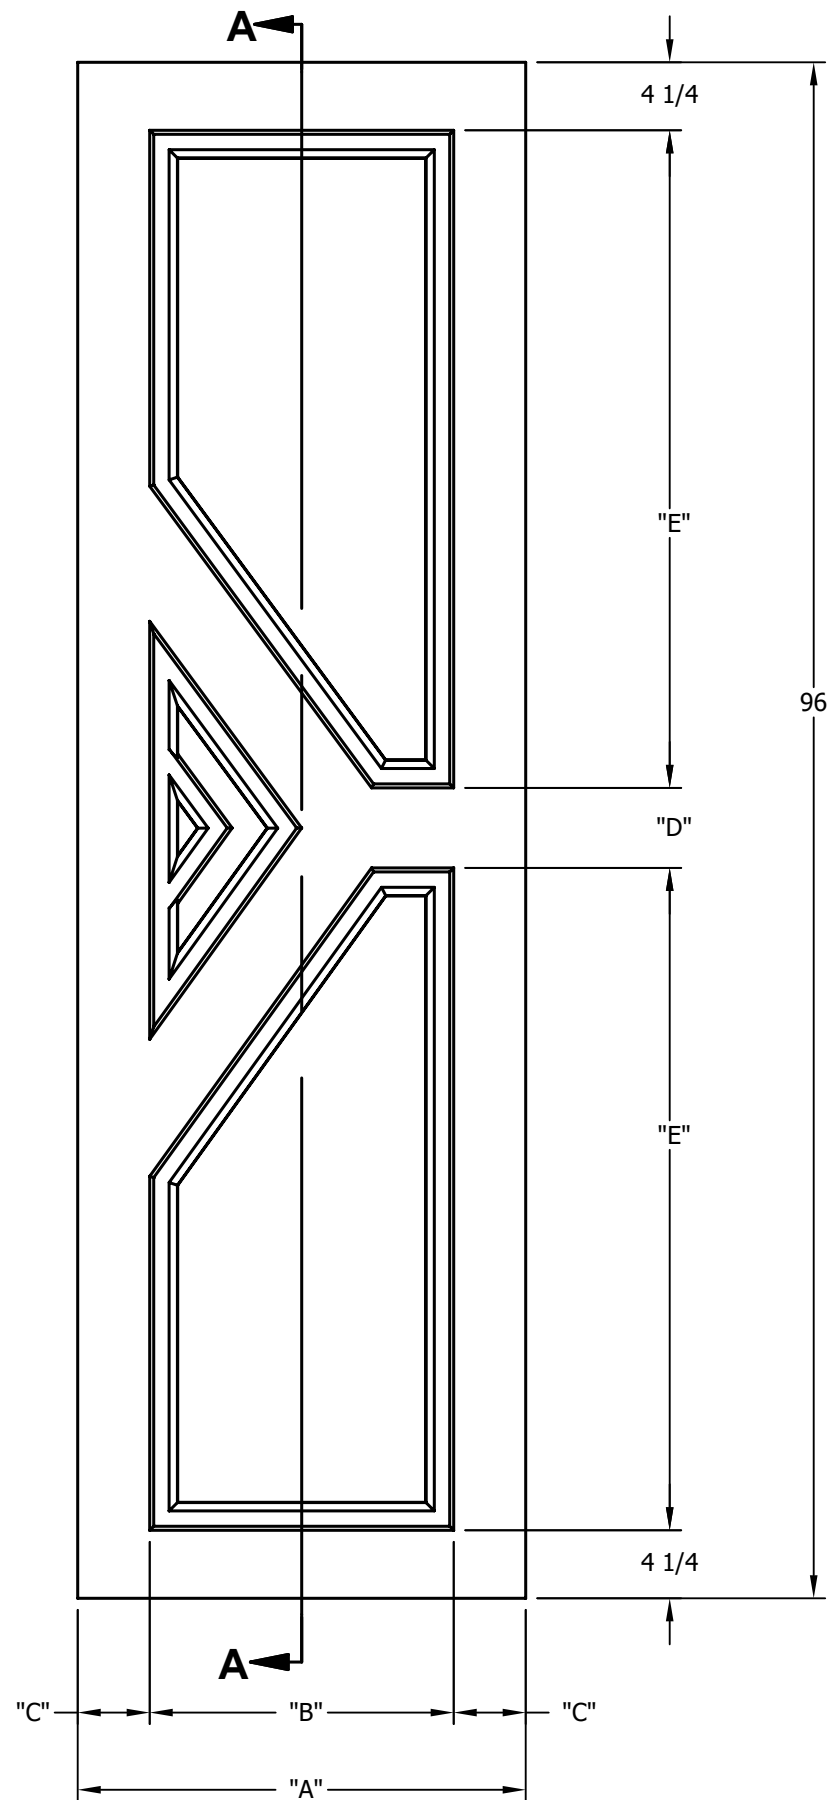

DIMENSION TABLE					
DOOR SIZE	"A"	"B"	"C"	"D"	"E"
2'-0" x 6'-8"	24"	15"	4 1/2"	4"	33 3/4"
2'-2" x 6'-8"	26"	17"	4 1/2"	4"	33 3/4"
2'-4" x 6'-8"	28"	19"	4 1/2"	5"	33 1/4"
2'-6" x 6'-8"	30"	21"	4 1/2"	5"	33 1/4"
2'-8" x 6'-8"	32"	23"	4 1/2"	5"	33 1/4"
2'-10" x 6'-8"	34"	25"	4 1/2"	6"	32 3/4"
3'-0" x 6'-8"	36"	27"	4 1/2"	6"	32 3/4"

CREATION DATE:	
REV. DATE: 01/01/2021	
TITLE:	CARVED INTERIOR DOOR
DESCRIPTION:	D 3330 6'-8"

DIMENSION TABLE					
DOOR SIZE	"A"	"B"	"C"	"D"	"E"
2'-0" x 7'-0"	24"	15"	4 1/2"	4"	35 3/4"
2'-2" x 7'-0"	26"	17"	4 1/2"	4"	35 3/4"
2'-4" x 7'-0"	28"	19"	4 1/2"	5"	35 1/4"
2'-6" x 7'-0"	30"	21"	4 1/2"	5"	35 1/4"
2'-8" x 7'-0"	32"	23"	4 1/2"	5"	35 1/4"
2'-10" x 7'-0"	34"	25"	4 1/2"	6"	34 3/4"
3'-0" x 7'-0"	36"	27"	4 1/2"	6"	34 3/4"

CREATION DATE:	
REV. DATE:	
TITLE:	CARVED INTERIOR DOOR
DESCRIPTION:	D 3330 7'-0"

DIMENSION TABLE					
DOOR SIZE	"A"	"B"	"C"	"D"	"E"
2'-0" x 8'-0"	24"	15"	4 1/2"	4"	41 3/4"
2'-2" x 8'-0"	26"	17"	4 1/2"	4"	41 3/4"
2'-4" x 8'-0"	28"	19"	4 1/2"	5"	41 1/4"
2'-6" x 8'-0"	30"	21"	4 1/2"	5"	41 1/4"
2'-8" x 8'-0"	32"	23"	4 1/2"	5"	41 1/4"
2'-10" x 8'-0"	34"	25"	4 1/2"	6"	40 3/4"
3'-0" x 8'-0"	36"	27"	4 1/2"	6"	40 3/4"

CREATION DATE:	<i>Darpet</i> <small>doors & trim</small> inc.
REV. DATE: 01/01/2021	
TITLE:	CARVED INTERIOR DOOR
DESCRIPTION:	D 3330 8'-0"