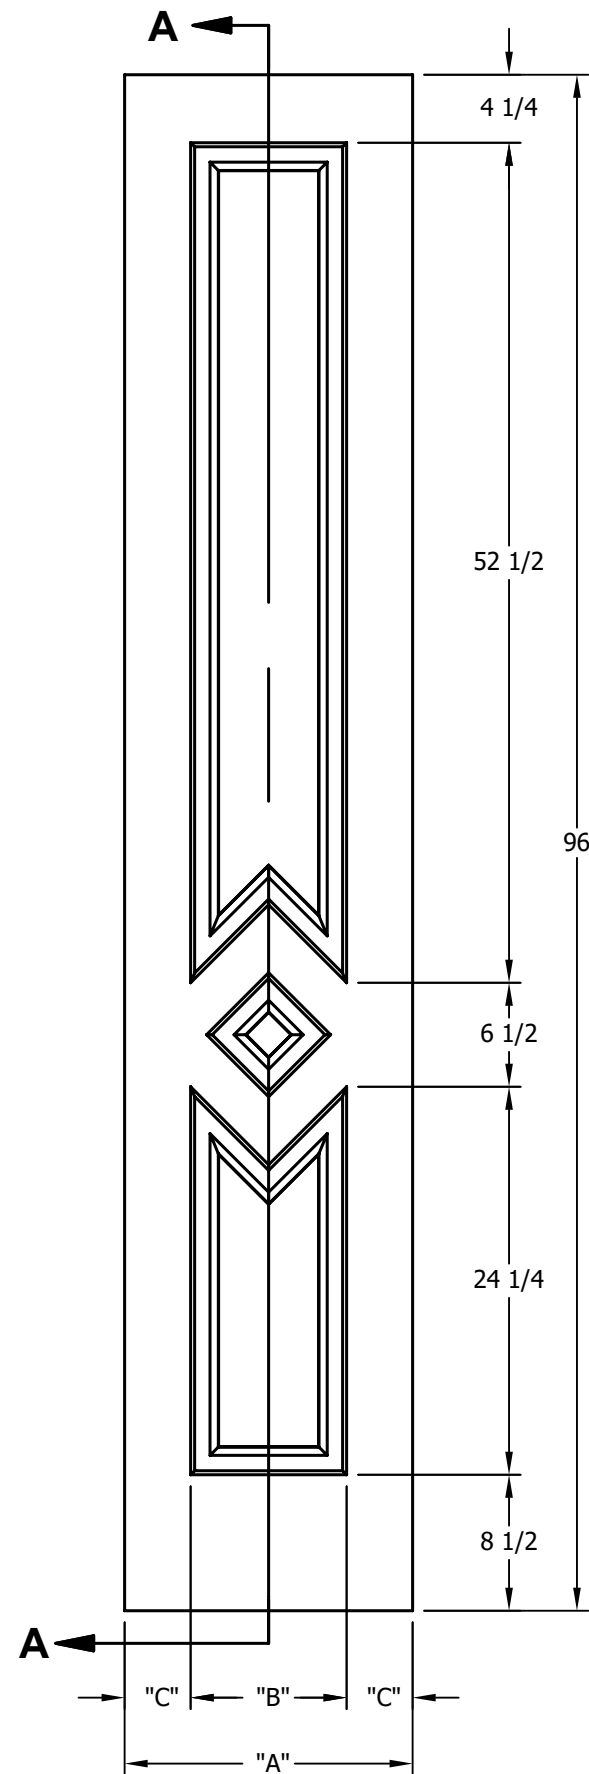

DIMENSION TABLE			
DOOR SIZE	"A"	"B"	"C"
1'-6" x 8'-0"	18"	9 3/4"	4 1/8"
1'-8" x 8'-0"	20"	11 3/4"	4 1/8"
1'-10" x 8'-0"	22"	13 3/4"	4 1/8"