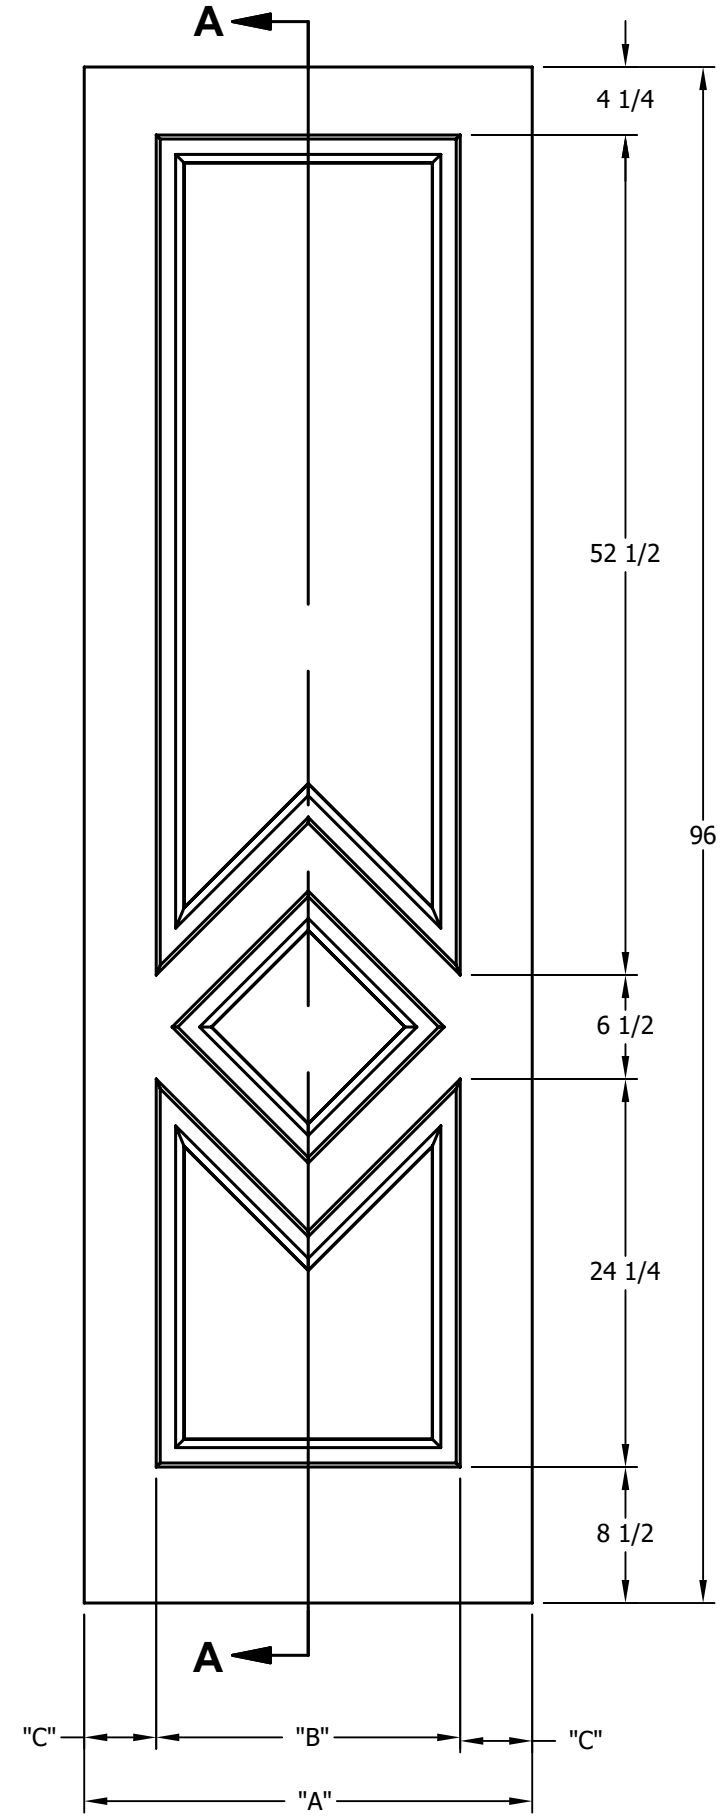

DIMENSION TABLE			
DOOR SIZE	"A"	"B"	"C"
1'-6" x 6'-8"	18"	9 3/4"	4 1/8"
1'-8" x 6'-8"	20"	11 3/4"	4 1/8"
1'-10" x 6'-8"	22"	13 3/4"	4 1/8"

DIMENSION TABLE			
DOOR SIZE	"A"	"B"	"C"
2'-0" x 6'-8"	24"	15"	4 1/2"
2'-2" x 6'-8"	26"	17"	4 1/2"
2'-4" x 6'-8"	28"	19"	4 1/2"
2'-6" x 6'-8"	30"	21"	4 1/2"
2'-8" x 6'-8"	32"	23"	4 1/2"
2'-10" x 6'-8"	34"	25"	4 1/2"
3'-0" x 6'-8"	36"	27"	4 1/2"

CREATION DATE:	Darpet <small>doors & trim</small>
REV. DATE: 01/01/2021	
TITLE:	CARVED INTERIOR DOOR
DESCRIPTION:	D 3310 6'-8"

DIMENSION TABLE			
DOOR SIZE	"A"	"B"	"C"
1'-6" x 7'-0"	18"	9 3/4"	4 1/8"
1'-8" x 7'-0"	20"	11 3/4"	4 1/8"
1'-10" x 7'-0"	22"	13 3/4"	4 1/8"

DIMENSION TABLE			
DOOR SIZE	"A"	"B"	"C"
2'-0" x 7'-0"	24"	15"	4 1/2"
2'-2" x 7'-0"	26"	17"	4 1/2"
2'-4" x 7'-0"	28"	19"	4 1/2"
2'-6" x 7'-0"	30"	21"	4 1/2"
2'-8" x 7'-0"	32"	23"	4 1/2"
2'-10" x 7'-0"	34"	25"	4 1/2"
3'-0" x 7'-0"	36"	27"	4 1/2"

CREATION DATE:	<i>Darpet</i> doors & trim
REV. DATE: 01/01/2021	
TITLE:	CARVED INTERIOR DOOR
DESCRIPTION:	D 3310 7'-0"

DIMENSION TABLE			
DOOR SIZE	"A"	"B"	"C"
1'-6" x 8'-0"	18"	9 3/4"	4 1/8"
1'-8" x 8'-0"	20"	11 3/4"	4 1/8"
1'-10" x 8'-0"	22"	13 3/4"	4 1/8"