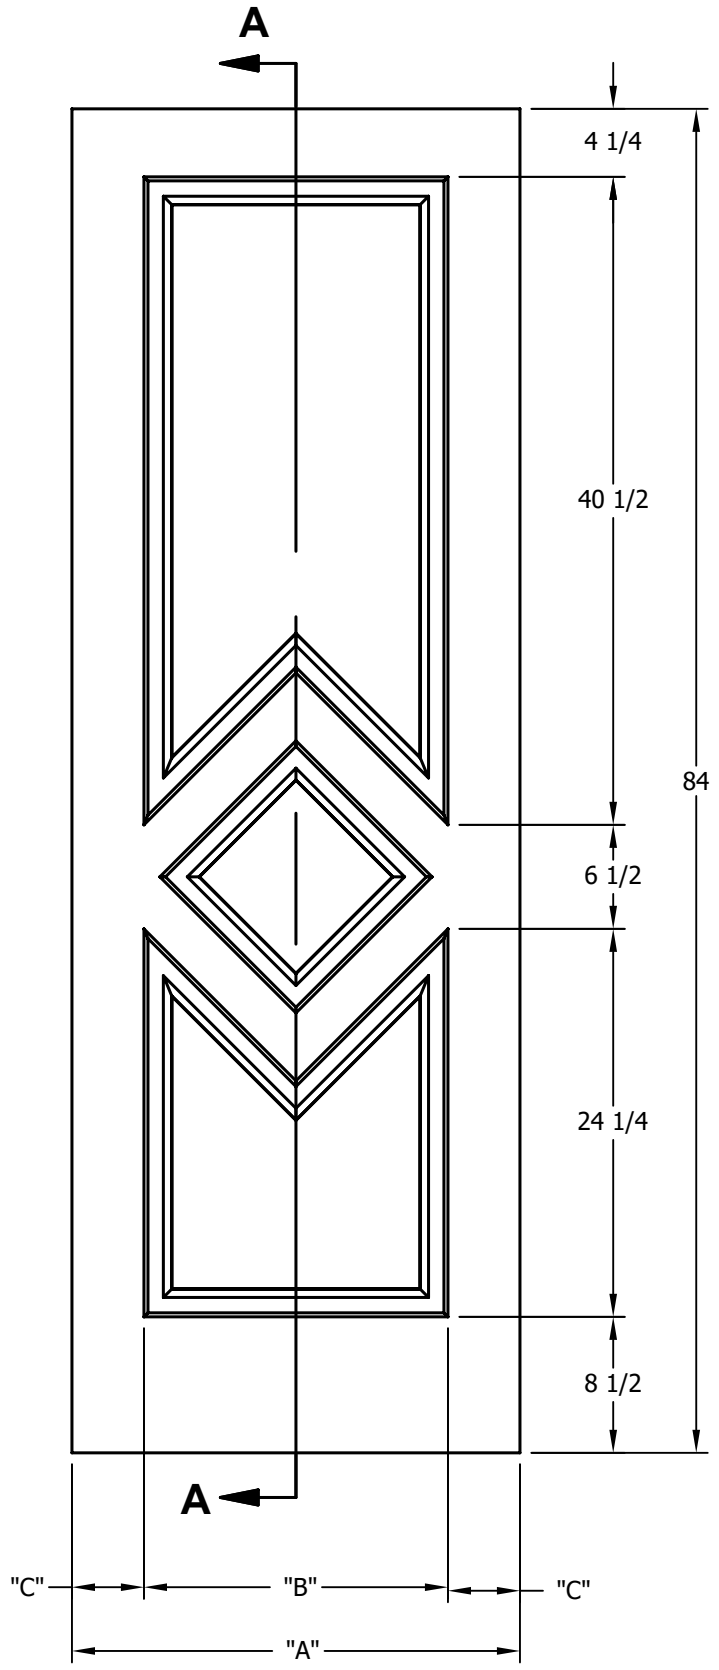

DIMENSION TABLE			
DOOR SIZE	"A"	"B"	"C"
1'-6" x 6'-8"	18"	9 3/4"	4 1/8"
1'-8" x 6'-8"	20"	11 3/4"	4 1/8"
1'-10" x 6'-8"	22"	13 3/4"	4 1/8"

DIMENSION TABLE			
DOOR SIZE	"A"	"B"	"C"
2'-0" x 6'-8"	24"	15"	4 1/2"
2'-2" x 6'-8"	26"	17"	4 1/2"
2'-4" x 6'-8"	28"	19"	4 1/2"
2'-6" x 6'-8"	30"	21"	4 1/2"
2'-8" x 6'-8"	32"	23"	4 1/2"
2'-10" x 6'-8"	34"	25"	4 1/2"
3'-0" x 6'-8"	36"	27"	4 1/2"

CREATION DATE:	Darpet <small>doors & trim</small>
REV. DATE: 01/01/2021	
TITLE:	CARVED INTERIOR DOOR
DESCRIPTION:	D 3310 6'-8"

DIMENSION TABLE			
DOOR SIZE	"A"	"B"	"C"
1'-6" x 7'-0"	18"	9 3/4"	4 1/8"
1'-8" x 7'-0"	20"	11 3/4"	4 1/8"
1'-10" x 7'-0"	22"	13 3/4"	4 1/8"

DIMENSION TABLE			
DOOR SIZE	"A"	"B"	"C"
2'-0" x 7'-0"	24"	15"	4 1/2"
2'-2" x 7'-0"	26"	17"	4 1/2"
2'-4" x 7'-0"	28"	19"	4 1/2"
2'-6" x 7'-0"	30"	21"	4 1/2"
2'-8" x 7'-0"	32"	23"	4 1/2"
2'-10" x 7'-0"	34"	25"	4 1/2"
3'-0" x 7'-0"	36"	27"	4 1/2"

CREATION DATE:	<i>Darpet</i> doors & trim
REV. DATE: 01/01/2021	
TITLE:	CARVED INTERIOR DOOR
DESCRIPTION:	D 3310 7'-0"

DIMENSION TABLE			
DOOR SIZE	"A"	"B"	"C"
1'-6" x 8'-0"	18"	9 3/4"	4 1/8"
1'-8" x 8'-0"	20"	11 3/4"	4 1/8"
1'-10" x 8'-0"	22"	13 3/4"	4 1/8"