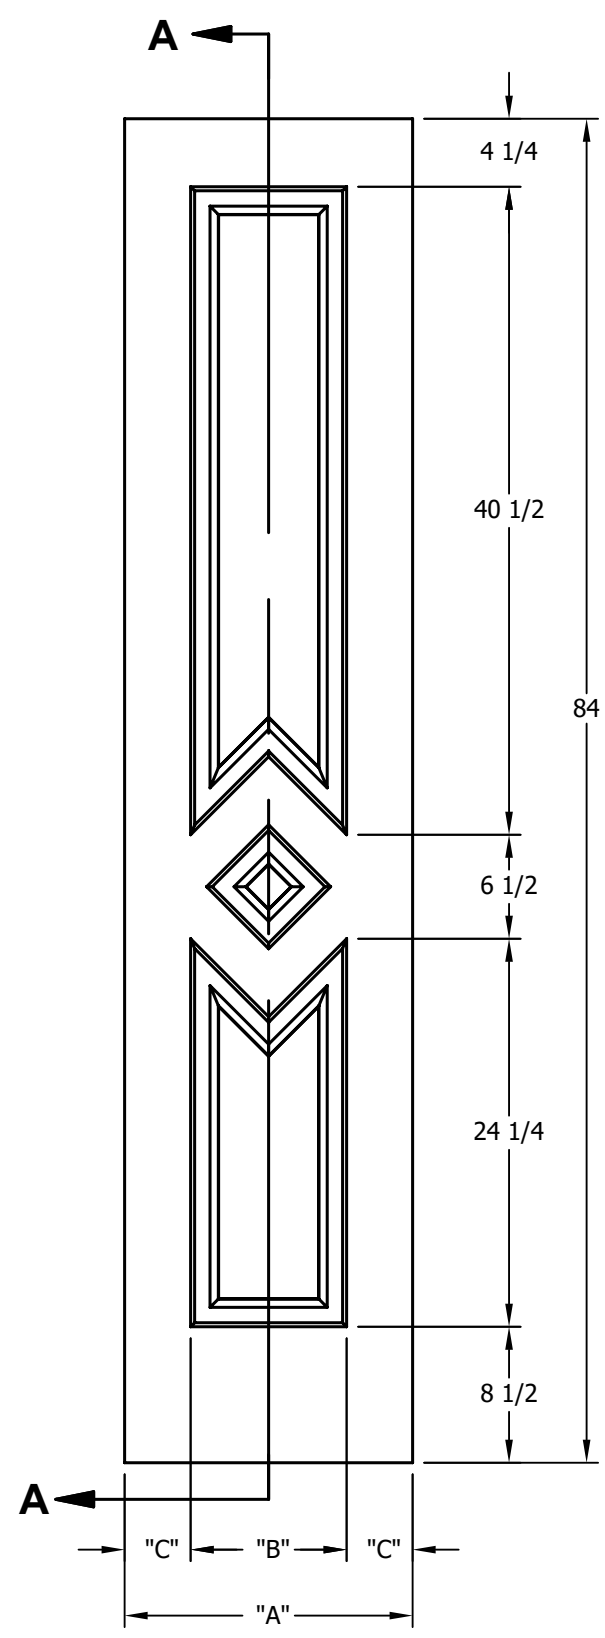

DIMENSION TABLE			
DOOR SIZE	"A"	"B"	"C"
1'-6" x 6'-8"	18"	9 3/4"	4 1/8"
1'-8" x 6'-8"	20"	11 3/4"	4 1/8"
1'-10" x 6'-8"	22"	13 3/4"	4 1/8"

DIMENSION TABLE			
DOOR SIZE	"A"	"B"	"C"
2'-0" x 6'-8"	24"	15"	4 1/2"
2'-2" x 6'-8"	26"	17"	4 1/2"
2'-4" x 6'-8"	28"	19"	4 1/2"
2'-6" x 6'-8"	30"	21"	4 1/2"
2'-8" x 6'-8"	32"	23"	4 1/2"
2'-10" x 6'-8"	34"	25"	4 1/2"
3'-0" x 6'-8"	36"	27"	4 1/2"

CREATION DATE:	Darpet <small>doors & trim</small>
REV. DATE: 01/01/2021	
TITLE:	CARVED INTERIOR DOOR
DESCRIPTION:	D 3310 6'-8"

DIMENSION TABLE			
DOOR SIZE	"A"	"B"	"C"
1'-6" x 7'-0"	18"	9 3/4"	4 1/8"
1'-8" x 7'-0"	20"	11 3/4"	4 1/8"
1'-10" x 7'-0"	22"	13 3/4"	4 1/8"

DIMENSION TABLE			
DOOR SIZE	"A"	"B"	"C"
2'-0" x 7'-0"	24"	15"	4 1/2"
2'-2" x 7'-0"	26"	17"	4 1/2"
2'-4" x 7'-0"	28"	19"	4 1/2"
2'-6" x 7'-0"	30"	21"	4 1/2"
2'-8" x 7'-0"	32"	23"	4 1/2"
2'-10" x 7'-0"	34"	25"	4 1/2"
3'-0" x 7'-0"	36"	27"	4 1/2"

CREATION DATE:	<i>Darpet</i> doors & trim
REV. DATE: 01/01/2021	
TITLE:	CARVED INTERIOR DOOR
DESCRIPTION:	D 3310 7'-0"

DIMENSION TABLE			
DOOR SIZE	"A"	"B"	"C"
1'-6" x 8'-0"	18"	9 3/4"	4 1/8"
1'-8" x 8'-0"	20"	11 3/4"	4 1/8"
1'-10" x 8'-0"	22"	13 3/4"	4 1/8"