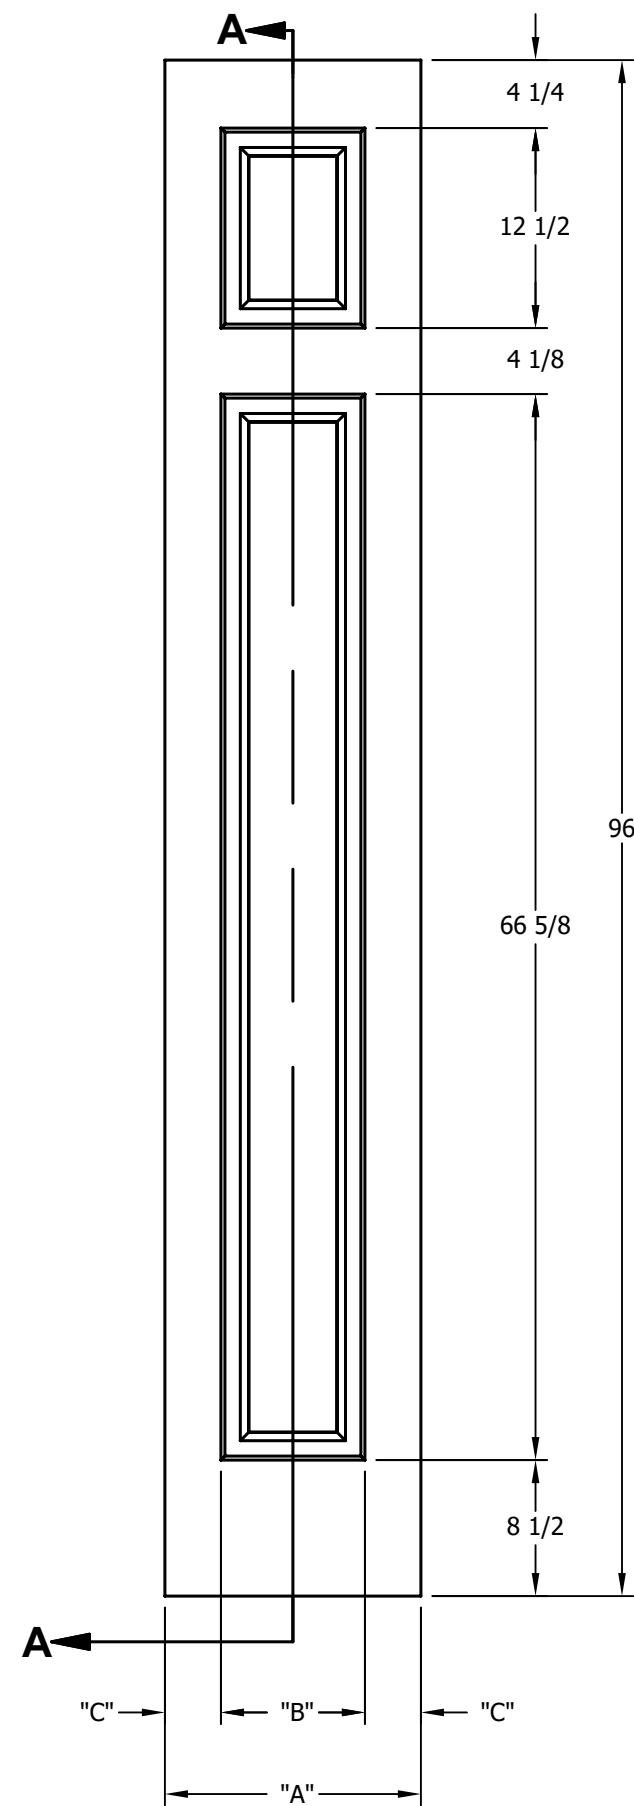

DIMENSION TABLE			
DOOR SIZE	"A"	"B"	"C"
1'-0" x 8'-0"	12"	6"	3"
1'-2" x 8'-0"	14"	7"	3 1/2"
1'-3" x 8'-0"	15"	8"	3 1/2"
1'-4" x 8'-0"	16"	9"	3 1/2"
1'-6" x 8'-0"	18"	9 3/4"	4 1/8"
1'-8" x 8'-0"	20"	11 3/4"	4 1/8"
1'-10" x 8'-0"	22"	13 3/4"	4 1/8"