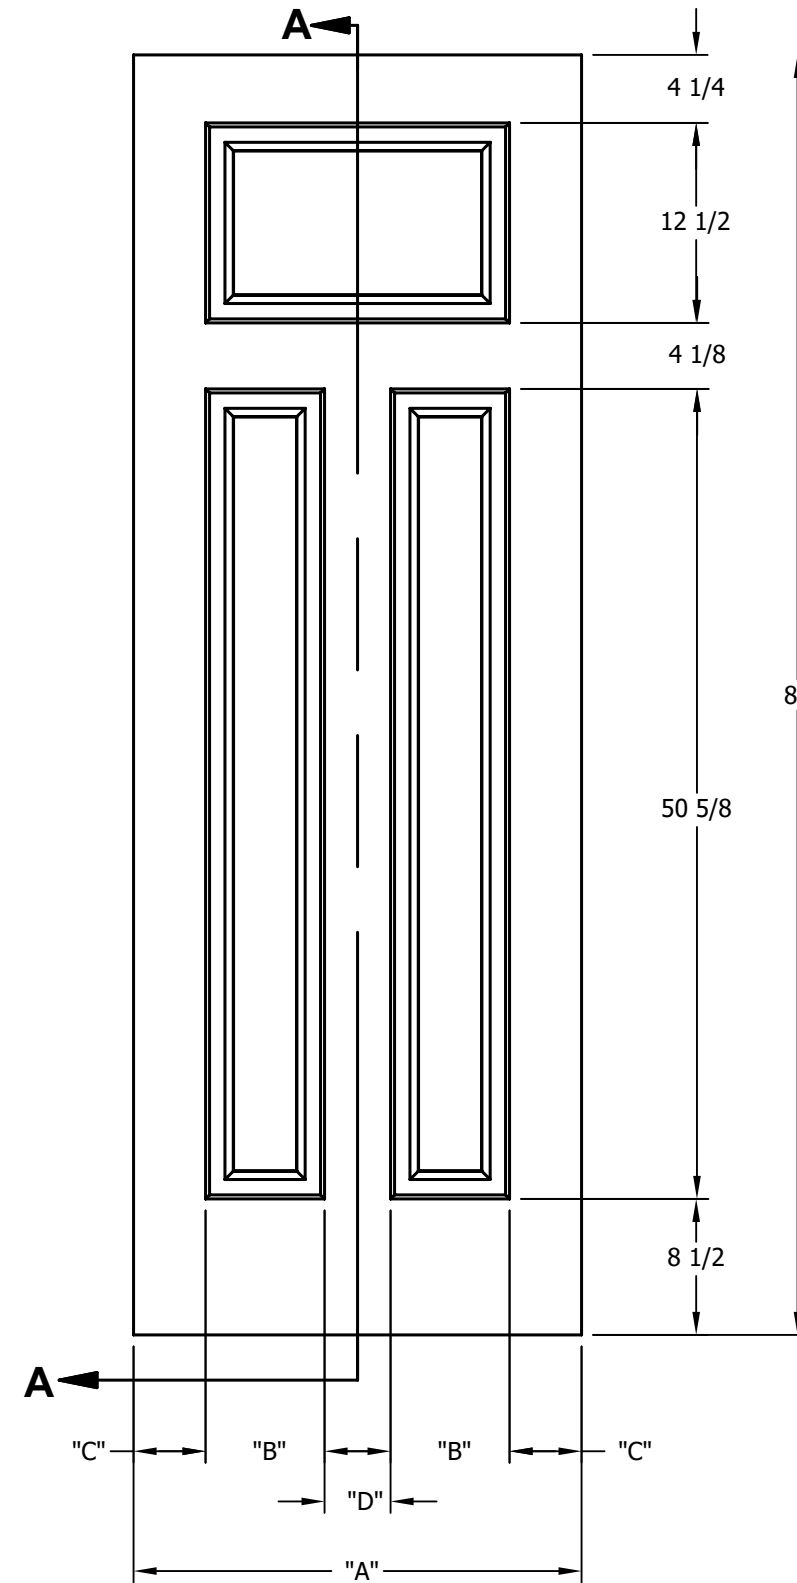

DIMENSION TABLE			
DOOR SIZE	"A"	"B"	"C"
1'-0" x 6'-8"	12"	6"	3"
1'-2" x 6'-8"	14"	7"	3 1/2"
1'-3" x 6'-8"	15"	8"	3 1/2"
1'-4" x 6'-8"	16"	9"	3 1/2"
1'-6" x 6'-8"	18"	9 3/4"	4 1/8"
1'-8" x 6'-8"	20"	11 3/4"	4 1/8"
1'-10" x 6'-8"	22"	13 3/4"	4 1/8"

DIMENSION TABLE				
DOOR SIZE	"A"	"B"	"C"	"D"
2'-0" x 6'-8"	24"	5 3/4"	4 1/2"	3 1/2"
2'-2" x 6'-8"	26"	6 7/16"	4 1/2"	4 1/8"
2'-4" x 6'-8"	28"	7 7/16"	4 1/2"	4 1/8"
2'-6" x 6'-8"	30"	8 7/16"	4 1/2"	4 1/8"
2'-8" x 6'-8"	32"	9 7/16"	4 1/2"	4 1/8"
2'-10" x 6'-8"	34"	10 7/16"	4 1/2"	4 1/8"
3'-0" x 6'-8"	36"	11 7/16"	4 1/2"	4 1/8"

CREATION DATE:	<i>Darpet</i> doors & trim
REV. DATE: 01/01/2021	
TITLE:	<b>CARVED INTERIOR DOOR</b>
DESCRIPTION:	<b>D 3240 6'-8"</b>

DIMENSION TABLE			
DOOR SIZE	"A"	"B"	"C"
1'-0" x 7'-0"	12"	6"	3"
1'-2" x 7'-0"	14"	7"	3 1/2"
1'-3" x 7'-0"	15"	8"	3 1/2"
1'-4" x 7'-0"	16"	9"	3 1/2"
1'-6" x 7'-0"	18"	9 3/4"	4 1/8"
1'-8" x 7'-0"	20"	11 3/4"	4 1/8"
1'-10" x 7'-0"	22"	13 3/4"	4 1/8"

DIMENSION TABLE				
DOOR SIZE	"A"	"B"	"C"	"D"
2'-0" x 7'-0"	24"	5 3/4"	4 1/2"	3 1/2"
2'-2" x 7'-0"	26"	6 7/16"	4 1/2"	4 1/8"
2'-4" x 7'-0"	28"	7 7/16"	4 1/2"	4 1/8"
2'-6" x 7'-0"	30"	8 7/16"	4 1/2"	4 1/8"
2'-8" x 7'-0"	32"	9 7/16"	4 1/2"	4 1/8"
2'-10" x 7'-0"	34"	10 7/16"	4 1/2"	4 1/8"
3'-0" x 7'-0"	36"	11 7/16"	4 1/2"	4 1/8"