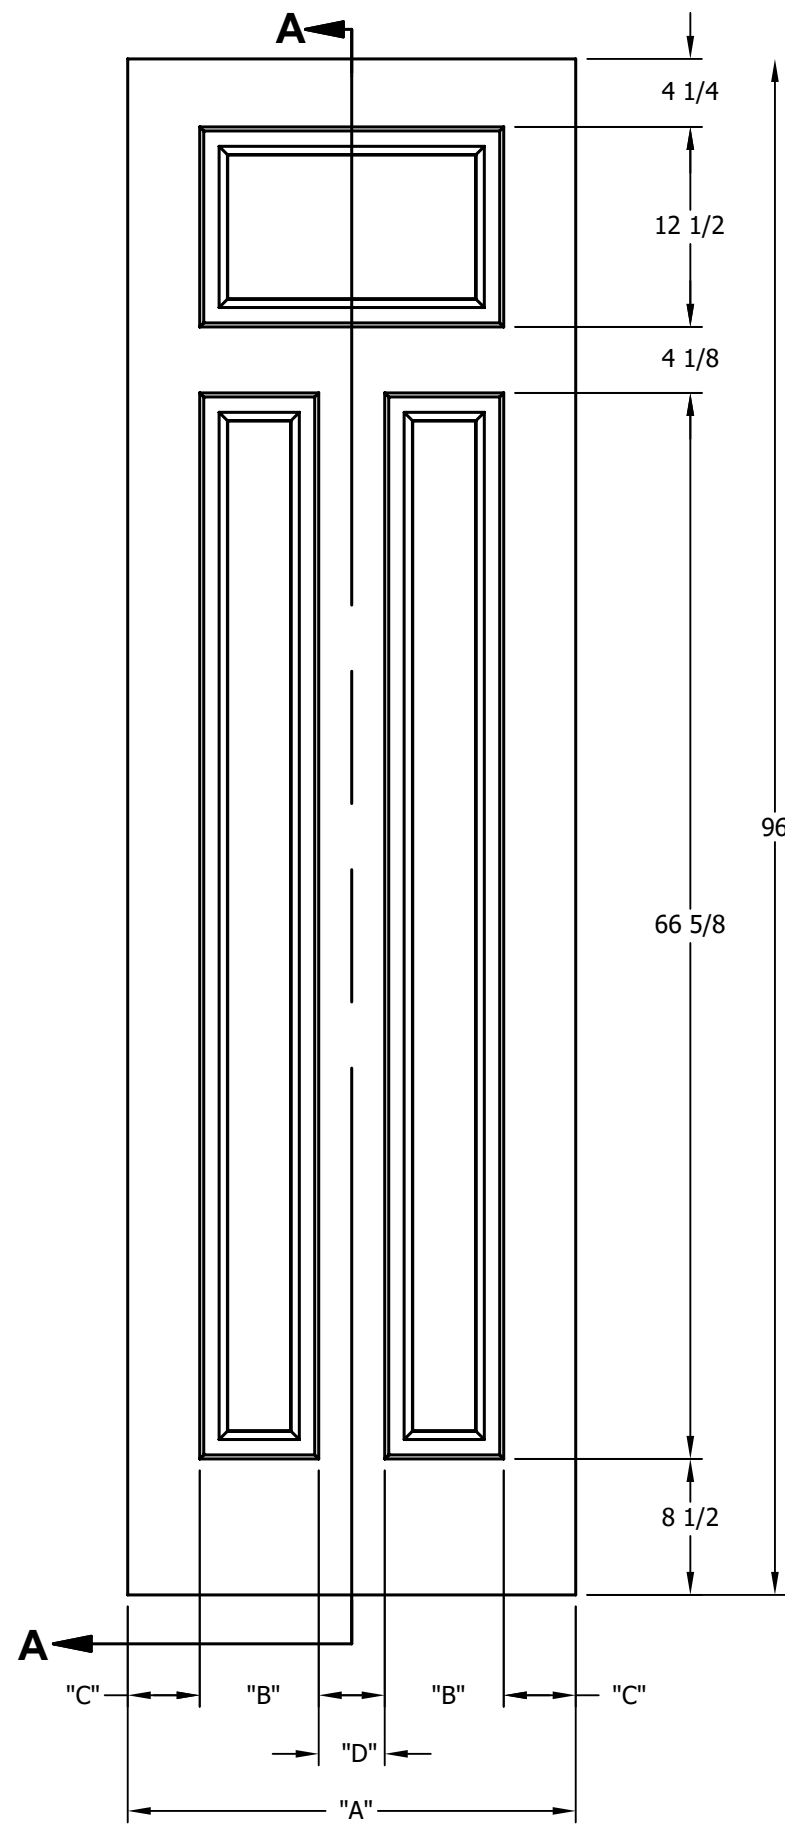

DIMENSION TABLE				
DOOR SIZE	"A"	"B"	"C"	"D"
2'-0" x 8'-0"	24"	5 3/4"	4 1/2"	3 1/2"
2'-2" x 8'-0"	26"	6 7/16"	4 1/2"	4 1/8"
2'-4" x 8'-0"	28"	7 7/16"	4 1/2"	4 1/8"
2'-6" x 8'-0"	30"	8 7/16"	4 1/2"	4 1/8"
2'-8" x 8'-0"	32"	9 7/16"	4 1/2"	4 1/8"
2'-10" x 8'-0"	34"	10 7/16"	4 1/2"	4 1/8"
3'-0" x 8'-0"	36"	11 7/16"	4 1/2"	4 1/8"

CREATION DATE:	<i>Darpet</i> doors & trim
REV. DATE: 01/01/2021	
TITLE:	CARVED INTERIOR DOOR
DESCRIPTION:	D 3240 8'-0"