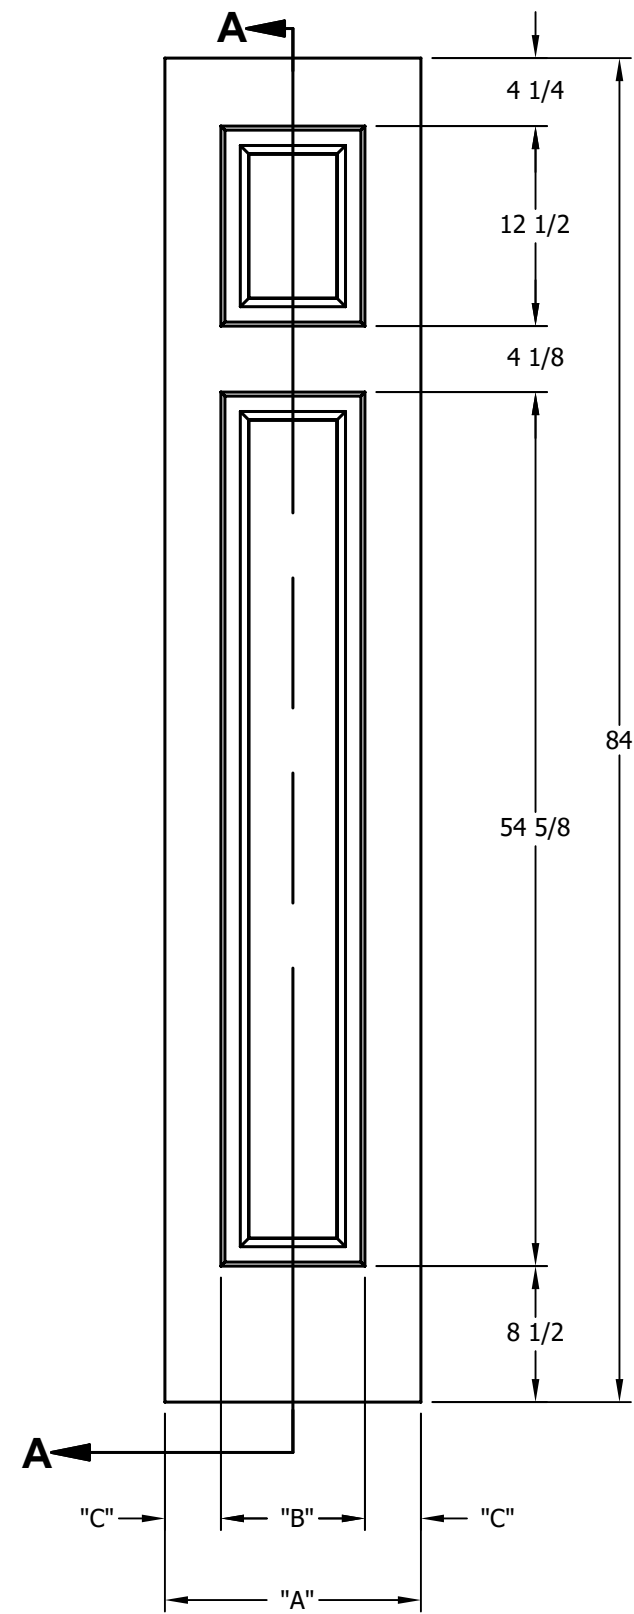

DIMENSION TABLE			
DOOR SIZE	"A"	"B"	"C"
1'-0" x 6'-8"	12"	6"	3"
1'-2" x 6'-8"	14"	7"	3 1/2"
1'-3" x 6'-8"	15"	8"	3 1/2"
1'-4" x 6'-8"	16"	9"	3 1/2"
1'-6" x 6'-8"	18"	9 3/4"	4 1/8"
1'-8" x 6'-8"	20"	11 3/4"	4 1/8"
1'-10" x 6'-8"	22"	13 3/4"	4 1/8"

DIMENSION TABLE				
DOOR SIZE	"A"	"B"	"C"	"D"
2'-0" x 6'-8"	24"	5 3/4"	4 1/2"	3 1/2"
2'-2" x 6'-8"	26"	6 7/16"	4 1/2"	4 1/8"
2'-4" x 6'-8"	28"	7 7/16"	4 1/2"	4 1/8"
2'-6" x 6'-8"	30"	8 7/16"	4 1/2"	4 1/8"
2'-8" x 6'-8"	32"	9 7/16"	4 1/2"	4 1/8"
2'-10" x 6'-8"	34"	10 7/16"	4 1/2"	4 1/8"
3'-0" x 6'-8"	36"	11 7/16"	4 1/2"	4 1/8"

CREATION DATE:	<i>Darpet</i> doors & trim
REV. DATE: 01/01/2021	
TITLE:	<b>CARVED INTERIOR DOOR</b>
DESCRIPTION:	<b>D 3240 6'-8"</b>

DIMENSION TABLE			
DOOR SIZE	"A"	"B"	"C"
1'-0" x 7'-0"	12"	6"	3"
1'-2" x 7'-0"	14"	7"	3 1/2"
1'-3" x 7'-0"	15"	8"	3 1/2"
1'-4" x 7'-0"	16"	9"	3 1/2"
1'-6" x 7'-0"	18"	9 3/4"	4 1/8"
1'-8" x 7'-0"	20"	11 3/4"	4 1/8"
1'-10" x 7'-0"	22"	13 3/4"	4 1/8"

DIMENSION TABLE				
DOOR SIZE	"A"	"B"	"C"	"D"
2'-0" x 7'-0"	24"	5 3/4"	4 1/2"	3 1/2"
2'-2" x 7'-0"	26"	6 7/16"	4 1/2"	4 1/8"
2'-4" x 7'-0"	28"	7 7/16"	4 1/2"	4 1/8"
2'-6" x 7'-0"	30"	8 7/16"	4 1/2"	4 1/8"
2'-8" x 7'-0"	32"	9 7/16"	4 1/2"	4 1/8"
2'-10" x 7'-0"	34"	10 7/16"	4 1/2"	4 1/8"
3'-0" x 7'-0"	36"	11 7/16"	4 1/2"	4 1/8"