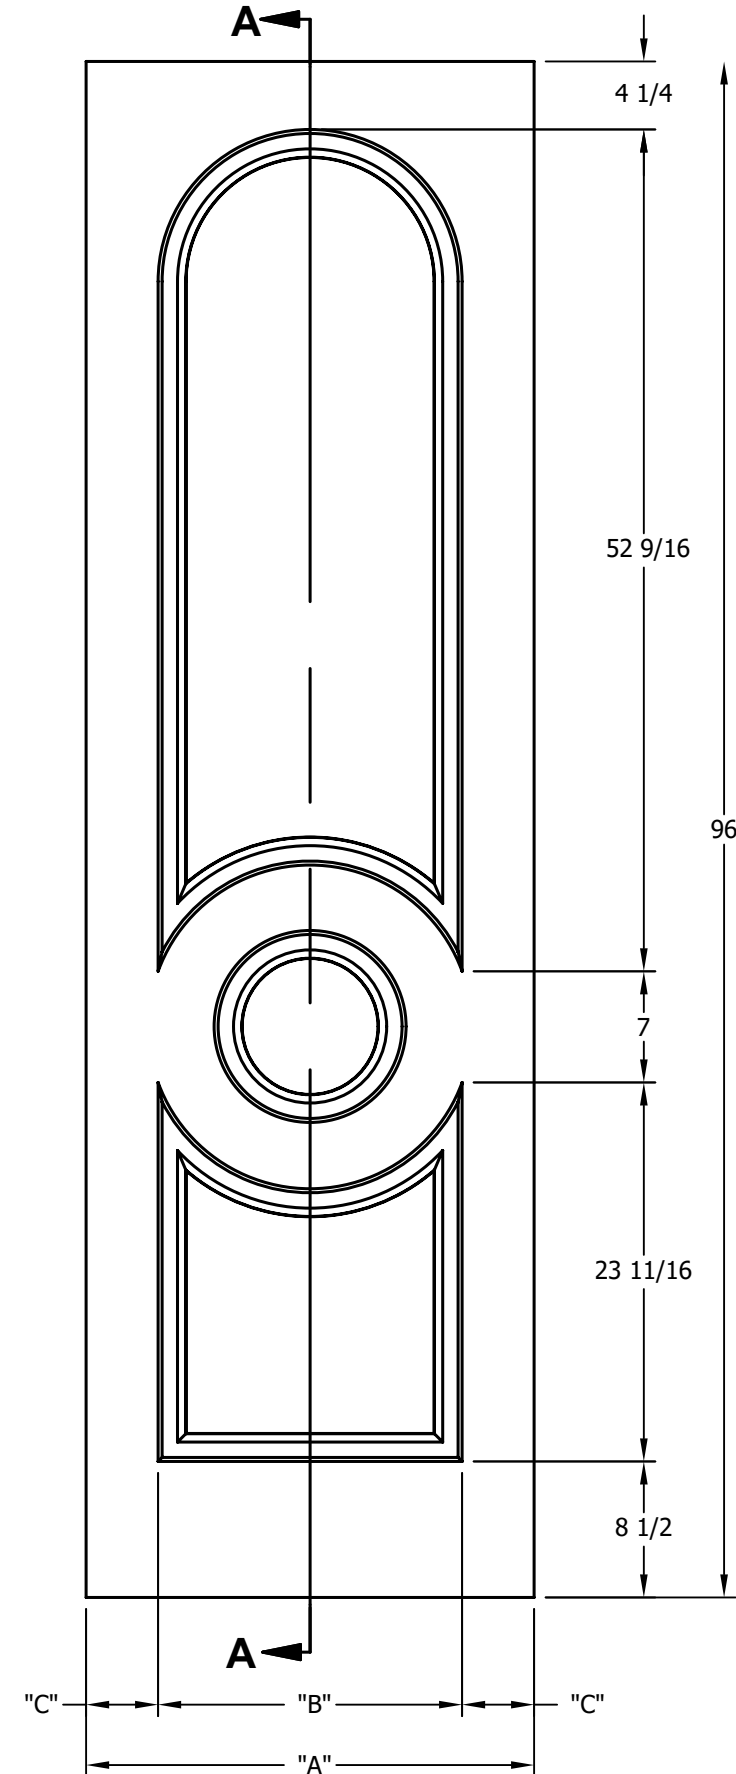

DIMENSION TABLE			
DOOR SIZE	"A"	"B"	"C"
1'-6" x 6'-8"	18"	9 3/4"	4 1/8"
1'-8" x 6'-8"	20"	11 3/4"	4 1/8"
1'-10" x 6'-8"	22"	13 3/4"	4 1/8"

DIMENSION TABLE			
DOOR SIZE	"A"	"B"	"C"
2'-0" x 6'-8"	24"	15"	4 1/2"
2'-2" x 6'-8"	26"	17"	4 1/2"
2'-4" x 6'-8"	28"	19"	4 1/2"
2'-6" x 6'-8"	30"	21"	4 1/2"
2'-8" x 6'-8"	32"	23"	4 1/2"
2'-10" x 6'-8"	34"	25"	4 1/2"
3'-0" x 6'-8"	36"	27"	4 1/2"

CREATION DATE:	<i>Darpet</i> doors & trim
REV. DATE: 01/01/2021	
TITLE:	<b>CARVED INTERIOR DOOR</b>
DESCRIPTION:	<b>D 3230 6'-8"</b>

DIMENSION TABLE			
DOOR SIZE	"A"	"B"	"C"
1'-6" x 7'-0"	18"	9 3/4"	4 1/8"
1'-8" x 7'-0"	20"	11 3/4"	4 1/8"
1'-10" x 7'-0"	22"	13 3/4"	4 1/8"

DIMENSION TABLE			
DOOR SIZE	"A"	"B"	"C"
2'-0" x 7'-0"	24"	15"	4 1/2"
2'-2" x 7'-0"	26"	17"	4 1/2"
2'-4" x 7'-0"	28"	19"	4 1/2"
2'-6" x 7'-0"	30"	21"	4 1/2"
2'-8" x 7'-0"	32"	23"	4 1/2"
2'-10" x 7'-0"	34"	25"	4 1/2"
3'-0" x 7'-0"	36"	27"	4 1/2"

CREATION DATE:	
REV. DATE:	01/01/2021
TITLE:	<b>CARVED INTERIOR DOOR</b>
DESCRIPTION:	<b>D 3230 7'-0"</b>

DIMENSION TABLE			
DOOR SIZE	"A"	"B"	"C"
1'-6" x 8'-0"	18"	9 3/4"	4 1/8"
1'-8" x 8'-0"	20"	11 3/4"	4 1/8"
1'-10" x 8'-0"	22"	13 3/4"	4 1/8"