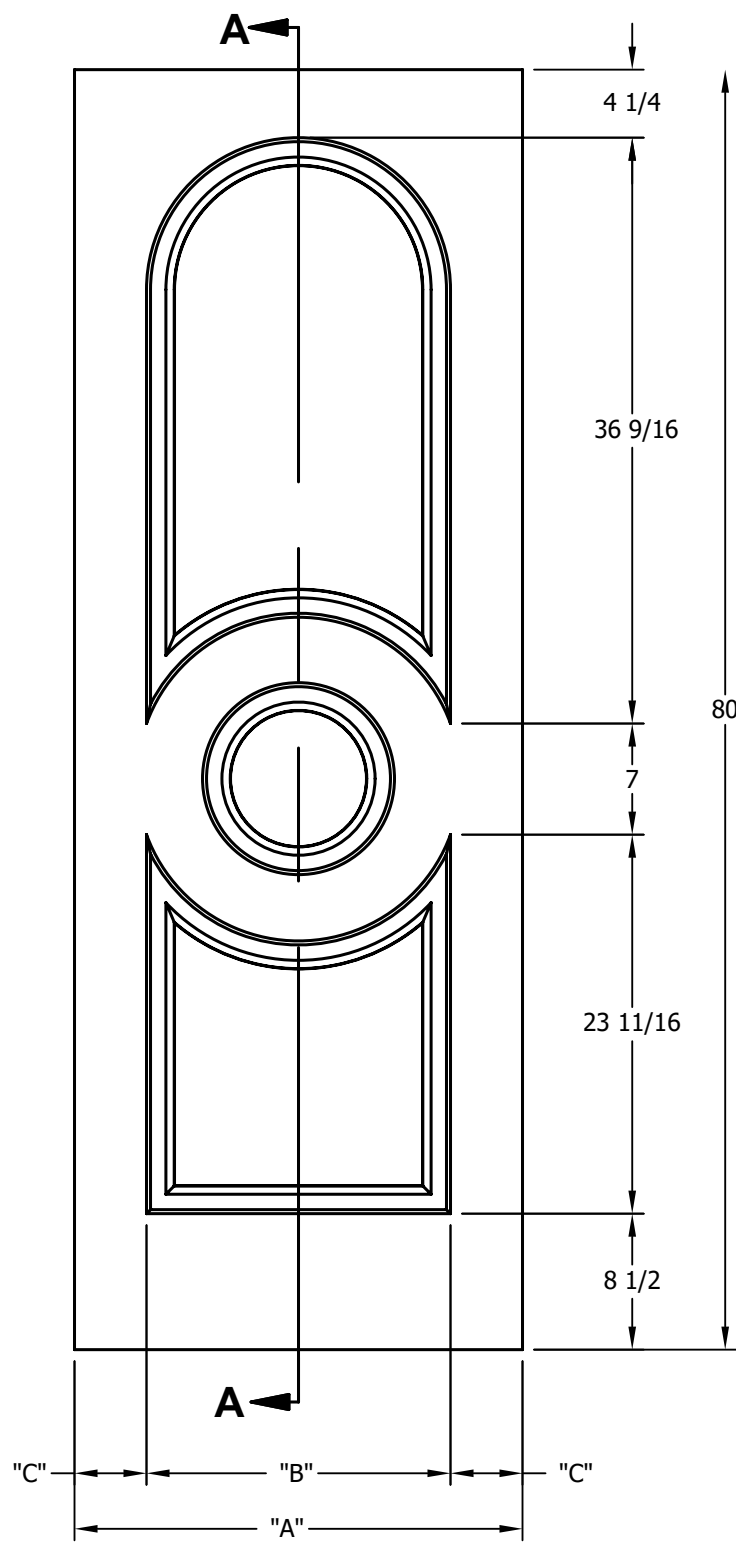

DIMENSION TABLE			
DOOR SIZE	"A"	"B"	"C"
1'-6" x 6'-8"	18"	9 3/4"	4 1/8"
1'-8" x 6'-8"	20"	11 3/4"	4 1/8"
1'-10" x 6'-8"	22"	13 3/4"	4 1/8"

DIMENSION TABLE			
DOOR SIZE	"A"	"B"	"C"
2'-0" x 6'-8"	24"	15"	4 1/2"
2'-2" x 6'-8"	26"	17"	4 1/2"
2'-4" x 6'-8"	28"	19"	4 1/2"
2'-6" x 6'-8"	30"	21"	4 1/2"
2'-8" x 6'-8"	32"	23"	4 1/2"
2'-10" x 6'-8"	34"	25"	4 1/2"
3'-0" x 6'-8"	36"	27"	4 1/2"

CREATION DATE:	<i>Darpet</i> doors & trim
REV. DATE: 01/01/2021	
TITLE:	<b>CARVED INTERIOR DOOR</b>
DESCRIPTION:	<b>D 3230 6'-8"</b>

DIMENSION TABLE			
DOOR SIZE	"A"	"B"	"C"
1'-6" x 7'-0"	18"	9 3/4"	4 1/8"
1'-8" x 7'-0"	20"	11 3/4"	4 1/8"
1'-10" x 7'-0"	22"	13 3/4"	4 1/8"

DIMENSION TABLE			
DOOR SIZE	"A"	"B"	"C"
2'-0" x 7'-0"	24"	15"	4 1/2"
2'-2" x 7'-0"	26"	17"	4 1/2"
2'-4" x 7'-0"	28"	19"	4 1/2"
2'-6" x 7'-0"	30"	21"	4 1/2"
2'-8" x 7'-0"	32"	23"	4 1/2"
2'-10" x 7'-0"	34"	25"	4 1/2"
3'-0" x 7'-0"	36"	27"	4 1/2"

CREATION DATE:	
REV. DATE:	01/01/2021
TITLE:	<b>CARVED INTERIOR DOOR</b>
DESCRIPTION:	<b>D 3230 7'-0"</b>

DIMENSION TABLE			
DOOR SIZE	"A"	"B"	"C"
1'-6" x 8'-0"	18"	9 3/4"	4 1/8"
1'-8" x 8'-0"	20"	11 3/4"	4 1/8"
1'-10" x 8'-0"	22"	13 3/4"	4 1/8"