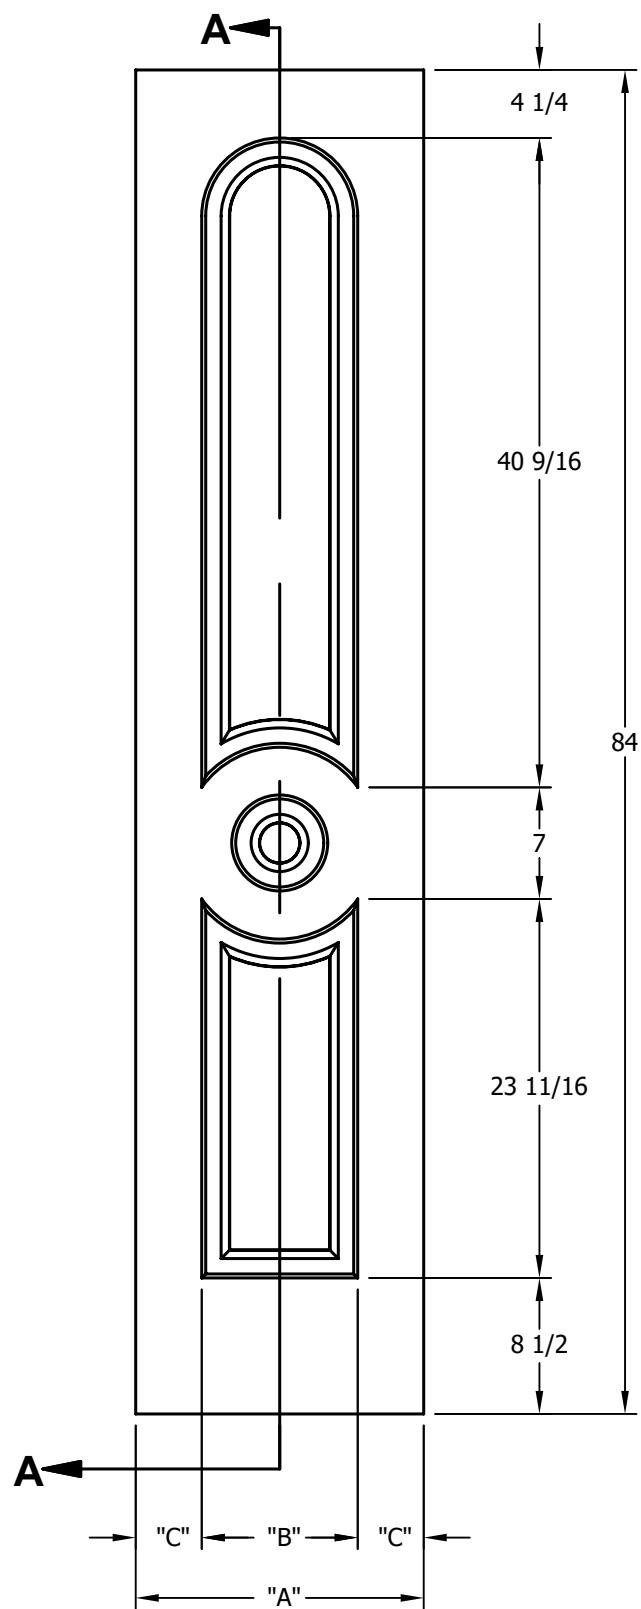

DIMENSION TABLE			
DOOR SIZE	"A"	"B"	"C"
1'-6" x 6'-8"	18"	9 3/4"	4 1/8"
1'-8" x 6'-8"	20"	11 3/4"	4 1/8"
1'-10" x 6'-8"	22"	13 3/4"	4 1/8"

DIMENSION TABLE			
DOOR SIZE	"A"	"B"	"C"
2'-0" x 6'-8"	24"	15"	4 1/2"
2'-2" x 6'-8"	26"	17"	4 1/2"
2'-4" x 6'-8"	28"	19"	4 1/2"
2'-6" x 6'-8"	30"	21"	4 1/2"
2'-8" x 6'-8"	32"	23"	4 1/2"
2'-10" x 6'-8"	34"	25"	4 1/2"
3'-0" x 6'-8"	36"	27"	4 1/2"

CREATION DATE:	<i>Darpet</i> doors & trim
REV. DATE: 01/01/2021	
TITLE:	<b>CARVED INTERIOR DOOR</b>
DESCRIPTION:	<b>D 3230 6'-8"</b>

DIMENSION TABLE			
DOOR SIZE	"A"	"B"	"C"
1'-6" x 7'-0"	18"	9 3/4"	4 1/8"
1'-8" x 7'-0"	20"	11 3/4"	4 1/8"
1'-10" x 7'-0"	22"	13 3/4"	4 1/8"

DIMENSION TABLE			
DOOR SIZE	"A"	"B"	"C"
2'-0" x 7'-0"	24"	15"	4 1/2"
2'-2" x 7'-0"	26"	17"	4 1/2"
2'-4" x 7'-0"	28"	19"	4 1/2"
2'-6" x 7'-0"	30"	21"	4 1/2"
2'-8" x 7'-0"	32"	23"	4 1/2"
2'-10" x 7'-0"	34"	25"	4 1/2"
3'-0" x 7'-0"	36"	27"	4 1/2"

CREATION DATE:	
REV. DATE:	01/01/2021
TITLE:	<b>CARVED INTERIOR DOOR</b>
DESCRIPTION:	<b>D 3230 7'-0"</b>

DIMENSION TABLE			
DOOR SIZE	"A"	"B"	"C"
1'-6" x 8'-0"	18"	9 3/4"	4 1/8"
1'-8" x 8'-0"	20"	11 3/4"	4 1/8"
1'-10" x 8'-0"	22"	13 3/4"	4 1/8"