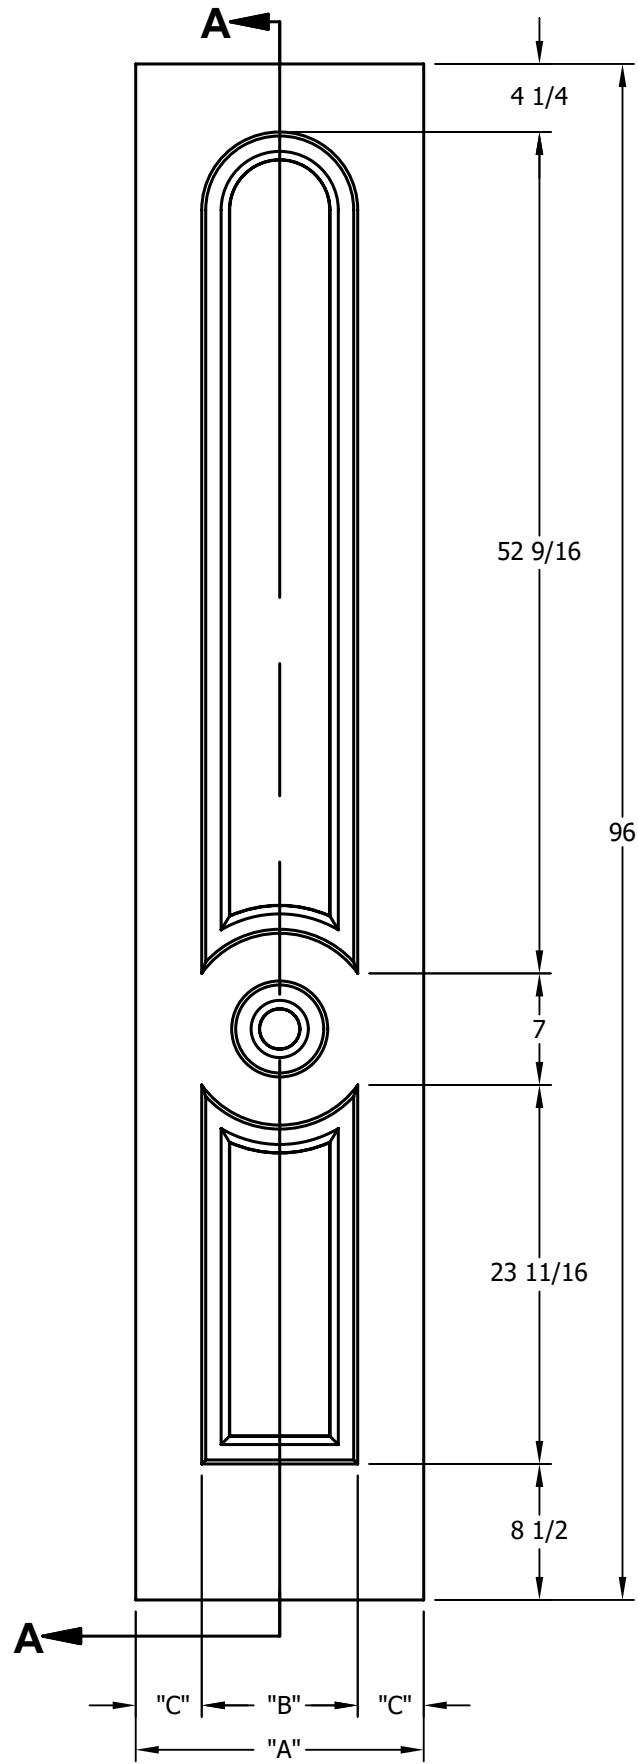

DIMENSION TABLE			
DOOR SIZE	"A"	"B"	"C"
1'-6" x 6'-8"	18"	9 3/4"	4 1/8"
1'-8" x 6'-8"	20"	11 3/4"	4 1/8"
1'-10" x 6'-8"	22"	13 3/4"	4 1/8"

DIMENSION TABLE			
DOOR SIZE	"A"	"B"	"C"
2'-0" x 6'-8"	24"	15"	4 1/2"
2'-2" x 6'-8"	26"	17"	4 1/2"
2'-4" x 6'-8"	28"	19"	4 1/2"
2'-6" x 6'-8"	30"	21"	4 1/2"
2'-8" x 6'-8"	32"	23"	4 1/2"
2'-10" x 6'-8"	34"	25"	4 1/2"
3'-0" x 6'-8"	36"	27"	4 1/2"

CREATION DATE:	<i>Darpet</i> doors & trim
REV. DATE: 01/01/2021	
TITLE:	<b>CARVED INTERIOR DOOR</b>
DESCRIPTION:	<b>D 3230 6'-8"</b>

DIMENSION TABLE			
DOOR SIZE	"A"	"B"	"C"
1'-6" x 7'-0"	18"	9 3/4"	4 1/8"
1'-8" x 7'-0"	20"	11 3/4"	4 1/8"
1'-10" x 7'-0"	22"	13 3/4"	4 1/8"

DIMENSION TABLE			
DOOR SIZE	"A"	"B"	"C"
2'-0" x 7'-0"	24"	15"	4 1/2"
2'-2" x 7'-0"	26"	17"	4 1/2"
2'-4" x 7'-0"	28"	19"	4 1/2"
2'-6" x 7'-0"	30"	21"	4 1/2"
2'-8" x 7'-0"	32"	23"	4 1/2"
2'-10" x 7'-0"	34"	25"	4 1/2"
3'-0" x 7'-0"	36"	27"	4 1/2"

CREATION DATE:	
REV. DATE:	01/01/2021
TITLE:	<b>CARVED INTERIOR DOOR</b>
DESCRIPTION:	<b>D 3230 7'-0"</b>

DIMENSION TABLE			
DOOR SIZE	"A"	"B"	"C"
1'-6" x 8'-0"	18"	9 3/4"	4 1/8"
1'-8" x 8'-0"	20"	11 3/4"	4 1/8"
1'-10" x 8'-0"	22"	13 3/4"	4 1/8"