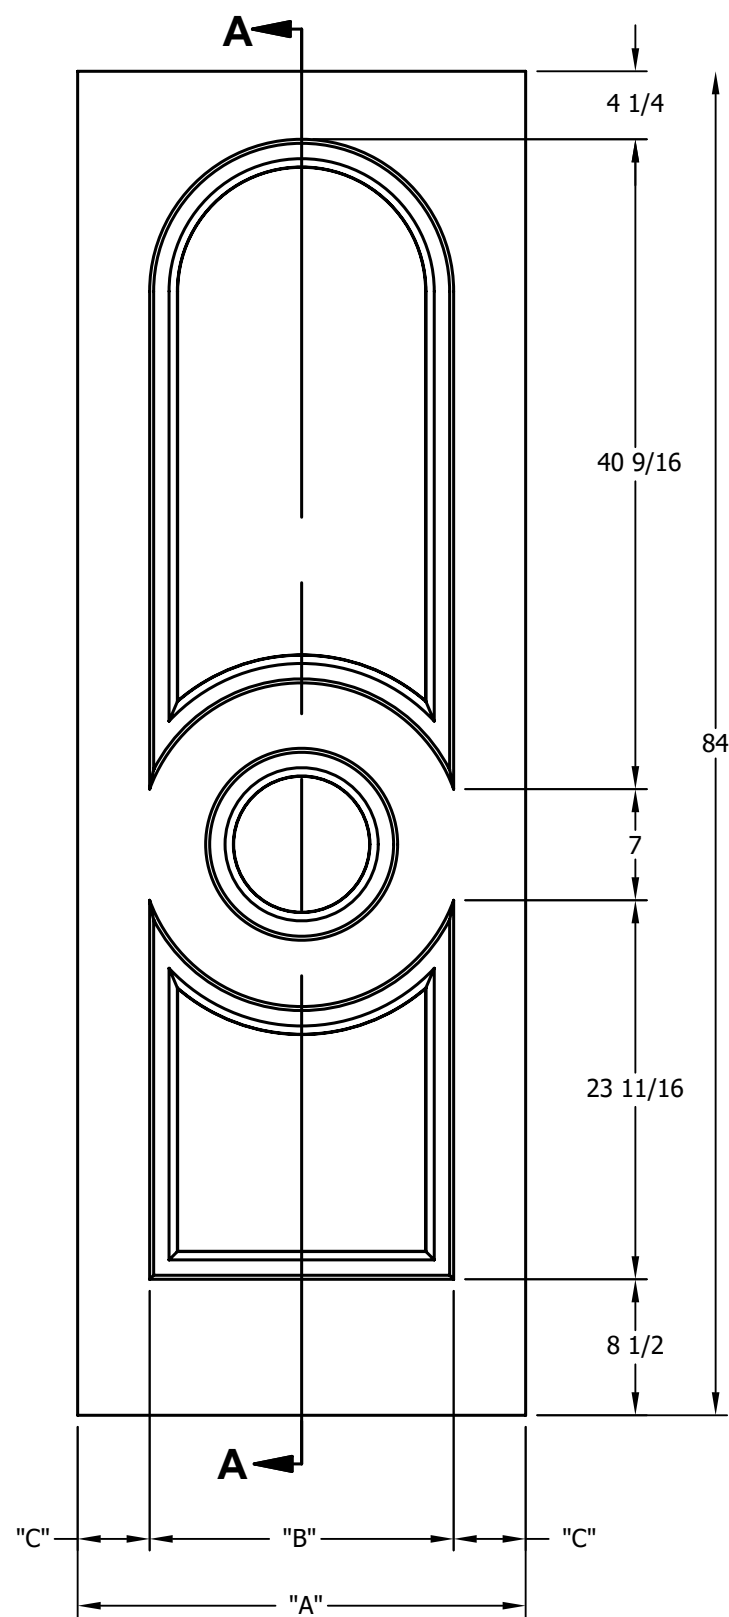

DIMENSION TABLE			
DOOR SIZE	"A"	"B"	"C"
1'-6" x 6'-8"	18"	9 3/4"	4 1/8"
1'-8" x 6'-8"	20"	11 3/4"	4 1/8"
1'-10" x 6'-8"	22"	13 3/4"	4 1/8"

DIMENSION TABLE			
DOOR SIZE	"A"	"B"	"C"
2'-0" x 6'-8"	24"	15"	4 1/2"
2'-2" x 6'-8"	26"	17"	4 1/2"
2'-4" x 6'-8"	28"	19"	4 1/2"
2'-6" x 6'-8"	30"	21"	4 1/2"
2'-8" x 6'-8"	32"	23"	4 1/2"
2'-10" x 6'-8"	34"	25"	4 1/2"
3'-0" x 6'-8"	36"	27"	4 1/2"

CREATION DATE:	<i>Darpet</i> doors & trim
REV. DATE: 01/01/2021	
TITLE:	<b>CARVED INTERIOR DOOR</b>
DESCRIPTION:	<b>D 3230 6'-8"</b>

DIMENSION TABLE			
DOOR SIZE	"A"	"B"	"C"
1'-6" x 7'-0"	18"	9 3/4"	4 1/8"
1'-8" x 7'-0"	20"	11 3/4"	4 1/8"
1'-10" x 7'-0"	22"	13 3/4"	4 1/8"

DIMENSION TABLE			
DOOR SIZE	"A"	"B"	"C"
2'-0" x 7'-0"	24"	15"	4 1/2"
2'-2" x 7'-0"	26"	17"	4 1/2"
2'-4" x 7'-0"	28"	19"	4 1/2"
2'-6" x 7'-0"	30"	21"	4 1/2"
2'-8" x 7'-0"	32"	23"	4 1/2"
2'-10" x 7'-0"	34"	25"	4 1/2"
3'-0" x 7'-0"	36"	27"	4 1/2"

CREATION DATE:	
REV. DATE:	01/01/2021
TITLE:	<b>CARVED INTERIOR DOOR</b>
DESCRIPTION:	<b>D 3230 7'-0"</b>

DIMENSION TABLE			
DOOR SIZE	"A"	"B"	"C"
1'-6" x 8'-0"	18"	9 3/4"	4 1/8"
1'-8" x 8'-0"	20"	11 3/4"	4 1/8"
1'-10" x 8'-0"	22"	13 3/4"	4 1/8"