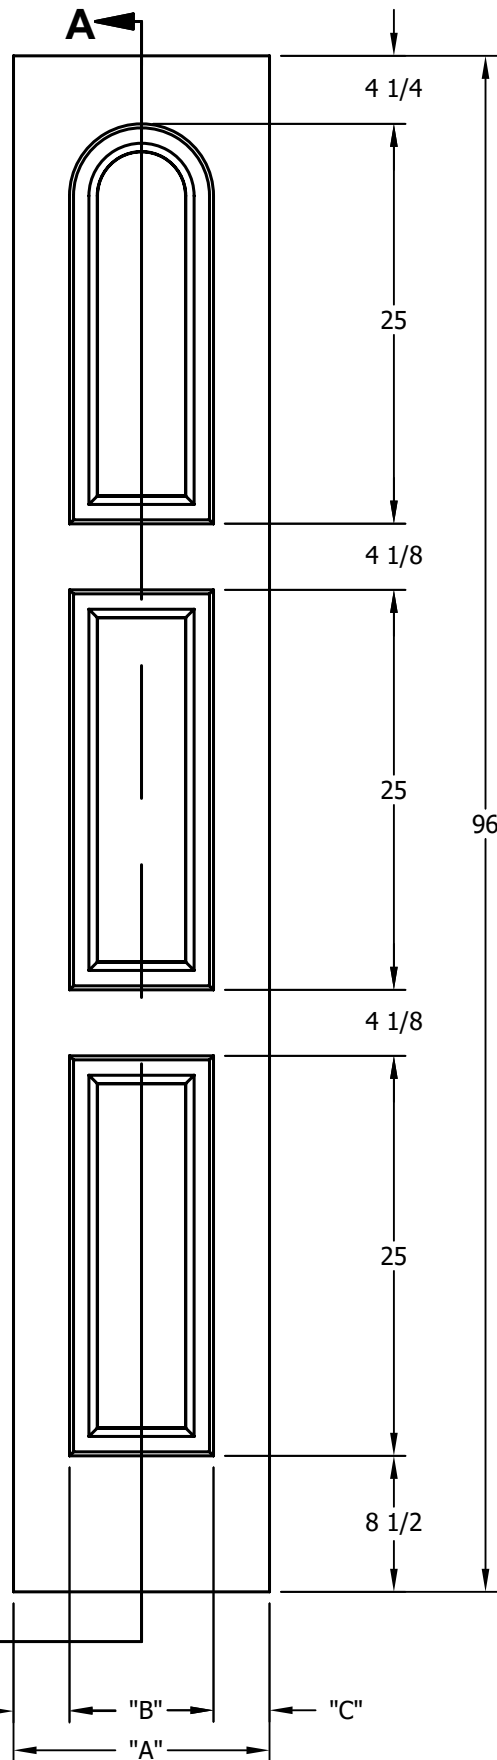

DIMENSION TABLE			
DOOR SIZE	"A"	"B"	"C"
1'-0" x 7'-0"	12"	6"	3"
1'-2" x 7'-0"	14"	8"	3"
1'-3" x 7'-0"	15"	8"	3 1/2"
1'-4" x 7'-0"	16"	9"	3 1/2"
1'-6" x 7'-0"	18"	9 3/4"	4 1/8"
1'-8" x 7'-0"	20"	11 3/4"	4 1/8"
1'-10" x 7'-0"	22"	13 3/4"	4 1/8"