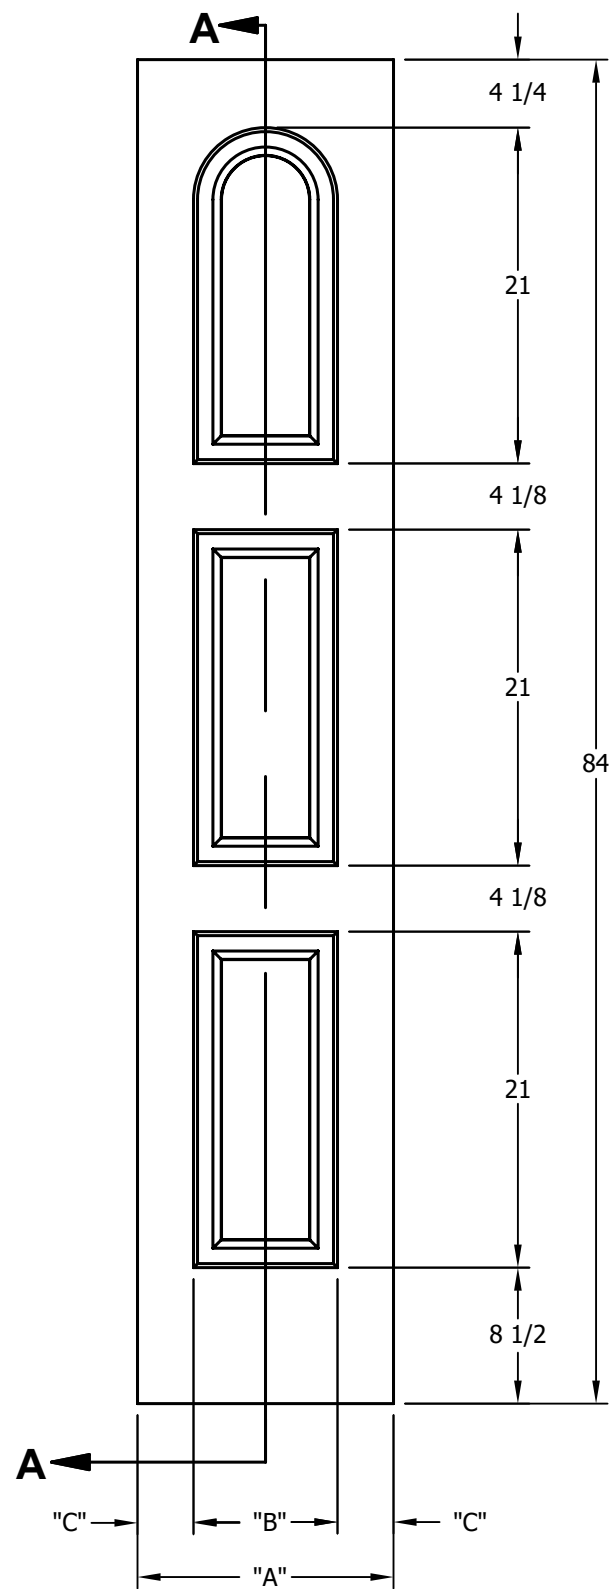

DIMENSION TABLE			
DOOR SIZE	"A"	"B"	"C"
1'-0" x 6'-8"	12"	6"	3"
1'-2" x 6'-8"	14"	8"	3"
1'-3" x 6'-8"	15"	8"	3 1/2"
1'-4" x 6'-8"	16"	9"	3 1/2"
1'-6" x 6'-8"	18"	9 3/4"	4 1/8"
1'-8" x 6'-8"	20"	11 3/4"	4 1/8"
1'-10" x 6'-8"	22"	13 3/4"	4 1/8"

DIMENSION TABLE			
DOOR SIZE	"A"	"B"	"C"
2'-0" x 6'-8"	24"	15"	4 1/2"
2'-2" x 6'-8"	26"	17"	4 1/2"
2'-4" x 6'-8"	28"	19"	4 1/2"
2'-6" x 6'-8"	30"	21"	4 1/2"
2'-8" x 6'-8"	32"	23"	4 1/2"
2'-10" x 6'-8"	34"	25"	4 1/2"
3'-0" x 6'-8"	36"	27"	4 1/2"

CREATION DATE:	<i>Darpet</i> doors & trim
REV. DATE: 01/01/2021	
TITLE:	CARVED INTERIOR DOOR
DESCRIPTION:	D 3210 6'-8"

DIMENSION TABLE			
DOOR SIZE	"A"	"B"	"C"
1'-0" x 7'-0"	12"	6"	3"
1'-2" x 7'-0"	14"	8"	3"
1'-3" x 7'-0"	15"	8"	3 1/2"
1'-4" x 7'-0"	16"	9"	3 1/2"
1'-6" x 7'-0"	18"	9 3/4"	4 1/8"
1'-8" x 7'-0"	20"	11 3/4"	4 1/8"
1'-10" x 7'-0"	22"	13 3/4"	4 1/8"

DIMENSION TABLE			
DOOR SIZE	"A"	"B"	"C"
2'-0" x 7'-0"	24"	15"	4 1/2"
2'-2" x 7'-0"	26"	17"	4 1/2"
2'-4" x 7'-0"	28"	19"	4 1/2"
2'-6" x 7'-0"	30"	21"	4 1/2"
2'-8" x 7'-0"	32"	23"	4 1/2"
2'-10" x 7'-0"	34"	25"	4 1/2"
3'-0" x 7'-0"	36"	27"	4 1/2"