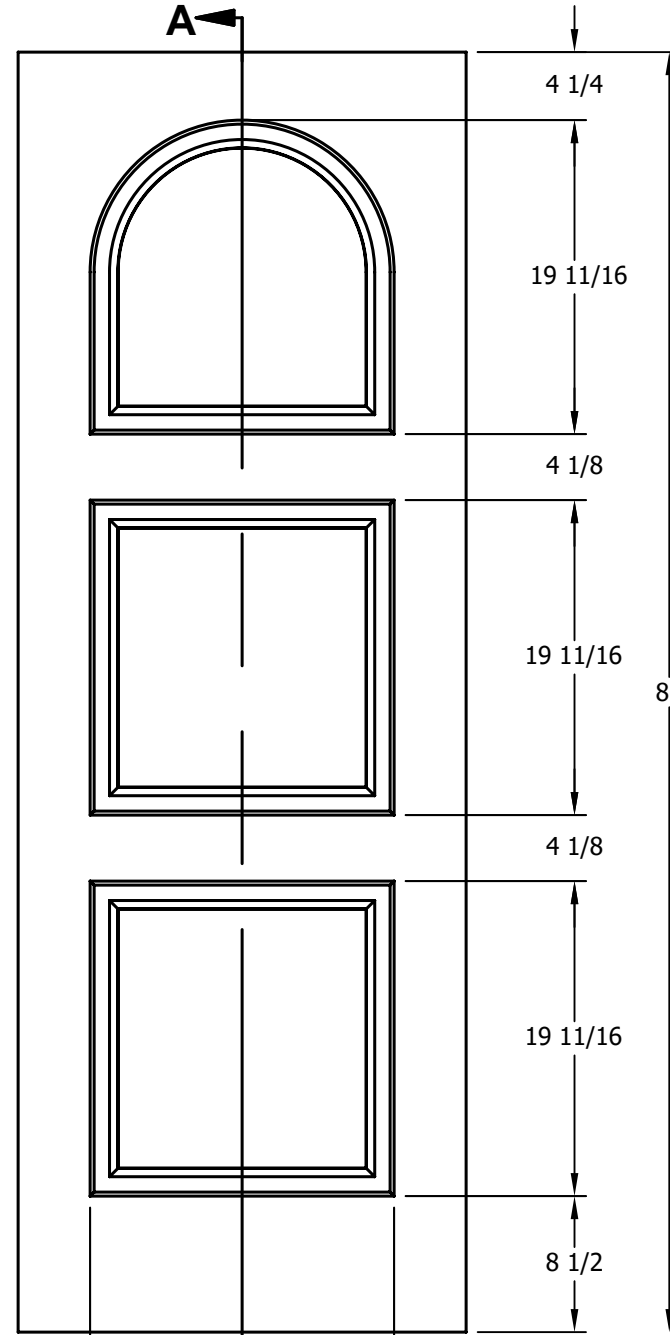

DIMENSION TABLE			
DOOR SIZE	"A"	"B"	"C"
1'-0" x 6'-8"	12"	6"	3"
1'-2" x 6'-8"	14"	8"	3"
1'-3" x 6'-8"	15"	8"	3 1/2"
1'-4" x 6'-8"	16"	9"	3 1/2"
1'-6" x 6'-8"	18"	9 3/4"	4 1/8"
1'-8" x 6'-8"	20"	11 3/4"	4 1/8"
1'-10" x 6'-8"	22"	13 3/4"	4 1/8"

DIMENSION TABLE			
DOOR SIZE	"A"	"B"	"C"
2'-0" x 6'-8"	24"	15"	4 1/2"
2'-2" x 6'-8"	26"	17"	4 1/2"
2'-4" x 6'-8"	28"	19"	4 1/2"
2'-6" x 6'-8"	30"	21"	4 1/2"
2'-8" x 6'-8"	32"	23"	4 1/2"
2'-10" x 6'-8"	34"	25"	4 1/2"
3'-0" x 6'-8"	36"	27"	4 1/2"

CREATION DATE:	<i>Darpet</i> doors & trim
REV. DATE: 01/01/2021	
TITLE:	CARVED INTERIOR DOOR
DESCRIPTION:	D 3210 6'-8"

DIMENSION TABLE			
DOOR SIZE	"A"	"B"	"C"
1'-0" x 7'-0"	12"	6"	3"
1'-2" x 7'-0"	14"	8"	3"
1'-3" x 7'-0"	15"	8"	3 1/2"
1'-4" x 7'-0"	16"	9"	3 1/2"
1'-6" x 7'-0"	18"	9 3/4"	4 1/8"
1'-8" x 7'-0"	20"	11 3/4"	4 1/8"
1'-10" x 7'-0"	22"	13 3/4"	4 1/8"

DIMENSION TABLE			
DOOR SIZE	"A"	"B"	"C"
2'-0" x 7'-0"	24"	15"	4 1/2"
2'-2" x 7'-0"	26"	17"	4 1/2"
2'-4" x 7'-0"	28"	19"	4 1/2"
2'-6" x 7'-0"	30"	21"	4 1/2"
2'-8" x 7'-0"	32"	23"	4 1/2"
2'-10" x 7'-0"	34"	25"	4 1/2"
3'-0" x 7'-0"	36"	27"	4 1/2"