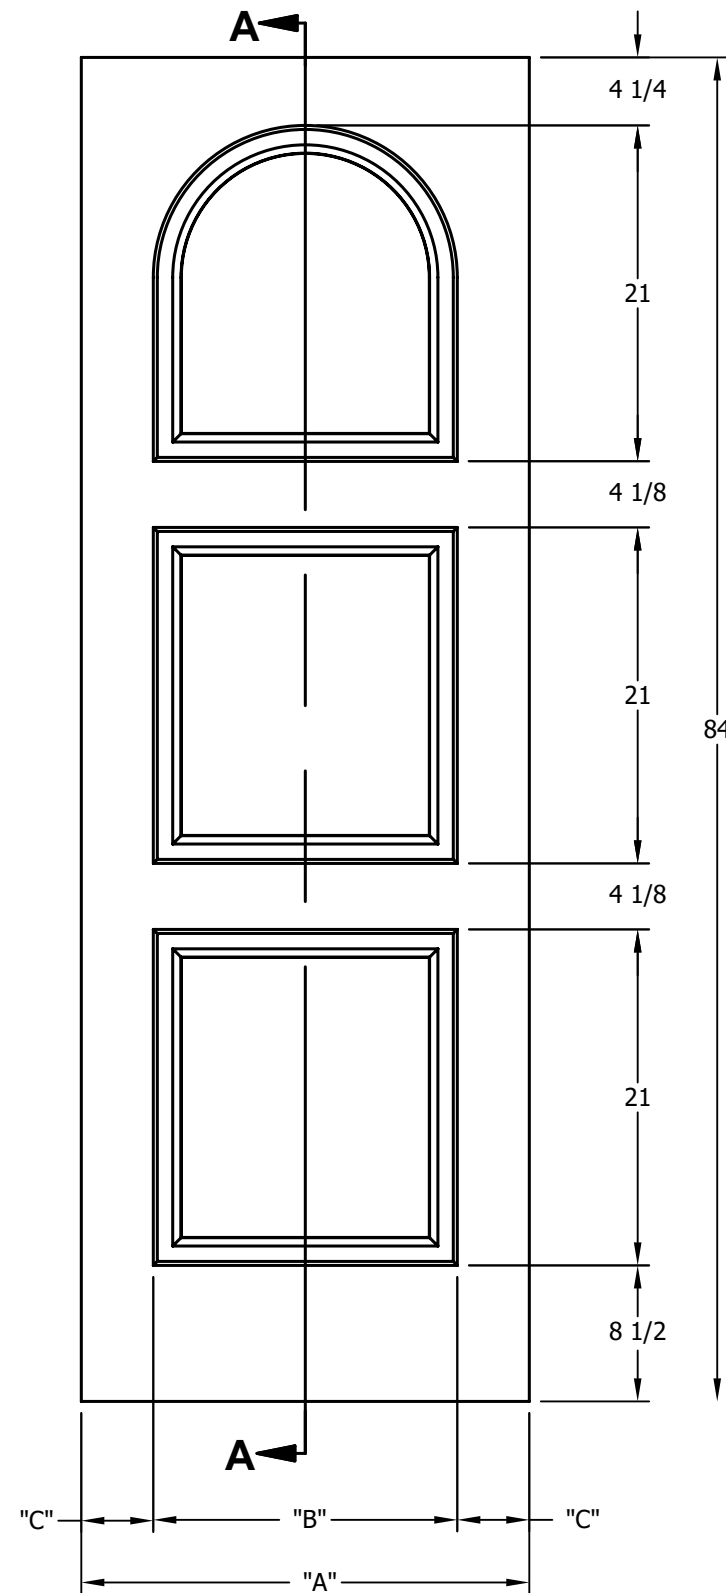

DIMENSION TABLE			
DOOR SIZE	"A"	"B"	"C"
1'-0" x 6'-8"	12"	6"	3"
1'-2" x 6'-8"	14"	8"	3"
1'-3" x 6'-8"	15"	8"	3 1/2"
1'-4" x 6'-8"	16"	9"	3 1/2"
1'-6" x 6'-8"	18"	9 3/4"	4 1/8"
1'-8" x 6'-8"	20"	11 3/4"	4 1/8"
1'-10" x 6'-8"	22"	13 3/4"	4 1/8"

DIMENSION TABLE			
DOOR SIZE	"A"	"B"	"C"
2'-0" x 6'-8"	24"	15"	4 1/2"
2'-2" x 6'-8"	26"	17"	4 1/2"
2'-4" x 6'-8"	28"	19"	4 1/2"
2'-6" x 6'-8"	30"	21"	4 1/2"
2'-8" x 6'-8"	32"	23"	4 1/2"
2'-10" x 6'-8"	34"	25"	4 1/2"
3'-0" x 6'-8"	36"	27"	4 1/2"

CREATION DATE:	<i>Darpet</i> doors & trim
REV. DATE: 01/01/2021	
TITLE:	CARVED INTERIOR DOOR
DESCRIPTION:	D 3210 6'-8"

DIMENSION TABLE			
DOOR SIZE	"A"	"B"	"C"
1'-0" x 7'-0"	12"	6"	3"
1'-2" x 7'-0"	14"	8"	3"
1'-3" x 7'-0"	15"	8"	3 1/2"
1'-4" x 7'-0"	16"	9"	3 1/2"
1'-6" x 7'-0"	18"	9 3/4"	4 1/8"
1'-8" x 7'-0"	20"	11 3/4"	4 1/8"
1'-10" x 7'-0"	22"	13 3/4"	4 1/8"

DIMENSION TABLE			
DOOR SIZE	"A"	"B"	"C"
2'-0" x 7'-0"	24"	15"	4 1/2"
2'-2" x 7'-0"	26"	17"	4 1/2"
2'-4" x 7'-0"	28"	19"	4 1/2"
2'-6" x 7'-0"	30"	21"	4 1/2"
2'-8" x 7'-0"	32"	23"	4 1/2"
2'-10" x 7'-0"	34"	25"	4 1/2"
3'-0" x 7'-0"	36"	27"	4 1/2"