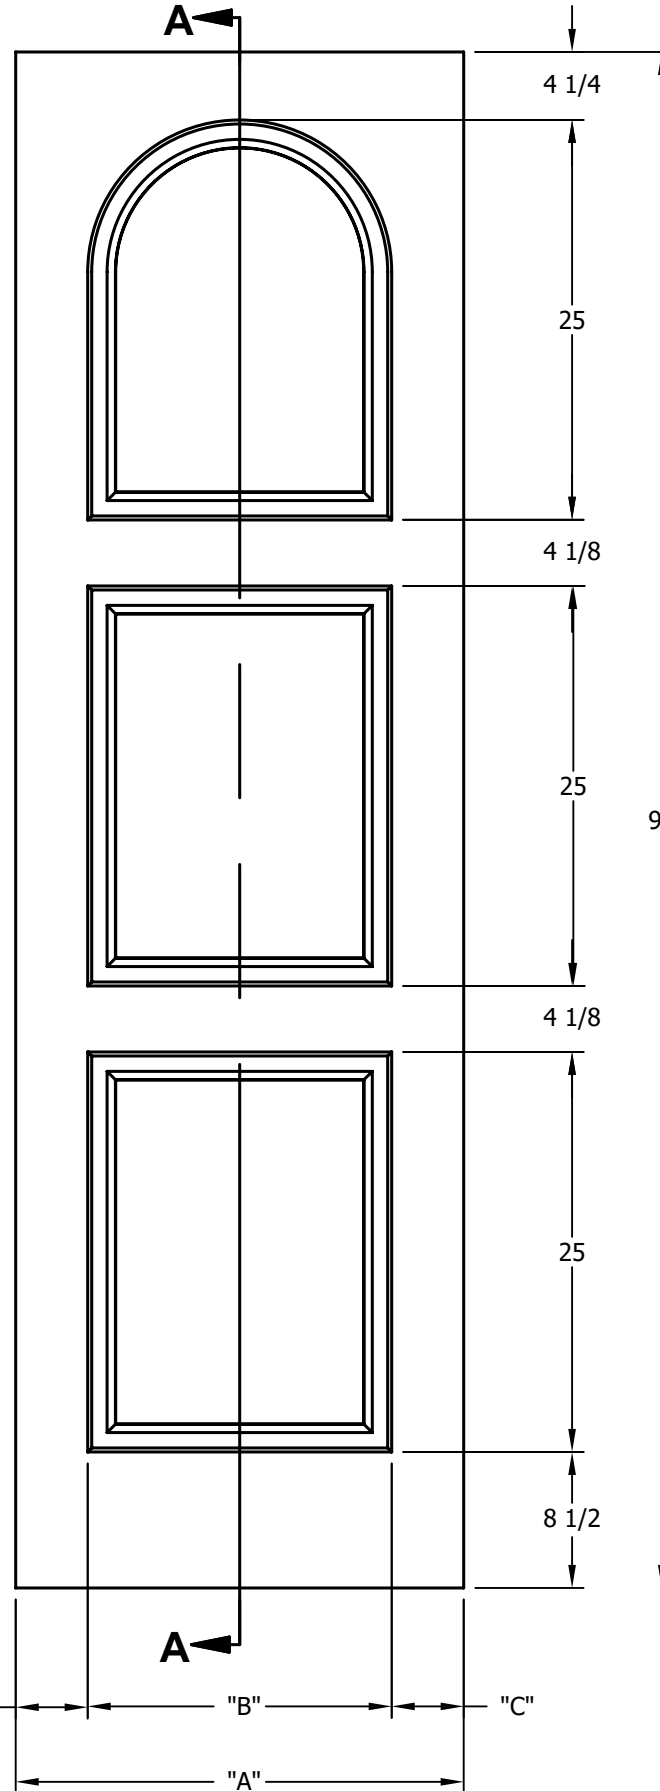

DIMENSION TABLE			
DOOR SIZE	"A"	"B"	"C"
2'-0" x 8'-0"	24"	15"	4 1/2"
2'-2" x 8'-0"	26"	17"	4 1/2"
2'-4" x 8'-0"	28"	19"	4 1/2"
2'-6" x 8'-0"	30"	21"	4 1/2"
2'-8" x 8'-0"	32"	23"	4 1/2"
2'-10" x 8'-0"	34"	25"	4 1/2"
3'-0" x 8'-0"	36"	27"	4 1/2"

CREATION DATE:	<i>Darpet</i> doors & trim inc.
REV. DATE: 01/01/2021	
TITLE:	CARVED INTERIOR DOOR
DESCRIPTION:	D 3210 8'-0"