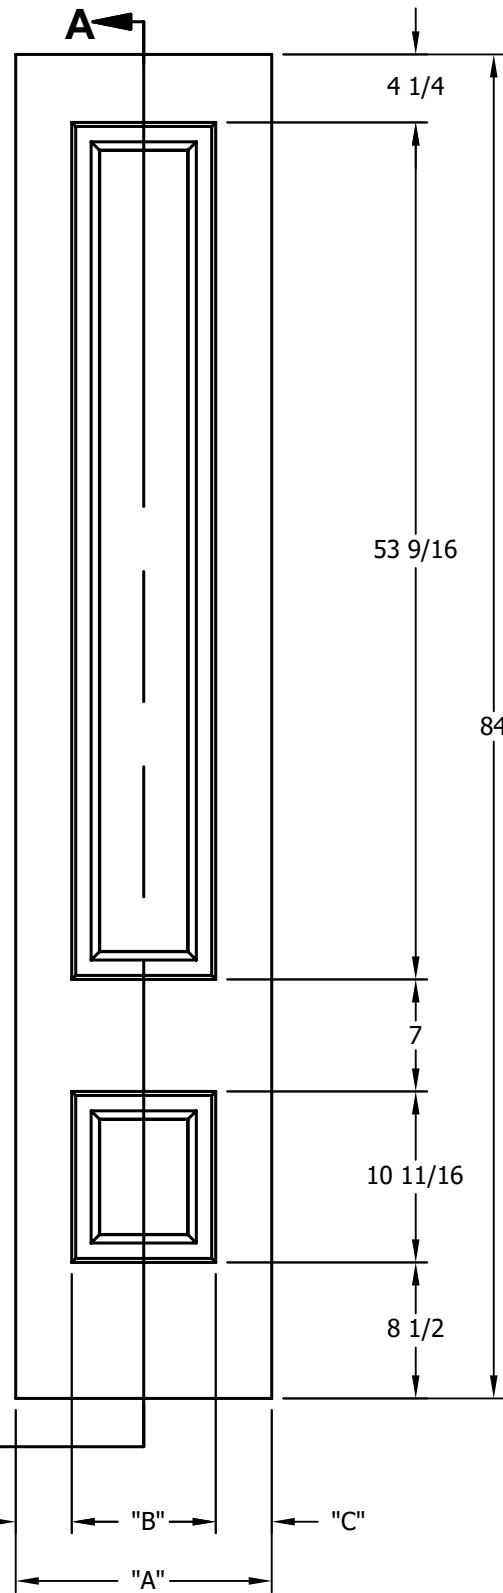

DIMENSION TABLE			
DOOR SIZE	"A"	"B"	"C"
1'-0" x 6'-8"	12"	6"	3"
1'-2" x 6'-8"	14"	7"	3 1/2"
1'-3" x 6'-8"	15"	8"	3 1/2"
1'-4" x 6'-8"	16"	9"	3 1/2"
1'-6" x 6'-8"	18"	9 3/4"	4 1/8"
1'-8" x 6'-8"	20"	11 3/4"	4 1/8"
1'-10" x 6'-8"	22"	13 3/4"	4 1/8"

DIMENSION TABLE				
DOOR SIZE	"A"	"B"	"C"	"D"
2'-0" x 6'-8"	24"	5 3/4"	4 1/2"	3 1/2"
2'-2" x 6'-8"	26"	6 7/16"	4 1/2"	4 1/8"
2'-4" x 6'-8"	28"	7 7/16"	4 1/2"	4 1/8"
2'-6" x 6'-8"	30"	8 7/16"	4 1/2"	4 1/8"
2'-8" x 6'-8"	32"	9 7/16"	4 1/2"	4 1/8"
2'-10" x 6'-8"	34"	10 7/16"	4 1/2"	4 1/8"
3'-0" x 6'-8"	36"	11 7/16"	4 1/2"	4 1/8"

CREATION DATE:	Darpet <small>doors & trim</small>
REV. DATE: 01/01/2021	
TITLE:	CARVED INTERIOR DOOR
DESCRIPTION:	D 3190 6'-8"

DIMENSION TABLE			
DOOR SIZE	"A"	"B"	"C"
1'-0" x 7'-0"	12"	6"	3"
1'-2" x 7'-0"	14"	7"	3 1/2"
1'-3" x 7'-0"	15"	8"	3 1/2"
1'-4" x 7'-0"	16"	9"	3 1/2"
1'-6" x 7'-0"	18"	9 3/4"	4 1/8"
1'-8" x 7'-0"	20"	11 3/4"	4 1/8"
1'-10" x 7'-0"	22"	13 3/4"	4 1/8"

DIMENSION TABLE				
DOOR SIZE	"A"	"B"	"C"	"D"
2'-0" x 7'-0"	24"	5 3/4"	4 1/2"	3 1/2"
2'-2" x 7'-0"	26"	6 7/16"	4 1/2"	4 1/8"
2'-4" x 7'-0"	28"	7 7/16"	4 1/2"	4 1/8"
2'-6" x 7'-0"	30"	8 7/16"	4 1/2"	4 1/8"
2'-8" x 7'-0"	32"	9 7/16"	4 1/2"	4 1/8"
2'-10" x 7'-0"	34"	10 7/16"	4 1/2"	4 1/8"
3'-0" x 7'-0"	36"	11 7/16"	4 1/2"	4 1/8"