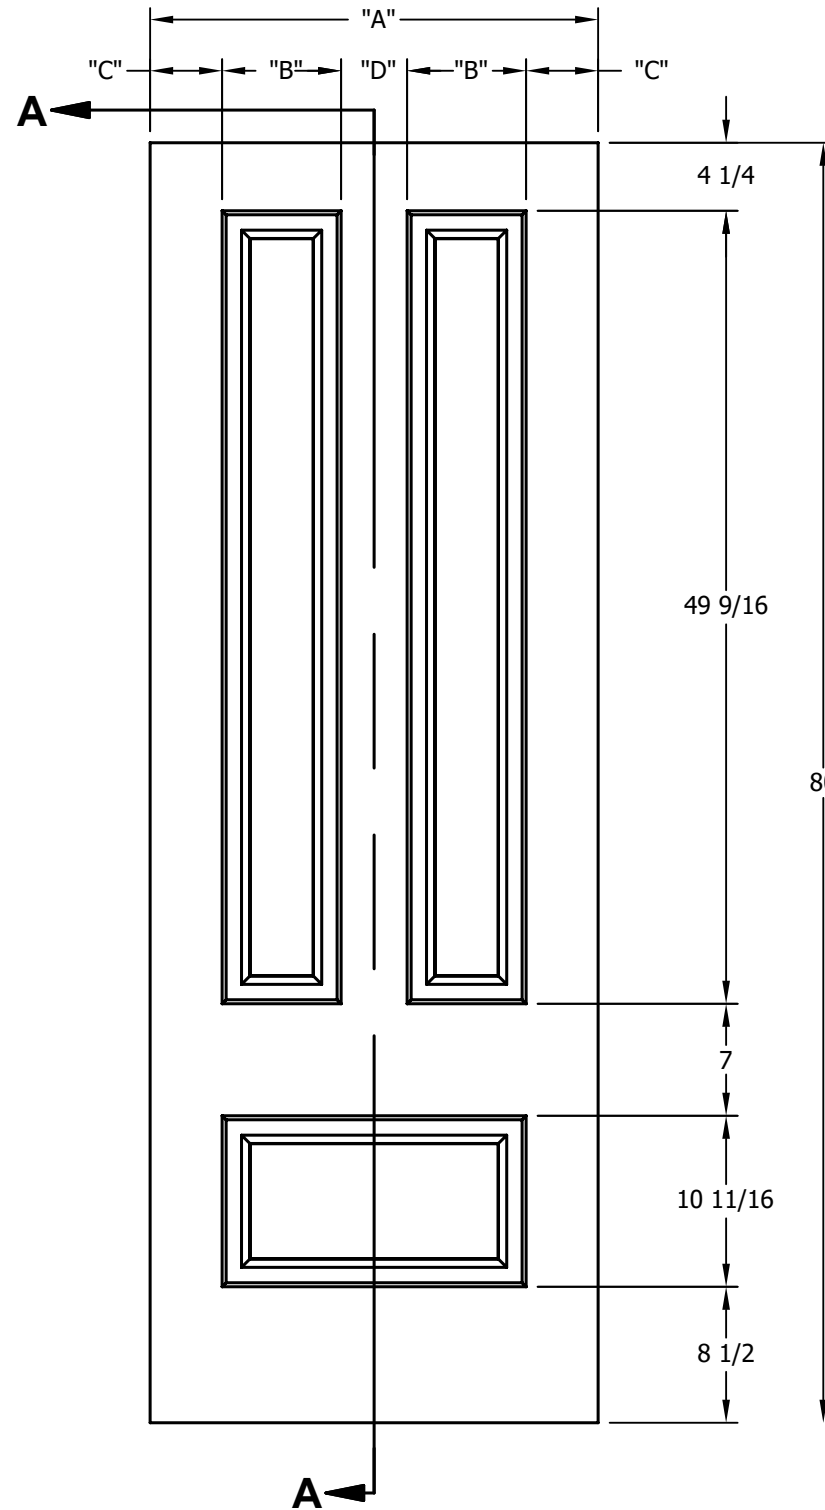

DIMENSION TABLE			
DOOR SIZE	"A"	"B"	"C"
1'-0" x 6'-8"	12"	6"	3"
1'-2" x 6'-8"	14"	7"	3 1/2"
1'-3" x 6'-8"	15"	8"	3 1/2"
1'-4" x 6'-8"	16"	9"	3 1/2"
1'-6" x 6'-8"	18"	9 3/4"	4 1/8"
1'-8" x 6'-8"	20"	11 3/4"	4 1/8"
1'-10" x 6'-8"	22"	13 3/4"	4 1/8"

DIMENSION TABLE				
DOOR SIZE	"A"	"B"	"C"	"D"
2'-0" x 6'-8"	24"	5 3/4"	4 1/2"	3 1/2"
2'-2" x 6'-8"	26"	6 7/16"	4 1/2"	4 1/8"
2'-4" x 6'-8"	28"	7 7/16"	4 1/2"	4 1/8"
2'-6" x 6'-8"	30"	8 7/16"	4 1/2"	4 1/8"
2'-8" x 6'-8"	32"	9 7/16"	4 1/2"	4 1/8"
2'-10" x 6'-8"	34"	10 7/16"	4 1/2"	4 1/8"
3'-0" x 6'-8"	36"	11 7/16"	4 1/2"	4 1/8"

CREATION DATE:	Darpet <small>doors & trim</small>
REV. DATE: 01/01/2021	
TITLE:	CARVED INTERIOR DOOR
DESCRIPTION:	D 3190 6'-8"

DIMENSION TABLE			
DOOR SIZE	"A"	"B"	"C"
1'-0" x 7'-0"	12"	6"	3"
1'-2" x 7'-0"	14"	7"	3 1/2"
1'-3" x 7'-0"	15"	8"	3 1/2"
1'-4" x 7'-0"	16"	9"	3 1/2"
1'-6" x 7'-0"	18"	9 3/4"	4 1/8"
1'-8" x 7'-0"	20"	11 3/4"	4 1/8"
1'-10" x 7'-0"	22"	13 3/4"	4 1/8"

DIMENSION TABLE				
DOOR SIZE	"A"	"B"	"C"	"D"
2'-0" x 7'-0"	24"	5 3/4"	4 1/2"	3 1/2"
2'-2" x 7'-0"	26"	6 7/16"	4 1/2"	4 1/8"
2'-4" x 7'-0"	28"	7 7/16"	4 1/2"	4 1/8"
2'-6" x 7'-0"	30"	8 7/16"	4 1/2"	4 1/8"
2'-8" x 7'-0"	32"	9 7/16"	4 1/2"	4 1/8"
2'-10" x 7'-0"	34"	10 7/16"	4 1/2"	4 1/8"
3'-0" x 7'-0"	36"	11 7/16"	4 1/2"	4 1/8"