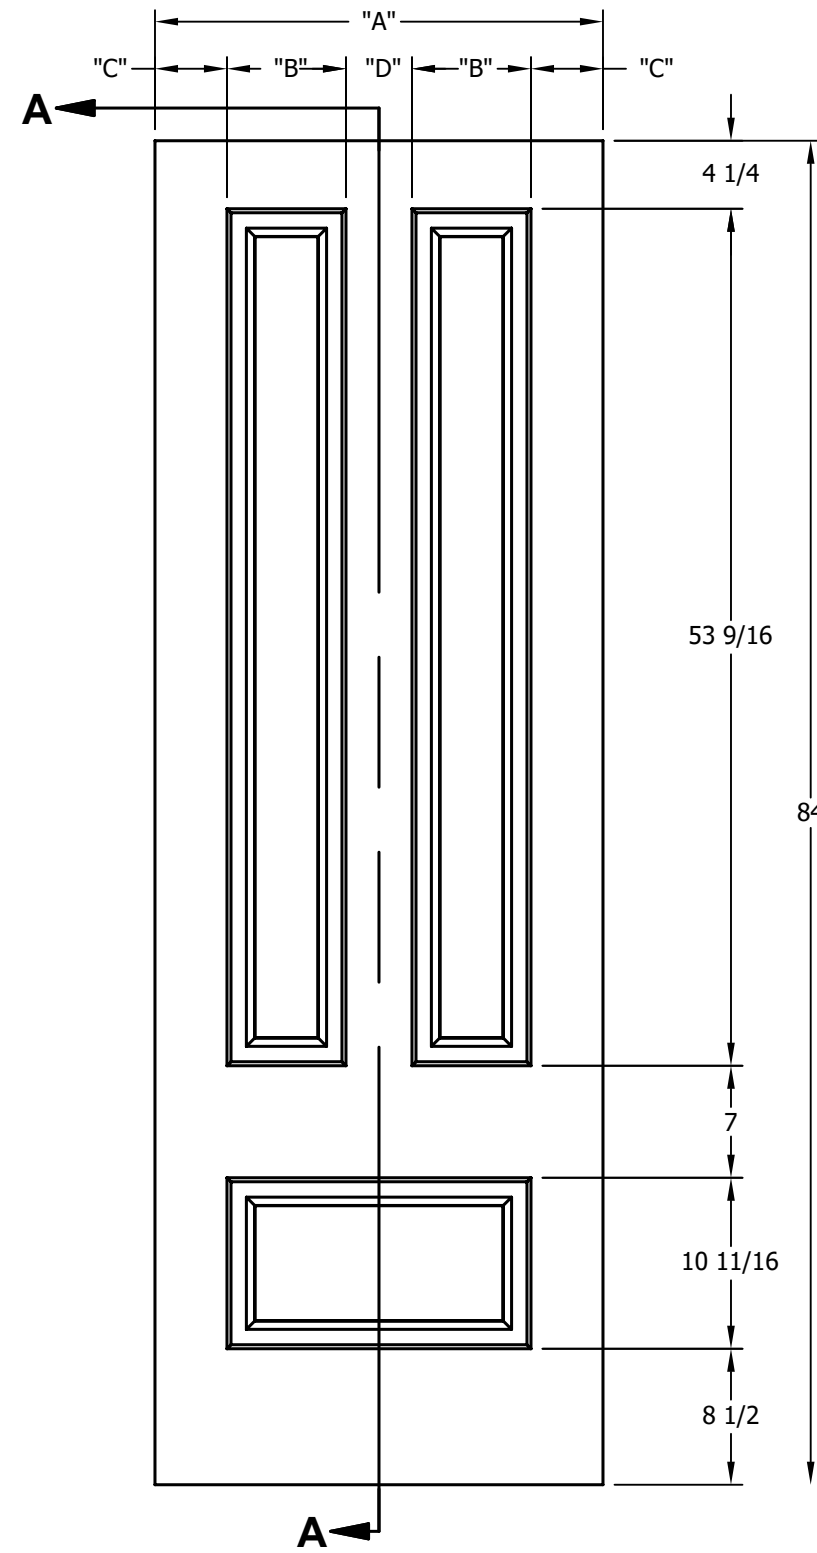

DIMENSION TABLE			
DOOR SIZE	"A"	"B"	"C"
1'-0" x 6'-8"	12"	6"	3"
1'-2" x 6'-8"	14"	7"	3 1/2"
1'-3" x 6'-8"	15"	8"	3 1/2"
1'-4" x 6'-8"	16"	9"	3 1/2"
1'-6" x 6'-8"	18"	9 3/4"	4 1/8"
1'-8" x 6'-8"	20"	11 3/4"	4 1/8"
1'-10" x 6'-8"	22"	13 3/4"	4 1/8"

DIMENSION TABLE				
DOOR SIZE	"A"	"B"	"C"	"D"
2'-0" x 6'-8"	24"	5 3/4"	4 1/2"	3 1/2"
2'-2" x 6'-8"	26"	6 7/16"	4 1/2"	4 1/8"
2'-4" x 6'-8"	28"	7 7/16"	4 1/2"	4 1/8"
2'-6" x 6'-8"	30"	8 7/16"	4 1/2"	4 1/8"
2'-8" x 6'-8"	32"	9 7/16"	4 1/2"	4 1/8"
2'-10" x 6'-8"	34"	10 7/16"	4 1/2"	4 1/8"
3'-0" x 6'-8"	36"	11 7/16"	4 1/2"	4 1/8"

CREATION DATE:	Darpet <small>doors & trim</small>
REV. DATE: 01/01/2021	
TITLE:	CARVED INTERIOR DOOR
DESCRIPTION:	D 3190 6'-8"

DIMENSION TABLE			
DOOR SIZE	"A"	"B"	"C"
1'-0" x 7'-0"	12"	6"	3"
1'-2" x 7'-0"	14"	7"	3 1/2"
1'-3" x 7'-0"	15"	8"	3 1/2"
1'-4" x 7'-0"	16"	9"	3 1/2"
1'-6" x 7'-0"	18"	9 3/4"	4 1/8"
1'-8" x 7'-0"	20"	11 3/4"	4 1/8"
1'-10" x 7'-0"	22"	13 3/4"	4 1/8"

DIMENSION TABLE				
DOOR SIZE	"A"	"B"	"C"	"D"
2'-0" x 7'-0"	24"	5 3/4"	4 1/2"	3 1/2"
2'-2" x 7'-0"	26"	6 7/16"	4 1/2"	4 1/8"
2'-4" x 7'-0"	28"	7 7/16"	4 1/2"	4 1/8"
2'-6" x 7'-0"	30"	8 7/16"	4 1/2"	4 1/8"
2'-8" x 7'-0"	32"	9 7/16"	4 1/2"	4 1/8"
2'-10" x 7'-0"	34"	10 7/16"	4 1/2"	4 1/8"
3'-0" x 7'-0"	36"	11 7/16"	4 1/2"	4 1/8"