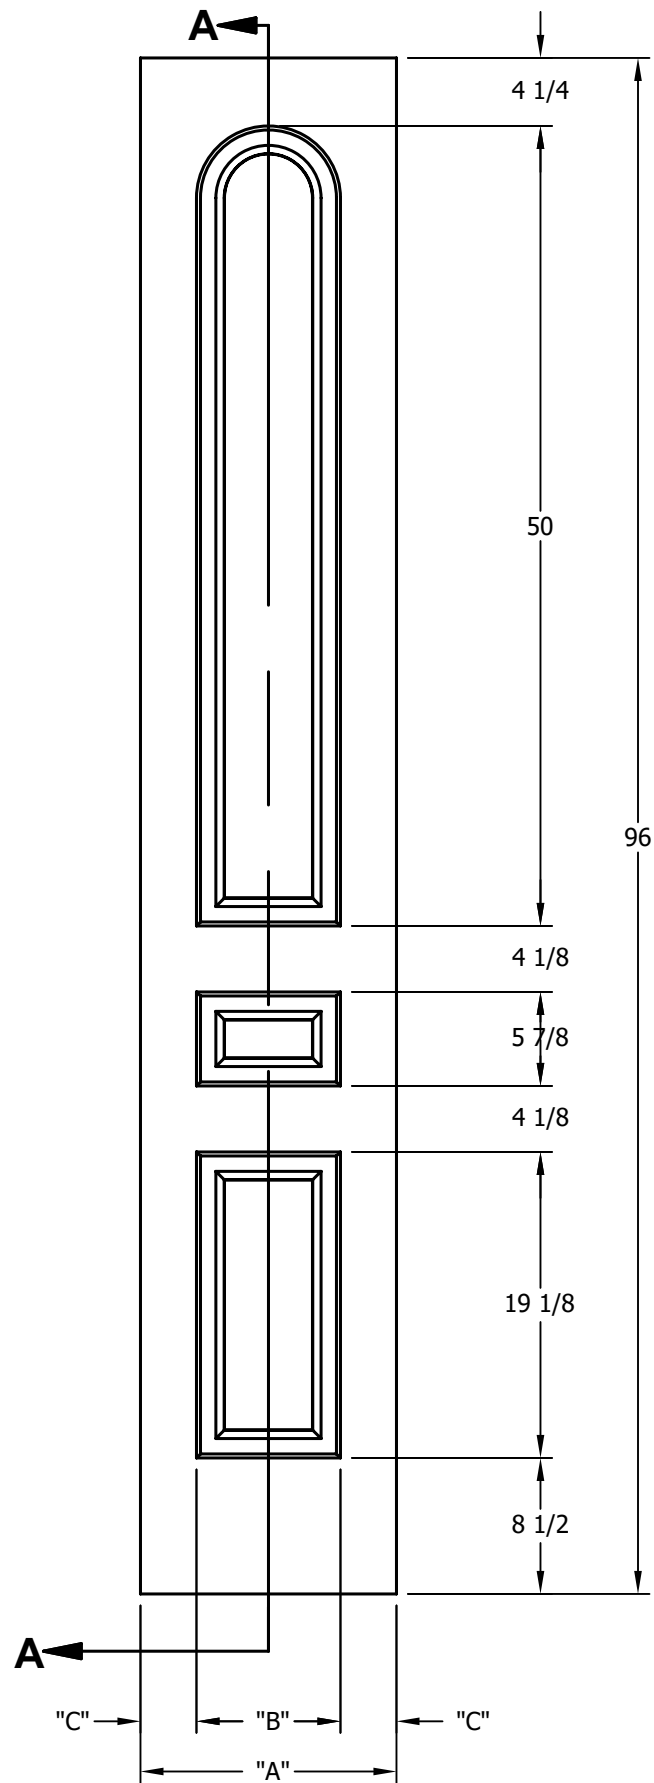

DIMENSION TABLE			
DOOR SIZE	"A"	"B"	"C"
1'-0" x 8'-0"	12"	6"	3"
1'-2" x 8'-0"	14"	7"	3 1/2"
1'-3" x 8'-0"	15"	8"	3 1/2"
1'-4" x 8'-0"	16"	9"	3 1/2"
1'-6" x 8'-0"	18"	9 3/4"	4 1/8"
1'-8" x 8'-0"	20"	11 3/4"	4 1/8"
1'-10" x 8'-0"	22"	13 3/4"	4 1/8"