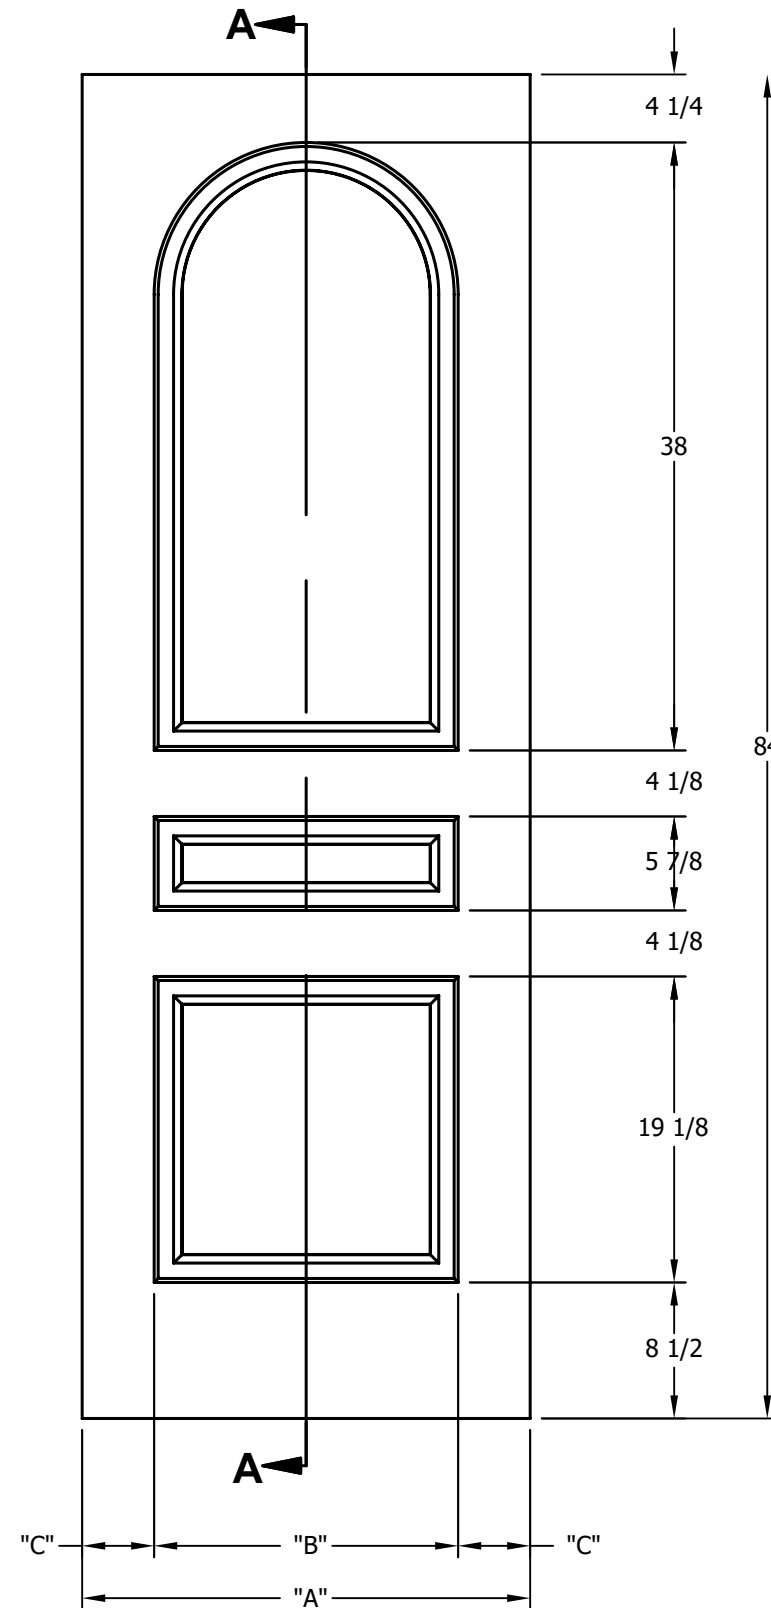

DIMENSION TABLE			
DOOR SIZE	"A"	"B"	"C"
1'-0" x 6'-8"	12"	6"	3"
1'-2" x 6'-8"	14"	7"	3 1/2"
1'-3" x 6'-8"	15"	8"	3 1/2"
1'-4" x 6'-8"	16"	9"	3 1/2"
1'-6" x 6'-8"	18"	9 3/4"	4 1/8"
1'-8" x 6'-8"	20"	11 3/4"	4 1/8"
1'-10" x 6'-8"	22"	13 3/4"	4 1/8"

DIMENSION TABLE			
DOOR SIZE	"A"	"B"	"C"
2'-0" x 6'-8"	24"	15"	4 1/2"
2'-2" x 6'-8"	26"	17"	4 1/2"
2'-4" x 6'-8"	28"	19"	4 1/2"
2'-6" x 6'-8"	30"	21"	4 1/2"
2'-8" x 6'-8"	32"	23"	4 1/2"
2'-10" x 6'-8"	34"	25"	4 1/2"
3'-0" x 6'-8"	36"	27"	4 1/2"

CREATION DATE:	<i>Darpet</i> doors & trim
REV. DATE: 01/01/2021	
TITLE:	CARVED INTERIOR DOOR
DESCRIPTION:	D 3180 6'-8"

DIMENSION TABLE			
DOOR SIZE	"A"	"B"	"C"
1'-0" x 7'-0"	12"	6"	3"
1'-2" x 7'-0"	14"	7"	3 1/2"
1'-3" x 7'-0"	15"	8"	3 1/2"
1'-4" x 7'-0"	16"	9"	3 1/2"
1'-6" x 7'-0"	18"	9 3/4"	4 1/8"
1'-8" x 7'-0"	20"	11 3/4"	4 1/8"
1'-10" x 7'-0"	22"	13 3/4"	4 1/8"

DIMENSION TABLE			
DOOR SIZE	"A"	"B"	"C"
2'-0" x 7'-0"	24"	15"	4 1/2"
2'-2" x 7'-0"	26"	17"	4 1/2"
2'-4" x 7'-0"	28"	19"	4 1/2"
2'-6" x 7'-0"	30"	21"	4 1/2"
2'-8" x 7'-0"	32"	23"	4 1/2"
2'-10" x 7'-0"	34"	25"	4 1/2"
3'-0" x 7'-0"	36"	27"	4 1/2"