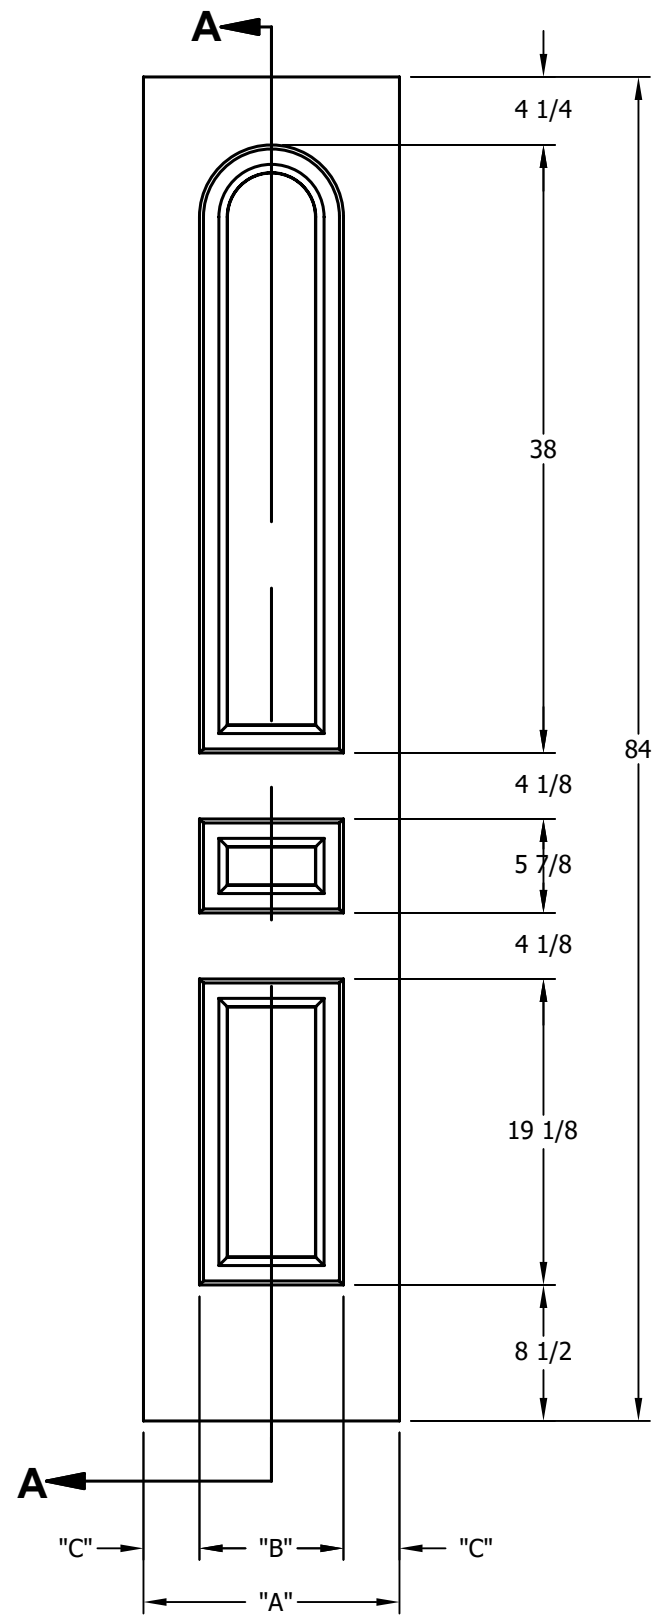

DIMENSION TABLE			
DOOR SIZE	"A"	"B"	"C"
1'-0" x 6'-8"	12"	6"	3"
1'-2" x 6'-8"	14"	7"	3 1/2"
1'-3" x 6'-8"	15"	8"	3 1/2"
1'-4" x 6'-8"	16"	9"	3 1/2"
1'-6" x 6'-8"	18"	9 3/4"	4 1/8"
1'-8" x 6'-8"	20"	11 3/4"	4 1/8"
1'-10" x 6'-8"	22"	13 3/4"	4 1/8"

DIMENSION TABLE			
DOOR SIZE	"A"	"B"	"C"
2'-0" x 6'-8"	24"	15"	4 1/2"
2'-2" x 6'-8"	26"	17"	4 1/2"
2'-4" x 6'-8"	28"	19"	4 1/2"
2'-6" x 6'-8"	30"	21"	4 1/2"
2'-8" x 6'-8"	32"	23"	4 1/2"
2'-10" x 6'-8"	34"	25"	4 1/2"
3'-0" x 6'-8"	36"	27"	4 1/2"

CREATION DATE:	<i>Darpet</i> doors & trim
REV. DATE: 01/01/2021	
TITLE:	CARVED INTERIOR DOOR
DESCRIPTION:	D 3180 6'-8"

DIMENSION TABLE			
DOOR SIZE	"A"	"B"	"C"
1'-0" x 7'-0"	12"	6"	3"
1'-2" x 7'-0"	14"	7"	3 1/2"
1'-3" x 7'-0"	15"	8"	3 1/2"
1'-4" x 7'-0"	16"	9"	3 1/2"
1'-6" x 7'-0"	18"	9 3/4"	4 1/8"
1'-8" x 7'-0"	20"	11 3/4"	4 1/8"
1'-10" x 7'-0"	22"	13 3/4"	4 1/8"

DIMENSION TABLE			
DOOR SIZE	"A"	"B"	"C"
2'-0" x 7'-0"	24"	15"	4 1/2"
2'-2" x 7'-0"	26"	17"	4 1/2"
2'-4" x 7'-0"	28"	19"	4 1/2"
2'-6" x 7'-0"	30"	21"	4 1/2"
2'-8" x 7'-0"	32"	23"	4 1/2"
2'-10" x 7'-0"	34"	25"	4 1/2"
3'-0" x 7'-0"	36"	27"	4 1/2"