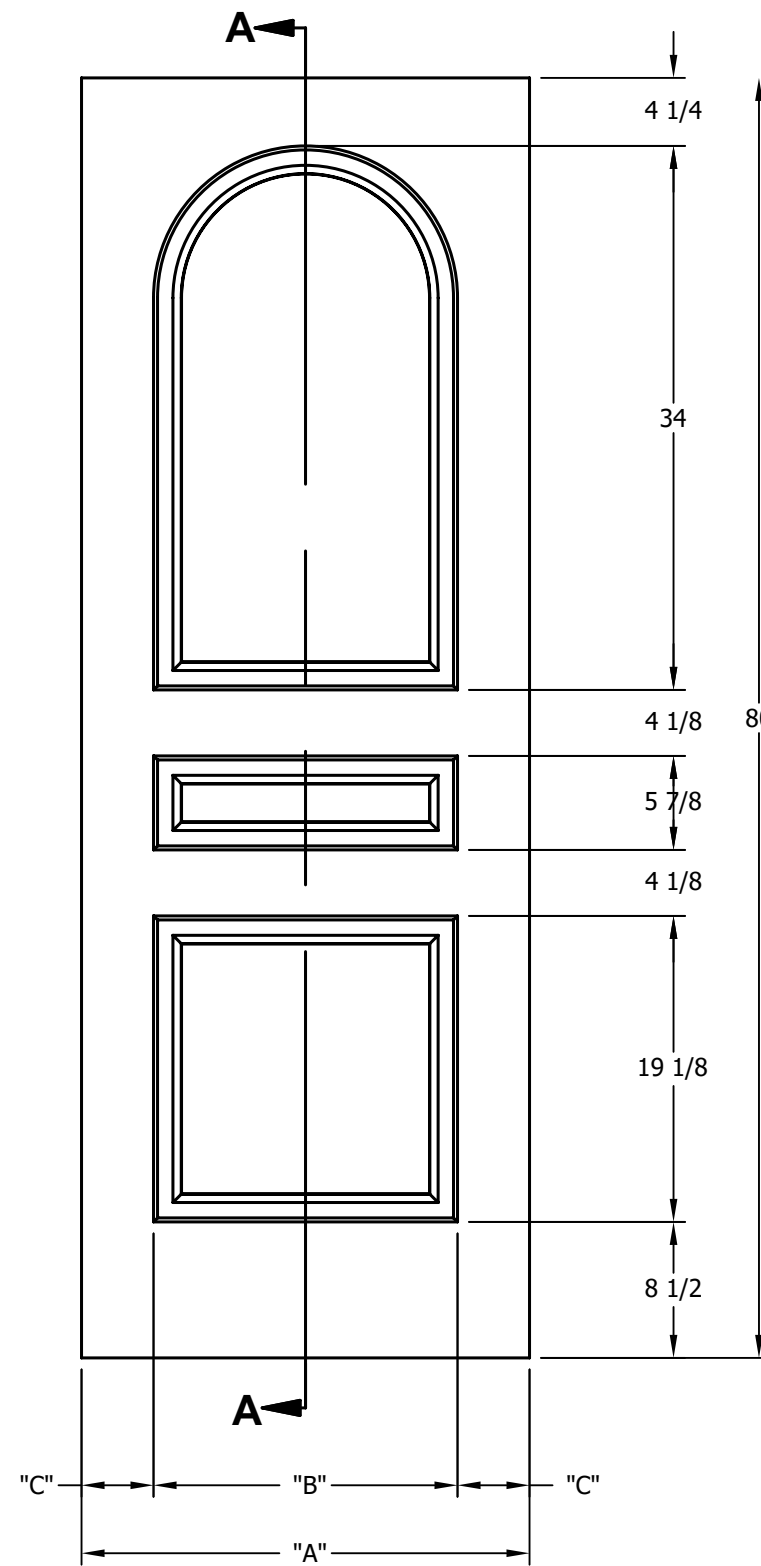

DIMENSION TABLE			
DOOR SIZE	"A"	"B"	"C"
1'-0" x 6'-8"	12"	6"	3"
1'-2" x 6'-8"	14"	7"	3 1/2"
1'-3" x 6'-8"	15"	8"	3 1/2"
1'-4" x 6'-8"	16"	9"	3 1/2"
1'-6" x 6'-8"	18"	9 3/4"	4 1/8"
1'-8" x 6'-8"	20"	11 3/4"	4 1/8"
1'-10" x 6'-8"	22"	13 3/4"	4 1/8"

DIMENSION TABLE			
DOOR SIZE	"A"	"B"	"C"
2'-0" x 6'-8"	24"	15"	4 1/2"
2'-2" x 6'-8"	26"	17"	4 1/2"
2'-4" x 6'-8"	28"	19"	4 1/2"
2'-6" x 6'-8"	30"	21"	4 1/2"
2'-8" x 6'-8"	32"	23"	4 1/2"
2'-10" x 6'-8"	34"	25"	4 1/2"
3'-0" x 6'-8"	36"	27"	4 1/2"

CREATION DATE:	<i>Darpet</i> doors & trim
REV. DATE: 01/01/2021	
TITLE:	CARVED INTERIOR DOOR
DESCRIPTION:	D 3180 6'-8"

DIMENSION TABLE			
DOOR SIZE	"A"	"B"	"C"
1'-0" x 7'-0"	12"	6"	3"
1'-2" x 7'-0"	14"	7"	3 1/2"
1'-3" x 7'-0"	15"	8"	3 1/2"
1'-4" x 7'-0"	16"	9"	3 1/2"
1'-6" x 7'-0"	18"	9 3/4"	4 1/8"
1'-8" x 7'-0"	20"	11 3/4"	4 1/8"
1'-10" x 7'-0"	22"	13 3/4"	4 1/8"

DIMENSION TABLE			
DOOR SIZE	"A"	"B"	"C"
2'-0" x 7'-0"	24"	15"	4 1/2"
2'-2" x 7'-0"	26"	17"	4 1/2"
2'-4" x 7'-0"	28"	19"	4 1/2"
2'-6" x 7'-0"	30"	21"	4 1/2"
2'-8" x 7'-0"	32"	23"	4 1/2"
2'-10" x 7'-0"	34"	25"	4 1/2"
3'-0" x 7'-0"	36"	27"	4 1/2"