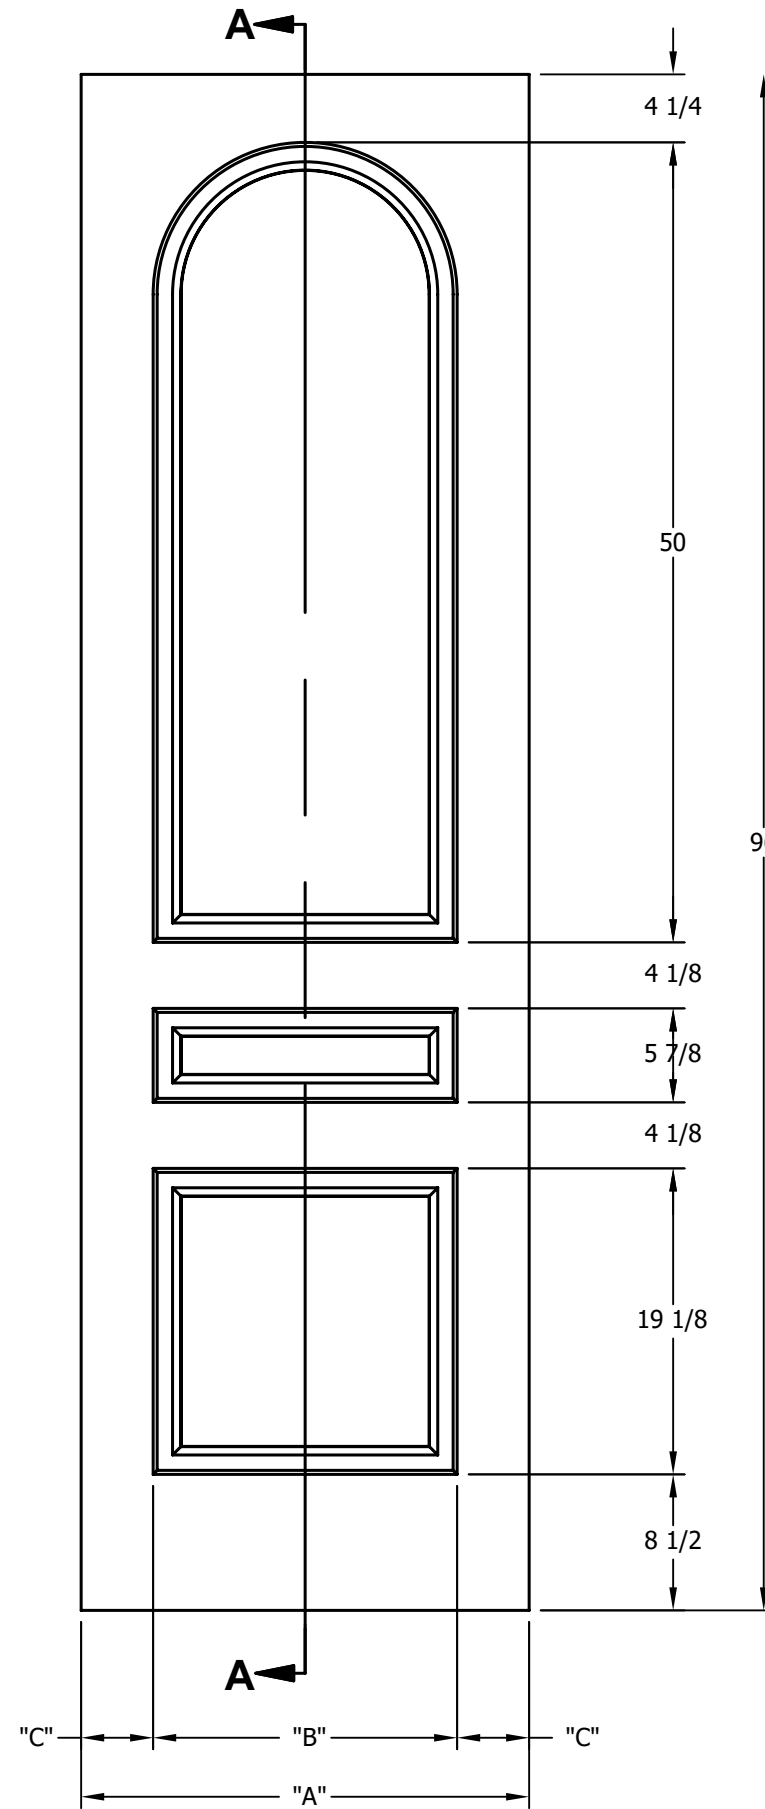

DIMENSION TABLE			
DOOR SIZE	"A"	"B"	"C"
2'-0" x 8'-0"	24"	15"	4 1/2"
2'-2" x 8'-0"	26"	17"	4 1/2"
2'-4" x 8'-0"	28"	19"	4 1/2"
2'-6" x 8'-0"	30"	21"	4 1/2"
2'-8" x 8'-0"	32"	23"	4 1/2"
2'-10" x 8'-0"	34"	25"	4 1/2"
3'-0" x 8'-0"	36"	27"	4 1/2"

CREATION DATE:	Darpet doors & trim inc.
REV. DATE: 01/01/2021	
TITLE:	CARVED INTERIOR DOOR
DESCRIPTION:	D 3180 8'-0"