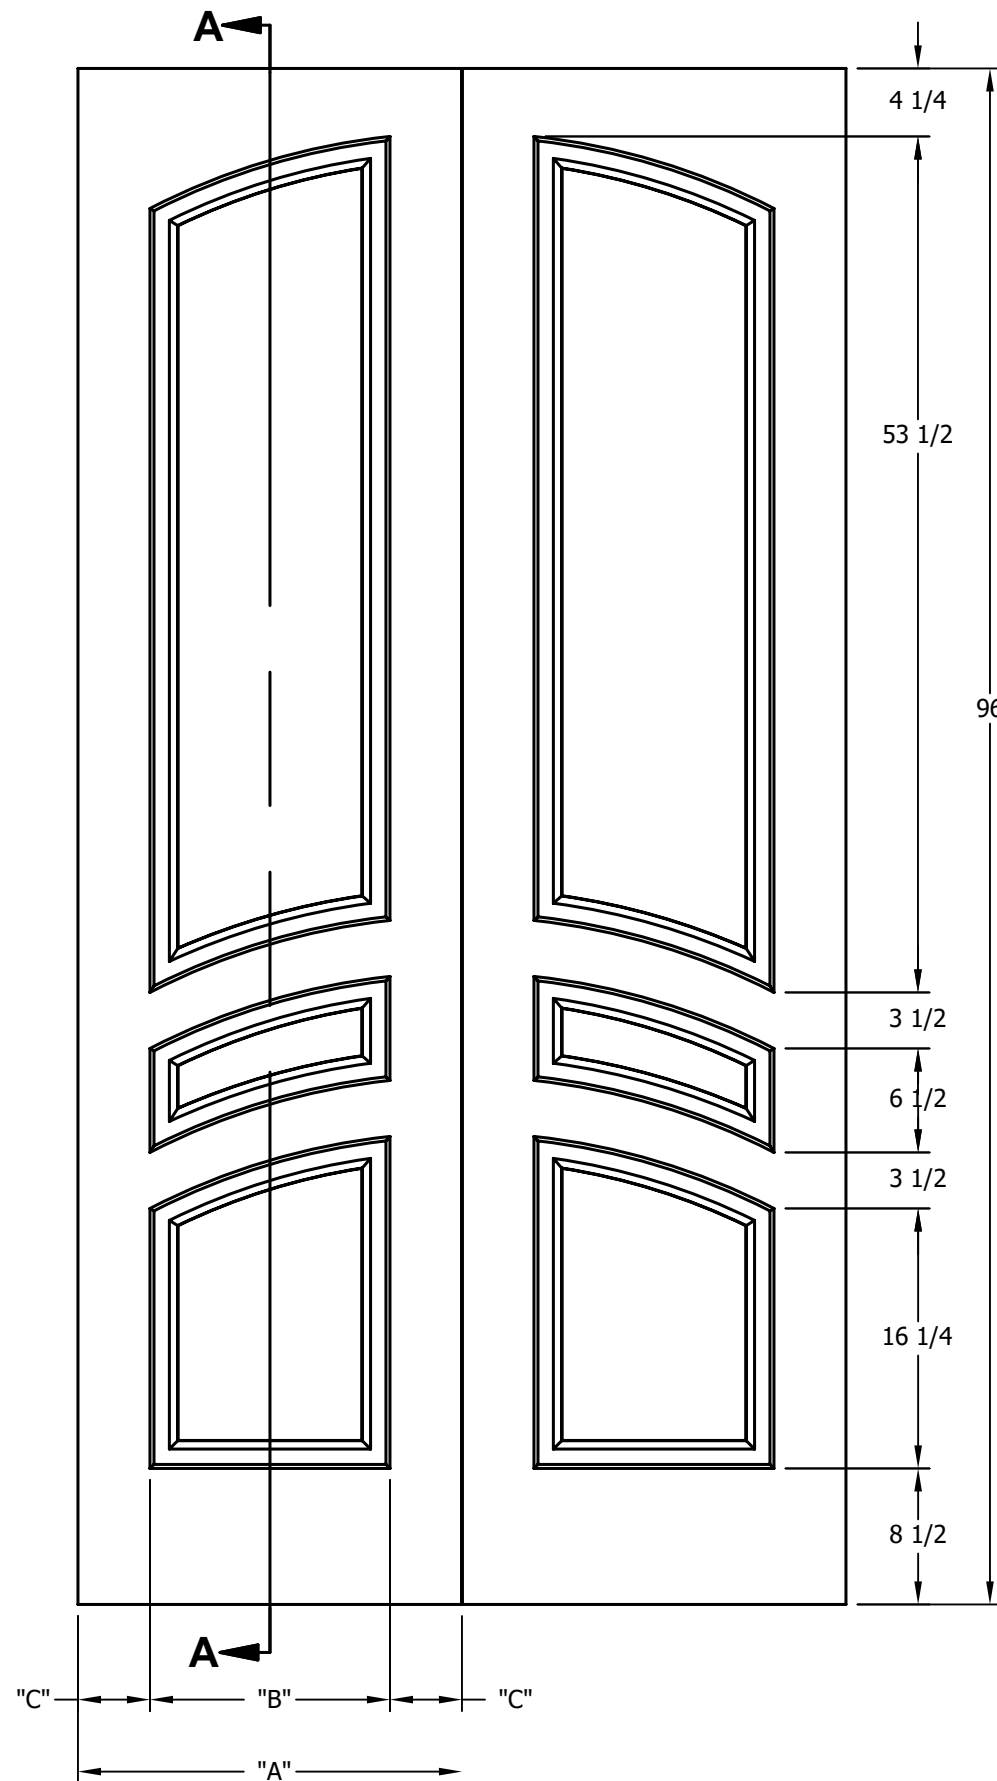

DIMENSION TABLE			
DOOR SIZE	"A"	"B"	"C"
4'-0" x 8'-0"	24"	15"	4 1/2"
4'-4" x 8'-0"	26"	17"	4 1/2"
4'-8" x 8'-0"	28"	19"	4 1/2"
5'-0" x 8'-0"	30"	21"	4 1/2"
5'-4" x 8'-0"	32"	23"	4 1/2"
5'-8" x 8'-0"	34"	25"	4 1/2"
6'-0" x 8'-0"	36"	27"	4 1/2"

CREATION DATE:	<i>Darpet</i> doors & trim
REV. DATE: 01/01/2021	
TITLE:	CARVED INTERIOR DOOR
DESCRIPTION:	D 3160 COMMON CURVE 8'-0"