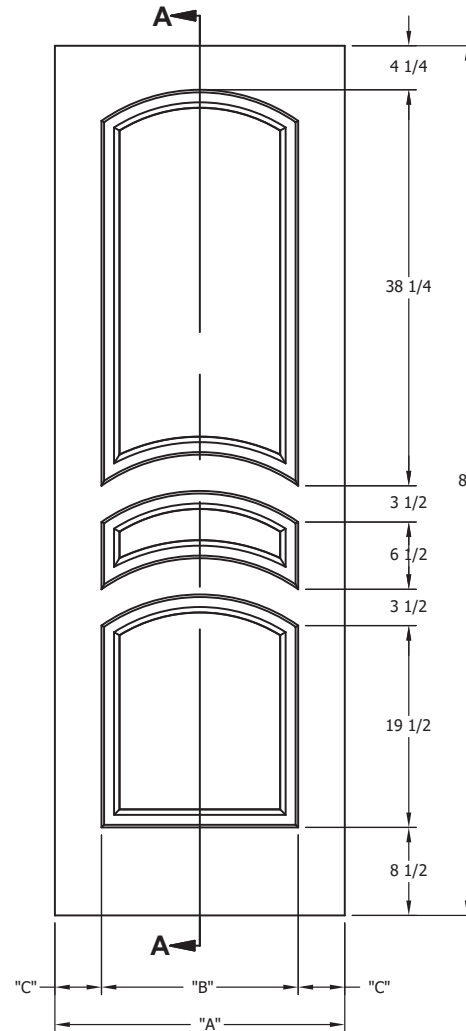

DIMENSION TABLE			
DOOR SIZE	"A"	"B"	"C"
1'-2" x 6'-8"	14"	7"	3 1/2"
1'-3" x 6'-8"	15"	8"	3 1/2"
1'-4" x 6'-8"	16"	9"	3 1/2"
1'-6" x 6'-8"	18"	9 3/4"	4 1/8"
1'-8" x 6'-8"	20"	11 3/4"	4 1/8"
1'-10" x 6'-8"	22"	13 3/4"	4 1/8"

DIMENSION TABLE			
DOOR SIZE	"A"	"B"	"C"
2'-0" x 6'-8"	24"	15"	4 1/2"
2'-2" x 6'-8"	26"	17"	4 1/2"
2'-4" x 6'-8"	28"	19"	4 1/2"
2'-6" x 6'-8"	30"	21"	4 1/2"
2'-8" x 6'-8"	32"	23"	4 1/2"
2'-10" x 6'-8"	34"	25"	4 1/2"
3'-0" x 6'-8"	36"	27"	4 1/2"

CREATION DATE:	<i>Darpet</i> <small>doors & trim</small>
REV. DATE: 01/01/2021	
TITLE:	CARVED INTERIOR DOOR
DESCRIPTION:	D 3160 6'-8"

DIMENSION TABLE			
DOOR SIZE	"A"	"B"	"C"
1'-2" x 7'-0"	14"	7"	3 1/2"
1'-3" x 7'-0"	15"	8"	3 1/2"
1'-4" x 7'-0"	16"	9"	3 1/2"
1'-6" x 7'-0"	18"	9 3/4"	4 1/8"
1'-8" x 7'-0"	20"	11 3/4"	4 1/8"
1'-10" x 7'-0"	22"	13 3/4"	4 1/8"

DIMENSION TABLE			
DOOR SIZE	"A"	"B"	"C"
2'-0" x 7'-0"	24"	15"	4 1/2"
2'-2" x 7'-0"	26"	17"	4 1/2"
2'-4" x 7'-0"	28"	19"	4 1/2"
2'-6" x 7'-0"	30"	21"	4 1/2"
2'-8" x 7'-0"	32"	23"	4 1/2"
2'-10" x 7'-0"	34"	25"	4 1/2"
3'-0" x 7'-0"	36"	27"	4 1/2"