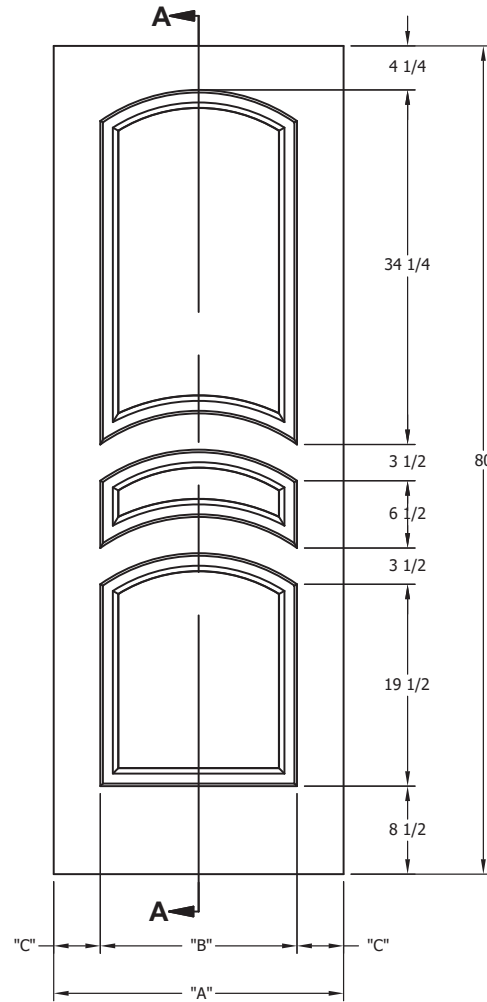

DIMENSION TABLE			
DOOR SIZE	"A"	"B"	"C"
1'-2" x 6'-8"	14"	7"	3 1/2"
1'-3" x 6'-8"	15"	8"	3 1/2"
1'-4" x 6'-8"	16"	9"	3 1/2"
1'-6" x 6'-8"	18"	9 3/4"	4 1/8"
1'-8" x 6'-8"	20"	11 3/4"	4 1/8"
1'-10" x 6'-8"	22"	13 3/4"	4 1/8"

DIMENSION TABLE			
DOOR SIZE	"A"	"B"	"C"
2'-0" x 6'-8"	24"	15"	4 1/2"
2'-2" x 6'-8"	26"	17"	4 1/2"
2'-4" x 6'-8"	28"	19"	4 1/2"
2'-6" x 6'-8"	30"	21"	4 1/2"
2'-8" x 6'-8"	32"	23"	4 1/2"
2'-10" x 6'-8"	34"	25"	4 1/2"
3'-0" x 6'-8"	36"	27"	4 1/2"

CREATION DATE:	<i>Darpet</i> <small>doors & trim</small>
REV. DATE: 01/01/2021	
TITLE:	CARVED INTERIOR DOOR
DESCRIPTION:	D 3160 6'-8"

DIMENSION TABLE			
DOOR SIZE	"A"	"B"	"C"
1'-2" x 7'-0"	14"	7"	3 1/2"
1'-3" x 7'-0"	15"	8"	3 1/2"
1'-4" x 7'-0"	16"	9"	3 1/2"
1'-6" x 7'-0"	18"	9 3/4"	4 1/8"
1'-8" x 7'-0"	20"	11 3/4"	4 1/8"
1'-10" x 7'-0"	22"	13 3/4"	4 1/8"

DIMENSION TABLE			
DOOR SIZE	"A"	"B"	"C"
2'-0" x 7'-0"	24"	15"	4 1/2"
2'-2" x 7'-0"	26"	17"	4 1/2"
2'-4" x 7'-0"	28"	19"	4 1/2"
2'-6" x 7'-0"	30"	21"	4 1/2"
2'-8" x 7'-0"	32"	23"	4 1/2"
2'-10" x 7'-0"	34"	25"	4 1/2"
3'-0" x 7'-0"	36"	27"	4 1/2"