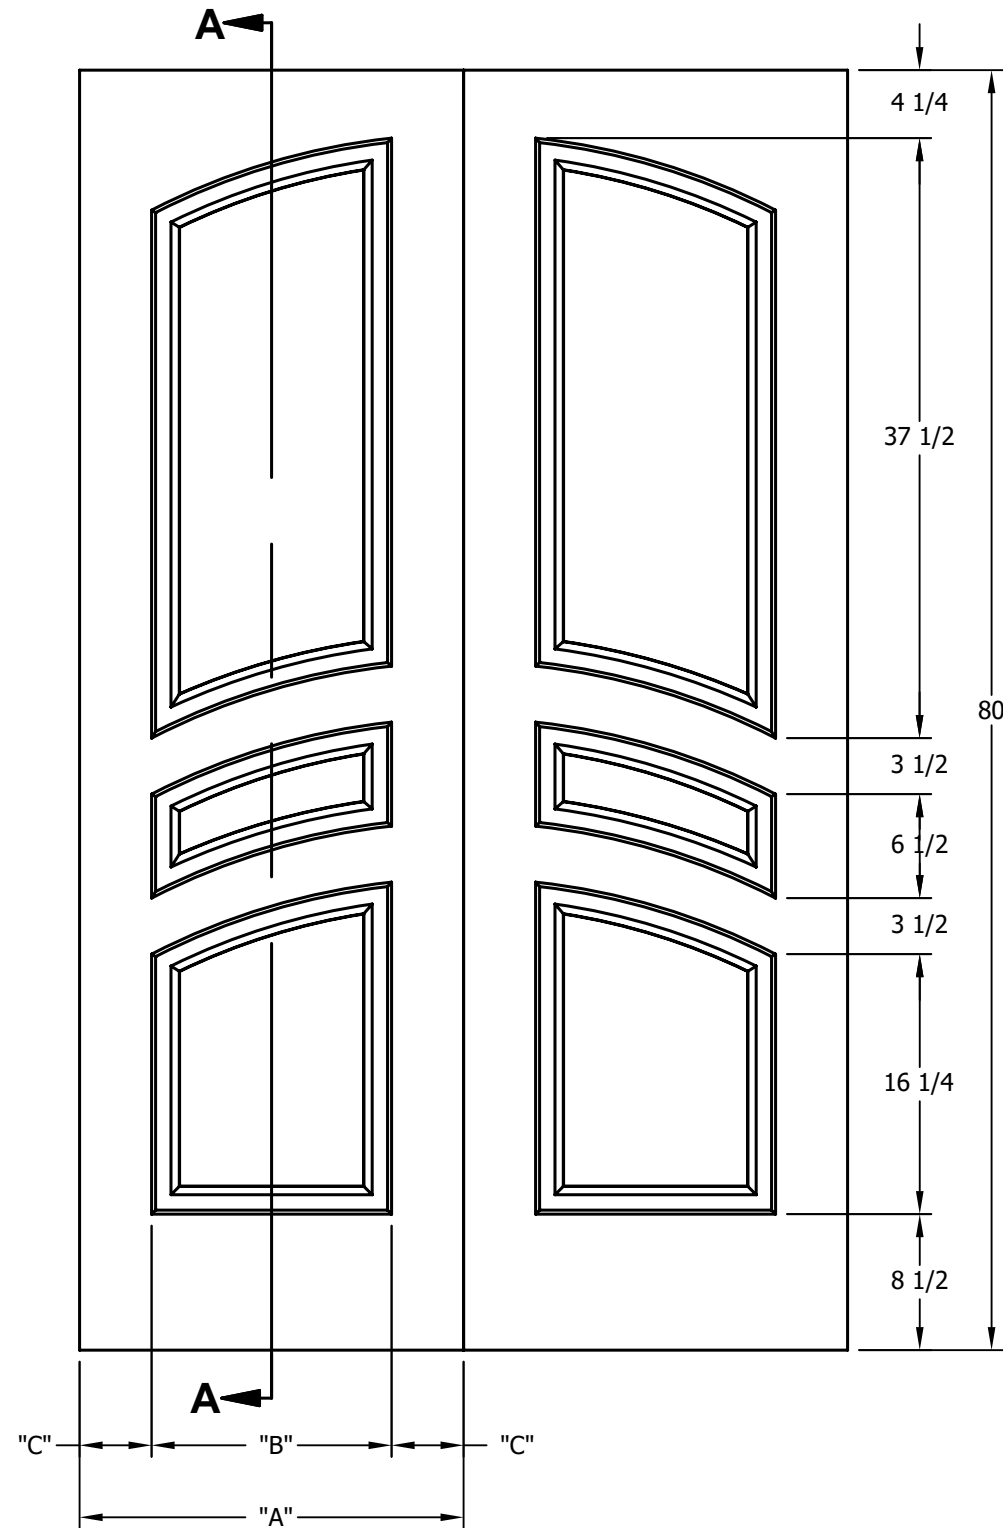

DIMENSION TABLE			
DOOR SIZE	"A"	"B"	"C"
4'-0" x 6'-8"	24"	15"	4 1/2"
4'-4" x 6'-8"	26"	17"	4 1/2"
4'-8" x 6'-8"	28"	19"	4 1/2"
5'-0" x 6'-8"	30"	21"	4 1/2"
5'-4" x 6'-8"	32"	23"	4 1/2"
5'-8" x 6'-8"	34"	25"	4 1/2"
6'-0" x 6'-8"	36"	27"	4 1/2"

CREATION DATE:	<i>Darpet</i> doors & trim
REV. DATE:	
TITLE:	CARVED INTERIOR DOOR
DESCRIPTION:	D 3160 COMMON CURVE 6'-8"