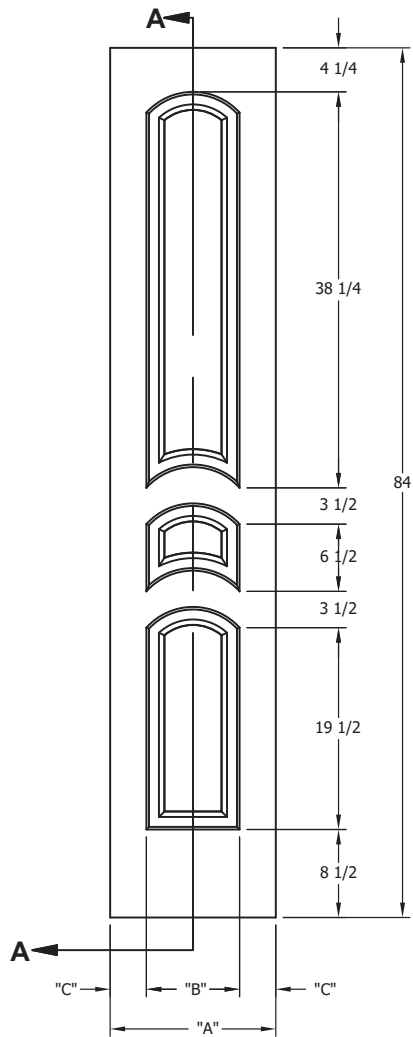

DIMENSION TABLE			
DOOR SIZE	"A"	"B"	"C"
1'-2" x 6'-8"	14"	7"	3 1/2"
1'-3" x 6'-8"	15"	8"	3 1/2"
1'-4" x 6'-8"	16"	9"	3 1/2"
1'-6" x 6'-8"	18"	9 3/4"	4 1/8"
1'-8" x 6'-8"	20"	11 3/4"	4 1/8"
1'-10" x 6'-8"	22"	13 3/4"	4 1/8"

DIMENSION TABLE			
DOOR SIZE	"A"	"B"	"C"
2'-0" x 6'-8"	24"	15"	4 1/2"
2'-2" x 6'-8"	26"	17"	4 1/2"
2'-4" x 6'-8"	28"	19"	4 1/2"
2'-6" x 6'-8"	30"	21"	4 1/2"
2'-8" x 6'-8"	32"	23"	4 1/2"
2'-10" x 6'-8"	34"	25"	4 1/2"
3'-0" x 6'-8"	36"	27"	4 1/2"

CREATION DATE:	<i>Darpet</i> <small>doors & trim</small>
REV. DATE: 01/01/2021	
TITLE:	CARVED INTERIOR DOOR
DESCRIPTION:	D 3160 6'-8"

DIMENSION TABLE			
DOOR SIZE	"A"	"B"	"C"
1'-2" x 7'-0"	14"	7"	3 1/2"
1'-3" x 7'-0"	15"	8"	3 1/2"
1'-4" x 7'-0"	16"	9"	3 1/2"
1'-6" x 7'-0"	18"	9 3/4"	4 1/8"
1'-8" x 7'-0"	20"	11 3/4"	4 1/8"
1'-10" x 7'-0"	22"	13 3/4"	4 1/8"

DIMENSION TABLE			
DOOR SIZE	"A"	"B"	"C"
2'-0" x 7'-0"	24"	15"	4 1/2"
2'-2" x 7'-0"	26"	17"	4 1/2"
2'-4" x 7'-0"	28"	19"	4 1/2"
2'-6" x 7'-0"	30"	21"	4 1/2"
2'-8" x 7'-0"	32"	23"	4 1/2"
2'-10" x 7'-0"	34"	25"	4 1/2"
3'-0" x 7'-0"	36"	27"	4 1/2"