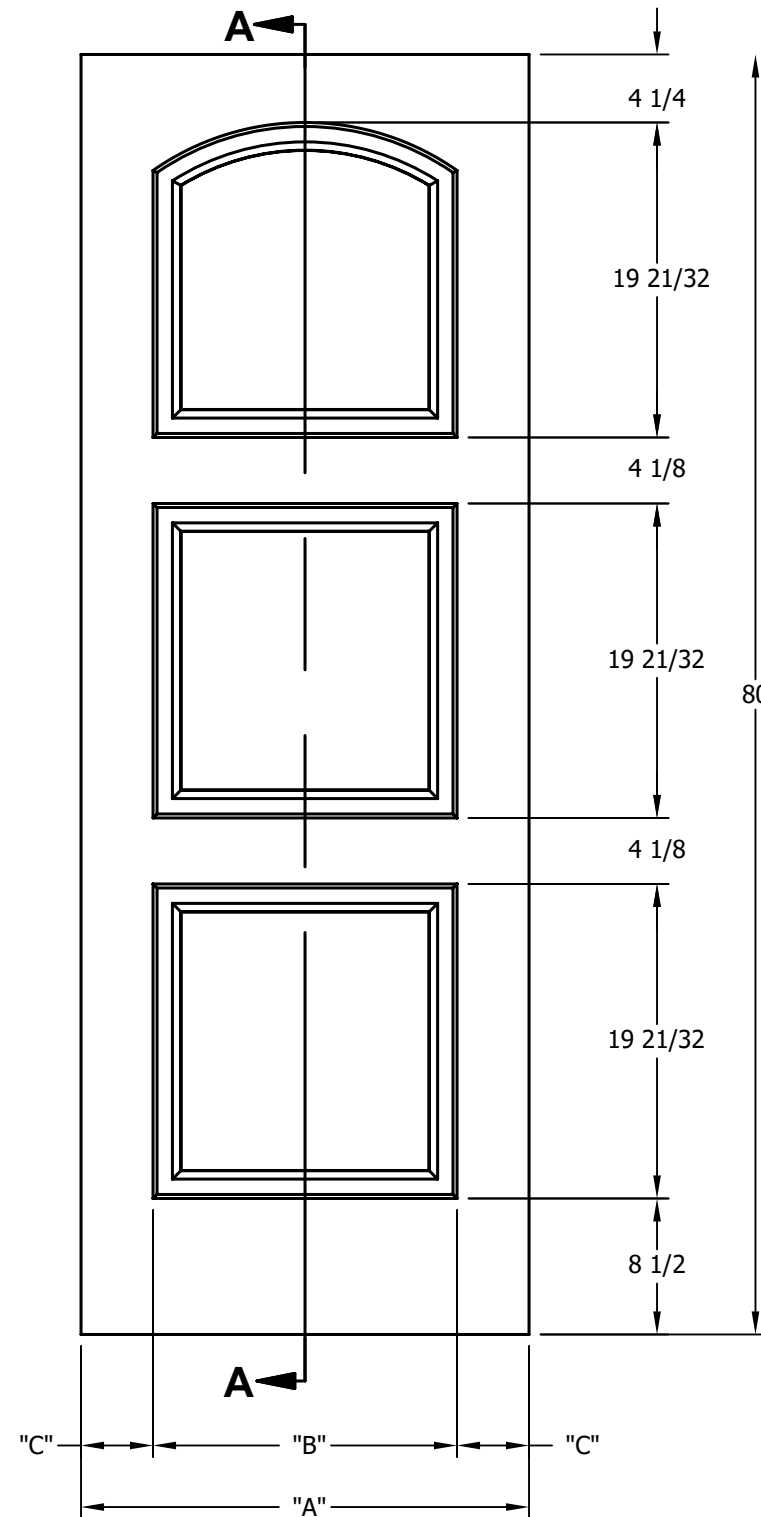

DIMENSION TABLE			
DOOR SIZE	"A"	"B"	"C"
1'-0" x 6'-8"	12"	6"	3"
1'-2" x 6'-8"	14"	7"	3 1/2"
1'-3" x 6'-8"	15"	8"	3 1/2"
1'-4" x 6'-8"	16"	9"	3 1/2"
1'-6" x 6'-8"	18"	9 3/4"	4 1/8"
1'-8" x 6'-8"	20"	11 3/4"	4 1/8"
1'-10" x 6'-8"	22"	13 3/4"	4 1/8"

DIMENSION TABLE			
DOOR SIZE	"A"	"B"	"C"
2'-0" x 6'-8"	24"	15"	4 1/2"
2'-2" x 6'-8"	26"	17"	4 1/2"
2'-4" x 6'-8"	28"	19"	4 1/2"
2'-6" x 6'-8"	30"	21"	4 1/2"
2'-8" x 6'-8"	32"	23"	4 1/2"
2'-10" x 6'-8"	34"	25"	4 1/2"
3'-0" x 6'-8"	36"	27"	4 1/2"

CREATION DATE:	<i>Darpet</i> <small>doors & trim</small>
REV. DATE: 01/01/2021	
TITLE:	CARVED INTERIOR DOOR
DESCRIPTION:	D 3150 6'-8"

DIMENSION TABLE			
DOOR SIZE	"A"	"B"	"C"
1'-0" x 7'-0"	12"	6"	3"
1'-2" x 7'-0"	14"	7"	3 1/2"
1'-3" x 7'-0"	15"	8"	3 1/2"
1'-4" x 7'-0"	16"	9"	3 1/2"
1'-6" x 7'-0"	18"	9 3/4"	4 1/8"
1'-8" x 7'-0"	20"	11 3/4"	4 1/8"
1'-10" x 7'-0"	22"	13 3/4"	4 1/8"

DIMENSION TABLE			
DOOR SIZE	"A"	"B"	"C"
2'-0" x 7'-0"	24"	15"	4 1/2"
2'-2" x 7'-0"	26"	17"	4 1/2"
2'-4" x 7'-0"	28"	19"	4 1/2"
2'-6" x 7'-0"	30"	21"	4 1/2"
2'-8" x 7'-0"	32"	23"	4 1/2"
2'-10" x 7'-0"	34"	25"	4 1/2"
3'-0" x 7'-0"	36"	27"	4 1/2"