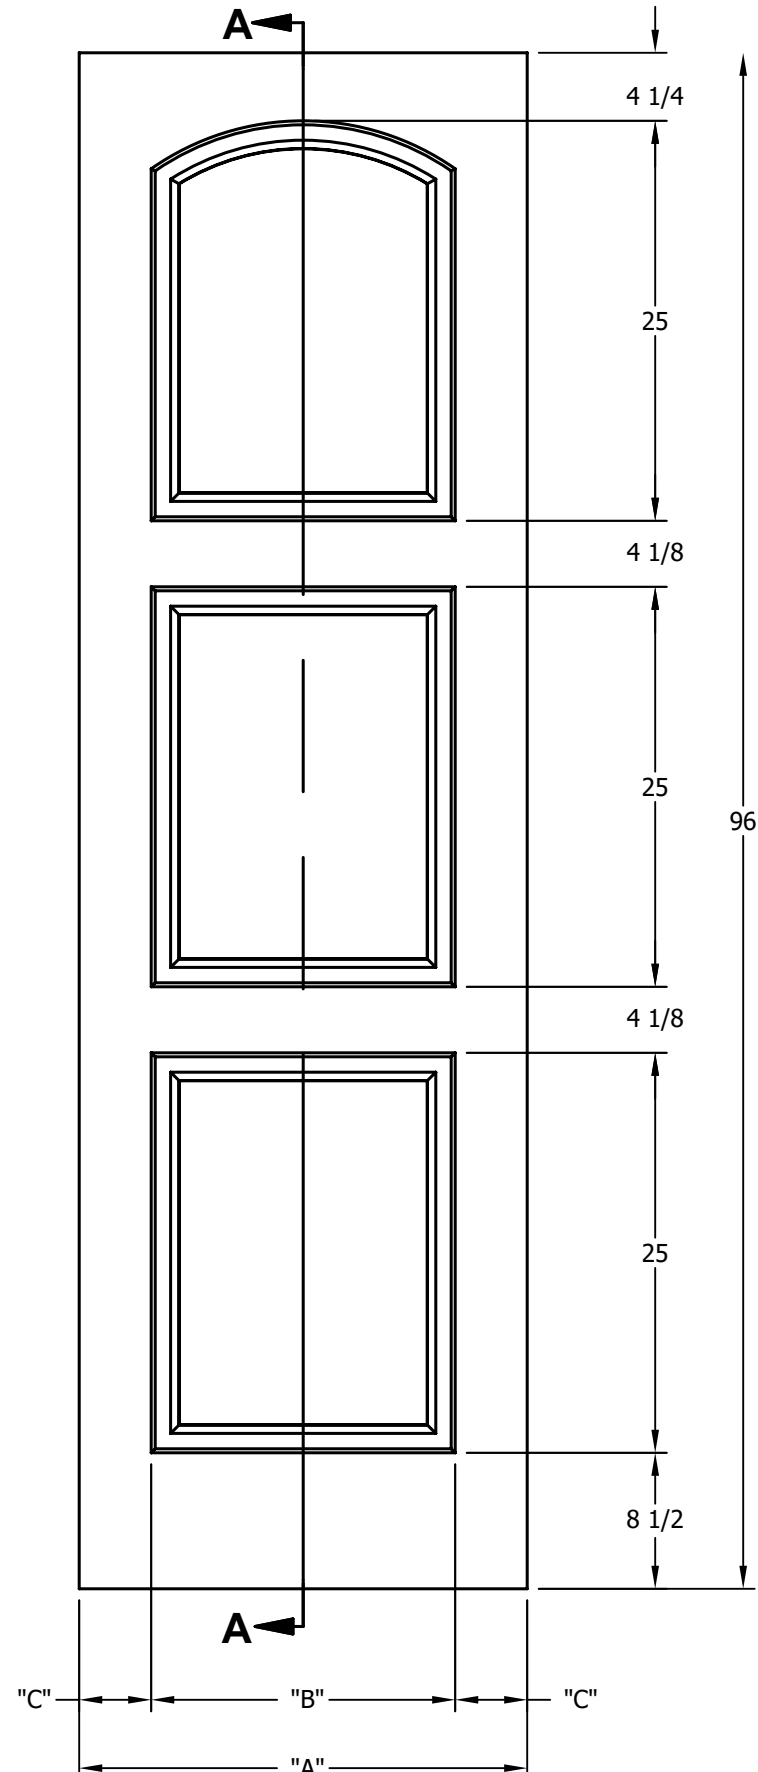

DIMENSION TABLE			
DOOR SIZE	"A"	"B"	"C"
2'-0" x 8'-0"	24"	15"	4 1/2"
2'-2" x 8'-0"	26"	17"	4 1/2"
2'-4" x 8'-0"	28"	19"	4 1/2"
2'-6" x 8'-0"	30"	21"	4 1/2"
2'-8" x 8'-0"	32"	23"	4 1/2"
2'-10" x 8'-0"	34"	25"	4 1/2"
3'-0" x 8'-0"	36"	27"	4 1/2"

CREATION DATE:	<i>Darpet</i> doors & trim
REV. DATE: 01/01/2021	
TITLE:	CARVED INTERIOR DOOR
DESCRIPTION:	D 3150 8'-0"