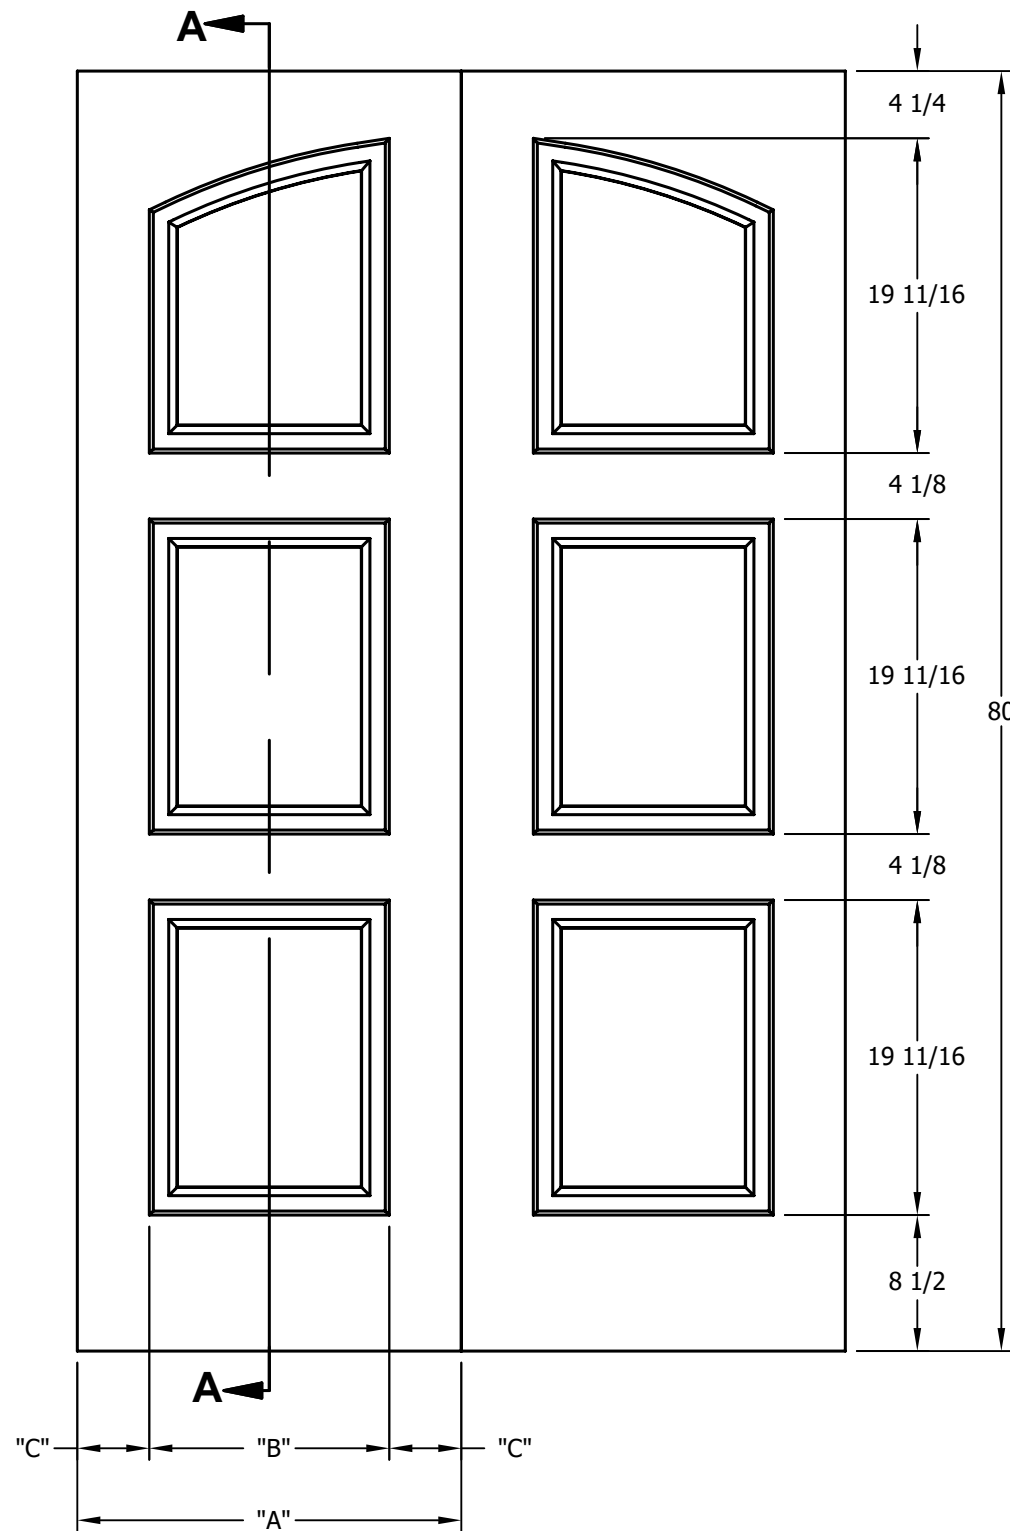

DIMENSION TABLE			
DOOR SIZE	"A"	"B"	"C"
4'-0" x 6'-8"	24"	15"	4 1/2"
4'-4" x 6'-8"	26"	17"	4 1/2"
4'-8" x 6'-8"	28"	19"	4 1/2"
5'-0" x 6'-8"	30"	21"	4 1/2"
5'-4" x 6'-8"	32"	23"	4 1/2"
5'-8" x 6'-8"	34"	25"	4 1/2"
6'-0" x 6'-8"	36"	27"	4 1/2"

CREATION DATE:	<i>Darpet</i> doors & trim
REV. DATE: 01/01/2021	
TITLE:	CARVED INTERIOR DOOR
DESCRIPTION:	D 3150 COMMON CURVE 6'-8"