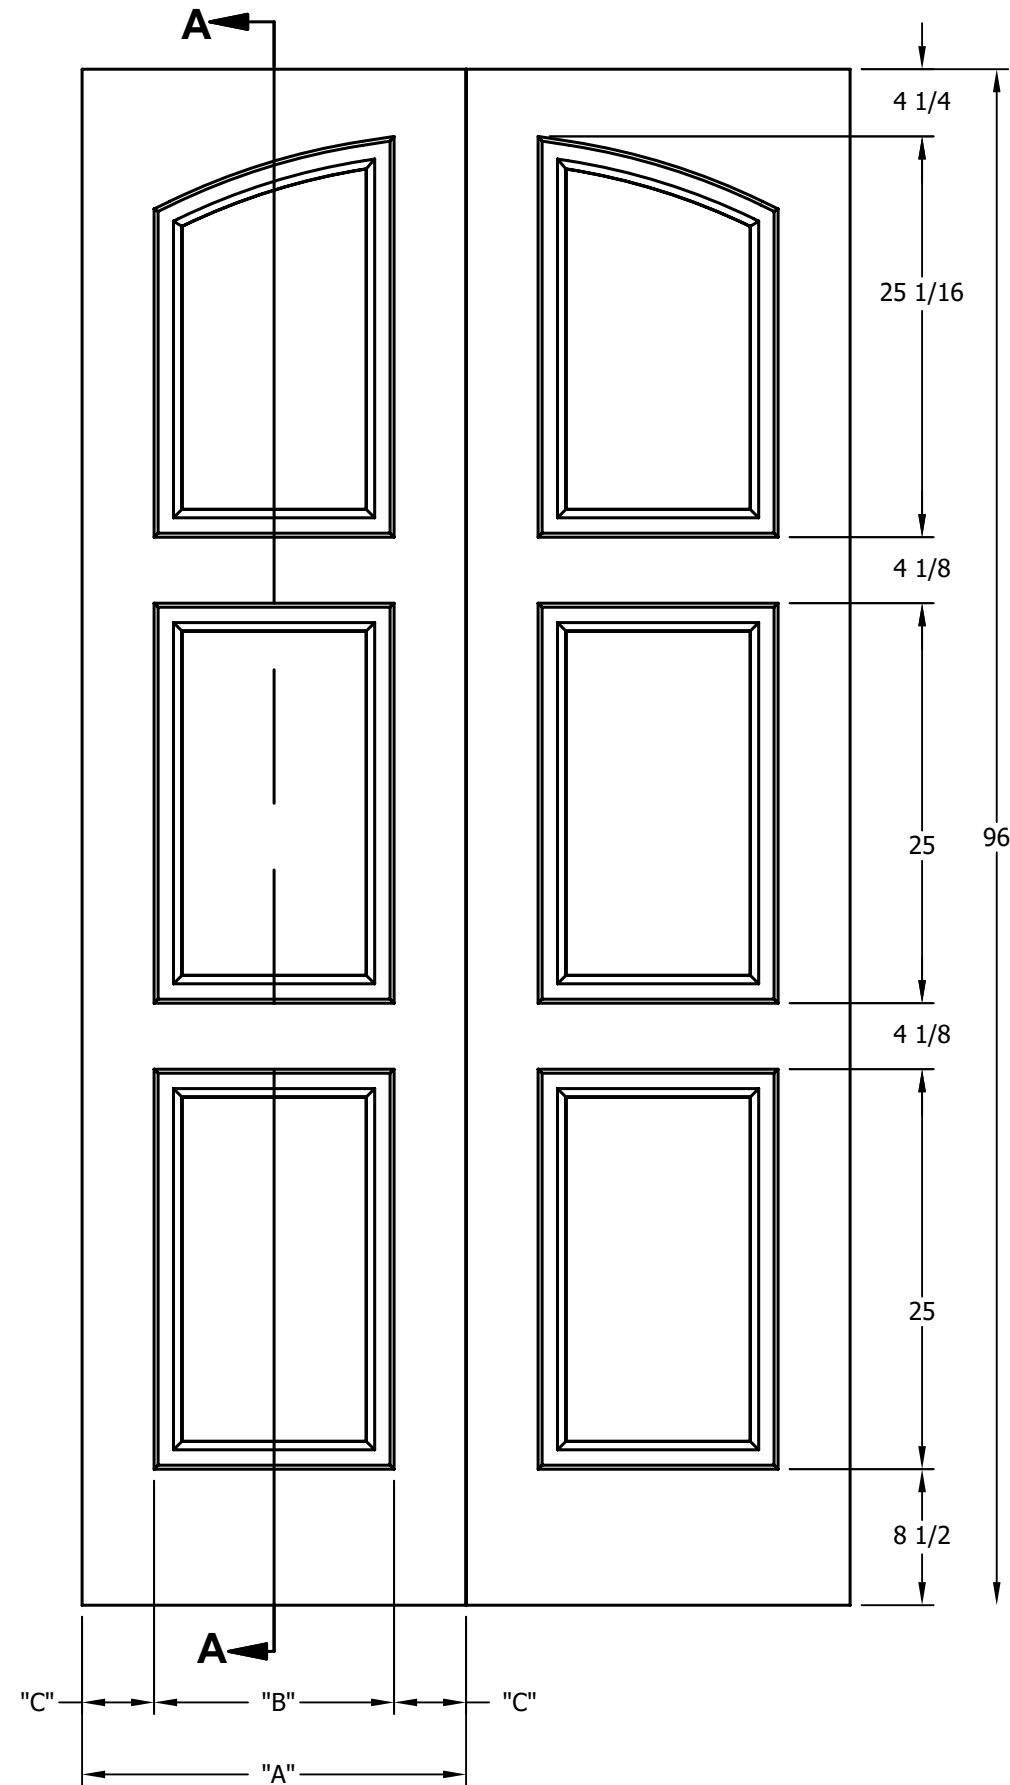

DIMENSION TABLE

DOOR SIZE	"A"	"B"	"C"
4'-0" x 8'-0"	24"	15"	4 1/2"
4'-4" x 8'-0"	26"	17"	4 1/2"
4'-8" x 8'-0"	28"	19"	4 1/2"
5'-0" x 8'-0"	30"	21"	4 1/2"
5'-4" x 8'-0"	32"	23"	4 1/2"
5'-8" x 8'-0"	34"	25"	4 1/2"
6'-0" x 8'-0"	36"	27"	4 1/2"

CREATION DATE:	<i>Darpet</i> doors & trim
REV. DATE: 01/01/2021	
TITLE:	CARVED INTERIOR DOOR
DESCRIPTION:	D 3150 COMMON CURVE 8'-0"