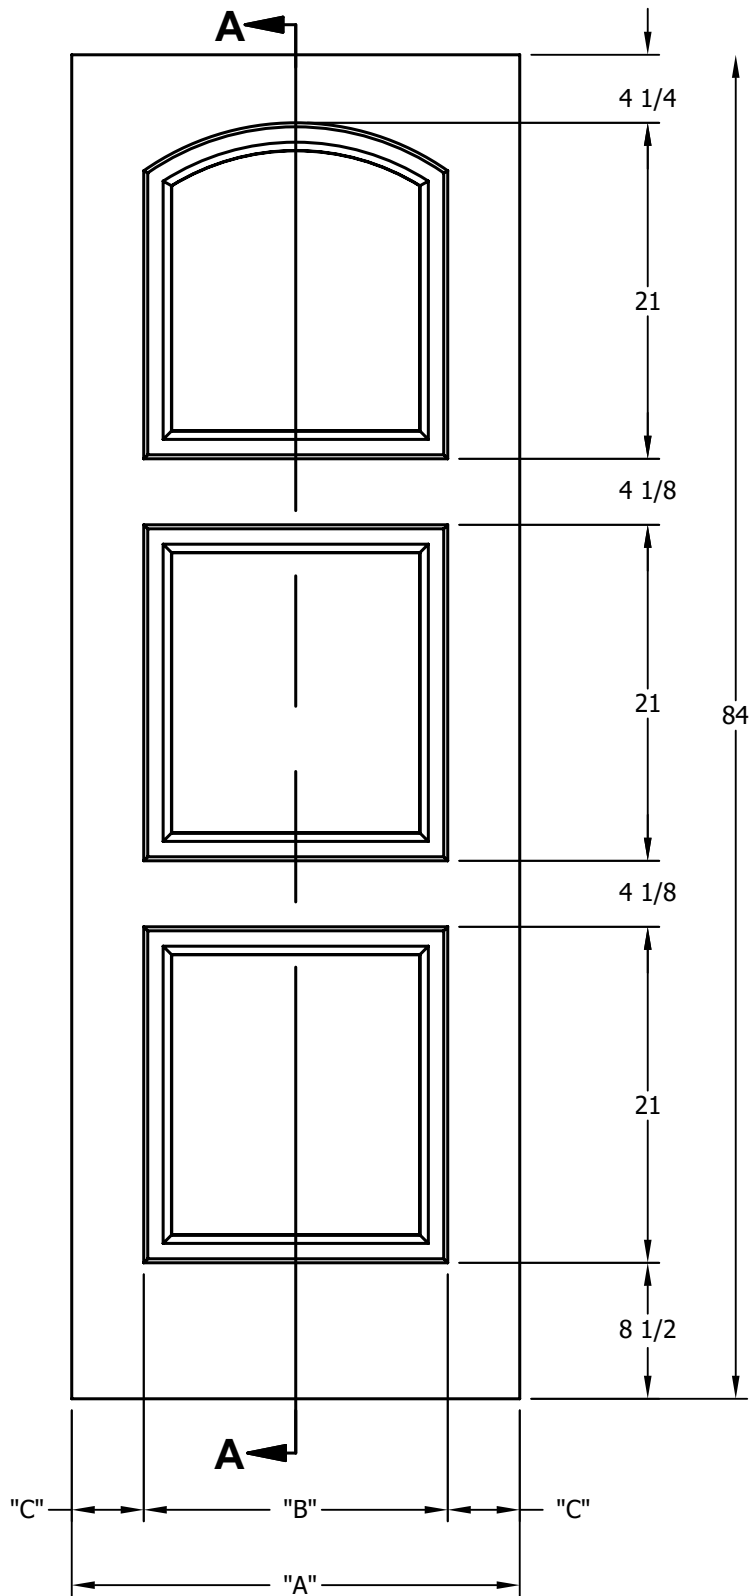

DIMENSION TABLE			
DOOR SIZE	"A"	"B"	"C"
1'-0" x 6'-8"	12"	6"	3"
1'-2" x 6'-8"	14"	7"	3 1/2"
1'-3" x 6'-8"	15"	8"	3 1/2"
1'-4" x 6'-8"	16"	9"	3 1/2"
1'-6" x 6'-8"	18"	9 3/4"	4 1/8"
1'-8" x 6'-8"	20"	11 3/4"	4 1/8"
1'-10" x 6'-8"	22"	13 3/4"	4 1/8"

DIMENSION TABLE			
DOOR SIZE	"A"	"B"	"C"
2'-0" x 6'-8"	24"	15"	4 1/2"
2'-2" x 6'-8"	26"	17"	4 1/2"
2'-4" x 6'-8"	28"	19"	4 1/2"
2'-6" x 6'-8"	30"	21"	4 1/2"
2'-8" x 6'-8"	32"	23"	4 1/2"
2'-10" x 6'-8"	34"	25"	4 1/2"
3'-0" x 6'-8"	36"	27"	4 1/2"

CREATION DATE:	<i>Darpet</i> <small>doors & trim</small>
REV. DATE: 01/01/2021	
TITLE:	CARVED INTERIOR DOOR
DESCRIPTION:	D 3150 6'-8"

DIMENSION TABLE			
DOOR SIZE	"A"	"B"	"C"
1'-0" x 7'-0"	12"	6"	3"
1'-2" x 7'-0"	14"	7"	3 1/2"
1'-3" x 7'-0"	15"	8"	3 1/2"
1'-4" x 7'-0"	16"	9"	3 1/2"
1'-6" x 7'-0"	18"	9 3/4"	4 1/8"
1'-8" x 7'-0"	20"	11 3/4"	4 1/8"
1'-10" x 7'-0"	22"	13 3/4"	4 1/8"

DIMENSION TABLE			
DOOR SIZE	"A"	"B"	"C"
2'-0" x 7'-0"	24"	15"	4 1/2"
2'-2" x 7'-0"	26"	17"	4 1/2"
2'-4" x 7'-0"	28"	19"	4 1/2"
2'-6" x 7'-0"	30"	21"	4 1/2"
2'-8" x 7'-0"	32"	23"	4 1/2"
2'-10" x 7'-0"	34"	25"	4 1/2"
3'-0" x 7'-0"	36"	27"	4 1/2"