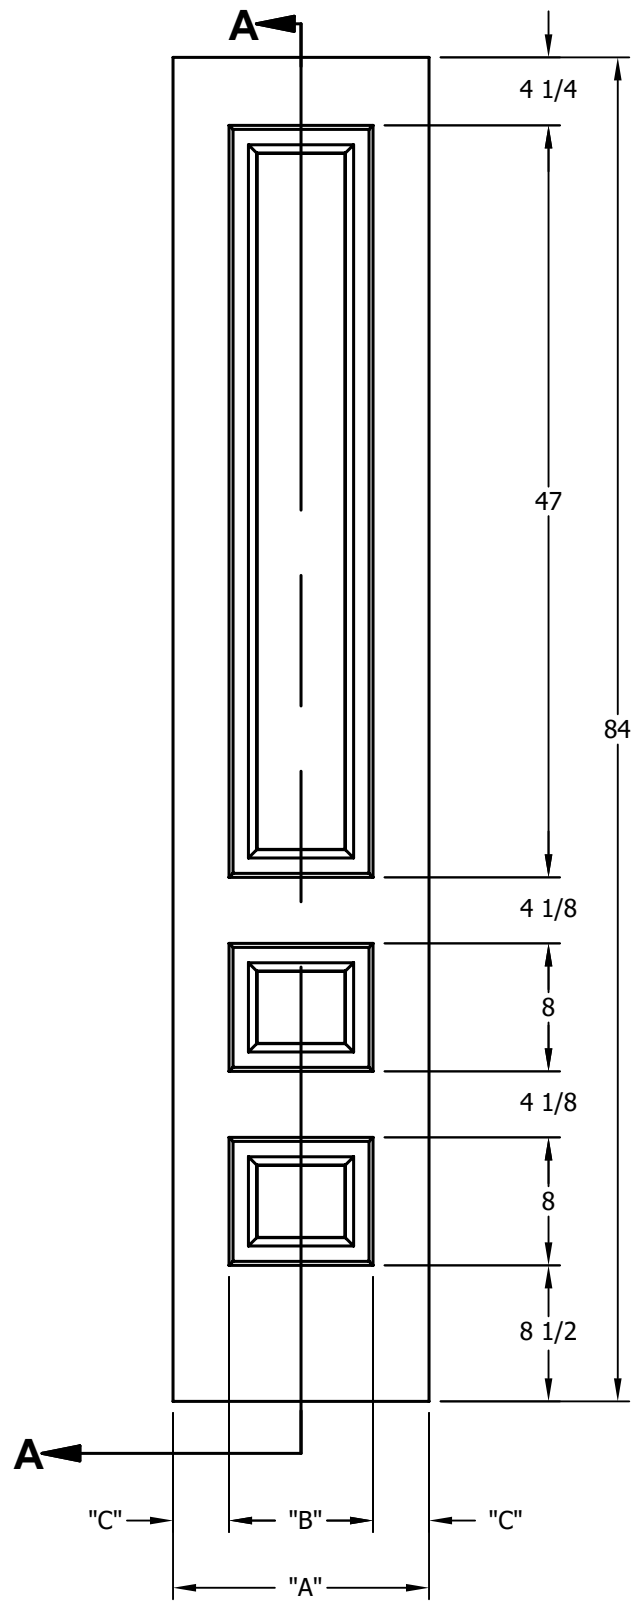

DIMENSION TABLE			
DOOR SIZE	"A"	"B"	"C"
1'-0" x 6'-8"	12"	6"	3"
1'-2" x 6'-8"	14"	7"	3 1/2"
1'-3" x 6'-8"	15"	8"	3 1/2"
1'-4" x 6'-8"	16"	9"	3 1/2"
1'-6" x 6'-8"	18"	9 3/4"	4 1/8"
1'-8" x 6'-8"	20"	11 3/4"	4 1/8"
1'-10" x 6'-8"	22"	13"	4 1/2"

DIMENSION TABLE			
DOOR SIZE	"A"	"B"	"C"
2'-0" x 6'-8"	24"	15"	4 1/2"
2'-2" x 6'-8"	26"	17"	4 1/2"
2'-4" x 6'-8"	28"	19"	4 1/2"
2'-6" x 6'-8"	30"	21"	4 1/2"
2'-8" x 6'-8"	32"	23"	4 1/2"
2'-10" x 6'-8"	34"	25"	4 1/2"
3'-0" x 6'-8"	36"	27"	4 1/2"

CREATION DATE:	<i>Darpet</i> doors & trim
REV. DATE:	
TITLE:	CARVED INTERIOR DOOR
DESCRIPTION:	D 3130 6'-8"

DIMENSION TABLE			
DOOR SIZE	"A"	"B"	"C"
1'-0" x 7'-0"	12"	6"	3"
1'-2" x 7'-0"	14"	7"	3 1/2"
1'-3" x 7'-0"	15"	8"	3 1/2"
1'-4" x 7'-0"	16"	9"	3 1/2"
1'-6" x 7'-0"	18"	9 3/4"	4 1/8"
1'-8" x 7'-0"	20"	11 3/4"	4 1/8"
1'-10" x 7'-0"	22"	13"	4 1/2"

DIMENSION TABLE			
DOOR SIZE	"A"	"B"	"C"
2'-0" x 7'-0"	24"	15"	4 1/2"
2'-2" x 7'-0"	26"	17"	4 1/2"
2'-4" x 7'-0"	28"	19"	4 1/2"
2'-6" x 7'-0"	30"	21"	4 1/2"
2'-8" x 7'-0"	32"	23"	4 1/2"
2'-10" x 7'-0"	34"	25"	4 1/2"
3'-0" x 7'-0"	36"	27"	4 1/2"