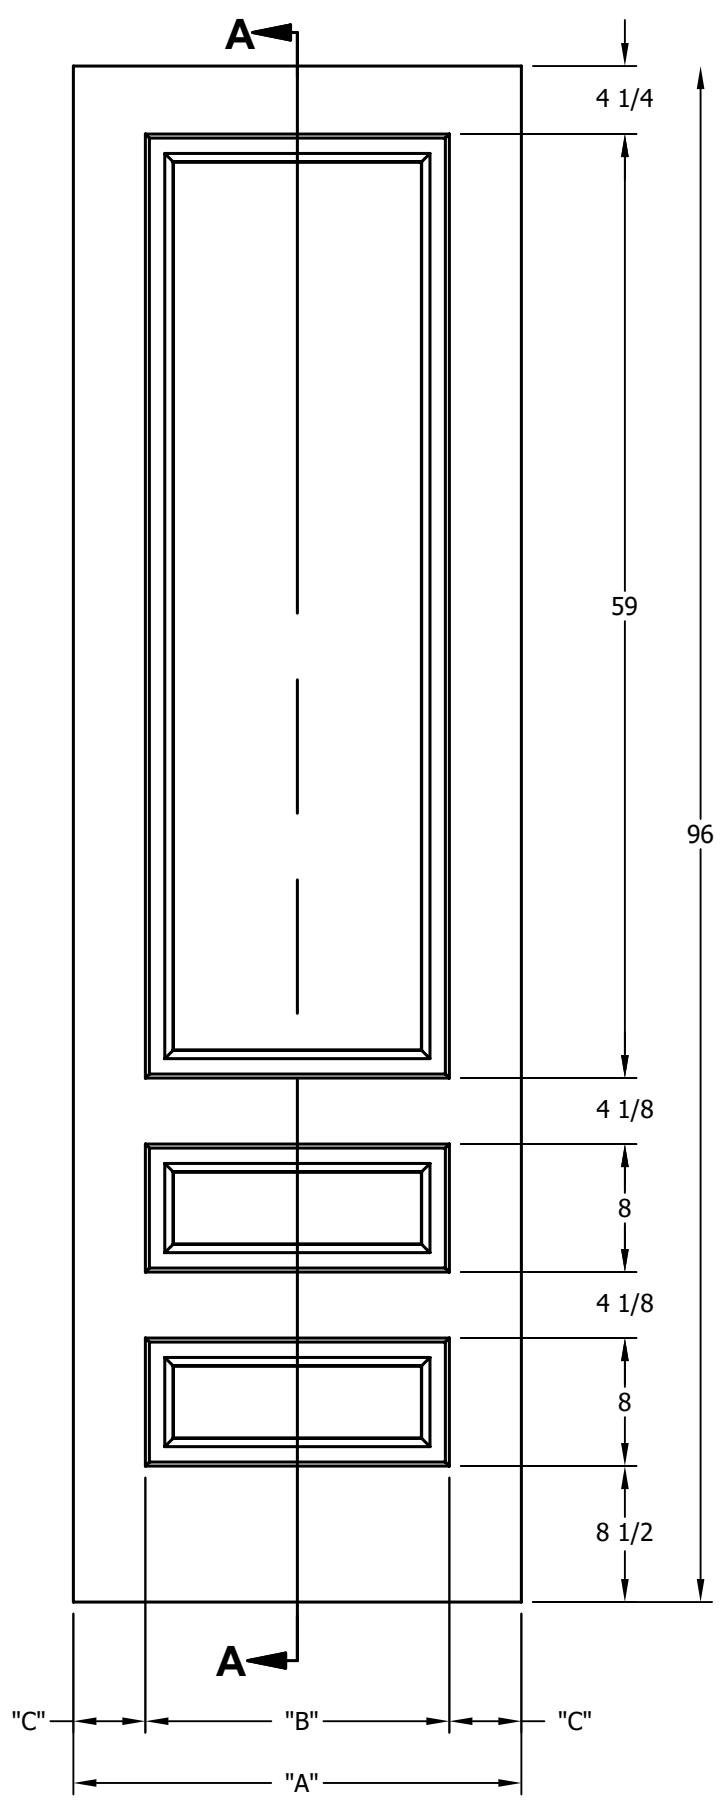

DIMENSION TABLE			
DOOR SIZE	"A"	"B"	"C"
2'-0" x 8'-0"	24"	15"	4 1/2"
2'-2" x 8'-0"	26"	17"	4 1/2"
2'-4" x 8'-0"	28"	19"	4 1/2"
2'-6" x 8'-0"	30"	21"	4 1/2"
2'-8" x 8'-0"	32"	23"	4 1/2"
2'-10" x 8'-0"	34"	25"	4 1/2"
3'-0" x 8'-0"	36"	27"	4 1/2"

CREATION DATE:	<i>Darpet</i> doors & trim inc.
REV. DATE: 01/01/2021	
TITLE:	CARVED INTERIOR DOOR
DESCRIPTION:	D 3130 8'-0"