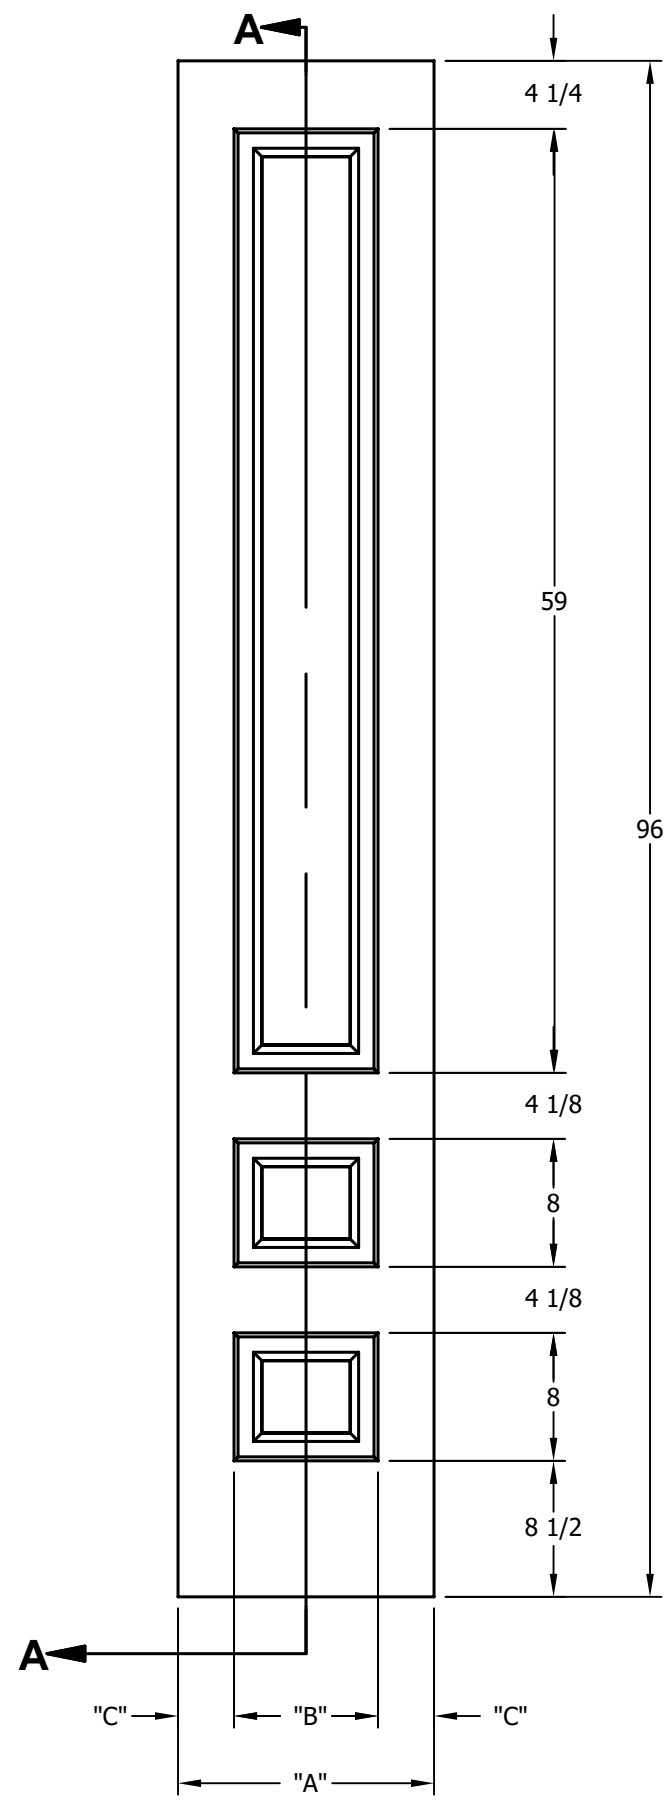

DIMENSION TABLE			
DOOR SIZE	"A"	"B"	"C"
1'-0" x 8'-0"	12"	6"	3"
1'-2" x 8'-0"	14"	7"	3 1/2"
1'-3" x 8'-0"	15"	8"	3 1/2"
1'-4" x 8'-0"	16"	9"	3 1/2"
1'-6" x 8'-0"	18"	9 3/4"	4 1/8"
1'-8" x 8'-0"	20"	11 3/4"	4 1/8"
1'-10" x 8'-0"	22"	13"	4 1/2"