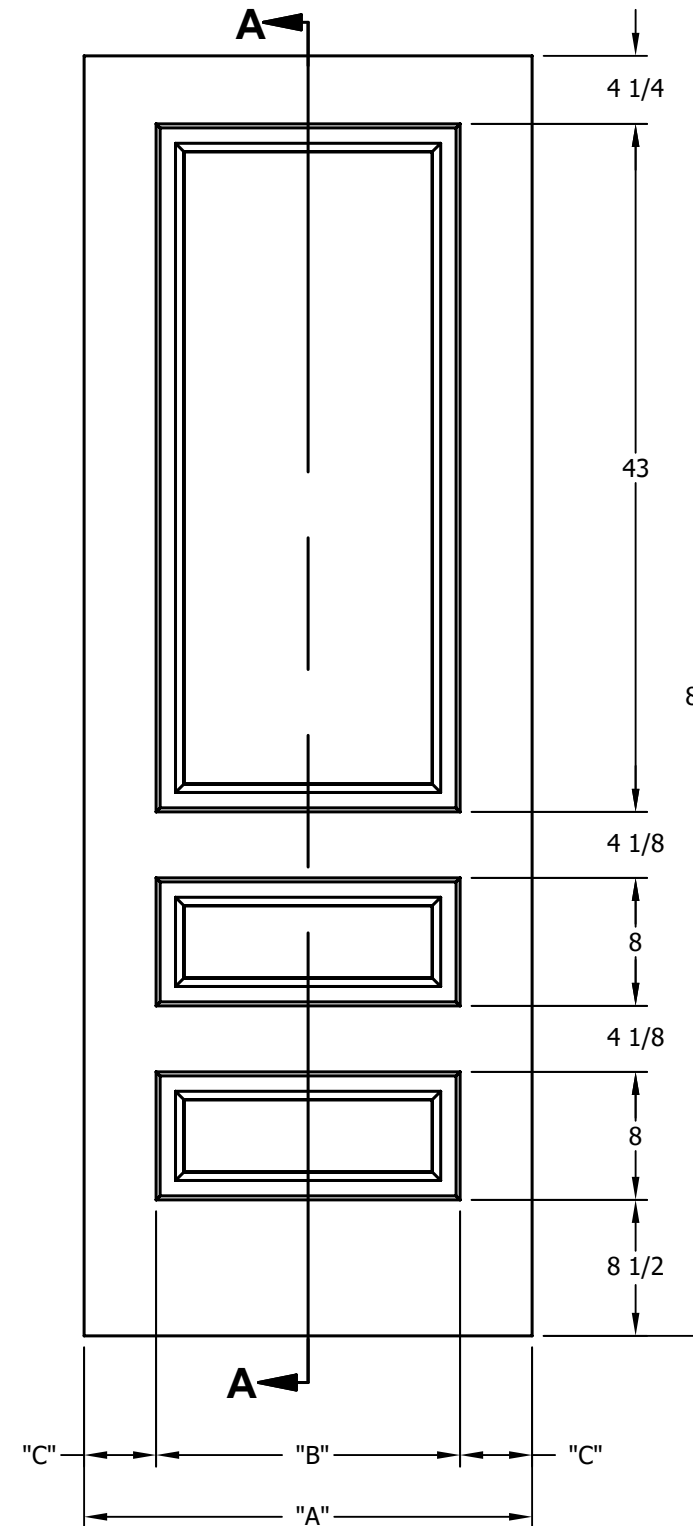

DIMENSION TABLE			
DOOR SIZE	"A"	"B"	"C"
1'-0" x 6'-8"	12"	6"	3"
1'-2" x 6'-8"	14"	7"	3 1/2"
1'-3" x 6'-8"	15"	8"	3 1/2"
1'-4" x 6'-8"	16"	9"	3 1/2"
1'-6" x 6'-8"	18"	9 3/4"	4 1/8"
1'-8" x 6'-8"	20"	11 3/4"	4 1/8"
1'-10" x 6'-8"	22"	13"	4 1/2"

DIMENSION TABLE			
DOOR SIZE	"A"	"B"	"C"
2'-0" x 6'-8"	24"	15"	4 1/2"
2'-2" x 6'-8"	26"	17"	4 1/2"
2'-4" x 6'-8"	28"	19"	4 1/2"
2'-6" x 6'-8"	30"	21"	4 1/2"
2'-8" x 6'-8"	32"	23"	4 1/2"
2'-10" x 6'-8"	34"	25"	4 1/2"
3'-0" x 6'-8"	36"	27"	4 1/2"

CREATION DATE:	<i>Darpet</i> doors & trim
REV. DATE:	
TITLE:	CARVED INTERIOR DOOR
DESCRIPTION:	D 3130 6'-8"

DIMENSION TABLE			
DOOR SIZE	"A"	"B"	"C"
1'-0" x 7'-0"	12"	6"	3"
1'-2" x 7'-0"	14"	7"	3 1/2"
1'-3" x 7'-0"	15"	8"	3 1/2"
1'-4" x 7'-0"	16"	9"	3 1/2"
1'-6" x 7'-0"	18"	9 3/4"	4 1/8"
1'-8" x 7'-0"	20"	11 3/4"	4 1/8"
1'-10" x 7'-0"	22"	13"	4 1/2"

DIMENSION TABLE			
DOOR SIZE	"A"	"B"	"C"
2'-0" x 7'-0"	24"	15"	4 1/2"
2'-2" x 7'-0"	26"	17"	4 1/2"
2'-4" x 7'-0"	28"	19"	4 1/2"
2'-6" x 7'-0"	30"	21"	4 1/2"
2'-8" x 7'-0"	32"	23"	4 1/2"
2'-10" x 7'-0"	34"	25"	4 1/2"
3'-0" x 7'-0"	36"	27"	4 1/2"