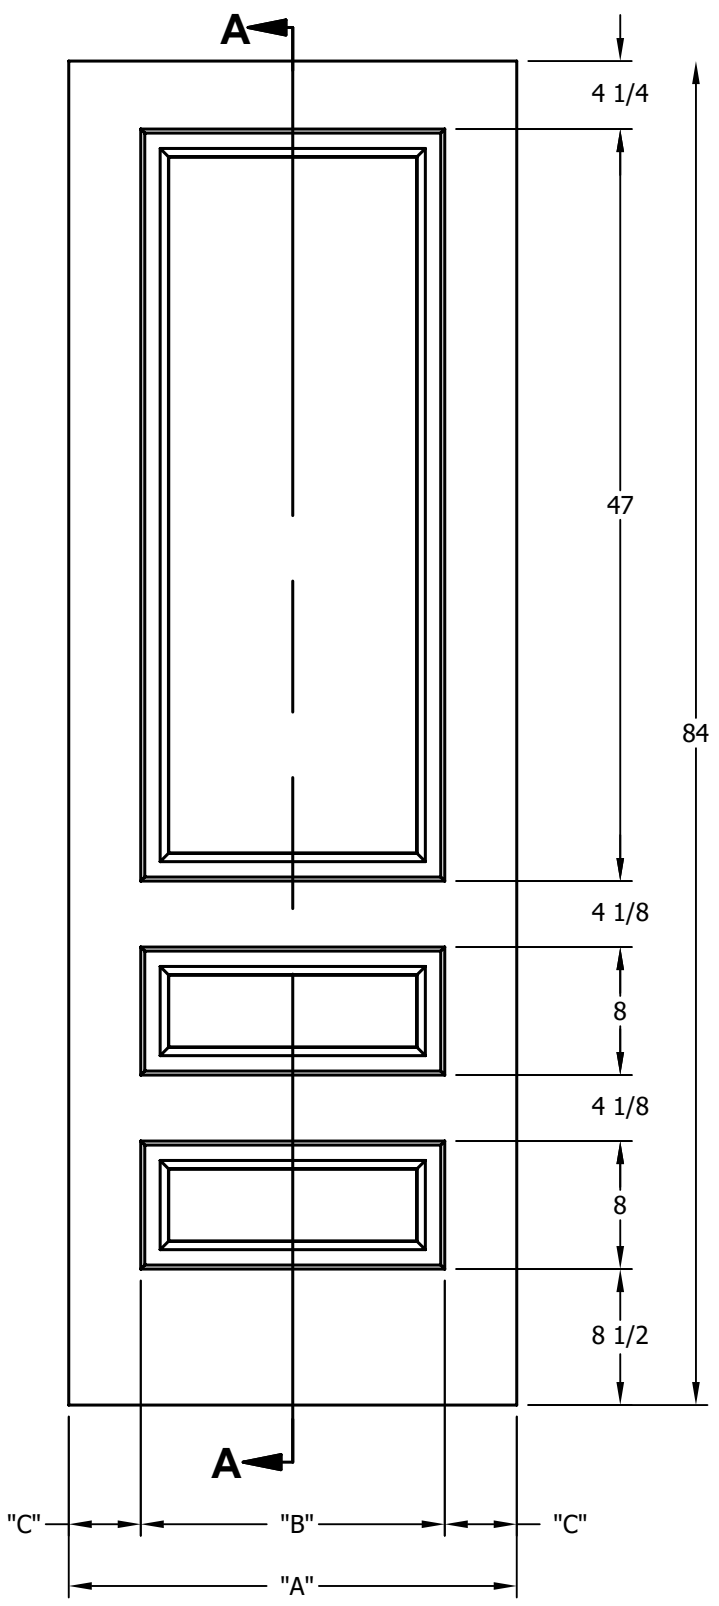

DIMENSION TABLE			
DOOR SIZE	"A"	"B"	"C"
1'-0" x 6'-8"	12"	6"	3"
1'-2" x 6'-8"	14"	7"	3 1/2"
1'-3" x 6'-8"	15"	8"	3 1/2"
1'-4" x 6'-8"	16"	9"	3 1/2"
1'-6" x 6'-8"	18"	9 3/4"	4 1/8"
1'-8" x 6'-8"	20"	11 3/4"	4 1/8"
1'-10" x 6'-8"	22"	13"	4 1/2"

DIMENSION TABLE			
DOOR SIZE	"A"	"B"	"C"
2'-0" x 6'-8"	24"	15"	4 1/2"
2'-2" x 6'-8"	26"	17"	4 1/2"
2'-4" x 6'-8"	28"	19"	4 1/2"
2'-6" x 6'-8"	30"	21"	4 1/2"
2'-8" x 6'-8"	32"	23"	4 1/2"
2'-10" x 6'-8"	34"	25"	4 1/2"
3'-0" x 6'-8"	36"	27"	4 1/2"

CREATION DATE:	<i>Darpet</i> doors & trim
REV. DATE:	
TITLE:	CARVED INTERIOR DOOR
DESCRIPTION:	D 3130 6'-8"

DIMENSION TABLE			
DOOR SIZE	"A"	"B"	"C"
1'-0" x 7'-0"	12"	6"	3"
1'-2" x 7'-0"	14"	7"	3 1/2"
1'-3" x 7'-0"	15"	8"	3 1/2"
1'-4" x 7'-0"	16"	9"	3 1/2"
1'-6" x 7'-0"	18"	9 3/4"	4 1/8"
1'-8" x 7'-0"	20"	11 3/4"	4 1/8"
1'-10" x 7'-0"	22"	13"	4 1/2"

DIMENSION TABLE			
DOOR SIZE	"A"	"B"	"C"
2'-0" x 7'-0"	24"	15"	4 1/2"
2'-2" x 7'-0"	26"	17"	4 1/2"
2'-4" x 7'-0"	28"	19"	4 1/2"
2'-6" x 7'-0"	30"	21"	4 1/2"
2'-8" x 7'-0"	32"	23"	4 1/2"
2'-10" x 7'-0"	34"	25"	4 1/2"
3'-0" x 7'-0"	36"	27"	4 1/2"