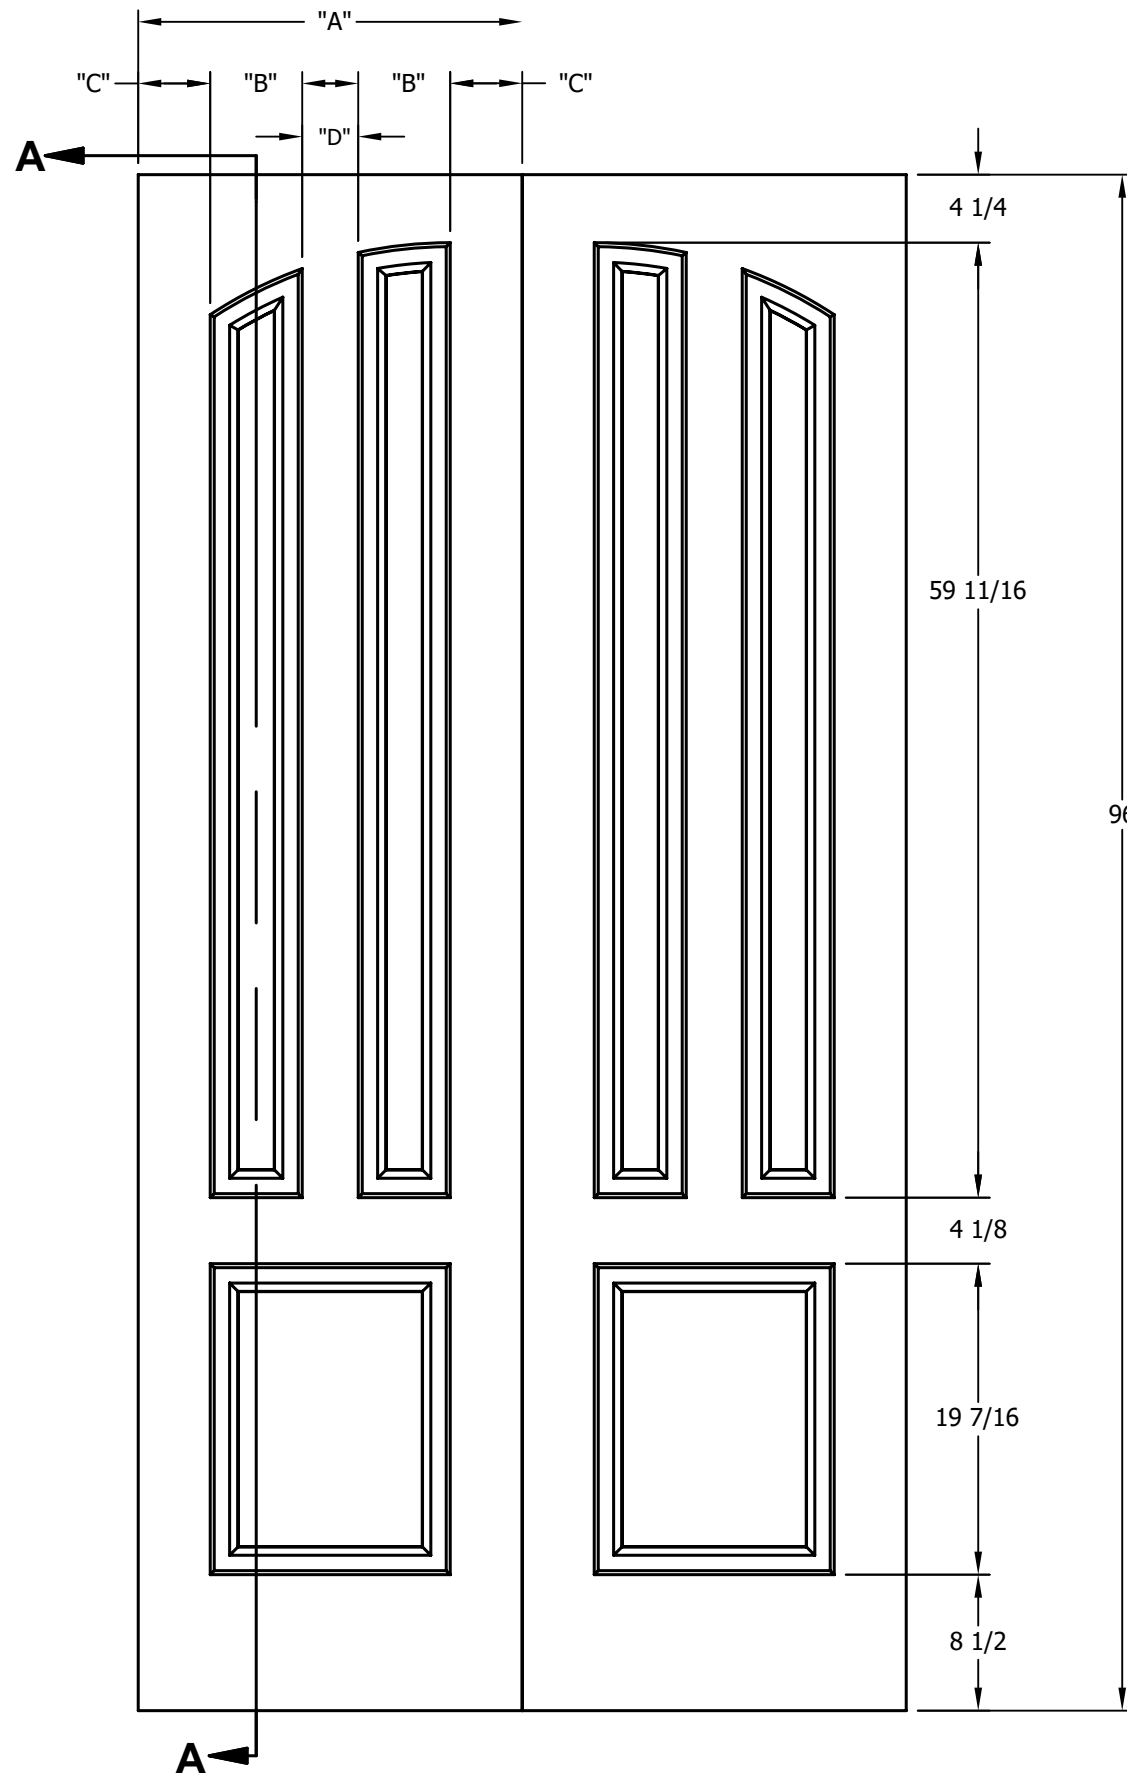

DIMENSION TABLE				
DOOR SIZE	"A"	"B"	"C"	"D"
1'-10" x 6'-8"	22"	4 13/16"	4 1/8"	4 1/8"
2'-0" x 6'-8"	24"	5 7/16"	4 1/2"	4 1/8"
2'-2" x 6'-8"	26"	6 7/16"	4 1/2"	4 1/8"
2'-4" x 6'-8"	28"	7 7/16"	4 1/2"	4 1/8"
2'-6" x 6'-8"	30"	8 7/16"	4 1/2"	4 1/8"
2'-8" x 6'-8"	32"	9 7/16"	4 1/2"	4 1/8"
2'-10" x 6'-8"	34"	10 7/16"	4 1/2"	4 1/8"
3'-0" x 6'-8"	36"	11 7/16"	4 1/2"	4 1/8"

CREATION DATE:	<i>Darpet</i> <small>doors & trim</small>
REV. DATE: 01/01/2021	
TITLE:	CARVED INTERIOR DOOR
DESCRIPTION:	D 3110 7'-0"

DIMENSION TABLE				
DOOR SIZE	"A"	"B"	"C"	"D"
1'-10" x 8'-0"	22"	4 13/16"	4 1/8"	4 1/8"
2'-0" x 8'-0"	24"	5 7/16"	4 1/2"	4 1/8"
2'-2" x 8'-0"	26"	6 7/16"	4 1/2"	4 1/8"
2'-4" x 8'-0"	28"	7 7/16"	4 1/2"	4 1/8"
2'-6" x 8'-0"	30"	8 7/16"	4 1/2"	4 1/8"
2'-8" x 8'-0"	32"	9 7/16"	4 1/2"	4 1/8"
2'-10" x 8'-0"	34"	10 7/16"	4 1/2"	4 1/8"
3'-0" x 8'-0"	36"	11 7/16"	4 1/2"	4 1/8"

CREATION DATE:	<i>Darpet</i> <small>doors & trim</small>
REV. DATE: 01/01/2021	
TITLE:	CARVED INTERIOR DOOR
DESCRIPTION:	D 3110 8'-0"

DIMENSION TABLE				
DOOR SIZE	"A"	"B"	"C"	"D"
4'-0" x 6'-8"	24"	5 3/4"	4 1/2"	3 1/2"
4'-4" x 6'-8"	26"	6 7/16"	4 1/2"	4 1/8"
4'-8" x 6'-8"	28"	7 7/16"	4 1/2"	4 1/8"
5'-0" x 6'-8"	30"	8 7/16"	4 1/2"	4 1/8"
5'-4" x 6'-8"	32"	9 7/16"	4 1/2"	4 1/8"
5'-8" x 6'-8"	34"	10 7/16"	4 1/2"	4 1/8"
6'-0" x 6'-8"	36"	11 7/16"	4 1/2"	4 1/8"

CREATION DATE:	
REV. DATE:	01/01/2021
TITLE:	CARVED INTERIOR DOOR
DESCRIPTION:	D 3110 COMMON CURVE 6'-8"

DIMENSION TABLE				
DOOR SIZE	"A"	"B"	"C"	"D"
4'-0" x 8'-0"	24"	5 3/4"	4 1/2"	3 1/2"
4'-4" x 8'-0"	26"	6 7/16"	4 1/2"	4 1/8"
4'-8" x 8'-0"	28"	7 7/16"	4 1/2"	4 1/8"
5'-0" x 8'-0"	30"	8 7/16"	4 1/2"	4 1/8"
5'-4" x 8'-0"	32"	9 7/16"	4 1/2"	4 1/8"
5'-8" x 8'-0"	34"	10 7/16"	4 1/2"	4 1/8"
6'-0" x 8'-0"	36"	11 7/16"	4 1/2"	4 1/8"