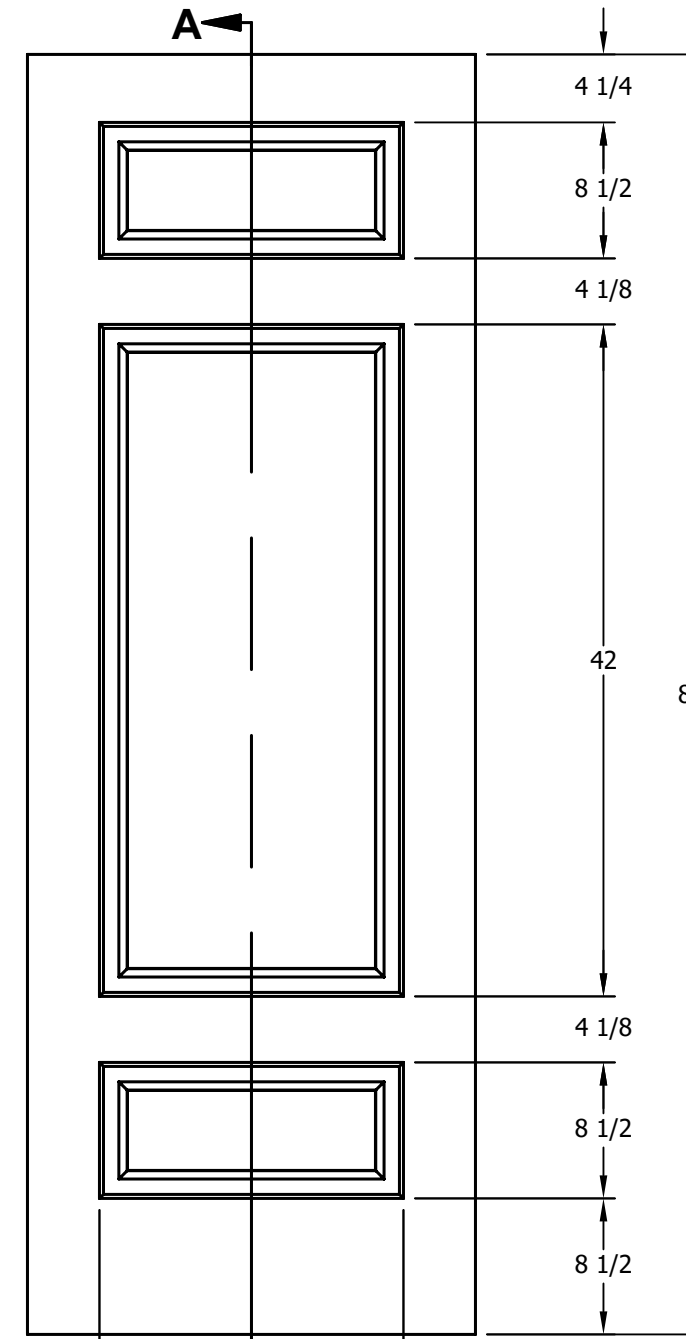

DIMENSION TABLE			
DOOR SIZE	"A"	"B"	"C"
1'-0" x 6'-8"	12"	6"	3"
1'-2" x 6'-8"	14"	7"	3 1/2"
1'-3" x 6'-8"	15"	8"	3 1/2"
1'-4" x 6'-8"	16"	9"	3 1/2"
1'-6" x 6'-8"	18"	9 3/4"	4 1/8"
1'-8" x 6'-8"	20"	11 3/4"	4 1/8"
1'-10" x 6'-8"	22"	13 3/4"	4 1/8"

DIMENSION TABLE			
DOOR SIZE	"A"	"B"	"C"
2'-0" x 6'-8"	24"	15"	4 1/2"
2'-2" x 6'-8"	26"	17"	4 1/2"
2'-4" x 6'-8"	28"	19"	4 1/2"
2'-6" x 6'-8"	30"	21"	4 1/2"
2'-8" x 6'-8"	32"	23"	4 1/2"
2'-10" x 6'-8"	34"	25"	4 1/2"
3'-0" x 6'-8"	36"	27"	4 1/2"

CREATION DATE:	<i>Darpet</i> <small>doors & trim</small>
REV. DATE: 01/01/2021	
TITLE:	CARVED INTERIOR DOOR
DESCRIPTION:	D 3100 6'-8"

DIMENSION TABLE			
DOOR SIZE	"A"	"B"	"C"
1'-0" x 7'-0"	12"	6"	3"
1'-2" x 7'-0"	14"	7"	3 1/2"
1'-3" x 7'-0"	15"	8"	3 1/2"
1'-4" x 7'-0"	16"	9"	3 1/2"
1'-6" x 7'-0"	18"	9 3/4"	4 1/8"
1'-8" x 7'-0"	20"	11 3/4"	4 1/8"
1'-10" x 7'-0"	22"	13 3/4"	4 1/8"

DIMENSION TABLE			
DOOR SIZE	"A"	"B"	"C"
2'-0" x 7'-0"	24"	15"	4 1/2"
2'-2" x 7'-0"	26"	17"	4 1/2"
2'-4" x 7'-0"	28"	19"	4 1/2"
2'-6" x 7'-0"	30"	21"	4 1/2"
2'-8" x 7'-0"	32"	23"	4 1/2"
2'-10" x 7'-0"	34"	25"	4 1/2"
3'-0" x 7'-0"	36"	27"	4 1/2"