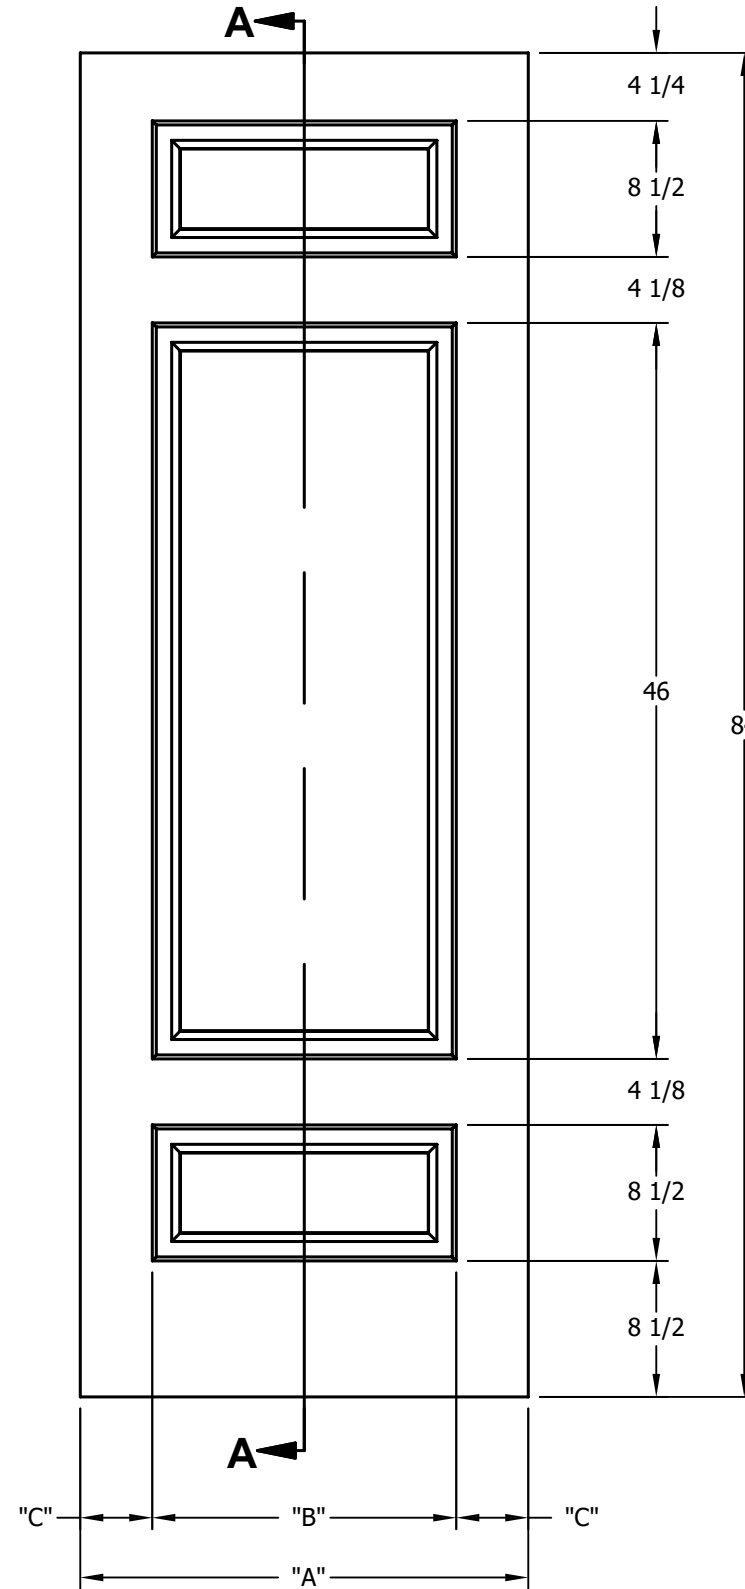

DIMENSION TABLE			
DOOR SIZE	"A"	"B"	"C"
1'-0" x 6'-8"	12"	6"	3"
1'-2" x 6'-8"	14"	7"	3 1/2"
1'-3" x 6'-8"	15"	8"	3 1/2"
1'-4" x 6'-8"	16"	9"	3 1/2"
1'-6" x 6'-8"	18"	9 3/4"	4 1/8"
1'-8" x 6'-8"	20"	11 3/4"	4 1/8"
1'-10" x 6'-8"	22"	13 3/4"	4 1/8"

DIMENSION TABLE			
DOOR SIZE	"A"	"B"	"C"
2'-0" x 6'-8"	24"	15"	4 1/2"
2'-2" x 6'-8"	26"	17"	4 1/2"
2'-4" x 6'-8"	28"	19"	4 1/2"
2'-6" x 6'-8"	30"	21"	4 1/2"
2'-8" x 6'-8"	32"	23"	4 1/2"
2'-10" x 6'-8"	34"	25"	4 1/2"
3'-0" x 6'-8"	36"	27"	4 1/2"

CREATION DATE:	<i>Darpet</i> <small>doors & trim</small>
REV. DATE: 01/01/2021	
TITLE:	CARVED INTERIOR DOOR
DESCRIPTION:	D 3100 6'-8"

DIMENSION TABLE			
DOOR SIZE	"A"	"B"	"C"
1'-0" x 7'-0"	12"	6"	3"
1'-2" x 7'-0"	14"	7"	3 1/2"
1'-3" x 7'-0"	15"	8"	3 1/2"
1'-4" x 7'-0"	16"	9"	3 1/2"
1'-6" x 7'-0"	18"	9 3/4"	4 1/8"
1'-8" x 7'-0"	20"	11 3/4"	4 1/8"
1'-10" x 7'-0"	22"	13 3/4"	4 1/8"

DIMENSION TABLE			
DOOR SIZE	"A"	"B"	"C"
2'-0" x 7'-0"	24"	15"	4 1/2"
2'-2" x 7'-0"	26"	17"	4 1/2"
2'-4" x 7'-0"	28"	19"	4 1/2"
2'-6" x 7'-0"	30"	21"	4 1/2"
2'-8" x 7'-0"	32"	23"	4 1/2"
2'-10" x 7'-0"	34"	25"	4 1/2"
3'-0" x 7'-0"	36"	27"	4 1/2"