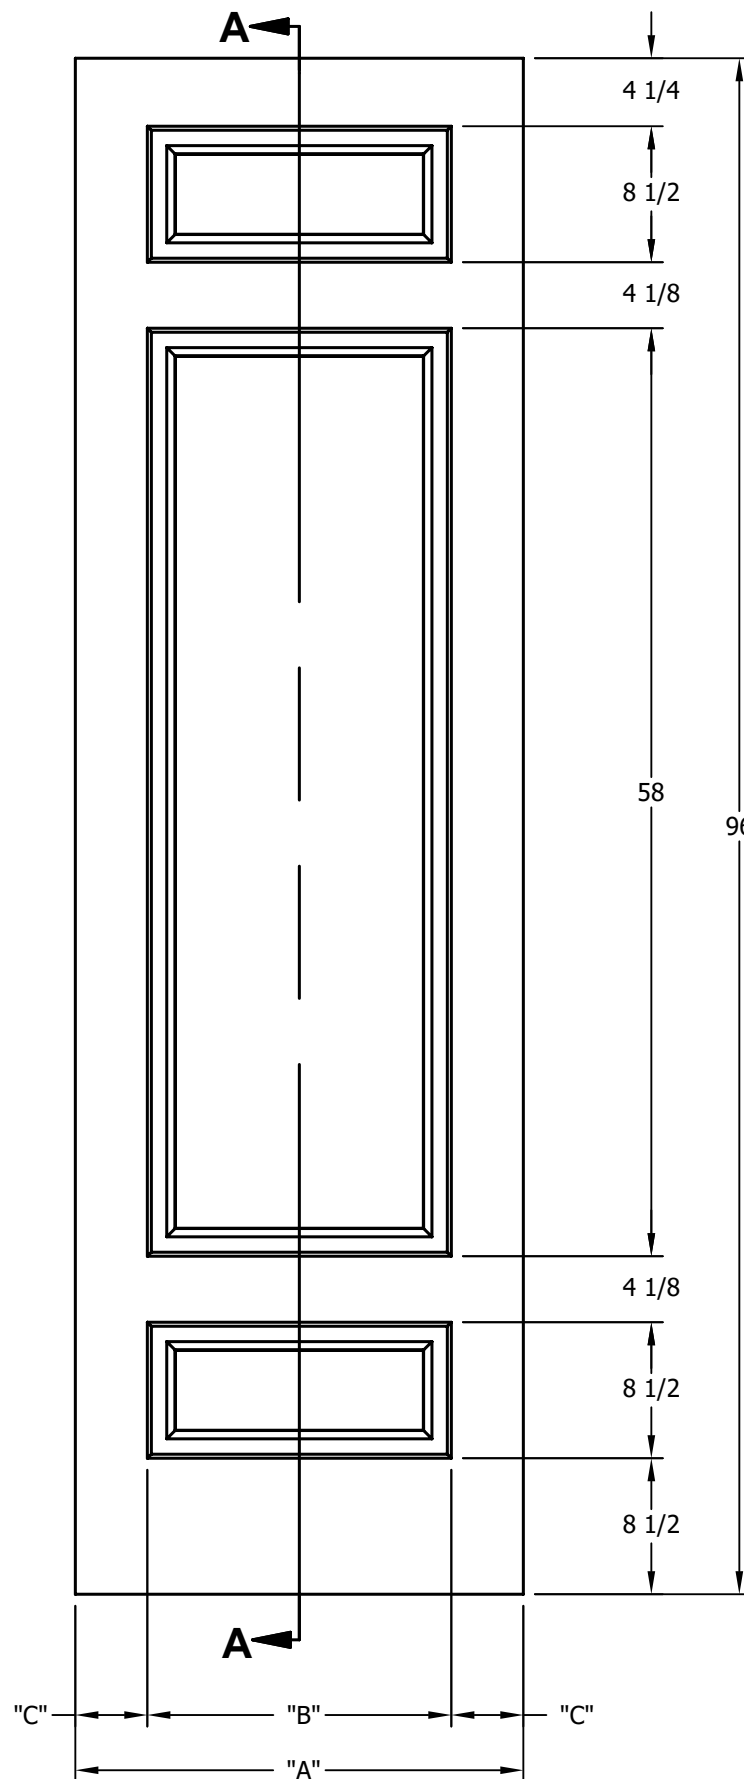

DIMENSION TABLE			
DOOR SIZE	"A"	"B"	"C"
2'-0" x 8'-0"	24"	15"	4 1/2"
2'-2" x 8'-0"	26"	17"	4 1/2"
2'-4" x 8'-0"	28"	19"	4 1/2"
2'-6" x 8'-0"	30"	21"	4 1/2"
2'-8" x 8'-0"	32"	23"	4 1/2"
2'-10" x 8'-0"	34"	25"	4 1/2"
3'-0" x 8'-0"	36"	27"	4 1/2"

CREATION DATE:	
REV. DATE:	01/01/2021
TITLE:	CARVED INTERIOR DOOR
DESCRIPTION:	D 3100 8'-0"