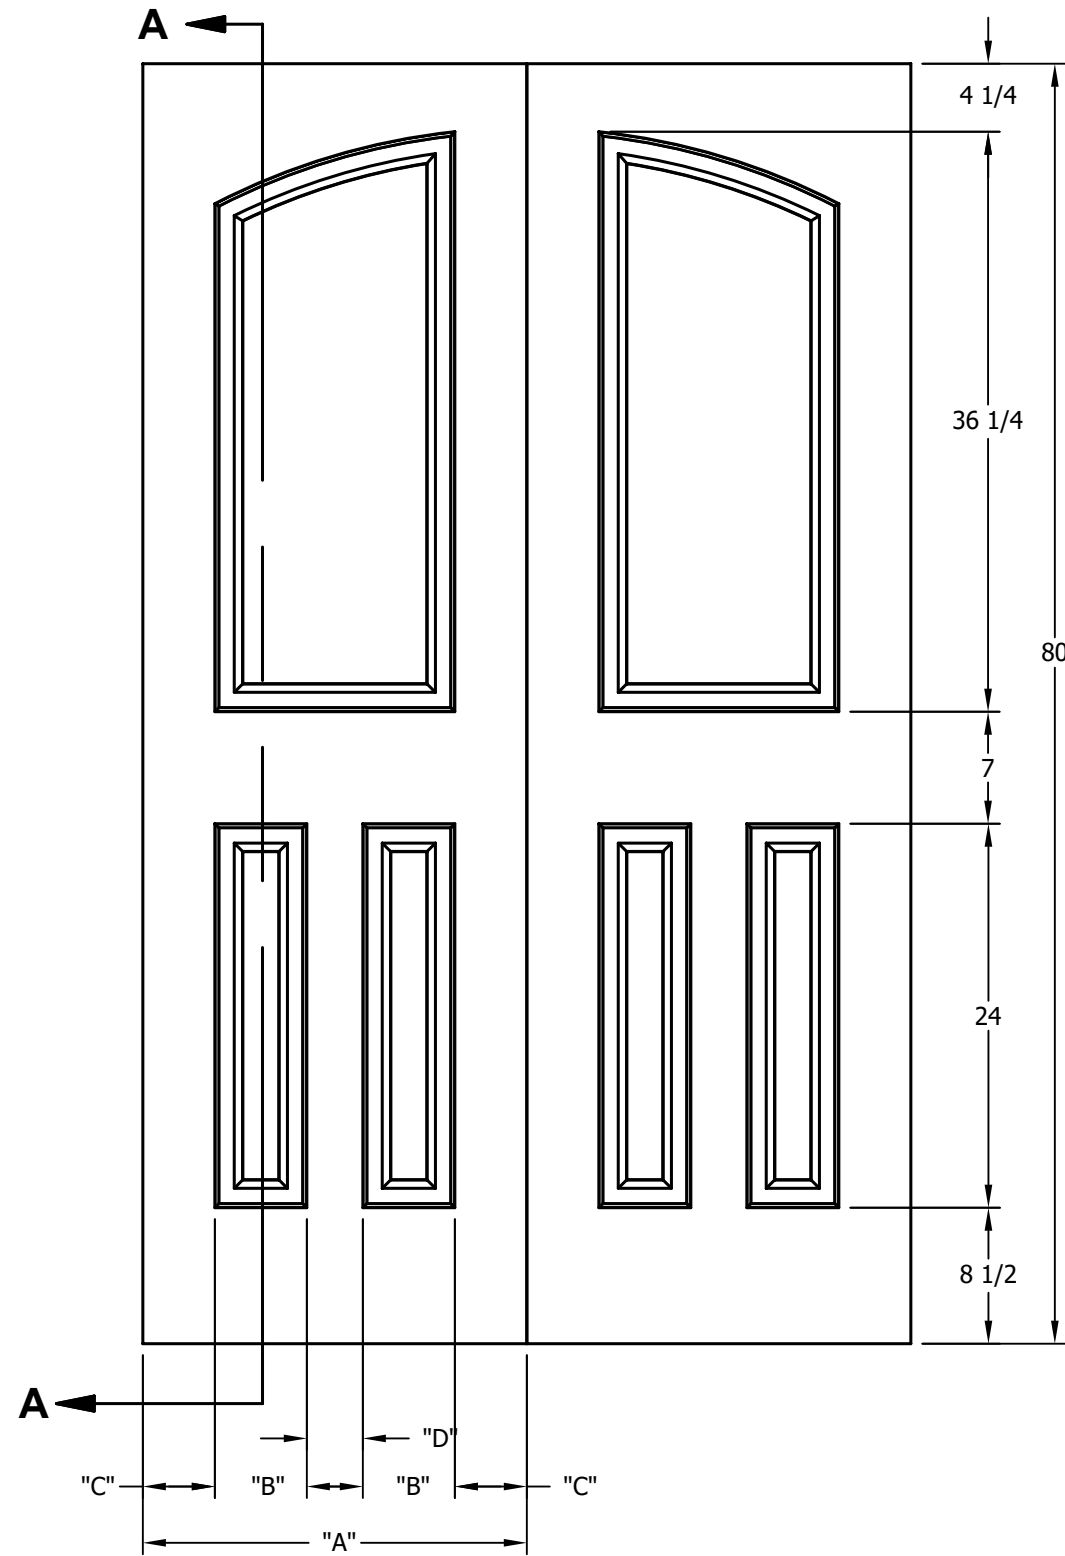

DIMENSION TABLE				
DOOR SIZE	"A"	"B"	"C"	"D"
4'-0" x 6'-8"	24"	5 3/4"	4 1/2"	3 1/2"
4'-4" x 6'-8"	26"	6 7/16"	4 1/2"	4 1/8"
4'-8" x 6'-8"	28"	7 7/16"	4 1/2"	4 1/8"
5'-0" x 6'-8"	30"	8 7/16"	4 1/2"	4 1/8"
5'-4" x 6'-8"	32"	9 7/16"	4 1/2"	4 1/8"
5'-8" x 6'-8"	34"	10 7/16"	4 1/2"	4 1/8"
6'-0" x 6'-8"	36"	11 7/16"	4 1/2"	4 1/8"

CREATION DATE:	
REV. DATE:	01/01/2021
TITLE:	CARVED INTERIOR DOOR
DESCRIPTION:	D 3090 COMMON CURVE 6'-8"