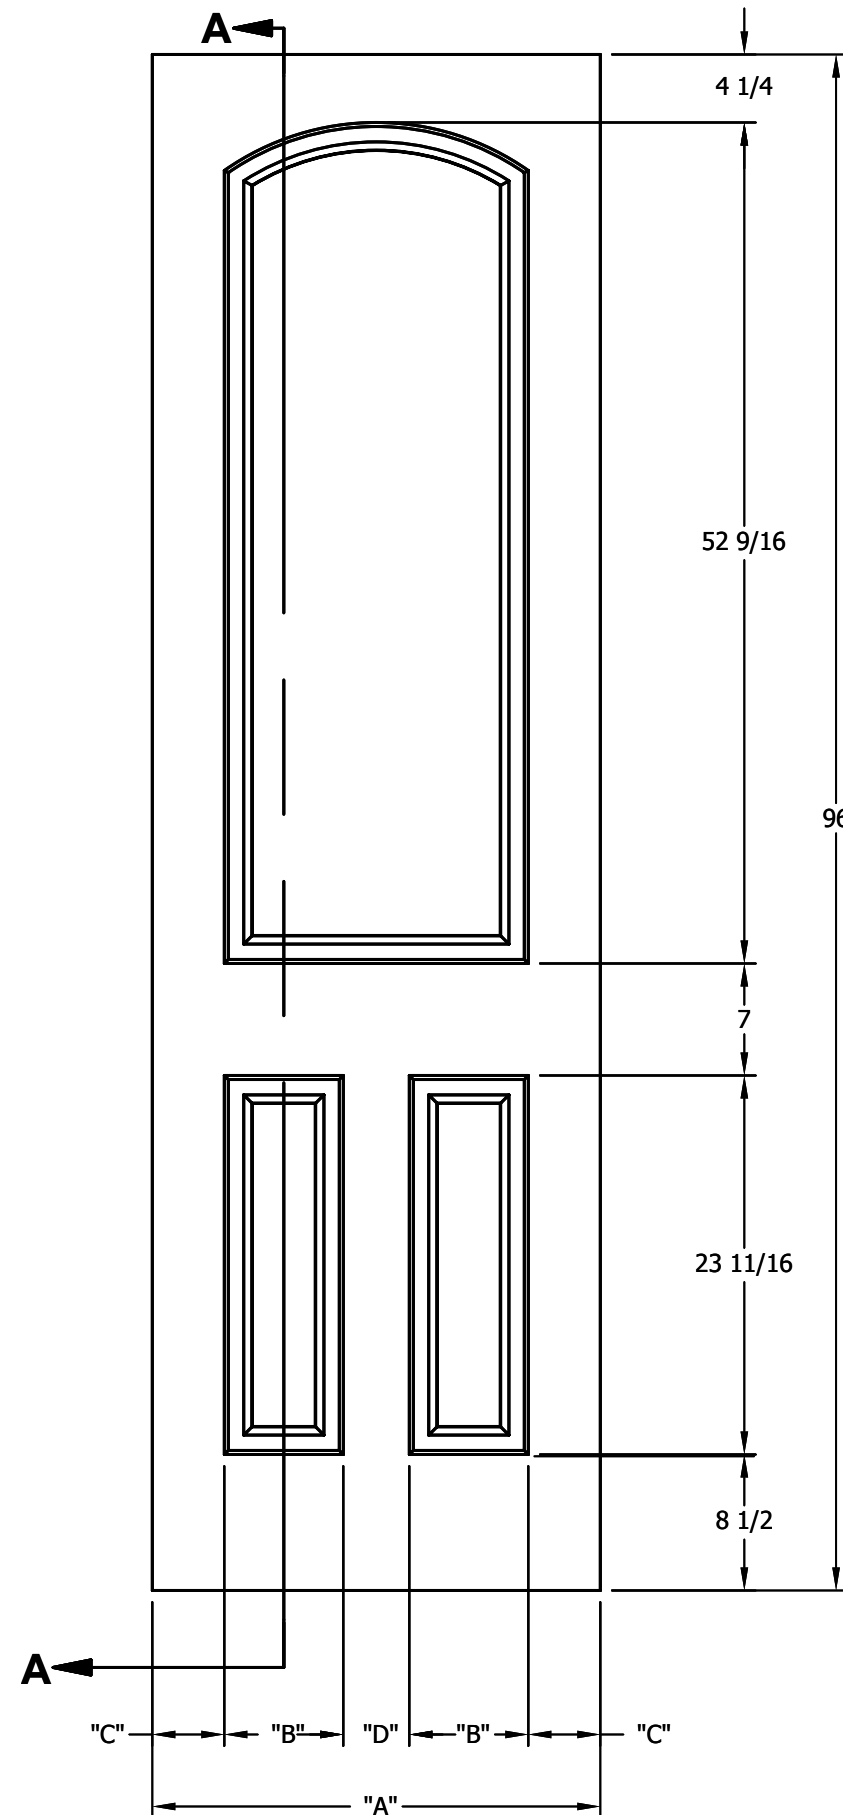

DIMENSION TABLE				
DOOR SIZE	"A"	"B"	"C"	"D"
1'-8" x 6'-8"	20"	4 1/8"	4 1/8"	3 1/2"
1'-10" x 6'-8"	22"	5 1/8"	4 1/8"	3 1/2"
2'-0" x 6'-8"	24"	5 3/4"	4 1/2"	3 1/2"
2'-2" x 6'-8"	26"	6 7/16"	4 1/2"	4 1/8"
2'-4" x 6'-8"	28"	7 7/16"	4 1/2"	4 1/8"
2'-6" x 6'-8"	30"	8 7/16"	4 1/2"	4 1/8"
2'-8" x 6'-8"	32"	9 7/16"	4 1/2"	4 1/8"
2'-10" x 6'-8"	34"	10 7/16"	4 1/2"	4 1/8"
3'-0" x 6'-8"	36"	11 7/16"	4 1/2"	4 1/8"

CREATION DATE:	<i>Darpet</i> <small>doors &amp; trim</small>
REV. DATE:	
01/01/2021	TITLE:
	<b>CARVED INTERIOR DOOR</b>
	DESCRIPTION:
	<b>D 3090 6'-8"</b>

DIMENSION TABLE				
DOOR SIZE	"A"	"B"	"C"	"D"
1'-0" x 7'-0"	20"	4 1/8"	4 1/8"	3 1/2"
1'-2" x 7'-0"	22"	5 1/8"	4 1/8"	3 1/2"
2'-0" x 7'-0"	24"	5 3/4"	4 1/2"	3 1/2"
2'-2" x 7'-0"	26"	6 7/16"	4 1/2"	4 1/8"
2'-4" x 7'-0"	28"	7 7/16"	4 1/2"	4 1/8"
2'-6" x 7'-0"	30"	8 7/16"	4 1/2"	4 1/8"
2'-8" x 7'-0"	32"	9 7/16"	4 1/2"	4 1/8"
2'-10" x 7'-0"	34"	10 7/16"	4 1/2"	4 1/8"
3'-0" x 7'-0"	36"	11 7/16"	4 1/2"	4 1/8"

CREATION DATE:	<i>Darpet</i> <small>doors &amp; trim</small>
REV. DATE: 01/01/2021	
TITLE:	<b>CARVED INTERIOR DOOR</b>
DESCRIPTION:	<b>D 3090 7'-0"</b>

DIMENSION TABLE				
DOOR SIZE	"A"	"B"	"C"	"D"
1'-0" x 7'-0"	20"	4 1/8"	4 1/8"	3 1/2"
1'-2" x 7'-0"	22"	5 1/8"	4 1/8"	3 1/2"
2'-0" x 7'-0"	24"	5 3/4"	4 1/2"	3 1/2"
2'-2" x 7'-0"	26"	6 7/16"	4 1/2"	4 1/8"
2'-4" x 7'-0"	28"	7 7/16"	4 1/2"	4 1/8"
2'-6" x 7'-0"	30"	8 7/16"	4 1/2"	4 1/8"
2'-8" x 7'-0"	32"	9 7/16"	4 1/2"	4 1/8"
2'-10" x 7'-0"	34"	10 7/16"	4 1/2"	4 1/8"
3'-0" x 7'-0"	36"	11 7/16"	4 1/2"	4 1/8"

CREATION DATE:	
REV. DATE:	01/01/2021
TITLE:	<b>CARVED INTERIOR DOOR</b>
DESCRIPTION:	<b>D 3090 COMMON CURVE 6'-8"</b>

DIMENSION TABLE				
DOOR SIZE	"A"	"B"	"C"	"D"
4'-0" x 8'-0"	24"	5 3/4"	4 1/2"	3 1/2"
4'-4" x 8'-0"	26"	6 7/16"	4 1/2"	4 1/8"
4'-8" x 8'-0"	28"	7 7/16"	4 1/2"	4 1/8"
5'-0" x 8'-0"	30"	8 7/16"	4 1/2"	4 1/8"
5'-4" x 8'-0"	32"	9 7/16"	4 1/2"	4 1/8"
5'-8" x 8'-0"	34"	10 7/16"	4 1/2"	4 1/8"
6'-0" x 8'-0"	36"	11 7/16"	4 1/2"	4 1/8"