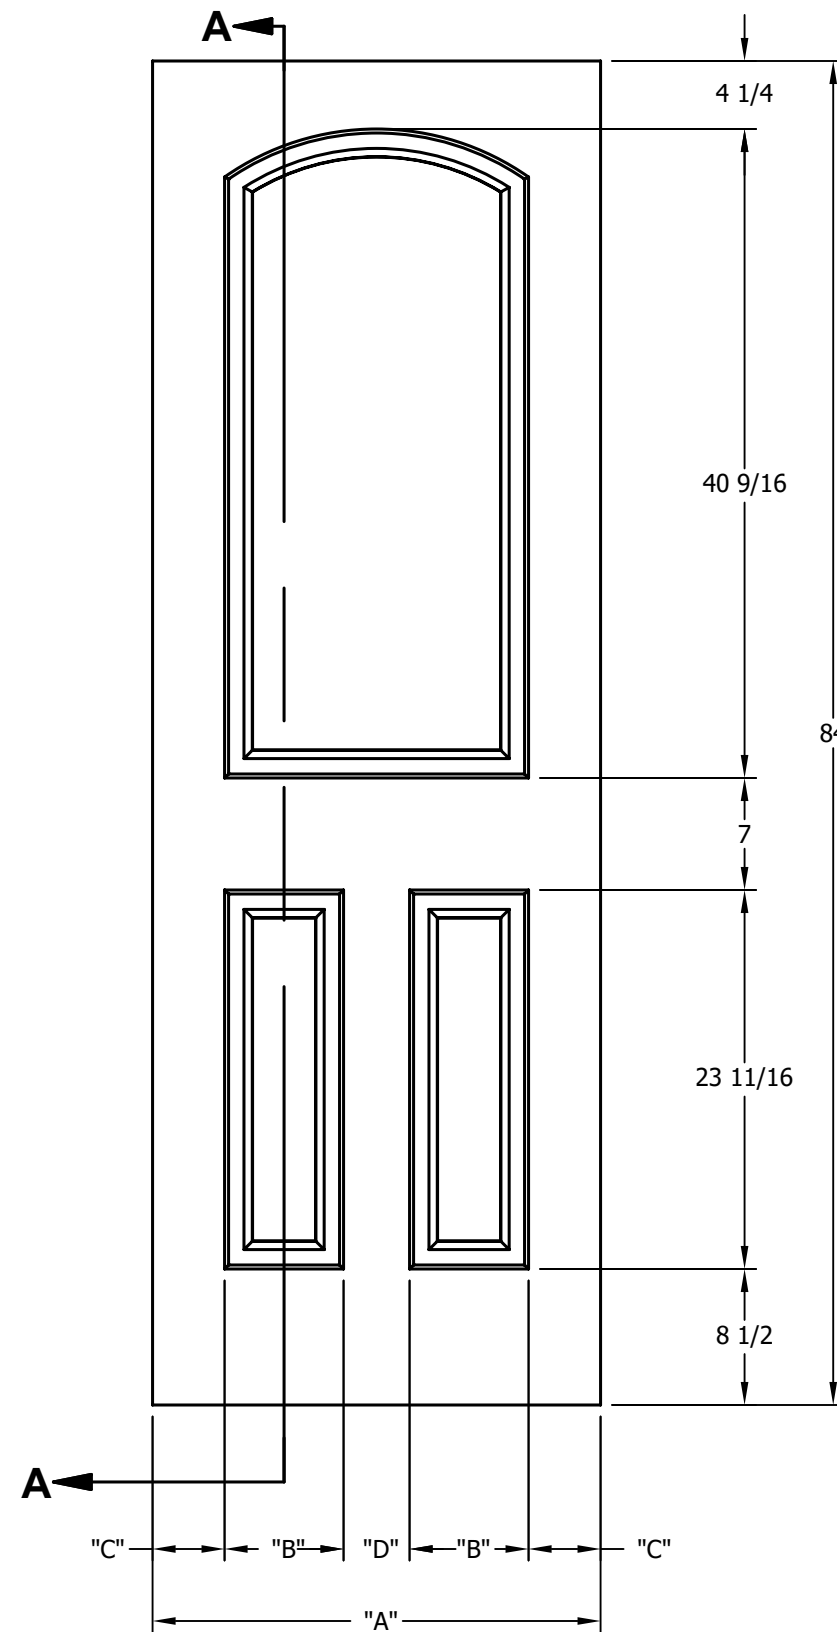

DIMENSION TABLE				
DOOR SIZE	"A"	"B"	"C"	"D"
1'-8" x 6'-8"	20"	4 1/8"	4 1/8"	3 1/2"
1'-10" x 6'-8"	22"	5 1/8"	4 1/8"	3 1/2"
2'-0" x 6'-8"	24"	5 3/4"	4 1/2"	3 1/2"
2'-2" x 6'-8"	26"	6 7/16"	4 1/2"	4 1/8"
2'-4" x 6'-8"	28"	7 7/16"	4 1/2"	4 1/8"
2'-6" x 6'-8"	30"	8 7/16"	4 1/2"	4 1/8"
2'-8" x 6'-8"	32"	9 7/16"	4 1/2"	4 1/8"
2'-10" x 6'-8"	34"	10 7/16"	4 1/2"	4 1/8"
3'-0" x 6'-8"	36"	11 7/16"	4 1/2"	4 1/8"

CREATION DATE:	<i>Darpet</i> <small>doors &amp; trim</small>
REV. DATE:	
01/01/2021	TITLE:
	<b>CARVED INTERIOR DOOR</b>
	DESCRIPTION:
	<b>D 3090 6'-8"</b>

DIMENSION TABLE				
DOOR SIZE	"A"	"B"	"C"	"D"
1'-0" x 7'-0"	20"	4 1/8"	4 1/8"	3 1/2"
1'-2" x 7'-0"	22"	5 1/8"	4 1/8"	3 1/2"
2'-0" x 7'-0"	24"	5 3/4"	4 1/2"	3 1/2"
2'-2" x 7'-0"	26"	6 7/16"	4 1/2"	4 1/8"
2'-4" x 7'-0"	28"	7 7/16"	4 1/2"	4 1/8"
2'-6" x 7'-0"	30"	8 7/16"	4 1/2"	4 1/8"
2'-8" x 7'-0"	32"	9 7/16"	4 1/2"	4 1/8"
2'-10" x 7'-0"	34"	10 7/16"	4 1/2"	4 1/8"
3'-0" x 7'-0"	36"	11 7/16"	4 1/2"	4 1/8"

CREATION DATE:	<i>Darpet</i> <small>doors &amp; trim</small>
REV. DATE: 01/01/2021	
TITLE:	<b>CARVED INTERIOR DOOR</b>
DESCRIPTION:	<b>D 3090 7'-0"</b>

DIMENSION TABLE				
DOOR SIZE	"A"	"B"	"C"	"D"
1'-0" x 7'-0"	20"	4 1/8"	4 1/8"	3 1/2"
1'-2" x 7'-0"	22"	5 1/8"	4 1/8"	3 1/2"
2'-0" x 7'-0"	24"	5 3/4"	4 1/2"	3 1/2"
2'-2" x 7'-0"	26"	6 7/16"	4 1/2"	4 1/8"
2'-4" x 7'-0"	28"	7 7/16"	4 1/2"	4 1/8"
2'-6" x 7'-0"	30"	8 7/16"	4 1/2"	4 1/8"
2'-8" x 7'-0"	32"	9 7/16"	4 1/2"	4 1/8"
2'-10" x 7'-0"	34"	10 7/16"	4 1/2"	4 1/8"
3'-0" x 7'-0"	36"	11 7/16"	4 1/2"	4 1/8"

CREATION DATE:	
REV. DATE:	01/01/2021
TITLE:	<b>CARVED INTERIOR DOOR</b>
DESCRIPTION:	<b>D 3090 COMMON CURVE 6'-8"</b>

DIMENSION TABLE				
DOOR SIZE	"A"	"B"	"C"	"D"
4'-0" x 8'-0"	24"	5 3/4"	4 1/2"	3 1/2"
4'-4" x 8'-0"	26"	6 7/16"	4 1/2"	4 1/8"
4'-8" x 8'-0"	28"	7 7/16"	4 1/2"	4 1/8"
5'-0" x 8'-0"	30"	8 7/16"	4 1/2"	4 1/8"
5'-4" x 8'-0"	32"	9 7/16"	4 1/2"	4 1/8"
5'-8" x 8'-0"	34"	10 7/16"	4 1/2"	4 1/8"
6'-0" x 8'-0"	36"	11 7/16"	4 1/2"	4 1/8"