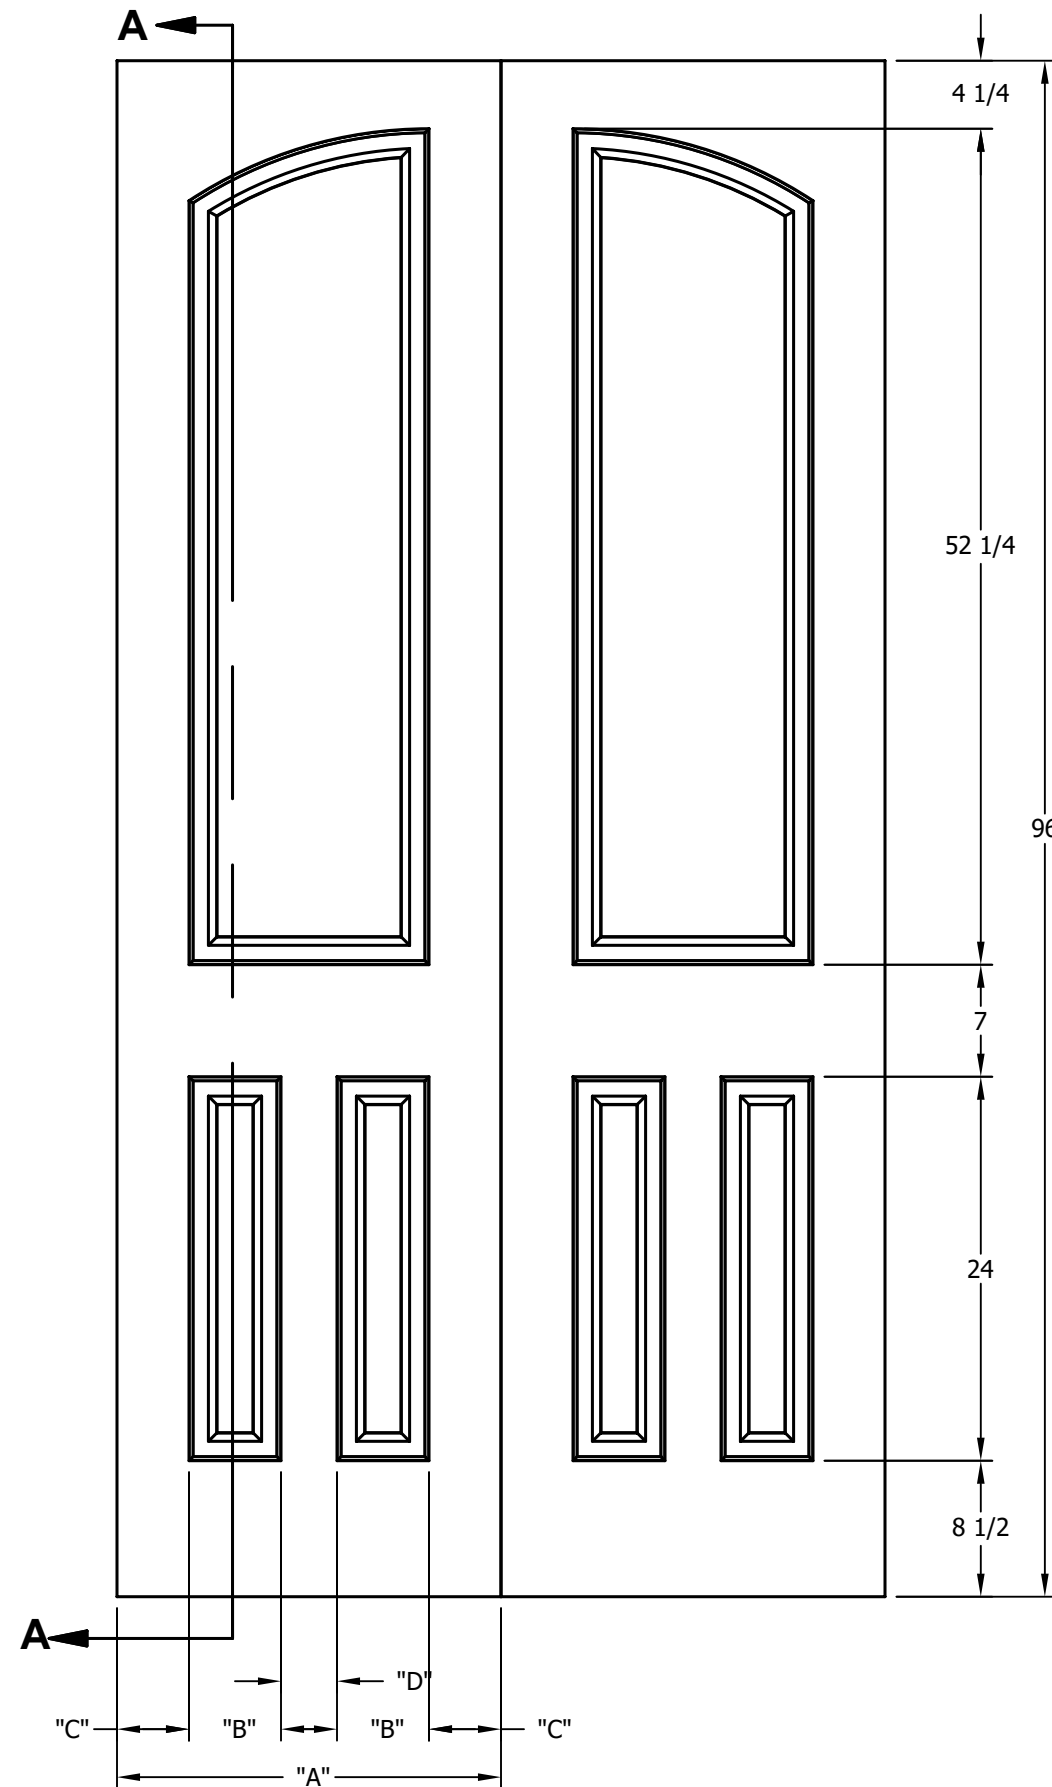

DIMENSION TABLE				
DOOR SIZE	"A"	"B"	"C"	"D"
1'-8" x 6'-8"	20"	4 1/8"	4 1/8"	3 1/2"
1'-10" x 6'-8"	22"	5 1/8"	4 1/8"	3 1/2"
2'-0" x 6'-8"	24"	5 3/4"	4 1/2"	3 1/2"
2'-2" x 6'-8"	26"	6 7/16"	4 1/2"	4 1/8"
2'-4" x 6'-8"	28"	7 7/16"	4 1/2"	4 1/8"
2'-6" x 6'-8"	30"	8 7/16"	4 1/2"	4 1/8"
2'-8" x 6'-8"	32"	9 7/16"	4 1/2"	4 1/8"
2'-10" x 6'-8"	34"	10 7/16"	4 1/2"	4 1/8"
3'-0" x 6'-8"	36"	11 7/16"	4 1/2"	4 1/8"

CREATION DATE:	<i>Darpet</i> <small>doors &amp; trim</small>
REV. DATE: 01/01/2021	
TITLE:	<b>CARVED INTERIOR DOOR</b>
DESCRIPTION:	<b>D 3090 7'-0"</b>

DIMENSION TABLE				
DOOR SIZE	"A"	"B"	"C"	"D"
1'-0" x 7'-0"	20"	4 1/8"	4 1/8"	3 1/2"
1'-2" x 7'-0"	22"	5 1/8"	4 1/8"	3 1/2"
2'-0" x 7'-0"	24"	5 3/4"	4 1/2"	3 1/2"
2'-2" x 7'-0"	26"	6 7/16"	4 1/2"	4 1/8"
2'-4" x 7'-0"	28"	7 7/16"	4 1/2"	4 1/8"
2'-6" x 7'-0"	30"	8 7/16"	4 1/2"	4 1/8"
2'-8" x 7'-0"	32"	9 7/16"	4 1/2"	4 1/8"
2'-10" x 7'-0"	34"	10 7/16"	4 1/2"	4 1/8"
3'-0" x 7'-0"	36"	11 7/16"	4 1/2"	4 1/8"

CREATION DATE:	<i>Darpet</i> <small>doors &amp; trim</small> inc.
REV. DATE: 01/01/2021	
TITLE:	<b>CARVED INTERIOR DOOR</b>
DESCRIPTION:	<b>D 3090 8'0"</b>

DIMENSION TABLE				
DOOR SIZE	"A"	"B"	"C"	"D"
4'-0" x 6'-8"	24"	5 3/4"	4 1/2"	3 1/2"
4'-4" x 6'-8"	26"	6 7/16"	4 1/2"	4 1/8"
4'-8" x 6'-8"	28"	7 7/16"	4 1/2"	4 1/8"
5'-0" x 6'-8"	30"	8 7/16"	4 1/2"	4 1/8"
5'-4" x 6'-8"	32"	9 7/16"	4 1/2"	4 1/8"
5'-8" x 6'-8"	34"	10 7/16"	4 1/2"	4 1/8"
6'-0" x 6'-8"	36"	11 7/16"	4 1/2"	4 1/8"

CREATION DATE:	
REV. DATE:	01/01/2021
TITLE:	<b>CARVED INTERIOR DOOR</b>
DESCRIPTION:	<b>D 3090 COMMON CURVE 6'-8"</b>

DIMENSION TABLE				
DOOR SIZE	"A"	"B"	"C"	"D"
4'-0" x 8'-0"	24"	5 3/4"	4 1/2"	3 1/2"
4'-4" x 8'-0"	26"	6 7/16"	4 1/2"	4 1/8"
4'-8" x 8'-0"	28"	7 7/16"	4 1/2"	4 1/8"
5'-0" x 8'-0"	30"	8 7/16"	4 1/2"	4 1/8"
5'-4" x 8'-0"	32"	9 7/16"	4 1/2"	4 1/8"
5'-8" x 8'-0"	34"	10 7/16"	4 1/2"	4 1/8"
6'-0" x 8'-0"	36"	11 7/16"	4 1/2"	4 1/8"