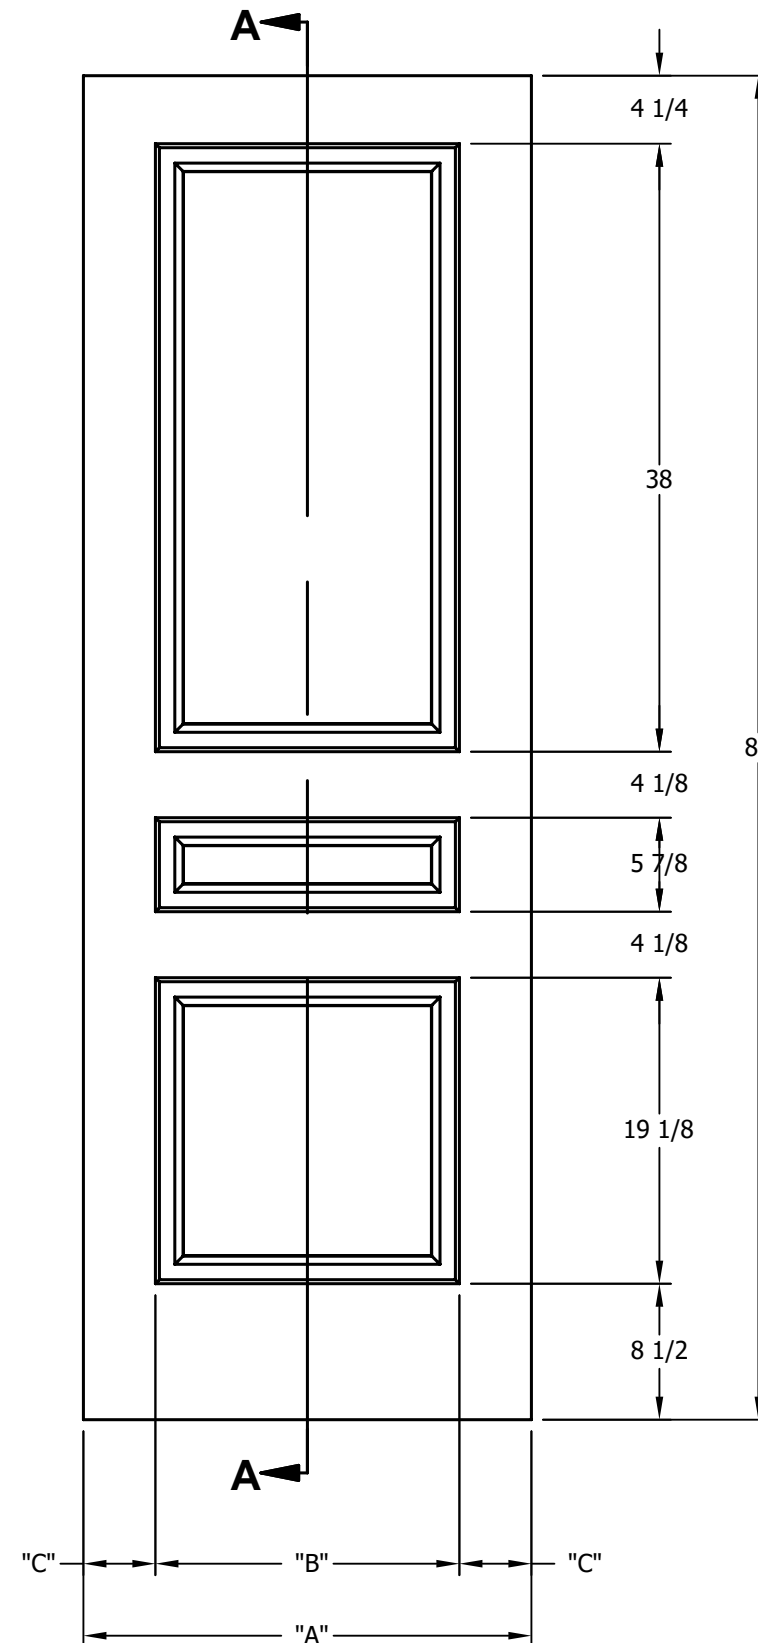

DIMENSION TABLE			
DOOR SIZE	"A"	"B"	"C"
1'-0" x 6'-8"	12"	6"	3"
1'-2" x 6'-8"	14"	7"	3 1/2"
1'-3" x 6'-8"	15"	8"	3 1/2"
1'-4" x 6'-8"	16"	9"	3 1/2"
1'-6" x 6'-8"	18"	9 3/4"	4 1/8"
1'-8" x 6'-8"	20"	11 3/4"	4 1/8"
1'-10" x 6'-8"	22"	13 3/4"	4 1/8"

DIMENSION TABLE			
DOOR SIZE	"A"	"B"	"C"
2'-0" x 6'-8"	24"	15"	4 1/2"
2'-2" x 6'-8"	26"	17"	4 1/2"
2'-4" x 6'-8"	28"	19"	4 1/2"
2'-6" x 6'-8"	30"	21"	4 1/2"
2'-8" x 6'-8"	32"	23"	4 1/2"
2'-10" x 6'-8"	34"	25"	4 1/2"
3'-0" x 6'-8"	36"	27"	4 1/2"

CREATION DATE:	Darpet <small>doors & trim</small>
REV. DATE: 01/01/2021	
TITLE:	CARVED INTERIOR DOOR
DESCRIPTION:	D 3070 6'-8"

DIMENSION TABLE			
DOOR SIZE	"A"	"B"	"C"
1'-0" x 7'-0"	12"	6"	3"
1'-2" x 7'-0"	14"	7"	3 1/2"
1'-3" x 7'-0"	15"	8"	3 1/2"
1'-4" x 7'-0"	16"	9"	3 1/2"
1'-6" x 7'-0"	18"	9 3/4"	4 1/8"
1'-8" x 7'-0"	20"	11 3/4"	4 1/8"
1'-10" x 7'-0"	22"	13 3/4"	4 1/8"

DIMENSION TABLE			
DOOR SIZE	"A"	"B"	"C"
2'-0" x 7'-0"	24"	15"	4 1/2"
2'-2" x 7'-0"	26"	17"	4 1/2"
2'-4" x 7'-0"	28"	19"	4 1/2"
2'-6" x 7'-0"	30"	21"	4 1/2"
2'-8" x 7'-0"	32"	23"	4 1/2"
2'-10" x 7'-0"	34"	25"	4 1/2"
3'-0" x 7'-0"	36"	27"	4 1/2"