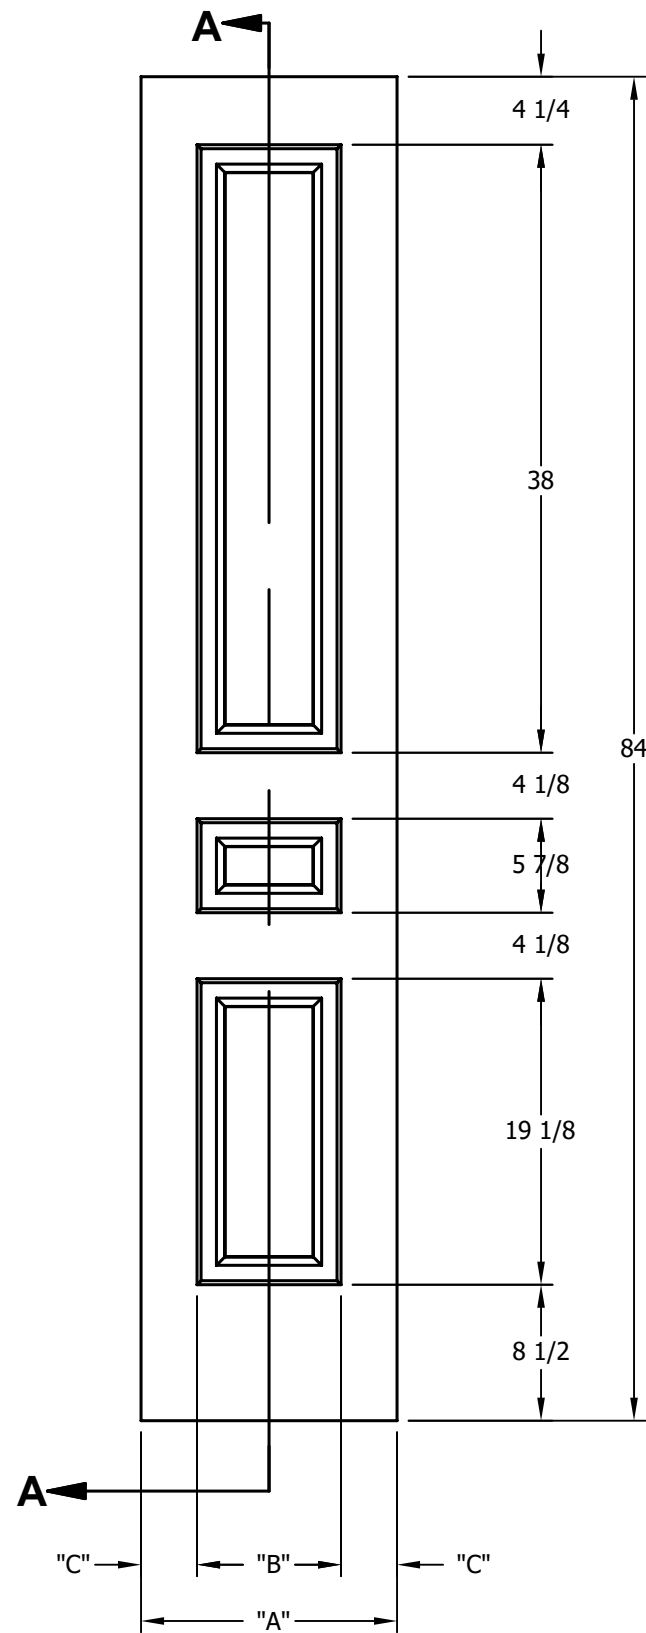

DIMENSION TABLE			
DOOR SIZE	"A"	"B"	"C"
1'-0" x 6'-8"	12"	6"	3"
1'-2" x 6'-8"	14"	7"	3 1/2"
1'-3" x 6'-8"	15"	8"	3 1/2"
1'-4" x 6'-8"	16"	9"	3 1/2"
1'-6" x 6'-8"	18"	9 3/4"	4 1/8"
1'-8" x 6'-8"	20"	11 3/4"	4 1/8"
1'-10" x 6'-8"	22"	13 3/4"	4 1/8"

DIMENSION TABLE			
DOOR SIZE	"A"	"B"	"C"
2'-0" x 6'-8"	24"	15"	4 1/2"
2'-2" x 6'-8"	26"	17"	4 1/2"
2'-4" x 6'-8"	28"	19"	4 1/2"
2'-6" x 6'-8"	30"	21"	4 1/2"
2'-8" x 6'-8"	32"	23"	4 1/2"
2'-10" x 6'-8"	34"	25"	4 1/2"
3'-0" x 6'-8"	36"	27"	4 1/2"

CREATION DATE:	Darpet <small>doors & trim</small>
REV. DATE: 01/01/2021	
TITLE:	CARVED INTERIOR DOOR
DESCRIPTION:	D 3070 6'-8"

DIMENSION TABLE			
DOOR SIZE	"A"	"B"	"C"
1'-0" x 7'-0"	12"	6"	3"
1'-2" x 7'-0"	14"	7"	3 1/2"
1'-3" x 7'-0"	15"	8"	3 1/2"
1'-4" x 7'-0"	16"	9"	3 1/2"
1'-6" x 7'-0"	18"	9 3/4"	4 1/8"
1'-8" x 7'-0"	20"	11 3/4"	4 1/8"
1'-10" x 7'-0"	22"	13 3/4"	4 1/8"

DIMENSION TABLE			
DOOR SIZE	"A"	"B"	"C"
2'-0" x 7'-0"	24"	15"	4 1/2"
2'-2" x 7'-0"	26"	17"	4 1/2"
2'-4" x 7'-0"	28"	19"	4 1/2"
2'-6" x 7'-0"	30"	21"	4 1/2"
2'-8" x 7'-0"	32"	23"	4 1/2"
2'-10" x 7'-0"	34"	25"	4 1/2"
3'-0" x 7'-0"	36"	27"	4 1/2"