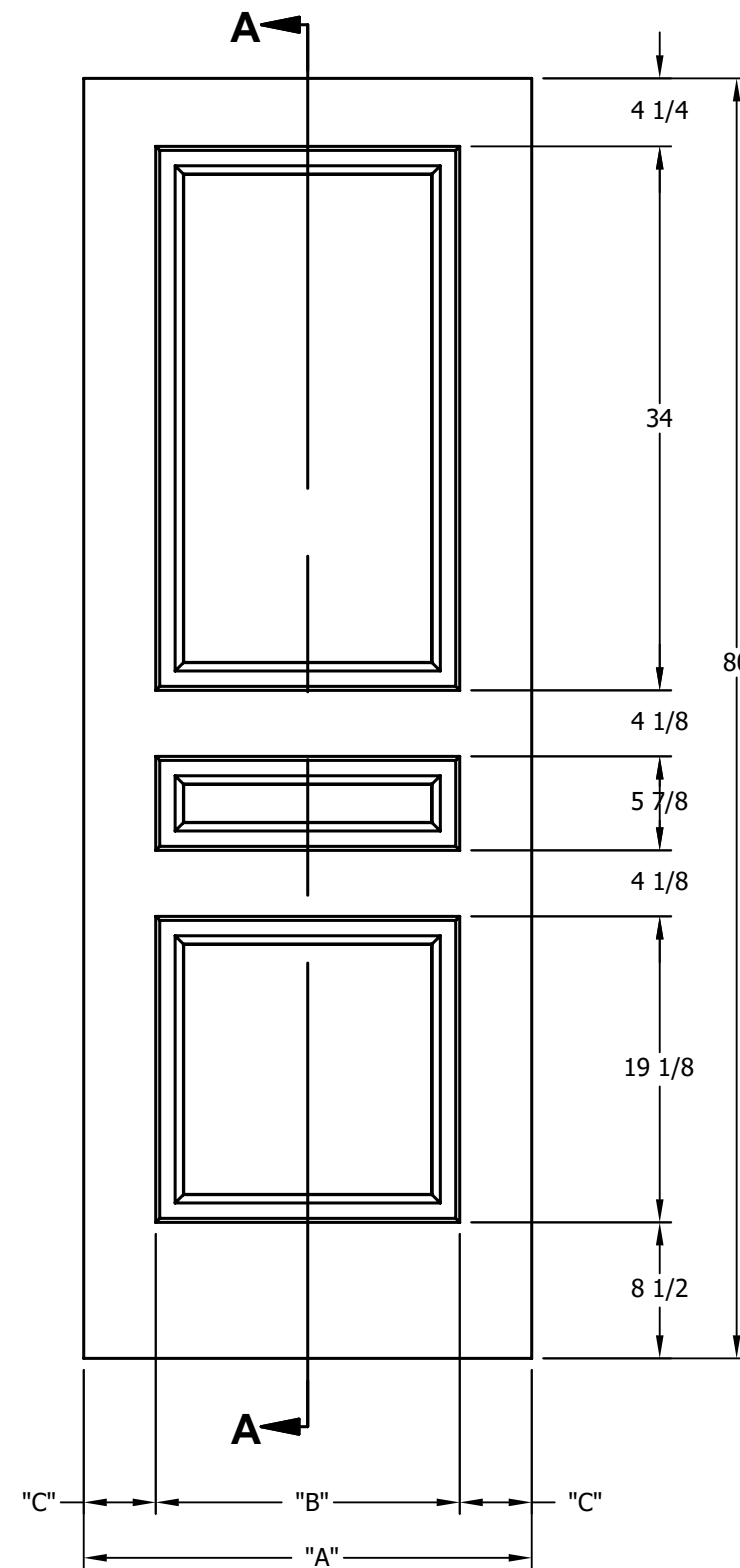

DIMENSION TABLE			
DOOR SIZE	"A"	"B"	"C"
1'-0" x 6'-8"	12"	6"	3"
1'-2" x 6'-8"	14"	7"	3 1/2"
1'-3" x 6'-8"	15"	8"	3 1/2"
1'-4" x 6'-8"	16"	9"	3 1/2"
1'-6" x 6'-8"	18"	9 3/4"	4 1/8"
1'-8" x 6'-8"	20"	11 3/4"	4 1/8"
1'-10" x 6'-8"	22"	13 3/4"	4 1/8"

DIMENSION TABLE			
DOOR SIZE	"A"	"B"	"C"
2'-0" x 6'-8"	24"	15"	4 1/2"
2'-2" x 6'-8"	26"	17"	4 1/2"
2'-4" x 6'-8"	28"	19"	4 1/2"
2'-6" x 6'-8"	30"	21"	4 1/2"
2'-8" x 6'-8"	32"	23"	4 1/2"
2'-10" x 6'-8"	34"	25"	4 1/2"
3'-0" x 6'-8"	36"	27"	4 1/2"

CREATION DATE:	Darpet <small>doors & trim</small>
REV. DATE: 01/01/2021	
TITLE:	CARVED INTERIOR DOOR
DESCRIPTION:	D 3070 6'-8"

DIMENSION TABLE			
DOOR SIZE	"A"	"B"	"C"
1'-0" x 7'-0"	12"	6"	3"
1'-2" x 7'-0"	14"	7"	3 1/2"
1'-3" x 7'-0"	15"	8"	3 1/2"
1'-4" x 7'-0"	16"	9"	3 1/2"
1'-6" x 7'-0"	18"	9 3/4"	4 1/8"
1'-8" x 7'-0"	20"	11 3/4"	4 1/8"
1'-10" x 7'-0"	22"	13 3/4"	4 1/8"

DIMENSION TABLE			
DOOR SIZE	"A"	"B"	"C"
2'-0" x 7'-0"	24"	15"	4 1/2"
2'-2" x 7'-0"	26"	17"	4 1/2"
2'-4" x 7'-0"	28"	19"	4 1/2"
2'-6" x 7'-0"	30"	21"	4 1/2"
2'-8" x 7'-0"	32"	23"	4 1/2"
2'-10" x 7'-0"	34"	25"	4 1/2"
3'-0" x 7'-0"	36"	27"	4 1/2"