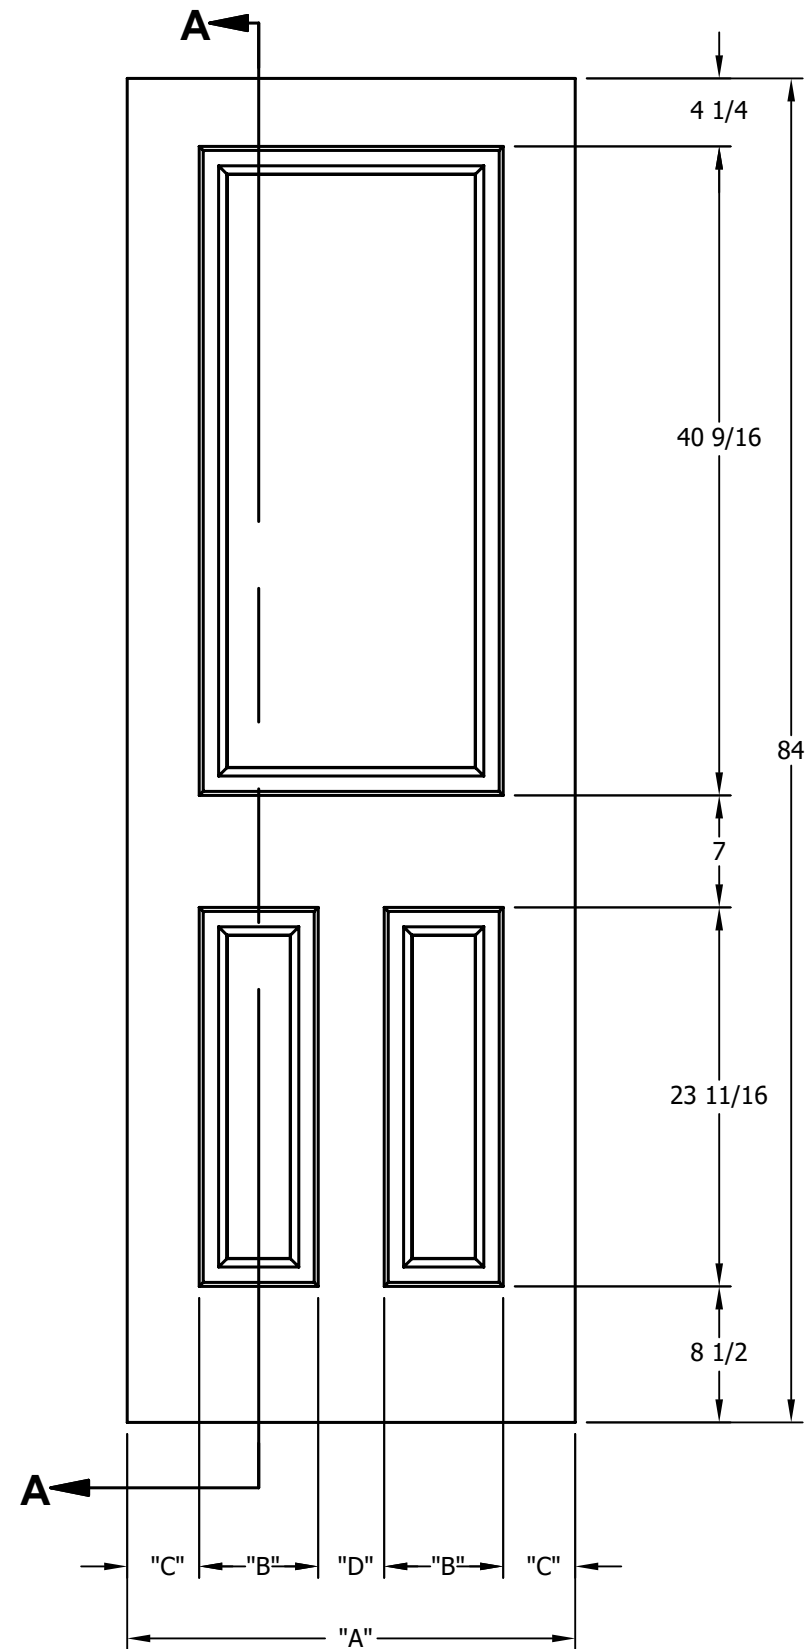

DIMENSION TABLE				
DOOR SIZE	"A"	"B"	"C"	"D"
2'-0" x 6'-8"	24"	5 3/4"	4 1/2"	3 1/2"
2'-2" x 6'-8"	26"	6 7/16"	4 1/2"	4 1/8"
2'-4" x 6'-8"	28"	7 7/16"	4 1/2"	4 1/8"
2'-6" x 6'-8"	30"	8 7/16"	4 1/2"	4 1/8"
2'-8" x 6'-8"	32"	9 7/16"	4 1/2"	4 1/8"
2'-10" x 6'-8"	34"	10 7/16"	4 1/2"	4 1/8"
3'-0" x 6'-8"	36"	11 7/16"	4 1/2"	4 1/8"

CREATION DATE:	<i>Darpet</i> <small>doors & trim</small>
REV. DATE: 01/01/2021	
TITLE:	CARVED INTERIOR DOOR
DESCRIPTION:	D 3060 6'-8"

DIMENSION TABLE				
DOOR SIZE	"A"	"B"	"C"	"D"
2'-0" x 7'-0"	24"	5 3/4"	4 1/2"	3 1/2"
2'-2" x 7'-0"	26"	6 7/16"	4 1/2"	4 1/8"
2'-4" x 7'-0"	28"	7 7/16"	4 1/2"	4 1/8"
2'-6" x 7'-0"	30"	8 7/16"	4 1/2"	4 1/8"
2'-8" x 7'-0"	32"	9 7/16"	4 1/2"	4 1/8"
2'-10" x 7'-0"	34"	10 7/16"	4 1/2"	4 1/8"
3'-0" x 7'-0"	36"	11 7/16"	4 1/2"	4 1/8"

CREATION DATE:	<i>Darpet</i> <small>doors & trim</small>
REV. DATE: 01/01/2021	
TITLE:	CARVED INTERIOR DOOR
DESCRIPTION:	D 3060 7'-0"

DIMENSION TABLE				
DOOR SIZE	"A"	"B"	"C"	"D"
2'-0" x 8'-0"	24"	5 3/4"	4 1/2"	3 1/2"
2'-2" x 8'-0"	26"	6 7/16"	4 1/2"	4 1/8"
2'-4" x 8'-0"	28"	7 7/16"	4 1/2"	4 1/8"
2'-6" x 8'-0"	30"	8 7/16"	4 1/2"	4 1/8"
2'-8" x 8'-0"	32"	9 7/16"	4 1/2"	4 1/8"
2'-10" x 8'-0"	34"	10 7/16"	4 1/2"	4 1/8"
3'-0" x 8'-0"	36"	11 7/16"	4 1/2"	4 1/8"

CREATION DATE:	<i>Darpet</i> doors & trim
REV. DATE: 01/01/2021	
TITLE:	CARVED INTERIOR DOOR
DESCRIPTION:	D 3060 8'-0"