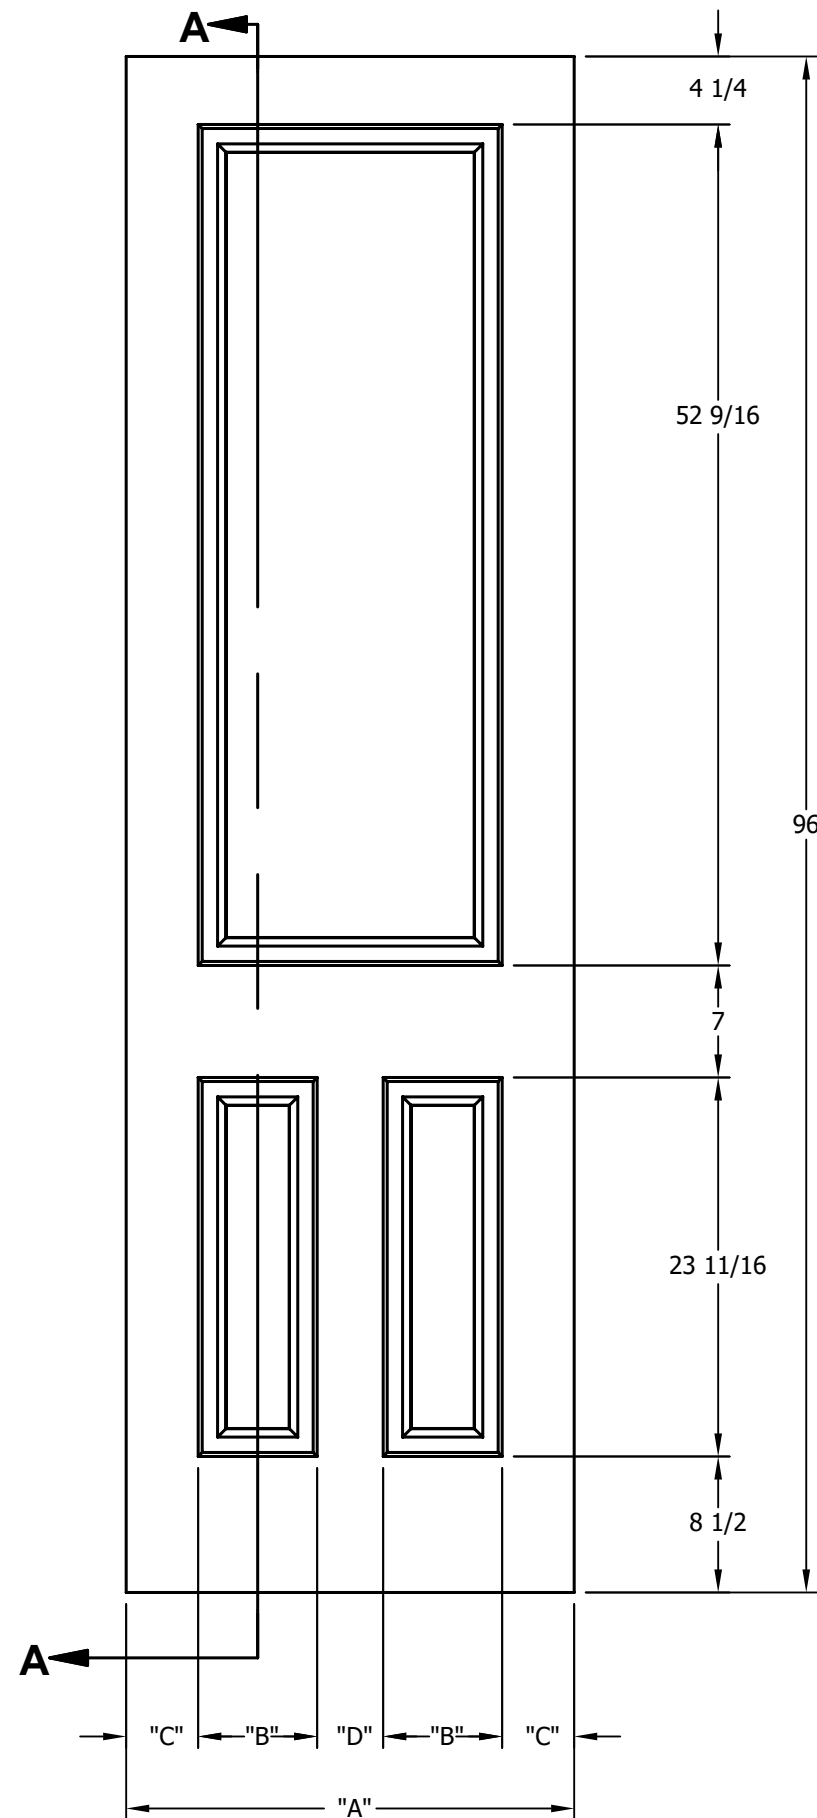

DIMENSION TABLE				
DOOR SIZE	"A"	"B"	"C"	"D"
2'-0" x 6'-8"	24"	5 3/4"	4 1/2"	3 1/2"
2'-2" x 6'-8"	26"	6 7/16"	4 1/2"	4 1/8"
2'-4" x 6'-8"	28"	7 7/16"	4 1/2"	4 1/8"
2'-6" x 6'-8"	30"	8 7/16"	4 1/2"	4 1/8"
2'-8" x 6'-8"	32"	9 7/16"	4 1/2"	4 1/8"
2'-10" x 6'-8"	34"	10 7/16"	4 1/2"	4 1/8"
3'-0" x 6'-8"	36"	11 7/16"	4 1/2"	4 1/8"

CREATION DATE:	<i>Darpet</i> <small>doors & trim</small>
REV. DATE: 01/01/2021	
TITLE:	CARVED INTERIOR DOOR
DESCRIPTION:	D 3060 6'-8"

DIMENSION TABLE				
DOOR SIZE	"A"	"B"	"C"	"D"
2'-0" x 7'-0"	24"	5 3/4"	4 1/2"	3 1/2"
2'-2" x 7'-0"	26"	6 7/16"	4 1/2"	4 1/8"
2'-4" x 7'-0"	28"	7 7/16"	4 1/2"	4 1/8"
2'-6" x 7'-0"	30"	8 7/16"	4 1/2"	4 1/8"
2'-8" x 7'-0"	32"	9 7/16"	4 1/2"	4 1/8"
2'-10" x 7'-0"	34"	10 7/16"	4 1/2"	4 1/8"
3'-0" x 7'-0"	36"	11 7/16"	4 1/2"	4 1/8"

CREATION DATE:	<i>Darpet</i> <small>doors & trim</small>
REV. DATE: 01/01/2021	
TITLE:	CARVED INTERIOR DOOR
DESCRIPTION:	D 3060 7'-0"

DIMENSION TABLE				
DOOR SIZE	"A"	"B"	"C"	"D"
2'-0" x 8'-0"	24"	5 3/4"	4 1/2"	3 1/2"
2'-2" x 8'-0"	26"	6 7/16"	4 1/2"	4 1/8"
2'-4" x 8'-0"	28"	7 7/16"	4 1/2"	4 1/8"
2'-6" x 8'-0"	30"	8 7/16"	4 1/2"	4 1/8"
2'-8" x 8'-0"	32"	9 7/16"	4 1/2"	4 1/8"
2'-10" x 8'-0"	34"	10 7/16"	4 1/2"	4 1/8"
3'-0" x 8'-0"	36"	11 7/16"	4 1/2"	4 1/8"

CREATION DATE:	<i>Darpet</i> doors & trim
REV. DATE: 01/01/2021	
TITLE:	CARVED INTERIOR DOOR
DESCRIPTION:	D 3060 8'-0"