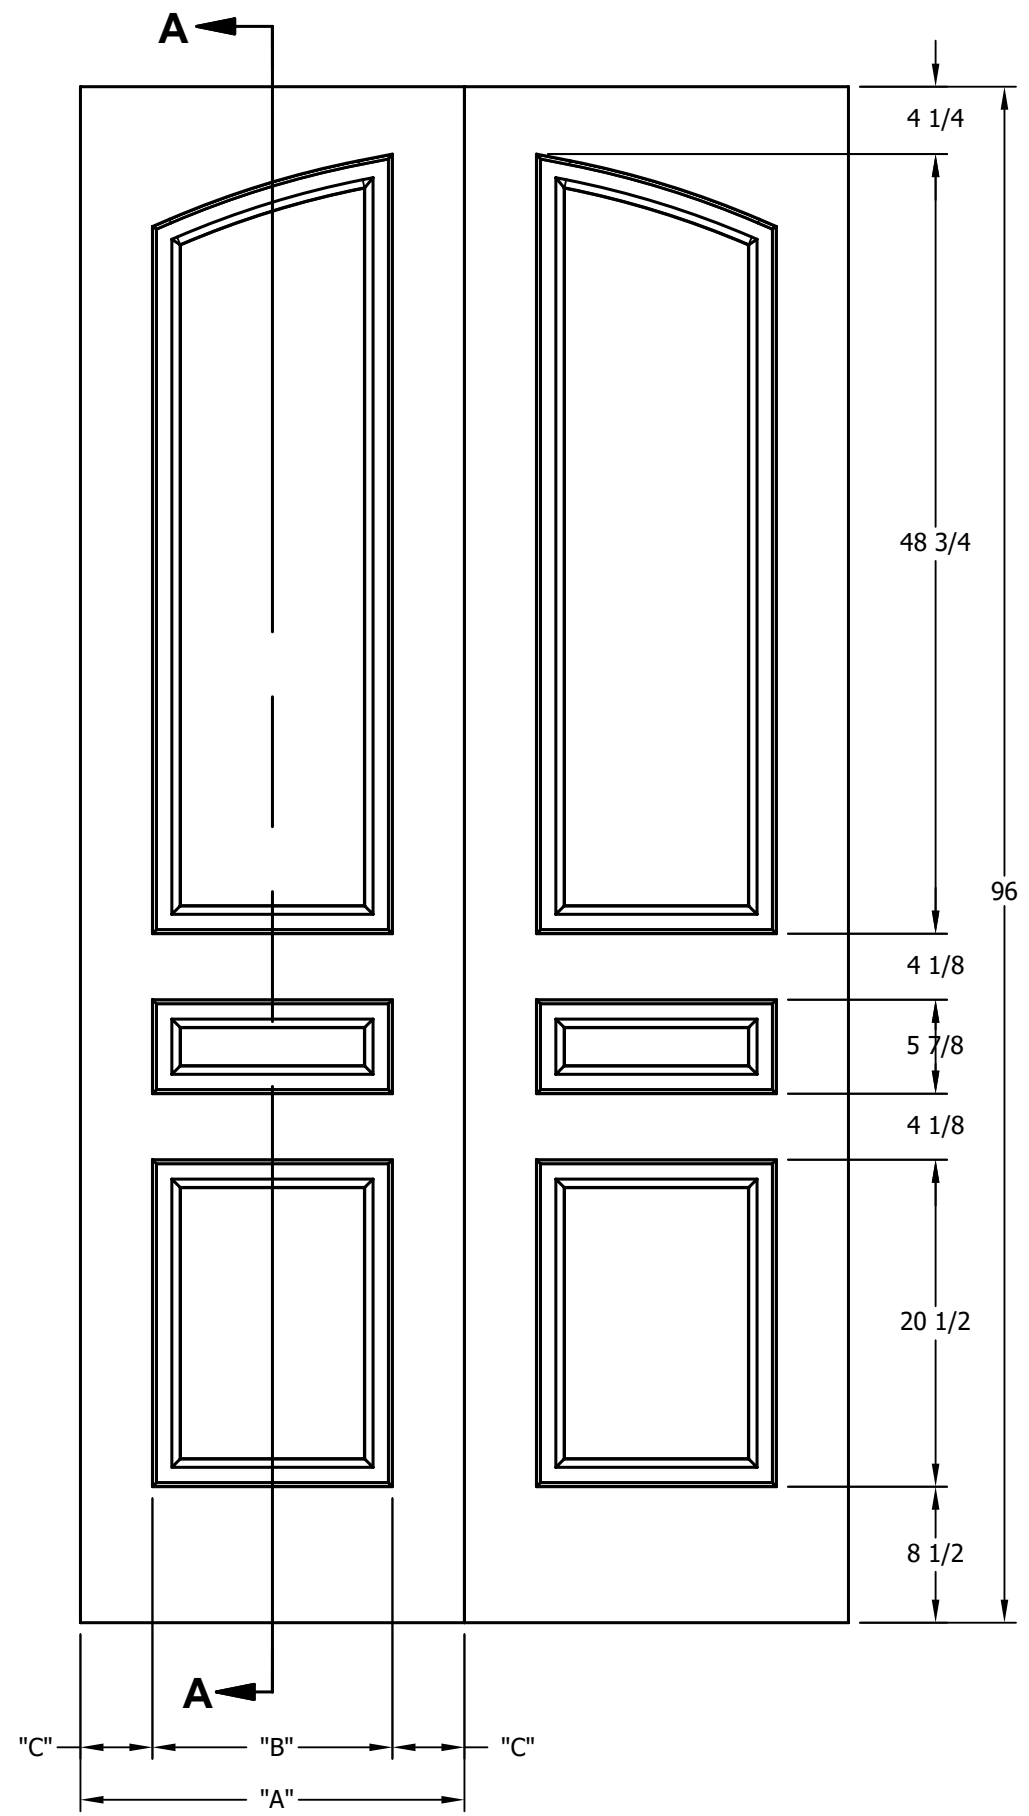

DIMENSION TABLE			
DOOR SIZE	"A"	"B"	"C"
4'-0" x 8'-0"	24"	15"	4 1/2"
4'-4" x 8'-0"	26"	17"	4 1/2"
4'-8" x 8'-0"	28"	19"	4 1/2"
5'-0" x 8'-0"	30"	21"	4 1/2"
5'-4" x 8'-0"	32"	23"	4 1/2"
5'-8" x 8'-0"	34"	25"	4 1/2"
6'-0" x 8'-0"	36"	27"	4 1/2"

CREATION DATE:	<i>Darpet</i> doors & trim inc.
REV. DATE: 01/01/2021	
TITLE:	CARVED INTERIOR DOOR
DESCRIPTION:	D 3050 COMMON CURVE 8'-0"