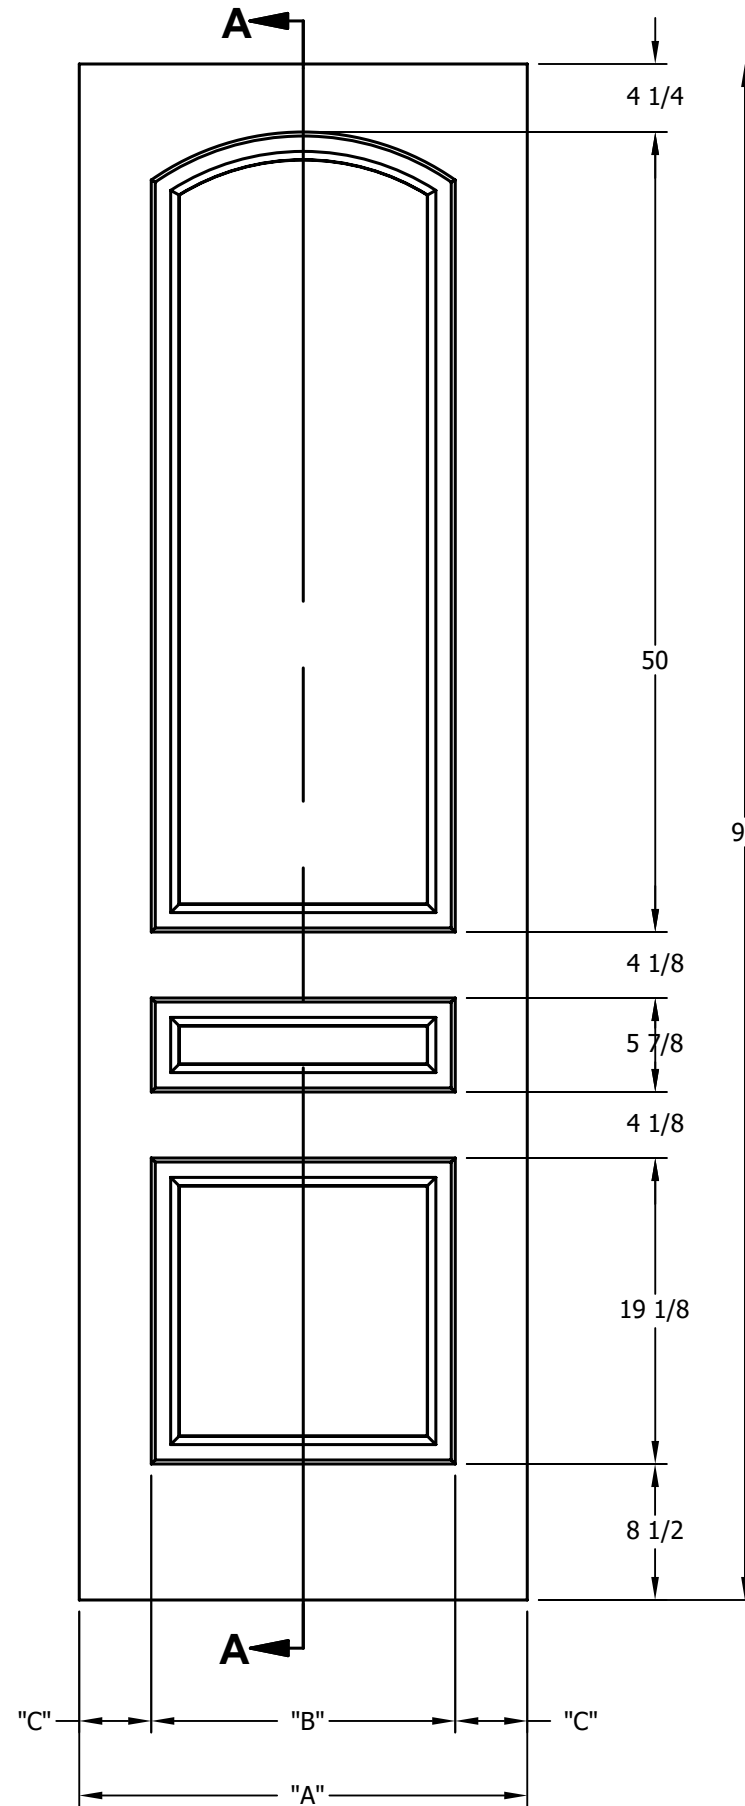

DIMENSION TABLE			
DOOR SIZE	"A"	"B"	"C"
1'-0" x 6'-8"	12"	6"	3"
1'-2" x 6'-8"	14"	7"	3 1/2"
1'-3" x 6'-8"	15"	8"	3 1/2"
1'-4" x 6'-8"	16"	9"	3 1/2"
1'-6" x 6'-8"	18"	9 3/4"	4 1/8"
1'-8" x 6'-8"	20"	11 3/4"	4 1/8"
1'-10" x 6'-8"	22"	13 3/4"	4 1/8"

DIMENSION TABLE			
DOOR SIZE	"A"	"B"	"C"
2'-0" x 6'-8"	24"	15"	4 1/2"
2'-2" x 6'-8"	26"	17"	4 1/2"
2'-4" x 6'-8"	28"	19"	4 1/2"
2'-6" x 6'-8"	30"	21"	4 1/2"
2'-8" x 6'-8"	32"	23"	4 1/2"
2'-10" x 6'-8"	34"	25"	4 1/2"
3'-0" x 6'-8"	36"	27"	4 1/2"

CREATION DATE:	<i>Darpet</i> <small>doors & trim</small>
REV. DATE: 01/01/2021	
TITLE:	CARVED INTERIOR DOOR
DESCRIPTION:	D 3050 6'-8"

DIMENSION TABLE			
DOOR SIZE	"A"	"B"	"C"
1'-0" x 7'-0"	12"	6"	3"
1'-2" x 7'-0"	14"	7"	3 1/2"
1'-3" x 7'-0"	15"	8"	3 1/2"
1'-4" x 7'-0"	16"	9"	3 1/2"
1'-6" x 7'-0"	18"	9 3/4"	4 1/8"
1'-8" x 7'-0"	20"	11 3/4"	4 1/8"
1'-10" x 7'-0"	22"	13 3/4"	4 1/8"

DIMENSION TABLE			
DOOR SIZE	"A"	"B"	"C"
2'-0" x 7'-0"	24"	15"	4 1/2"
2'-2" x 7'-0"	26"	17"	4 1/2"
2'-4" x 7'-0"	28"	19"	4 1/2"
2'-6" x 7'-0"	30"	21"	4 1/2"
2'-8" x 7'-0"	32"	23"	4 1/2"
2'-10" x 7'-0"	34"	25"	4 1/2"
3'-0" x 7'-0"	36"	27"	4 1/2"