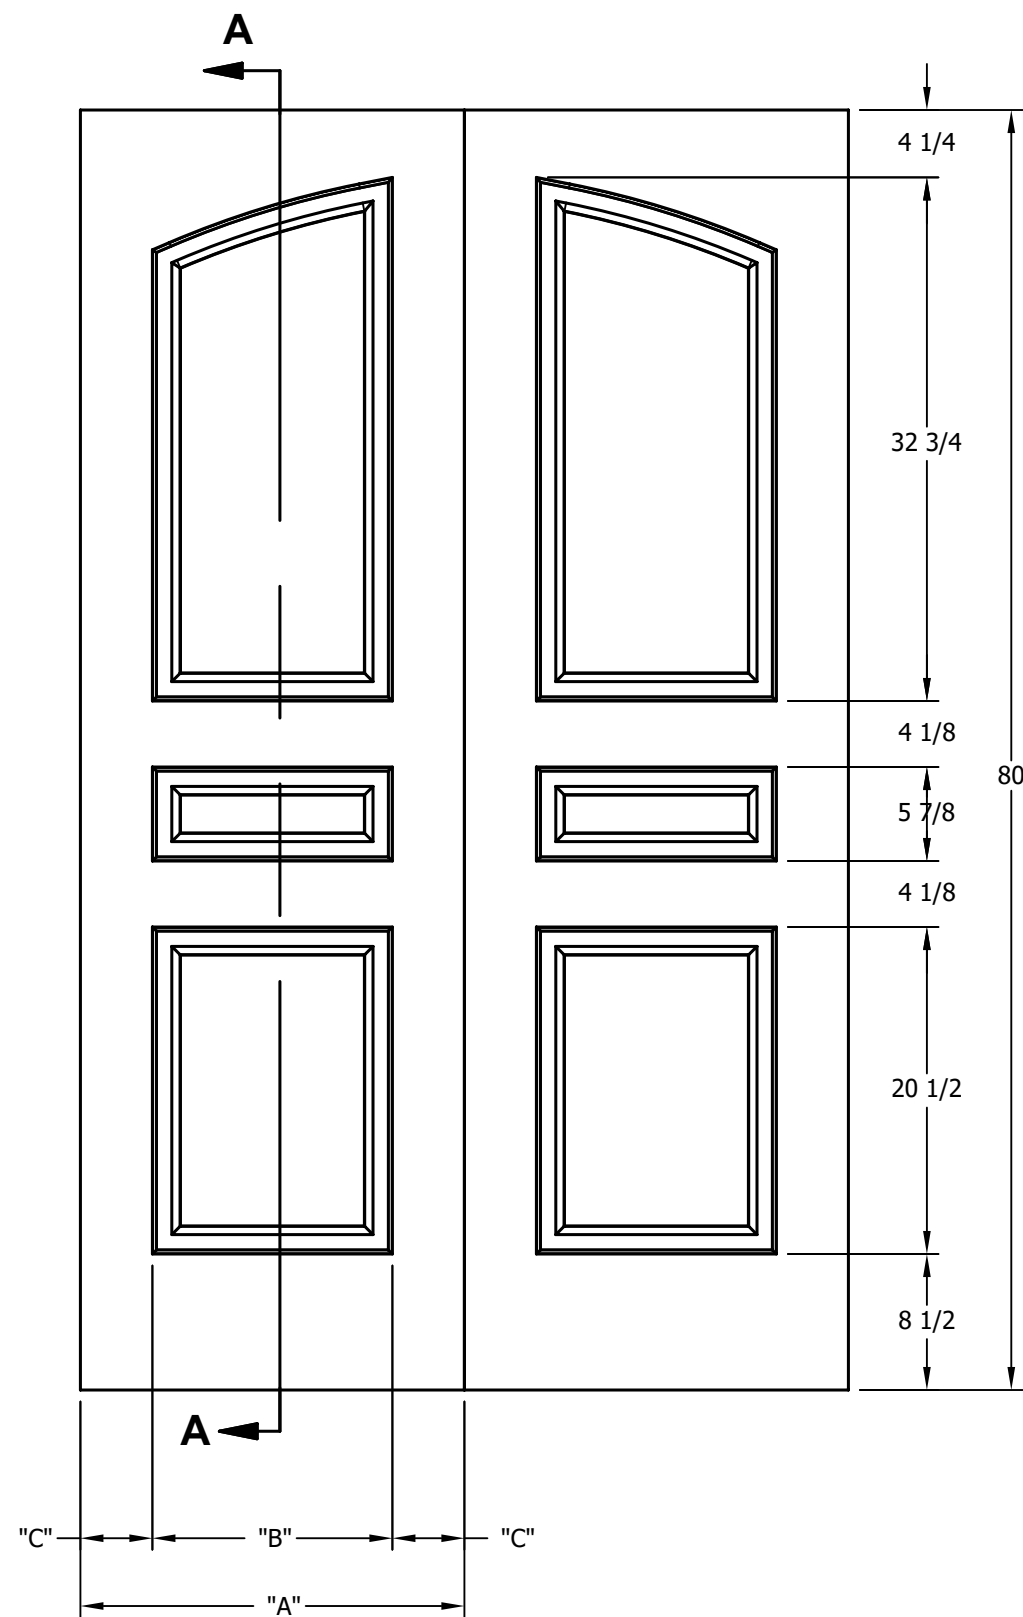

DIMENSION TABLE			
DOOR SIZE	"A"	"B"	"C"
4'-0" x 6'-8"	24"	15"	4 1/2"
4'-4" x 6'-8"	26"	17"	4 1/2"
4'-8" x 6'-8"	28"	19"	4 1/2"
5'-0" x 6'-8"	30"	21"	4 1/2"
5'-4" x 6'-8"	32"	23"	4 1/2"
5'-8" x 6'-8"	34"	25"	4 1/2"
6'-0" x 6'-8"	36"	27"	4 1/2"

CREATION DATE:	<i>Darpet</i> doors & trim inc.
REV. DATE: 01/01/2021	
TITLE:	CARVED INTERIOR DOOR
DESCRIPTION:	D 3050 COMMON CURVE 6'-8"