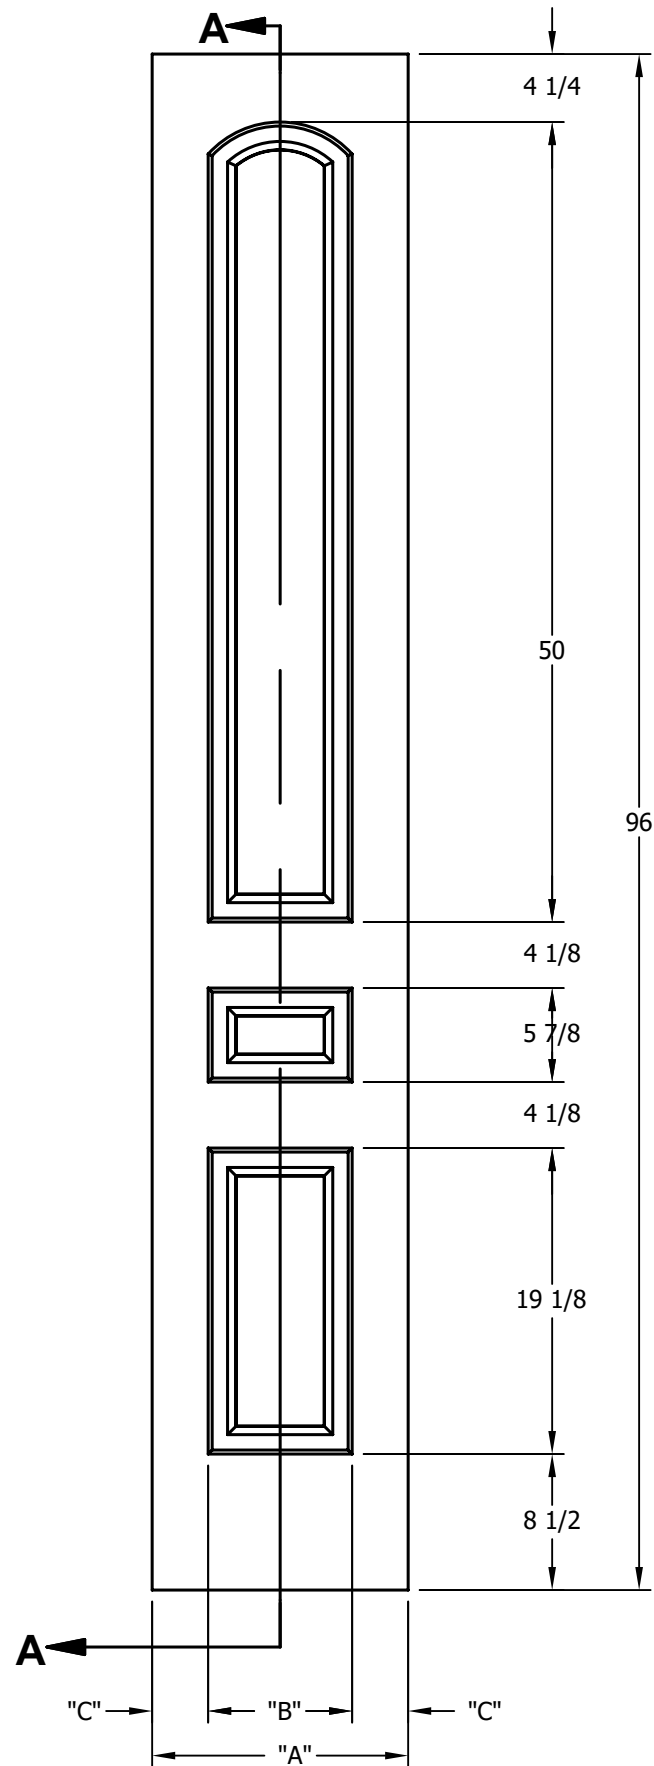

DIMENSION TABLE			
DOOR SIZE	"A"	"B"	"C"
1'-0" x 6'-8"	12"	6"	3"
1'-2" x 6'-8"	14"	7"	3 1/2"
1'-3" x 6'-8"	15"	8"	3 1/2"
1'-4" x 6'-8"	16"	9"	3 1/2"
1'-6" x 6'-8"	18"	9 3/4"	4 1/8"
1'-8" x 6'-8"	20"	11 3/4"	4 1/8"
1'-10" x 6'-8"	22"	13 3/4"	4 1/8"

DIMENSION TABLE			
DOOR SIZE	"A"	"B"	"C"
2'-0" x 6'-8"	24"	15"	4 1/2"
2'-2" x 6'-8"	26"	17"	4 1/2"
2'-4" x 6'-8"	28"	19"	4 1/2"
2'-6" x 6'-8"	30"	21"	4 1/2"
2'-8" x 6'-8"	32"	23"	4 1/2"
2'-10" x 6'-8"	34"	25"	4 1/2"
3'-0" x 6'-8"	36"	27"	4 1/2"

CREATION DATE:	<i>Darpet</i> <small>doors & trim</small>
REV. DATE: 01/01/2021	
TITLE:	CARVED INTERIOR DOOR
DESCRIPTION:	D 3050 6'-8"

DIMENSION TABLE			
DOOR SIZE	"A"	"B"	"C"
1'-0" x 7'-0"	12"	6"	3"
1'-2" x 7'-0"	14"	7"	3 1/2"
1'-3" x 7'-0"	15"	8"	3 1/2"
1'-4" x 7'-0"	16"	9"	3 1/2"
1'-6" x 7'-0"	18"	9 3/4"	4 1/8"
1'-8" x 7'-0"	20"	11 3/4"	4 1/8"
1'-10" x 7'-0"	22"	13 3/4"	4 1/8"

DIMENSION TABLE			
DOOR SIZE	"A"	"B"	"C"
2'-0" x 7'-0"	24"	15"	4 1/2"
2'-2" x 7'-0"	26"	17"	4 1/2"
2'-4" x 7'-0"	28"	19"	4 1/2"
2'-6" x 7'-0"	30"	21"	4 1/2"
2'-8" x 7'-0"	32"	23"	4 1/2"
2'-10" x 7'-0"	34"	25"	4 1/2"
3'-0" x 7'-0"	36"	27"	4 1/2"