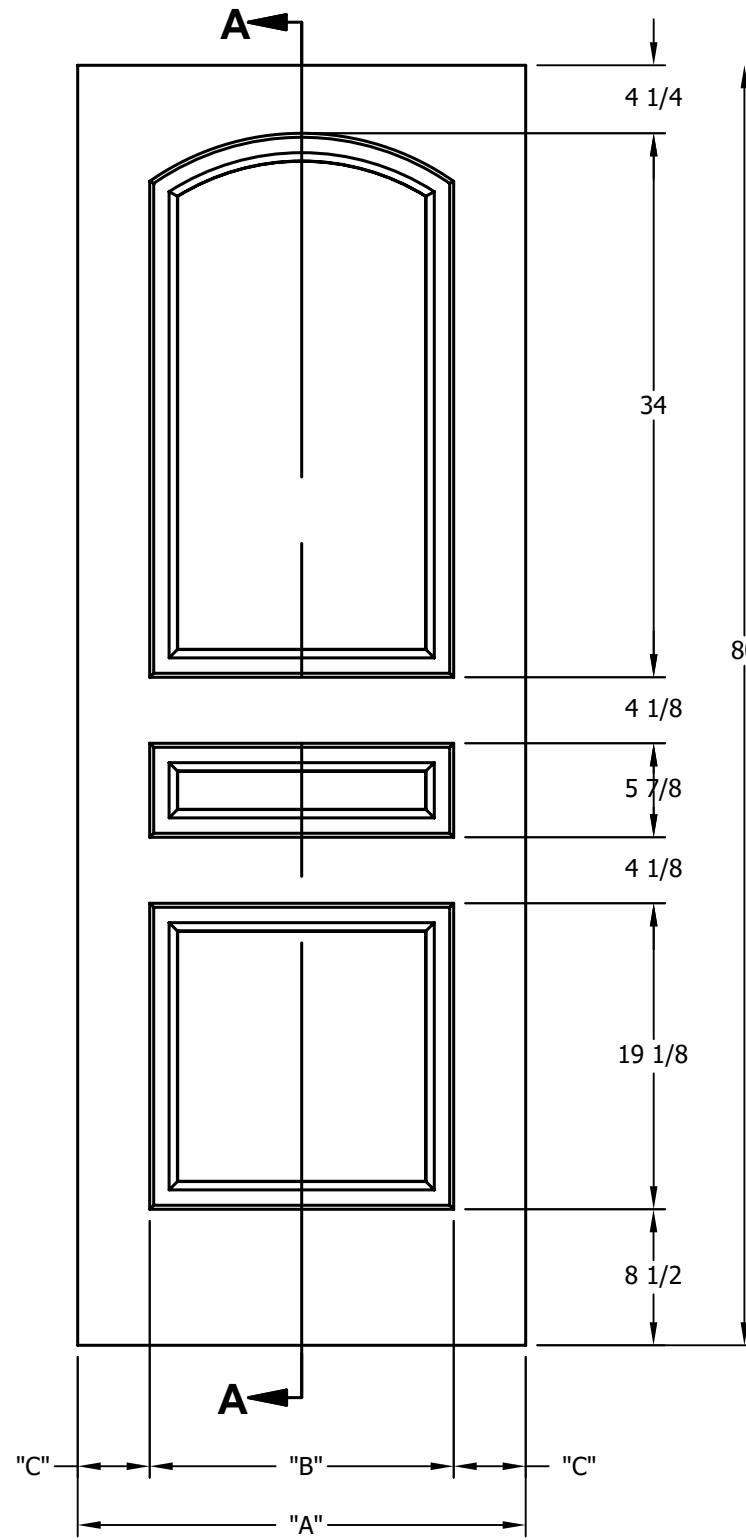

DIMENSION TABLE			
DOOR SIZE	"A"	"B"	"C"
1'-0" x 6'-8"	12"	6"	3"
1'-2" x 6'-8"	14"	7"	3 1/2"
1'-3" x 6'-8"	15"	8"	3 1/2"
1'-4" x 6'-8"	16"	9"	3 1/2"
1'-6" x 6'-8"	18"	9 3/4"	4 1/8"
1'-8" x 6'-8"	20"	11 3/4"	4 1/8"
1'-10" x 6'-8"	22"	13 3/4"	4 1/8"

DIMENSION TABLE			
DOOR SIZE	"A"	"B"	"C"
2'-0" x 6'-8"	24"	15"	4 1/2"
2'-2" x 6'-8"	26"	17"	4 1/2"
2'-4" x 6'-8"	28"	19"	4 1/2"
2'-6" x 6'-8"	30"	21"	4 1/2"
2'-8" x 6'-8"	32"	23"	4 1/2"
2'-10" x 6'-8"	34"	25"	4 1/2"
3'-0" x 6'-8"	36"	27"	4 1/2"

CREATION DATE:	<i>Darpet</i> <small>doors & trim</small>
REV. DATE: 01/01/2021	
TITLE:	CARVED INTERIOR DOOR
DESCRIPTION:	D 3050 6'-8"

DIMENSION TABLE			
DOOR SIZE	"A"	"B"	"C"
1'-0" x 7'-0"	12"	6"	3"
1'-2" x 7'-0"	14"	7"	3 1/2"
1'-3" x 7'-0"	15"	8"	3 1/2"
1'-4" x 7'-0"	16"	9"	3 1/2"
1'-6" x 7'-0"	18"	9 3/4"	4 1/8"
1'-8" x 7'-0"	20"	11 3/4"	4 1/8"
1'-10" x 7'-0"	22"	13 3/4"	4 1/8"

DIMENSION TABLE			
DOOR SIZE	"A"	"B"	"C"
2'-0" x 7'-0"	24"	15"	4 1/2"
2'-2" x 7'-0"	26"	17"	4 1/2"
2'-4" x 7'-0"	28"	19"	4 1/2"
2'-6" x 7'-0"	30"	21"	4 1/2"
2'-8" x 7'-0"	32"	23"	4 1/2"
2'-10" x 7'-0"	34"	25"	4 1/2"
3'-0" x 7'-0"	36"	27"	4 1/2"