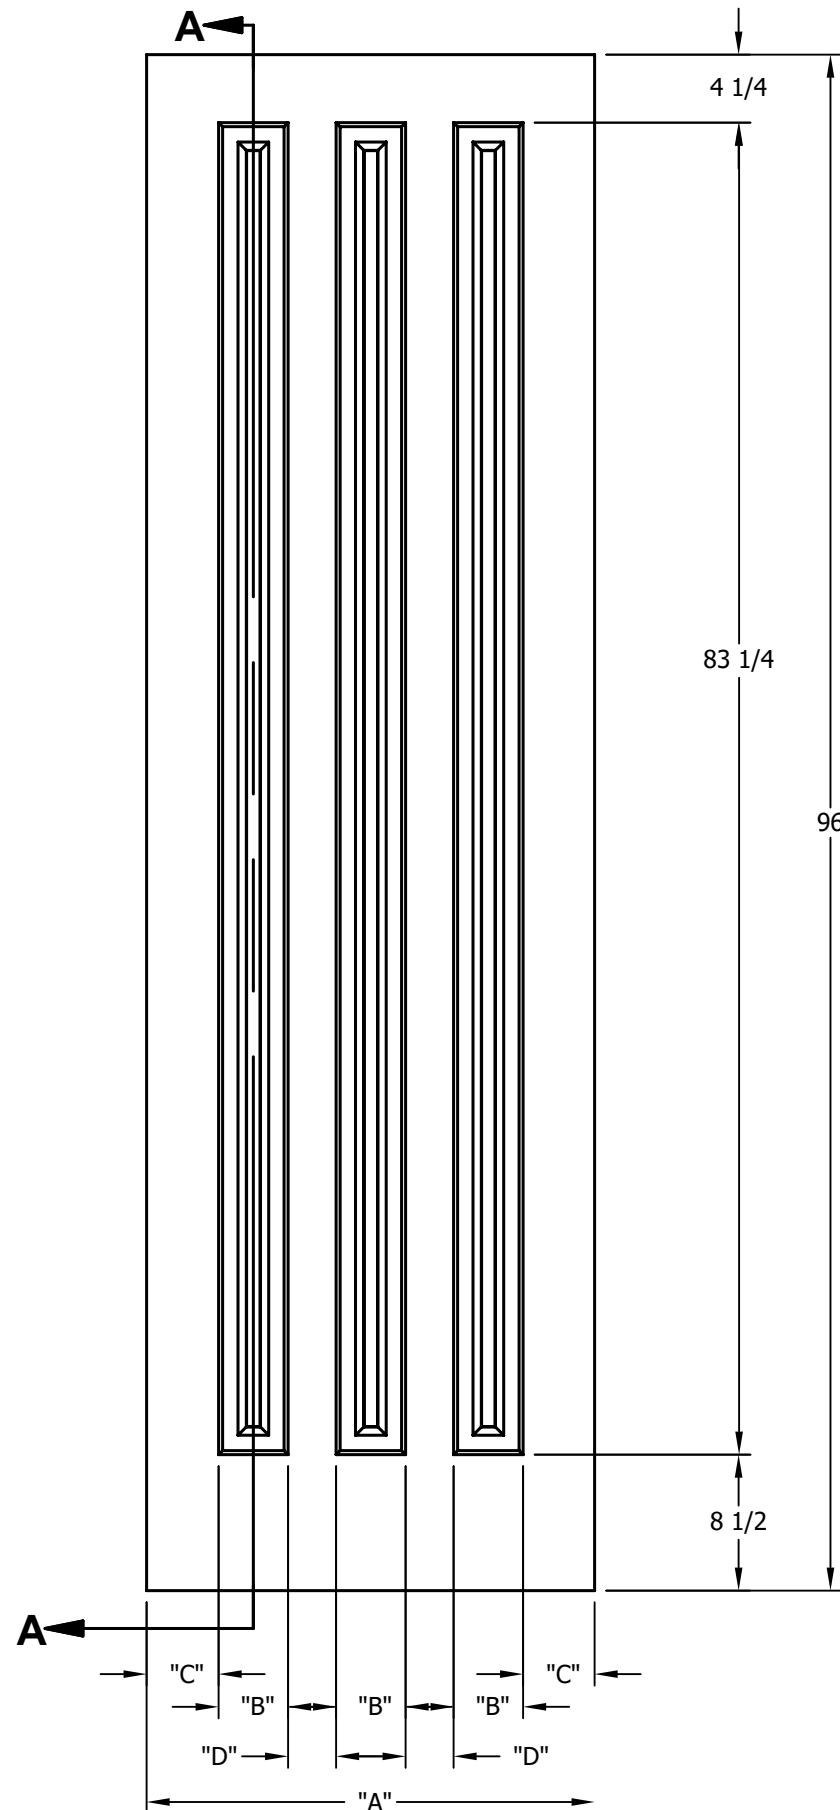

DIMENSION TABLE				
DOOR SIZE	"A"	"B"	"C"	"D"
2'-4" x 6'-8"	28"	4 11/32"	4 1/2"	3"
2'-6" x 6'-8"	30"	5"	4 1/2"	3"
2'-8" x 6'-8"	32"	5 21/32"	4 1/2"	3"
2'-10" x 6'-8"	34"	6 21/32"	4 1/2"	3"
3'-0" x 6'-8"	36"	7"	4 1/2"	3"

CREATION DATE:	
REV. DATE: 01/01/2021	
TITLE:	<b>CARVED INTERIOR DOOR</b>
DESCRIPTION:	<b>D 3010 6'-8"</b>

DIMENSION TABLE				
DOOR SIZE	"A"	"B"	"C"	"D"
2'-4" x 7'-0"	28"	4 11/32"	4 1/2"	3"
2'-6" x 7'-0"	30"	5"	4 1/2"	3"
2'-8" x 7'-0"	32"	5 21/32"	4 1/2"	3"
2'-10" x 7'-0"	34"	6 21/32"	4 1/2"	3"
3'-0" x 7'-0"	36"	7"	4 1/2"	3"

CREATION DATE:	<i>Darpet</i> <small>doors &amp; trim</small>
REV. DATE: 01/01/2021	
TITLE:	<b>CARVED INTERIOR DOOR</b>
DESCRIPTION:	<b>D 3010 7'-0"</b>

DIMENSION TABLE				
DOOR SIZE	"A"	"B"	"C"	"D"
2'-4" x 8'-0"	28"	4 11/32"	4 1/2"	3"
2'-6" x 8'-0"	30"	5"	4 1/2"	3"
2'-8" x 8'-0"	32"	5 21/32"	4 1/2"	3"
2'-10" x 8'-0"	34"	6 21/32"	4 1/2"	3"
3'-0" x 8'-0"	36"	7"	4 1/2"	3"

CREATION DATE:	<i>Darpet</i> <small>doors &amp; trim</small> inc.
REV. DATE: 01/01/2021	
TITLE:	<b>CARVED INTERIOR DOOR</b>
DESCRIPTION:	<b>D 3010 8'-0"</b>