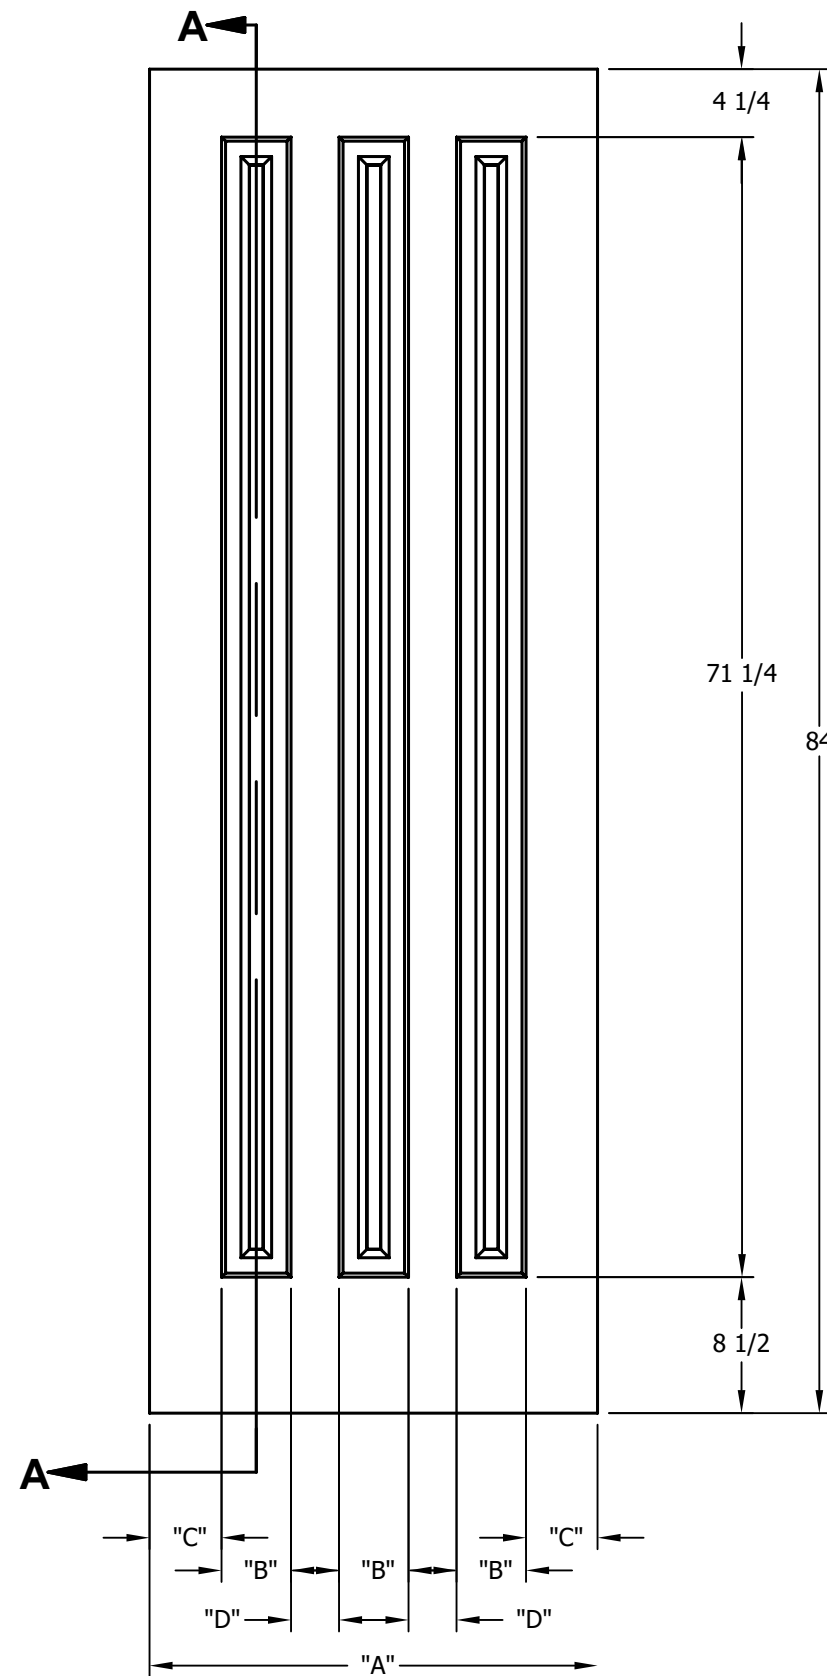

DIMENSION TABLE				
DOOR SIZE	"A"	"B"	"C"	"D"
2'-4" x 6'-8"	28"	4 11/32"	4 1/2"	3"
2'-6" x 6'-8"	30"	5"	4 1/2"	3"
2'-8" x 6'-8"	32"	5 21/32"	4 1/2"	3"
2'-10" x 6'-8"	34"	6 21/32"	4 1/2"	3"
3'-0" x 6'-8"	36"	7"	4 1/2"	3"

CREATION DATE:	
REV. DATE: 01/01/2021	
TITLE:	<b>CARVED INTERIOR DOOR</b>
DESCRIPTION:	<b>D 3010 6'-8"</b>

DIMENSION TABLE				
DOOR SIZE	"A"	"B"	"C"	"D"
2'-4" x 7'-0"	28"	4 11/32"	4 1/2"	3"
2'-6" x 7'-0"	30"	5"	4 1/2"	3"
2'-8" x 7'-0"	32"	5 21/32"	4 1/2"	3"
2'-10" x 7'-0"	34"	6 21/32"	4 1/2"	3"
3'-0" x 7'-0"	36"	7"	4 1/2"	3"

CREATION DATE:	<i>Darpet</i> <small>doors &amp; trim</small>
REV. DATE: 01/01/2021	
TITLE:	<b>CARVED INTERIOR DOOR</b>
DESCRIPTION:	<b>D 3010 7'-0"</b>

DIMENSION TABLE				
DOOR SIZE	"A"	"B"	"C"	"D"
2'-4" x 8'-0"	28"	4 11/32"	4 1/2"	3"
2'-6" x 8'-0"	30"	5"	4 1/2"	3"
2'-8" x 8'-0"	32"	5 21/32"	4 1/2"	3"
2'-10" x 8'-0"	34"	6 21/32"	4 1/2"	3"
3'-0" x 8'-0"	36"	7"	4 1/2"	3"

CREATION DATE:	<i>Darpet</i> <small>doors &amp; trim</small> inc.
REV. DATE: 01/01/2021	
TITLE:	<b>CARVED INTERIOR DOOR</b>
DESCRIPTION:	<b>D 3010 8'-0"</b>