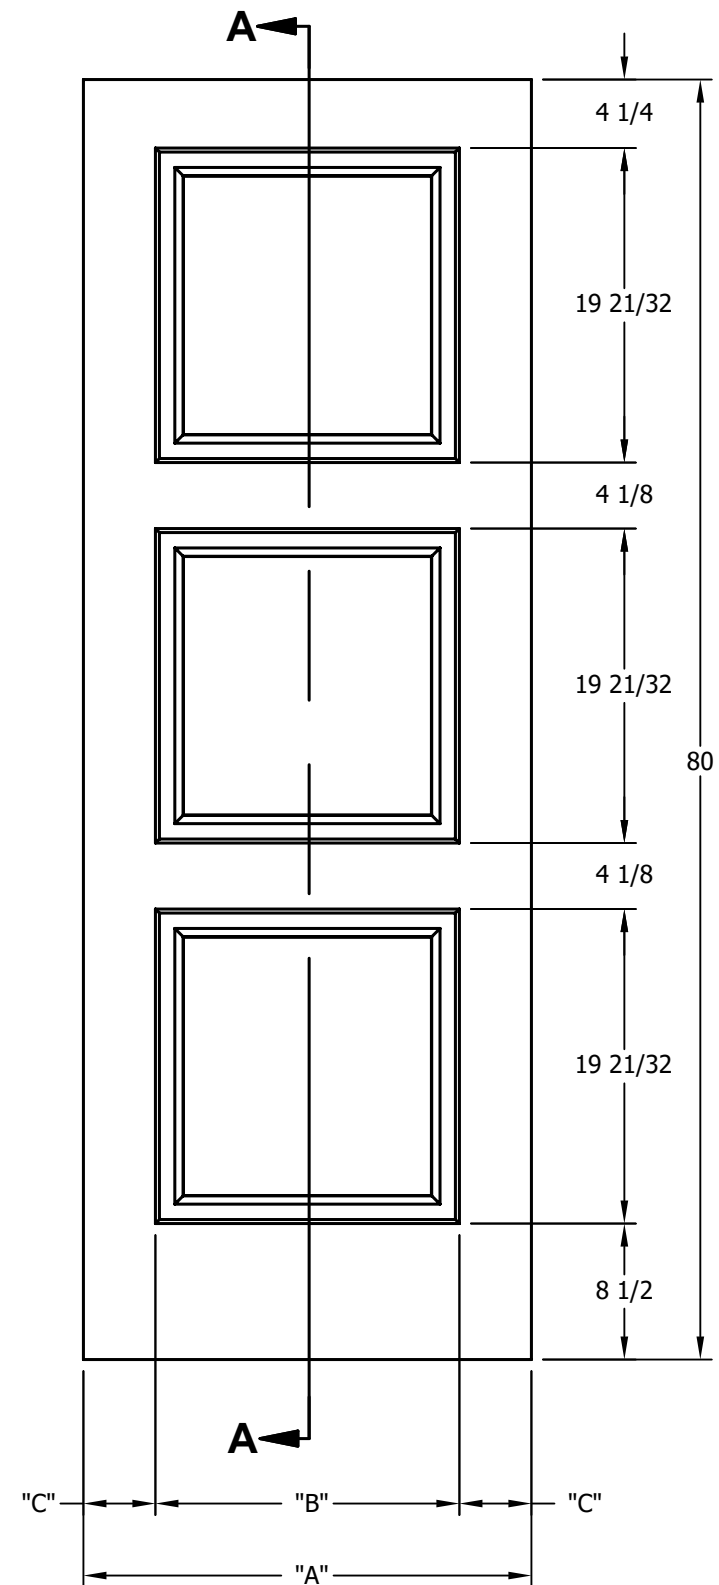

DIMENSION TABLE			
DOOR SIZE	"A"	"B"	"C"
1'-0" x 6'-8"	12"	6"	3"
1'-2" x 6'-8"	14"	7"	3 1/2"
1'-3" x 6'-8"	15"	8"	3 1/2"
1'-4" x 6'-8"	16"	9"	3 1/2"
1'-6" x 6'-8"	18"	9 3/4"	4 1/8"
1'-8" x 6'-8"	20"	11 3/4"	4 1/8"
1'-10" x 6'-8"	22"	13 3/4"	4 1/8"

DIMENSION TABLE			
DOOR SIZE	"A"	"B"	"C"
2'-0" x 6'-8"	24"	15"	4 1/2"
2'-2" x 6'-8"	26"	17"	4 1/2"
2'-4" x 6'-8"	28"	19"	4 1/2"
2'-6" x 6'-8"	30"	21"	4 1/2"
2'-8" x 6'-8"	32"	23"	4 1/2"
2'-10" x 6'-8"	34"	25"	4 1/2"
3'-0" x 6'-8"	36"	27"	4 1/2"

CREATION DATE:	01/01/2021
REV. DATE:	
TITLE:	CARVED INTERIOR DOOR
DESCRIPTION:	D 3000 6'-8"

DIMENSION TABLE			
DOOR SIZE	"A"	"B"	"C"
1'-0" x 7'-0"	12"	6"	3"
1'-2" x 7'-0"	14"	7"	3 1/2"
1'-3" x 7'-0"	15"	8"	3 1/2"
1'-4" x 7'-0"	16"	9"	3 1/2"
1'-6" x 7'-0"	18"	9 3/4"	4 1/8"
1'-8" x 7'-0"	20"	11 3/4"	4 1/8"
1'-10" x 7'-0"	22"	13 3/4"	4 1/8"

DIMENSION TABLE			
DOOR SIZE	"A"	"B"	"C"
2'-0" x 7'-0"	24"	15"	4 1/2"
2'-2" x 7'-0"	26"	17"	4 1/2"
2'-4" x 7'-0"	28"	19"	4 1/2"
2'-6" x 7'-0"	30"	21"	4 1/2"
2'-8" x 7'-0"	32"	23"	4 1/2"
2'-10" x 7'-0"	34"	25"	4 1/2"
3'-0" x 7'-0"	36"	27"	4 1/2"