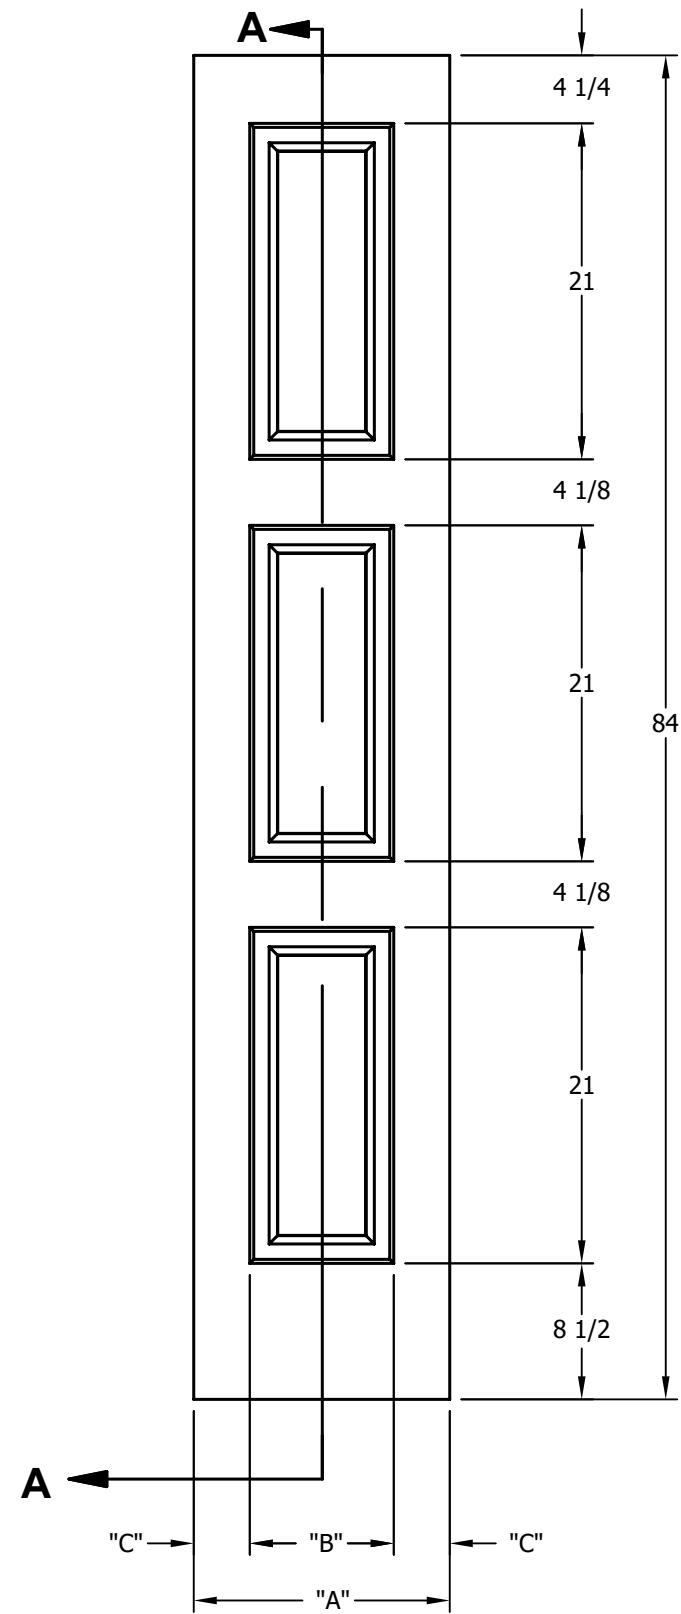

DIMENSION TABLE			
DOOR SIZE	"A"	"B"	"C"
1'-0" x 6'-8"	12"	6"	3"
1'-2" x 6'-8"	14"	7"	3 1/2"
1'-3" x 6'-8"	15"	8"	3 1/2"
1'-4" x 6'-8"	16"	9"	3 1/2"
1'-6" x 6'-8"	18"	9 3/4"	4 1/8"
1'-8" x 6'-8"	20"	11 3/4"	4 1/8"
1'-10" x 6'-8"	22"	13 3/4"	4 1/8"

DIMENSION TABLE			
DOOR SIZE	"A"	"B"	"C"
2'-0" x 6'-8"	24"	15"	4 1/2"
2'-2" x 6'-8"	26"	17"	4 1/2"
2'-4" x 6'-8"	28"	19"	4 1/2"
2'-6" x 6'-8"	30"	21"	4 1/2"
2'-8" x 6'-8"	32"	23"	4 1/2"
2'-10" x 6'-8"	34"	25"	4 1/2"
3'-0" x 6'-8"	36"	27"	4 1/2"

CREATION DATE:	01/01/2021
REV. DATE:	
TITLE:	CARVED INTERIOR DOOR
DESCRIPTION:	D 3000 6'-8"

DIMENSION TABLE			
DOOR SIZE	"A"	"B"	"C"
1'-0" x 7'-0"	12"	6"	3"
1'-2" x 7'-0"	14"	7"	3 1/2"
1'-3" x 7'-0"	15"	8"	3 1/2"
1'-4" x 7'-0"	16"	9"	3 1/2"
1'-6" x 7'-0"	18"	9 3/4"	4 1/8"
1'-8" x 7'-0"	20"	11 3/4"	4 1/8"
1'-10" x 7'-0"	22"	13 3/4"	4 1/8"

DIMENSION TABLE			
DOOR SIZE	"A"	"B"	"C"
2'-0" x 7'-0"	24"	15"	4 1/2"
2'-2" x 7'-0"	26"	17"	4 1/2"
2'-4" x 7'-0"	28"	19"	4 1/2"
2'-6" x 7'-0"	30"	21"	4 1/2"
2'-8" x 7'-0"	32"	23"	4 1/2"
2'-10" x 7'-0"	34"	25"	4 1/2"
3'-0" x 7'-0"	36"	27"	4 1/2"