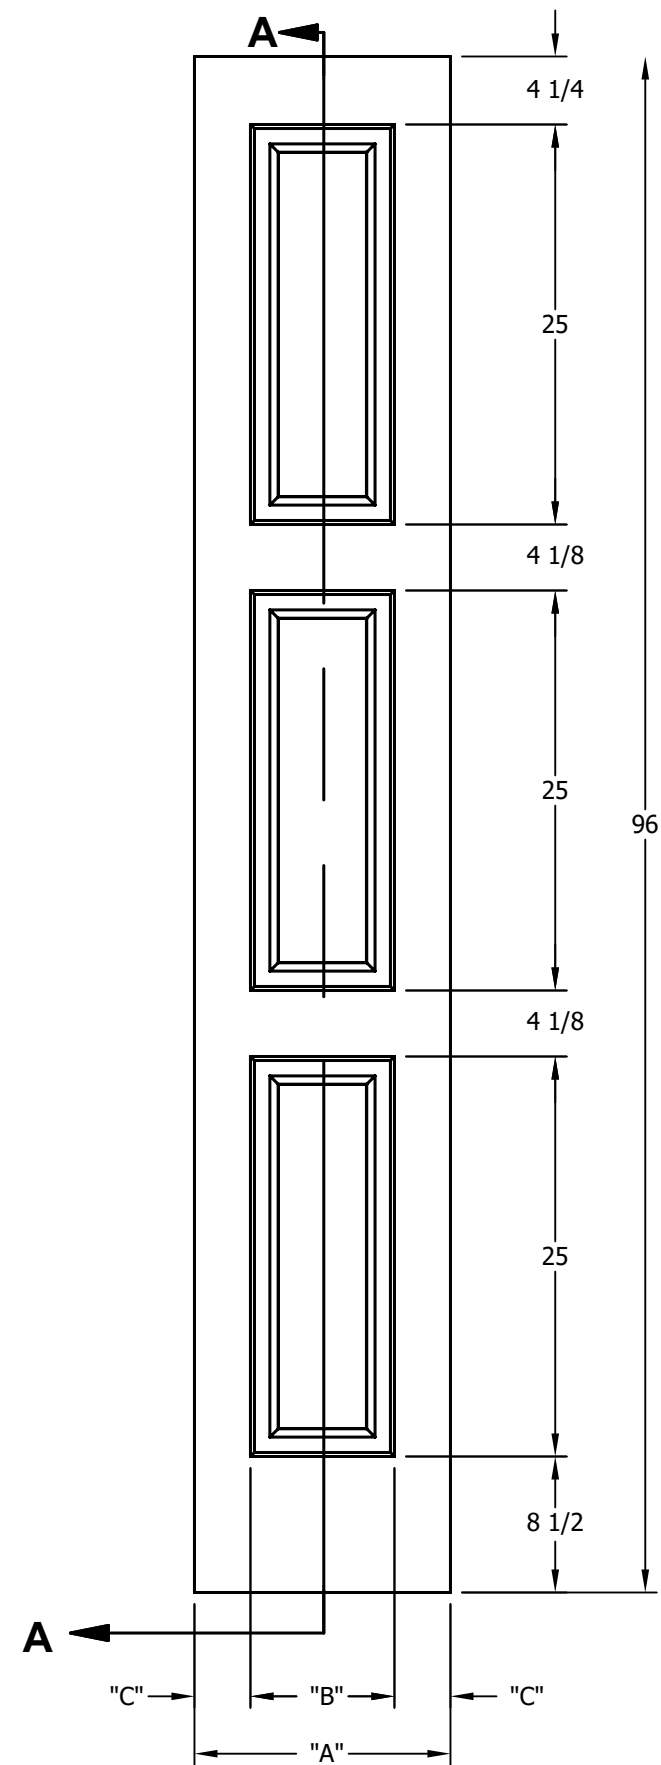

DIMENSION TABLE			
DOOR SIZE	"A"	"B"	"C"
1'-0" x 8'-0"	12"	6"	3"
1'-2" x 8'-0"	14"	7"	3 1/2"
1'-3" x 8'-0"	15"	8"	3 1/2"
1'-4" x 8'-0"	16"	9"	3 1/2"
1'-6" x 8'-0"	18"	9 3/4"	4 1/8"
1'-8" x 8'-0"	20"	11 3/4"	4 1/8"
1'-10" x 8'-0"	22"	13 3/4"	4 1/8"