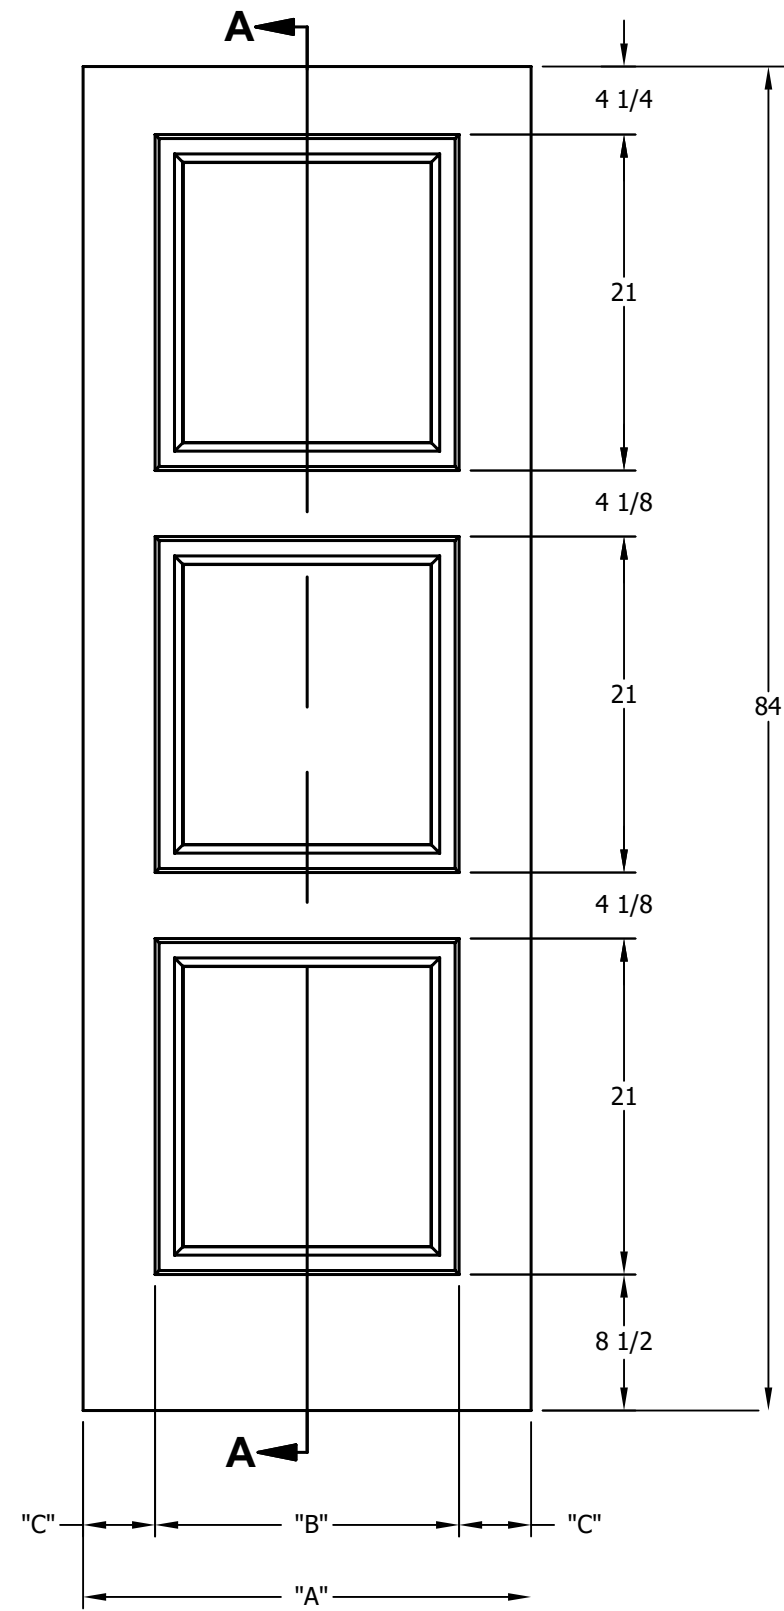

DIMENSION TABLE			
DOOR SIZE	"A"	"B"	"C"
1'-0" x 6'-8"	12"	6"	3"
1'-2" x 6'-8"	14"	7"	3 1/2"
1'-3" x 6'-8"	15"	8"	3 1/2"
1'-4" x 6'-8"	16"	9"	3 1/2"
1'-6" x 6'-8"	18"	9 3/4"	4 1/8"
1'-8" x 6'-8"	20"	11 3/4"	4 1/8"
1'-10" x 6'-8"	22"	13 3/4"	4 1/8"

DIMENSION TABLE			
DOOR SIZE	"A"	"B"	"C"
2'-0" x 6'-8"	24"	15"	4 1/2"
2'-2" x 6'-8"	26"	17"	4 1/2"
2'-4" x 6'-8"	28"	19"	4 1/2"
2'-6" x 6'-8"	30"	21"	4 1/2"
2'-8" x 6'-8"	32"	23"	4 1/2"
2'-10" x 6'-8"	34"	25"	4 1/2"
3'-0" x 6'-8"	36"	27"	4 1/2"

CREATION DATE:	01/01/2021
REV. DATE:	
TITLE:	CARVED INTERIOR DOOR
DESCRIPTION:	D 3000 6'-8"

DIMENSION TABLE			
DOOR SIZE	"A"	"B"	"C"
1'-0" x 7'-0"	12"	6"	3"
1'-2" x 7'-0"	14"	7"	3 1/2"
1'-3" x 7'-0"	15"	8"	3 1/2"
1'-4" x 7'-0"	16"	9"	3 1/2"
1'-6" x 7'-0"	18"	9 3/4"	4 1/8"
1'-8" x 7'-0"	20"	11 3/4"	4 1/8"
1'-10" x 7'-0"	22"	13 3/4"	4 1/8"

DIMENSION TABLE			
DOOR SIZE	"A"	"B"	"C"
2'-0" x 7'-0"	24"	15"	4 1/2"
2'-2" x 7'-0"	26"	17"	4 1/2"
2'-4" x 7'-0"	28"	19"	4 1/2"
2'-6" x 7'-0"	30"	21"	4 1/2"
2'-8" x 7'-0"	32"	23"	4 1/2"
2'-10" x 7'-0"	34"	25"	4 1/2"
3'-0" x 7'-0"	36"	27"	4 1/2"