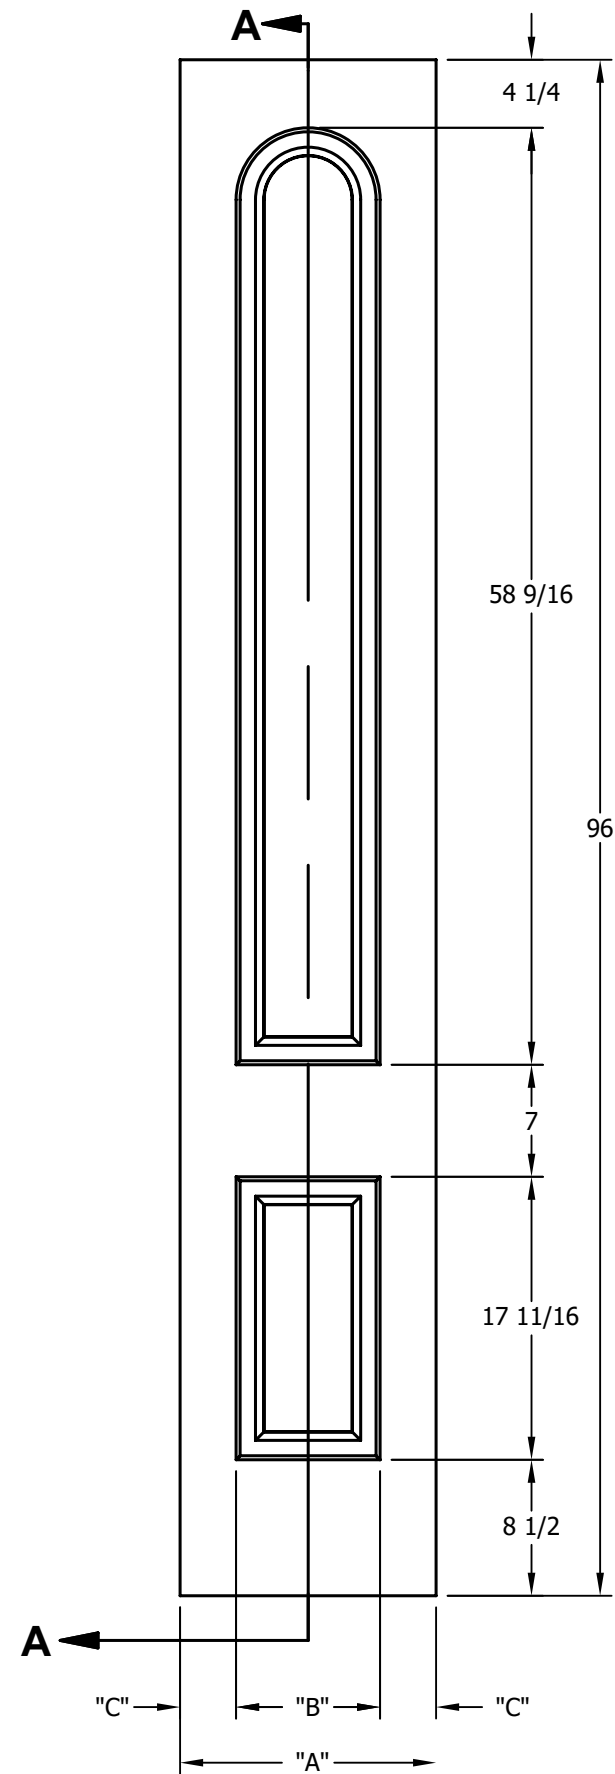

DIMENSION TABLE			
DOOR SIZE	"A"	"B"	"C"
1'-0" x 8'-0"	12"	6"	3"
1'-2" x 8'-0"	14"	7"	3 1/2"
1'-3" x 8'-0"	15"	8"	3 1/2"
1'-4" x 8'-0"	16"	9"	3 1/2"
1'-6" x 8'-0"	18"	9 3/4"	4 1/8"
1'-8" x 8'-0"	20"	11 3/4"	4 1/8"
1'-10" x 8'-0"	22"	13 3/4"	4 1/8"