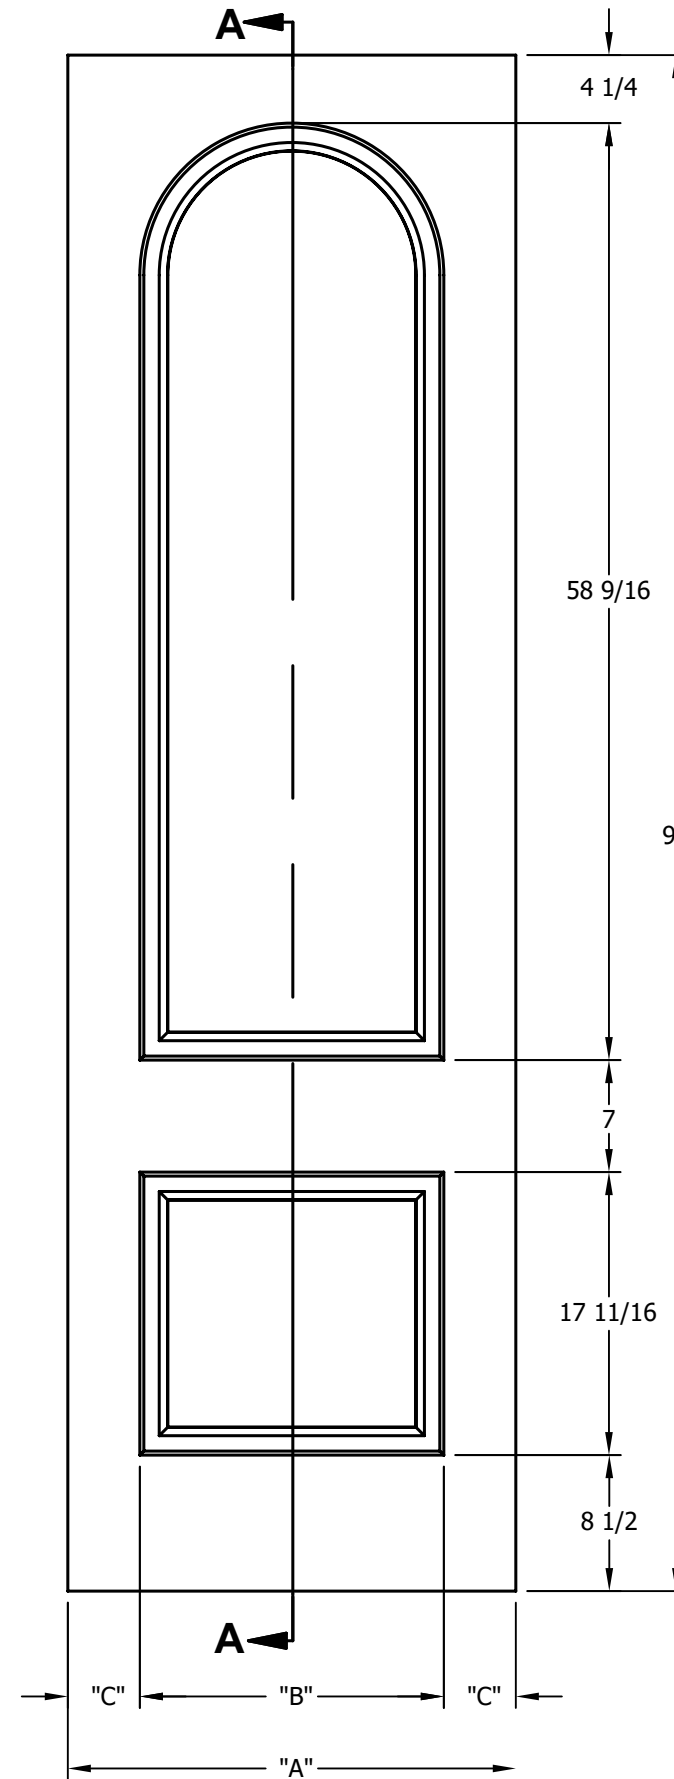

DIMENSION TABLE			
DOOR SIZE	"A"	"B"	"C"
2'-0" x 8'-0"	24"	15"	4 1/2"
2'-2" x 8'-0"	26"	17"	4 1/2"
2'-4" x 8'-0"	28"	19"	4 1/2"
2'-6" x 8'-0"	30"	21"	4 1/2"
2'-8" x 8'-0"	32"	23"	4 1/2"
2'-10" x 8'-0"	34"	25"	4 1/2"
3'-0" x 8'-0"	36"	27"	4 1/2"

CREATION DATE:	<i>Darpet</i> doors & trim
REV. DATE: 01/01/2021	
TITLE:	CARVED INTERIOR DOOR
DESCRIPTION:	D 2190 8'-0"