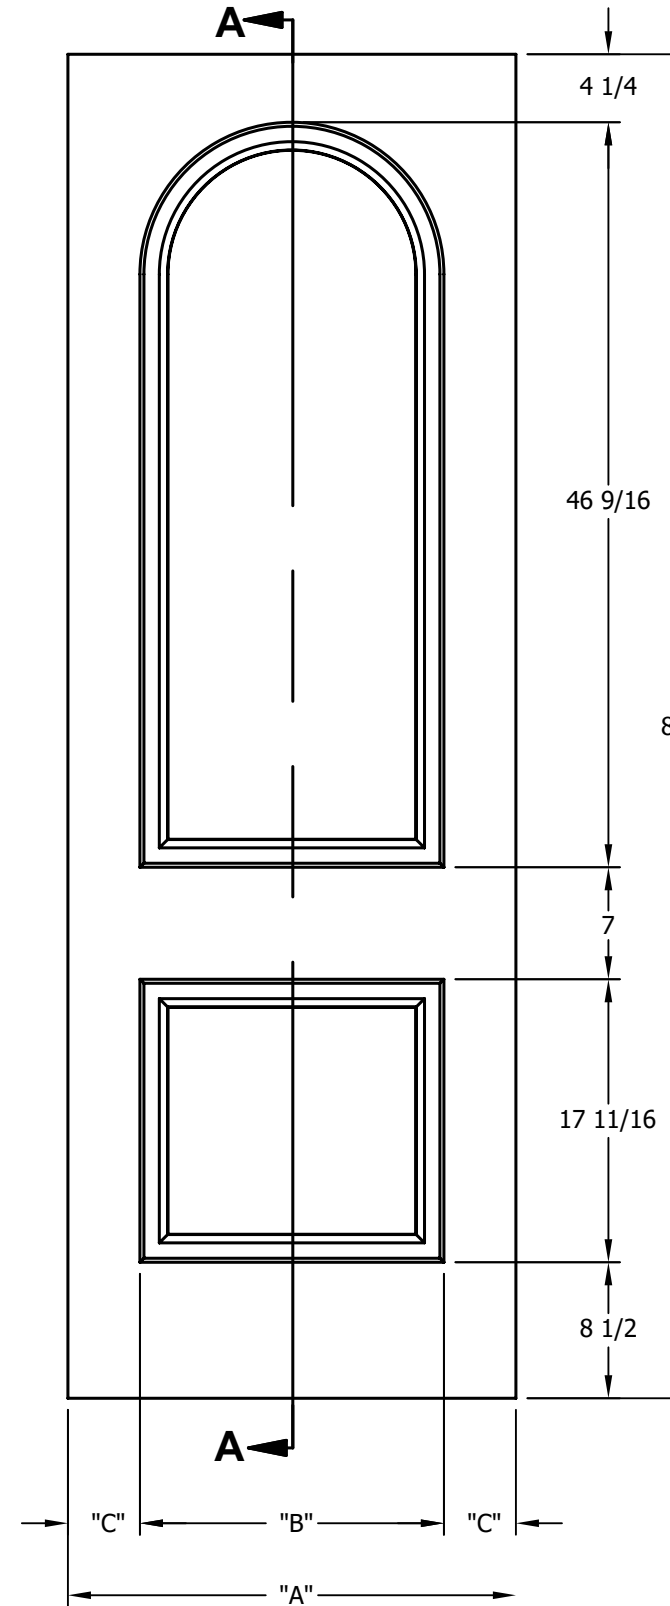

DIMENSION TABLE			
DOOR SIZE	"A"	"B"	"C"
1'-0" x 6'-8"	12"	6"	3"
1'-2" x 6'-8"	14"	7"	3 1/2"
1'-3" x 6'-8"	15"	8"	3 1/2"
1'-4" x 6'-8"	16"	9"	3 1/2"
1'-6" x 6'-8"	18"	9 3/4"	4 1/8"
1'-8" x 6'-8"	20"	11 3/4"	4 1/8"
1'-10" x 6'-8"	22"	13 3/4"	4 1/8"

DIMENSION TABLE			
DOOR SIZE	"A"	"B"	"C"
2'-0" x 6'-8"	24"	15"	4 1/2"
2'-2" x 6'-8"	26"	17"	4 1/2"
2'-4" x 6'-8"	28"	19"	4 1/2"
2'-6" x 6'-8"	30"	21"	4 1/2"
2'-8" x 6'-8"	32"	23"	4 1/2"
2'-10" x 6'-8"	34"	25"	4 1/2"
3'-0" x 6'-8"	36"	27"	4 1/2"

CREATION DATE:	
REV. DATE:	
01/01/2021	
TITLE:	CARVED INTERIOR DOOR
DESCRIPTION:	D 2190 6'-8"

DIMENSION TABLE			
DOOR SIZE	"A"	"B"	"C"
1'-0" x 7'-0"	12"	6"	3"
1'-2" x 7'-0"	14"	7"	3 1/2"
1'-3" x 7'-0"	15"	8"	3 1/2"
1'-4" x 7'-0"	16"	9"	3 1/2"
1'-6" x 7'-0"	18"	9 3/4"	4 1/8"
1'-8" x 7'-0"	20"	11 3/4"	4 1/8"
1'-10" x 7'-0"	22"	13 3/4"	4 1/8"

DIMENSION TABLE			
DOOR SIZE	"A"	"B"	"C"
2'-0" x 7'-0"	24"	15"	4 1/2"
2'-2" x 7'-0"	26"	17"	4 1/2"
2'-4" x 7'-0"	28"	19"	4 1/2"
2'-6" x 7'-0"	30"	21"	4 1/2"
2'-8" x 7'-0"	32"	23"	4 1/2"
2'-10" x 7'-0"	34"	25"	4 1/2"
3'-0" x 7'-0"	36"	27"	4 1/2"