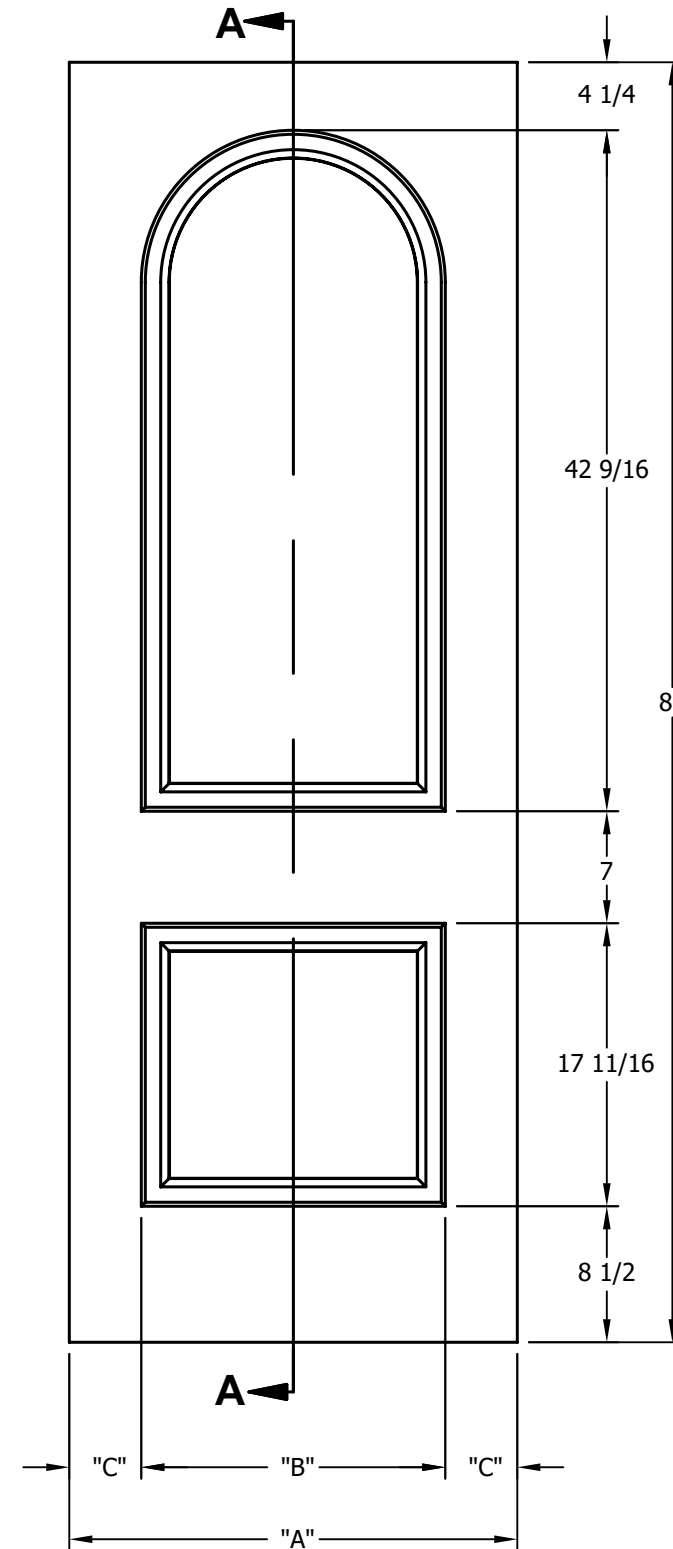

DIMENSION TABLE			
DOOR SIZE	"A"	"B"	"C"
1'-0" x 6'-8"	12"	6"	3"
1'-2" x 6'-8"	14"	7"	3 1/2"
1'-3" x 6'-8"	15"	8"	3 1/2"
1'-4" x 6'-8"	16"	9"	3 1/2"
1'-6" x 6'-8"	18"	9 3/4"	4 1/8"
1'-8" x 6'-8"	20"	11 3/4"	4 1/8"
1'-10" x 6'-8"	22"	13 3/4"	4 1/8"

DIMENSION TABLE			
DOOR SIZE	"A"	"B"	"C"
2'-0" x 6'-8"	24"	15"	4 1/2"
2'-2" x 6'-8"	26"	17"	4 1/2"
2'-4" x 6'-8"	28"	19"	4 1/2"
2'-6" x 6'-8"	30"	21"	4 1/2"
2'-8" x 6'-8"	32"	23"	4 1/2"
2'-10" x 6'-8"	34"	25"	4 1/2"
3'-0" x 6'-8"	36"	27"	4 1/2"

CREATION DATE:	
REV. DATE:	
01/01/2021	
TITLE:	CARVED INTERIOR DOOR
DESCRIPTION:	D 2190 6'-8"

DIMENSION TABLE			
DOOR SIZE	"A"	"B"	"C"
1'-0" x 7'-0"	12"	6"	3"
1'-2" x 7'-0"	14"	7"	3 1/2"
1'-3" x 7'-0"	15"	8"	3 1/2"
1'-4" x 7'-0"	16"	9"	3 1/2"
1'-6" x 7'-0"	18"	9 3/4"	4 1/8"
1'-8" x 7'-0"	20"	11 3/4"	4 1/8"
1'-10" x 7'-0"	22"	13 3/4"	4 1/8"

DIMENSION TABLE			
DOOR SIZE	"A"	"B"	"C"
2'-0" x 7'-0"	24"	15"	4 1/2"
2'-2" x 7'-0"	26"	17"	4 1/2"
2'-4" x 7'-0"	28"	19"	4 1/2"
2'-6" x 7'-0"	30"	21"	4 1/2"
2'-8" x 7'-0"	32"	23"	4 1/2"
2'-10" x 7'-0"	34"	25"	4 1/2"
3'-0" x 7'-0"	36"	27"	4 1/2"