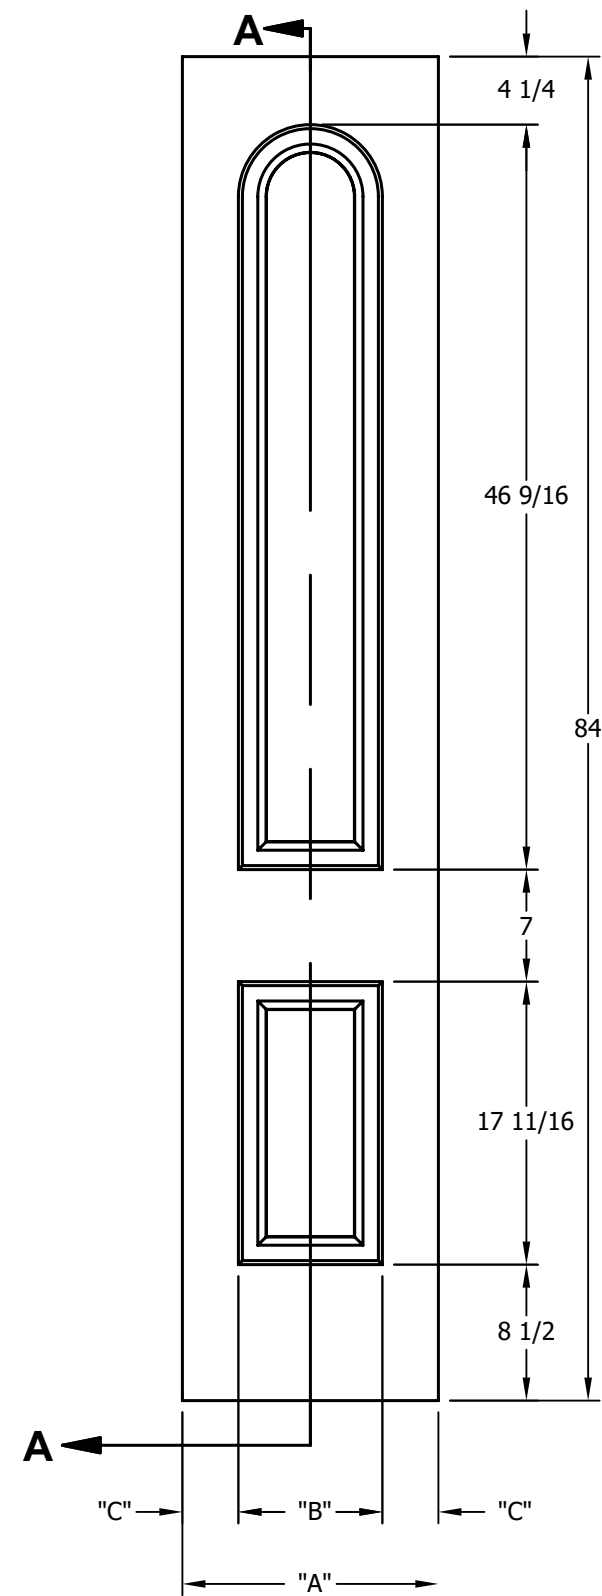

DIMENSION TABLE			
DOOR SIZE	"A"	"B"	"C"
1'-0" x 6'-8"	12"	6"	3"
1'-2" x 6'-8"	14"	7"	3 1/2"
1'-3" x 6'-8"	15"	8"	3 1/2"
1'-4" x 6'-8"	16"	9"	3 1/2"
1'-6" x 6'-8"	18"	9 3/4"	4 1/8"
1'-8" x 6'-8"	20"	11 3/4"	4 1/8"
1'-10" x 6'-8"	22"	13 3/4"	4 1/8"

DIMENSION TABLE			
DOOR SIZE	"A"	"B"	"C"
2'-0" x 6'-8"	24"	15"	4 1/2"
2'-2" x 6'-8"	26"	17"	4 1/2"
2'-4" x 6'-8"	28"	19"	4 1/2"
2'-6" x 6'-8"	30"	21"	4 1/2"
2'-8" x 6'-8"	32"	23"	4 1/2"
2'-10" x 6'-8"	34"	25"	4 1/2"
3'-0" x 6'-8"	36"	27"	4 1/2"

CREATION DATE:	
REV. DATE:	
01/01/2021	
TITLE:	CARVED INTERIOR DOOR
DESCRIPTION:	D 2190 6'-8"

DIMENSION TABLE			
DOOR SIZE	"A"	"B"	"C"
1'-0" x 7'-0"	12"	6"	3"
1'-2" x 7'-0"	14"	7"	3 1/2"
1'-3" x 7'-0"	15"	8"	3 1/2"
1'-4" x 7'-0"	16"	9"	3 1/2"
1'-6" x 7'-0"	18"	9 3/4"	4 1/8"
1'-8" x 7'-0"	20"	11 3/4"	4 1/8"
1'-10" x 7'-0"	22"	13 3/4"	4 1/8"

DIMENSION TABLE			
DOOR SIZE	"A"	"B"	"C"
2'-0" x 7'-0"	24"	15"	4 1/2"
2'-2" x 7'-0"	26"	17"	4 1/2"
2'-4" x 7'-0"	28"	19"	4 1/2"
2'-6" x 7'-0"	30"	21"	4 1/2"
2'-8" x 7'-0"	32"	23"	4 1/2"
2'-10" x 7'-0"	34"	25"	4 1/2"
3'-0" x 7'-0"	36"	27"	4 1/2"