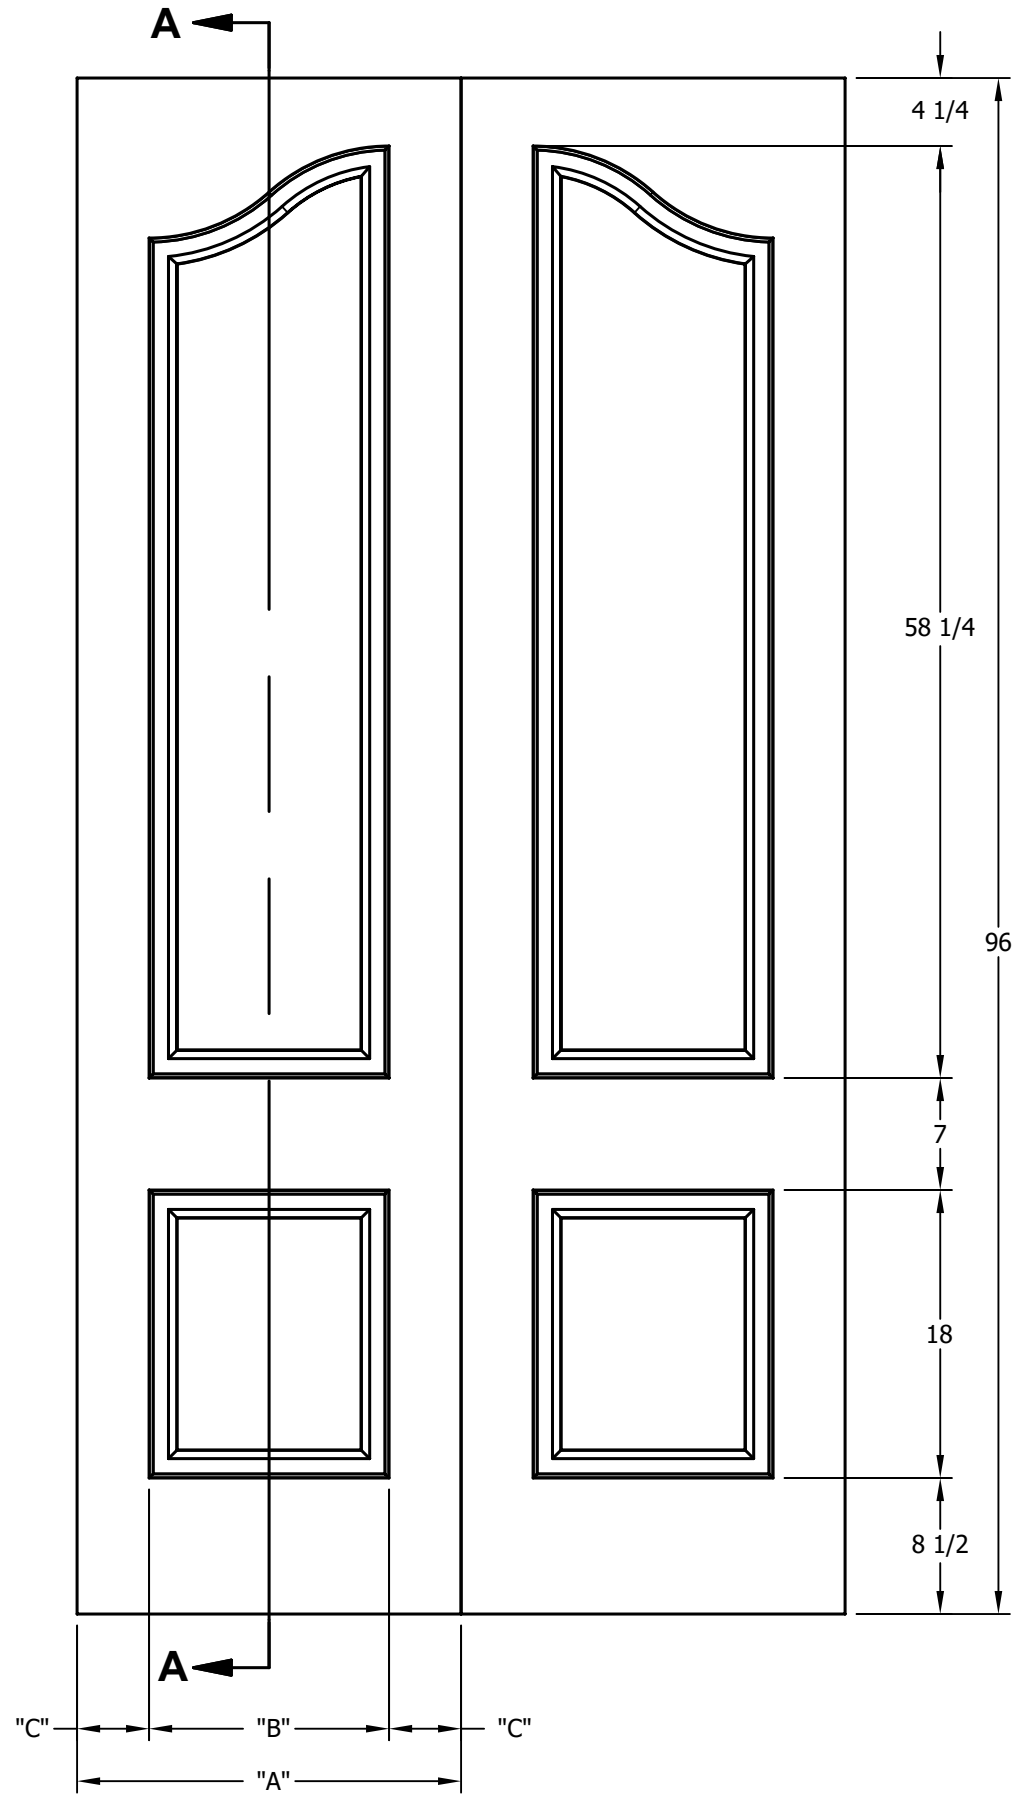

DIMENSION TABLE			
DOOR SIZE	"A"	"B"	"C"
4'-0" x 8'-0"	24"	15"	4 1/2"
4'-4" x 8'-0"	26"	17"	4 1/2"
4'-8" x 8'-0"	28"	19"	4 1/2"
5'-0" x 8'-0"	30"	21"	4 1/2"
5'-4" x 8'-0"	32"	23"	4 1/2"
5'-8" x 8'-0"	34"	25"	4 1/2"
6'-0" x 8'-0"	36"	27"	4 1/2"

CREATION DATE:	<i>Darpet</i> doors & trim
REV. DATE: 01/01/2021	
TITLE:	CARVED INTERIOR DOOR
DESCRIPTION:	C 2170 COMMON CURVE 8'-0"