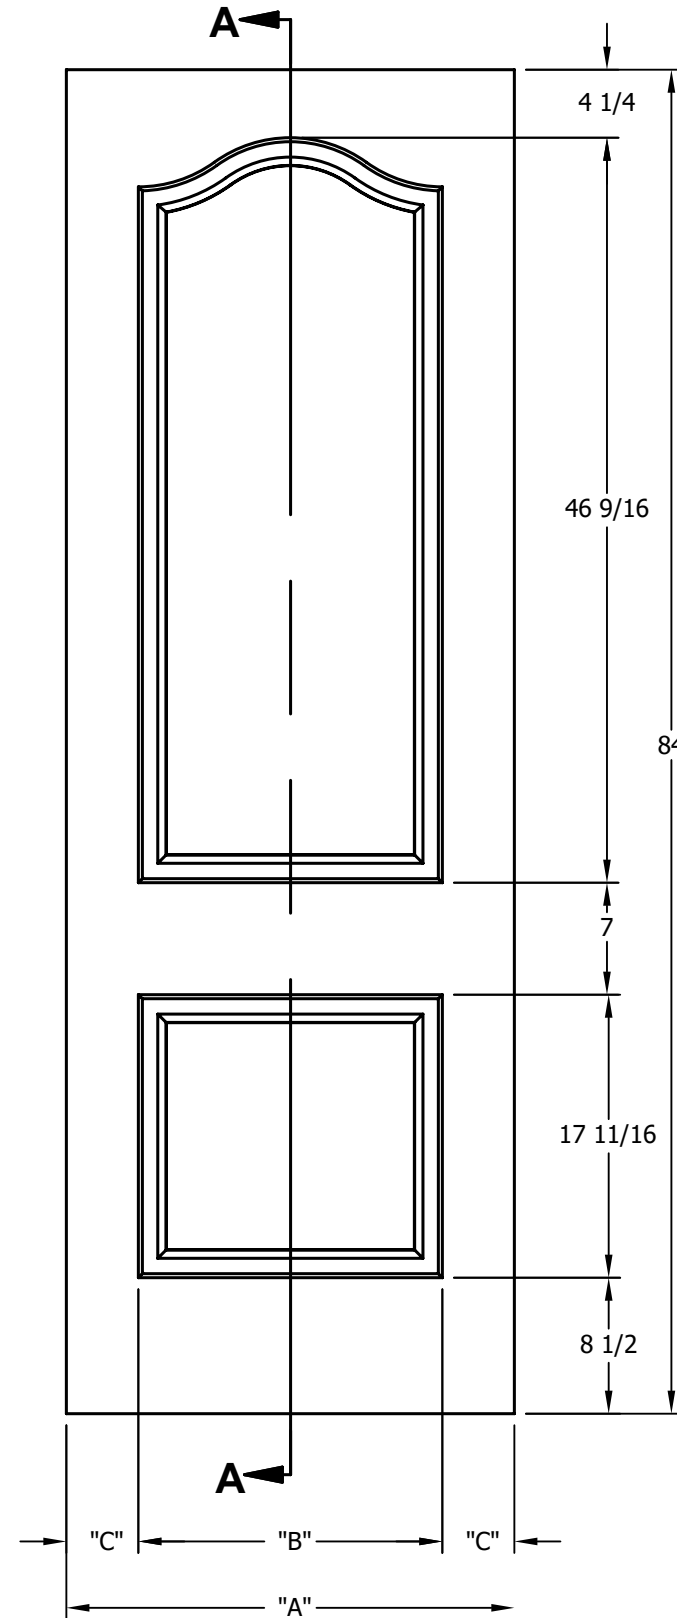

DIMENSION TABLE			
DOOR SIZE	"A"	"B"	"C"
1'-0" x 6'-8"	12"	6"	3"
1'-2" x 6'-8"	14"	7"	3 1/2"
1'-3" x 6'-8"	15"	8"	3 1/2"
1'-4" x 6'-8"	16"	9"	3 1/2"
1'-6" x 6'-8"	18"	9 3/4"	4 1/8"
1'-8" x 6'-8"	20"	11 3/4"	4 1/8"
1'-10" x 6'-8"	22"	13 3/4"	4 1/8"

DIMENSION TABLE			
DOOR SIZE	"A"	"B"	"C"
2'-0" x 6'-8"	24"	15"	4 1/2"
2'-2" x 6'-8"	26"	17"	4 1/2"
2'-4" x 6'-8"	28"	19"	4 1/2"
2'-6" x 6'-8"	30"	21"	4 1/2"
2'-8" x 6'-8"	32"	23"	4 1/2"
2'-10" x 6'-8"	34"	25"	4 1/2"
3'-0" x 6'-8"	36"	27"	4 1/2"

CREATION DATE:	<i>Darpet</i> <small>doors & trim</small>
REV. DATE:	
01/01/2021	CARVED INTERIOR DOOR
TITLE:	
DESCRIPTION:	C 2170 6'-8"

DIMENSION TABLE			
DOOR SIZE	"A"	"B"	"C"
1'-0" x 7'-0"	12"	6"	3"
1'-2" x 7'-0"	14"	7"	3 1/2"
1'-3" x 7'-0"	15"	8"	3 1/2"
1'-4" x 7'-0"	16"	9"	3 1/2"
1'-6" x 7'-0"	18"	9 3/4"	4 1/8"
1'-8" x 7'-0"	20"	11 3/4"	4 1/8"
1'-10" x 7'-0"	22"	13 3/4"	4 1/8"

DIMENSION TABLE			
DOOR SIZE	"A"	"B"	"C"
2'-0" x 7'-0"	24"	15"	4 1/2"
2'-2" x 7'-0"	26"	17"	4 1/2"
2'-4" x 7'-0"	28"	19"	4 1/2"
2'-6" x 7'-0"	30"	21"	4 1/2"
2'-8" x 7'-0"	32"	23"	4 1/2"
2'-10" x 7'-0"	34"	25"	4 1/2"
3'-0" x 7'-0"	36"	27"	4 1/2"