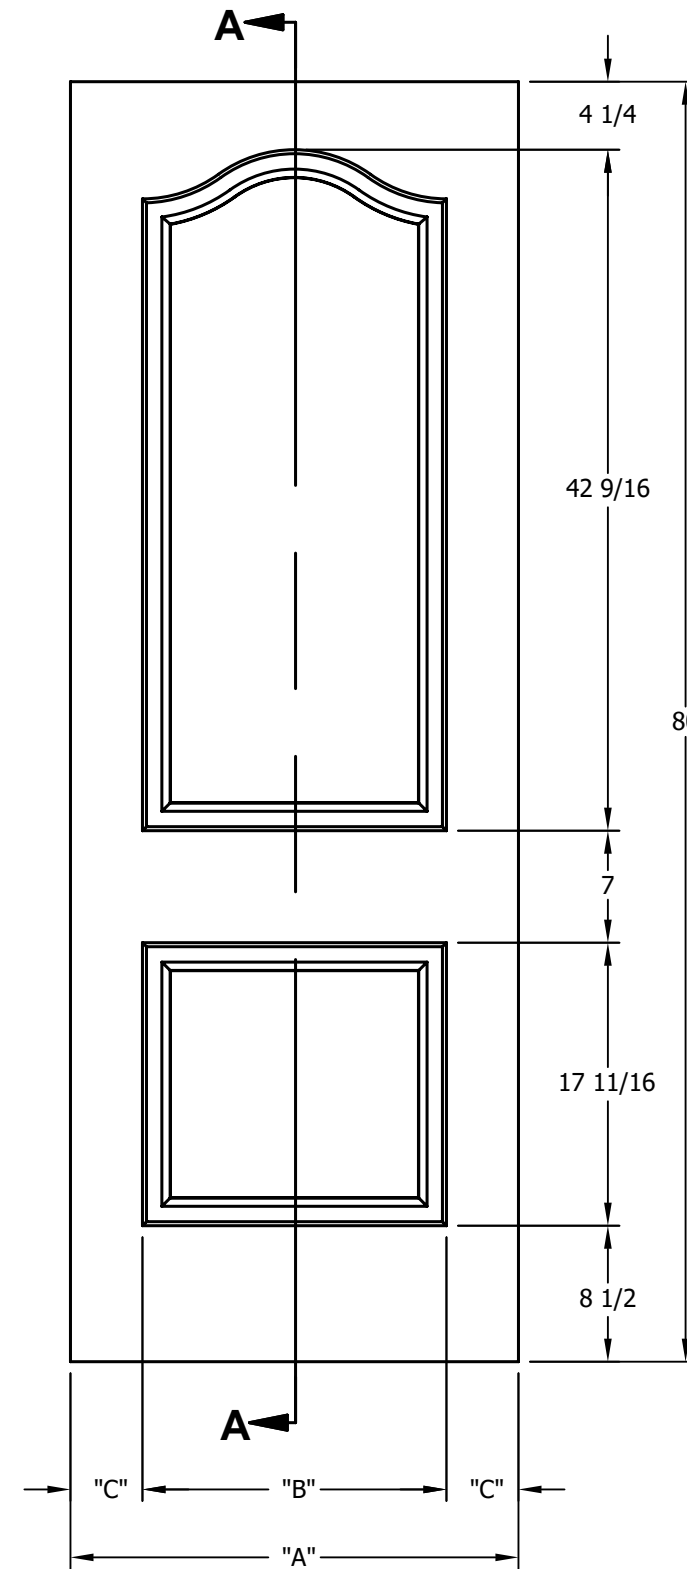

DIMENSION TABLE			
DOOR SIZE	"A"	"B"	"C"
1'-0" x 6'-8"	12"	6"	3"
1'-2" x 6'-8"	14"	7"	3 1/2"
1'-3" x 6'-8"	15"	8"	3 1/2"
1'-4" x 6'-8"	16"	9"	3 1/2"
1'-6" x 6'-8"	18"	9 3/4"	4 1/8"
1'-8" x 6'-8"	20"	11 3/4"	4 1/8"
1'-10" x 6'-8"	22"	13 3/4"	4 1/8"

DIMENSION TABLE			
DOOR SIZE	"A"	"B"	"C"
2'-0" x 6'-8"	24"	15"	4 1/2"
2'-2" x 6'-8"	26"	17"	4 1/2"
2'-4" x 6'-8"	28"	19"	4 1/2"
2'-6" x 6'-8"	30"	21"	4 1/2"
2'-8" x 6'-8"	32"	23"	4 1/2"
2'-10" x 6'-8"	34"	25"	4 1/2"
3'-0" x 6'-8"	36"	27"	4 1/2"

CREATION DATE:	<i>Darpet</i> <small>doors & trim</small>
REV. DATE:	
01/01/2021	CARVED INTERIOR DOOR
TITLE:	
DESCRIPTION:	C 2170 6'-8"

DIMENSION TABLE			
DOOR SIZE	"A"	"B"	"C"
1'-0" x 7'-0"	12"	6"	3"
1'-2" x 7'-0"	14"	7"	3 1/2"
1'-3" x 7'-0"	15"	8"	3 1/2"
1'-4" x 7'-0"	16"	9"	3 1/2"
1'-6" x 7'-0"	18"	9 3/4"	4 1/8"
1'-8" x 7'-0"	20"	11 3/4"	4 1/8"
1'-10" x 7'-0"	22"	13 3/4"	4 1/8"

DIMENSION TABLE			
DOOR SIZE	"A"	"B"	"C"
2'-0" x 7'-0"	24"	15"	4 1/2"
2'-2" x 7'-0"	26"	17"	4 1/2"
2'-4" x 7'-0"	28"	19"	4 1/2"
2'-6" x 7'-0"	30"	21"	4 1/2"
2'-8" x 7'-0"	32"	23"	4 1/2"
2'-10" x 7'-0"	34"	25"	4 1/2"
3'-0" x 7'-0"	36"	27"	4 1/2"