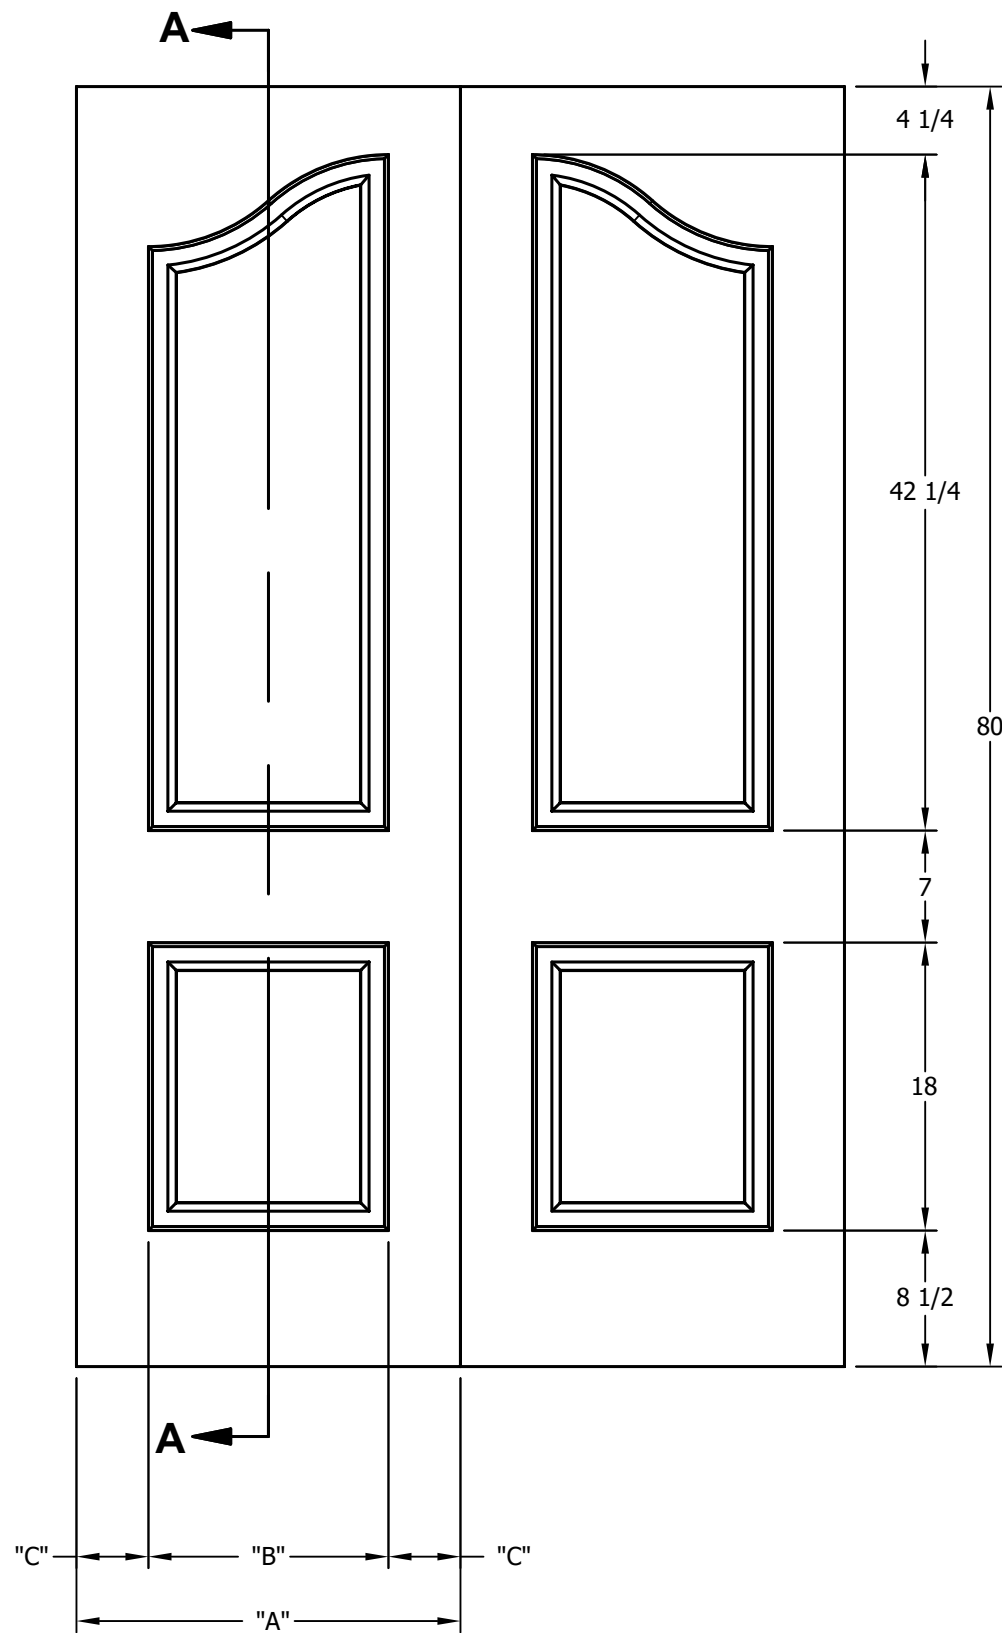

DIMENSION TABLE			
DOOR SIZE	"A"	"B"	"C"
4'-0" x 6'-8"	24"	15"	4 1/2"
4'-4" x 6'-8"	26"	17"	4 1/2"
4'-8" x 6'-8"	28"	19"	4 1/2"
5'-0" x 6'-8"	30"	21"	4 1/2"
5'-4" x 6'-8"	32"	23"	4 1/2"
5'-8" x 6'-8"	34"	25"	4 1/2"
6'-0" x 6'-8"	36"	27"	4 1/2"

CREATION DATE:	<i>Darpet</i> doors & trim
REV. DATE:	
TITLE:	CARVED INTERIOR DOOR
DESCRIPTION:	C 2170 COMMON CURVE 6'-8"