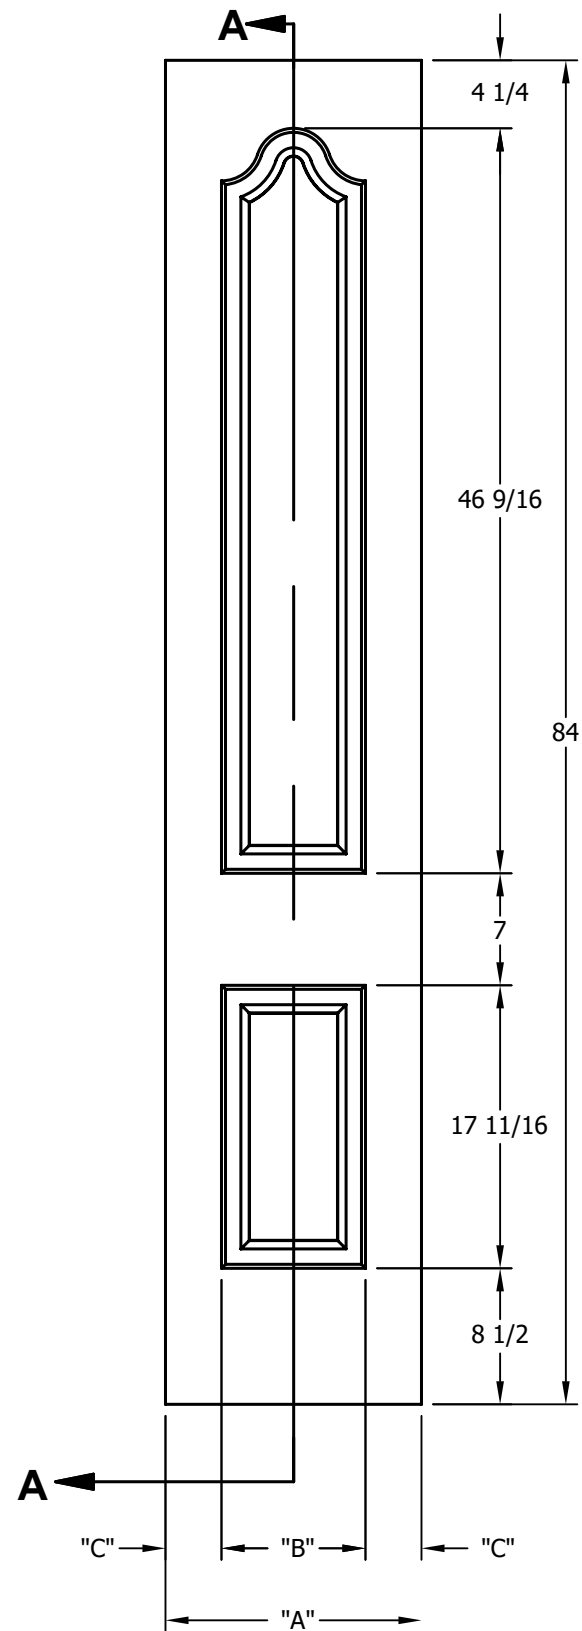

DIMENSION TABLE			
DOOR SIZE	"A"	"B"	"C"
1'-0" x 6'-8"	12"	6"	3"
1'-2" x 6'-8"	14"	7"	3 1/2"
1'-3" x 6'-8"	15"	8"	3 1/2"
1'-4" x 6'-8"	16"	9"	3 1/2"
1'-6" x 6'-8"	18"	9 3/4"	4 1/8"
1'-8" x 6'-8"	20"	11 3/4"	4 1/8"
1'-10" x 6'-8"	22"	13 3/4"	4 1/8"

DIMENSION TABLE			
DOOR SIZE	"A"	"B"	"C"
2'-0" x 6'-8"	24"	15"	4 1/2"
2'-2" x 6'-8"	26"	17"	4 1/2"
2'-4" x 6'-8"	28"	19"	4 1/2"
2'-6" x 6'-8"	30"	21"	4 1/2"
2'-8" x 6'-8"	32"	23"	4 1/2"
2'-10" x 6'-8"	34"	25"	4 1/2"
3'-0" x 6'-8"	36"	27"	4 1/2"

CREATION DATE:	<i>Darpet</i> <small>doors & trim</small>
REV. DATE:	
01/01/2021	CARVED INTERIOR DOOR
TITLE:	
DESCRIPTION:	C 2170 6'-8"

DIMENSION TABLE			
DOOR SIZE	"A"	"B"	"C"
1'-0" x 7'-0"	12"	6"	3"
1'-2" x 7'-0"	14"	7"	3 1/2"
1'-3" x 7'-0"	15"	8"	3 1/2"
1'-4" x 7'-0"	16"	9"	3 1/2"
1'-6" x 7'-0"	18"	9 3/4"	4 1/8"
1'-8" x 7'-0"	20"	11 3/4"	4 1/8"
1'-10" x 7'-0"	22"	13 3/4"	4 1/8"

DIMENSION TABLE			
DOOR SIZE	"A"	"B"	"C"
2'-0" x 7'-0"	24"	15"	4 1/2"
2'-2" x 7'-0"	26"	17"	4 1/2"
2'-4" x 7'-0"	28"	19"	4 1/2"
2'-6" x 7'-0"	30"	21"	4 1/2"
2'-8" x 7'-0"	32"	23"	4 1/2"
2'-10" x 7'-0"	34"	25"	4 1/2"
3'-0" x 7'-0"	36"	27"	4 1/2"