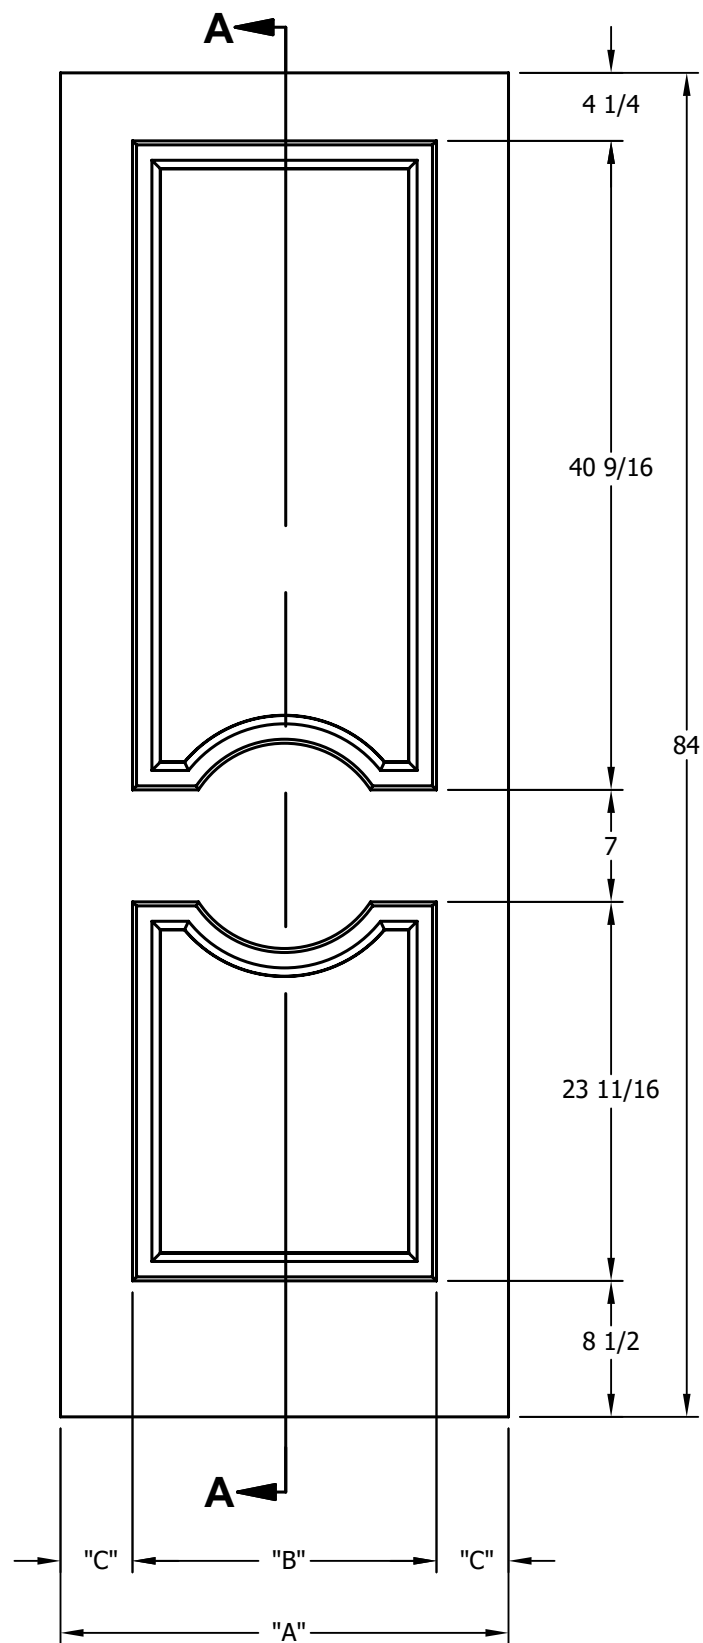

DIMENSION TABLE			
DOOR SIZE	"A"	"B"	"C"
2'-0" x 8'-0"	24"	15"	4 1/2"
2'-2" x 8'-0"	26"	17"	4 1/2"
2'-4" x 8'-0"	28"	19"	4 1/2"
2'-6" x 8'-0"	30"	21"	4 1/2"
2'-8" x 8'-0"	32"	23"	4 1/2"
2'-10" x 8'-0"	34"	25"	4 1/2"
3'-0" x 8'-0"	36"	27"	4 1/2"

CREATION DATE:	<i>Darpet</i> <small>doors & trim inc.</small>
REV. DATE: 01/01/2021	
TITLE:	CARVED INTERIOR DOOR
DESCRIPTION:	D 2160 8'-0"

DIMENSION TABLE			
DOOR SIZE	"A"	"B"	"C"
2'-0" x 6'-8"	24"	15"	4 1/2"
2'-2" x 6'-8"	26"	17"	4 1/2"
2'-4" x 6'-8"	28"	19"	4 1/2"
2'-6" x 6'-8"	30"	21"	4 1/2"
2'-8" x 6'-8"	32"	23"	4 1/2"
2'-10" x 6'-8"	34"	25"	4 1/2"
3'-0" x 6'-8"	36"	27"	4 1/2"

CREATION DATE:	<i>Darpet</i> doors & trim inc.
REV. DATE: 01/01/2021	
TITLE:	CARVED INTERIOR DOOR
DESCRIPTION:	D 2160 6'-8"

DIMENSION TABLE			
DOOR SIZE	"A"	"B"	"C"
2'-0" x 7'-0"	24"	15"	4 1/2"
2'-2" x 7'-0"	26"	17"	4 1/2"
2'-4" x 7'-0"	28"	19"	4 1/2"
2'-6" x 7'-0"	30"	21"	4 1/2"
2'-8" x 7'-0"	32"	23"	4 1/2"
2'-10" x 7'-0"	34"	25"	4 1/2"
3'-0" x 7'-0"	36"	27"	4 1/2"

CREATION DATE:	
REV. DATE:	
01/01/2021	
TITLE:	CARVED INTERIOR DOOR
DESCRIPTION:	D 2160 7'-0"