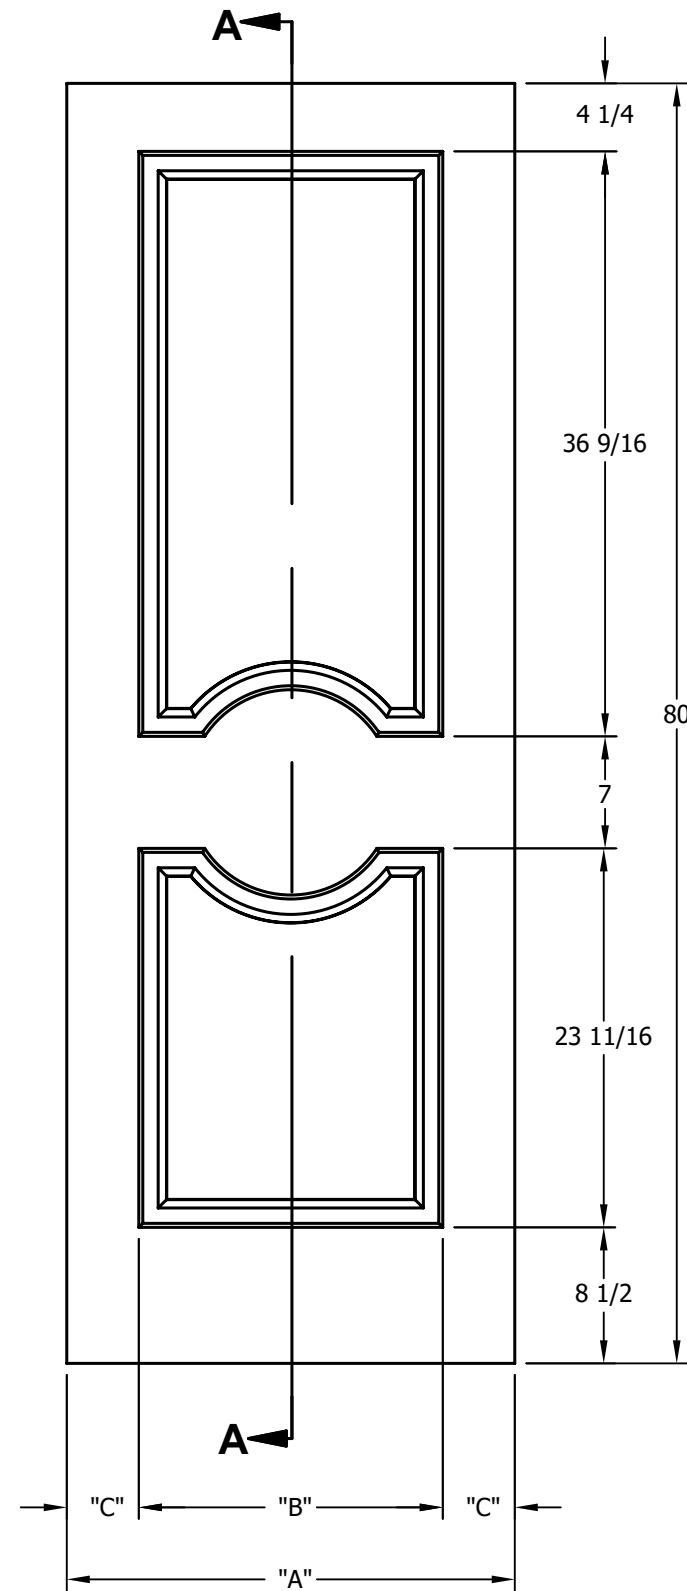

DIMENSION TABLE			
DOOR SIZE	"A"	"B"	"C"
2'-0" x 8'-0"	24"	15"	4 1/2"
2'-2" x 8'-0"	26"	17"	4 1/2"
2'-4" x 8'-0"	28"	19"	4 1/2"
2'-6" x 8'-0"	30"	21"	4 1/2"
2'-8" x 8'-0"	32"	23"	4 1/2"
2'-10" x 8'-0"	34"	25"	4 1/2"
3'-0" x 8'-0"	36"	27"	4 1/2"

CREATION DATE:	<i>Darpet</i> <small>doors & trim inc.</small>
REV. DATE: 01/01/2021	
TITLE:	CARVED INTERIOR DOOR
DESCRIPTION:	D 2160 8'-0"

DIMENSION TABLE			
DOOR SIZE	"A"	"B"	"C"
2'-0" x 6'-8"	24"	15"	4 1/2"
2'-2" x 6'-8"	26"	17"	4 1/2"
2'-4" x 6'-8"	28"	19"	4 1/2"
2'-6" x 6'-8"	30"	21"	4 1/2"
2'-8" x 6'-8"	32"	23"	4 1/2"
2'-10" x 6'-8"	34"	25"	4 1/2"
3'-0" x 6'-8"	36"	27"	4 1/2"

CREATION DATE:	<i>Darpet</i> doors & trim inc.
REV. DATE: 01/01/2021	
TITLE:	CARVED INTERIOR DOOR
DESCRIPTION:	D 2160 6'-8"

DIMENSION TABLE			
DOOR SIZE	"A"	"B"	"C"
2'-0" x 7'-0"	24"	15"	4 1/2"
2'-2" x 7'-0"	26"	17"	4 1/2"
2'-4" x 7'-0"	28"	19"	4 1/2"
2'-6" x 7'-0"	30"	21"	4 1/2"
2'-8" x 7'-0"	32"	23"	4 1/2"
2'-10" x 7'-0"	34"	25"	4 1/2"
3'-0" x 7'-0"	36"	27"	4 1/2"

CREATION DATE:	
REV. DATE:	
01/01/2021	
TITLE:	CARVED INTERIOR DOOR
DESCRIPTION:	D 2160 7'-0"