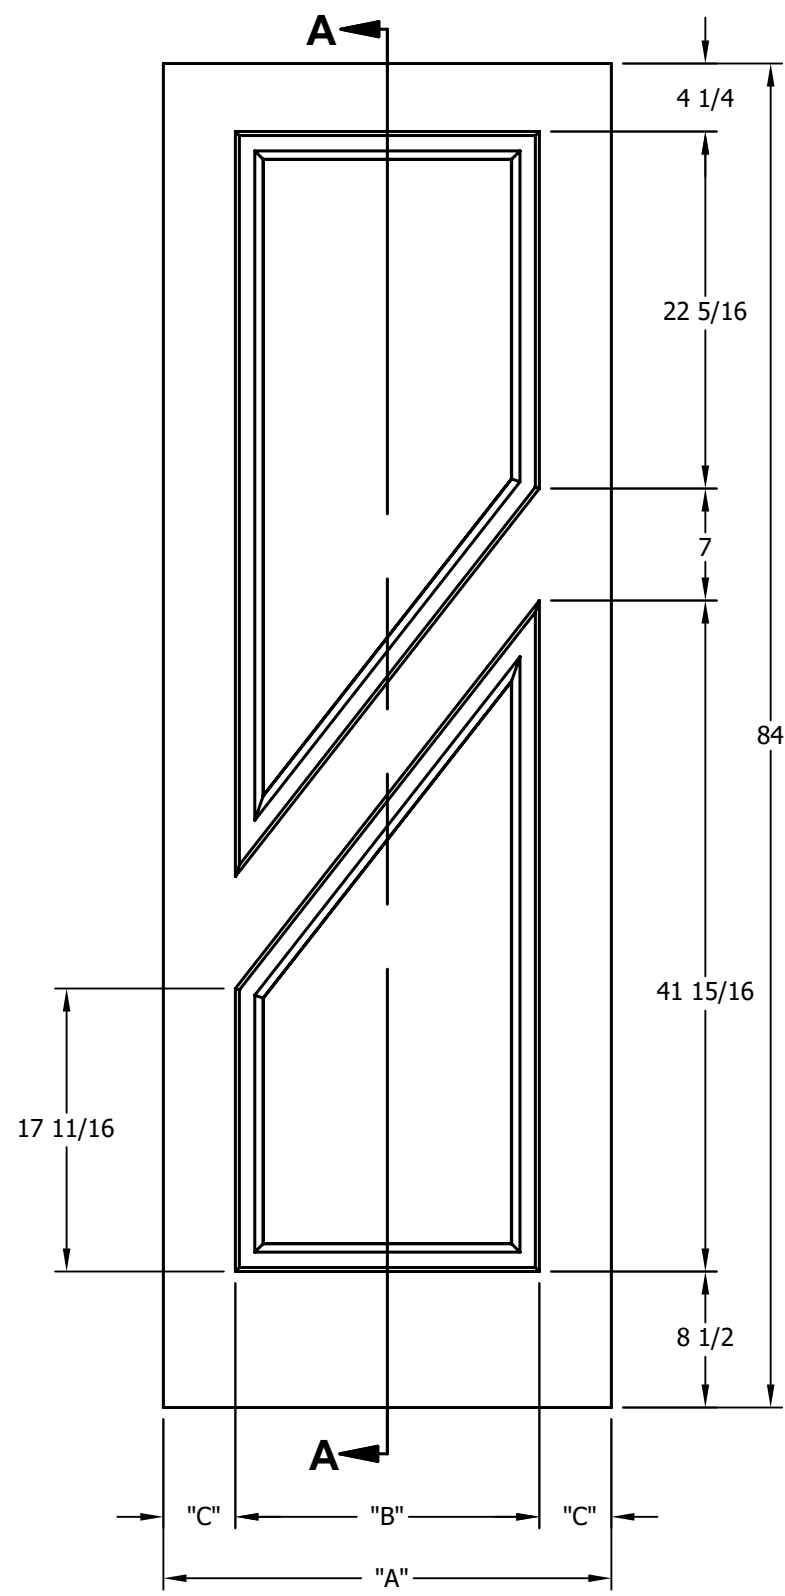

DIMENSION TABLE			
DOOR SIZE	"A"	"B"	"C"
1'-8" x 6'-8"	20"	11 3/4"	4 1/8"
1'-10" x 6'-8"	22"	13 3/4"	4 1/8"
2'-0" x 6'-8"	24"	15"	4 1/2"
2'-2" x 6'-8"	26"	17"	4 1/2"
2'-4" x 6'-8"	28"	19"	4 1/2"
2'-6" x 6'-8"	30"	21"	4 1/2"
2'-8" x 6'-8"	32"	23"	4 1/2"
2'-10" x 6'-8"	34"	25"	4 1/2"
3'-0" x 6'-8"	36"	27"	4 1/2"

CREATION DATE:	
REV. DATE:	
01/01/2021	
TITLE:	CARVED INTERIOR DOOR
DESCRIPTION:	D 2140 6'-8"

DIMENSION TABLE			
DOOR SIZE	"A"	"B"	"C"
1'-8" x 7'-0"	20"	11 3/4"	4 1/8"
1'-10" x 7'-0"	22"	13 3/4"	4 1/8"
2'-0" x 7'-0"	24"	15"	4 1/2"
2'-2" x 7'-0"	26"	17"	4 1/2"
2'-4" x 7'-0"	28"	19"	4 1/2"
2'-6" x 7'-0"	30"	21"	4 1/2"
2'-8" x 7'-0"	32"	23"	4 1/2"
2'-10" x 7'-0"	34"	25"	4 1/2"
3'-0" x 7'-0"	36"	27"	4 1/2"

CREATION DATE:	<i>Darpet</i> <small>doors & trim</small>
REV. DATE: 01/01/2021	
TITLE:	CARVED INTERIOR DOOR
DESCRIPTION:	D 2140 7'-0"

DIMENSION TABLE			
DOOR SIZE	"A"	"B"	"C"
1'-8" x 8'-0"	20"	11 3/4"	4 1/8"
1'-10" x 8'-0"	22"	13 3/4"	4 1/8"
2'-0" x 8'-0"	24"	15"	4 1/2"
2'-2" x 8'-0"	26"	17"	4 1/2"
2'-4" x 8'-0"	28"	19"	4 1/2"
2'-6" x 8'-0"	30"	21"	4 1/2"
2'-8" x 8'-0"	32"	23"	4 1/2"
2'-10" x 8'-0"	34"	25"	4 1/2"
3'-0" x 8'-0"	36"	27"	4 1/2"

CREATION DATE:	<i>Darpet</i> <small>doors & trim</small> inc.
REV. DATE: 0/01/2021	
TITLE:	CARVED INTERIOR DOOR
DESCRIPTION:	D 2140 8'-0"