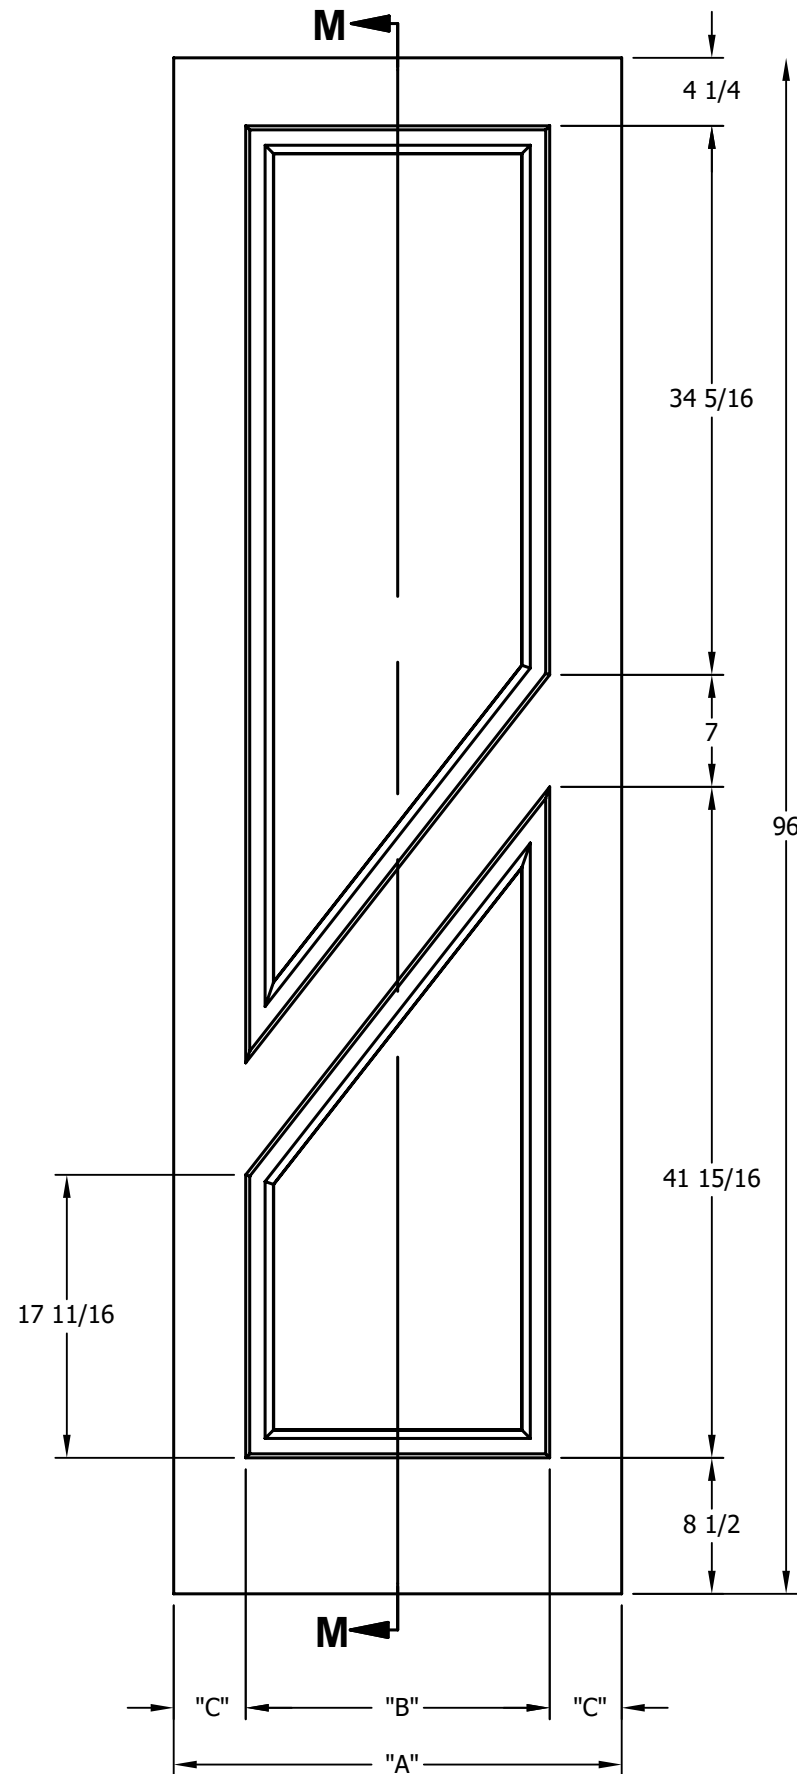

DIMENSION TABLE			
DOOR SIZE	"A"	"B"	"C"
1'-8" x 6'-8"	20"	11 3/4"	4 1/8"
1'-10" x 6'-8"	22"	13 3/4"	4 1/8"
2'-0" x 6'-8"	24"	15"	4 1/2"
2'-2" x 6'-8"	26"	17"	4 1/2"
2'-4" x 6'-8"	28"	19"	4 1/2"
2'-6" x 6'-8"	30"	21"	4 1/2"
2'-8" x 6'-8"	32"	23"	4 1/2"
2'-10" x 6'-8"	34"	25"	4 1/2"
3'-0" x 6'-8"	36"	27"	4 1/2"

CREATION DATE:	
REV. DATE:	
01/01/2021	
TITLE:	CARVED INTERIOR DOOR
DESCRIPTION:	D 2140 6'-8"

DIMENSION TABLE			
DOOR SIZE	"A"	"B"	"C"
1'-8" x 7'-0"	20"	11 3/4"	4 1/8"
1'-10" x 7'-0"	22"	13 3/4"	4 1/8"
2'-0" x 7'-0"	24"	15"	4 1/2"
2'-2" x 7'-0"	26"	17"	4 1/2"
2'-4" x 7'-0"	28"	19"	4 1/2"
2'-6" x 7'-0"	30"	21"	4 1/2"
2'-8" x 7'-0"	32"	23"	4 1/2"
2'-10" x 7'-0"	34"	25"	4 1/2"
3'-0" x 7'-0"	36"	27"	4 1/2"

CREATION DATE:	<i>Darpet</i> <small>doors & trim</small>
REV. DATE: 01/01/2021	
TITLE:	CARVED INTERIOR DOOR
DESCRIPTION:	D 2140 7'-0"

DIMENSION TABLE			
DOOR SIZE	"A"	"B"	"C"
1'-8" x 8'-0"	20"	11 3/4"	4 1/8"
1'-10" x 8'-0"	22"	13 3/4"	4 1/8"
2'-0" x 8'-0"	24"	15"	4 1/2"
2'-2" x 8'-0"	26"	17"	4 1/2"
2'-4" x 8'-0"	28"	19"	4 1/2"
2'-6" x 8'-0"	30"	21"	4 1/2"
2'-8" x 8'-0"	32"	23"	4 1/2"
2'-10" x 8'-0"	34"	25"	4 1/2"
3'-0" x 8'-0"	36"	27"	4 1/2"

CREATION DATE:	<i>Darpet</i> <small>doors & trim</small> inc.
REV. DATE: 0/01/2021	
TITLE:	CARVED INTERIOR DOOR
DESCRIPTION:	D 2140 8'-0"