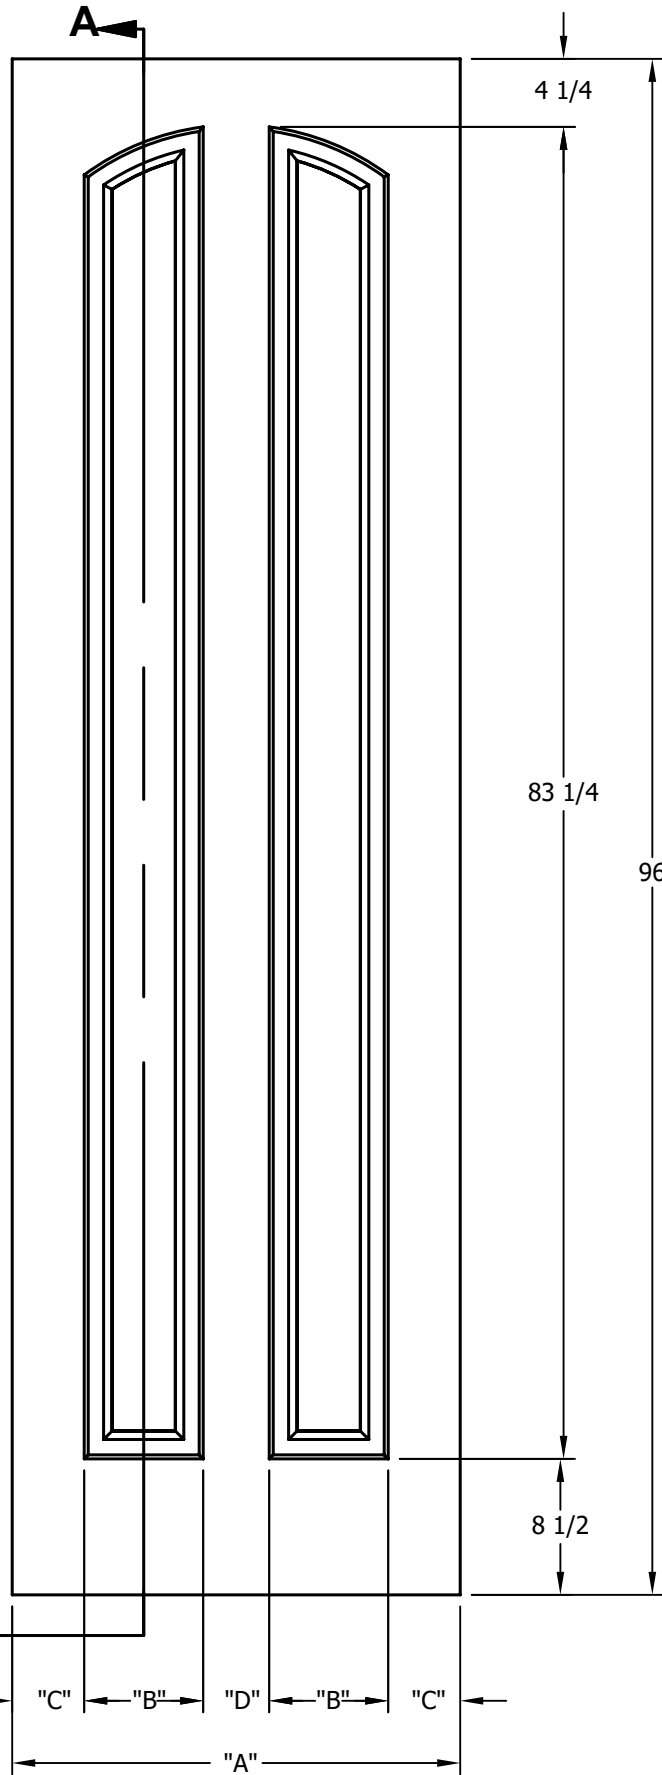

DIMENSION TABLE				
DOOR SIZE	"A"	"B"	"C"	"D"
2'-0" x 8'-0"	24"	5 3/4"	4 1/2"	3 1/2"
2'-2" x 8'-0"	26"	6 7/16"	4 1/2"	4 1/8"
2'-4" x 8'-0"	28"	7 7/16"	4 1/2"	4 1/8"
2'-6" x 8'-0"	30"	8 7/16"	4 1/2"	4 1/8"
2'-8" x 8'-0"	32"	9 7/16"	4 1/2"	4 1/8"
2'-10" x 8'-0"	34"	10 7/16"	4 1/2"	4 1/8"
3'-0" x 8'-0"	36"	11 7/16"	4 1/2"	4 1/8"