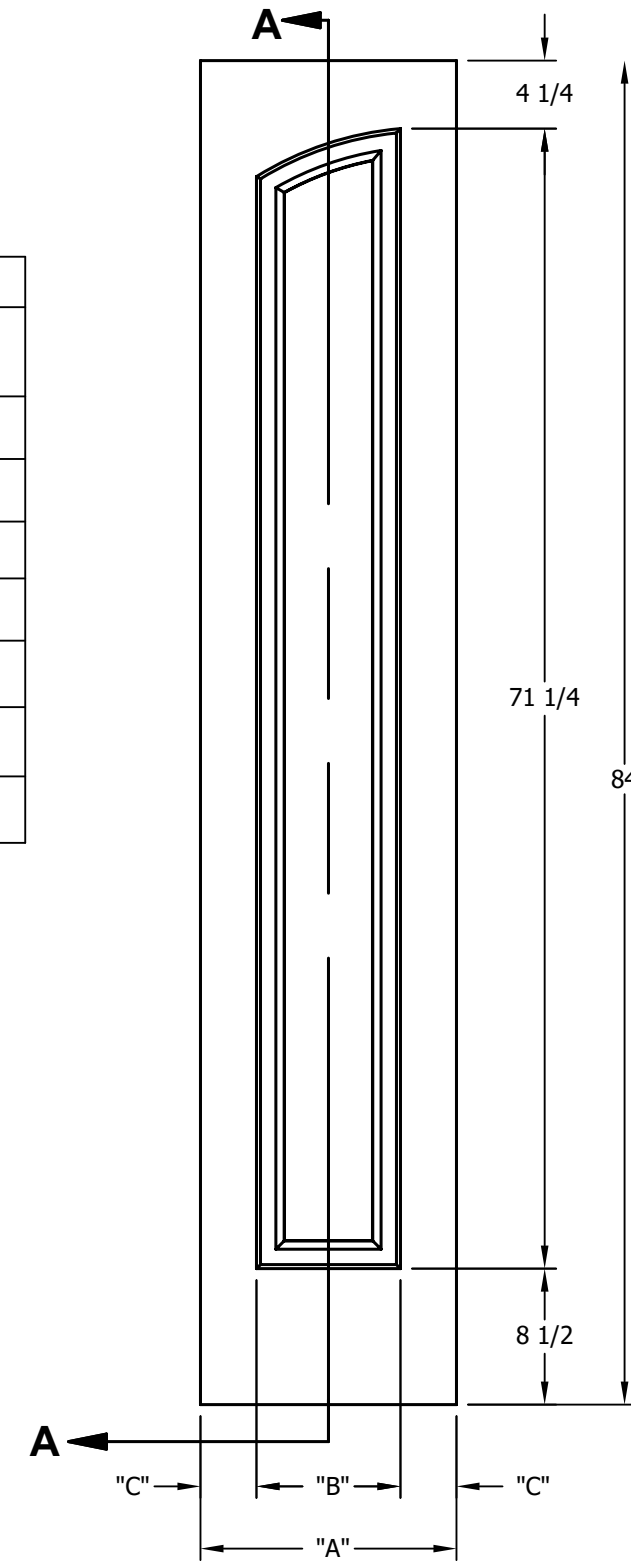

DIMENSION TABLE				
DOOR SIZE	"A"	"B"	"C"	"D"
2'-0" x 6'-8"	24"	5 3/4"	4 1/2"	3 1/2"
2'-2" x 6'-8"	26"	6 7/16"	4 1/2"	4 1/8"
2'-4" x 6'-8"	28"	7 7/16"	4 1/2"	4 1/8"
2'-6" x 6'-8"	30"	8 7/16"	4 1/2"	4 1/8"
2'-8" x 6'-8"	32"	9 7/16"	4 1/2"	4 1/8"
2'-10" x 6'-8"	34"	10 7/16"	4 1/2"	4 1/8"
3'-0" x 6'-8"	36"	11 7/16"	4 1/2"	4 1/8"

DIMENSION TABLE			
DOOR SIZE	"A"	"B"	"C"
1'-0" x 6'-8"	12"	6"	3"
1'-2" x 6'-8"	14"	7"	3 1/2"
1'-3" x 6'-8"	15"	8"	3 1/2"
1'-4" x 6'-8"	16"	9"	3 1/2"
1'-6" x 6'-8"	18"	9 3/4"	4 1/8"
1'-8" x 6'-8"	20"	11 3/4"	4 1/8"
1'-10" x 6'-8"	22"	13 3/4"	4 1/8"

CREATION DATE:	
REV. DATE:	
01/01/2021	
TITLE:	<b>CARVED INTERIOR DOOR</b>
DESCRIPTION:	<b>D 2130 6'-8"</b>

DIMENSION TABLE				
DOOR SIZE	"A"	"B"	"C"	"D"
2'-0" x 7'-0"	24"	5 3/4"	4 1/2"	3 1/2"
2'-2" x 7'-0"	26"	6 7/16"	4 1/2"	4 1/8"
2'-4" x 7'-0"	28"	7 7/16"	4 1/2"	4 1/8"
2'-6" x 7'-0"	30"	8 7/16"	4 1/2"	4 1/8"
2'-8" x 7'-0"	32"	9 7/16"	4 1/2"	4 1/8"
2'-10" x 7'-0"	34"	10 7/16"	4 1/2"	4 1/8"
3'-0" x 7'-0"	36"	11 7/16"	4 1/2"	4 1/8"

DIMENSION TABLE			
DOOR SIZE	"A"	"B"	"C"
1'-0" x 7'-0"	12"	6"	3"
1'-2" x 7'-0"	14"	7"	3 1/2"
1'-3" x 7'-0"	15"	8"	3 1/2"
1'-4" x 7'-0"	16"	9"	3 1/2"
1'-6" x 7'-0"	18"	9 3/4"	4 1/8"
1'-8" x 7'-0"	20"	11 3/4"	4 1/8"
1'-10" x 7'-0"	22"	13 3/4"	4 1/8"