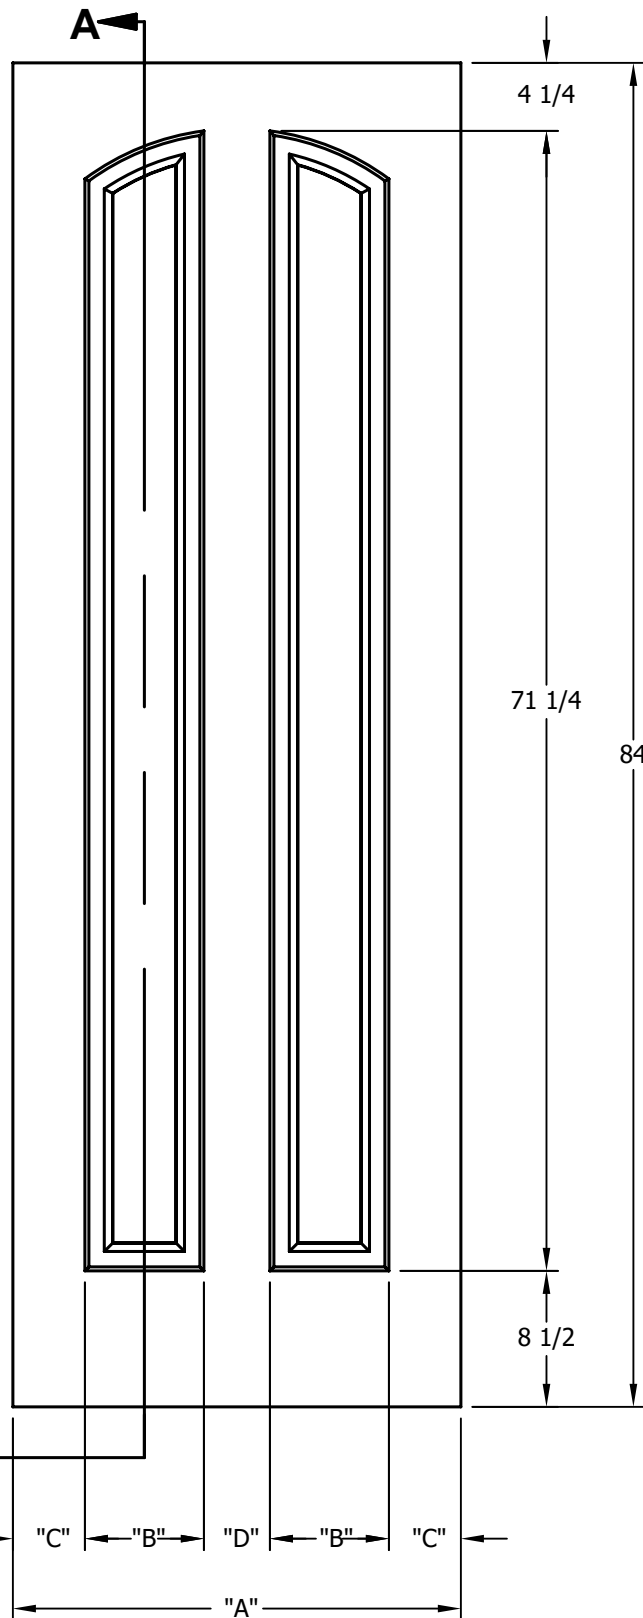

DIMENSION TABLE				
DOOR SIZE	"A"	"B"	"C"	"D"
2'-0" x 6'-8"	24"	5 3/4"	4 1/2"	3 1/2"
2'-2" x 6'-8"	26"	6 7/16"	4 1/2"	4 1/8"
2'-4" x 6'-8"	28"	7 7/16"	4 1/2"	4 1/8"
2'-6" x 6'-8"	30"	8 7/16"	4 1/2"	4 1/8"
2'-8" x 6'-8"	32"	9 7/16"	4 1/2"	4 1/8"
2'-10" x 6'-8"	34"	10 7/16"	4 1/2"	4 1/8"
3'-0" x 6'-8"	36"	11 7/16"	4 1/2"	4 1/8"

DIMENSION TABLE			
DOOR SIZE	"A"	"B"	"C"
1'-0" x 6'-8"	12"	6"	3"
1'-2" x 6'-8"	14"	7"	3 1/2"
1'-3" x 6'-8"	15"	8"	3 1/2"
1'-4" x 6'-8"	16"	9"	3 1/2"
1'-6" x 6'-8"	18"	9 3/4"	4 1/8"
1'-8" x 6'-8"	20"	11 3/4"	4 1/8"
1'-10" x 6'-8"	22"	13 3/4"	4 1/8"

CREATION DATE:	
REV. DATE:	
01/01/2021	
TITLE:	<b>CARVED INTERIOR DOOR</b>
DESCRIPTION:	<b>D 2130 6'-8"</b>

DIMENSION TABLE				
DOOR SIZE	"A"	"B"	"C"	"D"
2'-0" x 7'-0"	24"	5 3/4"	4 1/2"	3 1/2"
2'-2" x 7'-0"	26"	6 7/16"	4 1/2"	4 1/8"
2'-4" x 7'-0"	28"	7 7/16"	4 1/2"	4 1/8"
2'-6" x 7'-0"	30"	8 7/16"	4 1/2"	4 1/8"
2'-8" x 7'-0"	32"	9 7/16"	4 1/2"	4 1/8"
2'-10" x 7'-0"	34"	10 7/16"	4 1/2"	4 1/8"
3'-0" x 7'-0"	36"	11 7/16"	4 1/2"	4 1/8"

DIMENSION TABLE			
DOOR SIZE	"A"	"B"	"C"
1'-0" x 7'-0"	12"	6"	3"
1'-2" x 7'-0"	14"	7"	3 1/2"
1'-3" x 7'-0"	15"	8"	3 1/2"
1'-4" x 7'-0"	16"	9"	3 1/2"
1'-6" x 7'-0"	18"	9 3/4"	4 1/8"
1'-8" x 7'-0"	20"	11 3/4"	4 1/8"
1'-10" x 7'-0"	22"	13 3/4"	4 1/8"