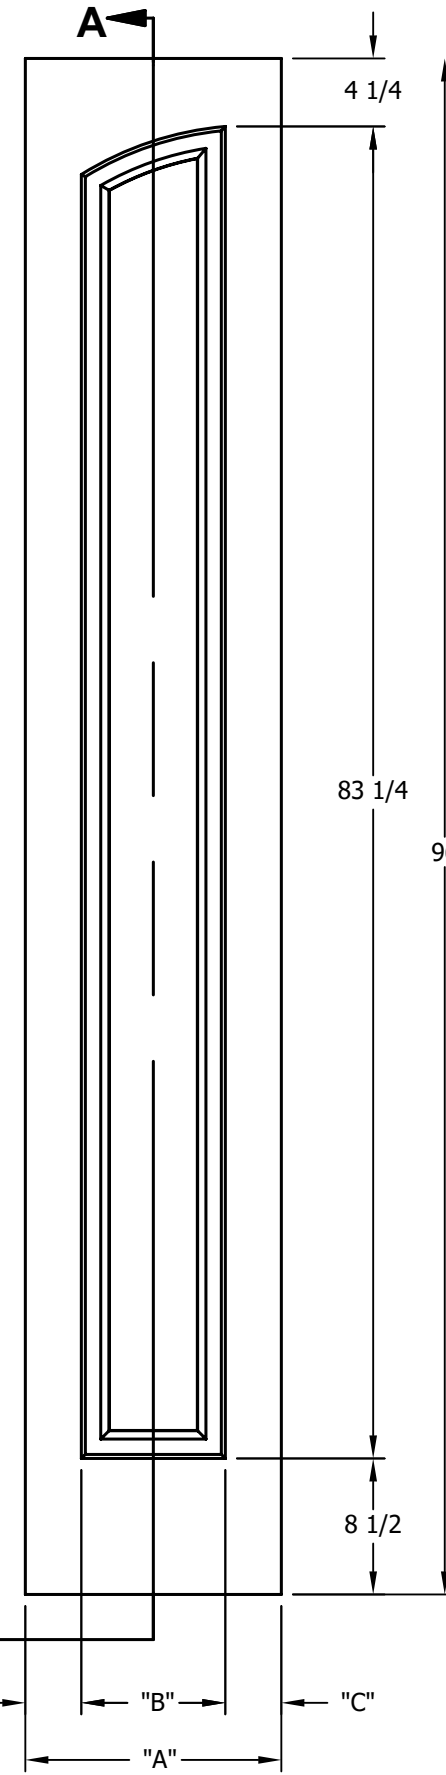

DIMENSION TABLE			
DOOR SIZE	"A"	"B"	"C"
1'-0" x 8'-0"	12"	6"	3"
1'-2" x 8'-0"	14"	7"	3 1/2"
1'-3" x 8'-0"	15"	8"	3 1/2"
1'-4" x 8'-0"	16"	9"	3 1/2"
1'-6" x 8'-0"	18"	9 3/4"	4 1/8"
1'-8" x 8'-0"	20"	11 3/4"	4 1/8"
1'-10" x 8'-0"	22"	13 3/4"	4 1/8"

CREATION DATE:	
REV. DATE:	
01/01/2021	
TITLE:	CARVED INTERIOR DOOR
DESCRIPTION:	D 2130 8'-0"