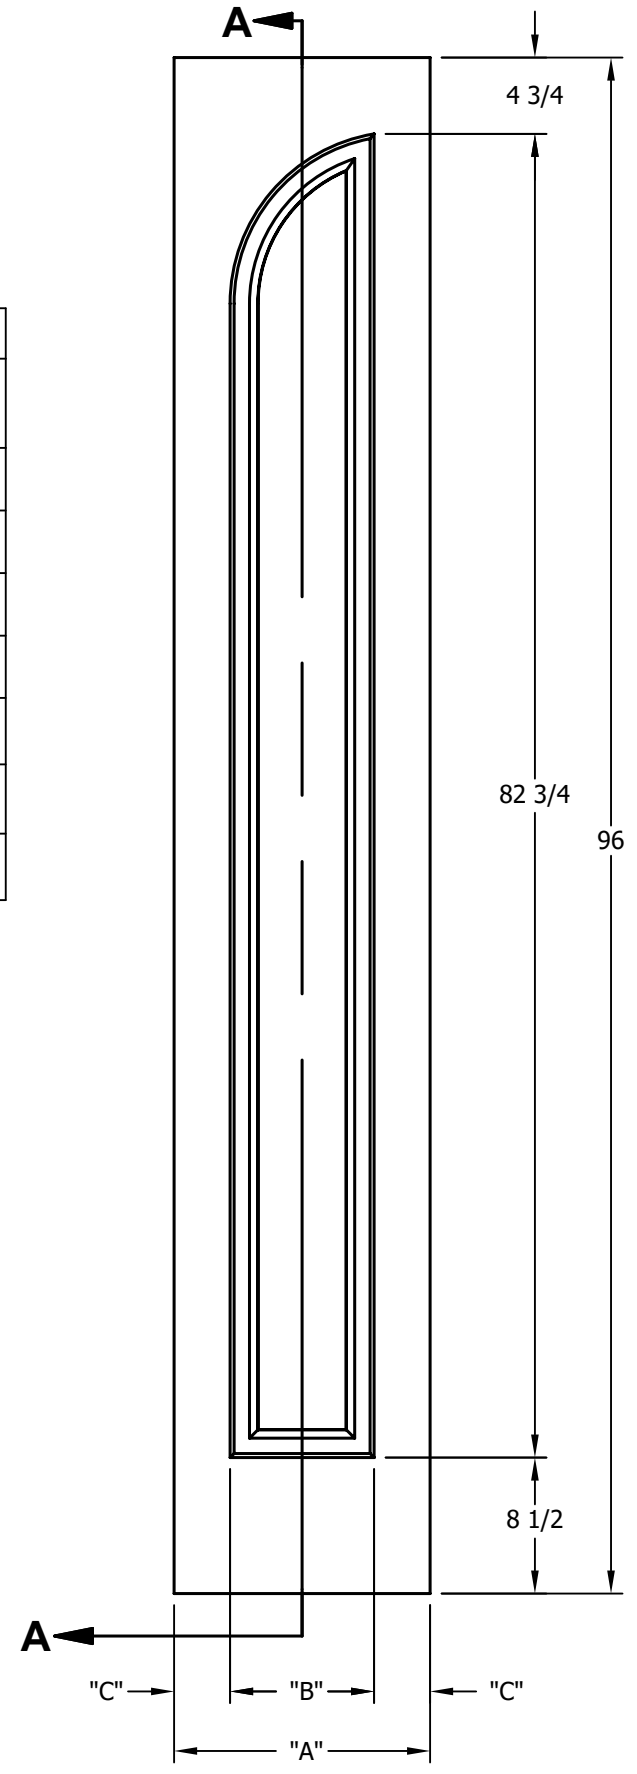

DIMENSION TABLE				
DOOR SIZE	"A"	"B"	"C"	"D"
2'-0" x 8'-0"	24"	5 3/4"	4 1/2"	3 1/2"
2'-2" x 8'-0"	26"	6 7/16"	4 1/2"	4 1/8"
2'-4" x 8'-0"	28"	7 7/16"	4 1/2"	4 1/8"
2'-6" x 8'-0"	30"	8 7/16"	4 1/2"	4 1/8"
2'-8" x 8'-0"	32"	9 7/16"	4 1/2"	4 1/8"
2'-10" x 8'-0"	34"	10 7/16"	4 1/2"	4 1/8"
3'-0" x 8'-0"	36"	11 7/16"	4 1/2"	4 1/8"