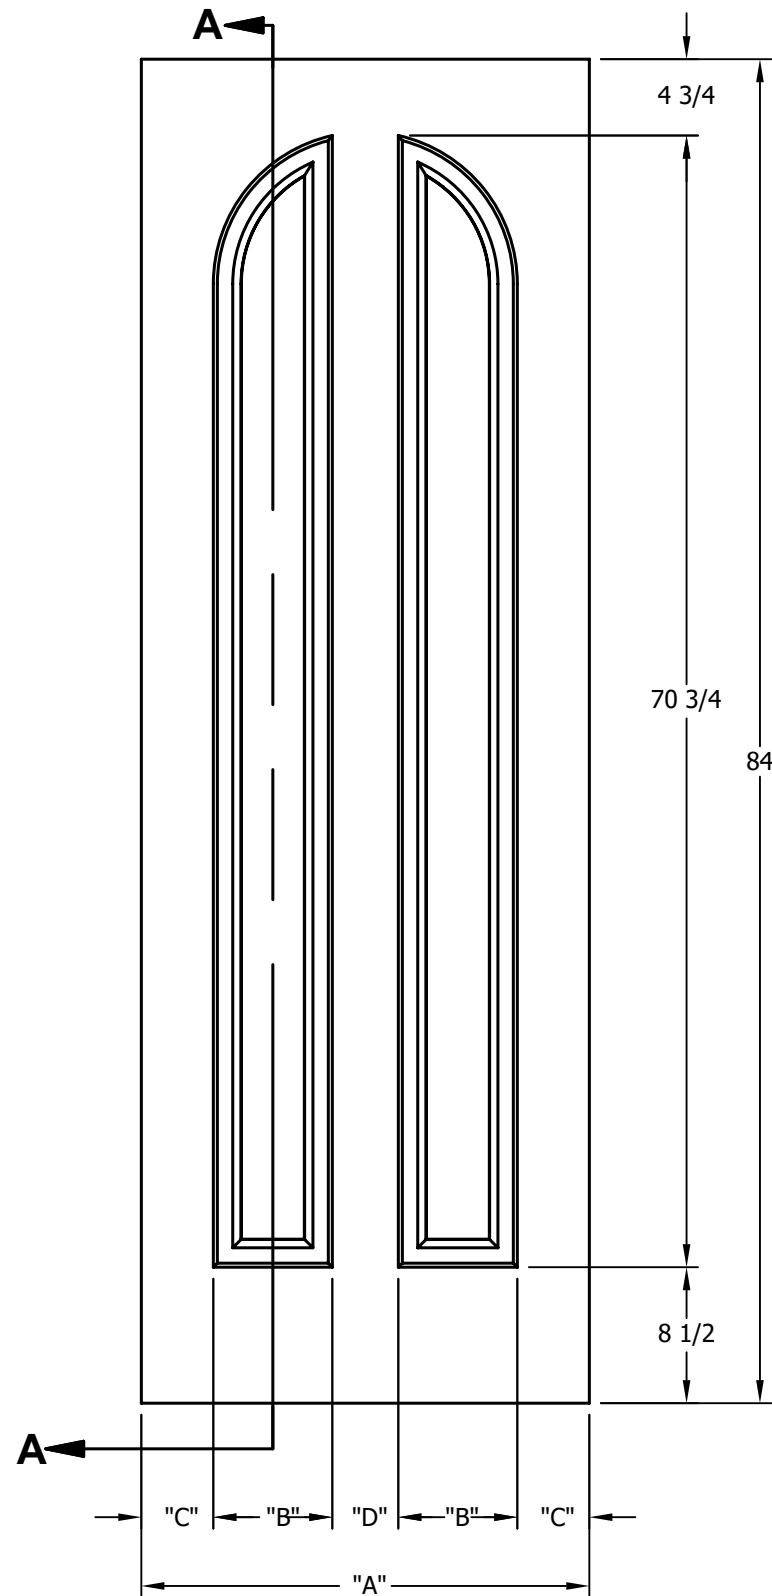

DIMENSION TABLE				
DOOR SIZE	"A"	"B"	"C"	"D"
2'-0" x 6'-8"	24"	5 3/4"	4 1/2"	3 1/2"
2'-2" x 6'-8"	26"	6 7/16"	4 1/2"	4 1/8"
2'-4" x 6'-8"	28"	7 7/16"	4 1/2"	4 1/8"
2'-6" x 6'-8"	30"	8 7/16"	4 1/2"	4 1/8"
2'-8" x 6'-8"	32"	9 7/16"	4 1/2"	4 1/8"
2'-10" x 6'-8"	34"	10 7/16"	4 1/2"	4 1/8"
3'-0" x 6'-8"	36"	11 7/16"	4 1/2"	4 1/8"

DIMENSION TABLE			
DOOR SIZE	"A"	"B"	"C"
1'-0" x 6'-8"	12"	6"	3"
1'-2" x 6'-8"	14"	7"	3 1/2"
1'-3" x 6'-8"	15"	8"	3 1/2"
1'-4" x 6'-8"	16"	9"	3 1/2"
1'-6" x 6'-8"	18"	9 3/4"	4 1/8"
1'-8" x 6'-8"	20"	11 3/4"	4 1/8"
1'-10" x 6'-8"	22"	13 3/4"	4 1/8"

CREATION DATE:	<i>Darpet</i> <small>doors & trim</small>
REV. DATE:	
01/01/2021	
TITLE:	CARVED INTERIOR DOOR
DESCRIPTION:	D 2090 6'-8"

DIMENSION TABLE				
DOOR SIZE	"A"	"B"	"C"	"D"
2'-0" x 7'-0"	24"	5 3/4"	4 1/2"	3 1/2"
2'-2" x 7'-0"	26"	6 7/16"	4 1/2"	4 1/8"
2'-4" x 7'-0"	28"	7 7/16"	4 1/2"	4 1/8"
2'-6" x 7'-0"	30"	8 7/16"	4 1/2"	4 1/8"
2'-8" x 7'-0"	32"	9 7/16"	4 1/2"	4 1/8"
2'-10" x 7'-0"	34"	10 7/16"	4 1/2"	4 1/8"
3'-0" x 7'-0"	36"	11 7/16"	4 1/2"	4 1/8"

DIMENSION TABLE			
DOOR SIZE	"A"	"B"	"C"
1'-0" x 7'-0"	12"	6"	3"
1'-2" x 7'-0"	14"	7"	3 1/2"
1'-3" x 7'-0"	15"	8"	3 1/2"
1'-4" x 7'-0"	16"	9"	3 1/2"
1'-6" x 7'-0"	18"	9 3/4"	4 1/8"
1'-8" x 7'-0"	20"	11 3/4"	4 1/8"
1'-10" x 7'-0"	22"	13 3/4"	4 1/8"