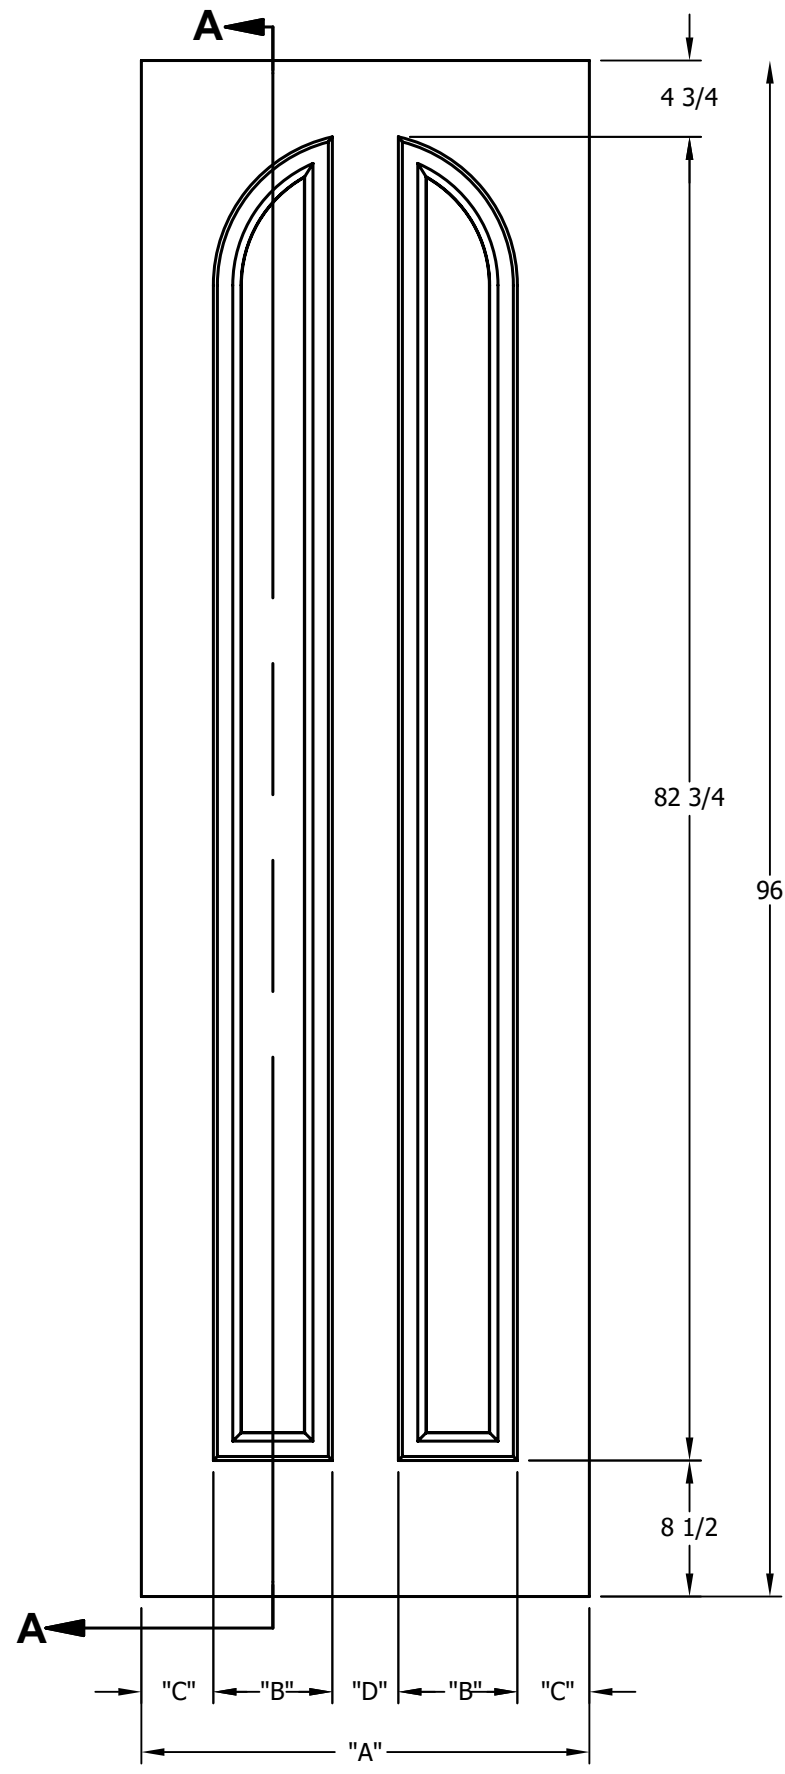

DIMENSION TABLE				
DOOR SIZE	"A"	"B"	"C"	"D"
2'-0" x 8'-0"	24"	5 3/4"	4 1/2"	3 1/2"
2'-2" x 8'-0"	26"	6 7/16"	4 1/2"	4 1/8"
2'-4" x 8'-0"	28"	7 7/16"	4 1/2"	4 1/8"
2'-6" x 8'-0"	30"	8 7/16"	4 1/2"	4 1/8"
2'-8" x 8'-0"	32"	9 7/16"	4 1/2"	4 1/8"
2'-10" x 8'-0"	34"	10 7/16"	4 1/2"	4 1/8"
3'-0" x 8'-0"	36"	11 7/16"	4 1/2"	4 1/8"

DIMENSION TABLE			
DOOR SIZE	"A"	"B"	"C"
1'-0" x 8'-0"	12"	6"	3"
1'-2" x 8'-0"	14"	7"	3 1/2"
1'-3" x 8'-0"	15"	8"	3 1/2"
1'-4" x 8'-0"	16"	9"	3 1/2"
1'-6" x 8'-0"	18"	9 3/4"	4 1/8"
1'-8" x 8'-0"	20"	11 3/4"	4 1/8"
1'-10" x 8'-0"	22"	13 3/4"	4 1/8"

CREATION DATE:	
REV. DATE: 01/01/2021	
TITLE: CARVED INTERIOR DOOR	
DESCRIPTION: D 2090 8'-0"