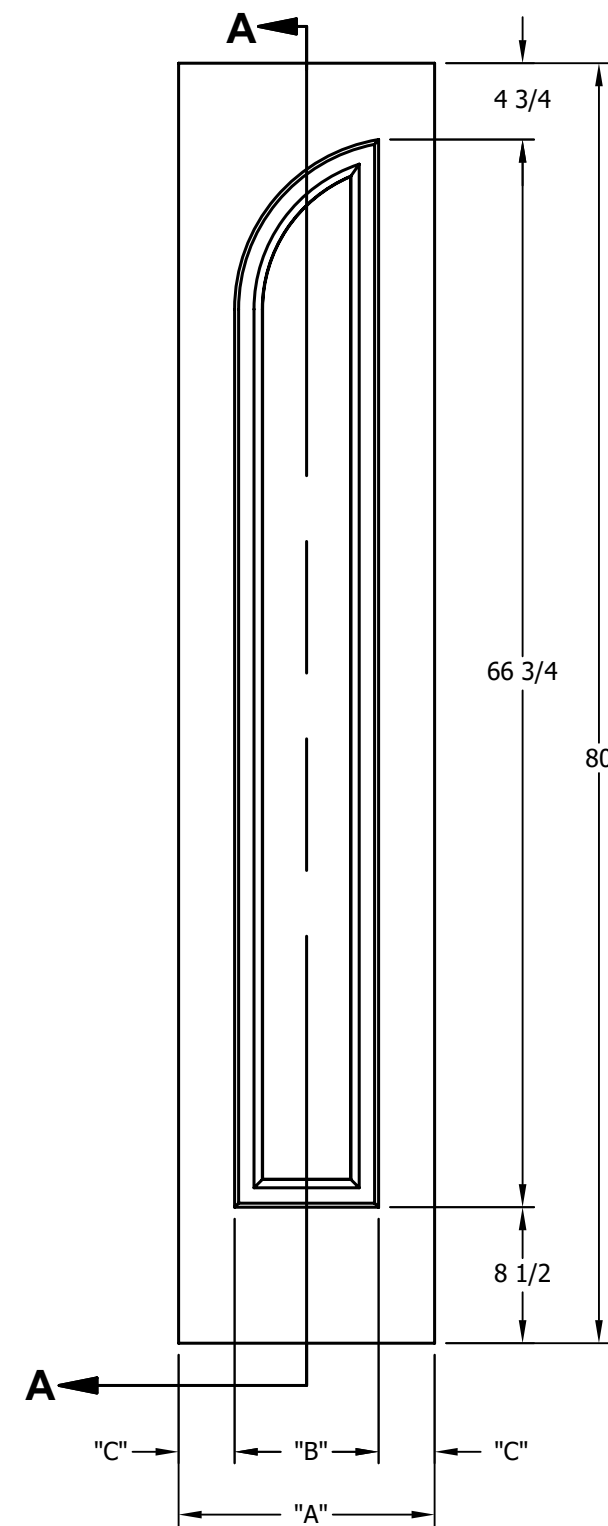

DIMENSION TABLE				
DOOR SIZE	"A"	"B"	"C"	"D"
2'-0" x 6'-8"	24"	5 3/4"	4 1/2"	3 1/2"
2'-2" x 6'-8"	26"	6 7/16"	4 1/2"	4 1/8"
2'-4" x 6'-8"	28"	7 7/16"	4 1/2"	4 1/8"
2'-6" x 6'-8"	30"	8 7/16"	4 1/2"	4 1/8"
2'-8" x 6'-8"	32"	9 7/16"	4 1/2"	4 1/8"
2'-10" x 6'-8"	34"	10 7/16"	4 1/2"	4 1/8"
3'-0" x 6'-8"	36"	11 7/16"	4 1/2"	4 1/8"

DIMENSION TABLE			
DOOR SIZE	"A"	"B"	"C"
1'-0" x 6'-8"	12"	6"	3"
1'-2" x 6'-8"	14"	7"	3 1/2"
1'-3" x 6'-8"	15"	8"	3 1/2"
1'-4" x 6'-8"	16"	9"	3 1/2"
1'-6" x 6'-8"	18"	9 3/4"	4 1/8"
1'-8" x 6'-8"	20"	11 3/4"	4 1/8"
1'-10" x 6'-8"	22"	13 3/4"	4 1/8"

CREATION DATE:	<i>Darpet</i> <small>doors & trim</small>
REV. DATE:	
01/01/2021	
TITLE:	CARVED INTERIOR DOOR
DESCRIPTION:	D 2090 6'-8"

DIMENSION TABLE				
DOOR SIZE	"A"	"B"	"C"	"D"
2'-0" x 7'-0"	24"	5 3/4"	4 1/2"	3 1/2"
2'-2" x 7'-0"	26"	6 7/16"	4 1/2"	4 1/8"
2'-4" x 7'-0"	28"	7 7/16"	4 1/2"	4 1/8"
2'-6" x 7'-0"	30"	8 7/16"	4 1/2"	4 1/8"
2'-8" x 7'-0"	32"	9 7/16"	4 1/2"	4 1/8"
2'-10" x 7'-0"	34"	10 7/16"	4 1/2"	4 1/8"
3'-0" x 7'-0"	36"	11 7/16"	4 1/2"	4 1/8"

DIMENSION TABLE			
DOOR SIZE	"A"	"B"	"C"
1'-0" x 7'-0"	12"	6"	3"
1'-2" x 7'-0"	14"	7"	3 1/2"
1'-3" x 7'-0"	15"	8"	3 1/2"
1'-4" x 7'-0"	16"	9"	3 1/2"
1'-6" x 7'-0"	18"	9 3/4"	4 1/8"
1'-8" x 7'-0"	20"	11 3/4"	4 1/8"
1'-10" x 7'-0"	22"	13 3/4"	4 1/8"