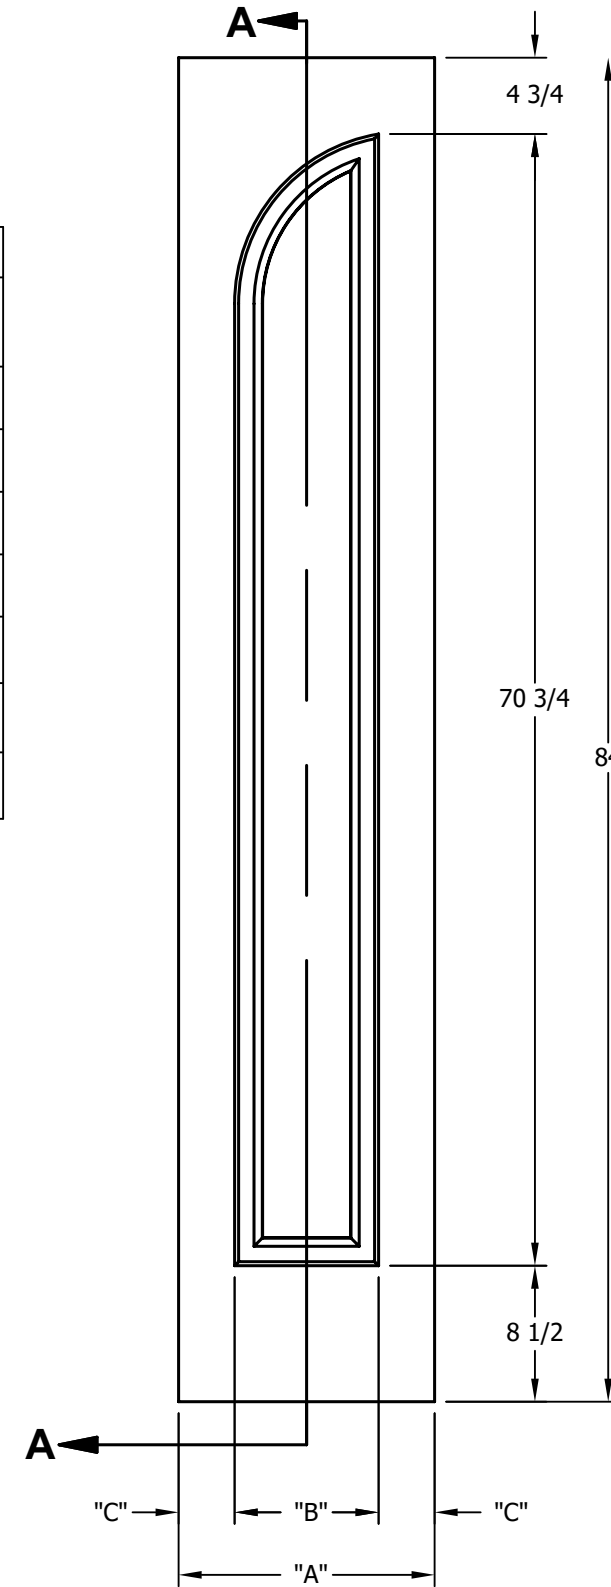

DIMENSION TABLE				
DOOR SIZE	"A"	"B"	"C"	"D"
2'-0" x 6'-8"	24"	5 3/4"	4 1/2"	3 1/2"
2'-2" x 6'-8"	26"	6 7/16"	4 1/2"	4 1/8"
2'-4" x 6'-8"	28"	7 7/16"	4 1/2"	4 1/8"
2'-6" x 6'-8"	30"	8 7/16"	4 1/2"	4 1/8"
2'-8" x 6'-8"	32"	9 7/16"	4 1/2"	4 1/8"
2'-10" x 6'-8"	34"	10 7/16"	4 1/2"	4 1/8"
3'-0" x 6'-8"	36"	11 7/16"	4 1/2"	4 1/8"

DIMENSION TABLE			
DOOR SIZE	"A"	"B"	"C"
1'-0" x 6'-8"	12"	6"	3"
1'-2" x 6'-8"	14"	7"	3 1/2"
1'-3" x 6'-8"	15"	8"	3 1/2"
1'-4" x 6'-8"	16"	9"	3 1/2"
1'-6" x 6'-8"	18"	9 3/4"	4 1/8"
1'-8" x 6'-8"	20"	11 3/4"	4 1/8"
1'-10" x 6'-8"	22"	13 3/4"	4 1/8"

CREATION DATE:	<i>Darpet</i> <small>doors & trim</small>
REV. DATE:	
01/01/2021	
TITLE:	CARVED INTERIOR DOOR
DESCRIPTION:	D 2090 6'-8"

DIMENSION TABLE				
DOOR SIZE	"A"	"B"	"C"	"D"
2'-0" x 7'-0"	24"	5 3/4"	4 1/2"	3 1/2"
2'-2" x 7'-0"	26"	6 7/16"	4 1/2"	4 1/8"
2'-4" x 7'-0"	28"	7 7/16"	4 1/2"	4 1/8"
2'-6" x 7'-0"	30"	8 7/16"	4 1/2"	4 1/8"
2'-8" x 7'-0"	32"	9 7/16"	4 1/2"	4 1/8"
2'-10" x 7'-0"	34"	10 7/16"	4 1/2"	4 1/8"
3'-0" x 7'-0"	36"	11 7/16"	4 1/2"	4 1/8"

DIMENSION TABLE			
DOOR SIZE	"A"	"B"	"C"
1'-0" x 7'-0"	12"	6"	3"
1'-2" x 7'-0"	14"	7"	3 1/2"
1'-3" x 7'-0"	15"	8"	3 1/2"
1'-4" x 7'-0"	16"	9"	3 1/2"
1'-6" x 7'-0"	18"	9 3/4"	4 1/8"
1'-8" x 7'-0"	20"	11 3/4"	4 1/8"
1'-10" x 7'-0"	22"	13 3/4"	4 1/8"