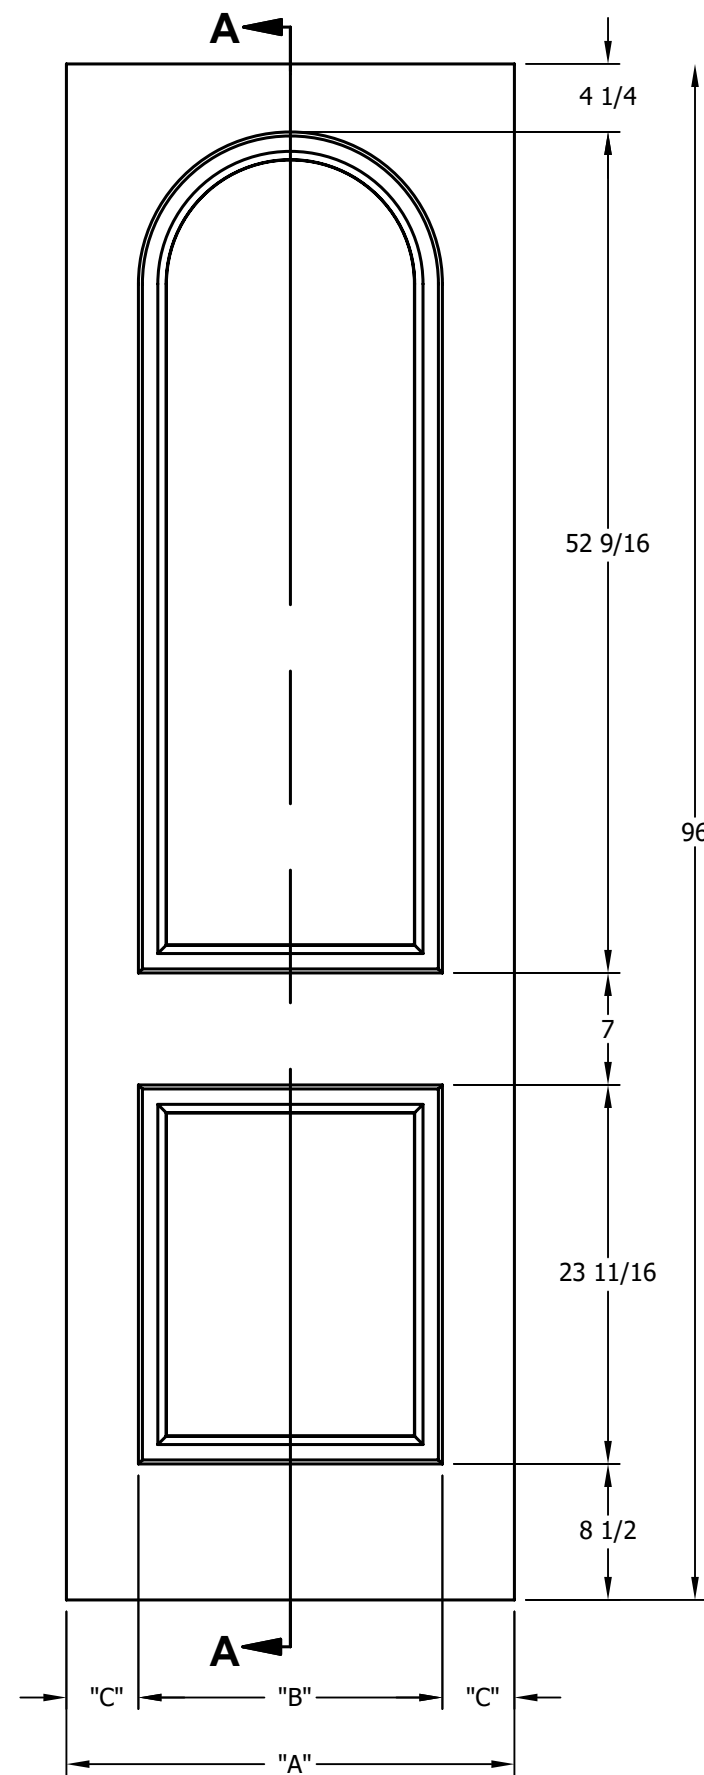

DIMENSION TABLE			
DOOR SIZE	"A"	"B"	"C"
2'-0" x 8'-0"	24"	15"	4 1/2"
2'-2" x 8'-0"	26"	17"	4 1/2"
2'-4" x 8'-0"	28"	19"	4 1/2"
2'-6" x 8'-0"	30"	21"	4 1/2"
2'-8" x 8'-0"	32"	23"	4 1/2"
2'-10" x 8'-0"	34"	25"	4 1/2"
3'-0" x 8'-0"	36"	27"	4 1/2"