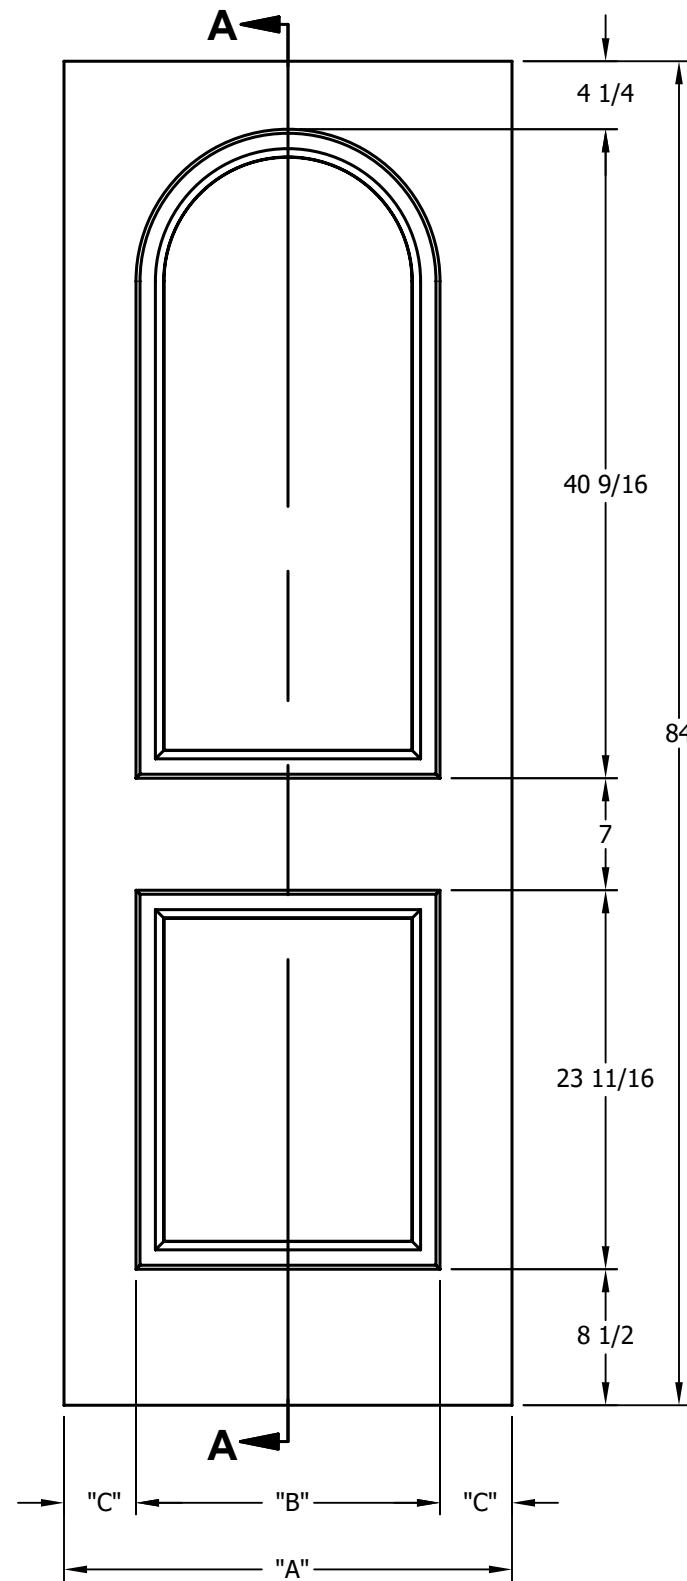

DIMENSION TABLE			
DOOR SIZE	"A"	"B"	"C"
2'-0" x 6'-8"	24"	15"	4 1/2"
2'-2" x 6'-8"	26"	17"	4 1/2"
2'-4" x 6'-8"	28"	19"	4 1/2"
2'-6" x 6'-8"	30"	21"	4 1/2"
2'-8" x 6'-8"	32"	23"	4 1/2"
2'-10" x 6'-8"	34"	25"	4 1/2"
3'-0" x 6'-8"	36"	27"	4 1/2"

DIMENSION TABLE			
DOOR SIZE	"A"	"B"	"C"
1'-0" x 6'-8"	12"	6"	3"
1'-2" x 6'-8"	14"	7"	3 1/2"
1'-3" x 6'-8"	15"	8"	3 1/2"
1'-4" x 6'-8"	16"	9"	3 1/2"
1'-6" x 6'-8"	18"	9 3/4"	4 1/8"
1'-8" x 6'-8"	20"	11 3/4"	4 1/8"
1'-10" x 6'-8"	22"	13 3/4"	4 1/8"

CREATION DATE:	<i>Darpet</i> <small>doors & trim</small>
REV. DATE: 01/01/2021	
TITLE:	CARVED INTERIOR DOOR
DESCRIPTION:	D 2070 6'-8"

DIMENSION TABLE			
DOOR SIZE	"A"	"B"	"C"
2'-0" x 7'-0"	24"	15"	4 1/2"
2'-2" x 7'-0"	26"	17"	4 1/2"
2'-4" x 7'-0"	28"	19"	4 1/2"
2'-6" x 7'-0"	30"	21"	4 1/2"
2'-8" x 7'-0"	32"	23"	4 1/2"
2'-10" x 7'-0"	34"	25"	4 1/2"
3'-0" x 7'-0"	36"	27"	4 1/2"

DIMENSION TABLE			
DOOR SIZE	"A"	"B"	"C"
1'-0" x 7'-0"	12"	6"	3"
1'-2" x 7'-0"	14"	7"	3 1/2"
1'-3" x 7'-0"	15"	8"	3 1/2"
1'-4" x 7'-0"	16"	9"	3 1/2"
1'-6" x 7'-0"	18"	9 3/4"	4 1/8"
1'-8" x 7'-0"	20"	11 3/4"	4 1/8"
1'-10" x 7'-0"	22"	13 3/4"	4 1/8"