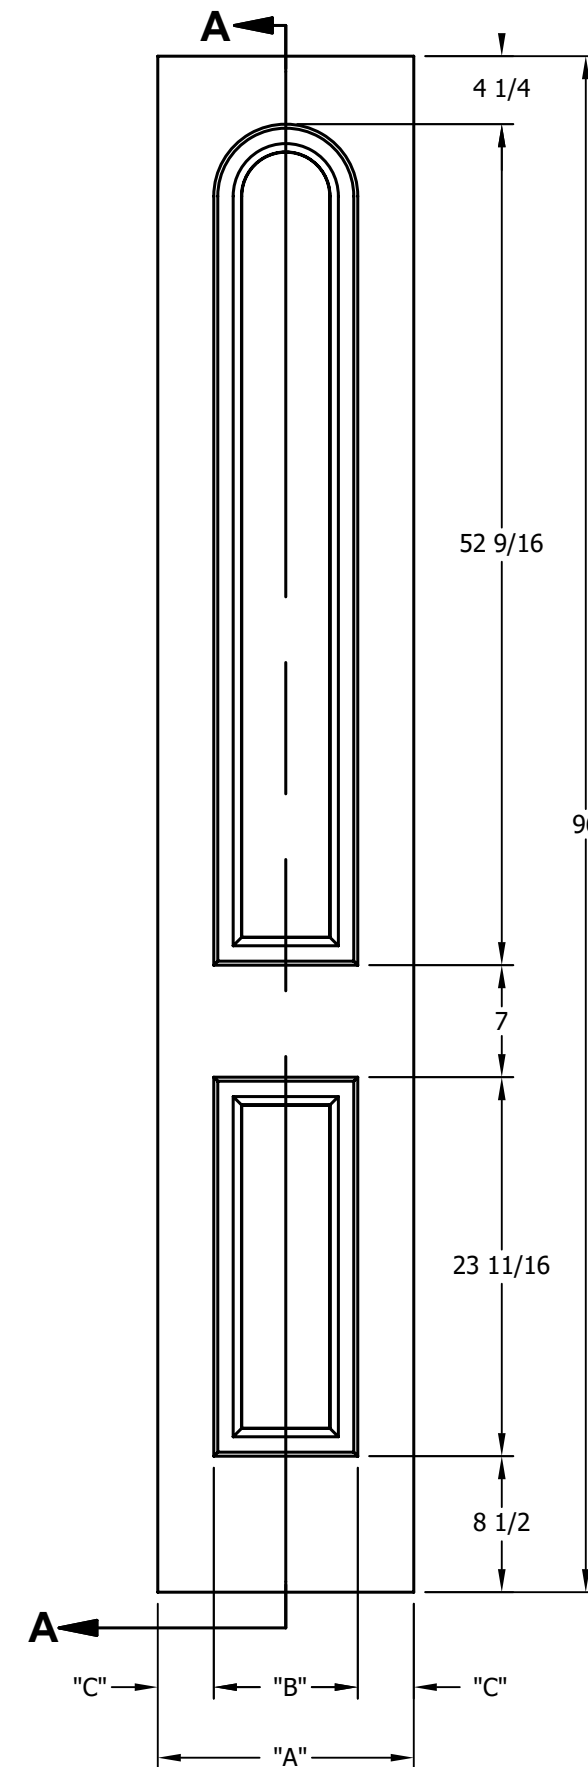

DIMENSION TABLE			
DOOR SIZE	"A"	"B"	"C"
1'-0" x 8'-0"	12"	6"	3"
1'-2" x 8'-0"	14"	7"	3 1/2"
1'-3" x 8'-0"	15"	8"	3 1/2"
1'-4" x 8'-0"	16"	9"	3 1/2"
1'-6" x 8'-0"	18"	9 3/4"	4 1/8"
1'-8" x 8'-0"	20"	11 3/4"	4 1/8"
1'-10" x 8'-0"	22"	13 3/4"	4 1/8"

CREATION DATE:	<i>Darpet</i> doors & trim
REV. DATE: 01/01/2021	
TITLE:	CARVED INTERIOR DOOR
DESCRIPTION:	D 2070 8'-0"