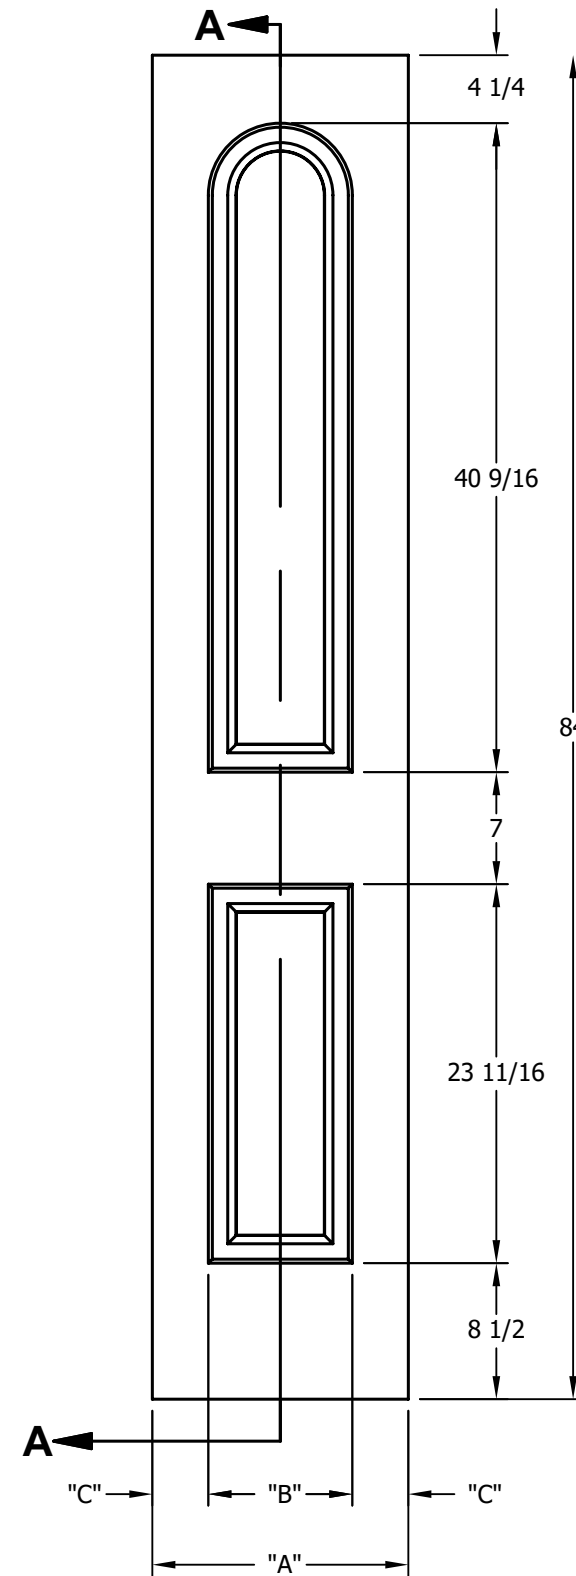

DIMENSION TABLE			
DOOR SIZE	"A"	"B"	"C"
2'-0" x 6'-8"	24"	15"	4 1/2"
2'-2" x 6'-8"	26"	17"	4 1/2"
2'-4" x 6'-8"	28"	19"	4 1/2"
2'-6" x 6'-8"	30"	21"	4 1/2"
2'-8" x 6'-8"	32"	23"	4 1/2"
2'-10" x 6'-8"	34"	25"	4 1/2"
3'-0" x 6'-8"	36"	27"	4 1/2"

DIMENSION TABLE			
DOOR SIZE	"A"	"B"	"C"
1'-0" x 6'-8"	12"	6"	3"
1'-2" x 6'-8"	14"	7"	3 1/2"
1'-3" x 6'-8"	15"	8"	3 1/2"
1'-4" x 6'-8"	16"	9"	3 1/2"
1'-6" x 6'-8"	18"	9 3/4"	4 1/8"
1'-8" x 6'-8"	20"	11 3/4"	4 1/8"
1'-10" x 6'-8"	22"	13 3/4"	4 1/8"

CREATION DATE:	<i>Darpet</i> <small>doors & trim</small>
REV. DATE: 01/01/2021	
TITLE:	CARVED INTERIOR DOOR
DESCRIPTION:	D 2070 6'-8"

DIMENSION TABLE			
DOOR SIZE	"A"	"B"	"C"
2'-0" x 7'-0"	24"	15"	4 1/2"
2'-2" x 7'-0"	26"	17"	4 1/2"
2'-4" x 7'-0"	28"	19"	4 1/2"
2'-6" x 7'-0"	30"	21"	4 1/2"
2'-8" x 7'-0"	32"	23"	4 1/2"
2'-10" x 7'-0"	34"	25"	4 1/2"
3'-0" x 7'-0"	36"	27"	4 1/2"

DIMENSION TABLE			
DOOR SIZE	"A"	"B"	"C"
1'-0" x 7'-0"	12"	6"	3"
1'-2" x 7'-0"	14"	7"	3 1/2"
1'-3" x 7'-0"	15"	8"	3 1/2"
1'-4" x 7'-0"	16"	9"	3 1/2"
1'-6" x 7'-0"	18"	9 3/4"	4 1/8"
1'-8" x 7'-0"	20"	11 3/4"	4 1/8"
1'-10" x 7'-0"	22"	13 3/4"	4 1/8"