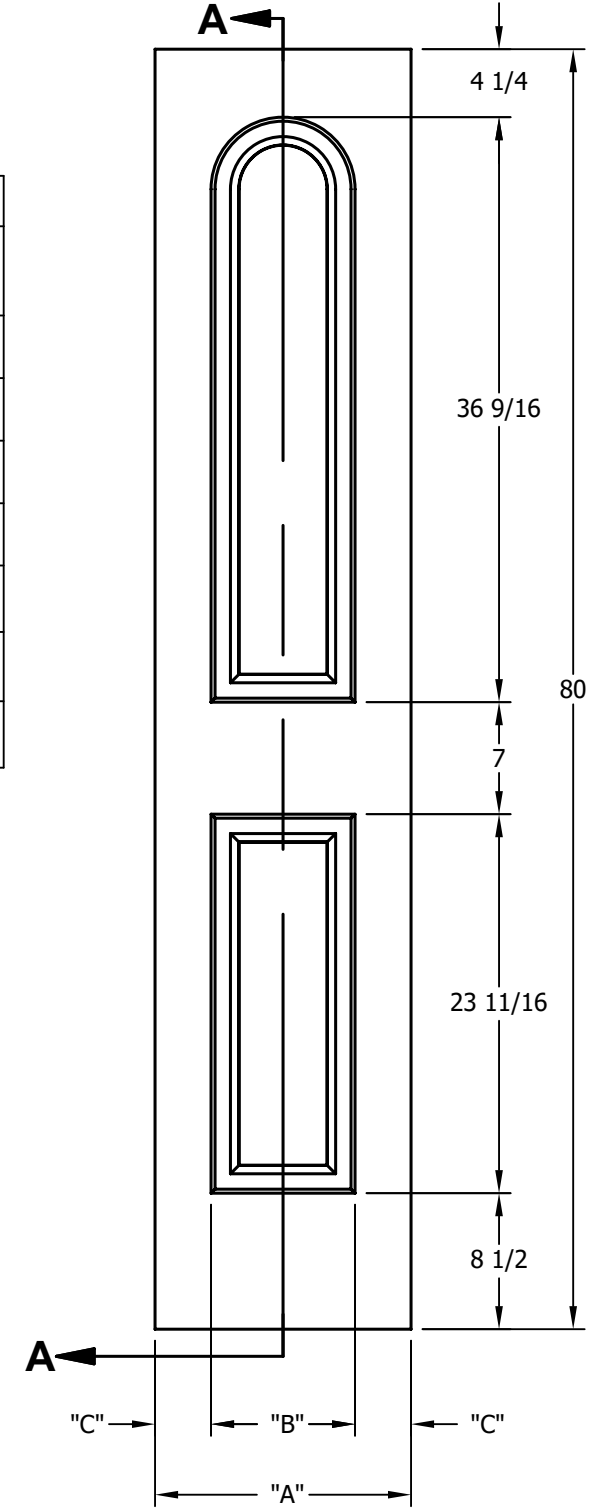

DIMENSION TABLE			
DOOR SIZE	"A"	"B"	"C"
2'-0" x 6'-8"	24"	15"	4 1/2"
2'-2" x 6'-8"	26"	17"	4 1/2"
2'-4" x 6'-8"	28"	19"	4 1/2"
2'-6" x 6'-8"	30"	21"	4 1/2"
2'-8" x 6'-8"	32"	23"	4 1/2"
2'-10" x 6'-8"	34"	25"	4 1/2"
3'-0" x 6'-8"	36"	27"	4 1/2"

DIMENSION TABLE			
DOOR SIZE	"A"	"B"	"C"
1'-0" x 6'-8"	12"	6"	3"
1'-2" x 6'-8"	14"	7"	3 1/2"
1'-3" x 6'-8"	15"	8"	3 1/2"
1'-4" x 6'-8"	16"	9"	3 1/2"
1'-6" x 6'-8"	18"	9 3/4"	4 1/8"
1'-8" x 6'-8"	20"	11 3/4"	4 1/8"
1'-10" x 6'-8"	22"	13 3/4"	4 1/8"

CREATION DATE:	<i>Darpet</i> <small>doors & trim</small>
REV. DATE: 01/01/2021	
TITLE:	CARVED INTERIOR DOOR
DESCRIPTION:	D 2070 6'-8"

DIMENSION TABLE			
DOOR SIZE	"A"	"B"	"C"
2'-0" x 7'-0"	24"	15"	4 1/2"
2'-2" x 7'-0"	26"	17"	4 1/2"
2'-4" x 7'-0"	28"	19"	4 1/2"
2'-6" x 7'-0"	30"	21"	4 1/2"
2'-8" x 7'-0"	32"	23"	4 1/2"
2'-10" x 7'-0"	34"	25"	4 1/2"
3'-0" x 7'-0"	36"	27"	4 1/2"

DIMENSION TABLE			
DOOR SIZE	"A"	"B"	"C"
1'-0" x 7'-0"	12"	6"	3"
1'-2" x 7'-0"	14"	7"	3 1/2"
1'-3" x 7'-0"	15"	8"	3 1/2"
1'-4" x 7'-0"	16"	9"	3 1/2"
1'-6" x 7'-0"	18"	9 3/4"	4 1/8"
1'-8" x 7'-0"	20"	11 3/4"	4 1/8"
1'-10" x 7'-0"	22"	13 3/4"	4 1/8"