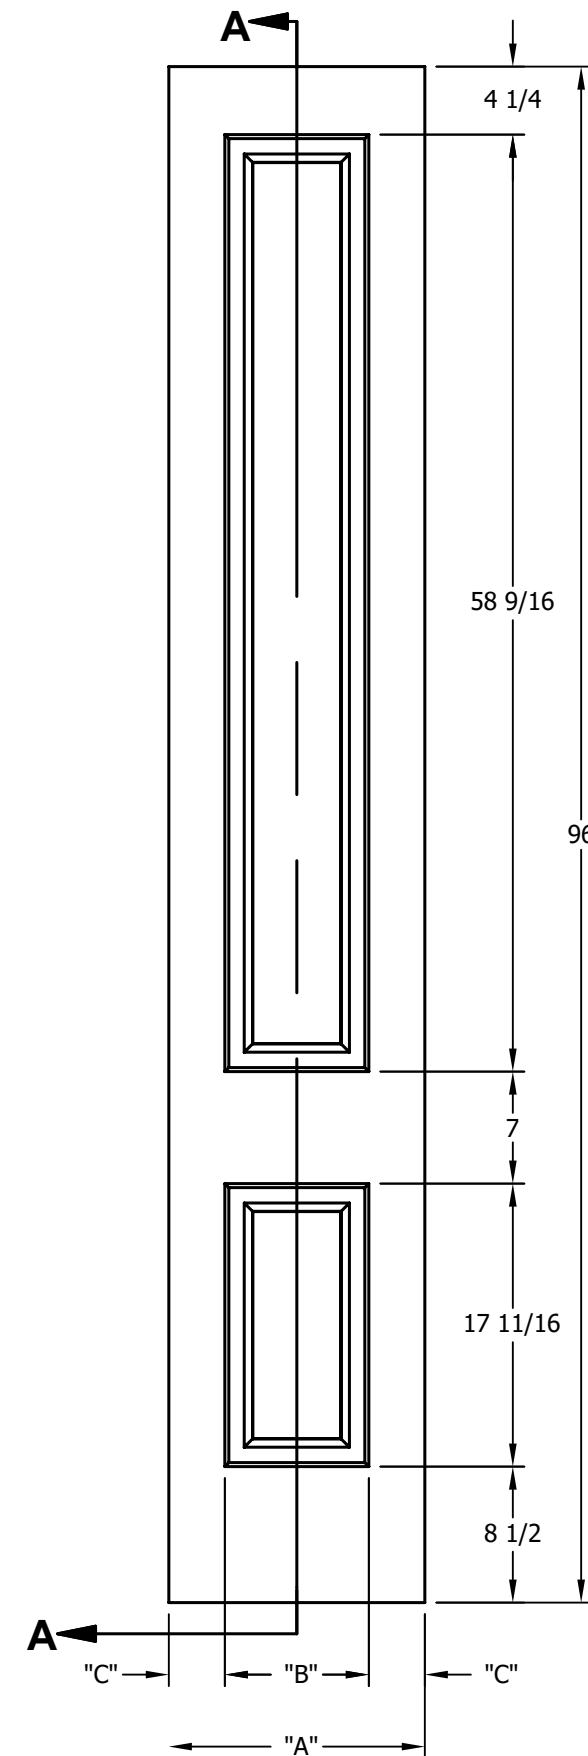

DIMENSION TABLE			
DOOR SIZE	"A"	"B"	"C"
1'-0" x 8'-0"	12"	6"	3"
1'-2" x 8'-0"	14"	7"	3 1/2"
1'-3" x 8'-0"	15"	8"	3 1/2"
1'-4" x 8'-0"	16"	9"	3 1/2"
1'-6" x 8'-0"	18"	9 3/4"	4 1/8"
1'-8" x 8'-0"	20"	11 3/4"	4 1/8"
1'-10" x 8'-0"	22"	13 3/4"	4 1/8"

CREATION DATE:	<i>Darpet</i> doors & trim
REV. DATE: 01/01/2021	
TITLE:	CARVED INTERIOR DOOR
DESCRIPTION:	D 2060 8'-0"