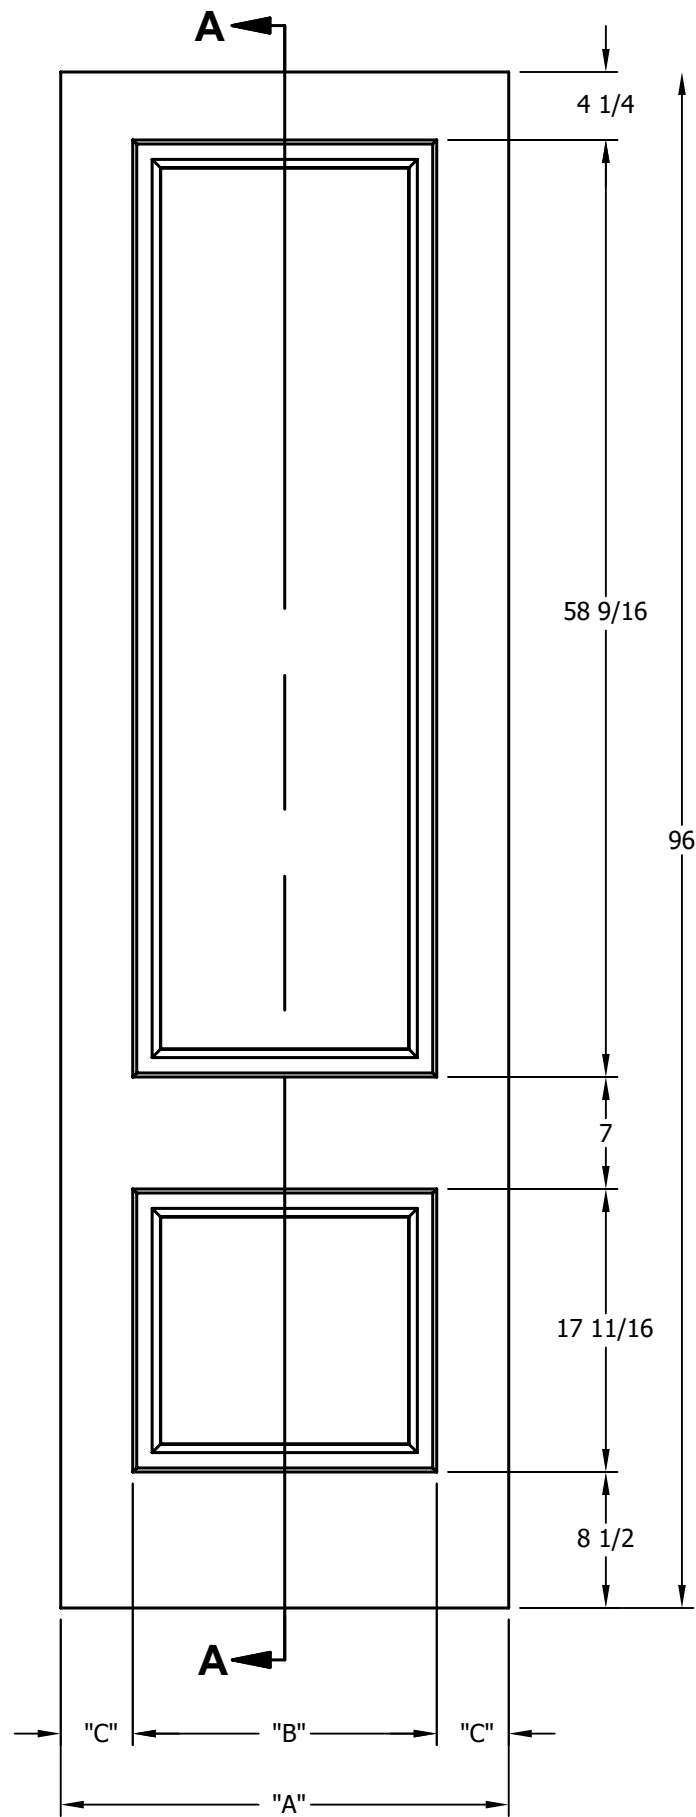

DIMENSION TABLE			
DOOR SIZE	"A"	"B"	"C"
2'-0" x 8'-0"	24"	15"	4 1/2"
2'-2" x 8'-0"	26"	17"	4 1/2"
2'-4" x 8'-0"	28"	19"	4 1/2"
2'-6" x 8'-0"	30"	21"	4 1/2"
2'-8" x 8'-0"	32"	23"	4 1/2"
2'-10" x 8'-0"	34"	25"	4 1/2"
3'-0" x 8'-0"	36"	27"	4 1/2"