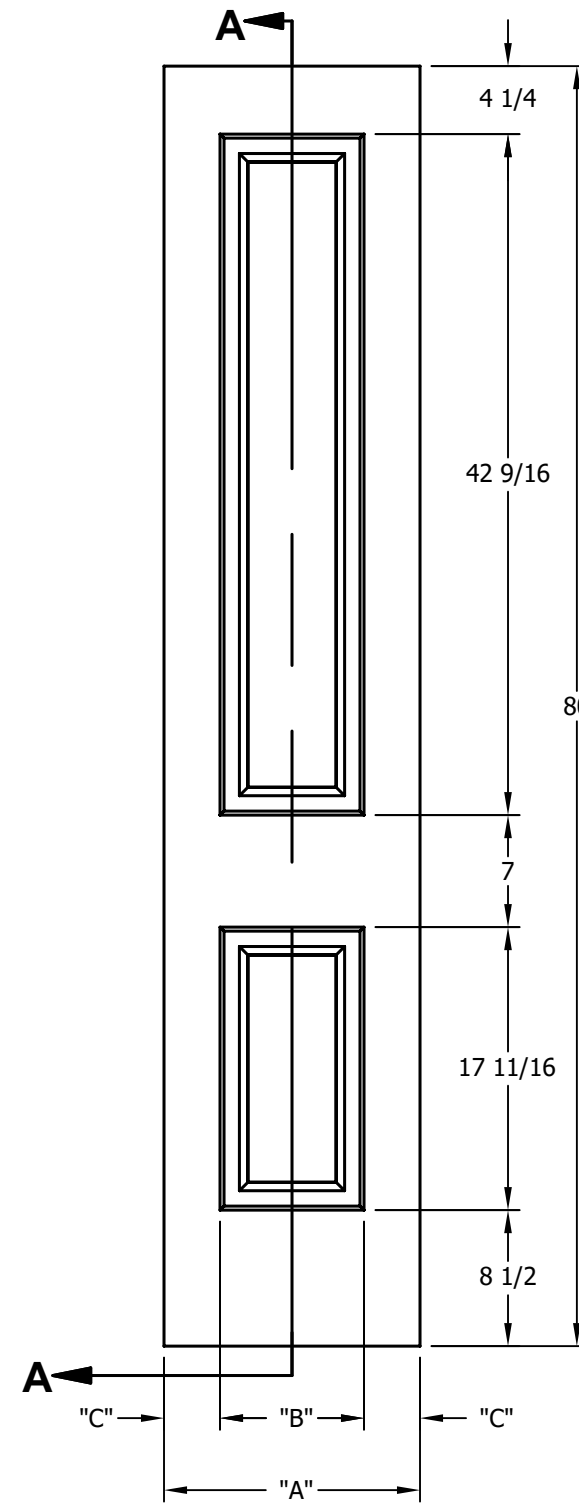

DIMENSION TABLE			
DOOR SIZE	"A"	"B"	"C"
2'-0" x 6'-8"	24"	15"	4 1/2"
2'-2" x 6'-8"	26"	17"	4 1/2"
2'-4" x 6'-8"	28"	19"	4 1/2"
2'-6" x 6'-8"	30"	21"	4 1/2"
2'-8" x 6'-8"	32"	23"	4 1/2"
2'-10" x 6'-8"	34"	25"	4 1/2"
3'-0" x 6'-8"	36"	27"	4 1/2"

DIMENSION TABLE			
DOOR SIZE	"A"	"B"	"C"
1'-0" x 6'-8"	12"	6"	3"
1'-2" x 6'-8"	14"	7"	3 1/2"
1'-3" x 6'-8"	15"	8"	3 1/2"
1'-4" x 6'-8"	16"	9"	3 1/2"
1'-6" x 6'-8"	18"	9 3/4"	4 1/8"
1'-8" x 6'-8"	20"	11 3/4"	4 1/8"
1'-10" x 6'-8"	22"	13 3/4"	4 1/8"

CREATION DATE:	<b>Darpet</b> <small>doors &amp; trim</small>
REV. DATE:	
01/01/2021	
TITLE:	<b>CARVED INTERIOR DOOR</b>
DESCRIPTION:	<b>D 2060 6'-8"</b>

DIMENSION TABLE			
DOOR SIZE	"A"	"B"	"C"
2'-0" x 7'-0"	24"	15"	4 1/2"
2'-2" x 7'-0"	26"	17"	4 1/2"
2'-4" x 7'-0"	28"	19"	4 1/2"
2'-6" x 7'-0"	30"	21"	4 1/2"
2'-8" x 7'-0"	32"	23"	4 1/2"
2'-10" x 7'-0"	34"	25"	4 1/2"
3'-0" x 7'-0"	36"	27"	4 1/2"

DIMENSION TABLE			
DOOR SIZE	"A"	"B"	"C"
1'-0" x 7'-0"	12"	6"	3"
1'-2" x 7'-0"	14"	7"	3 1/2"
1'-3" x 7'-0"	15"	8"	3 1/2"
1'-4" x 7'-0"	16"	9"	3 1/2"
1'-6" x 7'-0"	18"	9 3/4"	4 1/8"
1'-8" x 7'-0"	20"	11 3/4"	4 1/8"
1'-10" x 7'-0"	22"	13 3/4"	4 1/8"