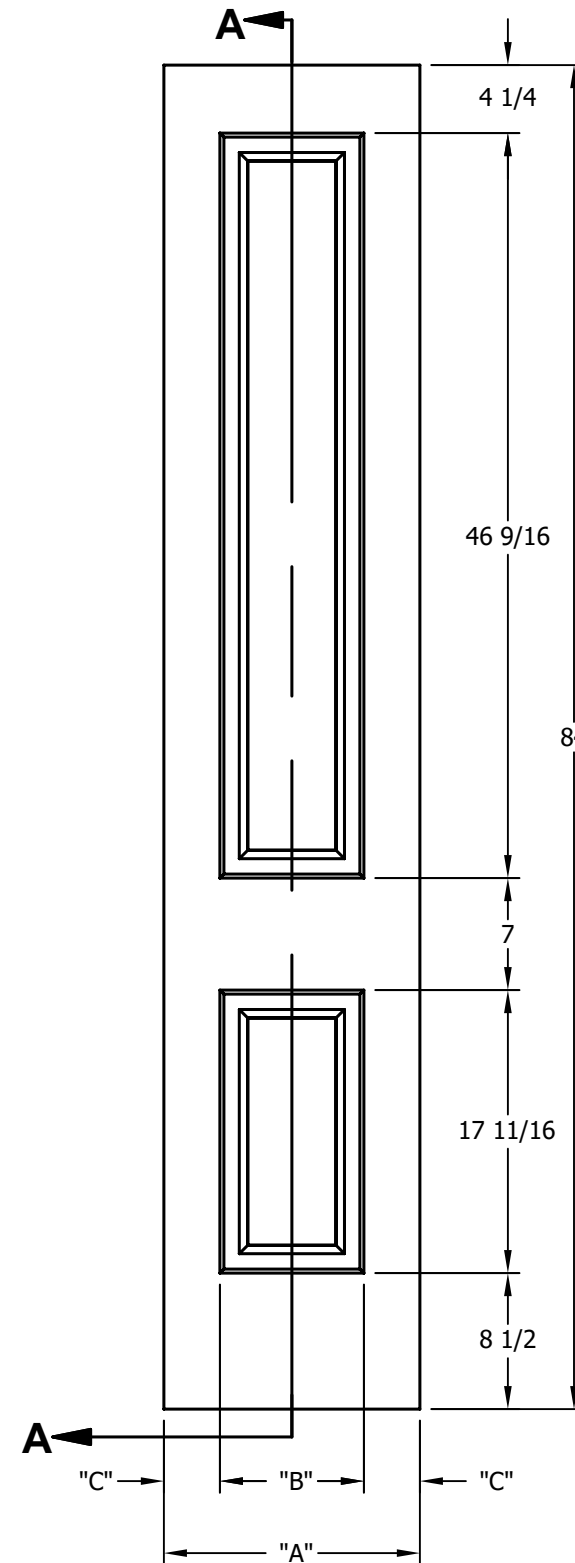

DIMENSION TABLE			
DOOR SIZE	"A"	"B"	"C"
2'-0" x 6'-8"	24"	15"	4 1/2"
2'-2" x 6'-8"	26"	17"	4 1/2"
2'-4" x 6'-8"	28"	19"	4 1/2"
2'-6" x 6'-8"	30"	21"	4 1/2"
2'-8" x 6'-8"	32"	23"	4 1/2"
2'-10" x 6'-8"	34"	25"	4 1/2"
3'-0" x 6'-8"	36"	27"	4 1/2"

DIMENSION TABLE			
DOOR SIZE	"A"	"B"	"C"
1'-0" x 6'-8"	12"	6"	3"
1'-2" x 6'-8"	14"	7"	3 1/2"
1'-3" x 6'-8"	15"	8"	3 1/2"
1'-4" x 6'-8"	16"	9"	3 1/2"
1'-6" x 6'-8"	18"	9 3/4"	4 1/8"
1'-8" x 6'-8"	20"	11 3/4"	4 1/8"
1'-10" x 6'-8"	22"	13 3/4"	4 1/8"

CREATION DATE:	<b>Darpet</b> <small>doors &amp; trim</small>
REV. DATE:	
01/01/2021	
TITLE:	<b>CARVED INTERIOR DOOR</b>
DESCRIPTION:	<b>D 2060 6'-8"</b>

DIMENSION TABLE			
DOOR SIZE	"A"	"B"	"C"
2'-0" x 7'-0"	24"	15"	4 1/2"
2'-2" x 7'-0"	26"	17"	4 1/2"
2'-4" x 7'-0"	28"	19"	4 1/2"
2'-6" x 7'-0"	30"	21"	4 1/2"
2'-8" x 7'-0"	32"	23"	4 1/2"
2'-10" x 7'-0"	34"	25"	4 1/2"
3'-0" x 7'-0"	36"	27"	4 1/2"

DIMENSION TABLE			
DOOR SIZE	"A"	"B"	"C"
1'-0" x 7'-0"	12"	6"	3"
1'-2" x 7'-0"	14"	7"	3 1/2"
1'-3" x 7'-0"	15"	8"	3 1/2"
1'-4" x 7'-0"	16"	9"	3 1/2"
1'-6" x 7'-0"	18"	9 3/4"	4 1/8"
1'-8" x 7'-0"	20"	11 3/4"	4 1/8"
1'-10" x 7'-0"	22"	13 3/4"	4 1/8"