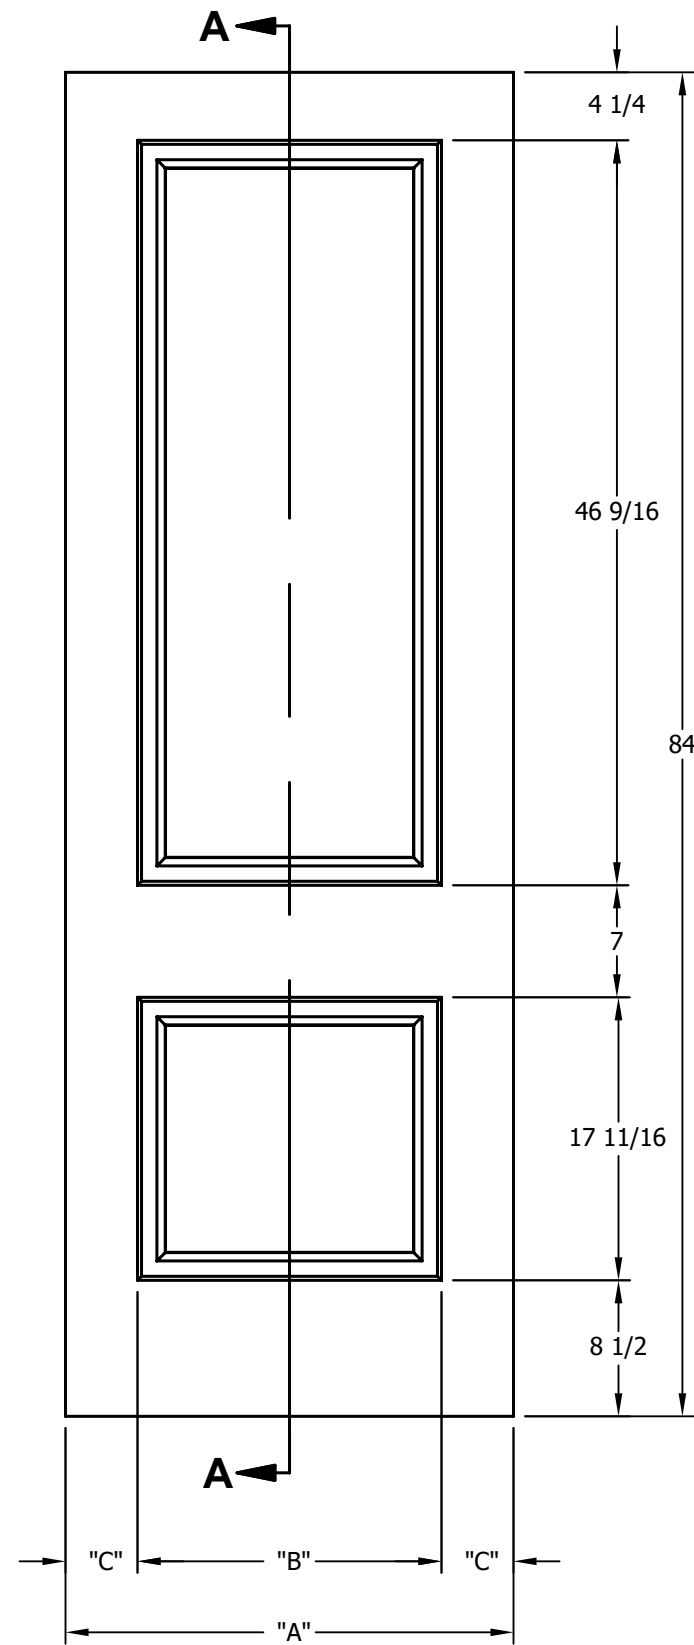

DIMENSION TABLE			
DOOR SIZE	"A"	"B"	"C"
2'-0" x 6'-8"	24"	15"	4 1/2"
2'-2" x 6'-8"	26"	17"	4 1/2"
2'-4" x 6'-8"	28"	19"	4 1/2"
2'-6" x 6'-8"	30"	21"	4 1/2"
2'-8" x 6'-8"	32"	23"	4 1/2"
2'-10" x 6'-8"	34"	25"	4 1/2"
3'-0" x 6'-8"	36"	27"	4 1/2"

DIMENSION TABLE			
DOOR SIZE	"A"	"B"	"C"
1'-0" x 6'-8"	12"	6"	3"
1'-2" x 6'-8"	14"	7"	3 1/2"
1'-3" x 6'-8"	15"	8"	3 1/2"
1'-4" x 6'-8"	16"	9"	3 1/2"
1'-6" x 6'-8"	18"	9 3/4"	4 1/8"
1'-8" x 6'-8"	20"	11 3/4"	4 1/8"
1'-10" x 6'-8"	22"	13 3/4"	4 1/8"

CREATION DATE:	<b>Darpet</b> <small>doors &amp; trim</small>
REV. DATE:	
01/01/2021	
TITLE:	<b>CARVED INTERIOR DOOR</b>
DESCRIPTION:	<b>D 2060 6'-8"</b>

DIMENSION TABLE			
DOOR SIZE	"A"	"B"	"C"
2'-0" x 7'-0"	24"	15"	4 1/2"
2'-2" x 7'-0"	26"	17"	4 1/2"
2'-4" x 7'-0"	28"	19"	4 1/2"
2'-6" x 7'-0"	30"	21"	4 1/2"
2'-8" x 7'-0"	32"	23"	4 1/2"
2'-10" x 7'-0"	34"	25"	4 1/2"
3'-0" x 7'-0"	36"	27"	4 1/2"

DIMENSION TABLE			
DOOR SIZE	"A"	"B"	"C"
1'-0" x 7'-0"	12"	6"	3"
1'-2" x 7'-0"	14"	7"	3 1/2"
1'-3" x 7'-0"	15"	8"	3 1/2"
1'-4" x 7'-0"	16"	9"	3 1/2"
1'-6" x 7'-0"	18"	9 3/4"	4 1/8"
1'-8" x 7'-0"	20"	11 3/4"	4 1/8"
1'-10" x 7'-0"	22"	13 3/4"	4 1/8"