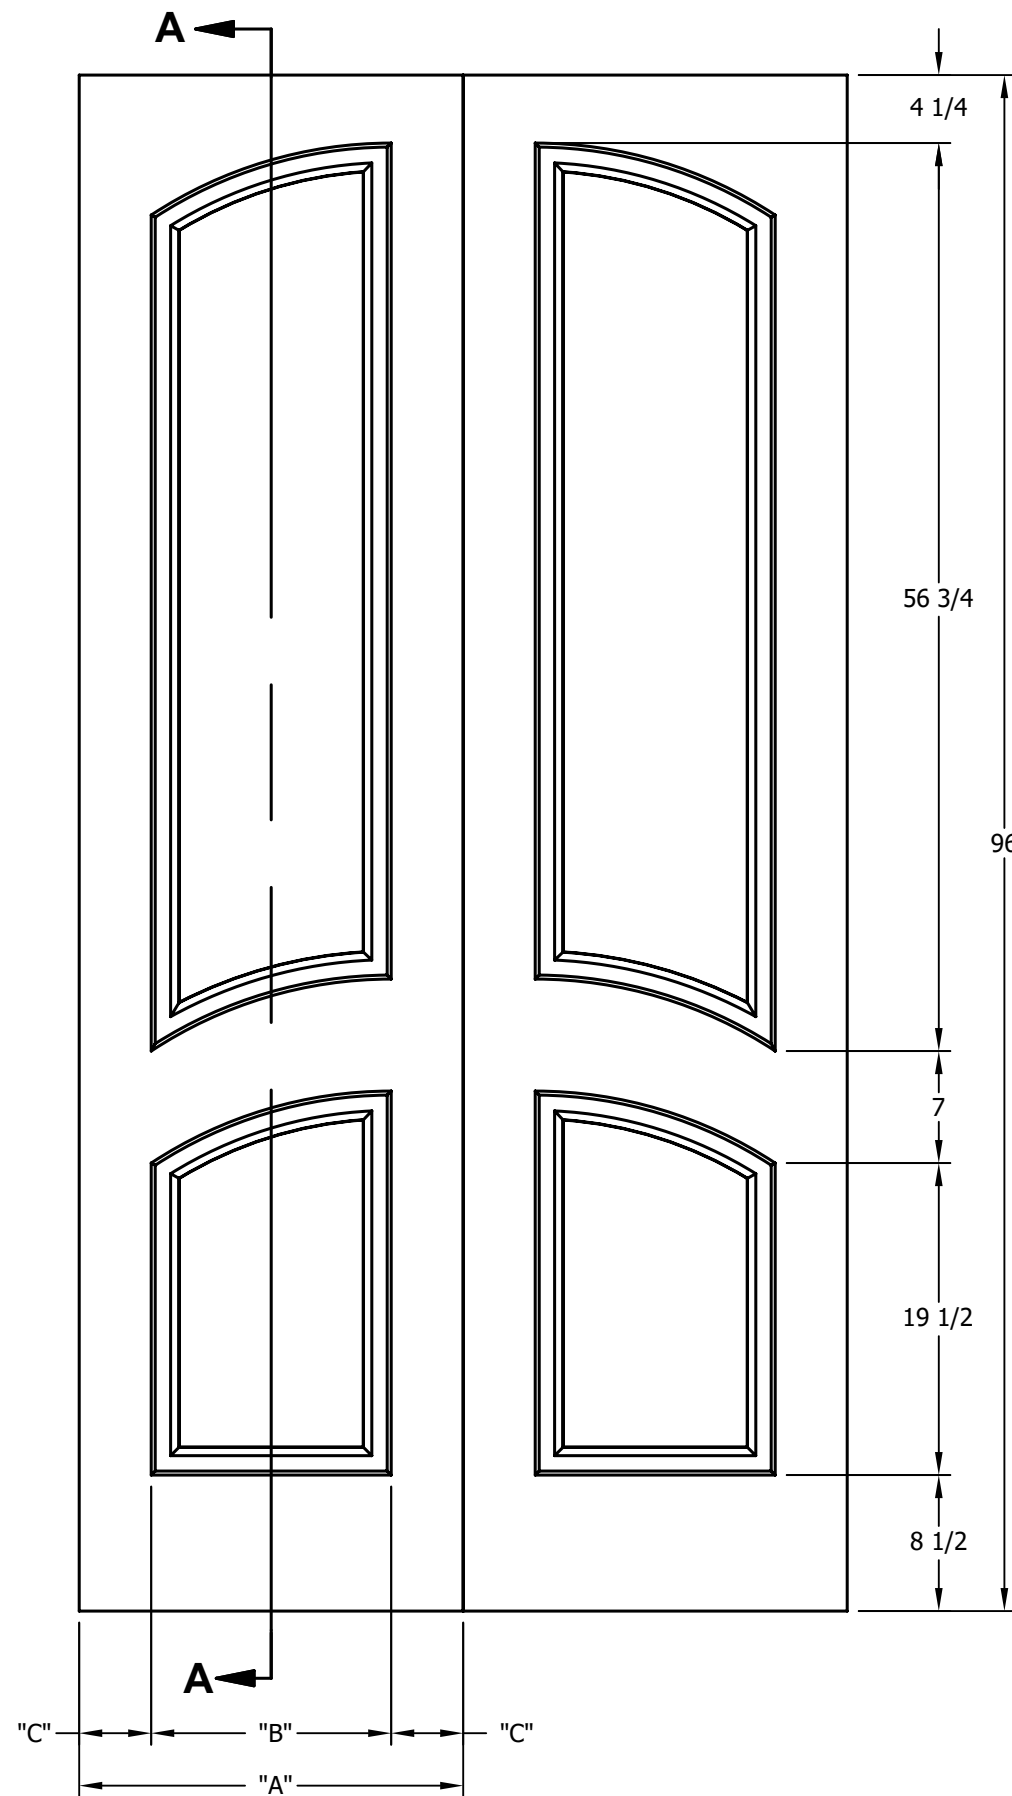

DIMENSION TABLE			
DOOR SIZE	"A"	"B"	"C"
1'-0" x 8'-0"	12"	6"	3"
1'-2" x 8'-0"	14"	7"	3 1/2"
1'-3" x 8'-0"	15"	8"	3 1/2"
1'-4" x 8'-0"	16"	9"	3 1/2"
1'-6" x 8'-0"	18"	9 3/4"	4 1/8"
1'-8" x 8'-0"	20"	11 3/4"	4 1/8"
1'-10" x 8'-0"	22"	13 3/4"	4 1/8"

CREATION DATE:	<i>Darpet</i> doors & trim
REV. DATE: 01/01/2021	
TITLE:	CARVED INTERIOR DOOR
DESCRIPTION:	D 2050 8'-0"

DIMENSION TABLE			
DOOR SIZE	"A"	"B"	"C"
4'-0" x 6'-8"	24"	15"	4 1/2"
4'-4" x 6'-8"	26"	17"	4 1/2"
4'-8" x 6'-8"	28"	19"	4 1/2"
5'-0" x 6'-8"	30"	21"	4 1/2"
5'-4" x 6'-8"	32"	23"	4 1/2"
5'-8" x 6'-8"	34"	25"	4 1/2"
6'-0" x 6'-8"	36"	27"	4 1/2"

CREATION DATE:	<i>Darpet</i> doors & trim inc.
REV. DATE:	
TITLE:	CARVED INTERIOR DOOR
DESCRIPTION:	D 2050 COMMON CURVE 6'8"

DIMENSION TABLE			
DOOR SIZE	"A"	"B"	"C"
4'-0" x 6'-8"	24"	15"	4 1/2"
4'-4" x 6'-8"	26"	17"	4 1/2"
4'-8" x 6'-8"	28"	19"	4 1/2"
5'-0" x 6'-8"	30"	21"	4 1/2"
5'-4" x 6'-8"	32"	23"	4 1/2"
5'-8" x 6'-8"	34"	25"	4 1/2"
6'-0" x 6'-8"	36"	27"	4 1/2"

CREATION DATE:	<i>Darpet</i> doors & trim
REV. DATE:	
TITLE:	CARVED INTERIOR DOOR
DESCRIPTION:	D 2050 COMMON CURVE 6'8"

DIMENSION TABLE			
DOOR SIZE	"A"	"B"	"C"
4'-0" x 8'-0"	24"	15"	4 1/2"
4'-4" x 8'-0"	26"	17"	4 1/2"
4'-8" x 8'-0"	28"	19"	4 1/2"
5'-0" x 8'-0"	30"	21"	4 1/2"
5'-4" x 8'-0"	32"	23"	4 1/2"
5'-8" x 8'-0"	34"	25"	4 1/2"
6'-0" x 8'-0"	36"	27"	4 1/2"