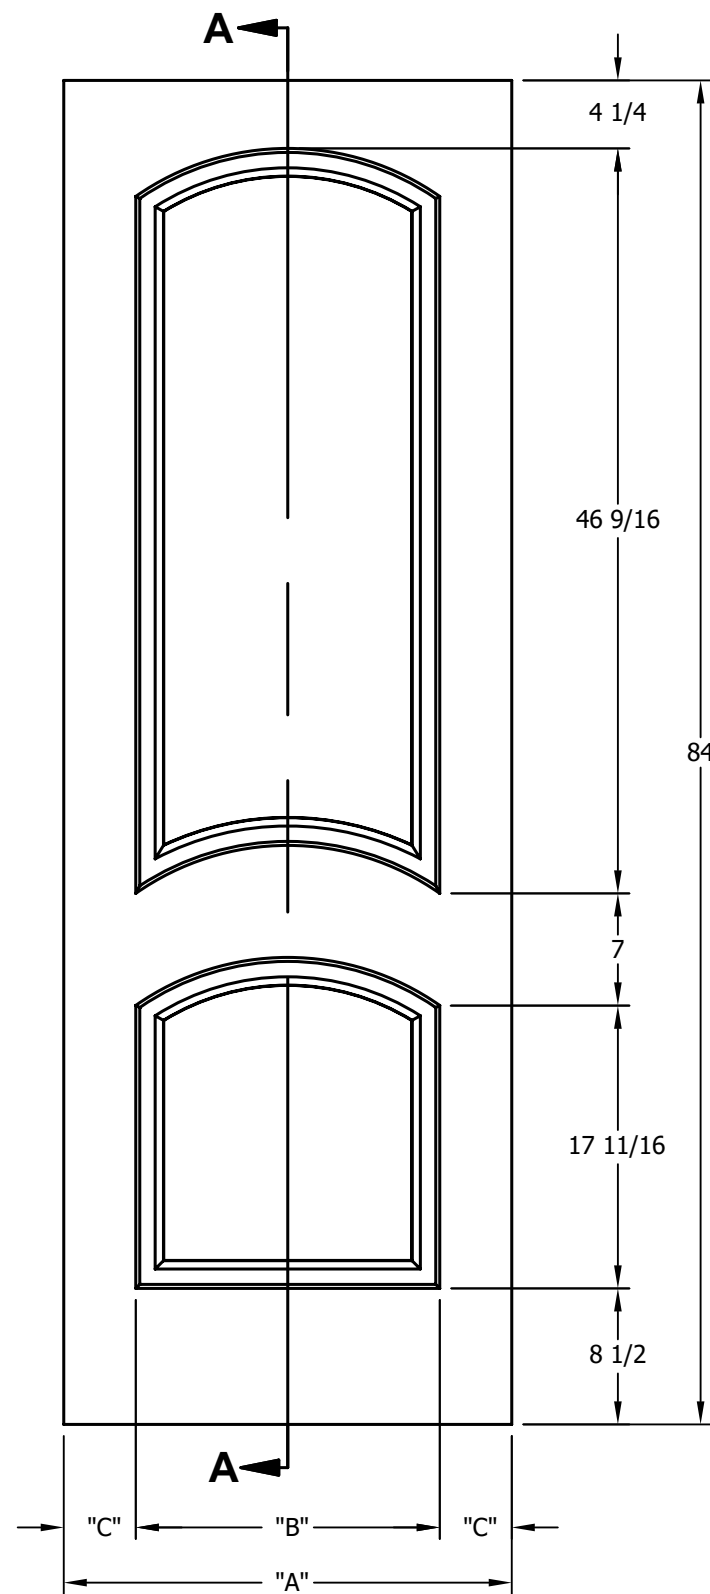

DIMENSION TABLE			
DOOR SIZE	"A"	"B"	"C"
2'-0" x 6'-8"	24"	15"	4 1/2"
2'-2" x 6'-8"	26"	17"	4 1/2"
2'-4" x 6'-8"	28"	19"	4 1/2"
2'-6" x 6'-8"	30"	21"	4 1/2"
2'-8" x 6'-8"	32"	23"	4 1/2"
2'-10" x 6'-8"	34"	25"	4 1/2"
3'-0" x 6'-8"	36"	27"	4 1/2"

DIMENSION TABLE			
DOOR SIZE	"A"	"B"	"C"
1'-0" x 6'-8"	12"	6"	3"
1'-2" x 6'-8"	14"	7"	3 1/2"
1'-3" x 6'-8"	15"	8"	3 1/2"
1'-4" x 6'-8"	16"	9"	3 1/2"
1'-6" x 6'-8"	18"	9 3/4"	4 1/8"
1'-8" x 6'-8"	20"	11 3/4"	4 1/8"
1'-10" x 6'-8"	22"	13 3/4"	4 1/8"

CREATION DATE:	<i>Darpet</i> <small>doors & trim</small>
REV. DATE: 01/01/2021	
TITLE:	CARVED INTERIOR DOOR
DESCRIPTION:	D 2050 6'-8"

DIMENSION TABLE			
DOOR SIZE	"A"	"B"	"C"
2'-0" x 7'-0"	24"	15"	4 1/2"
2'-2" x 7'-0"	26"	17"	4 1/2"
2'-4" x 7'-0"	28"	19"	4 1/2"
2'-6" x 7'-0"	30"	21"	4 1/2"
2'-8" x 7'-0"	32"	23"	4 1/2"
2'-10" x 7'-0"	34"	25"	4 1/2"
3'-0" x 7'-0"	36"	27"	4 1/2"

DIMENSION TABLE			
DOOR SIZE	"A"	"B"	"C"
1'-0" x 7'-0"	12"	6"	3"
1'-2" x 7'-0"	14"	7"	3 1/2"
1'-3" x 7'-0"	15"	8"	3 1/2"
1'-4" x 7'-0"	16"	9"	3 1/2"
1'-6" x 7'-0"	18"	9 3/4"	4 1/8"
1'-8" x 7'-0"	20"	11 3/4"	4 1/8"
1'-10" x 7'-0"	22"	13 3/4"	4 1/8"