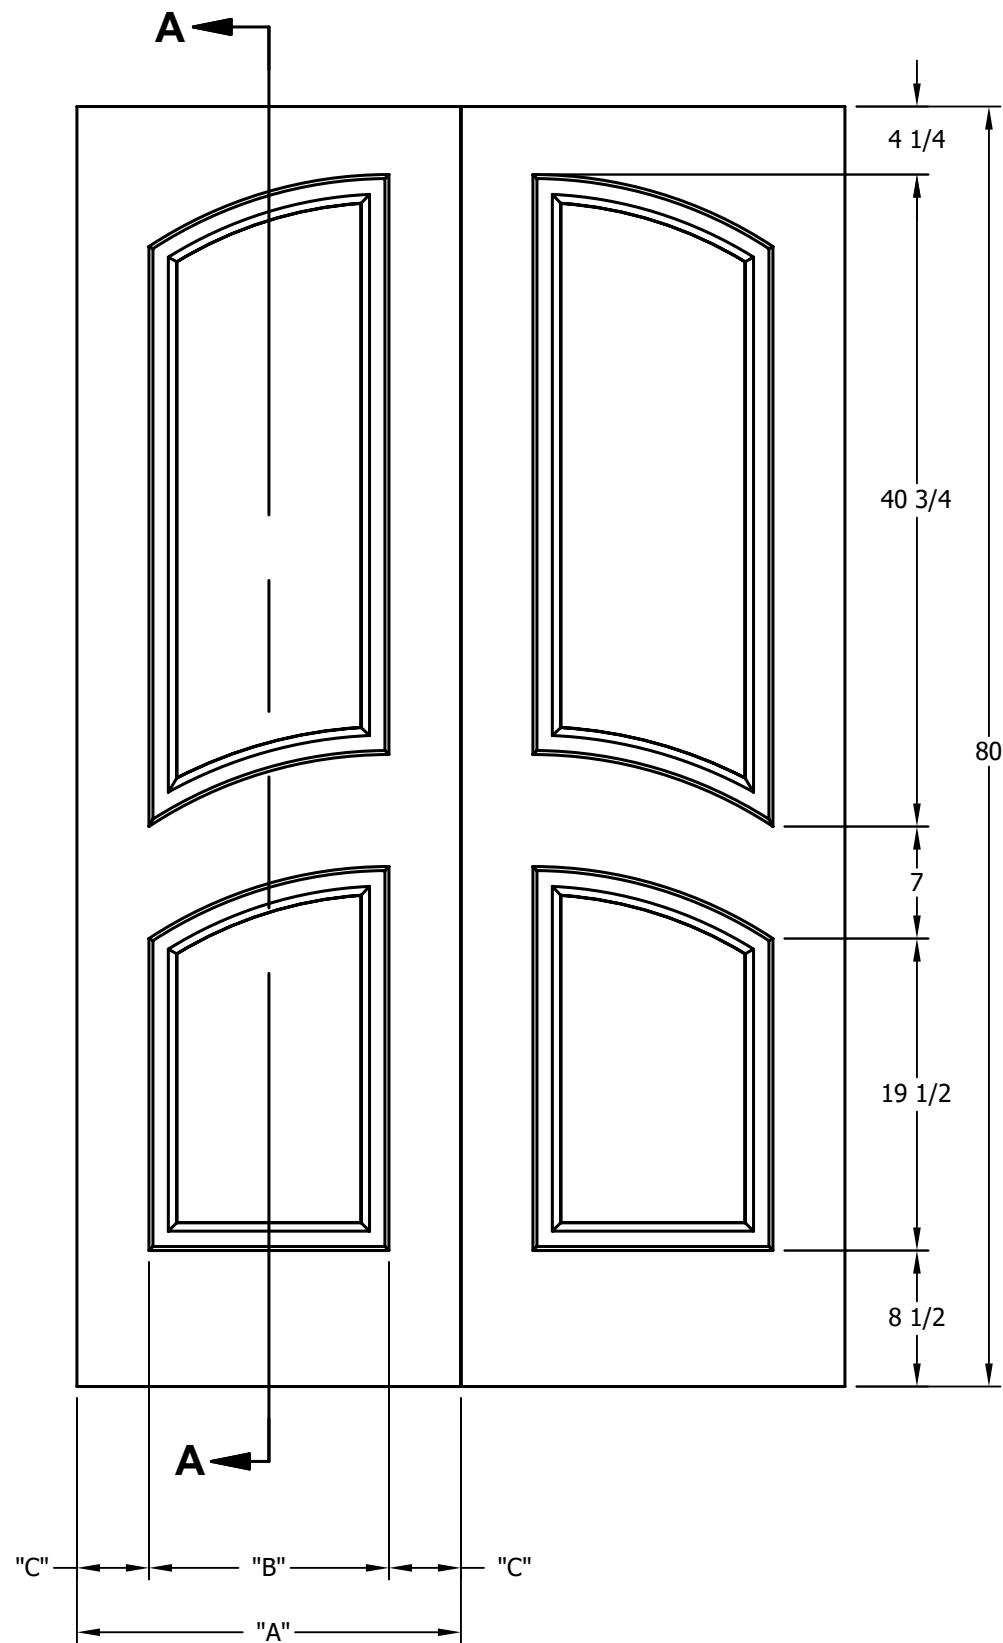

DIMENSION TABLE			
DOOR SIZE	"A"	"B"	"C"
4'-0" x 6'-8"	24"	15"	4 1/2"
4'-4" x 6'-8"	26"	17"	4 1/2"
4'-8" x 6'-8"	28"	19"	4 1/2"
5'-0" x 6'-8"	30"	21"	4 1/2"
5'-4" x 6'-8"	32"	23"	4 1/2"
5'-8" x 6'-8"	34"	25"	4 1/2"
6'-0" x 6'-8"	36"	27"	4 1/2"

CREATION DATE:	<i>Darpet</i> doors & trim inc.
REV. DATE:	
TITLE:	CARVED INTERIOR DOOR
DESCRIPTION:	D 2050 COMMON CURVE 6'8"