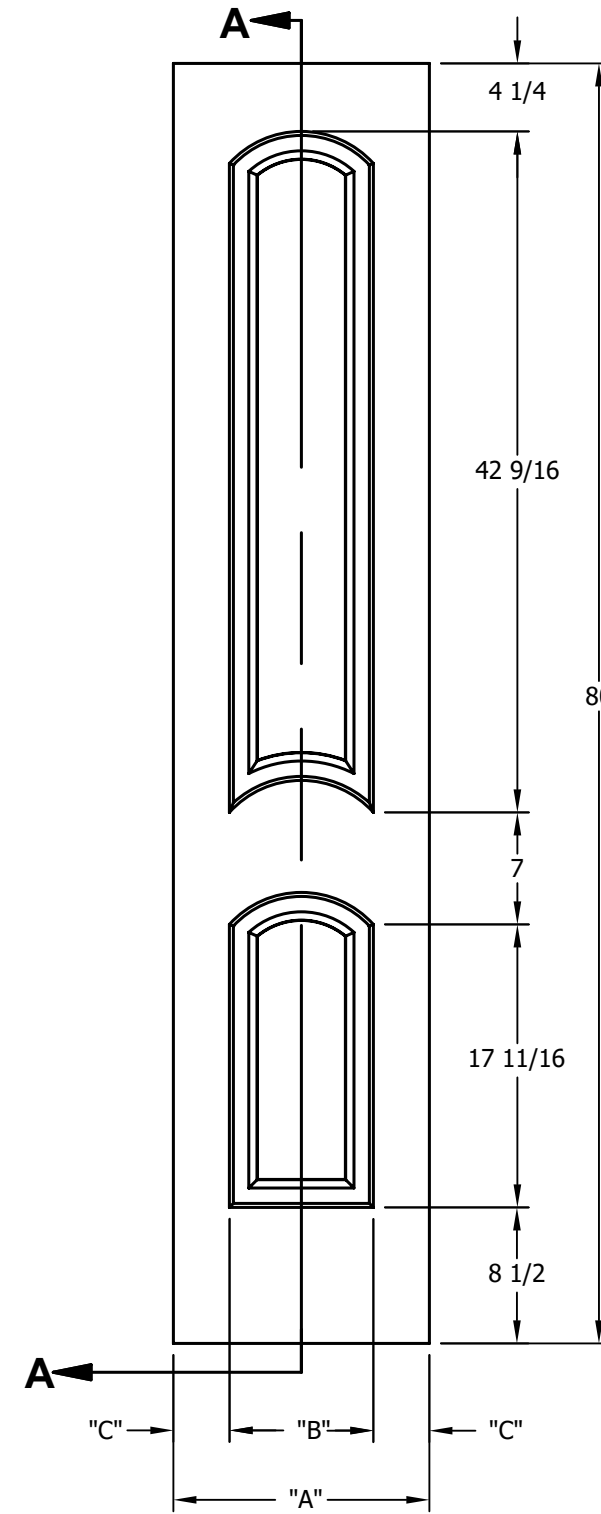

DIMENSION TABLE			
DOOR SIZE	"A"	"B"	"C"
2'-0" x 6'-8"	24"	15"	4 1/2"
2'-2" x 6'-8"	26"	17"	4 1/2"
2'-4" x 6'-8"	28"	19"	4 1/2"
2'-6" x 6'-8"	30"	21"	4 1/2"
2'-8" x 6'-8"	32"	23"	4 1/2"
2'-10" x 6'-8"	34"	25"	4 1/2"
3'-0" x 6'-8"	36"	27"	4 1/2"

DIMENSION TABLE			
DOOR SIZE	"A"	"B"	"C"
1'-0" x 6'-8"	12"	6"	3"
1'-2" x 6'-8"	14"	7"	3 1/2"
1'-3" x 6'-8"	15"	8"	3 1/2"
1'-4" x 6'-8"	16"	9"	3 1/2"
1'-6" x 6'-8"	18"	9 3/4"	4 1/8"
1'-8" x 6'-8"	20"	11 3/4"	4 1/8"
1'-10" x 6'-8"	22"	13 3/4"	4 1/8"

CREATION DATE:	<i>Darpet</i> <small>doors & trim</small>
REV. DATE: 01/01/2021	
TITLE:	CARVED INTERIOR DOOR
DESCRIPTION:	D 2050 6'-8"

DIMENSION TABLE			
DOOR SIZE	"A"	"B"	"C"
2'-0" x 7'-0"	24"	15"	4 1/2"
2'-2" x 7'-0"	26"	17"	4 1/2"
2'-4" x 7'-0"	28"	19"	4 1/2"
2'-6" x 7'-0"	30"	21"	4 1/2"
2'-8" x 7'-0"	32"	23"	4 1/2"
2'-10" x 7'-0"	34"	25"	4 1/2"
3'-0" x 7'-0"	36"	27"	4 1/2"

DIMENSION TABLE			
DOOR SIZE	"A"	"B"	"C"
1'-0" x 7'-0"	12"	6"	3"
1'-2" x 7'-0"	14"	7"	3 1/2"
1'-3" x 7'-0"	15"	8"	3 1/2"
1'-4" x 7'-0"	16"	9"	3 1/2"
1'-6" x 7'-0"	18"	9 3/4"	4 1/8"
1'-8" x 7'-0"	20"	11 3/4"	4 1/8"
1'-10" x 7'-0"	22"	13 3/4"	4 1/8"