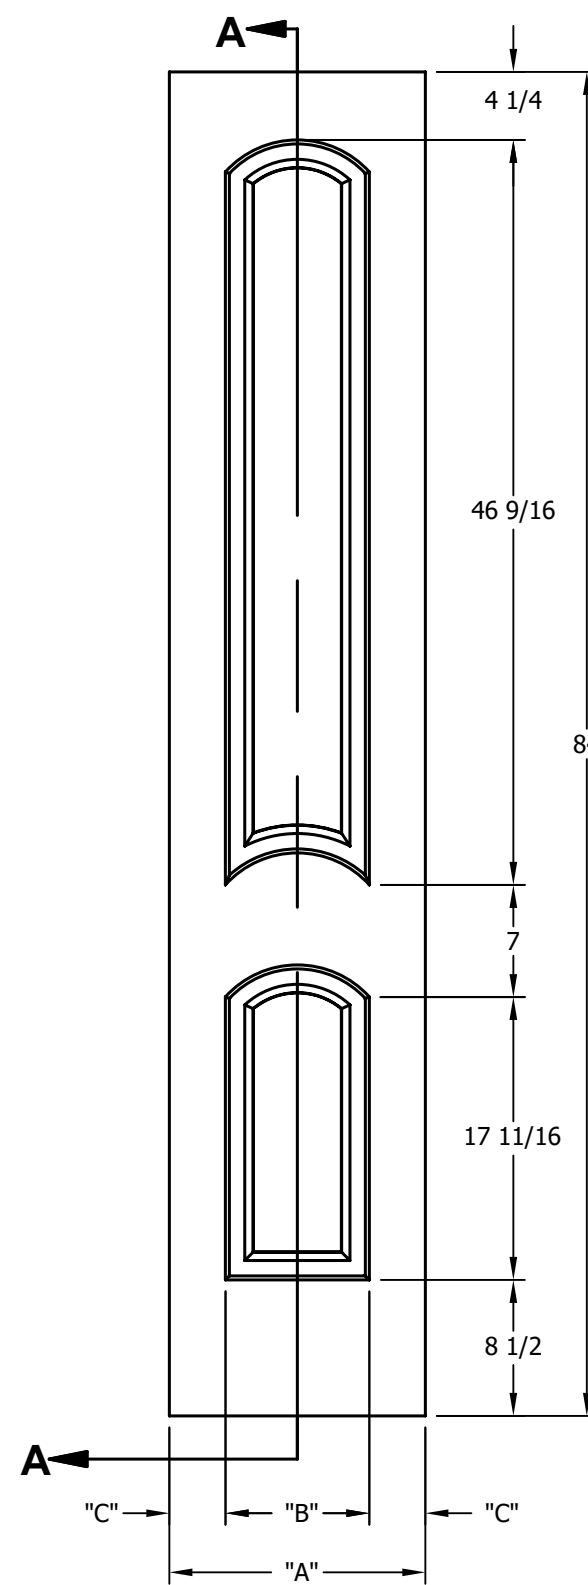

DIMENSION TABLE			
DOOR SIZE	"A"	"B"	"C"
2'-0" x 6'-8"	24"	15"	4 1/2"
2'-2" x 6'-8"	26"	17"	4 1/2"
2'-4" x 6'-8"	28"	19"	4 1/2"
2'-6" x 6'-8"	30"	21"	4 1/2"
2'-8" x 6'-8"	32"	23"	4 1/2"
2'-10" x 6'-8"	34"	25"	4 1/2"
3'-0" x 6'-8"	36"	27"	4 1/2"

DIMENSION TABLE			
DOOR SIZE	"A"	"B"	"C"
1'-0" x 6'-8"	12"	6"	3"
1'-2" x 6'-8"	14"	7"	3 1/2"
1'-3" x 6'-8"	15"	8"	3 1/2"
1'-4" x 6'-8"	16"	9"	3 1/2"
1'-6" x 6'-8"	18"	9 3/4"	4 1/8"
1'-8" x 6'-8"	20"	11 3/4"	4 1/8"
1'-10" x 6'-8"	22"	13 3/4"	4 1/8"

CREATION DATE:	<i>Darpet</i> <small>doors & trim</small>
REV. DATE: 01/01/2021	
TITLE:	CARVED INTERIOR DOOR
DESCRIPTION:	D 2050 6'-8"

DIMENSION TABLE			
DOOR SIZE	"A"	"B"	"C"
2'-0" x 7'-0"	24"	15"	4 1/2"
2'-2" x 7'-0"	26"	17"	4 1/2"
2'-4" x 7'-0"	28"	19"	4 1/2"
2'-6" x 7'-0"	30"	21"	4 1/2"
2'-8" x 7'-0"	32"	23"	4 1/2"
2'-10" x 7'-0"	34"	25"	4 1/2"
3'-0" x 7'-0"	36"	27"	4 1/2"

DIMENSION TABLE			
DOOR SIZE	"A"	"B"	"C"
1'-0" x 7'-0"	12"	6"	3"
1'-2" x 7'-0"	14"	7"	3 1/2"
1'-3" x 7'-0"	15"	8"	3 1/2"
1'-4" x 7'-0"	16"	9"	3 1/2"
1'-6" x 7'-0"	18"	9 3/4"	4 1/8"
1'-8" x 7'-0"	20"	11 3/4"	4 1/8"
1'-10" x 7'-0"	22"	13 3/4"	4 1/8"