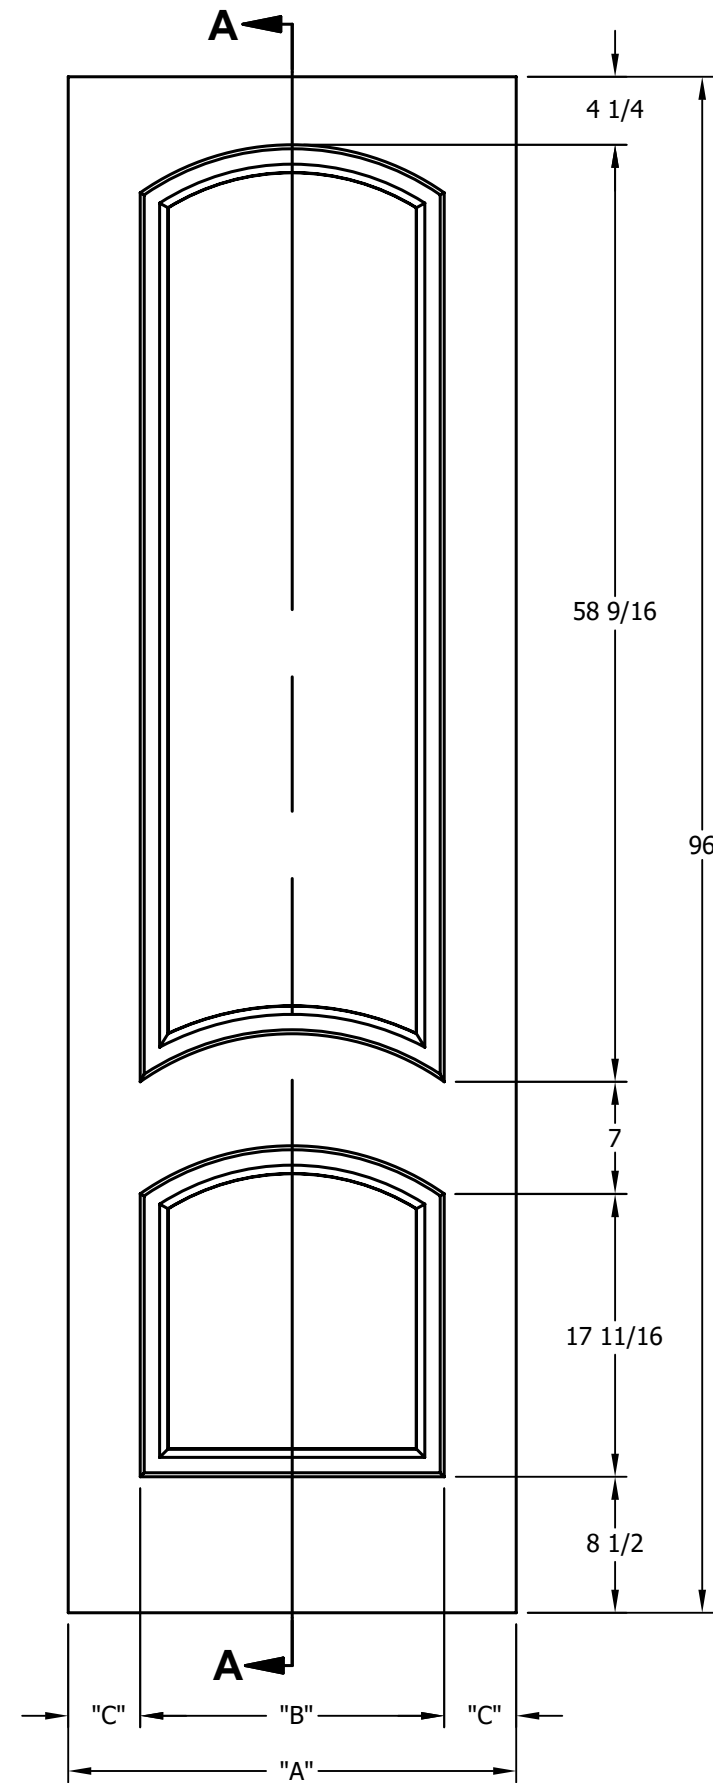

DIMENSION TABLE			
DOOR SIZE	"A"	"B"	"C"
2'-0" x 8'-0"	24"	15"	4 1/2"
2'-2" x 8'-0"	26"	17"	4 1/2"
2'-4" x 8'-0"	28"	19"	4 1/2"
2'-6" x 8'-0"	30"	21"	4 1/2"
2'-8" x 8'-0"	32"	23"	4 1/2"
2'-10" x 8'-0"	34"	25"	4 1/2"
3'-0" x 8'-0"	36"	27"	4 1/2"