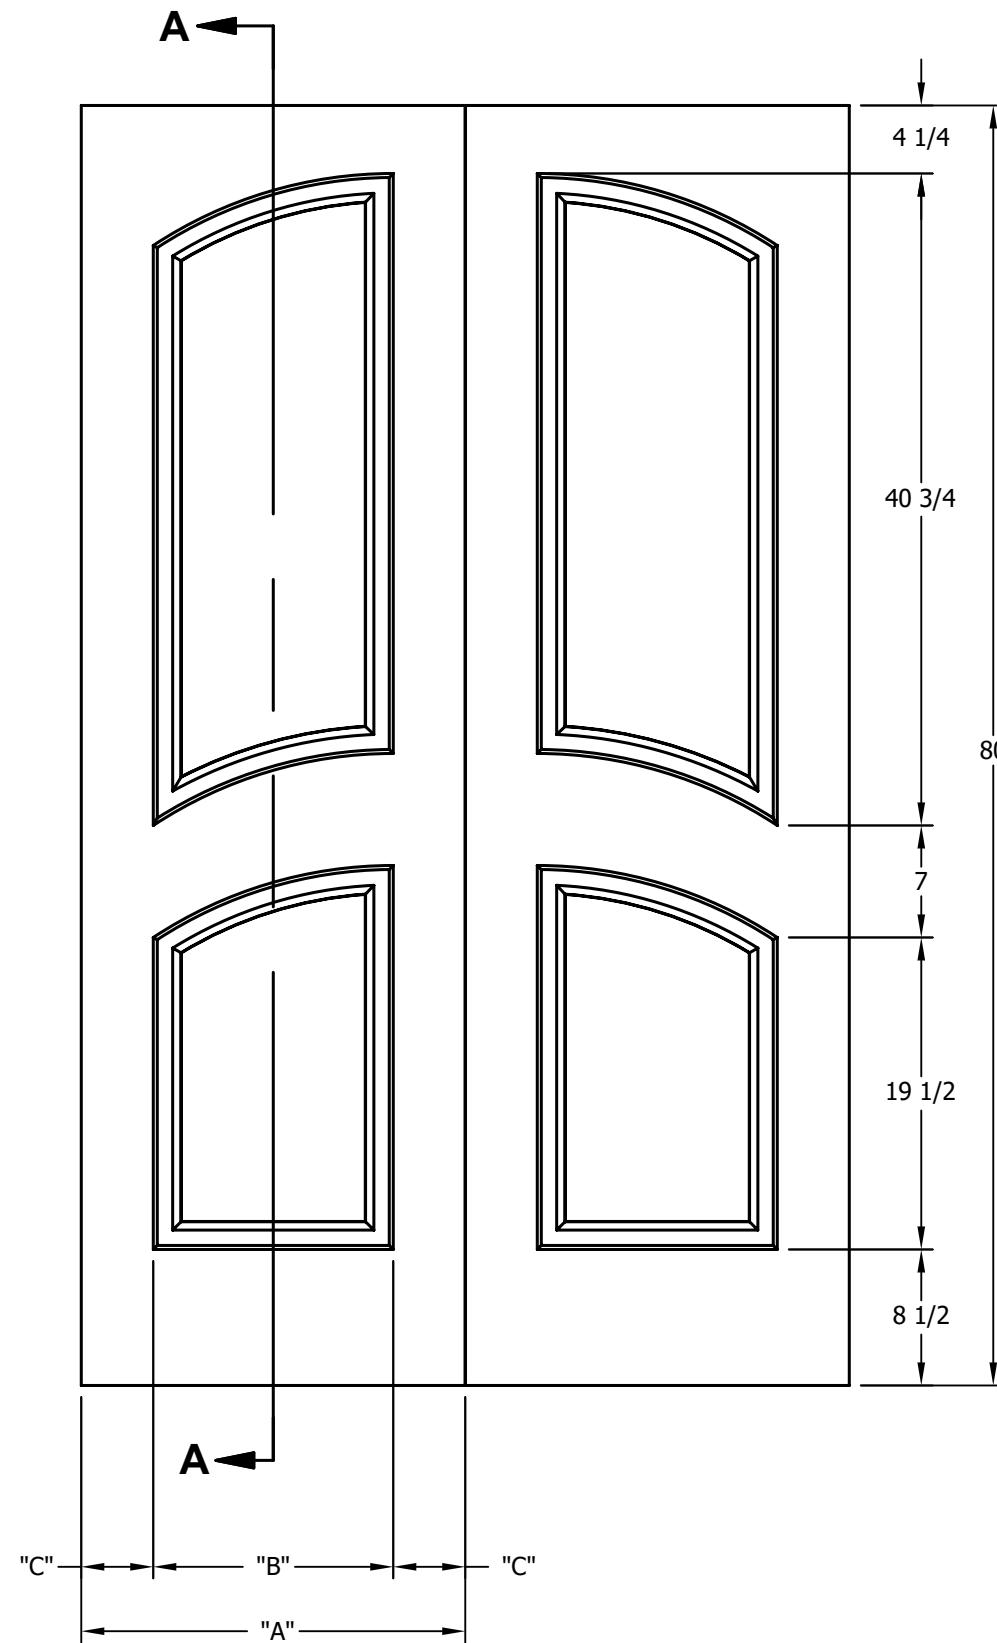

DIMENSION TABLE			
DOOR SIZE	"A"	"B"	"C"
4'-0" x 6'-8"	24"	15"	4 1/2"
4'-4" x 6'-8"	26"	17"	4 1/2"
4'-8" x 6'-8"	28"	19"	4 1/2"
5'-0" x 6'-8"	30"	21"	4 1/2"
5'-4" x 6'-8"	32"	23"	4 1/2"
5'-8" x 6'-8"	34"	25"	4 1/2"
6'-0" x 6'-8"	36"	27"	4 1/2"

CREATION DATE:	<i>Darpet</i> doors & trim
REV. DATE:	
TITLE:	CARVED INTERIOR DOOR
DESCRIPTION:	D 2050 COMMON CURVE 6'8"