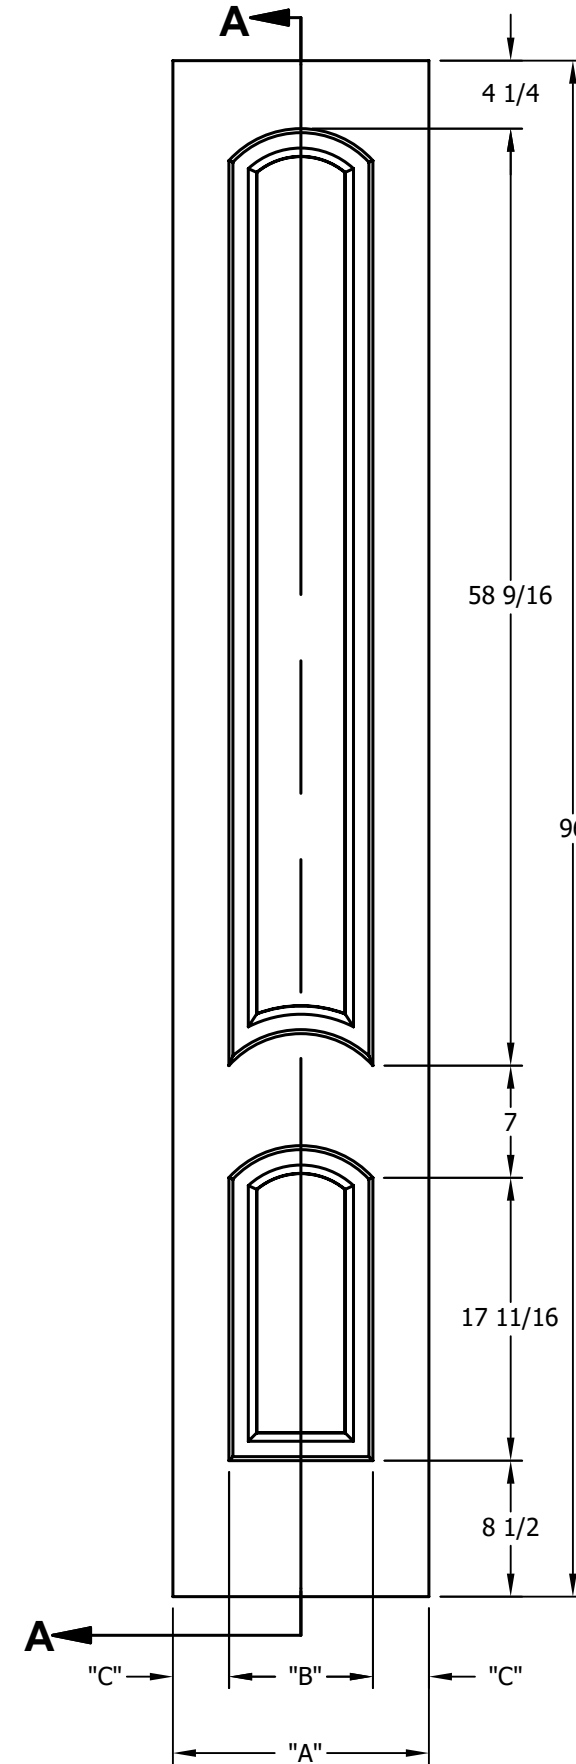

DIMENSION TABLE			
DOOR SIZE	"A"	"B"	"C"
1'-0" x 8'-0"	12"	6"	3"
1'-2" x 8'-0"	14"	7"	3 1/2"
1'-3" x 8'-0"	15"	8"	3 1/2"
1'-4" x 8'-0"	16"	9"	3 1/2"
1'-6" x 8'-0"	18"	9 3/4"	4 1/8"
1'-8" x 8'-0"	20"	11 3/4"	4 1/8"
1'-10" x 8'-0"	22"	13 3/4"	4 1/8"

CREATION DATE:	<i>Darpet</i> doors & trim
REV. DATE: 01/01/2021	
TITLE:	CARVED INTERIOR DOOR
DESCRIPTION:	D 2050 8'-0"