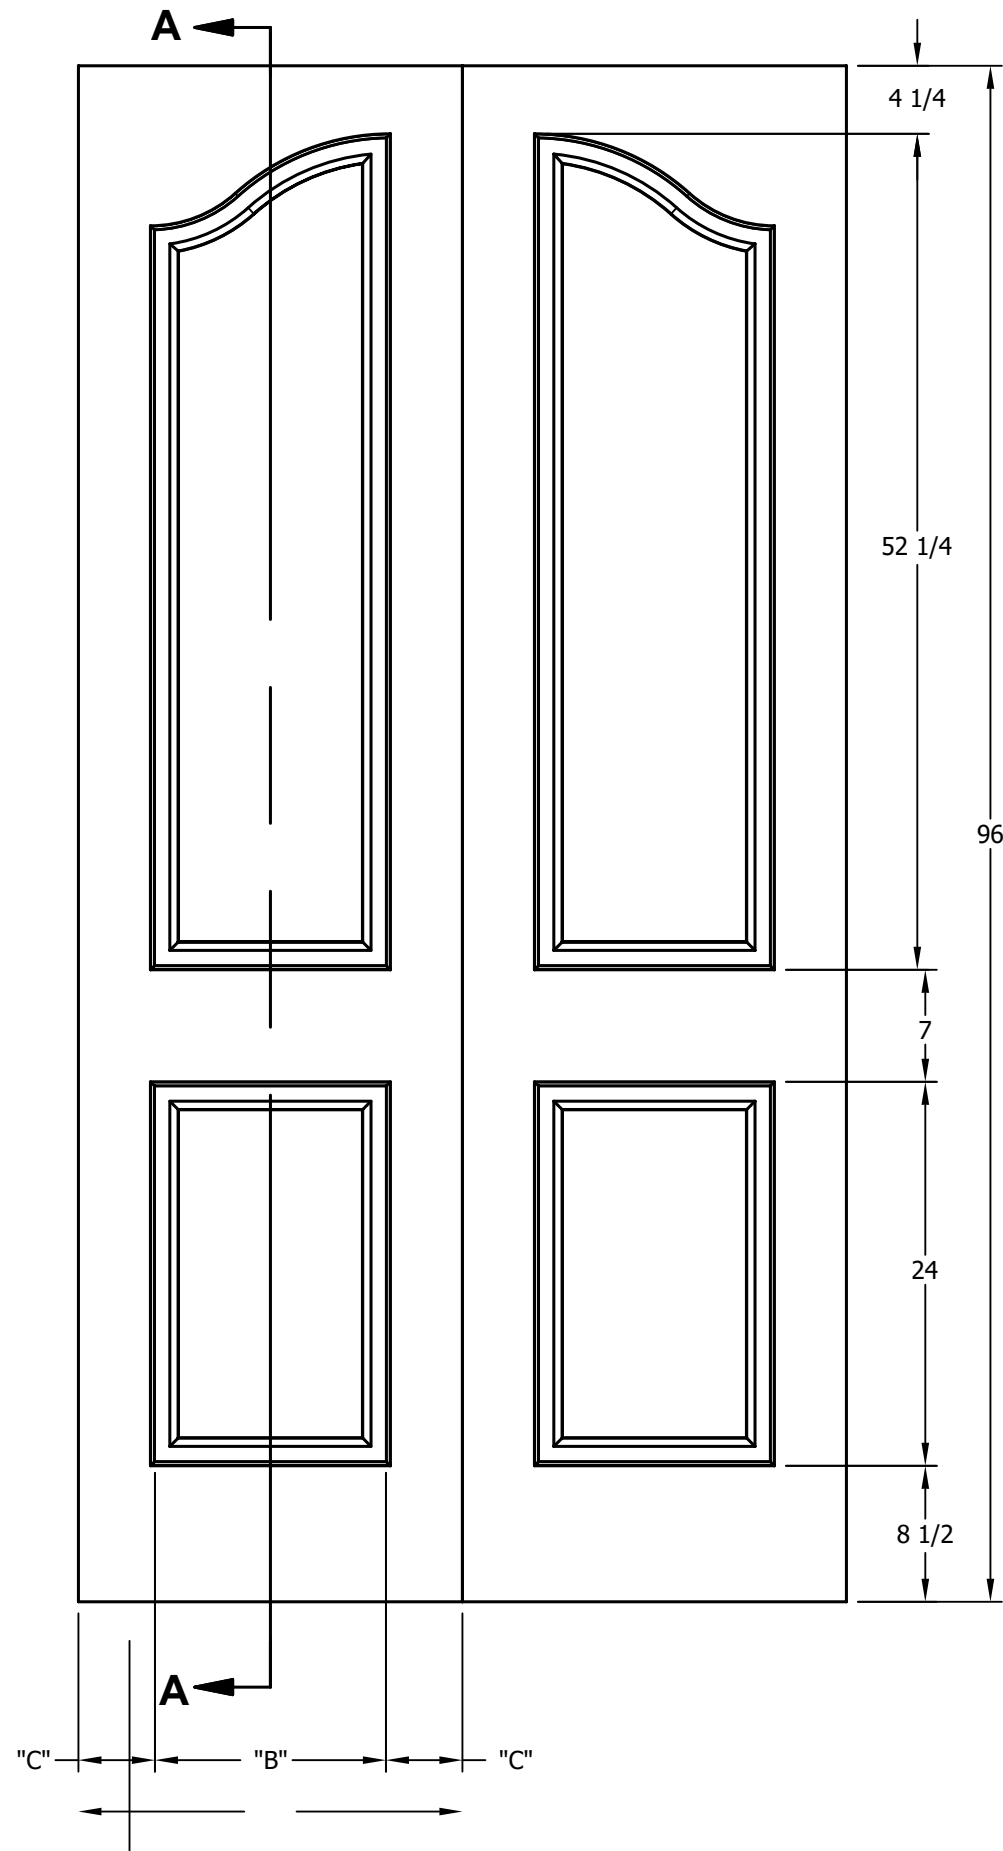

DIMENSION TABLE			
DOOR SIZE	"A"	"B"	"C"
4'-0" x 8'-0"	24"	15"	4 1/2"
4'-4" x 8'-0"	26"	17"	4 1/2"
4'-8" x 8'-0"	28"	19"	4 1/2"
5'-0" x 8'-0"	30"	21"	4 1/2"
5'-4" x 8'-0"	32"	23"	4 1/2"
5'-8" x 8'-0"	34"	25"	4 1/2"
6'-0" x 8'-0"	36"	27"	4 1/2"

CREATION DATE:	<i>Darpet</i> doors & trim
REV. DATE: 01/01/2021	
TITLE:	CARVED INTERIOR DOOR
DESCRIPTION:	C 2040 COMMON CURVE 8'-0"