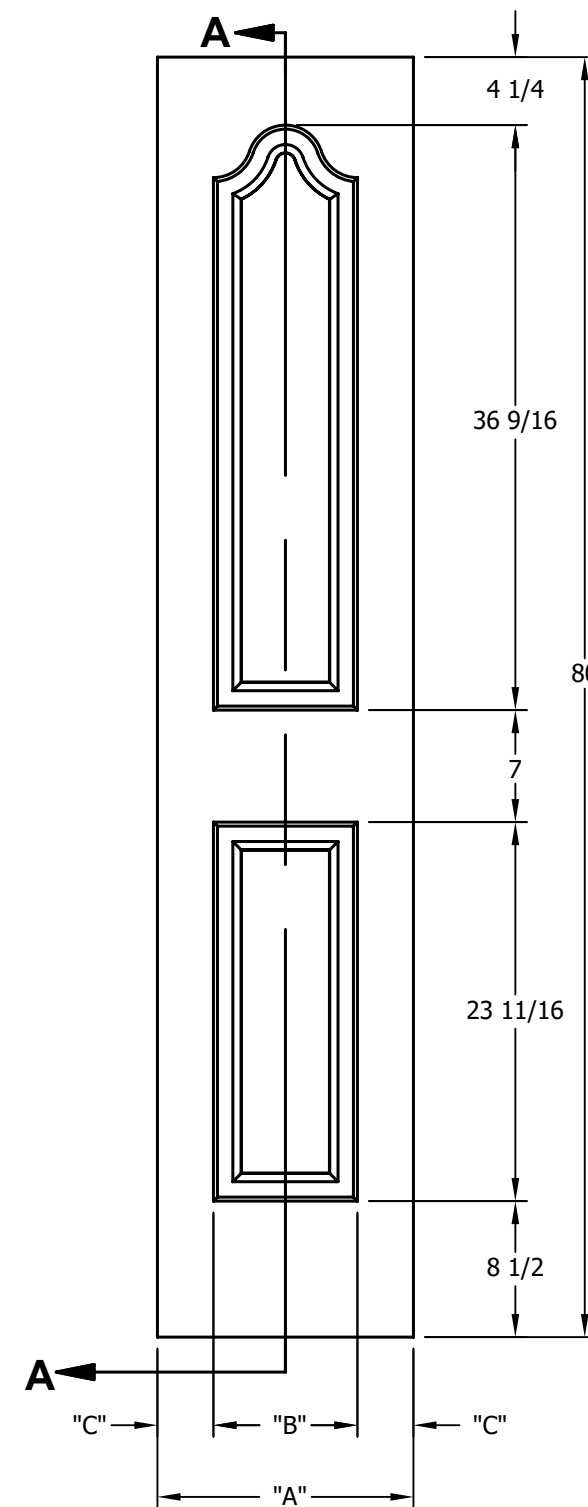

DIMENSION TABLE			
DOOR SIZE	"A"	"B"	"C"
2'-0" x 6'-8"	24"	15"	4 1/2"
2'-2" x 6'-8"	26"	17"	4 1/2"
2'-4" x 6'-8"	28"	19"	4 1/2"
2'-6" x 6'-8"	30"	21"	4 1/2"
2'-8" x 6'-8"	32"	23"	4 1/2"
2'-10" x 6'-8"	34"	25"	4 1/2"
3'-0" x 6'-8"	36"	27"	4 1/2"

DIMENSION TABLE			
DOOR SIZE	"A"	"B"	"C"
1'-0" x 6'-8"	12"	6"	3"
1'-2" x 6'-8"	14"	7"	3 1/2"
1'-3" x 6'-8"	15"	8"	3 1/2"
1'-4" x 6'-8"	16"	9"	3 1/2"
1'-6" x 6'-8"	18"	9 3/4"	4 1/8"
1'-8" x 6'-8"	20"	11 3/4"	4 1/8"
1'-10" x 6'-8"	22"	13 3/4"	4 1/8"

CREATION DATE:	Darpet <small>doors & trim inc.</small>
REV. DATE: 01/01/2021	
TITLE:	CARVED INTERIOR DOOR
DESCRIPTION:	D 2040 6'-8"

DIMENSION TABLE			
DOOR SIZE	"A"	"B"	"C"
2'-0" x 7'-0"	24"	15"	4 1/2"
2'-2" x 7'-0"	26"	17"	4 1/2"
2'-4" x 7'-0"	28"	19"	4 1/2"
2'-6" x 7'-0"	30"	21"	4 1/2"
2'-8" x 7'-0"	32"	23"	4 1/2"
2'-10" x 7'-0"	34"	25"	4 1/2"
3'-0" x 7'-0"	36"	27"	4 1/2"

DIMENSION TABLE			
DOOR SIZE	"A"	"B"	"C"
1'-0" x 7'-0"	12"	6"	3"
1'-2" x 7'-0"	14"	7"	3 1/2"
1'-3" x 7'-0"	15"	8"	3 1/2"
1'-4" x 7'-0"	16"	9"	3 1/2"
1'-6" x 7'-0"	18"	9 3/4"	4 1/8"
1'-8" x 7'-0"	20"	11 3/4"	4 1/8"
1'-10" x 7'-0"	22"	13 3/4"	4 1/8"