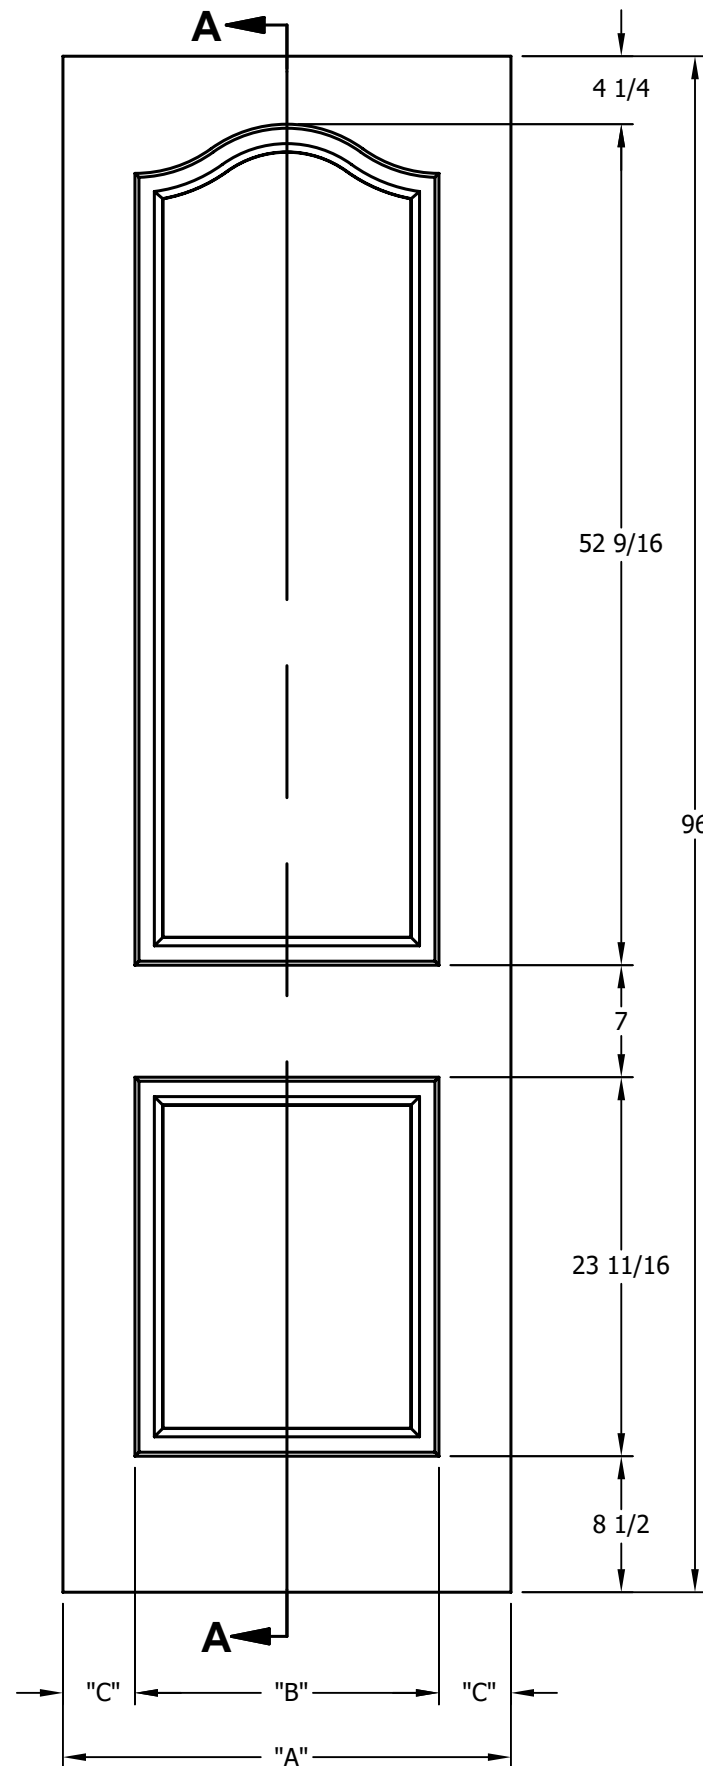

DIMENSION TABLE			
DOOR SIZE	"A"	"B"	"C"
2'-0" x 8'-0"	24"	15"	4 1/2"
2'-2" x 8'-0"	26"	17"	4 1/2"
2'-4" x 8'-0"	28"	19"	4 1/2"
2'-6" x 8'-0"	30"	21"	4 1/2"
2'-8" x 8'-0"	32"	23"	4 1/2"
2'-10" x 8'-0"	34"	25"	4 1/2"
3'-0" x 8'-0"	36"	27"	4 1/2"