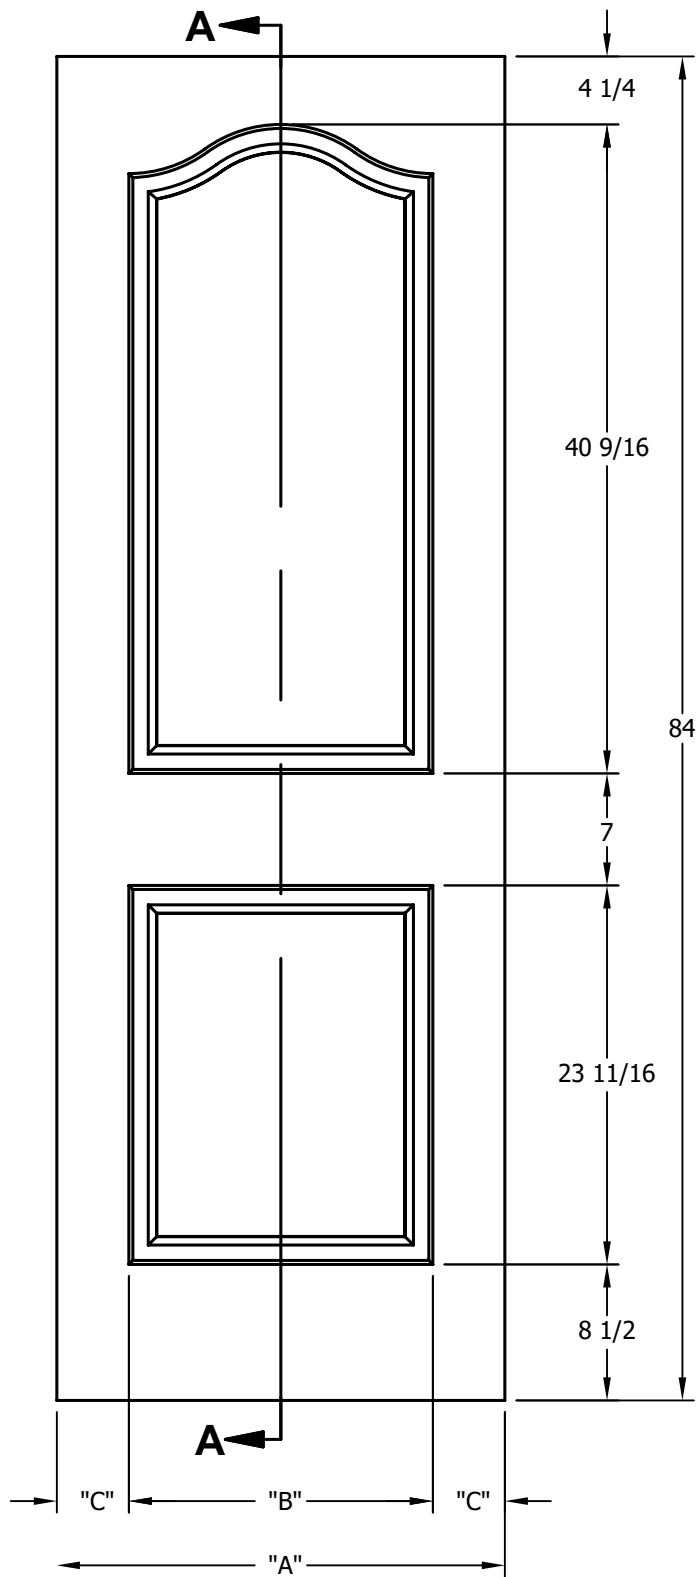

DIMENSION TABLE			
DOOR SIZE	"A"	"B"	"C"
2'-0" x 6'-8"	24"	15"	4 1/2"
2'-2" x 6'-8"	26"	17"	4 1/2"
2'-4" x 6'-8"	28"	19"	4 1/2"
2'-6" x 6'-8"	30"	21"	4 1/2"
2'-8" x 6'-8"	32"	23"	4 1/2"
2'-10" x 6'-8"	34"	25"	4 1/2"
3'-0" x 6'-8"	36"	27"	4 1/2"

DIMENSION TABLE			
DOOR SIZE	"A"	"B"	"C"
1'-0" x 6'-8"	12"	6"	3"
1'-2" x 6'-8"	14"	7"	3 1/2"
1'-3" x 6'-8"	15"	8"	3 1/2"
1'-4" x 6'-8"	16"	9"	3 1/2"
1'-6" x 6'-8"	18"	9 3/4"	4 1/8"
1'-8" x 6'-8"	20"	11 3/4"	4 1/8"
1'-10" x 6'-8"	22"	13 3/4"	4 1/8"

CREATION DATE:	Darpet <small>doors & trim inc.</small>
REV. DATE: 01/01/2021	
TITLE:	CARVED INTERIOR DOOR
DESCRIPTION:	D 2040 6'-8"

DIMENSION TABLE			
DOOR SIZE	"A"	"B"	"C"
2'-0" x 7'-0"	24"	15"	4 1/2"
2'-2" x 7'-0"	26"	17"	4 1/2"
2'-4" x 7'-0"	28"	19"	4 1/2"
2'-6" x 7'-0"	30"	21"	4 1/2"
2'-8" x 7'-0"	32"	23"	4 1/2"
2'-10" x 7'-0"	34"	25"	4 1/2"
3'-0" x 7'-0"	36"	27"	4 1/2"

DIMENSION TABLE			
DOOR SIZE	"A"	"B"	"C"
1'-0" x 7'-0"	12"	6"	3"
1'-2" x 7'-0"	14"	7"	3 1/2"
1'-3" x 7'-0"	15"	8"	3 1/2"
1'-4" x 7'-0"	16"	9"	3 1/2"
1'-6" x 7'-0"	18"	9 3/4"	4 1/8"
1'-8" x 7'-0"	20"	11 3/4"	4 1/8"
1'-10" x 7'-0"	22"	13 3/4"	4 1/8"