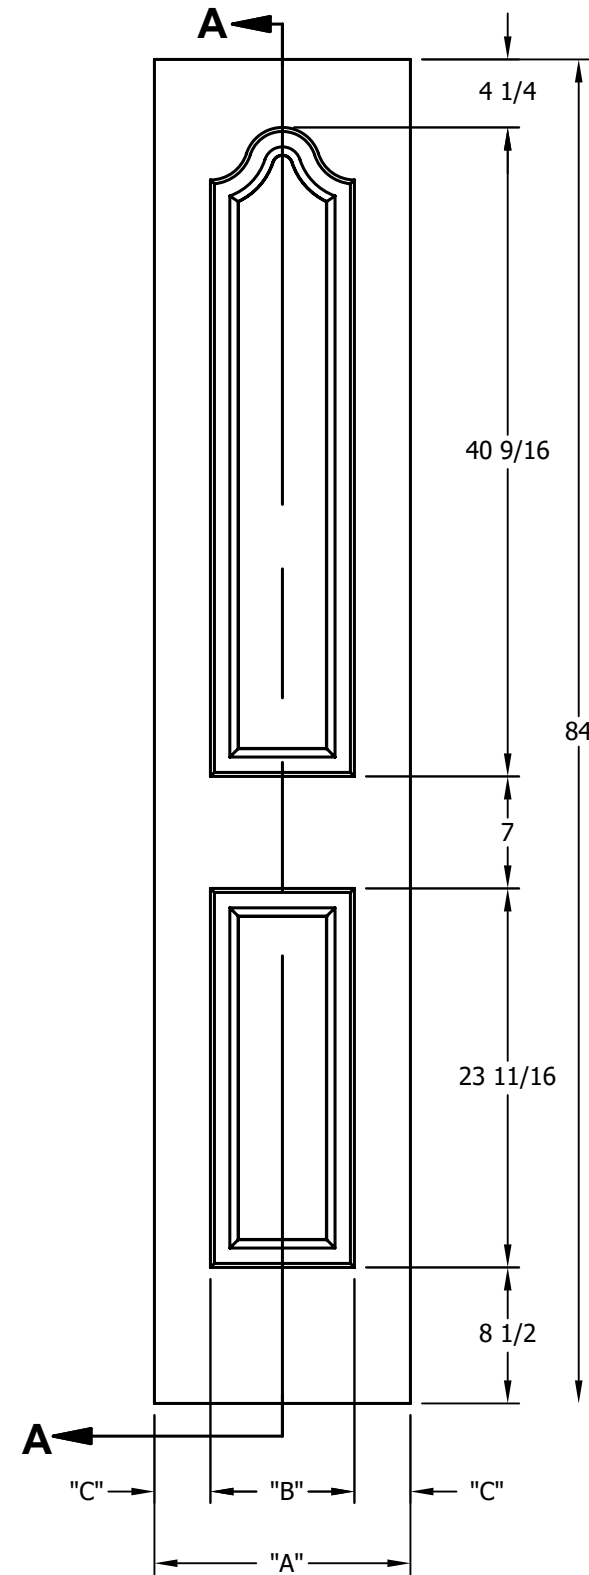

DIMENSION TABLE			
DOOR SIZE	"A"	"B"	"C"
2'-0" x 6'-8"	24"	15"	4 1/2"
2'-2" x 6'-8"	26"	17"	4 1/2"
2'-4" x 6'-8"	28"	19"	4 1/2"
2'-6" x 6'-8"	30"	21"	4 1/2"
2'-8" x 6'-8"	32"	23"	4 1/2"
2'-10" x 6'-8"	34"	25"	4 1/2"
3'-0" x 6'-8"	36"	27"	4 1/2"

DIMENSION TABLE			
DOOR SIZE	"A"	"B"	"C"
1'-0" x 6'-8"	12"	6"	3"
1'-2" x 6'-8"	14"	7"	3 1/2"
1'-3" x 6'-8"	15"	8"	3 1/2"
1'-4" x 6'-8"	16"	9"	3 1/2"
1'-6" x 6'-8"	18"	9 3/4"	4 1/8"
1'-8" x 6'-8"	20"	11 3/4"	4 1/8"
1'-10" x 6'-8"	22"	13 3/4"	4 1/8"

CREATION DATE:	Darpet <small>doors & trim inc.</small>
REV. DATE: 01/01/2021	
TITLE:	CARVED INTERIOR DOOR
DESCRIPTION:	D 2040 6'-8"

DIMENSION TABLE			
DOOR SIZE	"A"	"B"	"C"
2'-0" x 7'-0"	24"	15"	4 1/2"
2'-2" x 7'-0"	26"	17"	4 1/2"
2'-4" x 7'-0"	28"	19"	4 1/2"
2'-6" x 7'-0"	30"	21"	4 1/2"
2'-8" x 7'-0"	32"	23"	4 1/2"
2'-10" x 7'-0"	34"	25"	4 1/2"
3'-0" x 7'-0"	36"	27"	4 1/2"

DIMENSION TABLE			
DOOR SIZE	"A"	"B"	"C"
1'-0" x 7'-0"	12"	6"	3"
1'-2" x 7'-0"	14"	7"	3 1/2"
1'-3" x 7'-0"	15"	8"	3 1/2"
1'-4" x 7'-0"	16"	9"	3 1/2"
1'-6" x 7'-0"	18"	9 3/4"	4 1/8"
1'-8" x 7'-0"	20"	11 3/4"	4 1/8"
1'-10" x 7'-0"	22"	13 3/4"	4 1/8"