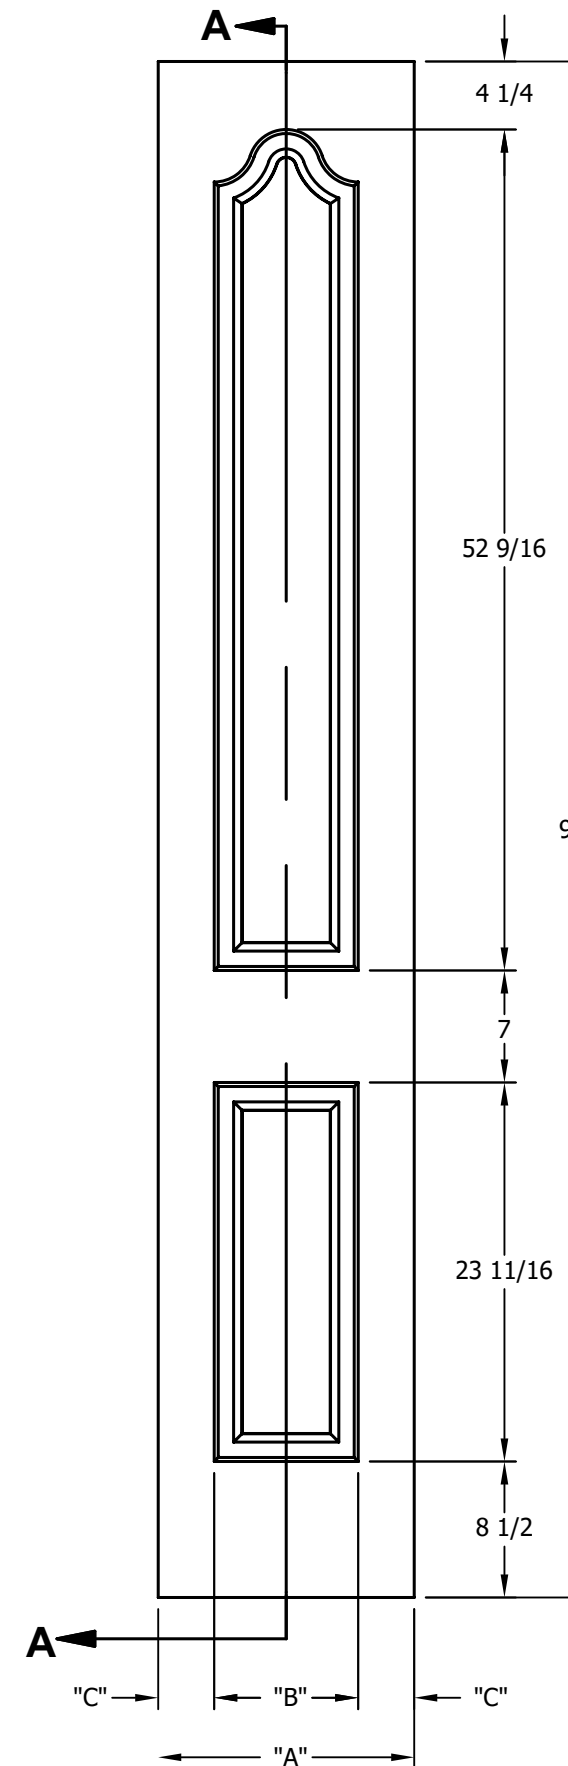

DIMENSION TABLE			
DOOR SIZE	"A"	"B"	"C"
1'-0" x 8'-0"	12"	6"	3"
1'-2" x 8'-0"	14"	7"	3 1/2"
1'-3" x 8'-0"	15"	8"	3 1/2"
1'-4" x 8'-0"	16"	9"	3 1/2"
1'-6" x 8'-0"	18"	9 3/4"	4 1/8"
1'-8" x 8'-0"	20"	11 3/4"	4 1/8"
1'-10" x 8'-0"	22"	13 3/4"	4 1/8"

CREATION DATE:	Darpet doors & trim
REV. DATE: 01/01/2021	
TITLE:	CARVED INTERIOR DOOR
DESCRIPTION:	D 2040 8'-0"