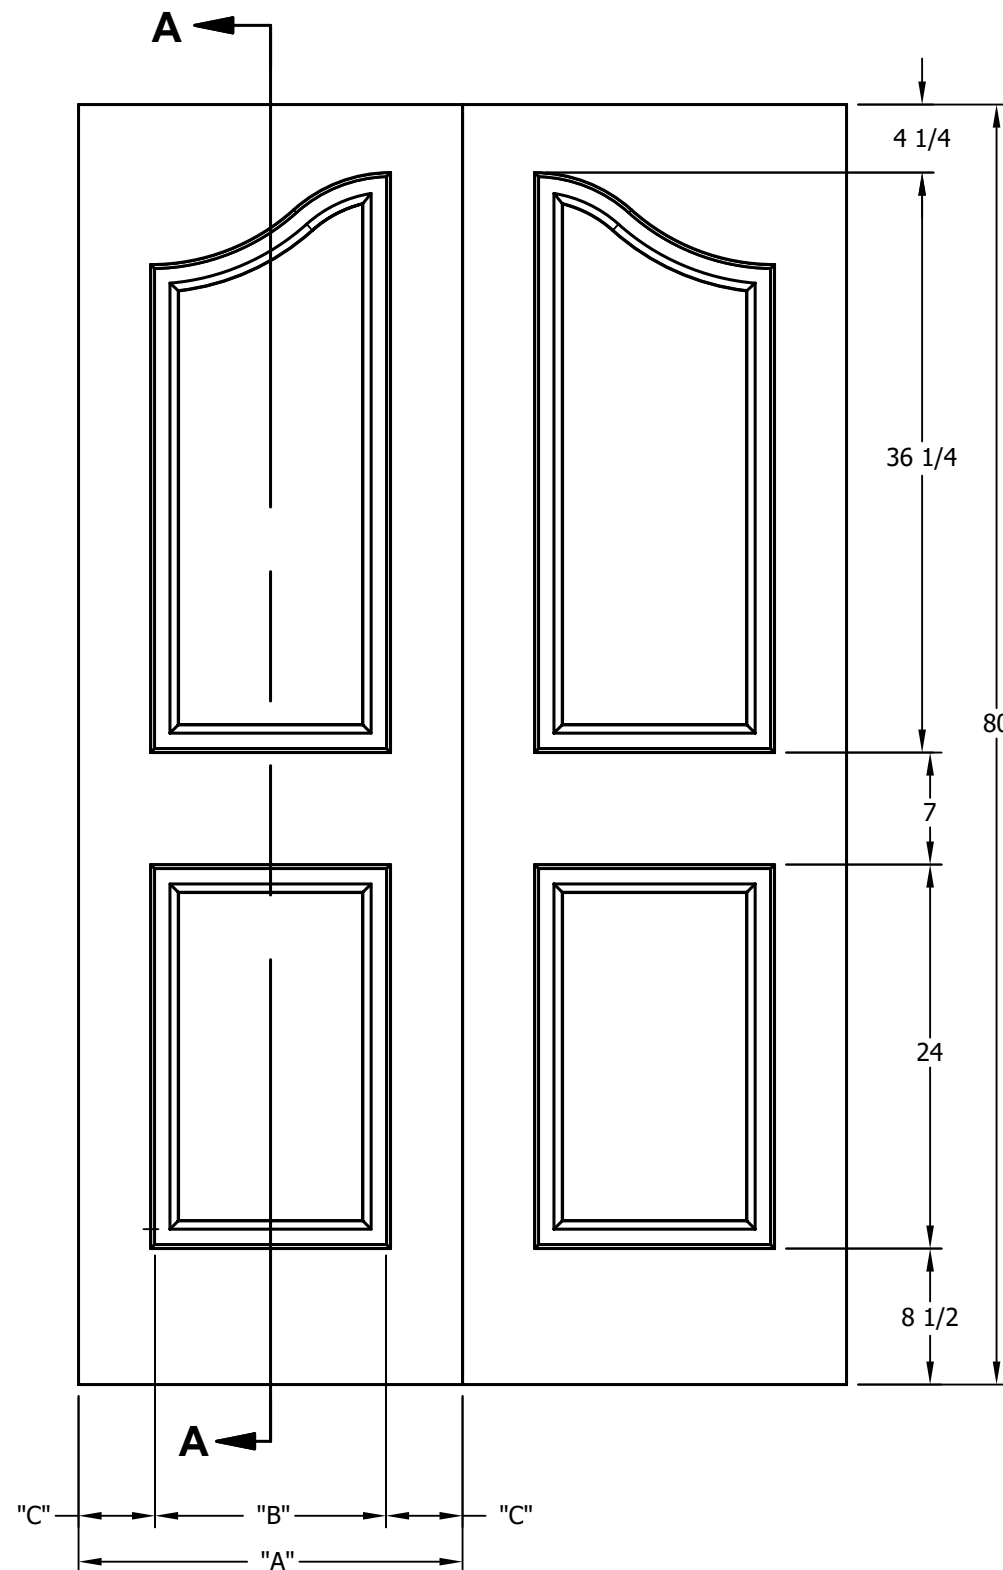

DIMENSION TABLE			
DOOR SIZE	"A"	"B"	"C"
4'-0" x 6'-8"	24"	15"	4 1/2"
4'-4" x 6'-8"	26"	17"	4 1/2"
4'-8" x 6'-8"	28"	19"	4 1/2"
5'-0" x 6'-8"	30"	21"	4 1/2"
5'-4" x 6'-8"	32"	23"	4 1/2"
5'-8" x 6'-8"	34"	25"	4 1/2"
6'-0" x 6'-8"	36"	27"	4 1/2"

CREATION DATE:	<i>Darpet</i> doors & trim
REV. DATE:	
01/01/2021	
TITLE:	CARVED INTERIOR DOOR
DESCRIPTION:	C 2040 COMMON CURVE 6'-8"