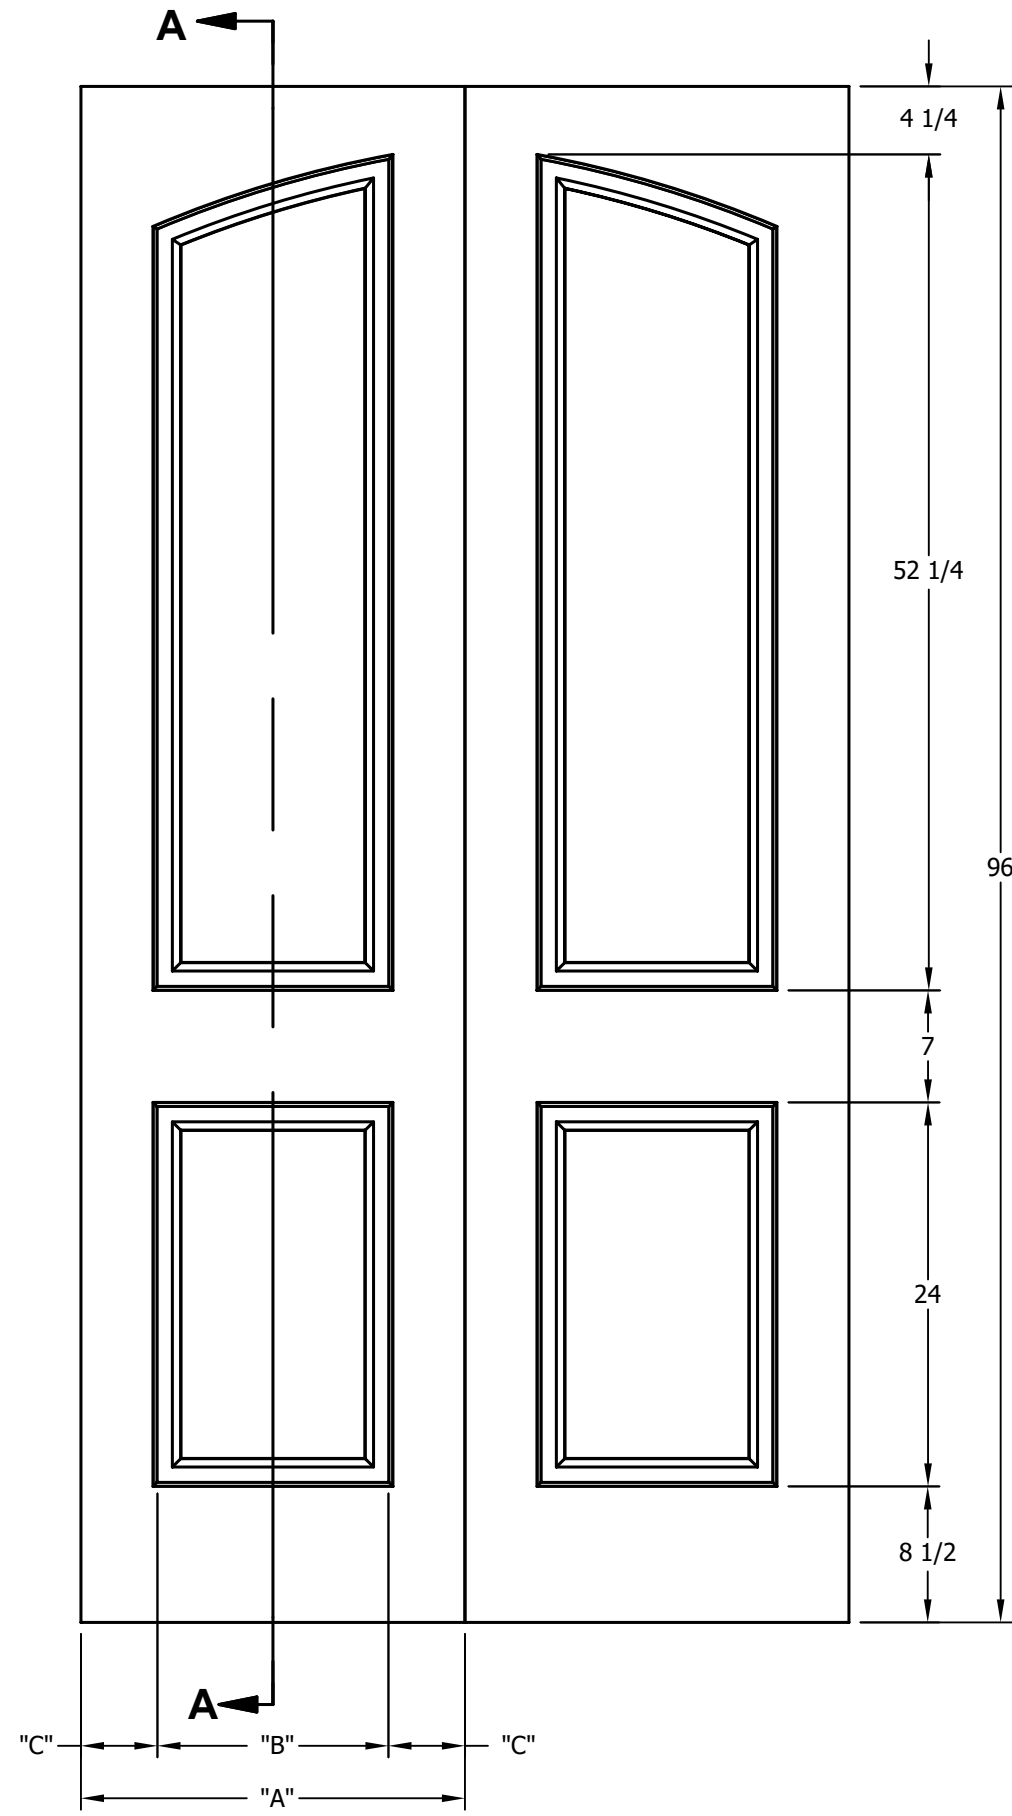

DIMENSION TABLE			
DOOR SIZE	"A"	"B"	"C"
4'-0" x 8'-0"	24"	15"	4 1/2"
4'-4" x 8'-0"	26"	17"	4 1/2"
4'-8" x 8'-0"	28"	19"	4 1/2"
5'-0" x 8'-0"	30"	21"	4 1/2"
5'-4" x 8'-0"	32"	23"	4 1/2"
5'-8" x 8'-0"	34"	25"	4 1/2"
6'-0" x 8'-0"	36"	27"	4 1/2"

CREATION DATE:	<i>Darpet</i> doors & trim
REV. DATE:	
TITLE:	CARVED INTERIOR DOOR
DESCRIPTION:	C 2030 COMMON CURVE 8'-0"

01/01/2021