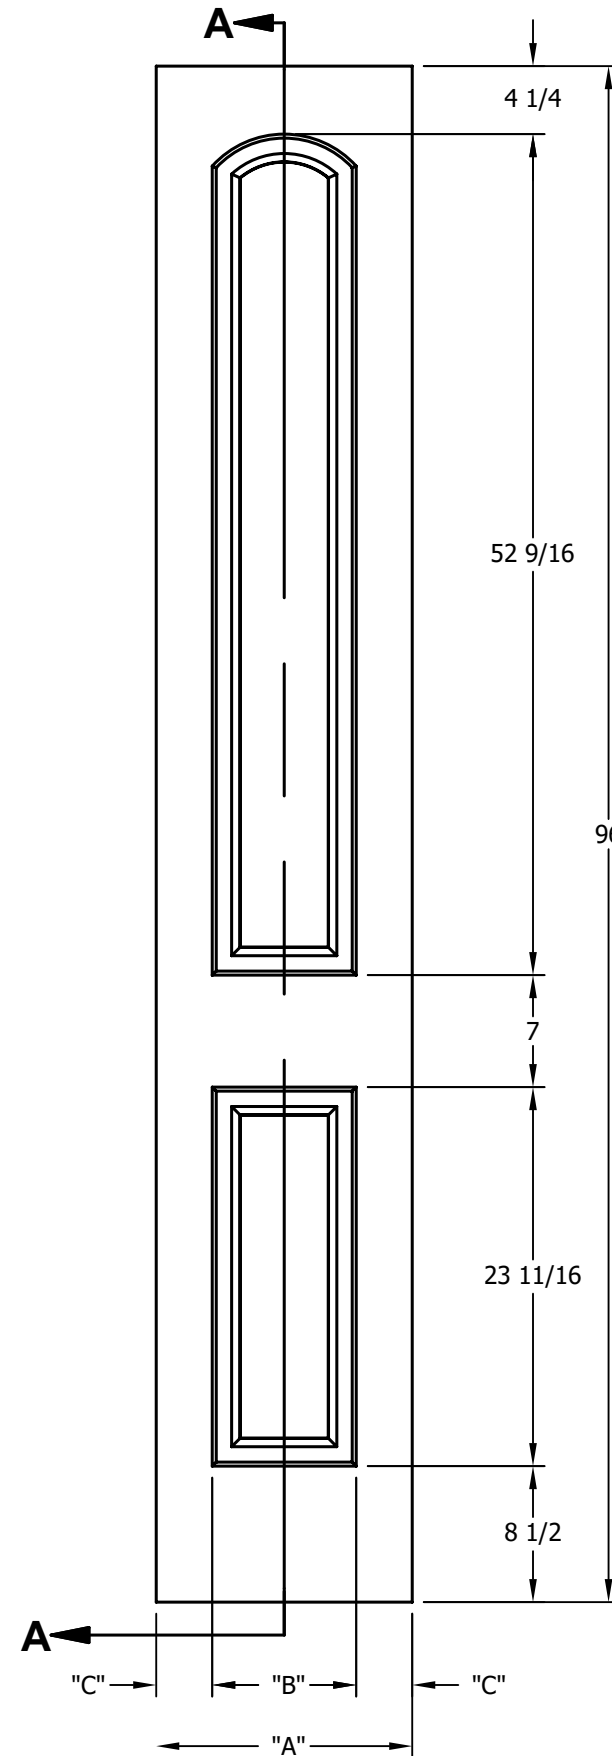

DIMENSION TABLE			
DOOR SIZE	"A"	"B"	"C"
1'-0" x 8'-0"	12"	6"	3"
1'-2" x 8'-0"	14"	7"	3 1/2"
1'-3" x 8'-0"	15"	8"	3 1/2"
1'-4" x 8'-0"	16"	9"	3 1/2"
1'-6" x 8'-0"	18"	9 3/4"	4 1/8"
1'-8" x 8'-0"	20"	11 3/4"	4 1/8"
1'-10" x 8'-0"	22"	13 3/4"	4 1/8"

CREATION DATE:	Darpet doors & trim inc.
REV. DATE:	
01/01/2021	
TITLE:	CARVED INTERIOR DOOR
DESCRIPTION:	D 2030 8'-0"