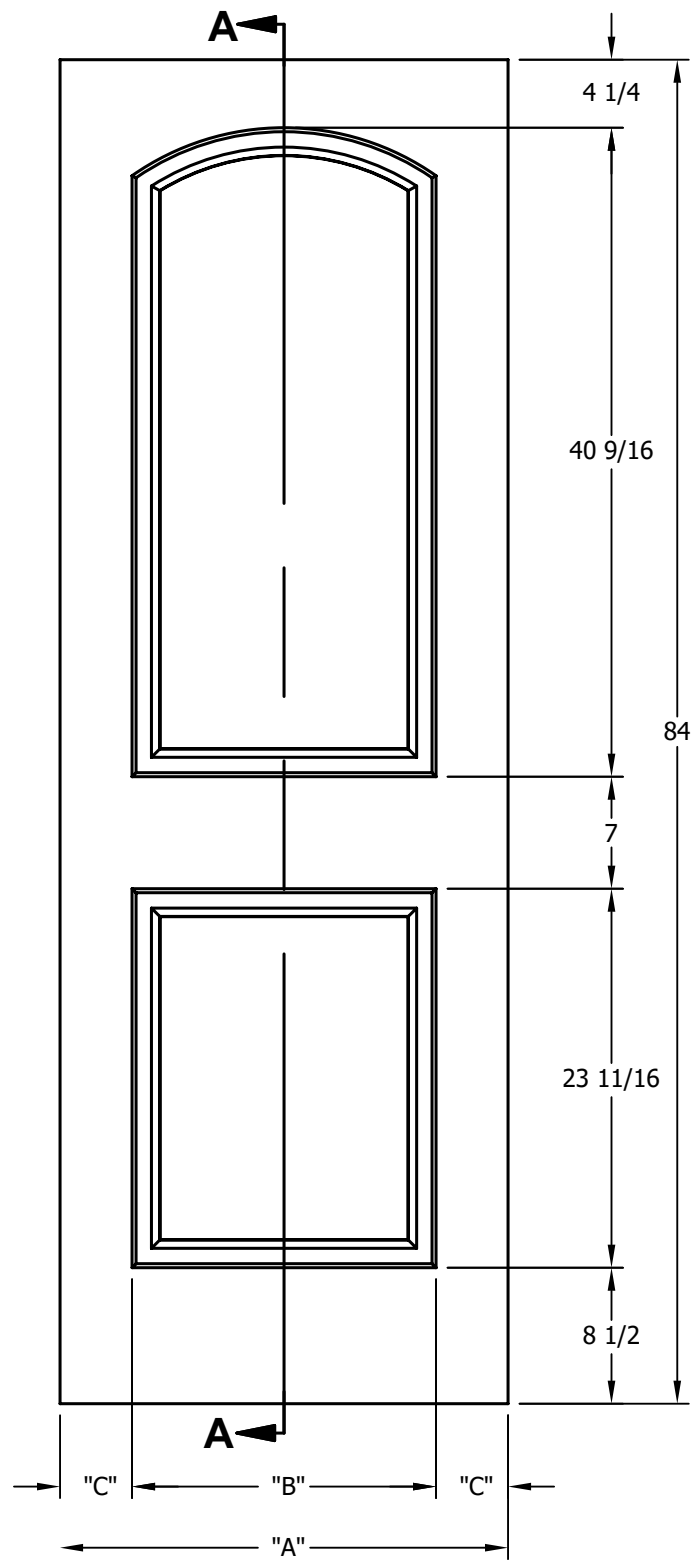

DIMENSION TABLE			
DOOR SIZE	"A"	"B"	"C"
2'-0" x 6'-8"	24"	15"	4 1/2"
2'-2" x 6'-8"	26"	17"	4 1/2"
2'-4" x 6'-8"	28"	19"	4 1/2"
2'-6" x 6'-8"	30"	21"	4 1/2"
2'-8" x 6'-8"	32"	23"	4 1/2"
2'-10" x 6'-8"	34"	25"	4 1/2"
3'-0" x 6'-8"	36"	27"	4 1/2"

DIMENSION TABLE			
DOOR SIZE	"A"	"B"	"C"
1'-0" x 6'-8"	12"	6"	3"
1'-2" x 6'-8"	14"	7"	3 1/2"
1'-3" x 6'-8"	15"	8"	3 1/2"
1'-4" x 6'-8"	16"	9"	3 1/2"
1'-6" x 6'-8"	18"	9 3/4"	4 1/8"
1'-8" x 6'-8"	20"	11 3/4"	4 1/8"
1'-10" x 6'-8"	22"	13 3/4"	4 1/8"

CREATION DATE:	<i>Darpet</i> doors & trim
REV. DATE: 01/01/2021	
TITLE:	CARVED INTERIOR DOOR
DESCRIPTION:	D 2030 6'-8"

DIMENSION TABLE			
DOOR SIZE	"A"	"B"	"C"
2'-0" x 7'-0"	24"	15"	4 1/2"
2'-2" x 7'-0"	26"	17"	4 1/2"
2'-4" x 7'-0"	28"	19"	4 1/2"
2'-6" x 7'-0"	30"	21"	4 1/2"
2'-8" x 7'-0"	32"	23"	4 1/2"
2'-10" x 7'-0"	34"	25"	4 1/2"
3'-0" x 7'-0"	36"	27"	4 1/2"

DIMENSION TABLE			
DOOR SIZE	"A"	"B"	"C"
1'-0" x 7'-0"	12"	6"	3"
1'-2" x 7'-0"	14"	7"	3 1/2"
1'-3" x 7'-0"	15"	8"	3 1/2"
1'-4" x 7'-0"	16"	9"	3 1/2"
1'-6" x 7'-0"	18"	9 3/4"	4 1/8"
1'-8" x 7'-0"	20"	11 3/4"	4 1/8"
1'-10" x 7'-0"	22"	13 3/4"	4 1/8"