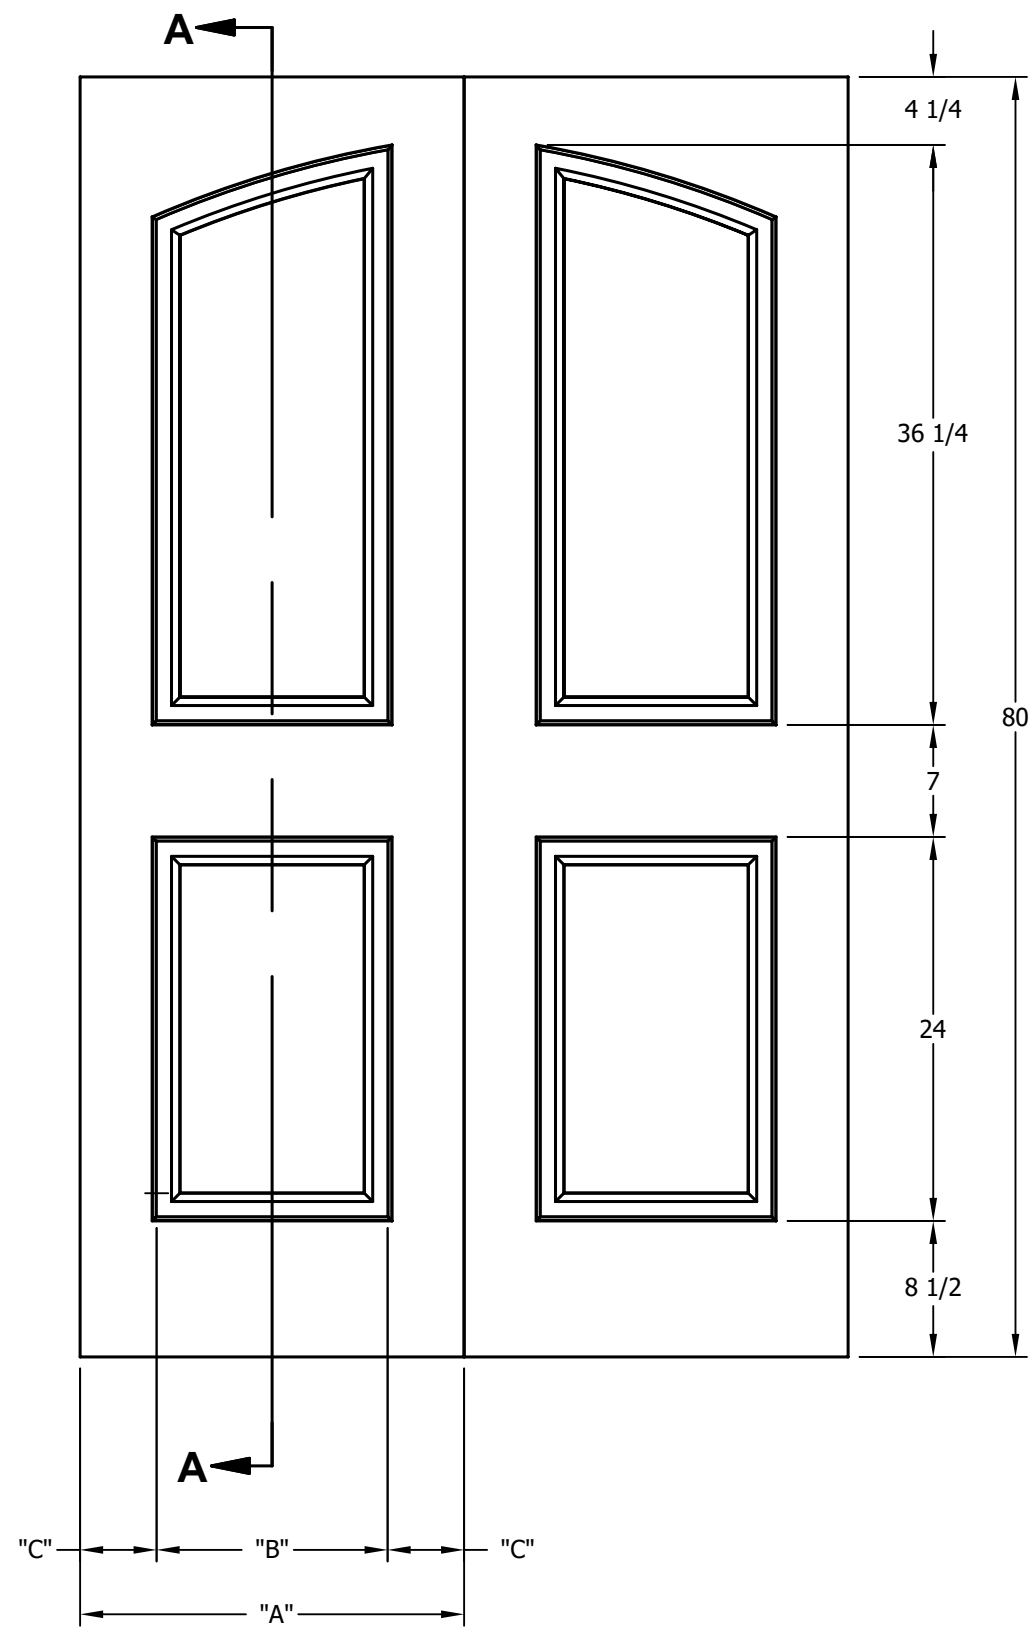

DIMENSION TABLE			
DOOR SIZE	"A"	"B"	"C"
4'-0" x 6'-8"	24"	15"	4 1/2"
4'-4" x 6'-8"	26"	17"	4 1/2"
4'-8" x 6'-8"	28"	19"	4 1/2"
5'-0" x 6'-8"	30"	21"	4 1/2"
5'-4" x 6'-8"	32"	23"	4 1/2"
5'-8" x 6'-8"	34"	25"	4 1/2"
6'-0" x 6'-8"	36"	27"	4 1/2"

CREATION DATE:	<i>Darpet</i> doors & trim
REV. DATE: 01/01/2021	
TITLE:	CARVED INTERIOR DOOR
DESCRIPTION:	C 2030 COMMON CURVE 6'-8"