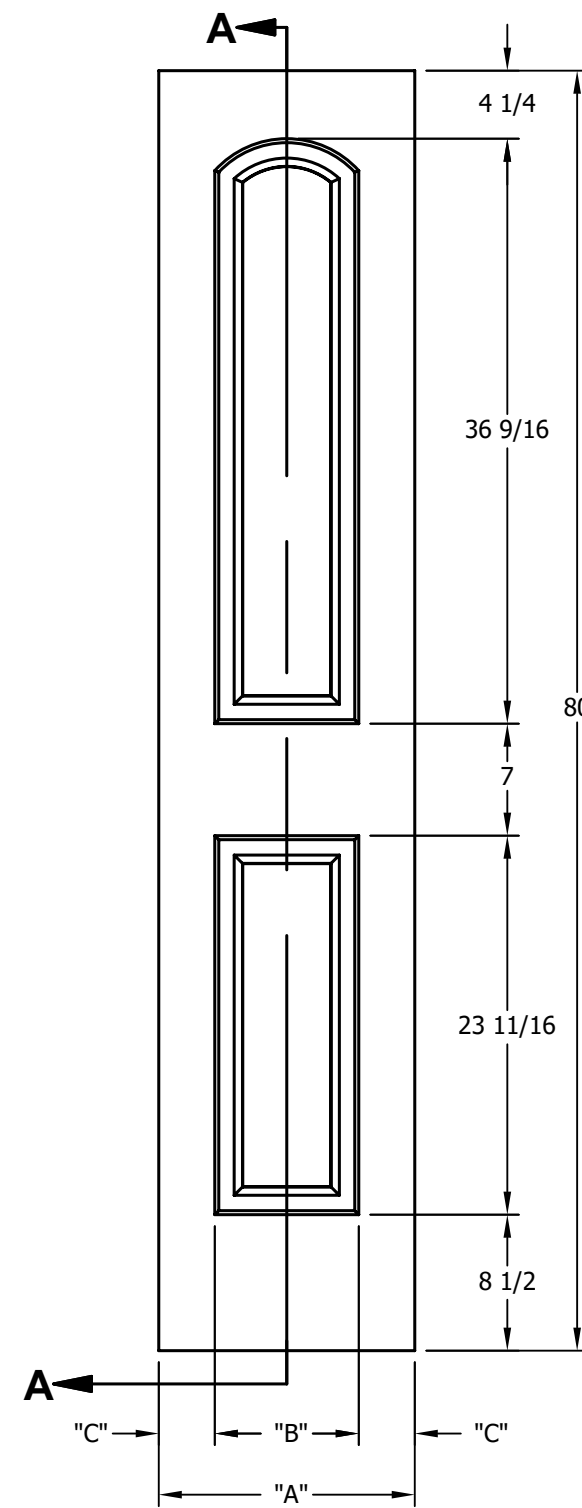

DIMENSION TABLE			
DOOR SIZE	"A"	"B"	"C"
2'-0" x 6'-8"	24"	15"	4 1/2"
2'-2" x 6'-8"	26"	17"	4 1/2"
2'-4" x 6'-8"	28"	19"	4 1/2"
2'-6" x 6'-8"	30"	21"	4 1/2"
2'-8" x 6'-8"	32"	23"	4 1/2"
2'-10" x 6'-8"	34"	25"	4 1/2"
3'-0" x 6'-8"	36"	27"	4 1/2"

DIMENSION TABLE			
DOOR SIZE	"A"	"B"	"C"
1'-0" x 6'-8"	12"	6"	3"
1'-2" x 6'-8"	14"	7"	3 1/2"
1'-3" x 6'-8"	15"	8"	3 1/2"
1'-4" x 6'-8"	16"	9"	3 1/2"
1'-6" x 6'-8"	18"	9 3/4"	4 1/8"
1'-8" x 6'-8"	20"	11 3/4"	4 1/8"
1'-10" x 6'-8"	22"	13 3/4"	4 1/8"

CREATION DATE:	<i>Darpet</i> doors & trim
REV. DATE: 01/01/2021	
TITLE:	CARVED INTERIOR DOOR
DESCRIPTION:	D 2030 6'-8"

DIMENSION TABLE			
DOOR SIZE	"A"	"B"	"C"
2'-0" x 7'-0"	24"	15"	4 1/2"
2'-2" x 7'-0"	26"	17"	4 1/2"
2'-4" x 7'-0"	28"	19"	4 1/2"
2'-6" x 7'-0"	30"	21"	4 1/2"
2'-8" x 7'-0"	32"	23"	4 1/2"
2'-10" x 7'-0"	34"	25"	4 1/2"
3'-0" x 7'-0"	36"	27"	4 1/2"

DIMENSION TABLE			
DOOR SIZE	"A"	"B"	"C"
1'-0" x 7'-0"	12"	6"	3"
1'-2" x 7'-0"	14"	7"	3 1/2"
1'-3" x 7'-0"	15"	8"	3 1/2"
1'-4" x 7'-0"	16"	9"	3 1/2"
1'-6" x 7'-0"	18"	9 3/4"	4 1/8"
1'-8" x 7'-0"	20"	11 3/4"	4 1/8"
1'-10" x 7'-0"	22"	13 3/4"	4 1/8"