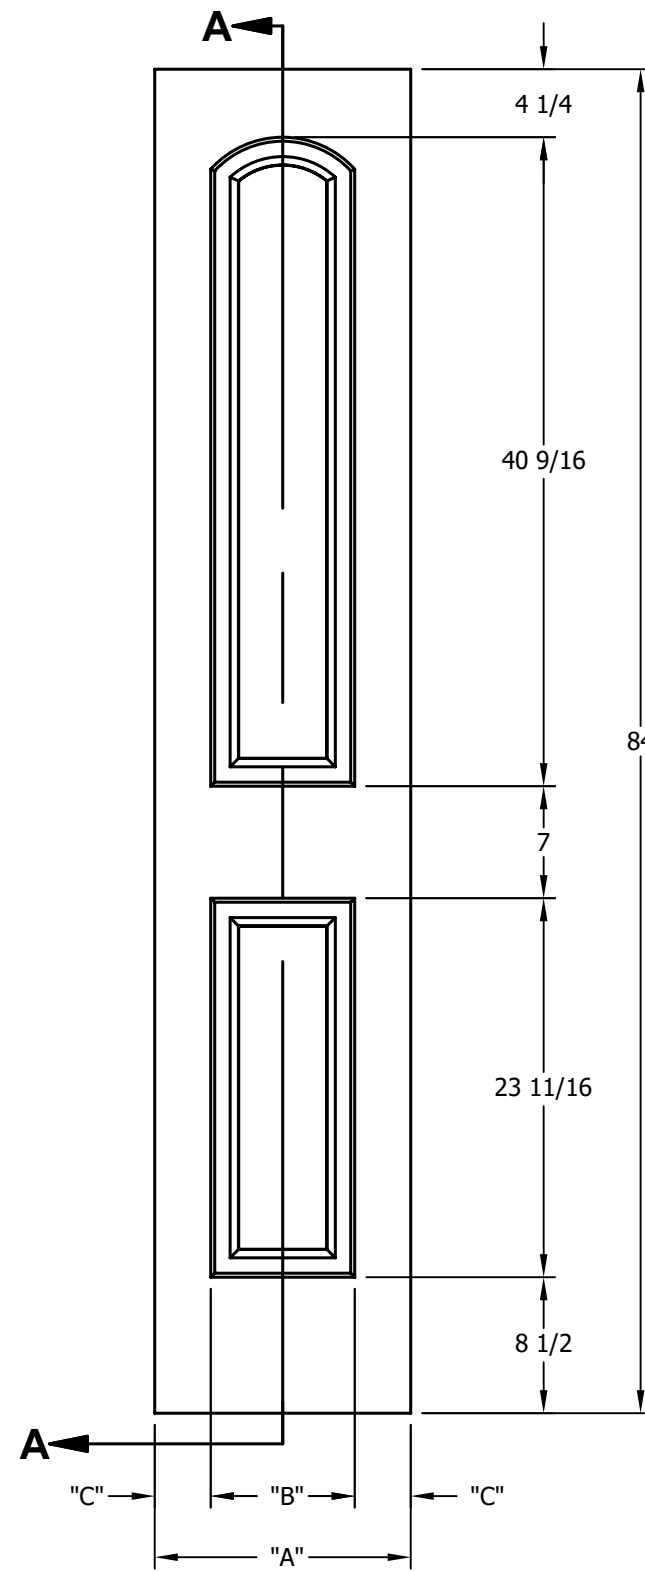

DIMENSION TABLE			
DOOR SIZE	"A"	"B"	"C"
2'-0" x 6'-8"	24"	15"	4 1/2"
2'-2" x 6'-8"	26"	17"	4 1/2"
2'-4" x 6'-8"	28"	19"	4 1/2"
2'-6" x 6'-8"	30"	21"	4 1/2"
2'-8" x 6'-8"	32"	23"	4 1/2"
2'-10" x 6'-8"	34"	25"	4 1/2"
3'-0" x 6'-8"	36"	27"	4 1/2"

DIMENSION TABLE			
DOOR SIZE	"A"	"B"	"C"
1'-0" x 6'-8"	12"	6"	3"
1'-2" x 6'-8"	14"	7"	3 1/2"
1'-3" x 6'-8"	15"	8"	3 1/2"
1'-4" x 6'-8"	16"	9"	3 1/2"
1'-6" x 6'-8"	18"	9 3/4"	4 1/8"
1'-8" x 6'-8"	20"	11 3/4"	4 1/8"
1'-10" x 6'-8"	22"	13 3/4"	4 1/8"

CREATION DATE:	<i>Darpet</i> doors & trim
REV. DATE: 01/01/2021	
TITLE:	CARVED INTERIOR DOOR
DESCRIPTION:	D 2030 6'-8"

DIMENSION TABLE			
DOOR SIZE	"A"	"B"	"C"
2'-0" x 7'-0"	24"	15"	4 1/2"
2'-2" x 7'-0"	26"	17"	4 1/2"
2'-4" x 7'-0"	28"	19"	4 1/2"
2'-6" x 7'-0"	30"	21"	4 1/2"
2'-8" x 7'-0"	32"	23"	4 1/2"
2'-10" x 7'-0"	34"	25"	4 1/2"
3'-0" x 7'-0"	36"	27"	4 1/2"

DIMENSION TABLE			
DOOR SIZE	"A"	"B"	"C"
1'-0" x 7'-0"	12"	6"	3"
1'-2" x 7'-0"	14"	7"	3 1/2"
1'-3" x 7'-0"	15"	8"	3 1/2"
1'-4" x 7'-0"	16"	9"	3 1/2"
1'-6" x 7'-0"	18"	9 3/4"	4 1/8"
1'-8" x 7'-0"	20"	11 3/4"	4 1/8"
1'-10" x 7'-0"	22"	13 3/4"	4 1/8"