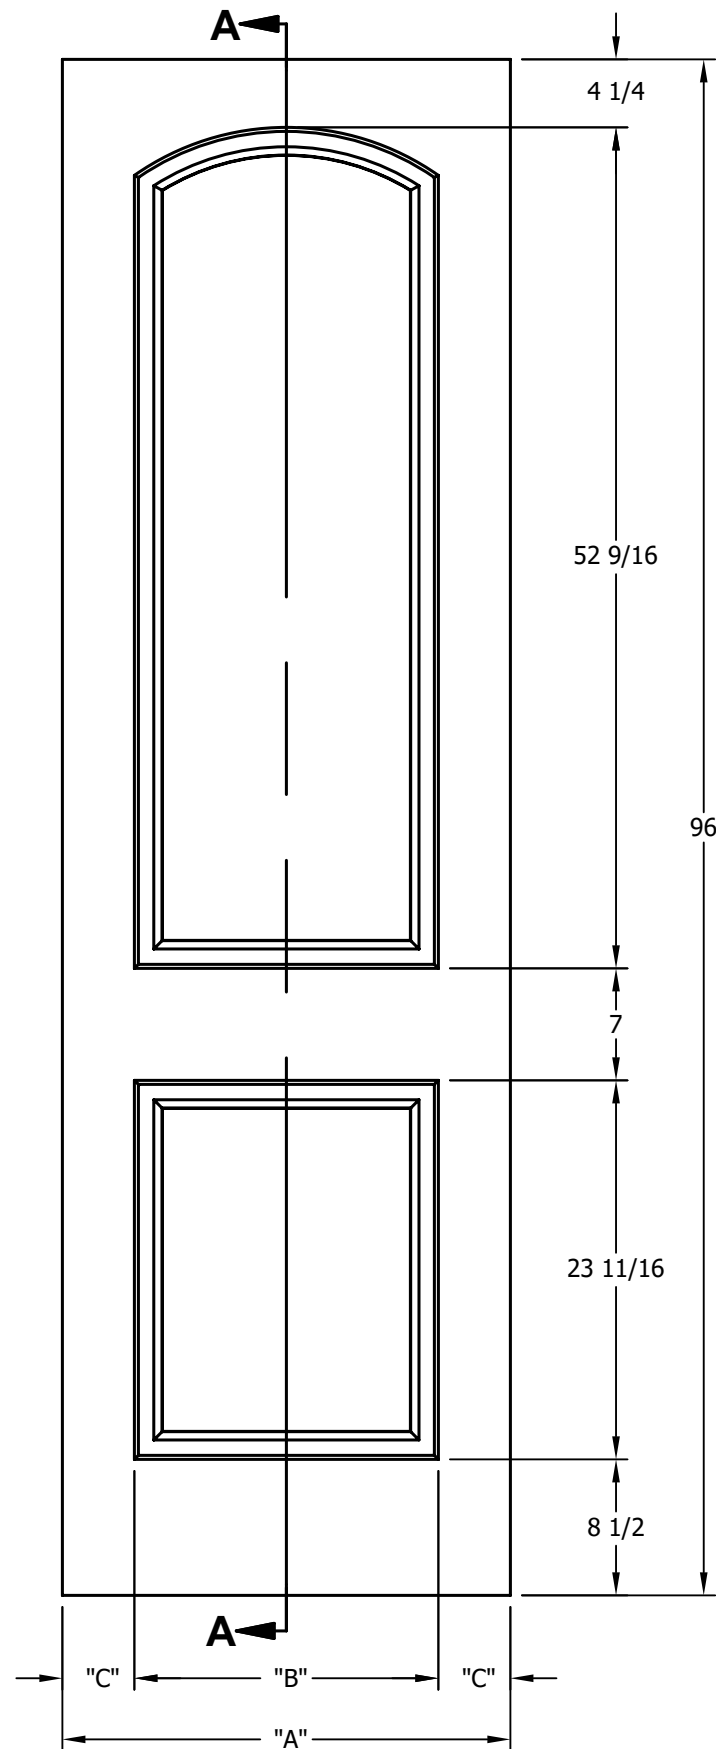

DIMENSION TABLE			
DOOR SIZE	"A"	"B"	"C"
2'-0" x 8'-0"	24"	15"	4 1/2"
2'-2" x 8'-0"	26"	17"	4 1/2"
2'-4" x 8'-0"	28"	19"	4 1/2"
2'-6" x 8'-0"	30"	21"	4 1/2"
2'-8" x 8'-0"	32"	23"	4 1/2"
2'-10" x 8'-0"	34"	25"	4 1/2"
3'-0" x 8'-0"	36"	27"	4 1/2"