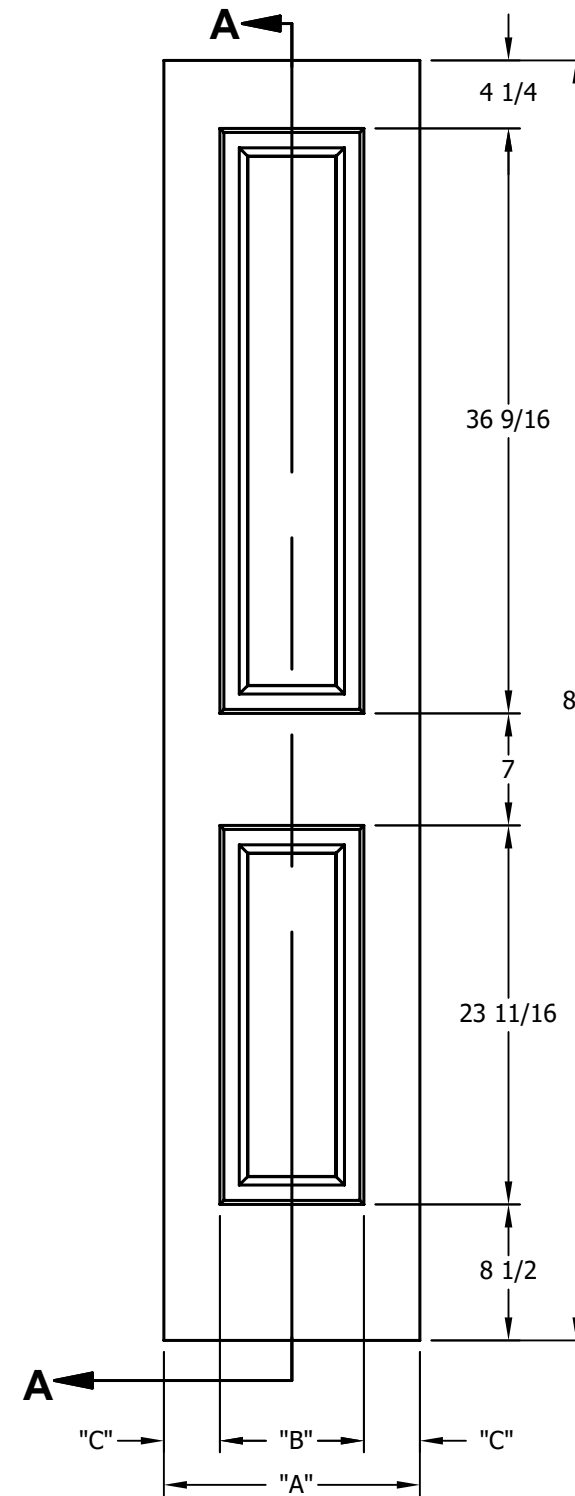

DIMENSION TABLE			
DOOR SIZE	"A"	"B"	"C"
2'-0" x 6'-8"	24"	15"	4 1/2"
2'-2" x 6'-8"	26"	17"	4 1/2"
2'-4" x 6'-8"	28"	19"	4 1/2"
2'-6" x 6'-8"	30"	21"	4 1/2"
2'-8" x 6'-8"	32"	23"	4 1/2"
2'-10" x 6'-8"	34"	25"	4 1/2"
3'-0" x 6'-8"	36"	27"	4 1/2"

DIMENSION TABLE			
DOOR SIZE	"A"	"B"	"C"
1'-0" x 6'-8"	12"	6"	3"
1'-2" x 6'-8"	14"	7"	3 1/2"
1'-3" x 6'-8"	15"	8"	3 1/2"
1'-4" x 6'-8"	16"	9"	3 1/2"
1'-6" x 6'-8"	18"	9 3/4"	4 1/8"
1'-8" x 6'-8"	20"	11 3/4"	4 1/8"
1'-10" x 6'-8"	22"	13 3/4"	4 1/8"

CREATION DATE:	<i>Darpet</i> <small>doors & trim</small>
REV. DATE:	
01/01/2021	
TITLE:	CARVED INTERIOR DOOR
DESCRIPTION:	D 2020 6'-8"

DIMENSION TABLE			
DOOR SIZE	"A"	"B"	"C"
2'-0" x 7'-0"	24"	15"	4 1/2"
2'-2" x 7'-0"	26"	17"	4 1/2"
2'-4" x 7'-0"	28"	19"	4 1/2"
2'-6" x 7'-0"	30"	21"	4 1/2"
2'-8" x 7'-0"	32"	23"	4 1/2"
2'-10" x 7'-0"	34"	25"	4 1/2"
3'-0" x 7'-0"	36"	27"	4 1/2"

DIMENSION TABLE			
DOOR SIZE	"A"	"B"	"C"
1'-0" x 7'-0"	12"	6"	3"
1'-2" x 7'-0"	14"	7"	3 1/2"
1'-3" x 7'-0"	15"	8"	3 1/2"
1'-4" x 7'-0"	16"	9"	3 1/2"
1'-6" x 7'-0"	18"	9 3/4"	4 1/8"
1'-8" x 7'-0"	20"	11 3/4"	4 1/8"
1'-10" x 7'-0"	22"	13 3/4"	4 1/8"