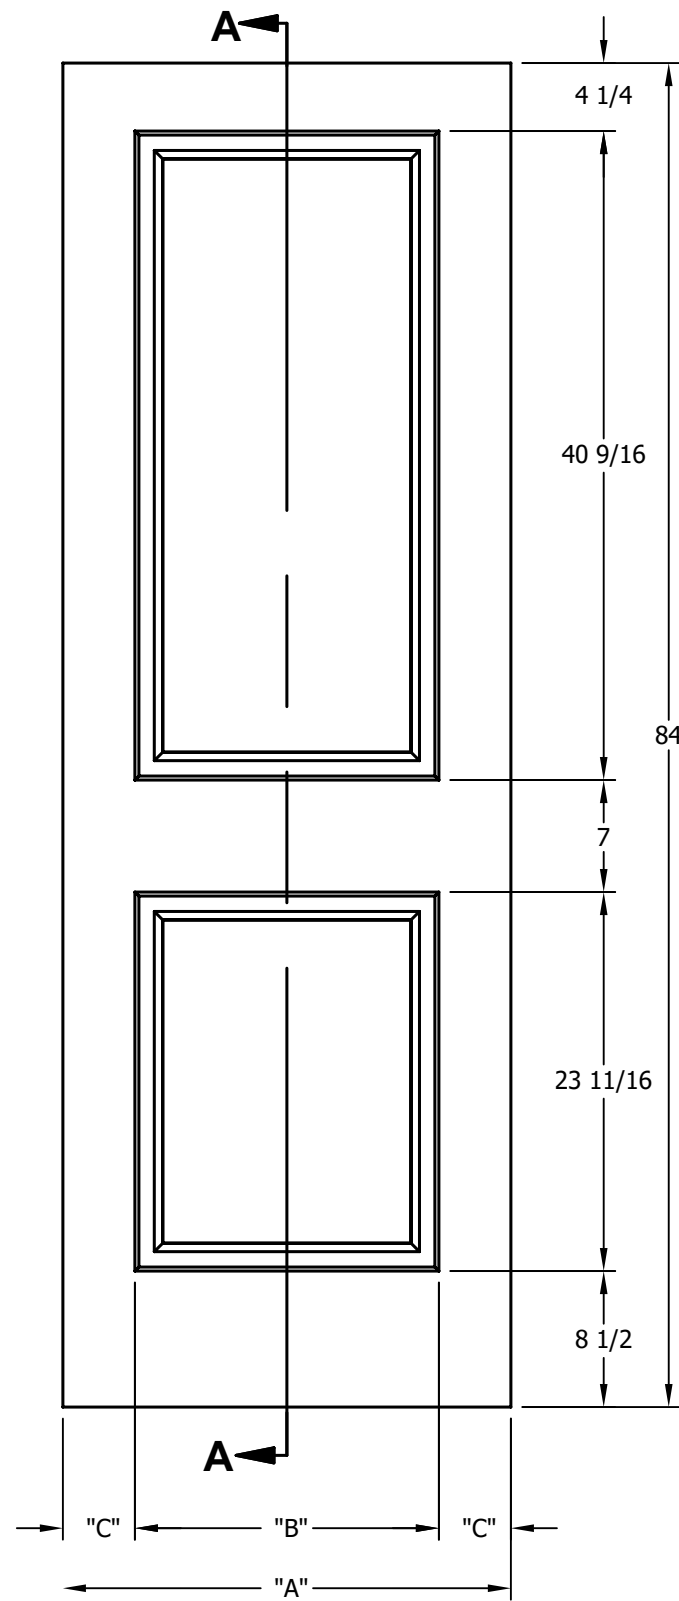

DIMENSION TABLE			
DOOR SIZE	"A"	"B"	"C"
2'-0" x 6'-8"	24"	15"	4 1/2"
2'-2" x 6'-8"	26"	17"	4 1/2"
2'-4" x 6'-8"	28"	19"	4 1/2"
2'-6" x 6'-8"	30"	21"	4 1/2"
2'-8" x 6'-8"	32"	23"	4 1/2"
2'-10" x 6'-8"	34"	25"	4 1/2"
3'-0" x 6'-8"	36"	27"	4 1/2"

DIMENSION TABLE			
DOOR SIZE	"A"	"B"	"C"
1'-0" x 6'-8"	12"	6"	3"
1'-2" x 6'-8"	14"	7"	3 1/2"
1'-3" x 6'-8"	15"	8"	3 1/2"
1'-4" x 6'-8"	16"	9"	3 1/2"
1'-6" x 6'-8"	18"	9 3/4"	4 1/8"
1'-8" x 6'-8"	20"	11 3/4"	4 1/8"
1'-10" x 6'-8"	22"	13 3/4"	4 1/8"

CREATION DATE:	<i>Darpet</i> <small>doors & trim</small>
REV. DATE:	
01/01/2021	
TITLE:	CARVED INTERIOR DOOR
DESCRIPTION:	D 2020 6'-8"

DIMENSION TABLE			
DOOR SIZE	"A"	"B"	"C"
2'-0" x 7'-0"	24"	15"	4 1/2"
2'-2" x 7'-0"	26"	17"	4 1/2"
2'-4" x 7'-0"	28"	19"	4 1/2"
2'-6" x 7'-0"	30"	21"	4 1/2"
2'-8" x 7'-0"	32"	23"	4 1/2"
2'-10" x 7'-0"	34"	25"	4 1/2"
3'-0" x 7'-0"	36"	27"	4 1/2"

DIMENSION TABLE			
DOOR SIZE	"A"	"B"	"C"
1'-0" x 7'-0"	12"	6"	3"
1'-2" x 7'-0"	14"	7"	3 1/2"
1'-3" x 7'-0"	15"	8"	3 1/2"
1'-4" x 7'-0"	16"	9"	3 1/2"
1'-6" x 7'-0"	18"	9 3/4"	4 1/8"
1'-8" x 7'-0"	20"	11 3/4"	4 1/8"
1'-10" x 7'-0"	22"	13 3/4"	4 1/8"