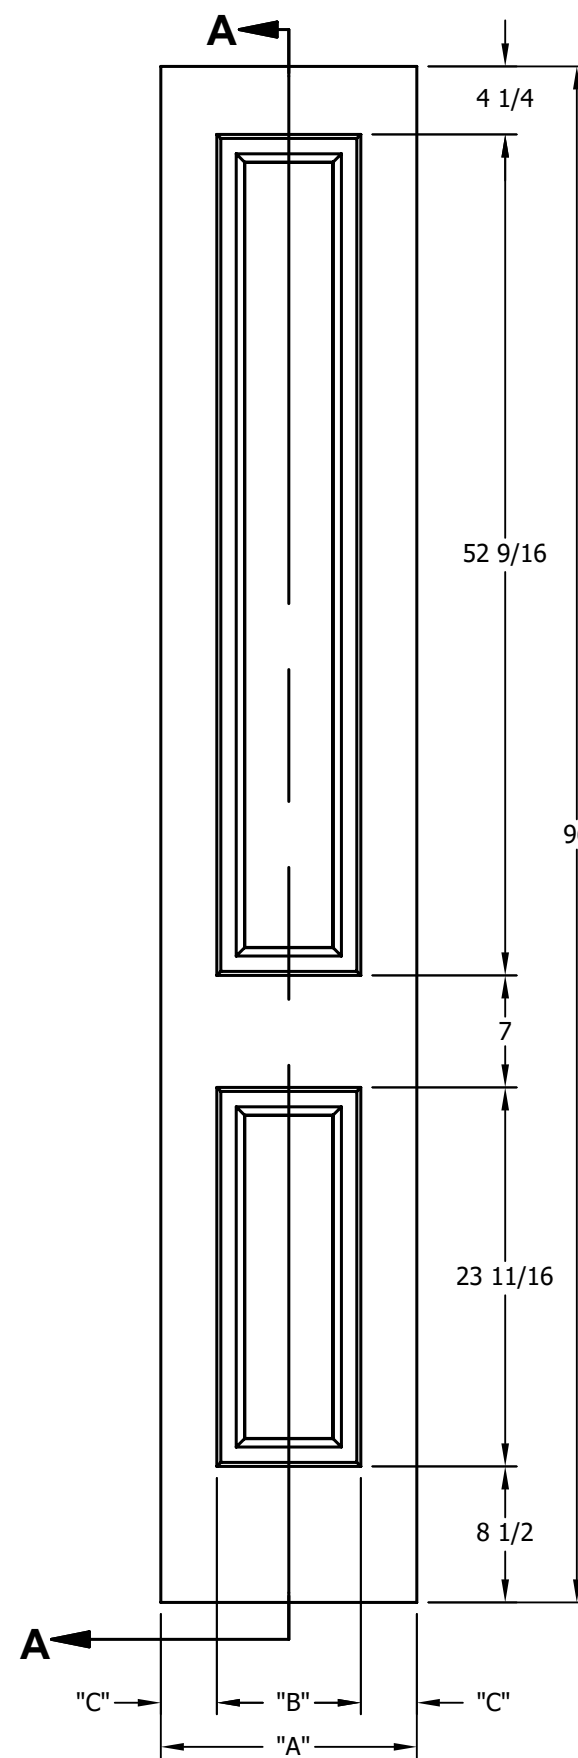

DIMENSION TABLE			
DOOR SIZE	"A"	"B"	"C"
1'-0" x 8'-0"	12"	6"	3"
1'-2" x 8'-0"	14"	7"	3 1/2"
1'-3" x 8'-0"	15"	8"	3 1/2"
1'-4" x 8'-0"	16"	9"	3 1/2"
1'-6" x 8'-0"	18"	9 3/4"	4 1/8"
1'-8" x 8'-0"	20"	11 3/4"	4 1/8"
1'-10" x 8'-0"	22"	13 3/4"	4 1/8"

CREATION DATE:	<i>Darpet</i> doors & trim
REV. DATE: 01/01/2021	
TITLE:	CARVED INTERIOR DOOR
DESCRIPTION:	D 2020 8'-0"