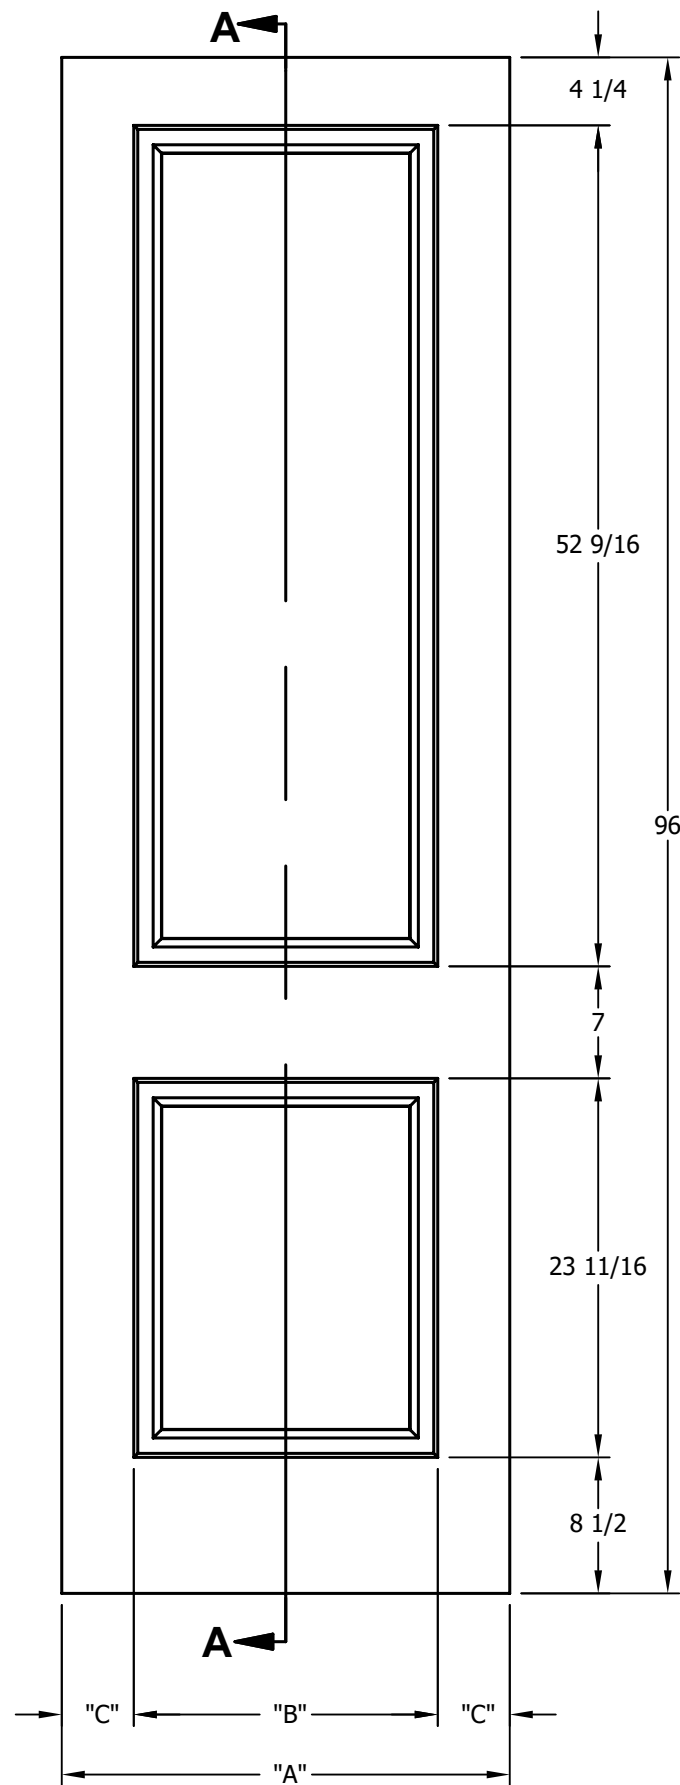

DIMENSION TABLE			
DOOR SIZE	"A"	"B"	"C"
2'-0" x 8'-0"	24"	15"	4 1/2"
2'-2" x 8'-0"	26"	17"	4 1/2"
2'-4" x 8'-0"	28"	19"	4 1/2"
2'-6" x 8'-0"	30"	21"	4 1/2"
2'-8" x 8'-0"	32"	23"	4 1/2"
2'-10" x 8'-0"	34"	25"	4 1/2"
3'-0" x 8'-0"	36"	27"	4 1/2"