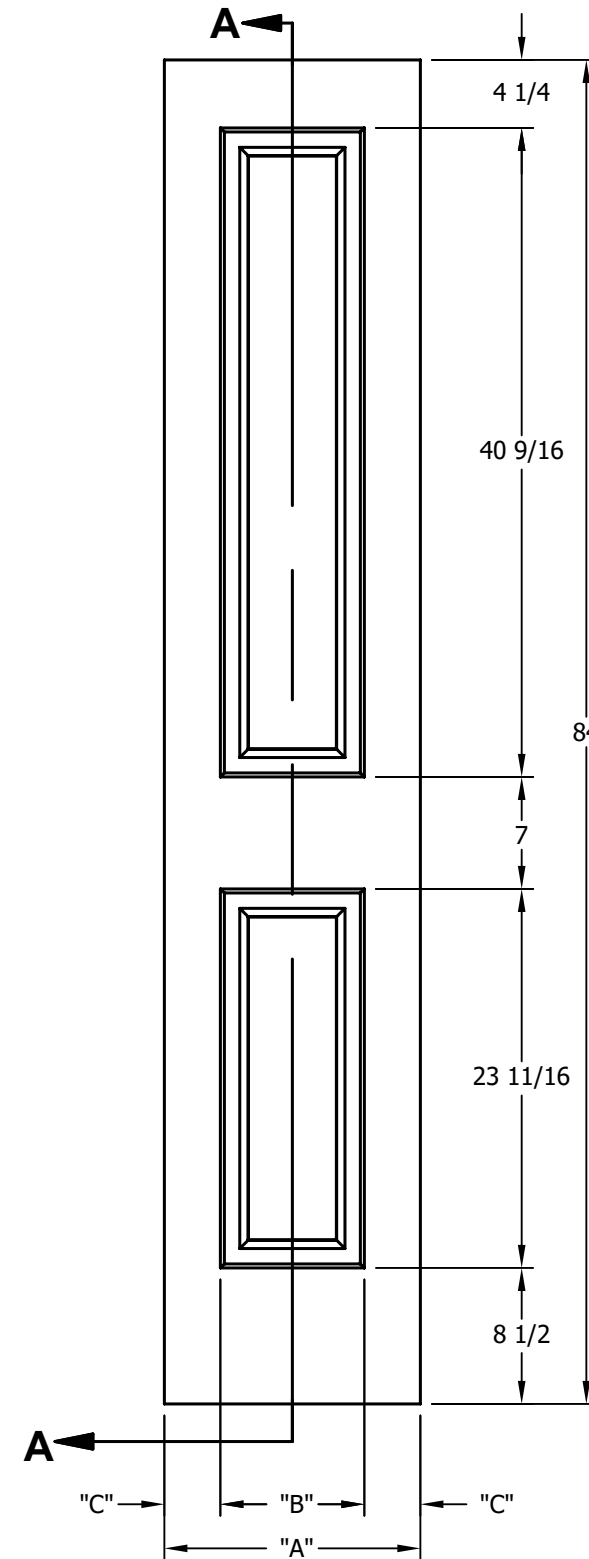

DIMENSION TABLE			
DOOR SIZE	"A"	"B"	"C"
2'-0" x 6'-8"	24"	15"	4 1/2"
2'-2" x 6'-8"	26"	17"	4 1/2"
2'-4" x 6'-8"	28"	19"	4 1/2"
2'-6" x 6'-8"	30"	21"	4 1/2"
2'-8" x 6'-8"	32"	23"	4 1/2"
2'-10" x 6'-8"	34"	25"	4 1/2"
3'-0" x 6'-8"	36"	27"	4 1/2"

DIMENSION TABLE			
DOOR SIZE	"A"	"B"	"C"
1'-0" x 6'-8"	12"	6"	3"
1'-2" x 6'-8"	14"	7"	3 1/2"
1'-3" x 6'-8"	15"	8"	3 1/2"
1'-4" x 6'-8"	16"	9"	3 1/2"
1'-6" x 6'-8"	18"	9 3/4"	4 1/8"
1'-8" x 6'-8"	20"	11 3/4"	4 1/8"
1'-10" x 6'-8"	22"	13 3/4"	4 1/8"

CREATION DATE:	<i>Darpet</i> <small>doors & trim</small>
REV. DATE:	
01/01/2021	
TITLE:	CARVED INTERIOR DOOR
DESCRIPTION:	D 2020 6'-8"

DIMENSION TABLE			
DOOR SIZE	"A"	"B"	"C"
2'-0" x 7'-0"	24"	15"	4 1/2"
2'-2" x 7'-0"	26"	17"	4 1/2"
2'-4" x 7'-0"	28"	19"	4 1/2"
2'-6" x 7'-0"	30"	21"	4 1/2"
2'-8" x 7'-0"	32"	23"	4 1/2"
2'-10" x 7'-0"	34"	25"	4 1/2"
3'-0" x 7'-0"	36"	27"	4 1/2"

DIMENSION TABLE			
DOOR SIZE	"A"	"B"	"C"
1'-0" x 7'-0"	12"	6"	3"
1'-2" x 7'-0"	14"	7"	3 1/2"
1'-3" x 7'-0"	15"	8"	3 1/2"
1'-4" x 7'-0"	16"	9"	3 1/2"
1'-6" x 7'-0"	18"	9 3/4"	4 1/8"
1'-8" x 7'-0"	20"	11 3/4"	4 1/8"
1'-10" x 7'-0"	22"	13 3/4"	4 1/8"