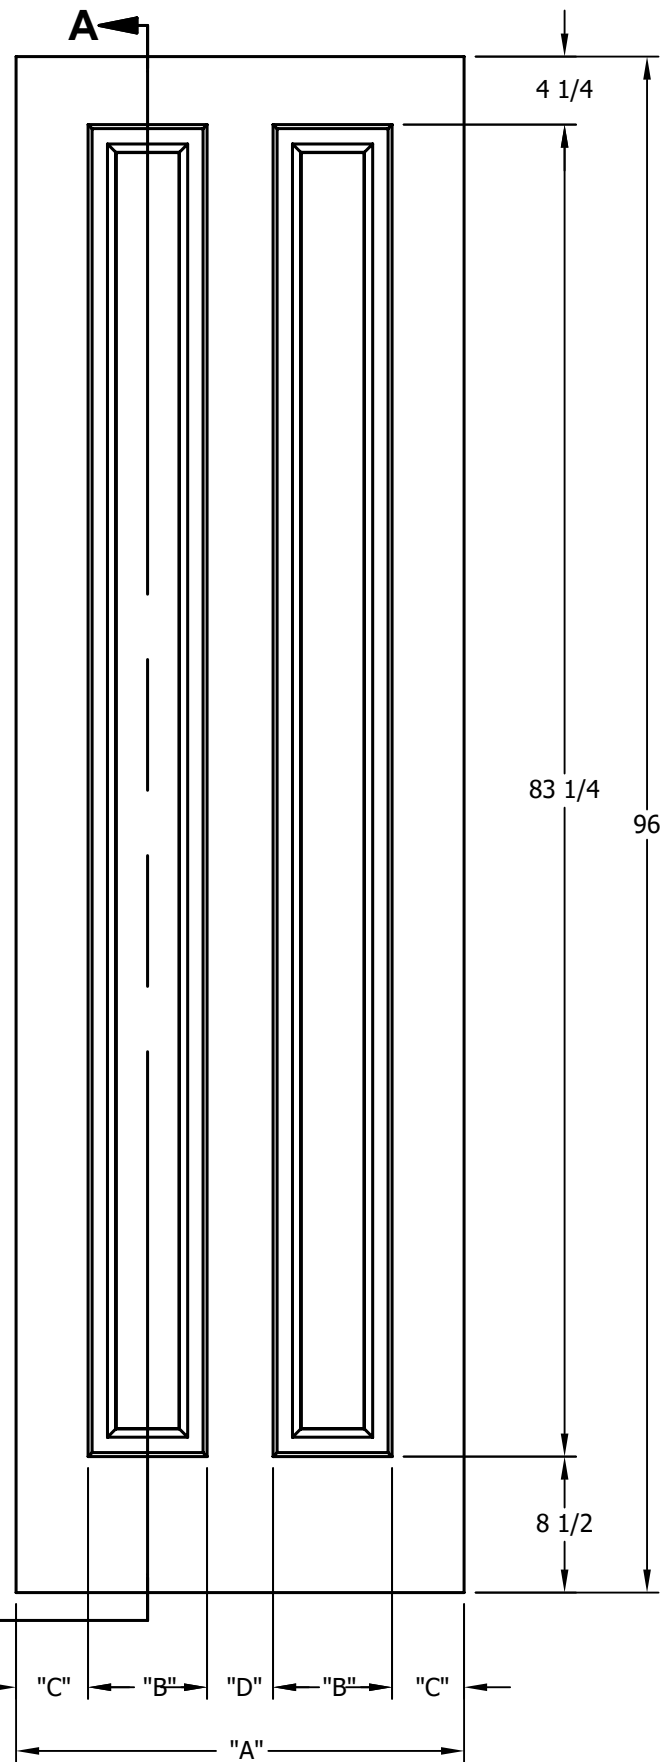

DIMENSION TABLE				
DOOR SIZE	"A"	"B"	"C"	"D"
2'-0" x 8'-0"	24"	5 3/4"	4 1/2"	3 1/2"
2'-2" x 8'-0"	26"	6 7/16"	4 1/2"	4 1/8"
2'-4" x 8'-0"	28"	7 7/16"	4 1/2"	4 1/8"
2'-6" x 8'-0"	30"	8 7/16"	4 1/2"	4 1/8"
2'-8" x 8'-0"	32"	9 7/16"	4 1/2"	4 1/8"
2'-10" x 8'-0"	34"	10 7/16"	4 1/2"	4 1/8"
3'-0" x 8'-0"	36"	11 7/16"	4 1/2"	4 1/8"