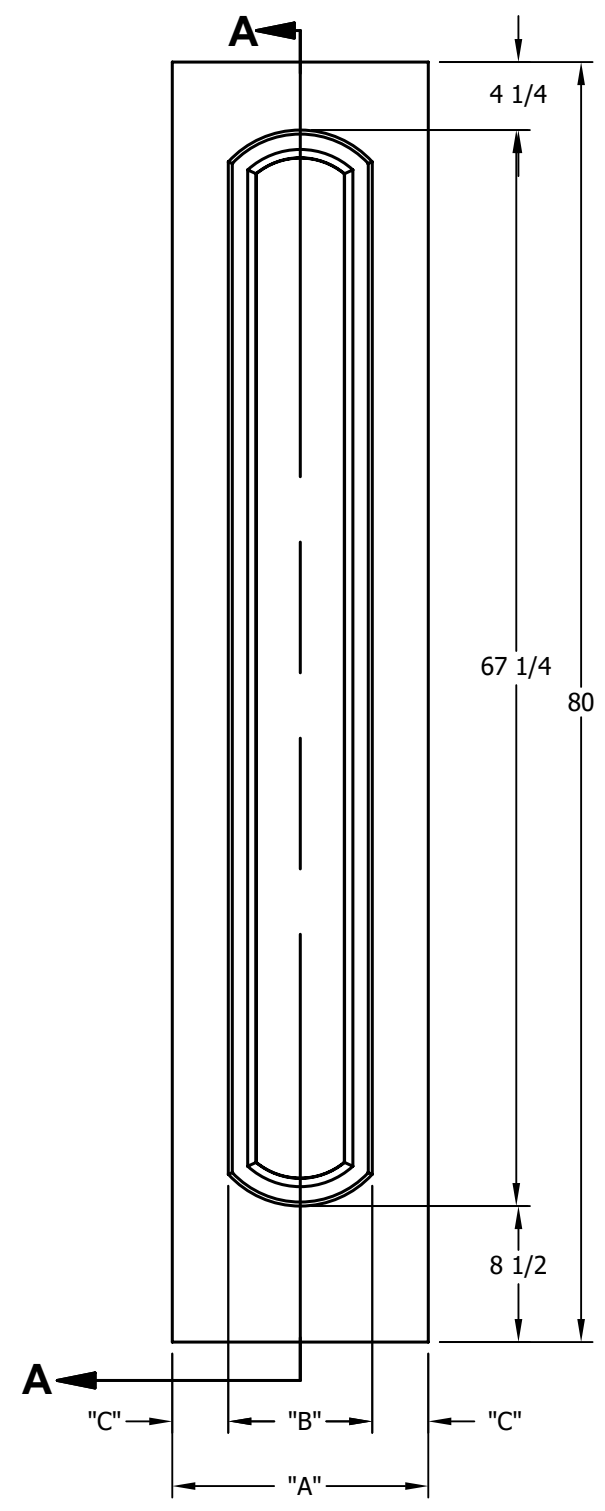

DIMENSION TABLE			
DOOR SIZE	"A"	"B"	"C"
2'-0" x 6'-8"	24"	15"	4 1/2"
2'-2" x 6'-8"	26"	17"	4 1/2"
2'-4" x 6'-8"	28"	19"	4 1/2"
2'-6" x 6'-8"	30"	21"	4 1/2"
2'-8" x 6'-8"	32"	23"	4 1/2"
2'-10" x 6'-8"	34"	25"	4 1/2"
3'-0" x 6'-8"	36"	27"	4 1/2"

DIMENSION TABLE			
DOOR SIZE	"A"	"B"	"C"
1'-0" x 6'-8"	12"	6"	3"
1'-2" x 6'-8"	14"	7"	3 1/2"
1'-3" x 6'-8"	15"	8"	3 1/2"
1'-4" x 6'-8"	16"	9"	3 1/2"
1'-6" x 6'-8"	18"	9 3/4"	4 1/8"
1'-8" x 6'-8"	20"	11 3/4"	4 1/8"
1'-10" x 6'-8"	22"	13 3/4"	4 1/8"

CREATION DATE:	Darpet <small>doors & trim</small>
REV. DATE: 01/01/2021	
TITLE:	CARVED INTERIOR DOOR
DESCRIPTION:	D 1040 6'-8"

DIMENSION TABLE			
DOOR SIZE	"A"	"B"	"C"
2'-0" x 7'-0"	24"	15"	4 1/2"
2'-2" x 7'-0"	26"	17"	4 1/2"
2'-4" x 7'-0"	28"	19"	4 1/2"
2'-6" x 7'-0"	30"	21"	4 1/2"
2'-8" x 7'-0"	32"	23"	4 1/2"
2'-10" x 7'-0"	34"	25"	4 1/2"
3'-0" x 7'-0"	36"	27"	4 1/2"

DIMENSION TABLE			
DOOR SIZE	"A"	"B"	"C"
1'-0" x 7'-0"	12"	6"	3"
1'-2" x 7'-0"	14"	7"	3 1/2"
1'-3" x 7'-0"	15"	8"	3 1/2"
1'-4" x 7'-0"	16"	9"	3 1/2"
1'-6" x 7'-0"	18"	9 3/4"	4 1/8"
1'-8" x 7'-0"	20"	11 3/4"	4 1/8"
1'-10" x 7'-0"	22"	13 3/4"	4 1/8"