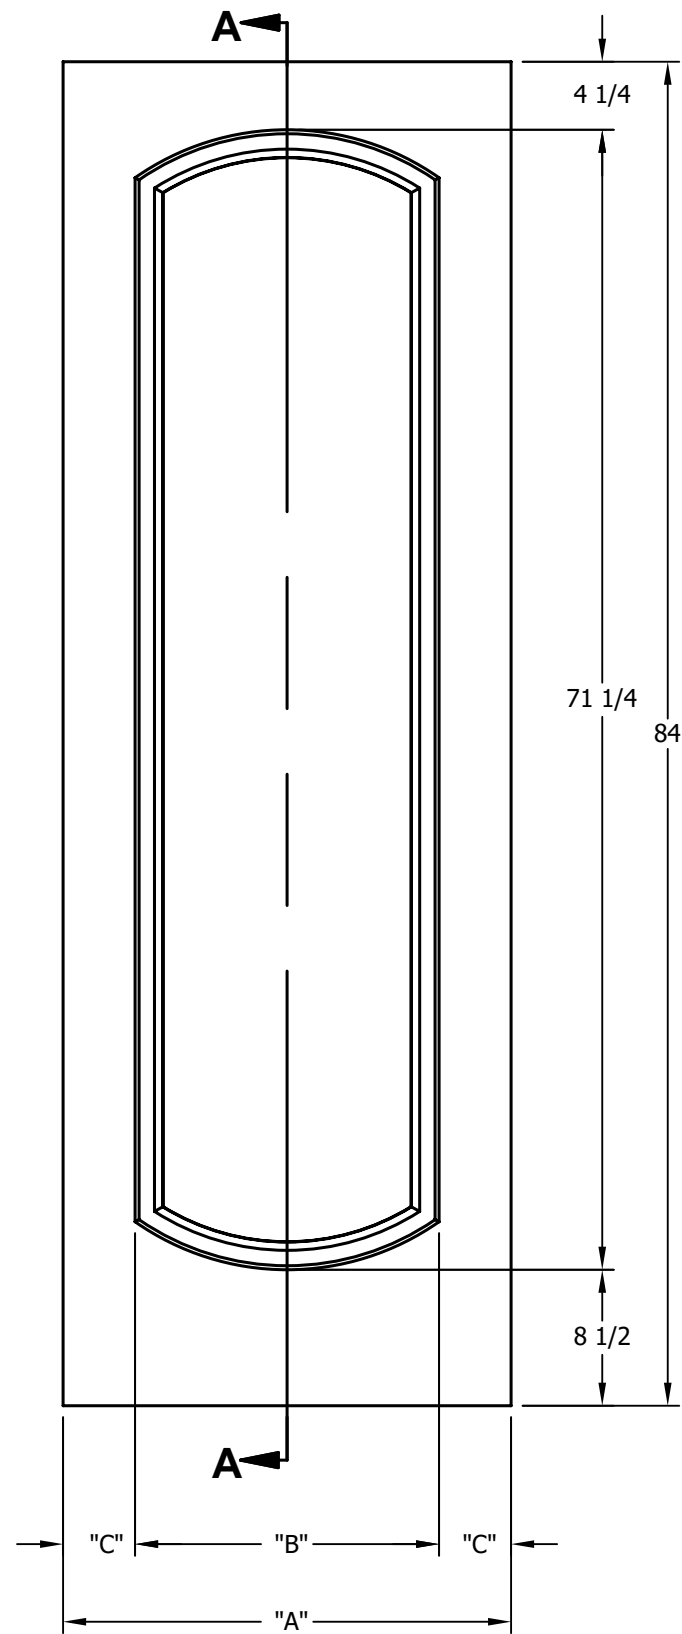

DIMENSION TABLE			
DOOR SIZE	"A"	"B"	"C"
2'-0" x 6'-8"	24"	15"	4 1/2"
2'-2" x 6'-8"	26"	17"	4 1/2"
2'-4" x 6'-8"	28"	19"	4 1/2"
2'-6" x 6'-8"	30"	21"	4 1/2"
2'-8" x 6'-8"	32"	23"	4 1/2"
2'-10" x 6'-8"	34"	25"	4 1/2"
3'-0" x 6'-8"	36"	27"	4 1/2"

DIMENSION TABLE			
DOOR SIZE	"A"	"B"	"C"
1'-0" x 6'-8"	12"	6"	3"
1'-2" x 6'-8"	14"	7"	3 1/2"
1'-3" x 6'-8"	15"	8"	3 1/2"
1'-4" x 6'-8"	16"	9"	3 1/2"
1'-6" x 6'-8"	18"	9 3/4"	4 1/8"
1'-8" x 6'-8"	20"	11 3/4"	4 1/8"
1'-10" x 6'-8"	22"	13 3/4"	4 1/8"

CREATION DATE:	Darpet <small>doors & trim</small>
REV. DATE: 01/01/2021	
TITLE:	CARVED INTERIOR DOOR
DESCRIPTION:	D 1040 6'-8"

DIMENSION TABLE			
DOOR SIZE	"A"	"B"	"C"
2'-0" x 7'-0"	24"	15"	4 1/2"
2'-2" x 7'-0"	26"	17"	4 1/2"
2'-4" x 7'-0"	28"	19"	4 1/2"
2'-6" x 7'-0"	30"	21"	4 1/2"
2'-8" x 7'-0"	32"	23"	4 1/2"
2'-10" x 7'-0"	34"	25"	4 1/2"
3'-0" x 7'-0"	36"	27"	4 1/2"

DIMENSION TABLE			
DOOR SIZE	"A"	"B"	"C"
1'-0" x 7'-0"	12"	6"	3"
1'-2" x 7'-0"	14"	7"	3 1/2"
1'-3" x 7'-0"	15"	8"	3 1/2"
1'-4" x 7'-0"	16"	9"	3 1/2"
1'-6" x 7'-0"	18"	9 3/4"	4 1/8"
1'-8" x 7'-0"	20"	11 3/4"	4 1/8"
1'-10" x 7'-0"	22"	13 3/4"	4 1/8"