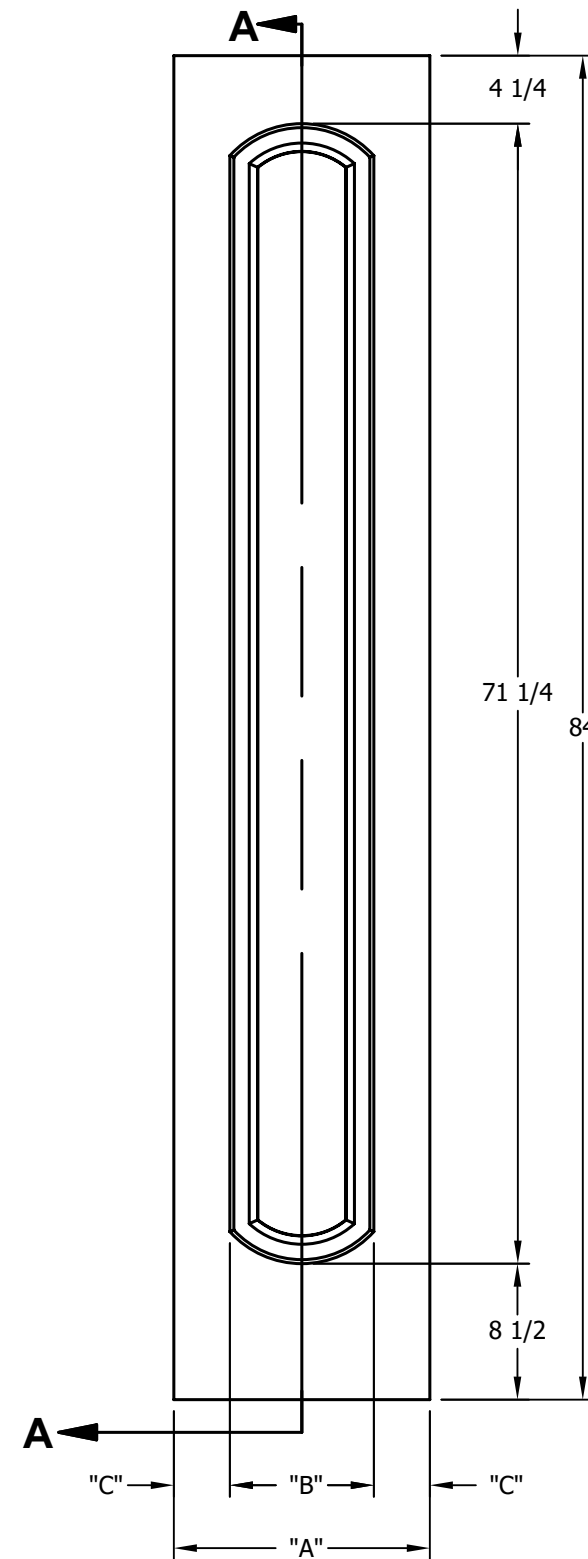

DIMENSION TABLE			
DOOR SIZE	"A"	"B"	"C"
2'-0" x 6'-8"	24"	15"	4 1/2"
2'-2" x 6'-8"	26"	17"	4 1/2"
2'-4" x 6'-8"	28"	19"	4 1/2"
2'-6" x 6'-8"	30"	21"	4 1/2"
2'-8" x 6'-8"	32"	23"	4 1/2"
2'-10" x 6'-8"	34"	25"	4 1/2"
3'-0" x 6'-8"	36"	27"	4 1/2"

DIMENSION TABLE			
DOOR SIZE	"A"	"B"	"C"
1'-0" x 6'-8"	12"	6"	3"
1'-2" x 6'-8"	14"	7"	3 1/2"
1'-3" x 6'-8"	15"	8"	3 1/2"
1'-4" x 6'-8"	16"	9"	3 1/2"
1'-6" x 6'-8"	18"	9 3/4"	4 1/8"
1'-8" x 6'-8"	20"	11 3/4"	4 1/8"
1'-10" x 6'-8"	22"	13 3/4"	4 1/8"

CREATION DATE:	Darpet <small>doors & trim</small>
REV. DATE: 01/01/2021	
TITLE:	CARVED INTERIOR DOOR
DESCRIPTION:	D 1040 6'-8"

DIMENSION TABLE			
DOOR SIZE	"A"	"B"	"C"
2'-0" x 7'-0"	24"	15"	4 1/2"
2'-2" x 7'-0"	26"	17"	4 1/2"
2'-4" x 7'-0"	28"	19"	4 1/2"
2'-6" x 7'-0"	30"	21"	4 1/2"
2'-8" x 7'-0"	32"	23"	4 1/2"
2'-10" x 7'-0"	34"	25"	4 1/2"
3'-0" x 7'-0"	36"	27"	4 1/2"

DIMENSION TABLE			
DOOR SIZE	"A"	"B"	"C"
1'-0" x 7'-0"	12"	6"	3"
1'-2" x 7'-0"	14"	7"	3 1/2"
1'-3" x 7'-0"	15"	8"	3 1/2"
1'-4" x 7'-0"	16"	9"	3 1/2"
1'-6" x 7'-0"	18"	9 3/4"	4 1/8"
1'-8" x 7'-0"	20"	11 3/4"	4 1/8"
1'-10" x 7'-0"	22"	13 3/4"	4 1/8"