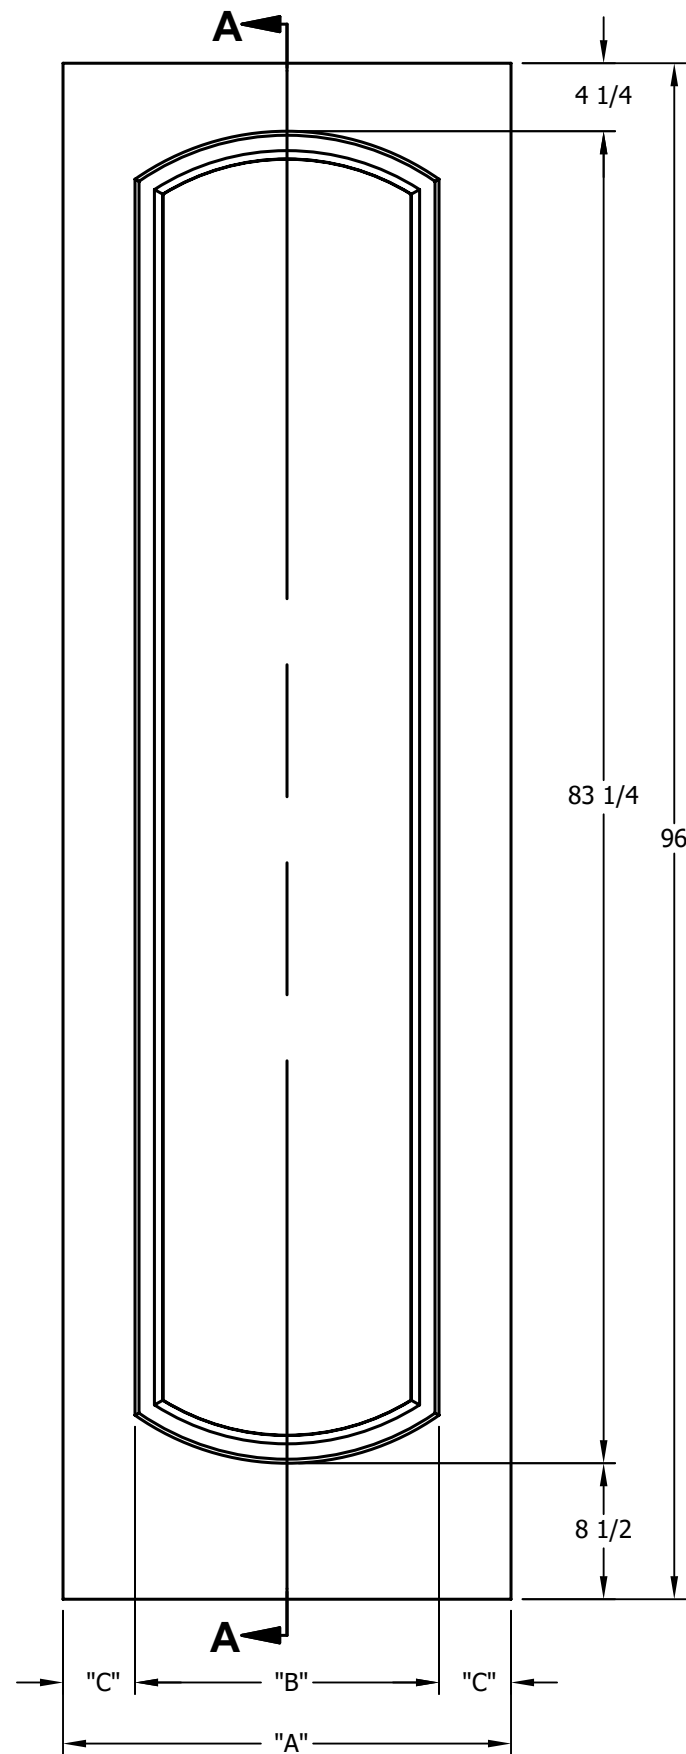

DIMENSION TABLE			
DOOR SIZE	"A"	"B"	"C"
2'-0" x 8'-0"	24"	15"	4 1/2"
2'-2" x 8'-0"	26"	17"	4 1/2"
2'-4" x 8'-0"	28"	19"	4 1/2"
2'-6" x 8'-0"	30"	21"	4 1/2"
2'-8" x 8'-0"	32"	23"	4 1/2"
2'-10" x 8'-0"	34"	25"	4 1/2"
3'-0" x 8'-0"	36"	27"	4 1/2"