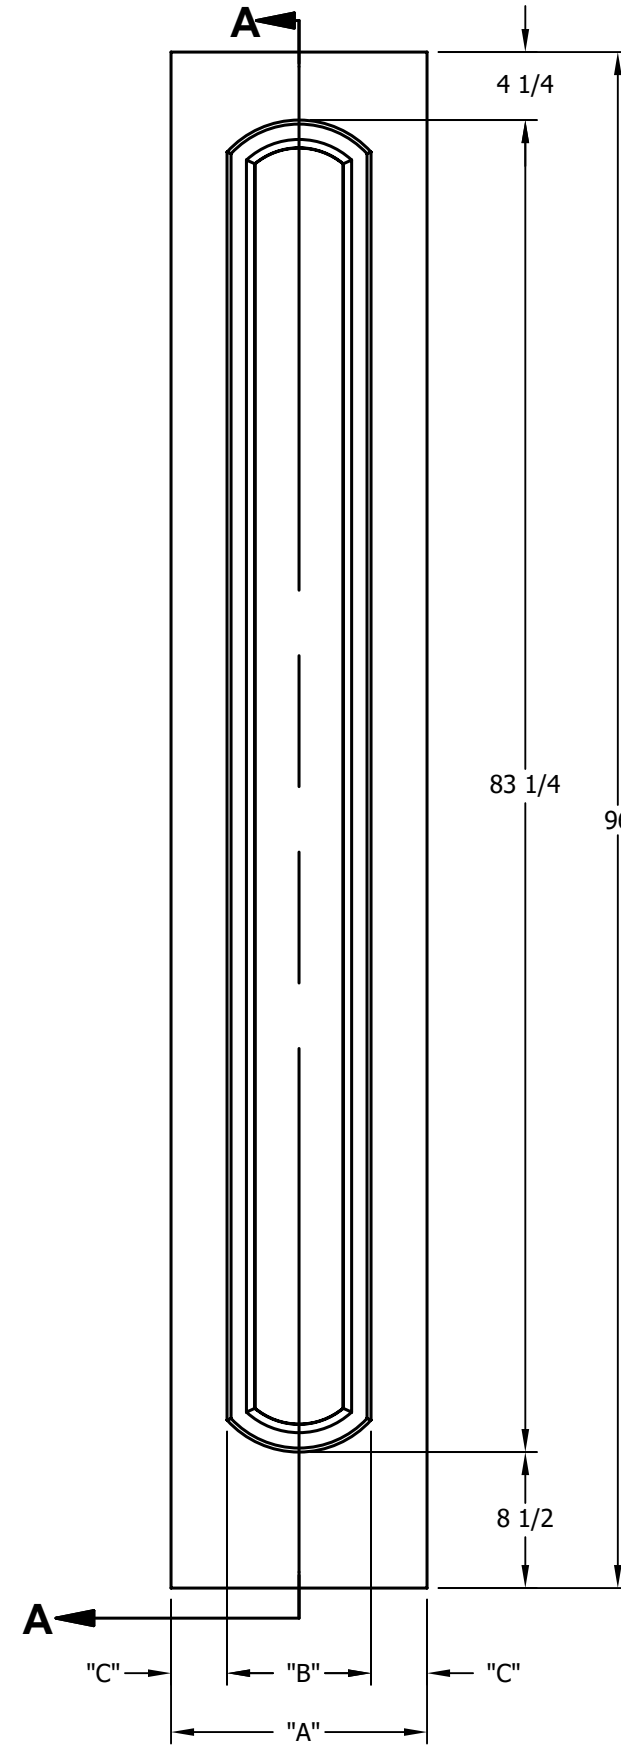

DIMENSION TABLE			
DOOR SIZE	"A"	"B"	"C"
1'-0" x 8'-0"	12"	6"	3"
1'-2" x 8'-0"	14"	7"	3 1/2"
1'-3" x 8'-0"	15"	8"	3 1/2"
1'-4" x 8'-0"	16"	9"	3 1/2"
1'-6" x 8'-0"	18"	9 3/4"	4 1/8"
1'-8" x 8'-0"	20"	11 3/4"	4 1/8"
1'-10" x 8'-0"	22"	13 3/4"	4 1/8"

CREATION DATE:	<i>Darpet</i> doors & trim
REV. DATE:	
01/01/2021	
TITLE:	CARVED INTERIOR DOOR
DESCRIPTION:	D 1040 8'-0"