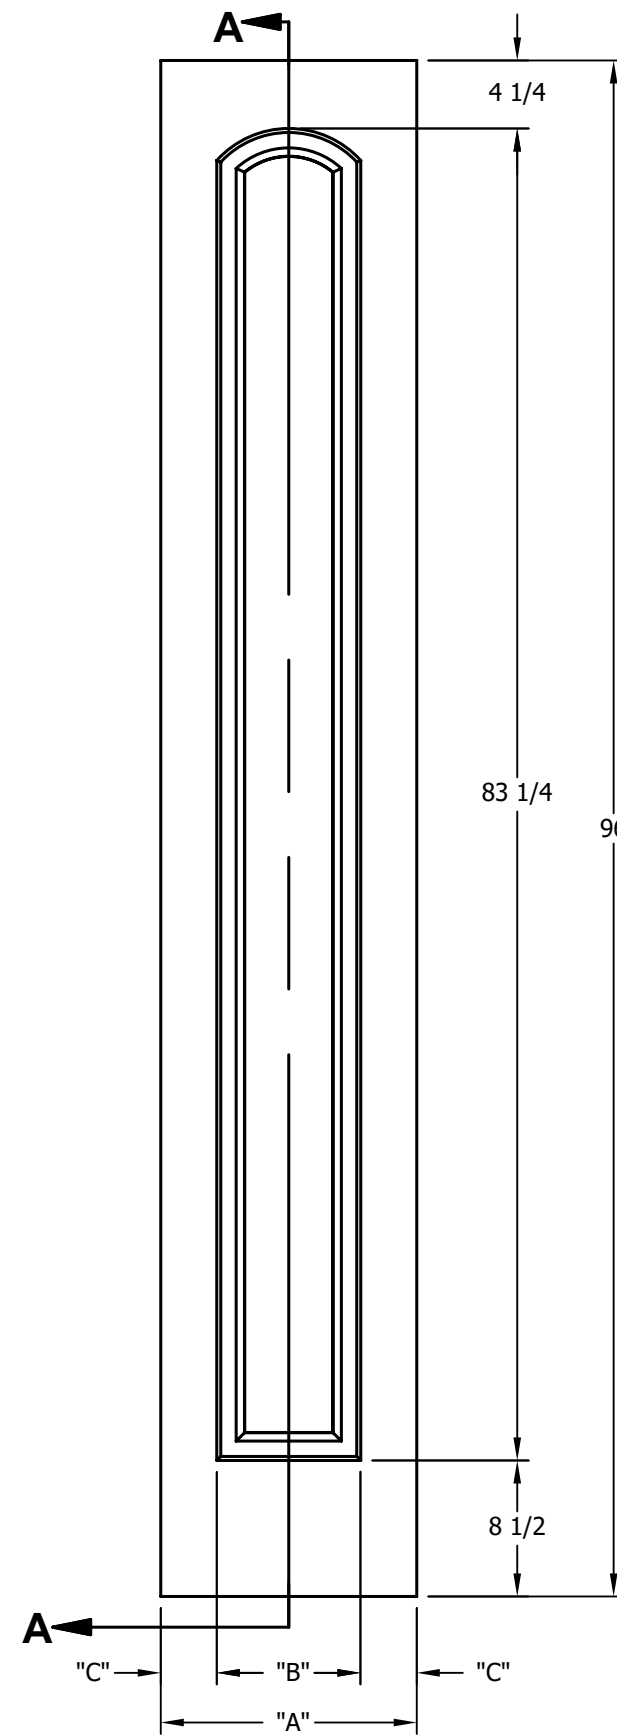

DIMENSION TABLE			
DOOR SIZE	"A"	"B"	"C"
1'-0" x 8'-0"	12"	6"	3"
1'-2" x 8'-0"	14"	7"	3 1/2"
1'-3" x 8'-0"	15"	8"	3 1/2"
1'-4" x 8'-0"	16"	9"	3 1/2"
1'-6" x 8'-0"	18"	9 3/4"	4 1/8"
1'-8" x 8'-0"	20"	11 3/4"	4 1/8"
1'-10" x 8'-0"	22"	13 3/4"	4 1/8"

CREATION DATE:	<i>Darpet</i> doors & trim
REV. DATE: 01/01/2021	
TITLE:	CARVED INTERIOR DOOR
DESCRIPTION:	D 1030 8'-0"