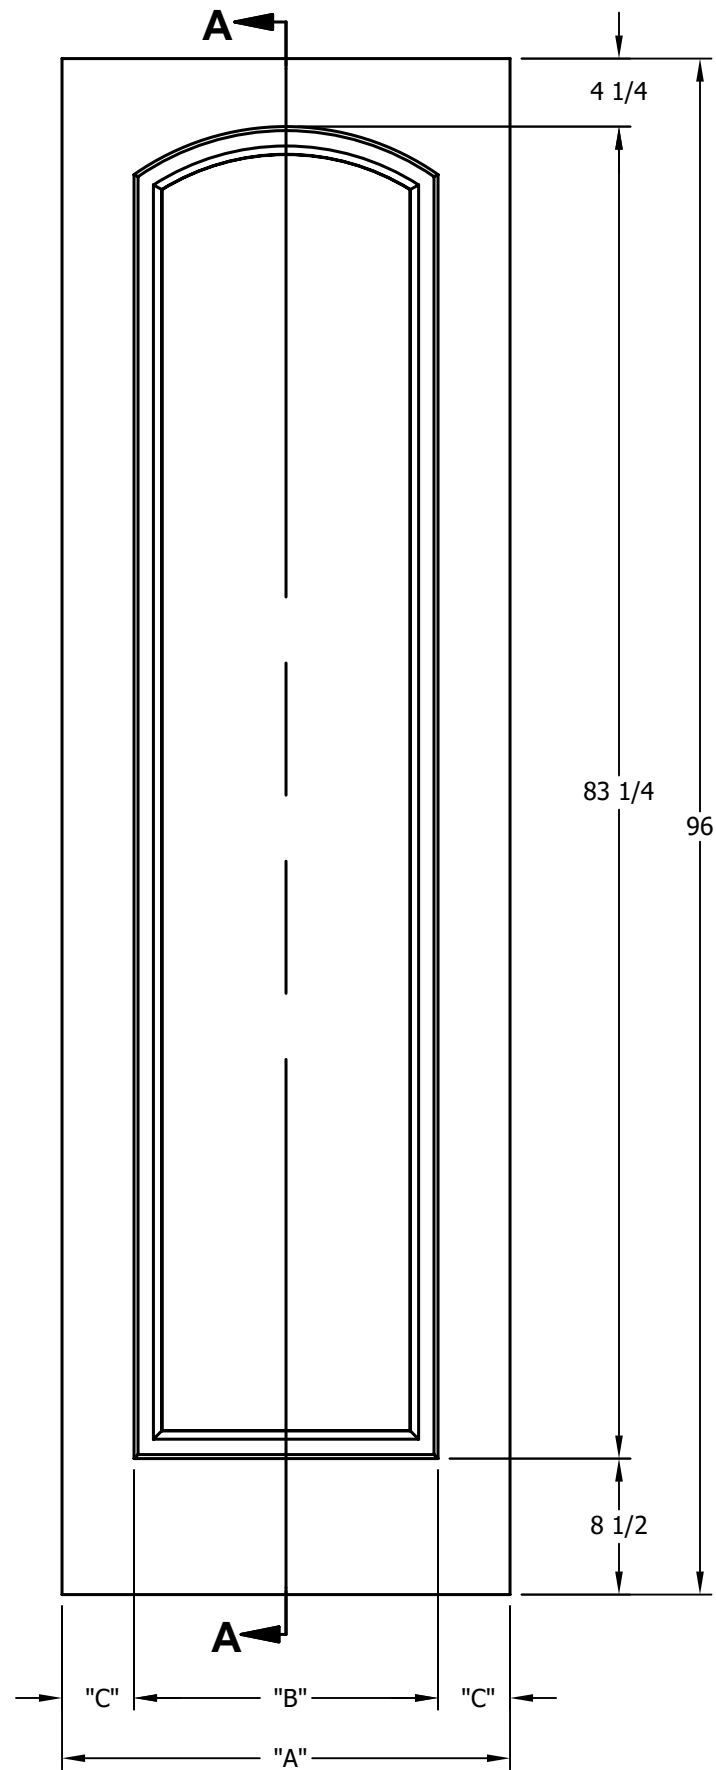

DIMENSION TABLE			
DOOR SIZE	"A"	"B"	"C"
2'-0" x 8'-0"	24"	15"	4 1/2"
2'-2" x 8'-0"	26"	17"	4 1/2"
2'-4" x 8'-0"	28"	19"	4 1/2"
2'-6" x 8'-0"	30"	21"	4 1/2"
2'-8" x 8'-0"	32"	23"	4 1/2"
2'-10" x 8'-0"	34"	25"	4 1/2"
3'-0" x 8'-0"	36"	27"	4 1/2"