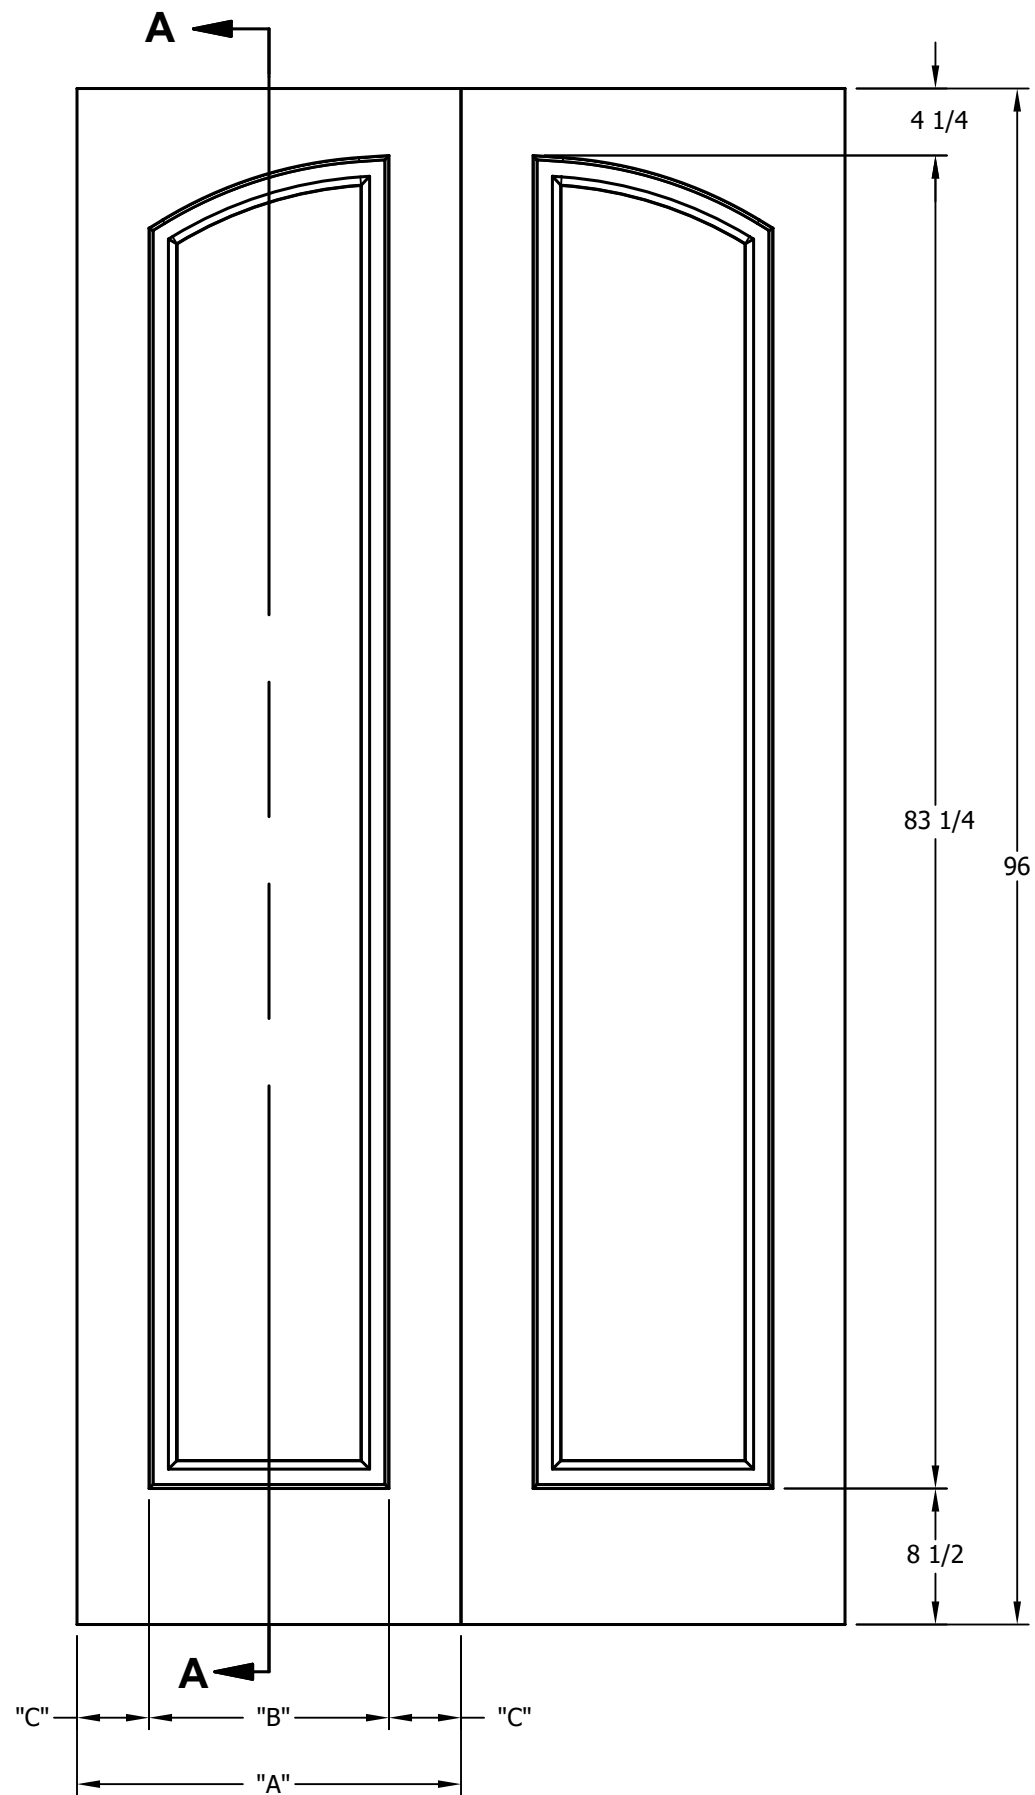

DIMENSION TABLE			
DOOR SIZE	"A"	"B"	"C"
4'-0" x 8'-0"	24"	15"	4 1/2"
4'-4" x 8'-0"	26"	17"	4 1/2"
4'-8" x 8'-0"	28"	19"	4 1/2"
5'-0" x 8'-0"	30"	21"	4 1/2"
5'-4" x 8'-0"	32"	23"	4 1/2"
5'-8" x 8'-0"	34"	25"	4 1/2"
6'-0" x 8'-0"	36"	27"	4 1/2"

CREATION DATE:	
REV. DATE: 01/01/2021	
TITLE:	CARVED INTERIOR DOOR
DESCRIPTION:	C 1030 COMMON CURVE 8'-0"