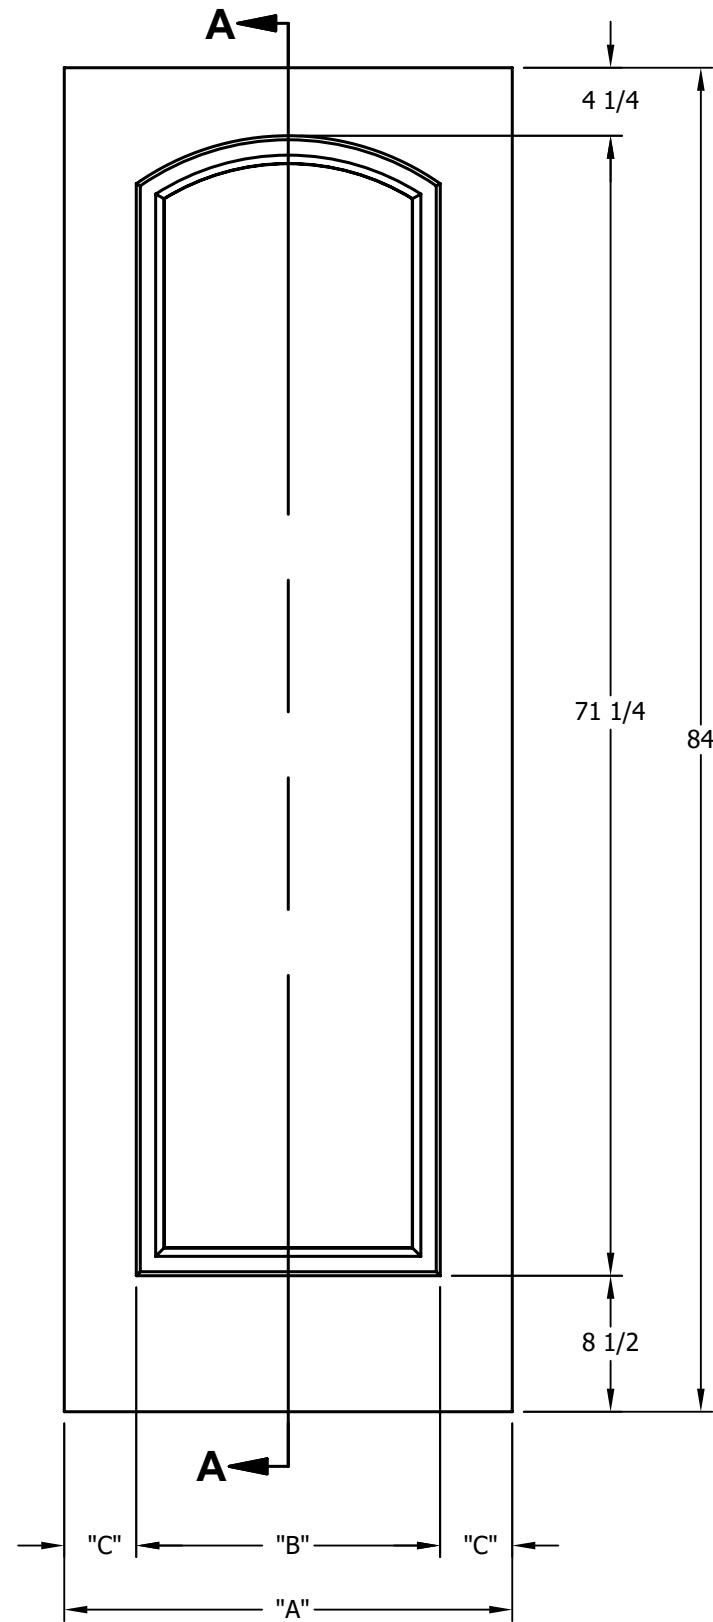

DIMENSION TABLE			
DOOR SIZE	"A"	"B"	"C"
2'-0" x 6'-8"	24"	15"	4 1/2"
2'-2" x 6'-8"	26"	17"	4 1/2"
2'-4" x 6'-8"	28"	19"	4 1/2"
2'-6" x 6'-8"	30"	21"	4 1/2"
2'-8" x 6'-8"	32"	23"	4 1/2"
2'-10" x 6'-8"	34"	25"	4 1/2"
3'-0" x 6'-8"	36"	27"	4 1/2"

DIMENSION TABLE			
DOOR SIZE	"A"	"B"	"C"
1'-0" x 6'-8"	12"	6"	3"
1'-2" x 6'-8"	14"	7"	3 1/2"
1'-3" x 6'-8"	15"	8"	3 1/2"
1'-4" x 6'-8"	16"	9"	3 1/2"
1'-6" x 6'-8"	18"	9 3/4"	4 1/8"
1'-8" x 6'-8"	20"	11 3/4"	4 1/8"
1'-10" x 6'-8"	22"	13 3/4"	4 1/8"

CREATION DATE:	Darpet <small>doors & trim</small> <i>INC.</i>
REV. DATE: 01/01/2021	
TITLE:	CARVED INTERIOR DOOR
DESCRIPTION:	D 1030 6'-8"

DIMENSION TABLE			
DOOR SIZE	"A"	"B"	"C"
2'-0" x 7'-0"	24"	15"	4 1/2"
2'-2" x 7'-0"	26"	17"	4 1/2"
2'-4" x 7'-0"	28"	19"	4 1/2"
2'-6" x 7'-0"	30"	21"	4 1/2"
2'-8" x 7'-0"	32"	23"	4 1/2"
2'-10" x 7'-0"	34"	25"	4 1/2"
3'-0" x 7'-0"	36"	27"	4 1/2"

DIMENSION TABLE			
DOOR SIZE	"A"	"B"	"C"
1'-0" x 7'-0"	12"	6"	3"
1'-2" x 7'-0"	14"	7"	3 1/2"
1'-3" x 7'-0"	15"	8"	3 1/2"
1'-4" x 7'-0"	16"	9"	3 1/2"
1'-6" x 7'-0"	18"	9 3/4"	4 1/8"
1'-8" x 7'-0"	20"	11 3/4"	4 1/8"
1'-10" x 7'-0"	22"	13 3/4"	4 1/8"