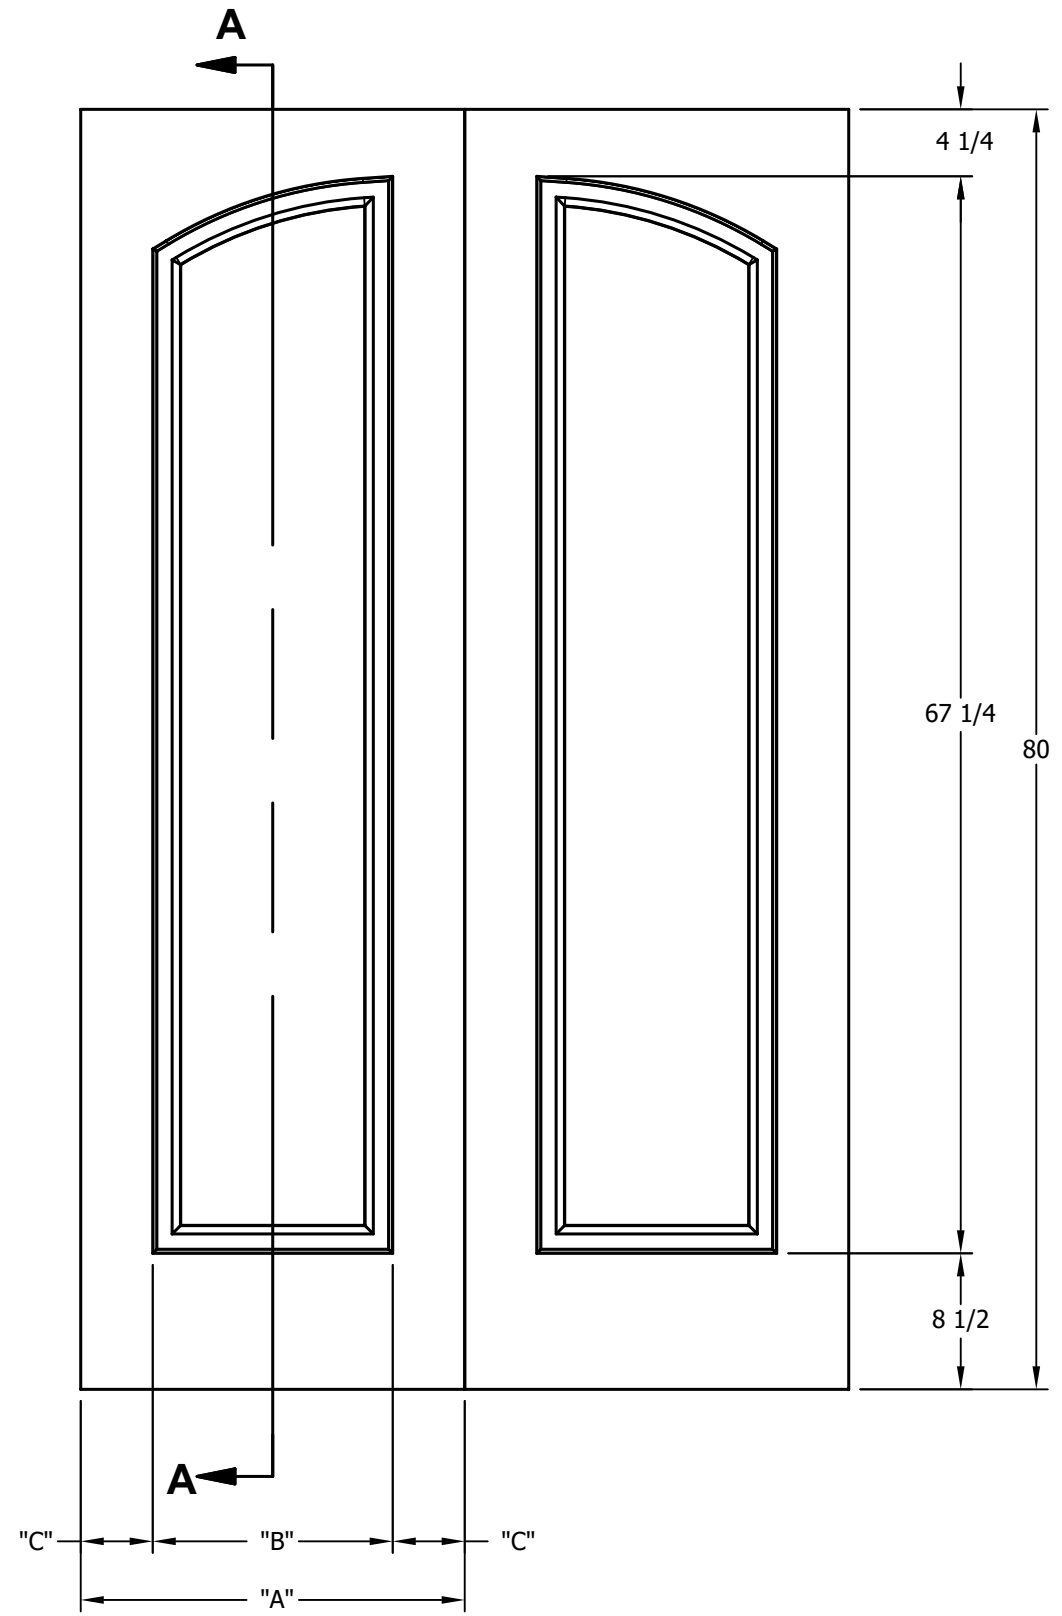

DIMENSION TABLE			
DOOR SIZE	"A"	"B"	"C"
1'-0" x 7'-0"	12"	6"	3"
1'-2" x 7'-0"	14"	7"	3 1/2"
1'-3" x 7'-0"	15"	8"	3 1/2"
1'-4" x 7'-0"	16"	9"	3 1/2"
1'-6" x 7'-0"	18"	9 3/4"	4 1/8"
1'-8" x 7'-0"	20"	11 3/4"	4 1/8"
1'-10" x 7'-0"	22"	13 3/4"	4 1/8"

CREATION DATE:	Darpet <small>doors & trim</small>
REV. DATE: 01/01/2021	
TITLE:	CARVED INTERIOR DOOR
DESCRIPTION:	D 1030 7'-0"

DIMENSION TABLE			
DOOR SIZE	"A"	"B"	"C"
2'-0" x 8'-0"	24"	15"	4 1/2"
2'-2" x 8'-0"	26"	17"	4 1/2"
2'-4" x 8'-0"	28"	19"	4 1/2"
2'-6" x 8'-0"	30"	21"	4 1/2"
2'-8" x 8'-0"	32"	23"	4 1/2"
2'-10" x 8'-0"	34"	25"	4 1/2"
3'-0" x 8'-0"	36"	27"	4 1/2"

DIMENSION TABLE			
DOOR SIZE	"A"	"B"	"C"
1'-0" x 8'-0"	12"	6"	3"
1'-2" x 8'-0"	14"	7"	3 1/2"
1'-3" x 8'-0"	15"	8"	3 1/2"
1'-4" x 8'-0"	16"	9"	3 1/2"
1'-6" x 8'-0"	18"	9 3/4"	4 1/8"
1'-8" x 8'-0"	20"	11 3/4"	4 1/8"
1'-10" x 8'-0"	22"	13 3/4"	4 1/8"

CREATION DATE:	<i>Darpet</i> <small>doors & trim</small>
REV. DATE: 01/01/2021	
TITLE:	CARVED INTERIOR DOOR
DESCRIPTION:	D 1030 8'-0"

DIMENSION TABLE			
DOOR SIZE	"A"	"B"	"C"
4'-0" x 6'-8"	24"	15"	4 1/2"
4'-4" x 6'-8"	26"	17"	4 1/2"
4'-8" x 6'-8"	28"	19"	4 1/2"
5'-0" x 6'-8"	30"	21"	4 1/2"
5'-4" x 6'-8"	32"	23"	4 1/2"
5'-8" x 6'-8"	34"	25"	4 1/2"
6'-0" x 6'-8"	36"	27"	4 1/2"