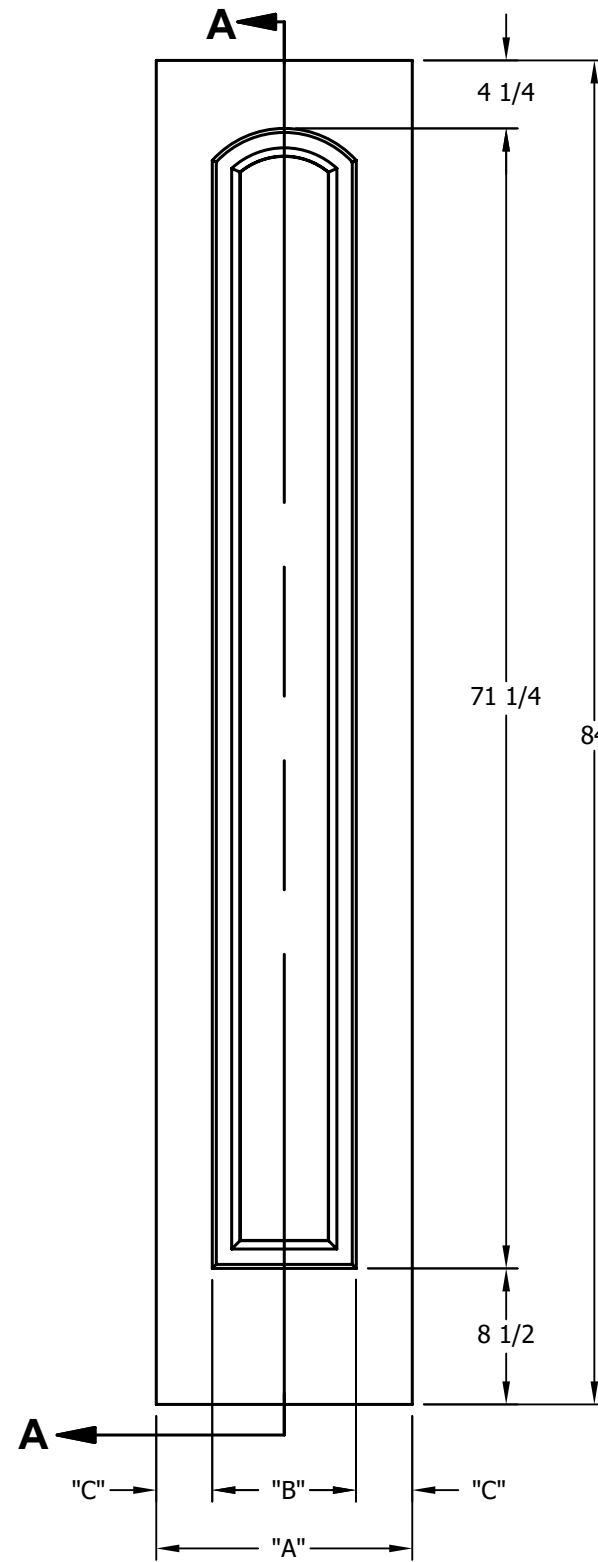

DIMENSION TABLE			
DOOR SIZE	"A"	"B"	"C"
2'-0" x 6'-8"	24"	15"	4 1/2"
2'-2" x 6'-8"	26"	17"	4 1/2"
2'-4" x 6'-8"	28"	19"	4 1/2"
2'-6" x 6'-8"	30"	21"	4 1/2"
2'-8" x 6'-8"	32"	23"	4 1/2"
2'-10" x 6'-8"	34"	25"	4 1/2"
3'-0" x 6'-8"	36"	27"	4 1/2"

DIMENSION TABLE			
DOOR SIZE	"A"	"B"	"C"
1'-0" x 6'-8"	12"	6"	3"
1'-2" x 6'-8"	14"	7"	3 1/2"
1'-3" x 6'-8"	15"	8"	3 1/2"
1'-4" x 6'-8"	16"	9"	3 1/2"
1'-6" x 6'-8"	18"	9 3/4"	4 1/8"
1'-8" x 6'-8"	20"	11 3/4"	4 1/8"
1'-10" x 6'-8"	22"	13 3/4"	4 1/8"

CREATION DATE:	Darpet <small>doors & trim</small> <i>INC.</i>
REV. DATE: 01/01/2021	
TITLE:	CARVED INTERIOR DOOR
DESCRIPTION:	D 1030 6'-8"

DIMENSION TABLE			
DOOR SIZE	"A"	"B"	"C"
2'-0" x 7'-0"	24"	15"	4 1/2"
2'-2" x 7'-0"	26"	17"	4 1/2"
2'-4" x 7'-0"	28"	19"	4 1/2"
2'-6" x 7'-0"	30"	21"	4 1/2"
2'-8" x 7'-0"	32"	23"	4 1/2"
2'-10" x 7'-0"	34"	25"	4 1/2"
3'-0" x 7'-0"	36"	27"	4 1/2"

DIMENSION TABLE			
DOOR SIZE	"A"	"B"	"C"
1'-0" x 7'-0"	12"	6"	3"
1'-2" x 7'-0"	14"	7"	3 1/2"
1'-3" x 7'-0"	15"	8"	3 1/2"
1'-4" x 7'-0"	16"	9"	3 1/2"
1'-6" x 7'-0"	18"	9 3/4"	4 1/8"
1'-8" x 7'-0"	20"	11 3/4"	4 1/8"
1'-10" x 7'-0"	22"	13 3/4"	4 1/8"