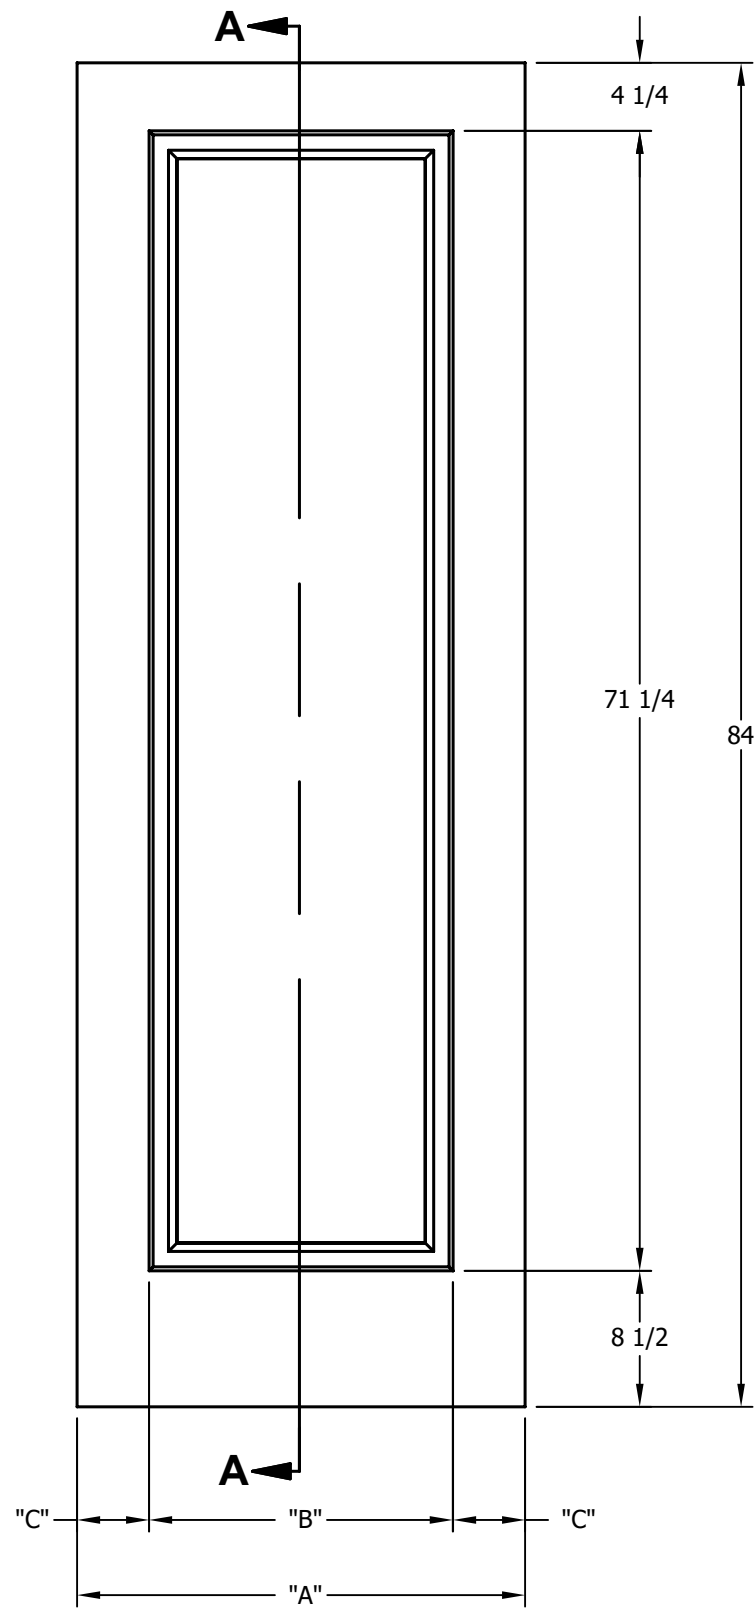

DIMENSION TABLE			
DOOR SIZE	"A"	"B"	"C"
2'-0" x 6'-8"	24"	15"	4 1/2"
2'-2" x 6'-8"	26"	17"	4 1/2"
2'-4" x 6'-8"	28"	19"	4 1/2"
2'-6" x 6'-8"	30"	21"	4 1/2"
2'-8" x 6'-8"	32"	23"	4 1/2"
2'-10" x 6'-8"	34"	25"	4 1/2"
3'-0" x 6'-8"	36"	27"	4 1/2"

DIMENSION TABLE			
DOOR SIZE	"A"	"B"	"C"
1'-0" x 6'-8"	12"	6"	3"
1'-2" x 6'-8"	14"	7"	3 1/2"
1'-3" x 6'-8"	15"	8"	3 1/2"
1'-4" x 6'-8"	16"	9"	3 1/2"
1'-6" x 6'-8"	18"	9 3/4"	4 1/8"
1'-8" x 6'-8"	20"	11 3/4"	4 1/8"
1'-10" x 6'-8"	22"	13 3/4"	4 1/8"

CREATION DATE:	<i>Darpet</i> <small>doors & trim</small>
REV. DATE: 01/01/2021	
TITLE:	CARVED INTERIOR DOOR
DESCRIPTION:	D 1000 6'-8"

DIMENSION TABLE			
DOOR SIZE	"A"	"B"	"C"
2'-0" x 7'-0"	24"	15"	4 1/2"
2'-2" x 7'-0"	26"	17"	4 1/2"
2'-4" x 7'-0"	28"	19"	4 1/2"
2'-6" x 7'-0"	30"	21"	4 1/2"
2'-8" x 7'-0"	32"	23"	4 1/2"
2'-10" x 7'-0"	34"	25"	4 1/2"
3'-0" x 7'-0"	36"	27"	4 1/2"

DIMENSION TABLE			
DOOR SIZE	"A"	"B"	"C"
1'-0" x 7'-0"	12"	6"	3"
1'-2" x 7'-0"	14"	7"	3 1/2"
1'-3" x 7'-0"	15"	8"	3 1/2"
1'-4" x 7'-0"	16"	9"	3 1/2"
1'-6" x 7'-0"	18"	9 3/4"	4 1/8"
1'-8" x 7'-0"	20"	11 3/4"	4 1/8"
1'-10" x 7'-0"	22"	13 3/4"	4 1/8"