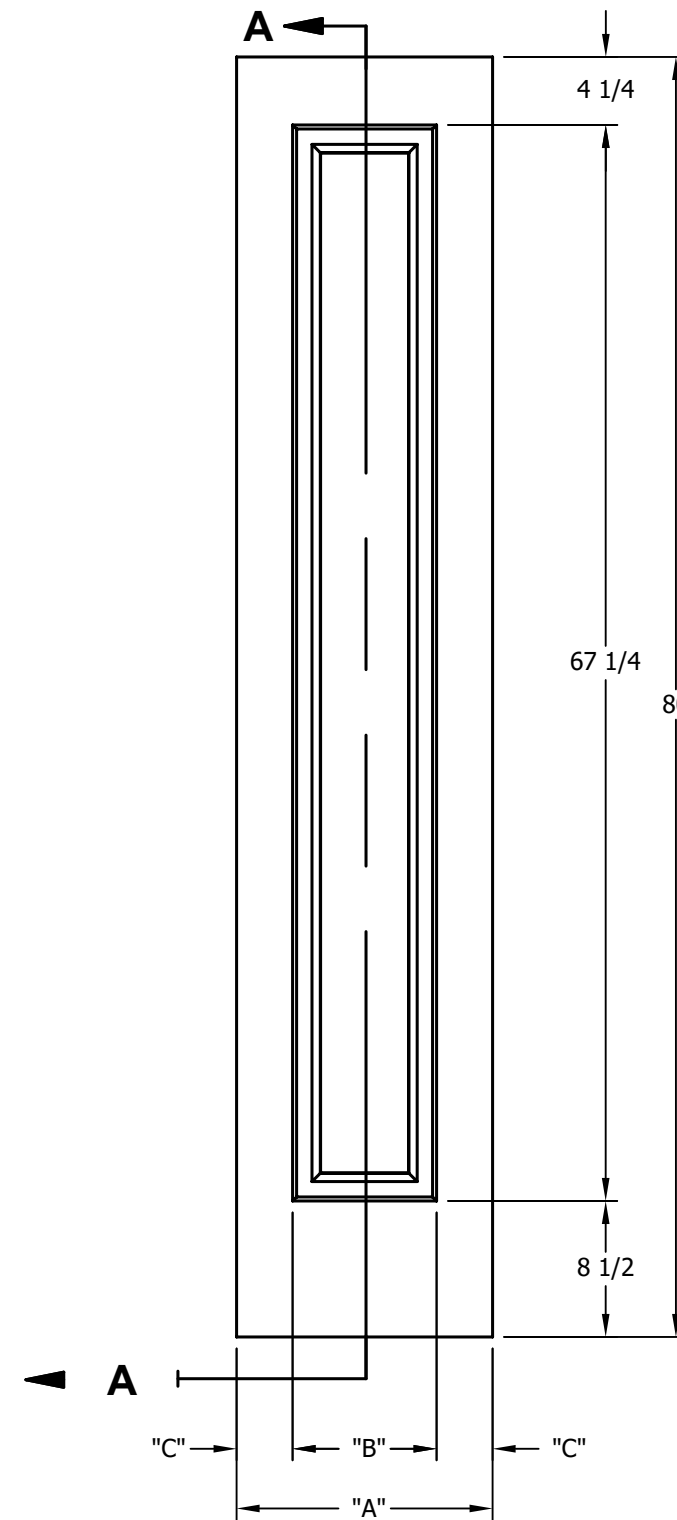

DIMENSION TABLE			
DOOR SIZE	"A"	"B"	"C"
2'-0" x 6'-8"	24"	15"	4 1/2"
2'-2" x 6'-8"	26"	17"	4 1/2"
2'-4" x 6'-8"	28"	19"	4 1/2"
2'-6" x 6'-8"	30"	21"	4 1/2"
2'-8" x 6'-8"	32"	23"	4 1/2"
2'-10" x 6'-8"	34"	25"	4 1/2"
3'-0" x 6'-8"	36"	27"	4 1/2"

DIMENSION TABLE			
DOOR SIZE	"A"	"B"	"C"
1'-0" x 6'-8"	12"	6"	3"
1'-2" x 6'-8"	14"	7"	3 1/2"
1'-3" x 6'-8"	15"	8"	3 1/2"
1'-4" x 6'-8"	16"	9"	3 1/2"
1'-6" x 6'-8"	18"	9 3/4"	4 1/8"
1'-8" x 6'-8"	20"	11 3/4"	4 1/8"
1'-10" x 6'-8"	22"	13 3/4"	4 1/8"

CREATION DATE:	<i>Darpet</i> <small>doors & trim</small>
REV. DATE: 01/01/2021	
TITLE:	CARVED INTERIOR DOOR
DESCRIPTION:	D 1000 6'-8"

DIMENSION TABLE			
DOOR SIZE	"A"	"B"	"C"
2'-0" x 7'-0"	24"	15"	4 1/2"
2'-2" x 7'-0"	26"	17"	4 1/2"
2'-4" x 7'-0"	28"	19"	4 1/2"
2'-6" x 7'-0"	30"	21"	4 1/2"
2'-8" x 7'-0"	32"	23"	4 1/2"
2'-10" x 7'-0"	34"	25"	4 1/2"
3'-0" x 7'-0"	36"	27"	4 1/2"

DIMENSION TABLE			
DOOR SIZE	"A"	"B"	"C"
1'-0" x 7'-0"	12"	6"	3"
1'-2" x 7'-0"	14"	7"	3 1/2"
1'-3" x 7'-0"	15"	8"	3 1/2"
1'-4" x 7'-0"	16"	9"	3 1/2"
1'-6" x 7'-0"	18"	9 3/4"	4 1/8"
1'-8" x 7'-0"	20"	11 3/4"	4 1/8"
1'-10" x 7'-0"	22"	13 3/4"	4 1/8"