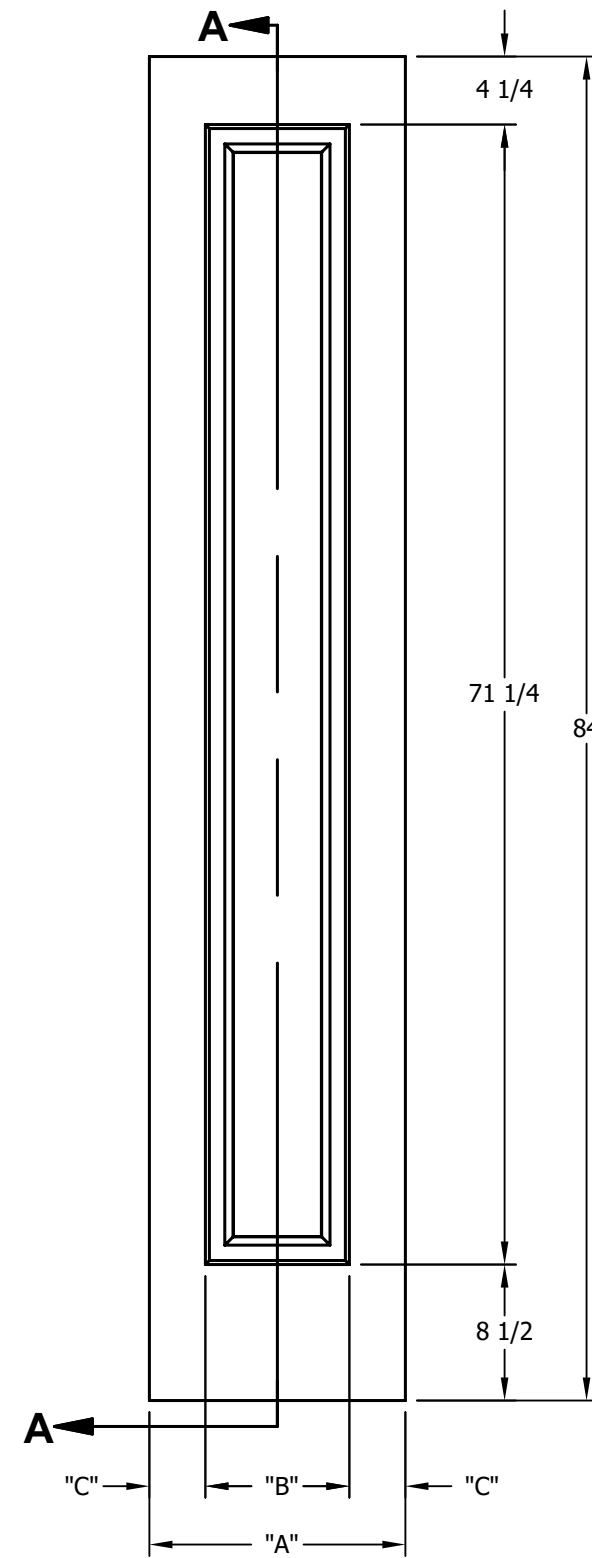

DIMENSION TABLE			
DOOR SIZE	"A"	"B"	"C"
2'-0" x 6'-8"	24"	15"	4 1/2"
2'-2" x 6'-8"	26"	17"	4 1/2"
2'-4" x 6'-8"	28"	19"	4 1/2"
2'-6" x 6'-8"	30"	21"	4 1/2"
2'-8" x 6'-8"	32"	23"	4 1/2"
2'-10" x 6'-8"	34"	25"	4 1/2"
3'-0" x 6'-8"	36"	27"	4 1/2"

DIMENSION TABLE			
DOOR SIZE	"A"	"B"	"C"
1'-0" x 6'-8"	12"	6"	3"
1'-2" x 6'-8"	14"	7"	3 1/2"
1'-3" x 6'-8"	15"	8"	3 1/2"
1'-4" x 6'-8"	16"	9"	3 1/2"
1'-6" x 6'-8"	18"	9 3/4"	4 1/8"
1'-8" x 6'-8"	20"	11 3/4"	4 1/8"
1'-10" x 6'-8"	22"	13 3/4"	4 1/8"

CREATION DATE:	<i>Darpet</i> <small>doors & trim</small>
REV. DATE: 01/01/2021	
TITLE:	CARVED INTERIOR DOOR
DESCRIPTION:	D 1000 6'-8"

DIMENSION TABLE			
DOOR SIZE	"A"	"B"	"C"
2'-0" x 7'-0"	24"	15"	4 1/2"
2'-2" x 7'-0"	26"	17"	4 1/2"
2'-4" x 7'-0"	28"	19"	4 1/2"
2'-6" x 7'-0"	30"	21"	4 1/2"
2'-8" x 7'-0"	32"	23"	4 1/2"
2'-10" x 7'-0"	34"	25"	4 1/2"
3'-0" x 7'-0"	36"	27"	4 1/2"

DIMENSION TABLE			
DOOR SIZE	"A"	"B"	"C"
1'-0" x 7'-0"	12"	6"	3"
1'-2" x 7'-0"	14"	7"	3 1/2"
1'-3" x 7'-0"	15"	8"	3 1/2"
1'-4" x 7'-0"	16"	9"	3 1/2"
1'-6" x 7'-0"	18"	9 3/4"	4 1/8"
1'-8" x 7'-0"	20"	11 3/4"	4 1/8"
1'-10" x 7'-0"	22"	13 3/4"	4 1/8"