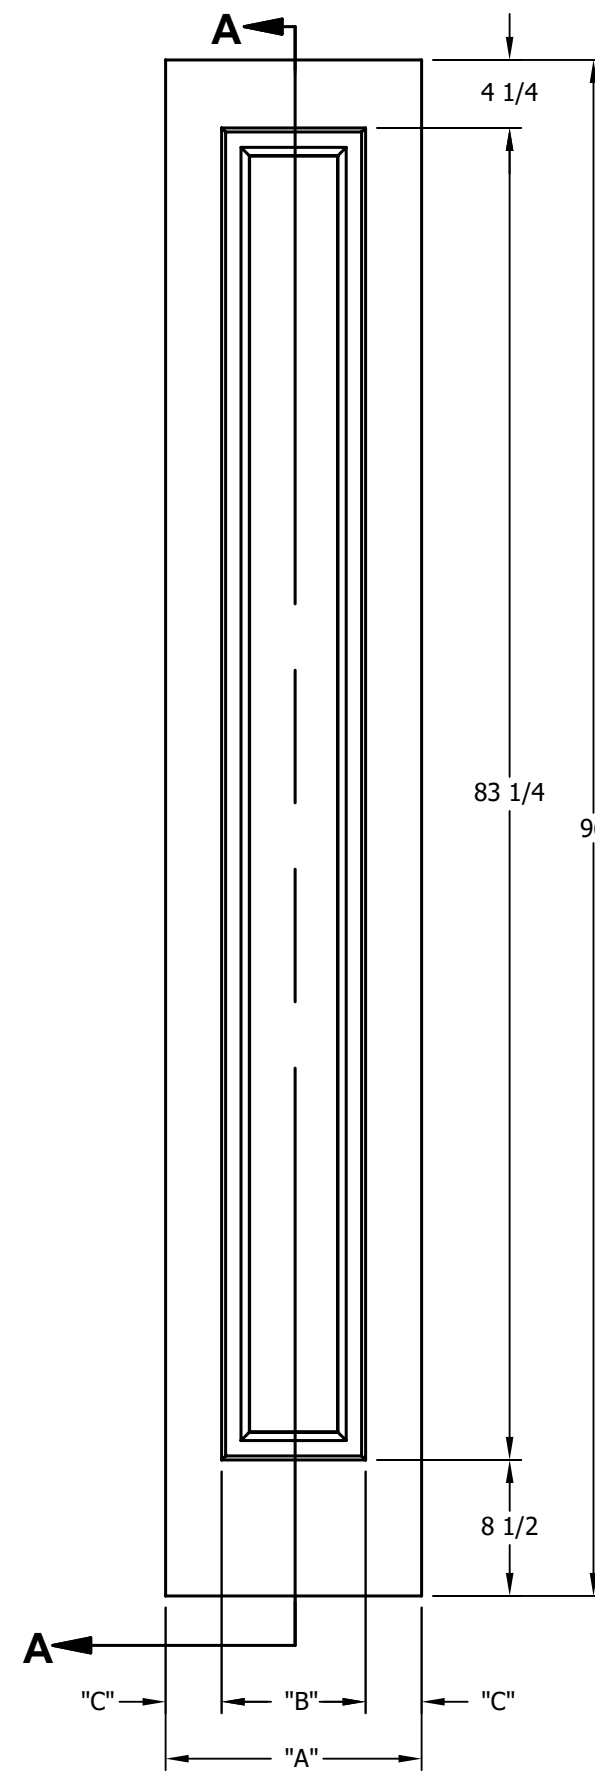

DIMENSION TABLE			
DOOR SIZE	"A"	"B"	"C"
1'-0" x 8'-0"	12"	6"	3"
1'-2" x 8'-0"	14"	7"	3 1/2"
1'-3" x 8'-0"	15"	8"	3 1/2"
1'-4" x 8'-0"	16"	9"	3 1/2"
1'-6" x 8'-0"	18"	9 3/4"	4 1/8"
1'-8" x 8'-0"	20"	11 3/4"	4 1/8"
1'-10" x 8'-0"	22"	13 3/4"	4 1/8"

CREATION DATE:	<i>Darpet</i> doors & trim
REV. DATE:	
TITLE:	CARVED INTERIOR DOOR
DESCRIPTION:	D 1000 8'-0"