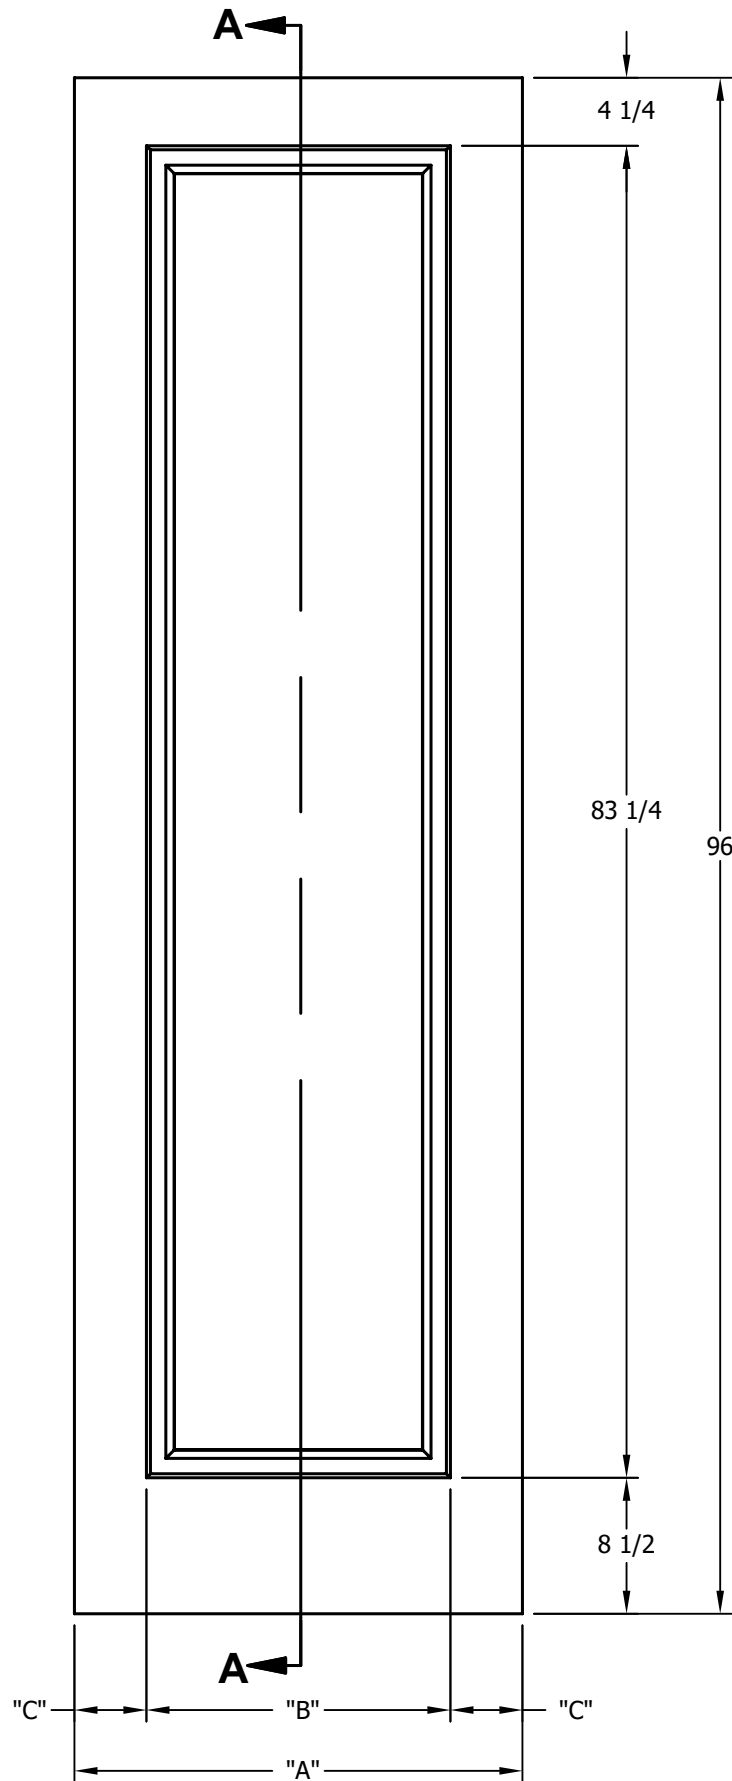

DIMENSION TABLE			
DOOR SIZE	"A"	"B"	"C"
2'-0" x 8'-0"	24"	15"	4 1/2"
2'-2" x 8'-0"	26"	17"	4 1/2"
2'-4" x 8'-0"	28"	19"	4 1/2"
2'-6" x 8'-0"	30"	21"	4 1/2"
2'-8" x 8'-0"	32"	23"	4 1/2"
2'-10" x 8'-0"	34"	25"	4 1/2"
3'-0" x 8'-0"	36"	27"	4 1/2"