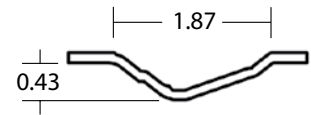

Carrara® Smooth
Smooth | 8'0"
Patented INP Sticking