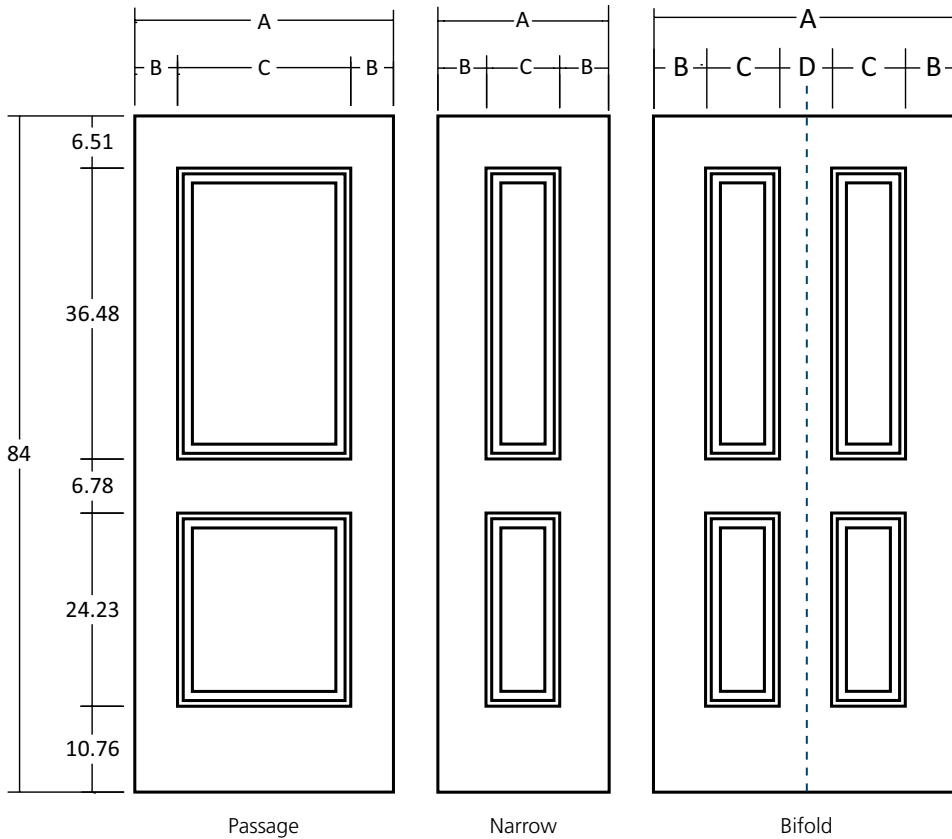

Carrara® Smooth

Smooth | 6'8"

Patented INP Sticking

Carrara® Smooth | Smooth | 6'8"

Molded Door Design (Door Facing) Sizes. Overall length and width dimensions +/- 1/16".

Nominal	A	B	C	D
36	36.375	6.345	23.686	--
34	34.375	6.345	21.686	--
32	32.375	5.345	21.686	--
30	30.375	5.345	19.686	--
28	28.375	5.345	17.686	--
26	26.375	5.345	15.686	--
24	24.375	4.345	15.686	--
22	22.375	3.345	15.686	--
20*	20.375	4.208	11.960	--
18*	18.375	3.208	11.960	--
16*	16.375	4.688	7.000	--
15*	15.375	4.188	7.000	--
14*	14.375	3.688	7.000	--
12*	12.375	2.688	7.000	--
18/18 B*	36.375	4.345	11.956	3.775
16/16 B*	32.375	4.345	9.956	3.775
15/15 B*	30.375	4.345	8.956	3.775
14/14 B*	28.375	4.345	7.956	3.775
12/12 B*	24.375	4.345	5.956	3.775

*The Carrara bifolds are Coventry Smooth 4-panel skins.

Please Note: These images are for illustration purposes only and are not made to scale.

Dimensions may vary by design or manufacturing facility, please contact JELD-WEN for dimensional clarifications.

Carrara® Smooth
Smooth | 7'0"
Patented INP Sticking

Carrara® Smooth | Smooth | 7'0"

Molded Door Design (Door Facing) Sizes. Overall length and width dimensions +/- 1/16".

Nominal	A	B	C	D
36	36.375	6.345	23.686	--
34	34.375	6.345	21.686	--
32	32.375	5.345	21.686	--
30	30.375	5.345	19.686	--
28	28.375	5.345	17.686	--
26	26.375	5.345	15.686	--
24	24.375	4.345	15.686	--
22	22.375	3.345	15.686	--
20*	20.375	4.208	11.960	--
18*	18.375	3.208	11.960	--
16*	16.375	4.688	7.000	--
15*	15.375	4.688	7.000	--
14*	14.375	3.688	7.000	--
12*	12.375	2.688	7.000	--
18/18 B*	36.375	4.345	11.956	3.775
16/16 B*	32.375	4.345	9.956	3.775
15/15 B*	30.375	4.345	8.956	3.775
14/14 B*	28.375	4.345	7.956	3.775
12/12 B*	24.375	4.345	5.956	3.775