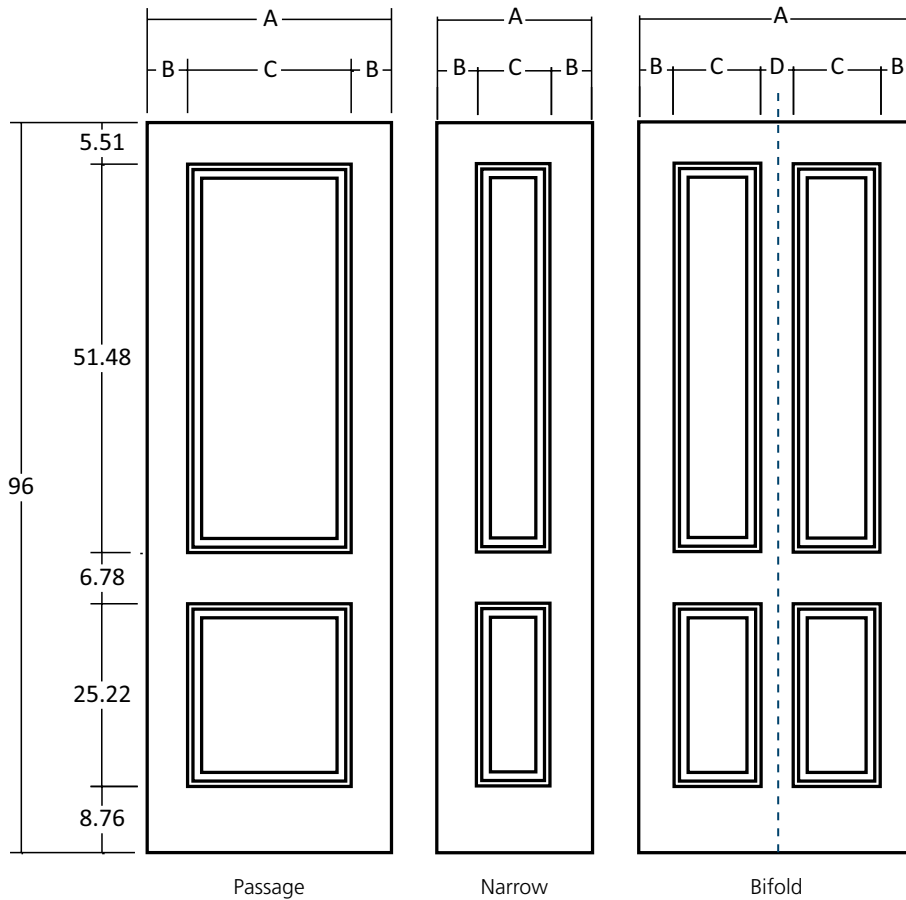

Carrara® Smooth

Smooth | 6'8"

Patented INP Sticking

Carrara® Smooth | Smooth | 6'8"

Molded Door Design (Door Facing) Sizes. Overall length and width dimensions +/- 1/16".

Nominal	A	B	C	D
36	36.375	6.345	23.686	--
34	34.375	6.345	21.686	--
32	32.375	5.345	21.686	--
30	30.375	5.345	19.686	--
28	28.375	5.345	17.686	--
26	26.375	5.345	15.686	--
24	24.375	4.345	15.686	--
22	22.375	3.345	15.686	--
20*	20.375	4.208	11.960	--
18*	18.375	3.208	11.960	--
16*	16.375	4.688	7.000	--
15*	15.375	4.188	7.000	--
14*	14.375	3.688	7.000	--
12*	12.375	2.688	7.000	--
18/18 B*	36.375	4.345	11.956	3.775
16/16 B*	32.375	4.345	9.956	3.775
15/15 B*	30.375	4.345	8.956	3.775
14/14 B*	28.375	4.345	7.956	3.775
12/12 B*	24.375	4.345	5.956	3.775

Carrara® Smooth
Smooth | 7'0"
Patented INP Sticking

Carrara® Smooth | Smooth | 7'0"

Molded Door Design (Door Facing) Sizes. Overall length and width dimensions +/- 1/16".

Nominal	A	B	C	D
36	36.375	6.345	23.686	--
34	34.375	6.345	21.686	--
32	32.375	5.345	21.686	--
30	30.375	5.345	19.686	--
28	28.375	5.345	17.686	--
26	26.375	5.345	15.686	--
24	24.375	4.345	15.686	--
22	22.375	3.345	15.686	--
20*	20.375	4.208	11.960	--
18*	18.375	3.208	11.960	--
16*	16.375	4.688	7.000	--
15*	15.375	4.688	7.000	--
14*	14.375	3.688	7.000	--
12*	12.375	2.688	7.000	--
18/18 B*	36.375	4.345	11.956	3.775
16/16 B*	32.375	4.345	9.956	3.775
15/15 B*	30.375	4.345	8.956	3.775
14/14 B*	28.375	4.345	7.956	3.775
12/12 B*	24.375	4.345	5.956	3.775

*The Carrara bifolds are Coventry Smooth 4-panel skins.

Please Note: These images are for illustration purposes only and are not made to scale.

Dimensions may vary by design or manufacturing facility, please contact JELD-WEN for dimensional clarifications.