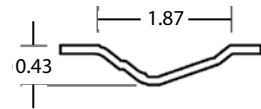

**Colonist® Smooth**  
Smooth | 6'8"  
Patented INP Sticking

**Colonist® Smooth | Smooth | 6'8"**

Molded Door Design (Door Facing) Sizes. Overall length and width dimensions +/- 1/16".

Nominal	A	B	C	D
36	36.375	4.345	11.956	3.775
34	34.375	5.345	9.956	3.775
32	32.375	4.345	9.956	3.775
30	30.375	4.345	8.956	3.775
28	28.375	4.345	7.956	3.775
26	26.375	5.345	5.956	3.775
24	24.375	4.345	5.956	3.775
22	22.375	3.345	5.956	3.775
20	20.375	4.208	11.960	--
18	18.375	3.208	11.960	--
16	16.375	4.688	7.000	--
15	15.375	4.188	7.000	--
14	14.375	3.688	7.000	--
12	12.375	2.688	7.000	--
18/18 B	36.375	4.345	11.956	3.775
16/16 B	32.375	4.345	9.956	3.775
15/15 B	30.375	4.345	8.956	3.775
14/14 B	28.375	4.345	7.956	3.775
12/12 B	24.375	4.345	5.956	3.775